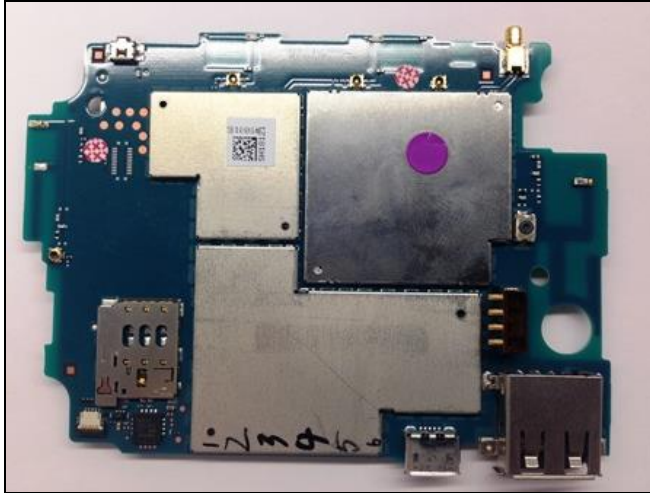

## Novatel Wireless PKRNVWMIFI6630 EUT Internal & External Photos

### I. Internal EUT PCB Photos a. Bottom Side

(w/Shields)

(without Shields)

## II. External EUT Photos

Top View

Bottom View

Top Edge View

Bottom Edge View

Left Side Edge View

USB Ports View