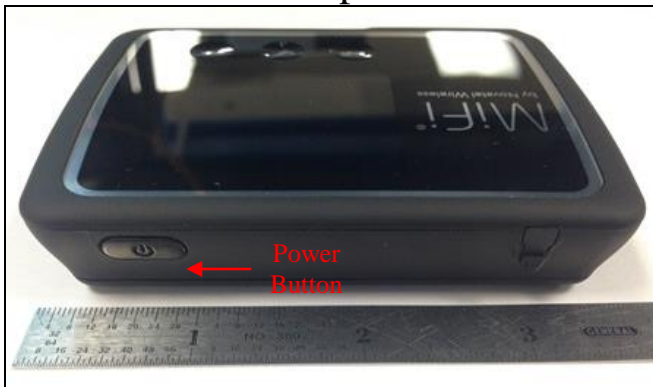

### I. Internal EUT PCB Photos a. Bottom Side

(w/Shields)

(without Shields)

### b. Top/LCD Display Side

(w/Shields)

(without Shields)

**NOVATEL WIRELESS, INC.**

9645 Scranton Road Suite 205, San Diego CA 92121  
Toll Free: 888.888.9231 • Main 858.812.3400 • Fax 858.812.3402  
www.novatelwireless.com NASDAQ: MIFI

## II. External EUT Photos

Top View

Bottom View

Top Edge View

Bottom Edge View

Left Side Edge View

USB Ports View