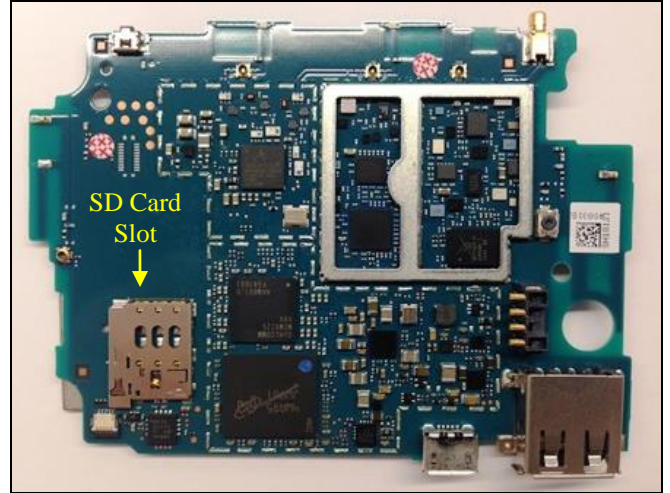

## Novatel Wireless PKRNVWMIFI6630 EUT Internal & External Photos

### I. Internal EUT PCB Photos a. Bottom Side

(w/Shields)

(without Shields)

## II. External EUT Photos

Top View

Bottom View

Top Edge View

Bottom Edge View

Left Side Edge View

USB Ports View