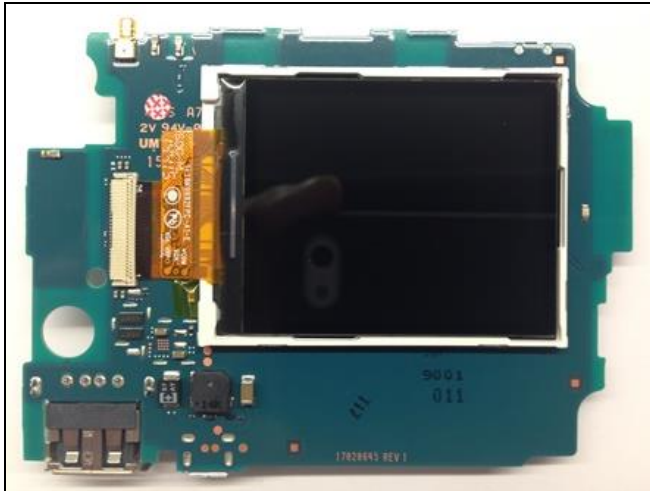

## Novatel Wireless PKRNVWMIFI6630 EUT Internal & External Photos

### I. Internal EUT PCB Photos a. Bottom Side

(w/Shields)

(without Shields)

### b. Top/LCD Display Side

(w/Shields)

(without Shields)

**NOVATEL WIRELESS, INC.**

9645 Scranton Road Suite 205, San Diego CA 92121  
Toll Free: 888.888.9231 • Main 858.812.3400 • Fax 858.812.3402  
www.novatelwireless.com NASDAQ: MIFI

## II. External EUT Photos

Top View

Bottom View

Top Edge View

Bottom Edge View

Left Side Edge View

USB Ports View