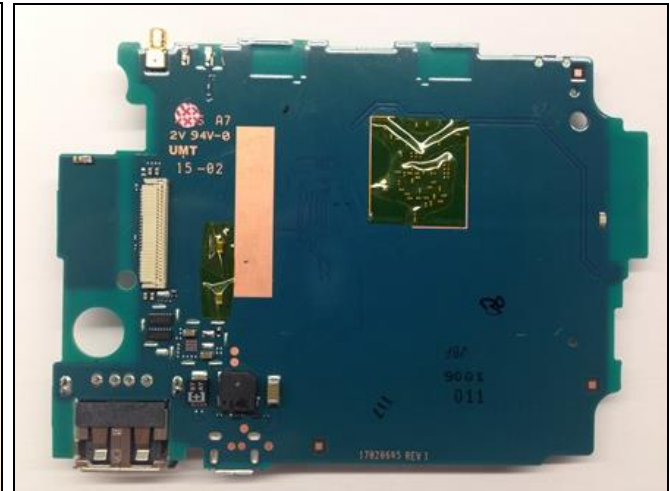

## Novatel Wireless PKRNVWMIFI6630 EUT Internal & External Photos

### I. Internal EUT PCB Photos a. Bottom Side

(w/Shields)

(without Shields)

### b. Top/LCD Display Side

(w/Shields)

(without Shields)

**NOVATEL WIRELESS, INC.**

9645 Scranton Road Suite 205, San Diego CA 92121  
Toll Free: 888.888.9231 • Main 858.812.3400 • Fax 858.812.3402  
www.novatelwireless.com NASDAQ: MIFI

## II. External EUT Photos

Top View

Bottom View

Top Edge View

Bottom Edge View

Left Side Edge View

USB Ports View