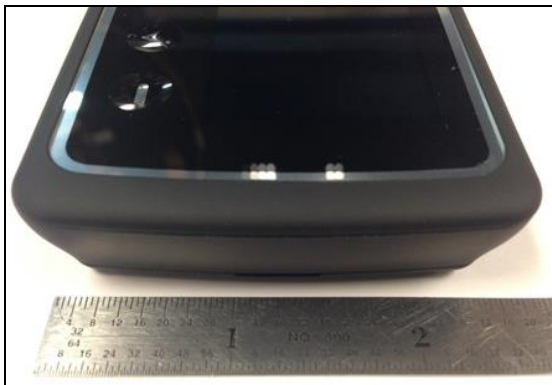

### I. Internal EUT PCB Photos a. Bottom Side

(w/Shields)

(without Shields)

### b. Top/LCD Display Side

(w/Shields)

(without Shields)

**NOVATEL WIRELESS, INC.**

9645 Scranton Road Suite 205, San Diego CA 92121  
Toll Free: 888.888.9231 • Main 858.812.3400 • Fax 858.812.3402  
www.novatelwireless.com NASDAQ: MIFI

## II. External EUT Photos

Top View

Bottom View

Top Edge View

Bottom Edge View

Left Side Edge View

USB Ports View