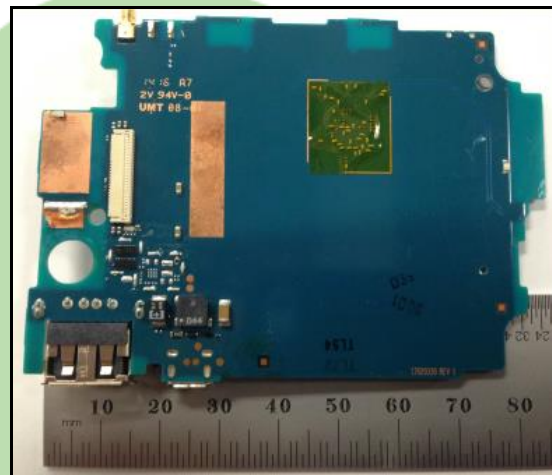

Novatel Wireless PKRNVWMIFI6620 EUT Internal & External Photos

I. Internal EUT PCB Photos

a. Bottom Side

(w/Shields)

(without Shields)

b. Top/LCD Display Side

(w/Shields)

(without Shields)

NOVATEL WIRELESS

II. External EUT Photos

Top View

Bottom View

Top Edge View

Right Side View

Left Side Edge View

USB Ports View