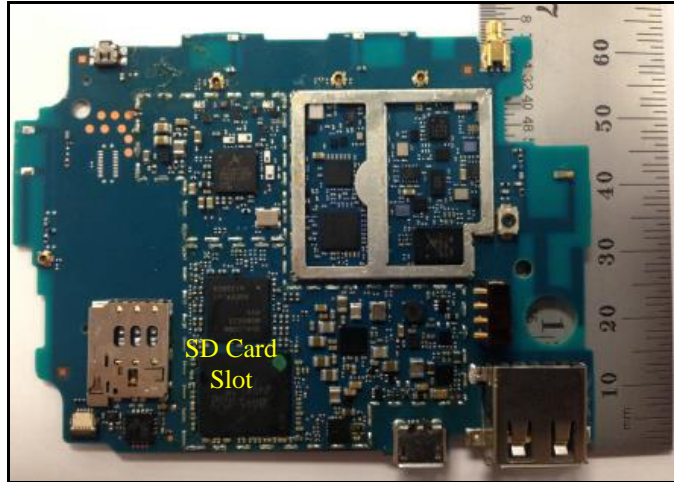

Novatel Wireless PKRNVWMIFI6620 EUT Internal & External Photos

I. Internal EUT PCB Photos

a. Bottom Side

(w/Shields)

(without Shields)

b. Top/LCD Display Side

(w/Shields)

(without Shields)

NOVATEL WIRELESS

II. External EUT Photos

Top View

Bottom View

Top Edge View

Right Side View

Left Side Edge View

USB Ports View