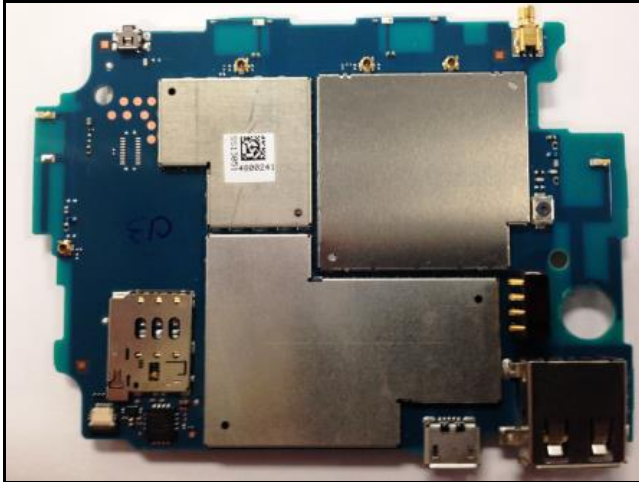

Novatel Wireless PKRNVWMIFI6620 EUT Internal & External Photos

I. Internal EUT PCB Photos

a. Bottom Side

(w/Shields)

(without Shields)

b. Top/LCD Display Side

(w/Shields)

(without Shields)

NOVATEL WIRELESS

II. External EUT Photos

Top View

Bottom View

Top Edge View

Right Side View

Left Side Edge View

USB Ports View