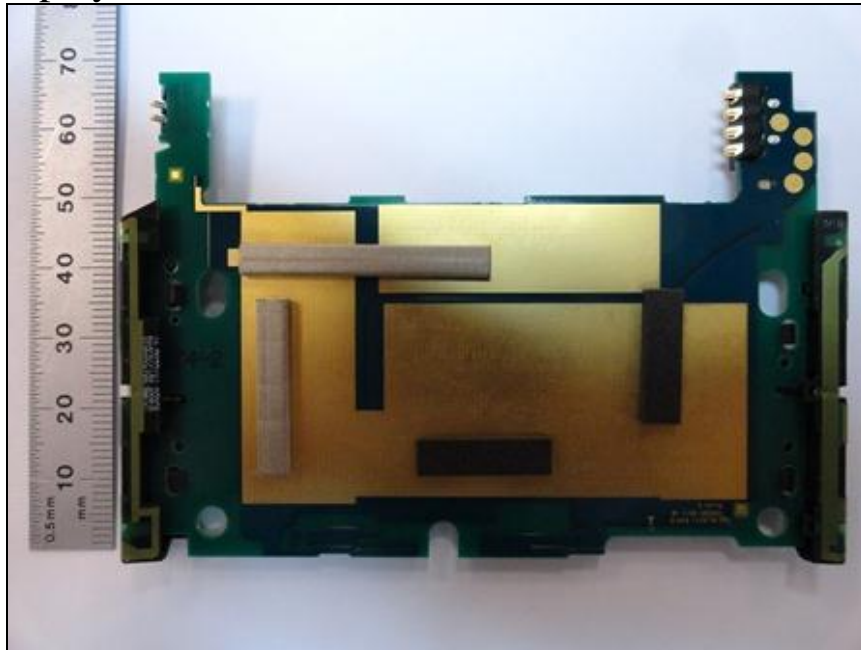

Novatel Wireless PKRNVWMIFI5792 EUT Internal & External Photos

I. Internal EUT PCB Photos

a. Bottom Side

(w/Shields)

(without Shields)

b. Top/LCD Display Side

**Proprietary and Confidential
NOVATEL WIRELESS, INC.**

9645 Scranton Road, Suite 205, San Diego, CA 92121
Toll Free: 888.888.9231 + Main: 858.812.3400 + Fax: 858.812.3402
Internet: www.novatelwireless.com