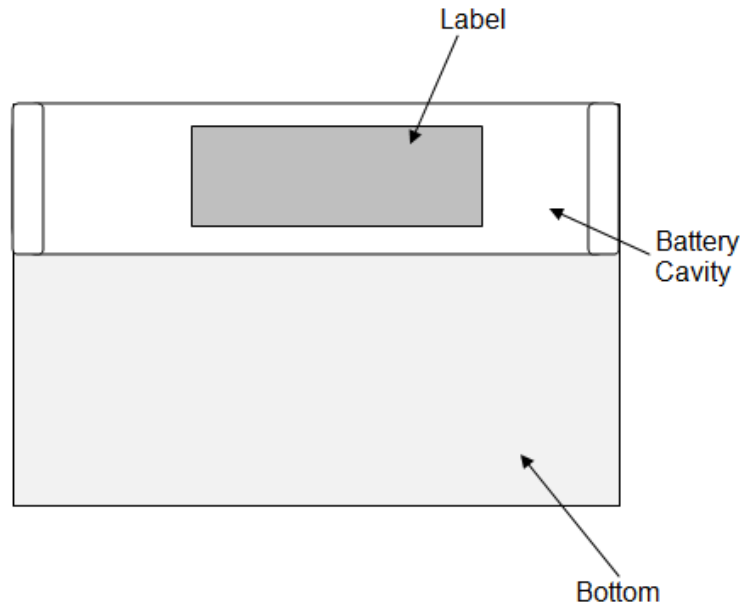

PKRNVWMIFI5792 Label Location

I. FCC Label Placement:

II. FCC Label:

Proprietary and Confidential
NOVATEL WIRELESS, INC.

9645 Scranton Road, Suite 205, San Diego, CA 92121
Toll Free: 888.888.9231 ✦ Main: 858.812.3400 ✦ Fax: 858.812.3402
Internet: www.novatelwireless.com