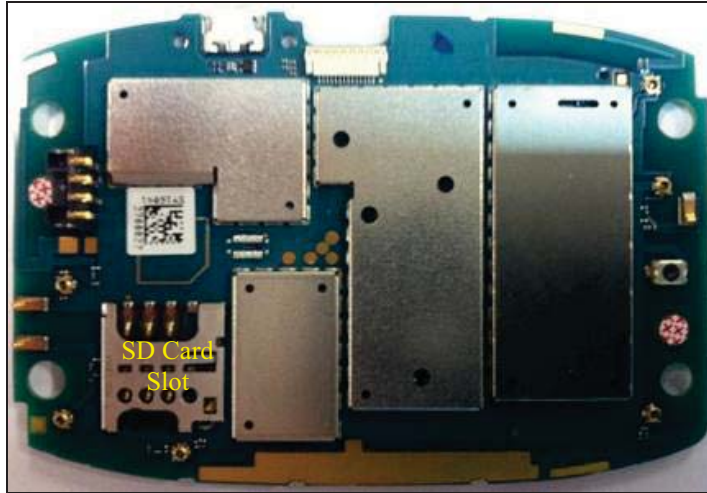

**Novatel Wireless
PKRNVWMIFI5580 EUT Internal & External Photos**

I. Internal EUT PCB Photos

a. Bottom Side

(w/Shields)

(without Shields)

b. Top/LCD Display Side

**Proprietary and Confidential
NOVATEL WIRELESS, INC.**

9645 Scranton Road, Suite 205, San Diego, CA 92121
Toll Free: 888.888.9231 + Main: 858.812.3400 + Fax: 858.812.3402
Internet: www.novatelwireless.com

II. External EUT Photos

Top View

Bottom View

Top Side/Edge View

Right Side/Edge View