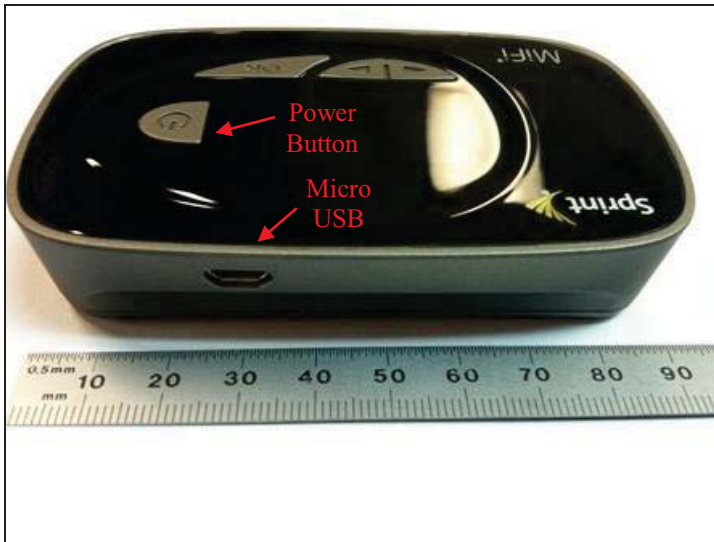

9645 Scranton Road, Suite 205, San Diego, CA 92121
Toll Free: 888.888.9231 + Main: 858.812.3400 + Fax: 858.812.3402
Internet: www.novatelwireless.com

II. External EUT Photos

Top View

Bottom View

Top Side/Edge View

Right Side/Edge View