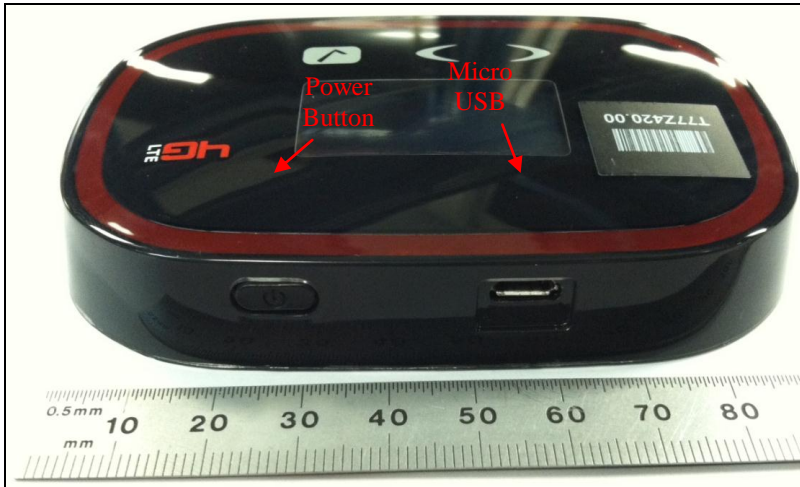

9645 Scranton Road, Suite 205, San Diego, CA 92121
Toll Free: 888.888.9231 + Main: 858.812.3400 + Fax: 858.812.3402
Internet: www.novatelwireless.com

III. External EUT Photos

Top View

Bottom View

Top Side/Edge View