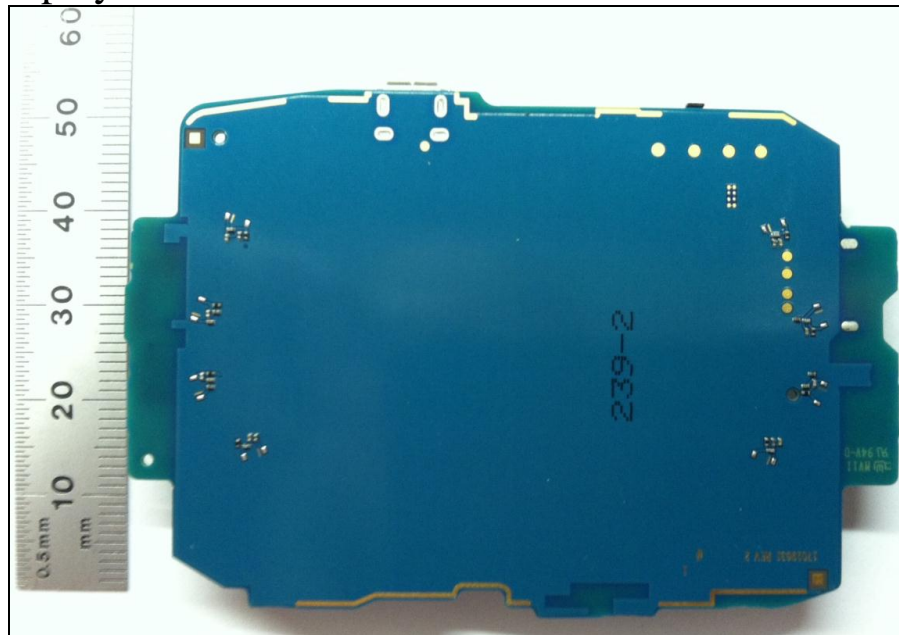

Novatel Wireless PKRNVWMIFI5510 EUT Internal & External Photos

I. Internal EUT PCB Photos

a. Bottom Side

(w/Shields)

(without Shields)

b. Top/LCD Display Side

**Proprietary and Confidential
NOVATEL WIRELESS, INC.**

9645 Scranton Road, Suite 205, San Diego, CA 92121
Toll Free: 888.888.9231 + Main: 858.812.3400 + Fax: 858.812.3402
Internet: www.novatelwireless.com

III. External EUT Photos

Top View

Bottom View

Top Side/Edge View

Right Side/Edge View

III. Antenna Information