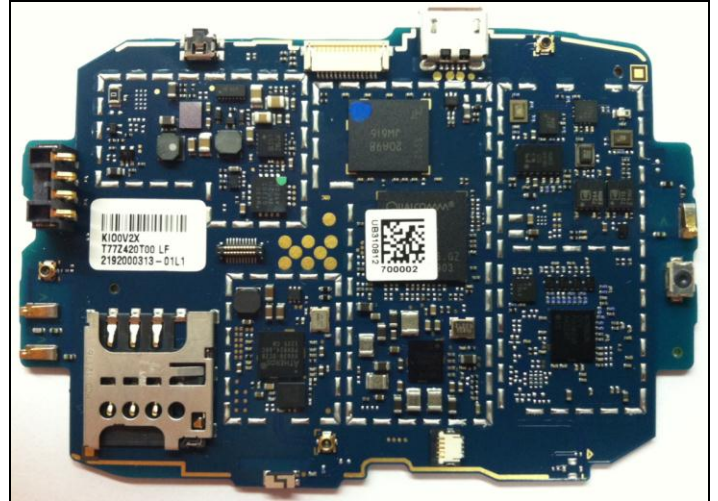

Novatel Wireless PKRNVWMIFI5510 EUT Internal & External Photos

I. Internal EUT PCB Photos

a. Bottom Side

(w/Shields)

(without Shields)

b. Top/LCD Display Side

**Proprietary and Confidential
NOVATEL WIRELESS, INC.**

9645 Scranton Road, Suite 205, San Diego, CA 92121
Toll Free: 888.888.9231 + Main: 858.812.3400 + Fax: 858.812.3402
Internet: www.novatelwireless.com

III. External EUT Photos

Top View

Bottom View

Top Side/Edge View

Right Side/Edge View

III. Antenna Information