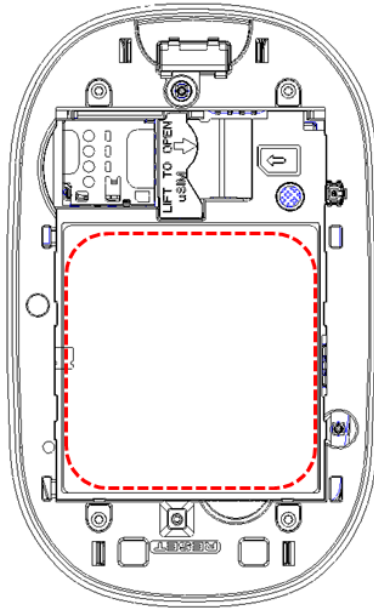

## PKRNVWMIFI5510 Label & Placement Location

### I. FCC Label Placement:

### II. FCC Label:

42.2