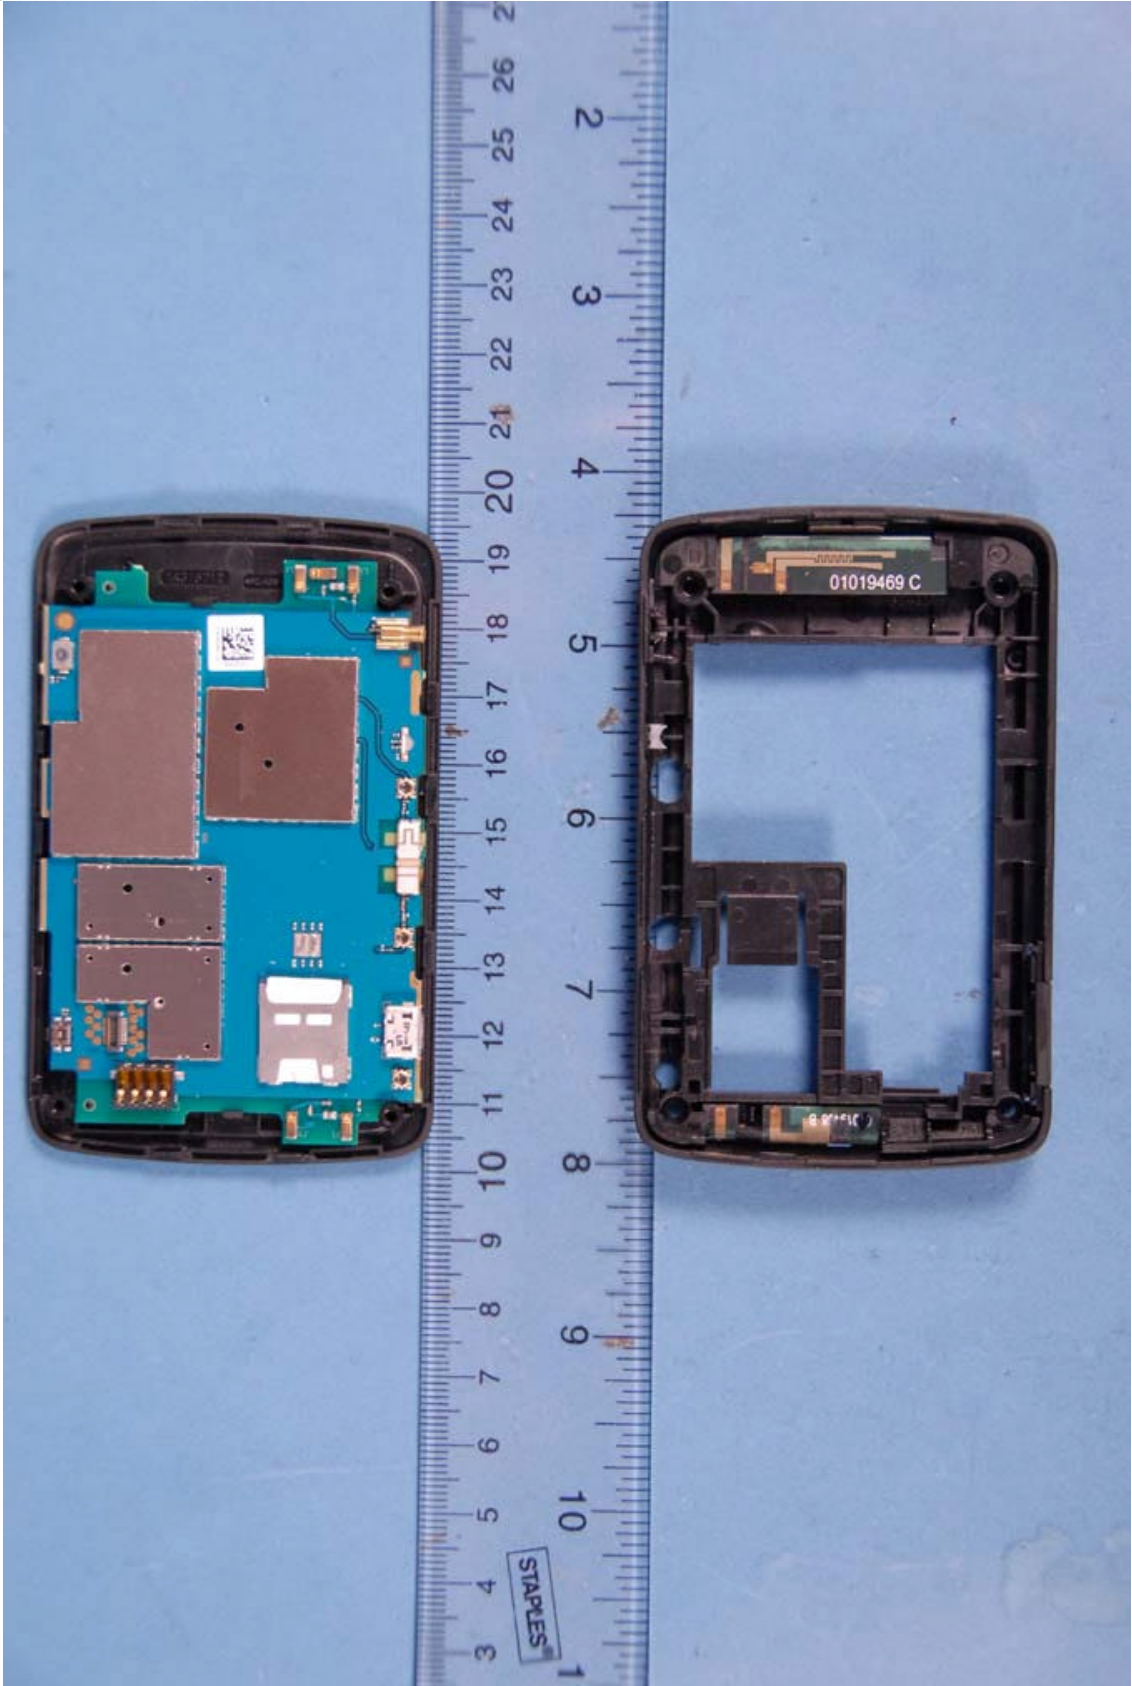

**INTERNAL PHOTOGRAPHS**

	Novatel FCC ID: PKRNVWMIFI4620	Model: MIFI4620L
Internal Photos	EUT Type: Personal Wireless Router	Page 1 of 10

	<p>Novatel FCC ID: PKRNVWMIFI4620</p>	<p>Model: MIFI4620L</p>
<p>Internal Photos</p>	<p>EUT Type: Personal Wireless Router</p>	<p>Page 2 of 10</p>

	Novatel FCC ID: PKRNVWMIFI4620	Model: MIFI4620L
Internal Photos	EUT Type: Personal Wireless Router	Page 3 of 10

	Novatel FCC ID: PKRNVWMIFI4620	Model: MIFI4620L
Internal Photos	EUT Type: Personal Wireless Router	Page 4 of 10

	Novatel FCC ID: PKRNVWMIFI4620	Model: MIFI4620L
Internal Photos	EUT Type: Personal Wireless Router	Page 5 of 10

	Novatel FCC ID: PKRNVWMIFI4620	Model: MIFI4620L
Internal Photos	EUT Type: Personal Wireless Router	Page 6 of 10

	Novatel FCC ID: PKRNVWMIFI4620	Model: MIFI4620L
Internal Photos	EUT Type: Personal Wireless Router	Page 7 of 10

	Novatel FCC ID: PKRNVWMIFI4620	Model: MIFI4620L
Internal Photos	EUT Type: Personal Wireless Router	Page 8 of 10