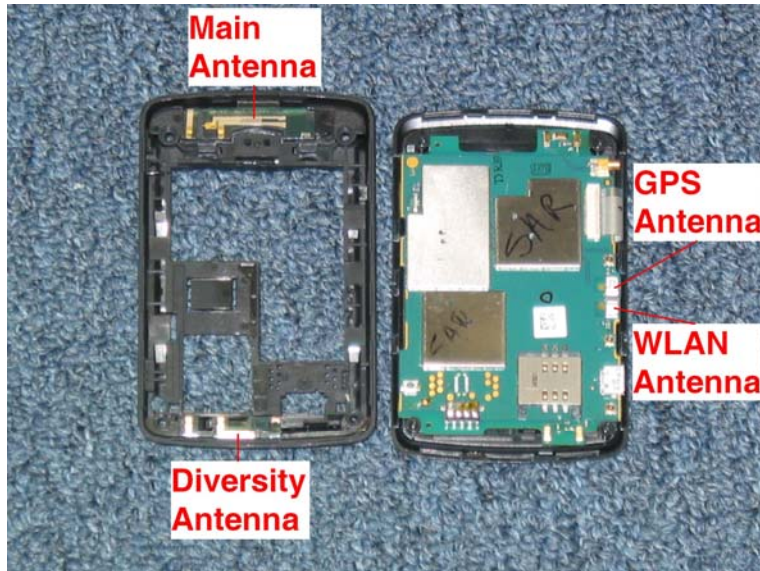

Appendix C – SAR Test Setup Photos

System Body Configuration

Body Tissue Depth

Top Face Test Position 12 mm Gap

Bottom Face Test Position 12 mm Gap

Side 'B' Test Position 12 mm Gap

Side 'A' Test Position 12 mm Gap

Side 'D' Test Position 12 mm Gap

Front of Device

Back of Device

Battery

Antenna Locations