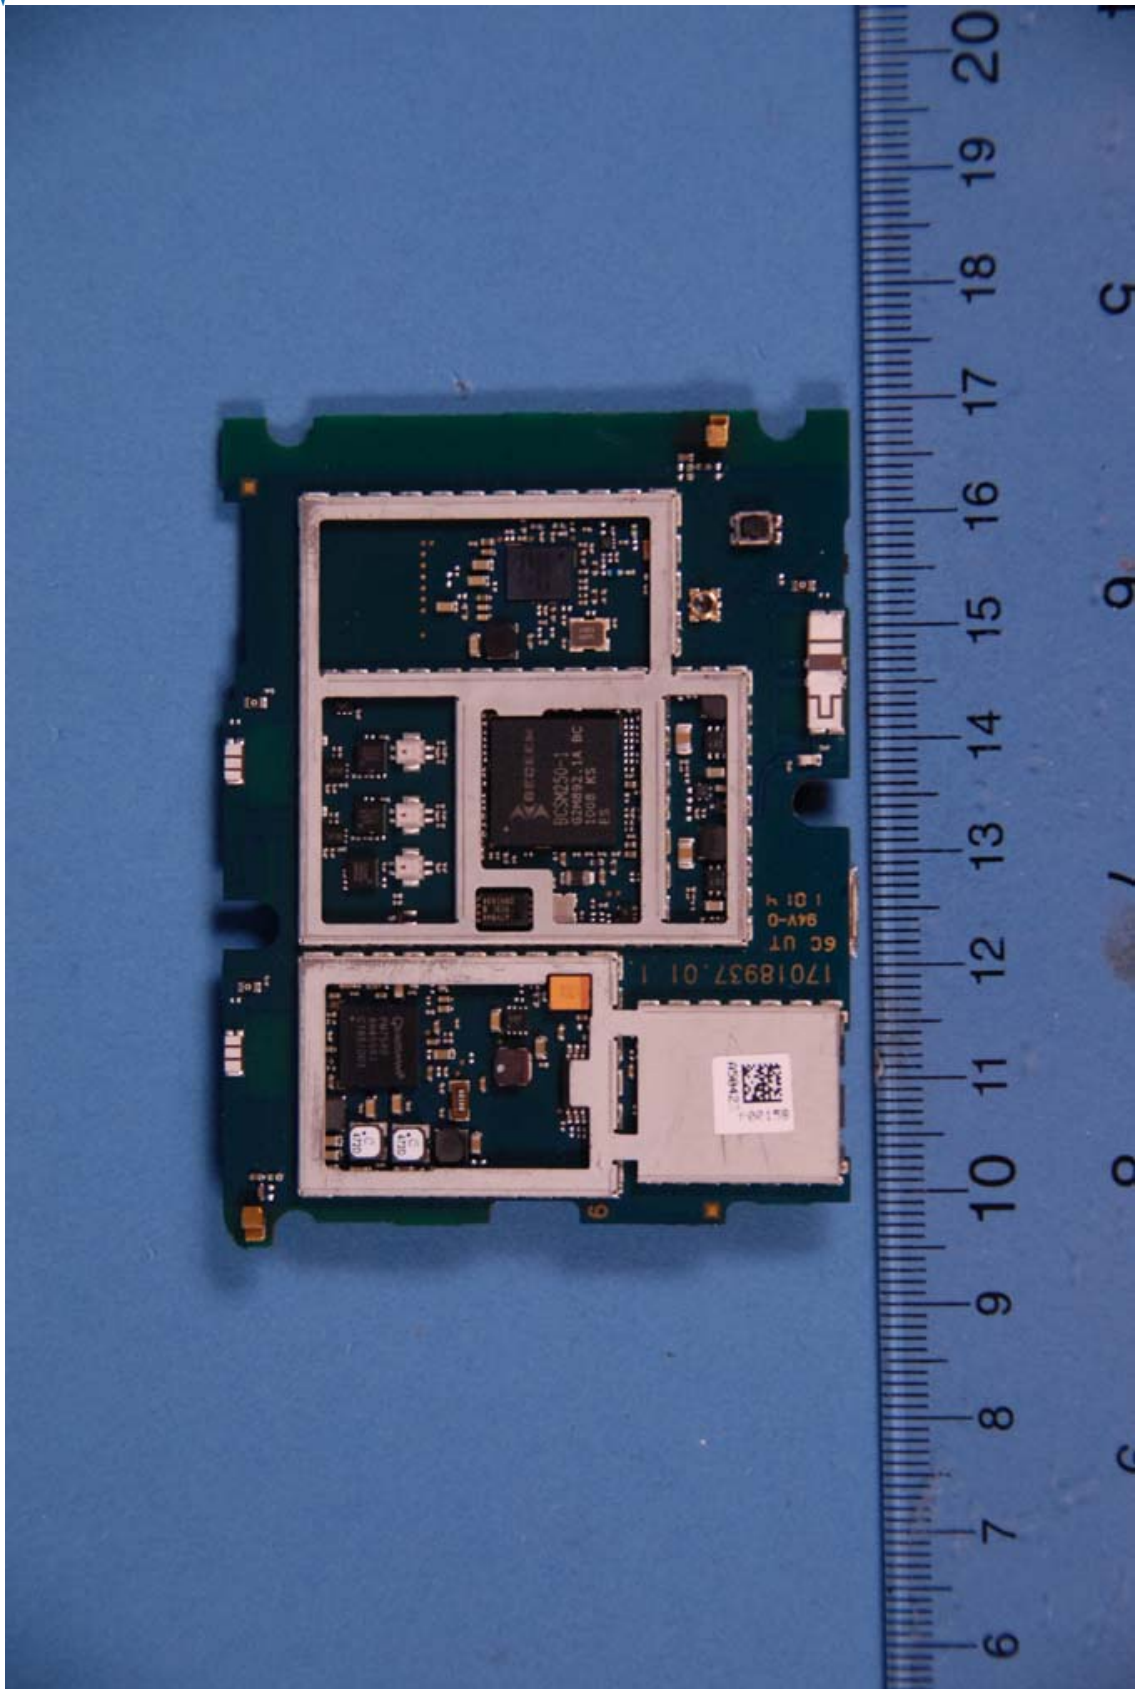

**INTERNAL PHOTOGRAPHS**

	NOVATEL WIRELESS INC. FCC ID: PKRNVWMIFI4082	Model: MIFI4082
Internal Photos	EUT Type: Cellular/PCS CDMA/EvDO Mobile Hotspot with WiMAX and WLAN	Page 1 of 9

	NOVATEL WIRELESS INC. FCC ID: PKRNVWMIFI4082	Model: MIFI4082
Internal Photos	EUT Type: Cellular/PCS CDMA/EvDO Mobile Hotspot with WiMAX and WLAN	Page 2 of 9

	NOVATEL WIRELESS INC. FCC ID: PKRNVWMIFI4082	Model: MIFI4082
Internal Photos	EUT Type: Cellular/PCS CDMA/EvDO Mobile Hotspot with WiMAX and WLAN	Page 3 of 9

	NOVATEL WIRELESS INC. FCC ID: PKRNVWMIFI4082	Model: MIFI4082
Internal Photos	EUT Type: Cellular/PCS CDMA/EvDO Mobile Hotspot with WiMAX and WLAN	Page 4 of 9

	NOVATEL WIRELESS INC. FCC ID: PKRNVWMIFI4082	Model: MIFI4082
Internal Photos	EUT Type: Cellular/PCS CDMA/EvDO Mobile Hotspot with WiMAX and WLAN	Page 5 of 9

	<p>NOVATEL WIRELESS INC. FCC ID: PKRNVWMIFI4082</p>	<p>Model: MIFI4082</p>
<p>Internal Photos</p>	<p>EUT Type: Cellular/PCS CDMA/EvDO Mobile Hotspot with WiMAX and WLAN</p>	<p>Page 6 of 9</p>

	NOVATEL WIRELESS INC. FCC ID: PKRNVWMIFI4082	Model: MIFI4082
Internal Photos	EUT Type: Cellular/PCS CDMA/EvDO Mobile Hotspot with WiMAX and WLAN	Page 9 of 9