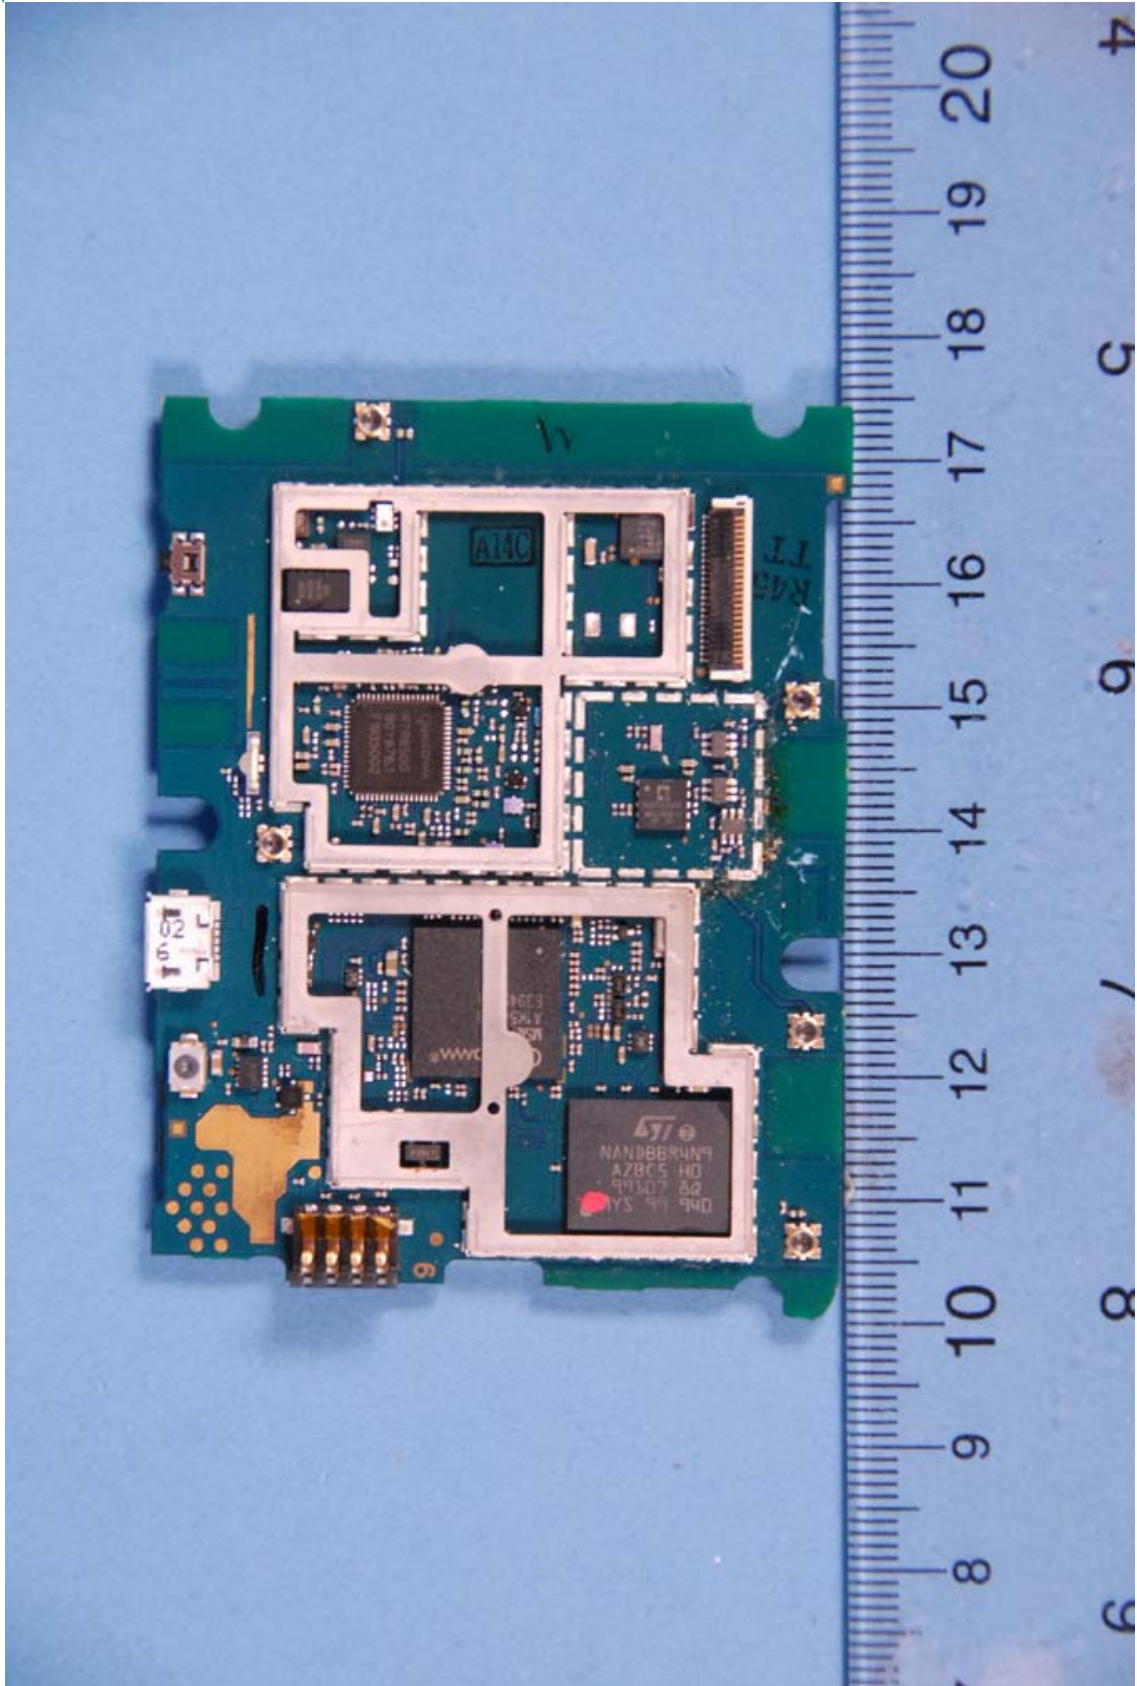

**INTERNAL PHOTOGRAPHS**

	NOVATEL WIRELESS INC. FCC ID: PKRNVWMIFI4082	Model: MIFI4082
Internal Photos	EUT Type: Cellular/PCS CDMA/EvDO Mobile Hotspot with WiMAX and WLAN	Page 1 of 9

	NOVATEL WIRELESS INC. FCC ID: PKRNVWMIFI4082	Model: MIFI4082
Internal Photos	EUT Type: Cellular/PCS CDMA/EvDO Mobile Hotspot with WiMAX and WLAN	Page 2 of 9

	NOVATEL WIRELESS INC. FCC ID: PKRNVWMIFI4082	Model: MIFI4082
Internal Photos	EUT Type: Cellular/PCS CDMA/EvDO Mobile Hotspot with WiMAX and WLAN	Page 3 of 9

	NOVATEL WIRELESS INC. FCC ID: PKRNVWMIFI4082	Model: MIFI4082
Internal Photos	EUT Type: Cellular/PCS CDMA/EvDO Mobile Hotspot with WiMAX and WLAN	Page 4 of 9

	NOVATEL WIRELESS INC. FCC ID: PKRNVWMIFI4082	Model: MIFI4082
Internal Photos	EUT Type: Cellular/PCS CDMA/EvDO Mobile Hotspot with WiMAX and WLAN	Page 5 of 9

	<p>NOVATEL WIRELESS INC. FCC ID: PKRNVWMIFI4082</p>	<p>Model: MIFI4082</p>
<p>Internal Photos</p>	<p>EUT Type: Cellular/PCS CDMA/EvDO Mobile Hotspot with WiMAX and WLAN</p>	<p>Page 6 of 9</p>

	NOVATEL WIRELESS INC. FCC ID: PKRNVWMIFI4082	Model: MIFI4082
Internal Photos	EUT Type: Cellular/PCS CDMA/EvDO Mobile Hotspot with WiMAX and WLAN	Page 9 of 9