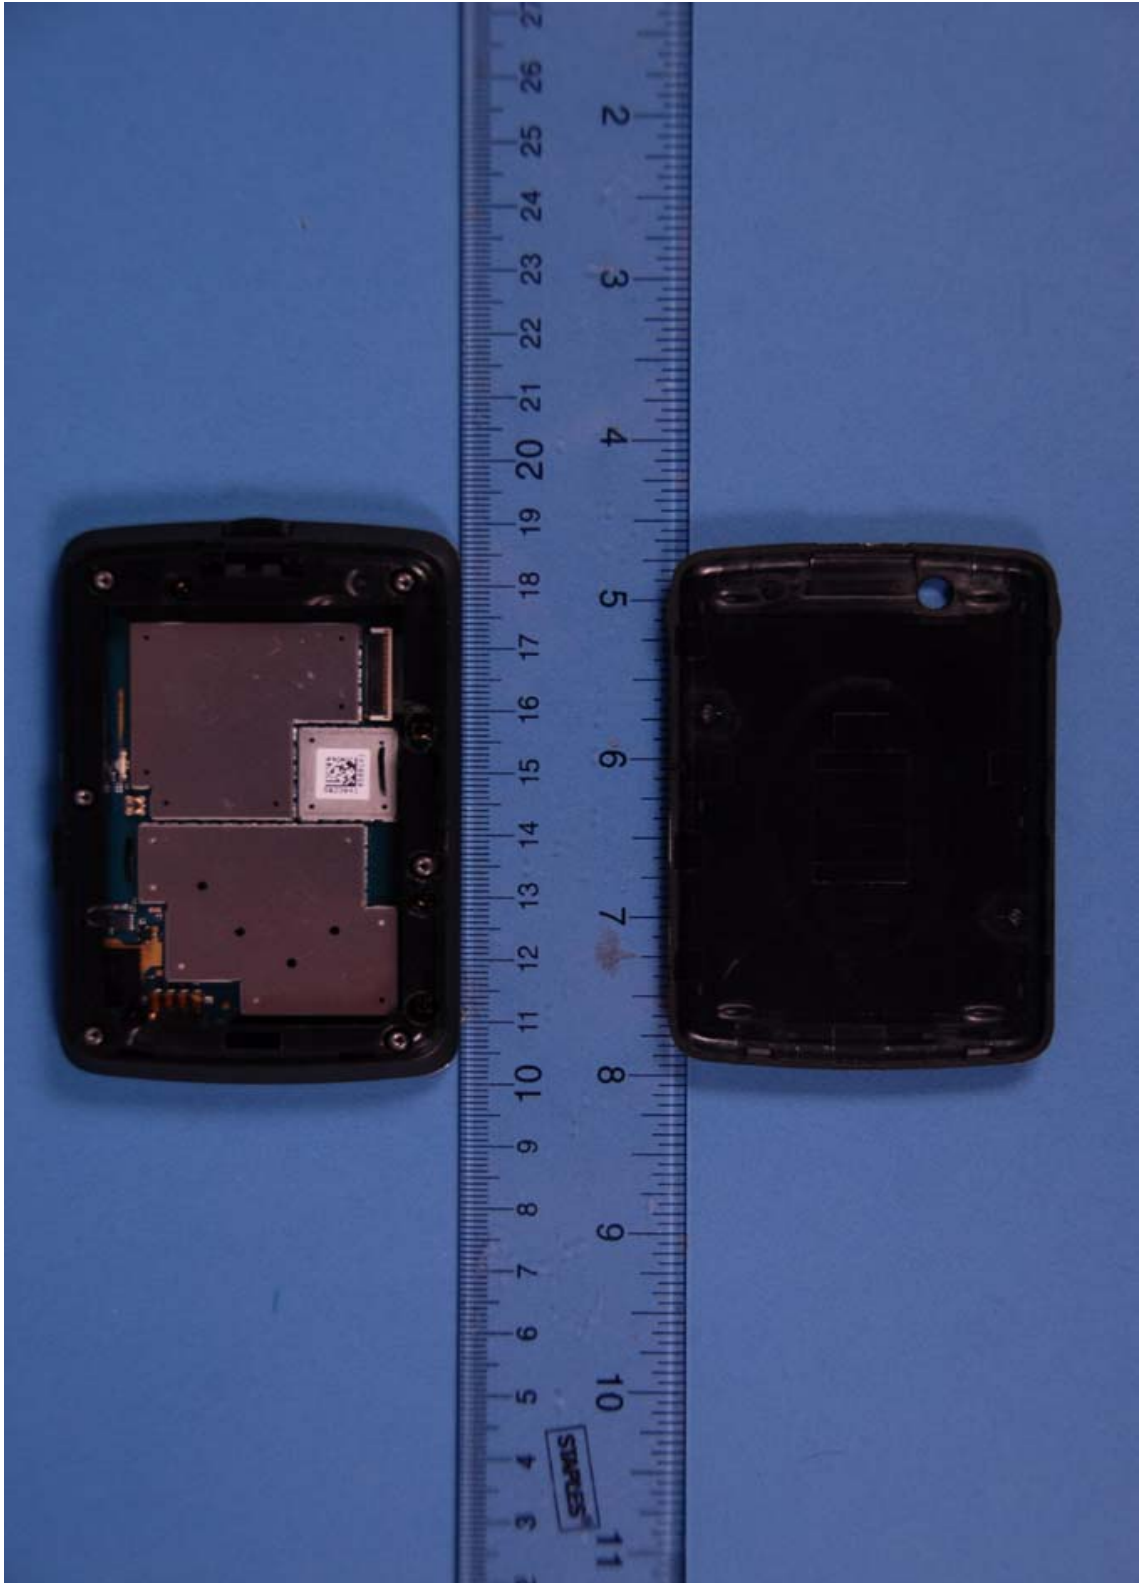

**INTERNAL PHOTOGRAPHS**

	NOVATEL WIRELESS INC. FCC ID: PKRNVWMIFI4082	Model: MIFI4082
Internal Photos	EUT Type: Cellular/PCS CDMA/EvDO Mobile Hotspot with WiMAX and WLAN	Page 1 of 9

	NOVATEL WIRELESS INC. FCC ID: PKRNVWMIFI4082	Model: MIFI4082
Internal Photos	EUT Type: Cellular/PCS CDMA/EvDO Mobile Hotspot with WiMAX and WLAN	Page 2 of 9

	NOVATEL WIRELESS INC. FCC ID: PKRNVWMIFI4082	Model: MIFI4082
Internal Photos	EUT Type: Cellular/PCS CDMA/EvDO Mobile Hotspot with WiMAX and WLAN	Page 3 of 9

	NOVATEL WIRELESS INC. FCC ID: PKRNVWMIFI4082	Model: MIFI4082
Internal Photos	EUT Type: Cellular/PCS CDMA/EvDO Mobile Hotspot with WiMAX and WLAN	Page 4 of 9

	NOVATEL WIRELESS INC. FCC ID: PKRNVWMIFI4082	Model: MIFI4082
Internal Photos	EUT Type: Cellular/PCS CDMA/EvDO Mobile Hotspot with WiMAX and WLAN	Page 5 of 9

	<p>NOVATEL WIRELESS INC. FCC ID: PKRNVWMIFI4082</p>	<p>Model: MIFI4082</p>
<p>Internal Photos</p>	<p>EUT Type: Cellular/PCS CDMA/EvDO Mobile Hotspot with WiMAX and WLAN</p>	<p>Page 6 of 9</p>

	NOVATEL WIRELESS INC. FCC ID: PKRNVWMIFI4082	Model: MIFI4082
Internal Photos	EUT Type: Cellular/PCS CDMA/EvDO Mobile Hotspot with WiMAX and WLAN	Page 9 of 9