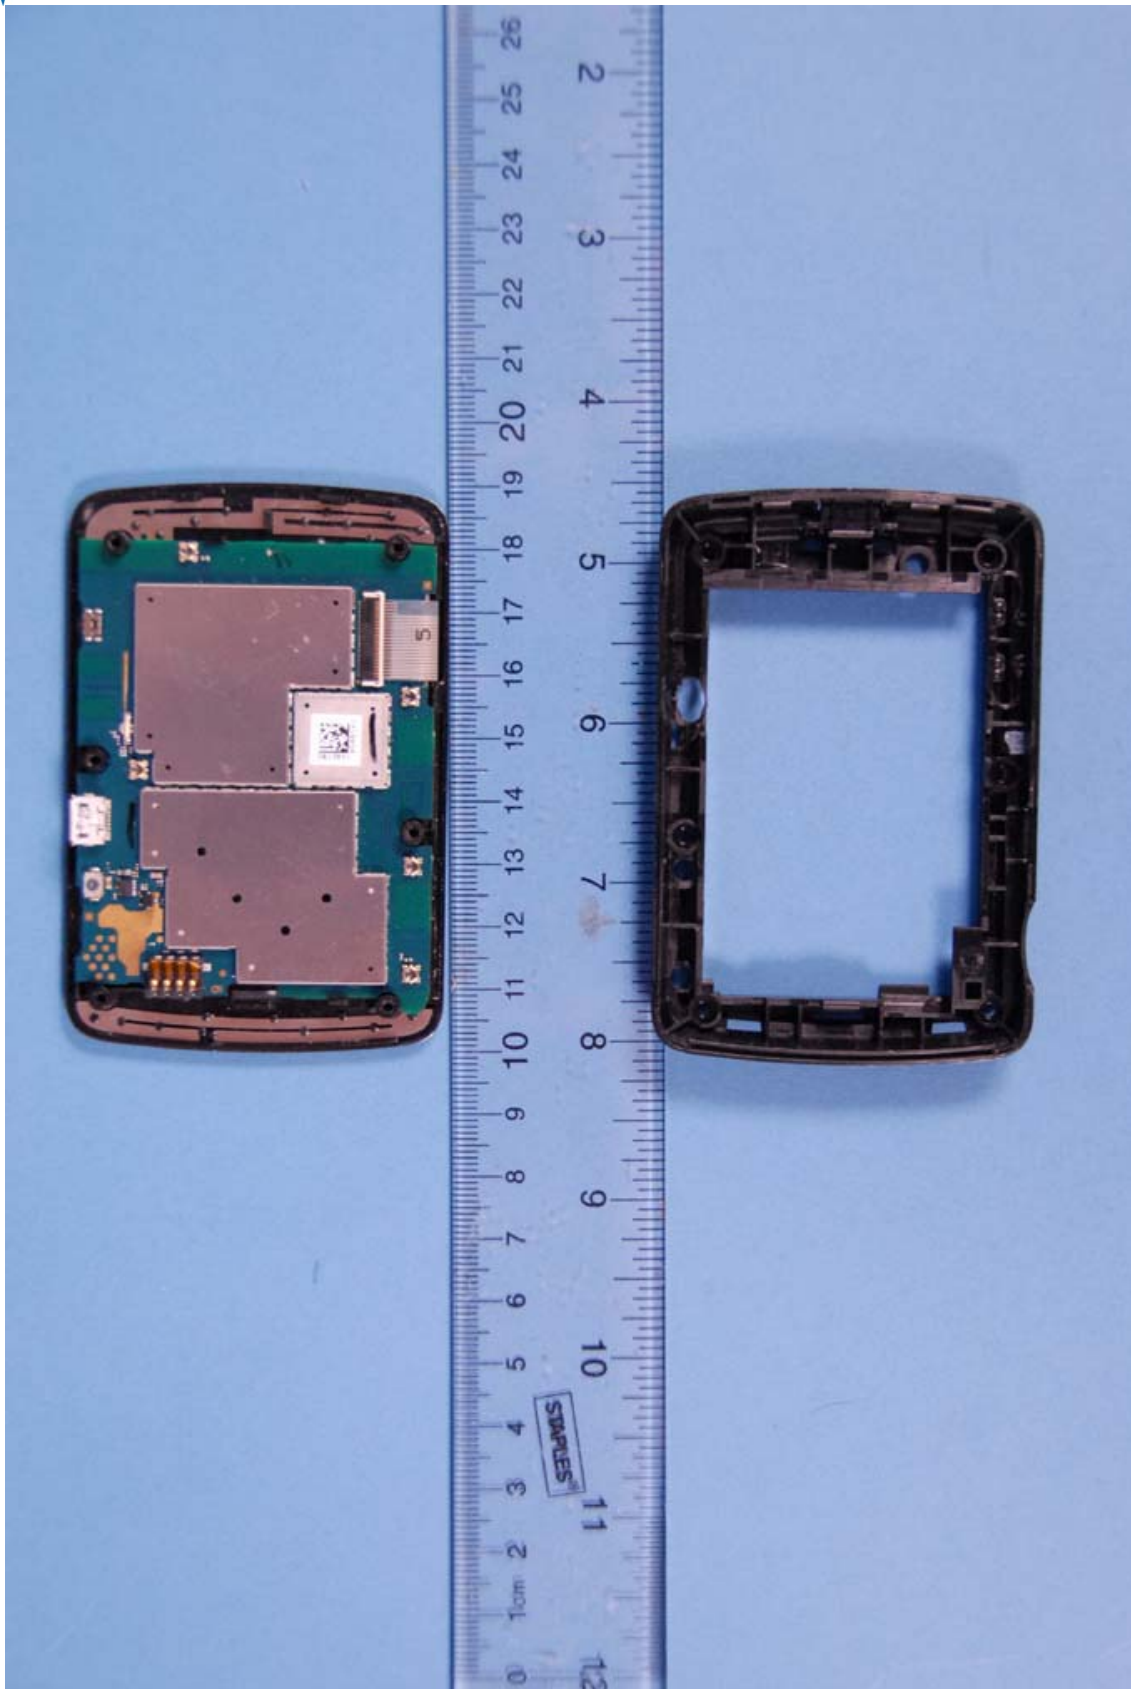

**INTERNAL PHOTOGRAPHS**

	NOVATEL WIRELESS INC. FCC ID: PKRNVWMIFI4082	Model: MIFI4082
Internal Photos	EUT Type: Cellular/PCS CDMA/EvDO Mobile Hotspot with WiMAX and WLAN	Page 1 of 9

	NOVATEL WIRELESS INC. FCC ID: PKRNVWMIFI4082	Model: MIFI4082
Internal Photos	EUT Type: Cellular/PCS CDMA/EvDO Mobile Hotspot with WiMAX and WLAN	Page 2 of 9

	NOVATEL WIRELESS INC. FCC ID: PKRNVWMIFI4082	Model: MIFI4082
Internal Photos	EUT Type: Cellular/PCS CDMA/EvDO Mobile Hotspot with WiMAX and WLAN	Page 3 of 9

	NOVATEL WIRELESS INC. FCC ID: PKRNVWMIFI4082	Model: MIFI4082
Internal Photos	EUT Type: Cellular/PCS CDMA/EvDO Mobile Hotspot with WiMAX and WLAN	Page 4 of 9

	NOVATEL WIRELESS INC. FCC ID: PKRNVWMIFI4082	Model: MIFI4082
Internal Photos	EUT Type: Cellular/PCS CDMA/EvDO Mobile Hotspot with WiMAX and WLAN	Page 5 of 9

	<p>NOVATEL WIRELESS INC. FCC ID: PKRNVWMIFI4082</p>	<p>Model: MIFI4082</p>
<p>Internal Photos</p>	<p>EUT Type: Cellular/PCS CDMA/EvDO Mobile Hotspot with WiMAX and WLAN</p>	<p>Page 6 of 9</p>

	NOVATEL WIRELESS INC. FCC ID: PKRNVWMIFI4082	Model: MIFI4082
Internal Photos	EUT Type: Cellular/PCS CDMA/EvDO Mobile Hotspot with WiMAX and WLAN	Page 9 of 9