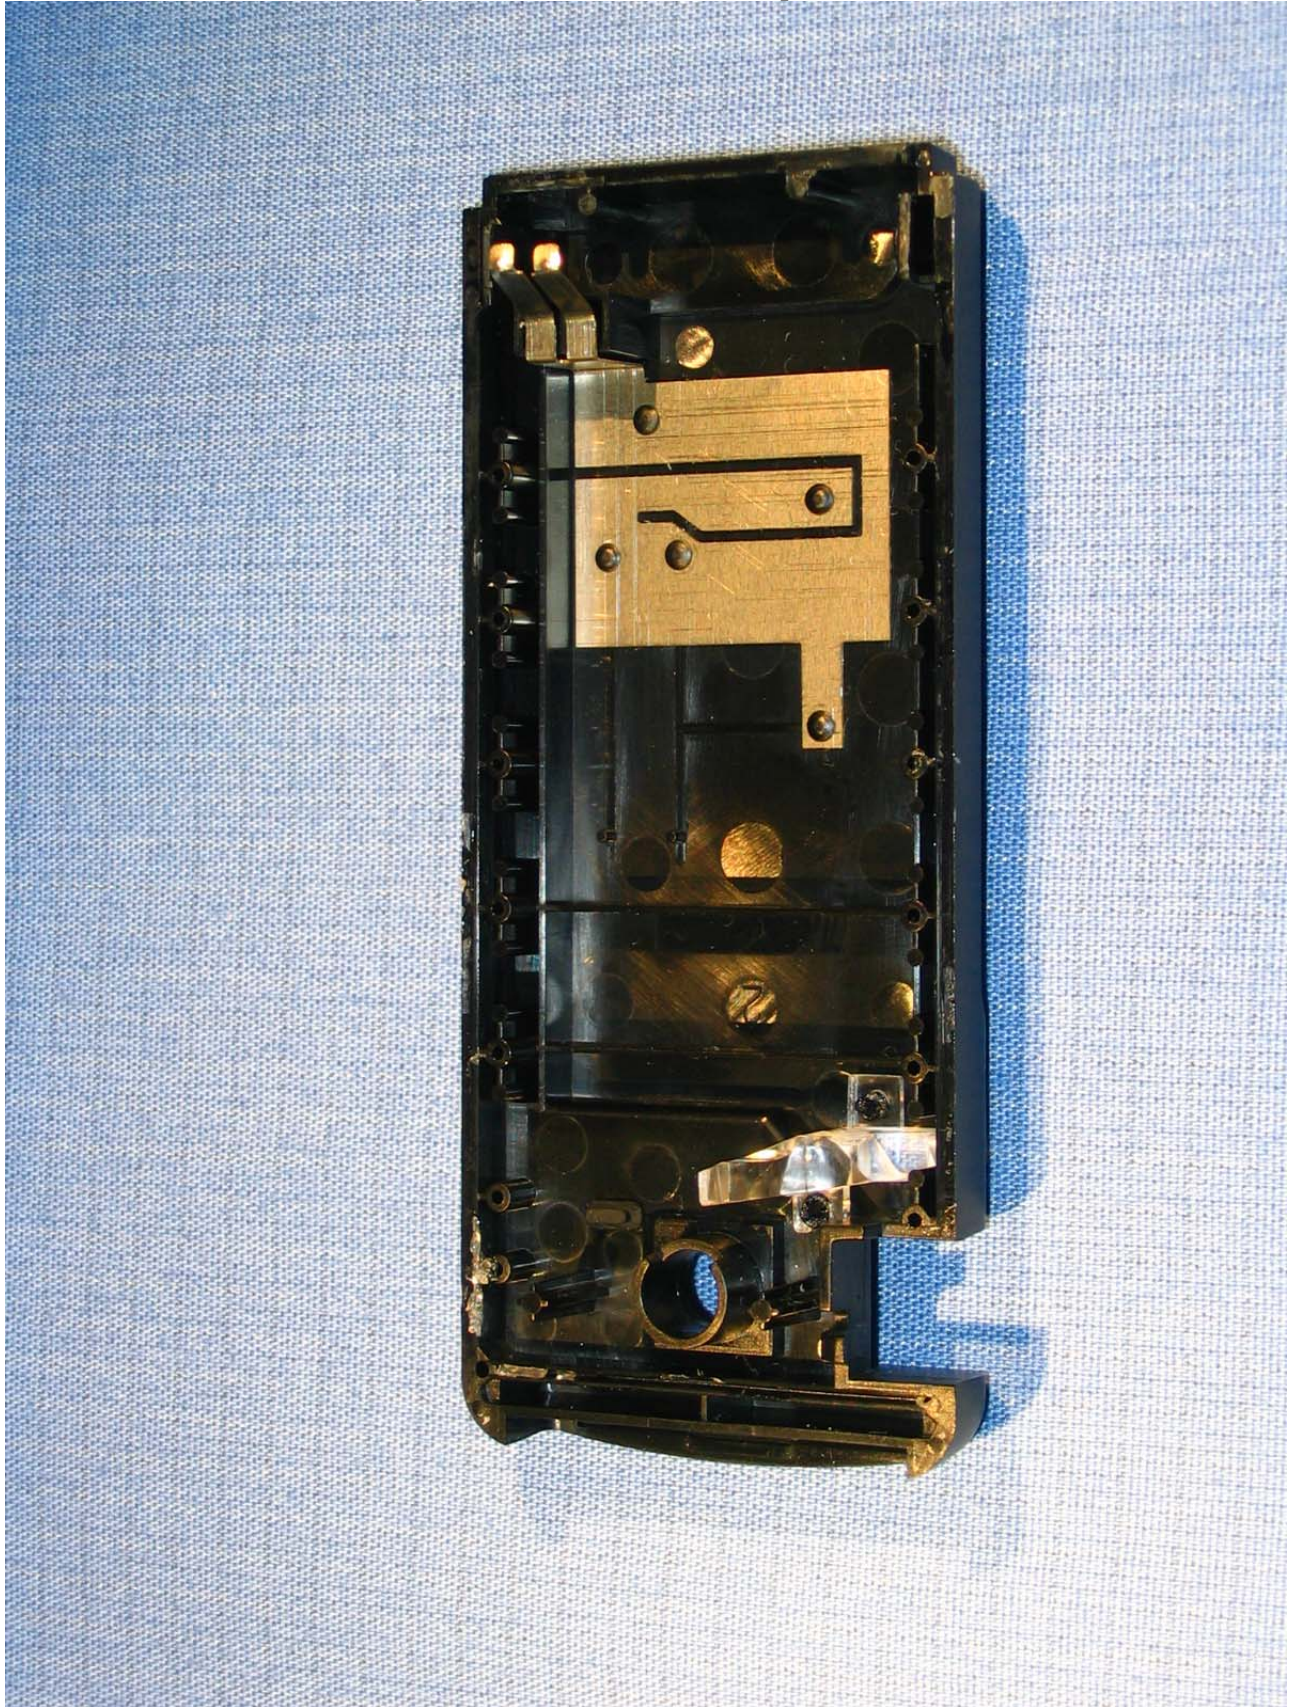

MCD3000 - Internal Product Photographs:

Figure 1: MCD3000 with Top Cover Removed

Figure 2: MCD3000 – Inside of Top Cover

Figure 3: MCD3000 – Top of Entire Board Assembly, Removed

Figure 4: MCD3000 – Bottom of Entire Board Assembly, Removed

Figure 5: MCD3000 – Top of Entire Board Assembly, with ES720 Radio Removed

Figure 6: MCD3000 – Top of ES720 Radio

NOVATEL SKU:

649496 00828 4

SONY PART #:

1-789-615-11

ESN:
5B0D6F54

FCCID:
PKRNVWES720
MADE IN S. KOREA

REV 1

17017757

Figure 7: MCD3000 – Top of ES720 Radio with Cover Removed (Photo provided by Novatel)

Figure 8: MCD3000 – Bottom of ES720 Radio

Figure 9: MCD3000 – Bottom of ES720 Radio with Cover Removed (Photo provided by Novatel)

Figure 10: MCD3000 – Flip-Up Antenna, Side 1

Figure 11: MCD3000 – Flip-Up Antenna, Side 2