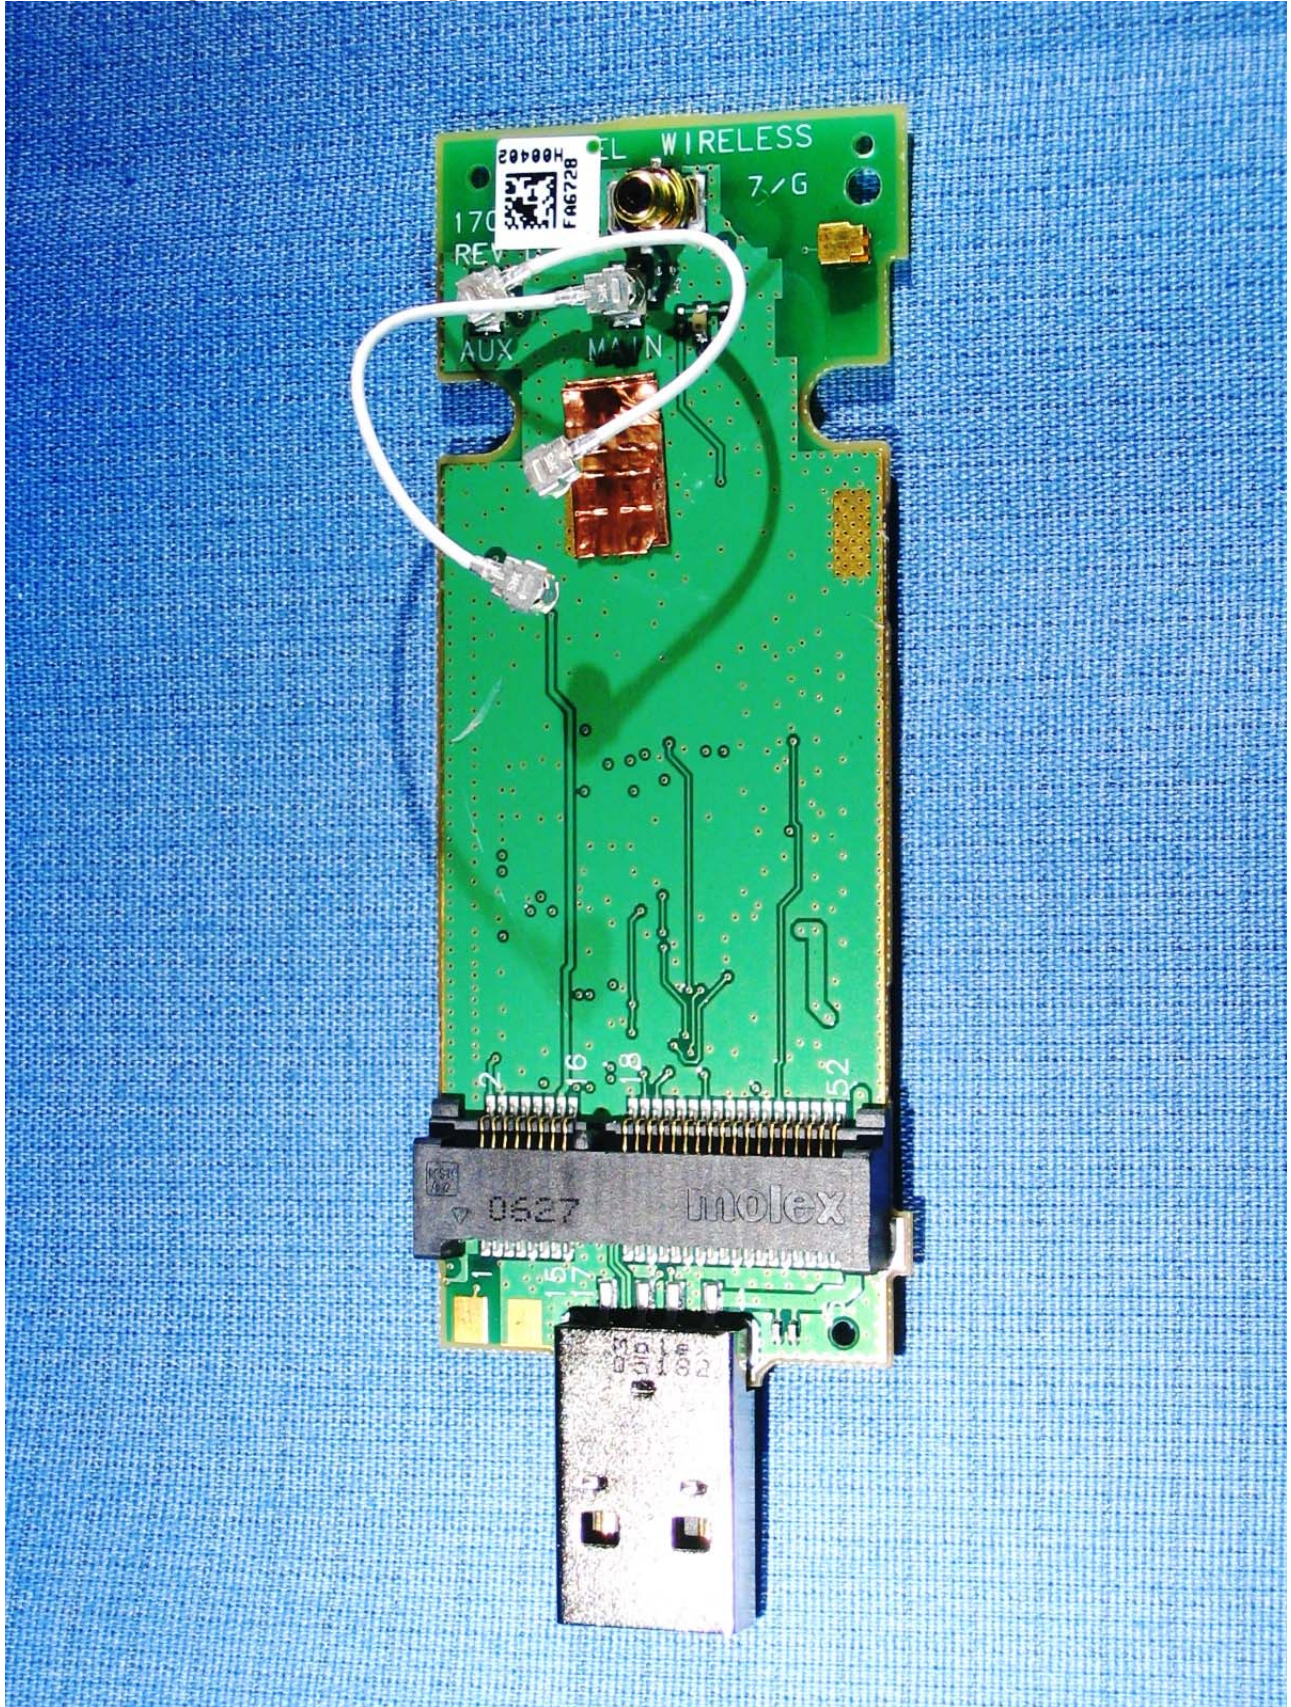

MCD3000 - Internal Product Photographs:

Figure 1: MCD3000 with Top Cover Removed

Figure 2: MCD3000 – Inside of Top Cover

Figure 3: MCD3000 – Top of Entire Board Assembly, Removed

Figure 4: MCD3000 – Bottom of Entire Board Assembly, Removed

Figure 5: MCD3000 – Top of Entire Board Assembly, with ES720 Radio Removed

Figure 6: MCD3000 – Top of ES720 Radio

NOVATEL SKU:

649496 00828 4

SONY PART #:

1-789-615-11

ESN:
5B0D6F54

FCCID:
PKRNVWES720
MADE IN S. KOREA

REV 1

17017757

Figure 7: MCD3000 – Top of ES720 Radio with Cover Removed (Photo provided by Novatel)

Figure 8: MCD3000 – Bottom of ES720 Radio

Figure 9: MCD3000 – Bottom of ES720 Radio with Cover Removed (Photo provided by Novatel)

Figure 10: MCD3000 – Flip-Up Antenna, Side 1

Figure 11: MCD3000 – Flip-Up Antenna, Side 2