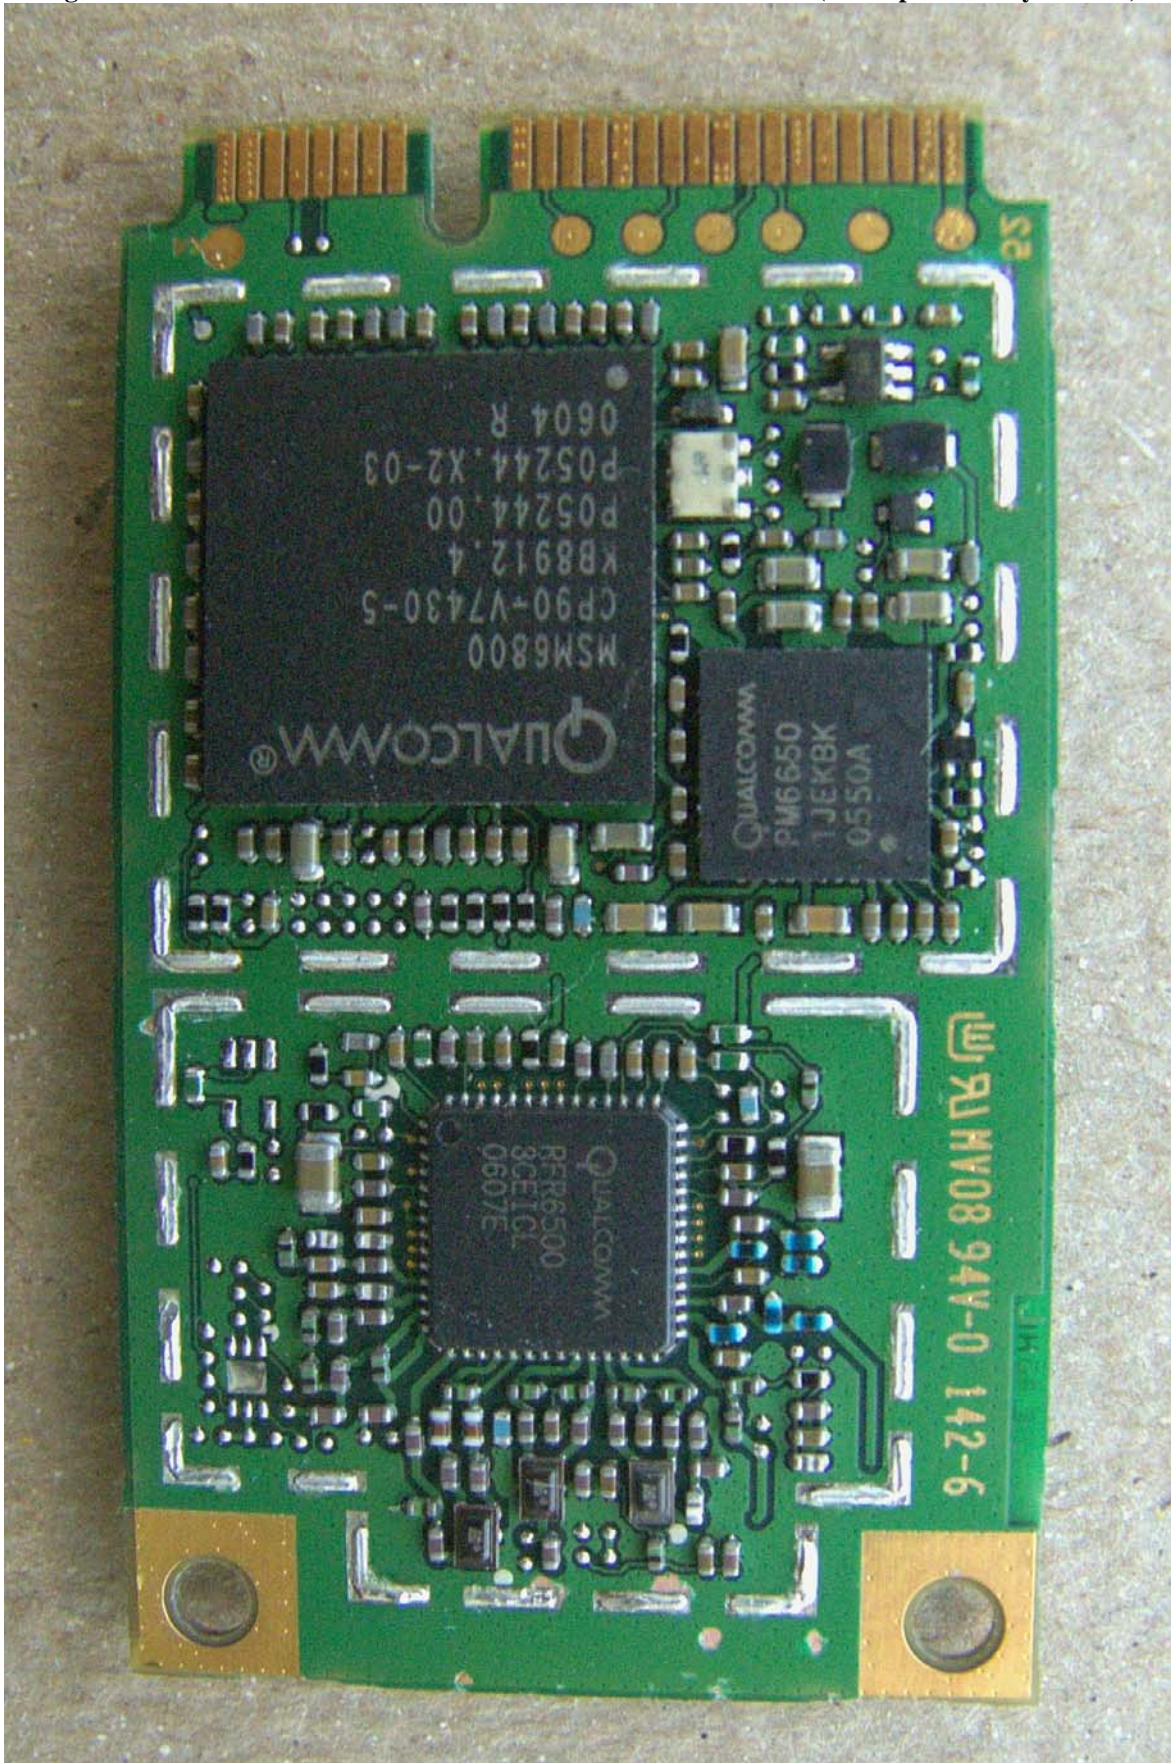

MCD3000 - Internal Product Photographs:

Figure 1: MCD3000 with Top Cover Removed

Figure 2: MCD3000 – Inside of Top Cover

Figure 3: MCD3000 – Top of Entire Board Assembly, Removed

Figure 4: MCD3000 – Bottom of Entire Board Assembly, Removed

Figure 5: MCD3000 – Top of Entire Board Assembly, with ES720 Radio Removed

Figure 6: MCD3000 – Top of ES720 Radio

NOVATEL SKU:

649496 00828 4

SONY PART #:

1-789-615-11

ESN:
5B0D6F54

FCCID:
PKRNVWES720
MADE IN S. KOREA

REV 1

17017757

Figure 7: MCD3000 – Top of ES720 Radio with Cover Removed (Photo provided by Novatel)

Figure 8: MCD3000 – Bottom of ES720 Radio

Figure 9: MCD3000 – Bottom of ES720 Radio with Cover Removed (Photo provided by Novatel)

Figure 10: MCD3000 – Flip-Up Antenna, Side 1

Figure 11: MCD3000 – Flip-Up Antenna, Side 2