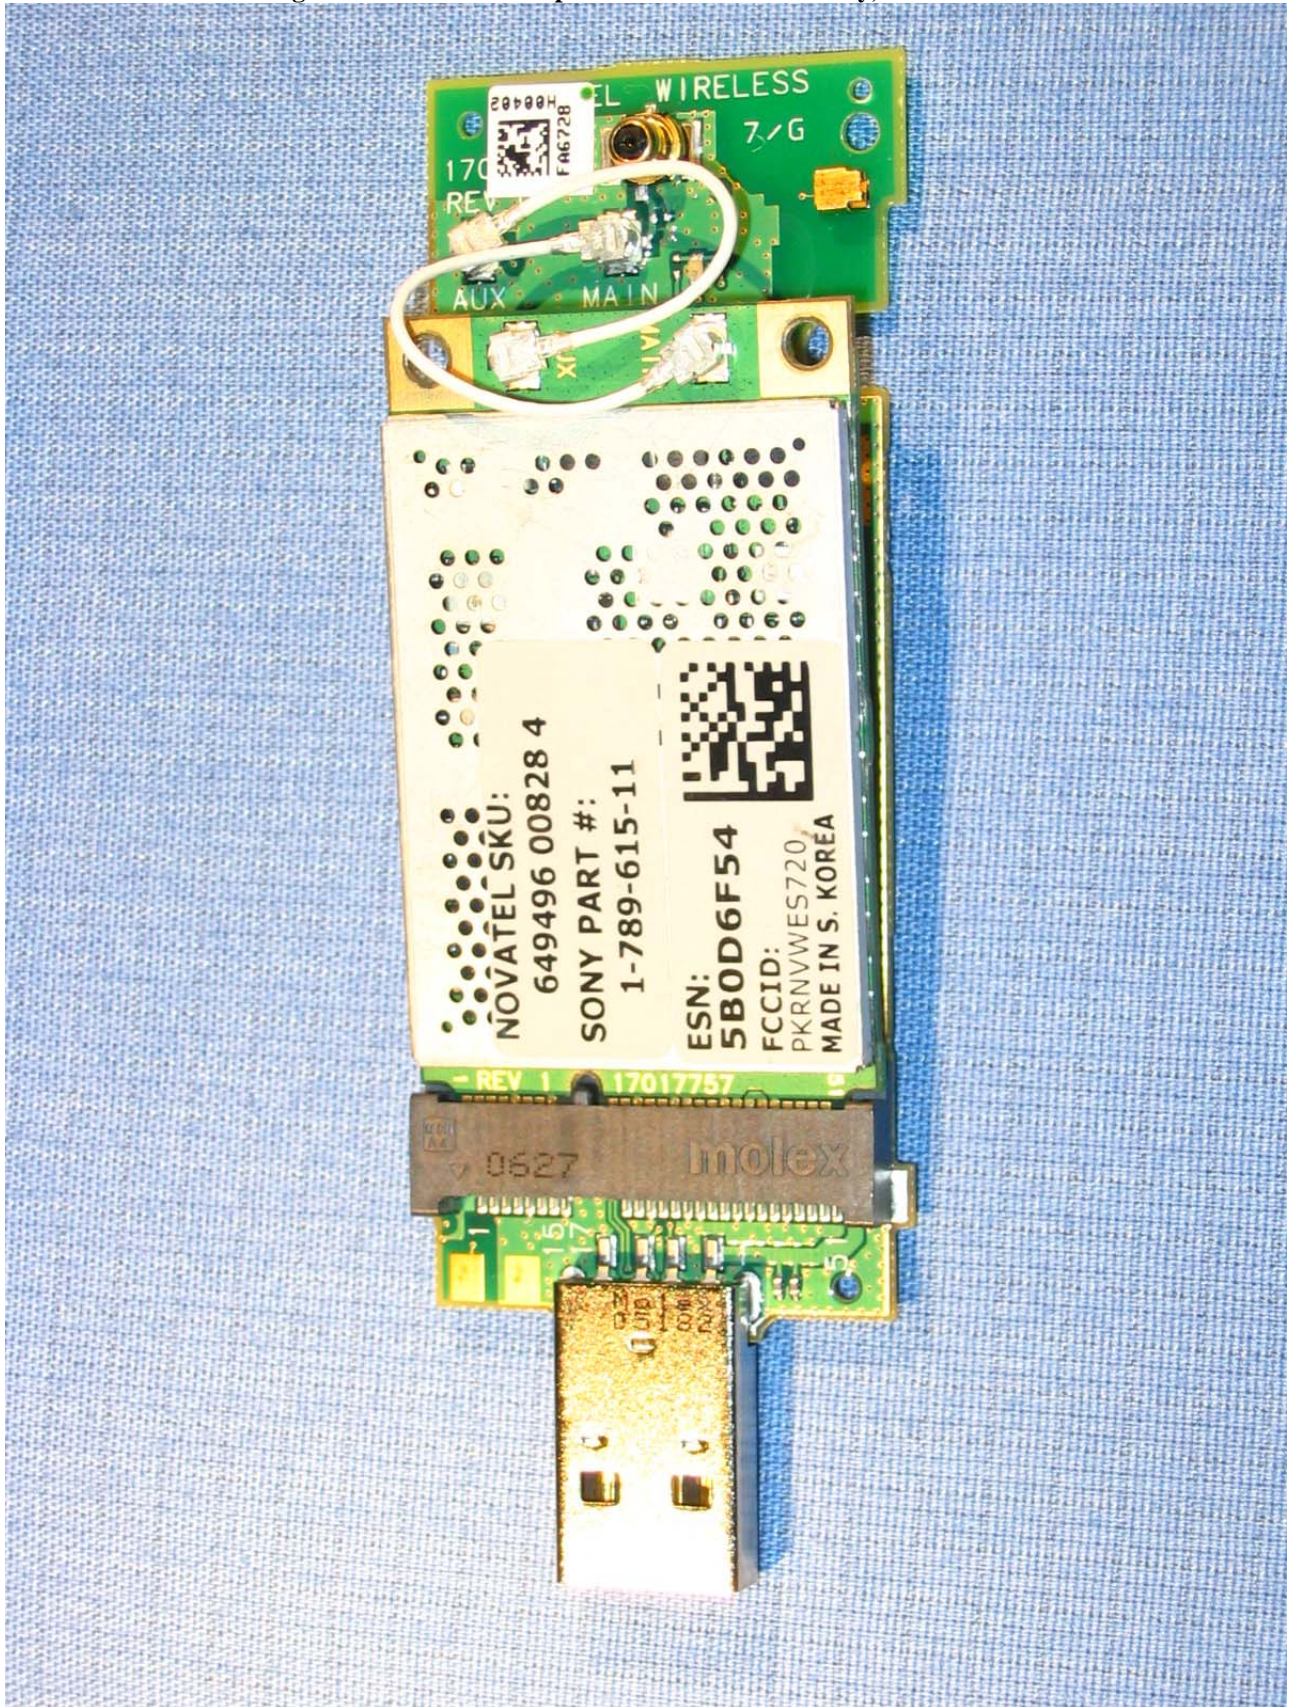

MCD3000 - Internal Product Photographs:

Figure 1: MCD3000 with Top Cover Removed

Figure 2: MCD3000 – Inside of Top Cover

Figure 3: MCD3000 – Top of Entire Board Assembly, Removed

Figure 4: MCD3000 – Bottom of Entire Board Assembly, Removed

Figure 5: MCD3000 – Top of Entire Board Assembly, with ES720 Radio Removed

Figure 6: MCD3000 – Top of ES720 Radio

NOVATEL SKU:

649496 00828 4

SONY PART #:

1-789-615-11

ESN:
5B0D6F54

FCCID:
PKRNVWES720
MADE IN S. KOREA

REV 1

17017757

Figure 7: MCD3000 – Top of ES720 Radio with Cover Removed (Photo provided by Novatel)

Figure 8: MCD3000 – Bottom of ES720 Radio

Figure 9: MCD3000 – Bottom of ES720 Radio with Cover Removed (Photo provided by Novatel)

Figure 10: MCD3000 – Flip-Up Antenna, Side 1

Figure 11: MCD3000 – Flip-Up Antenna, Side 2