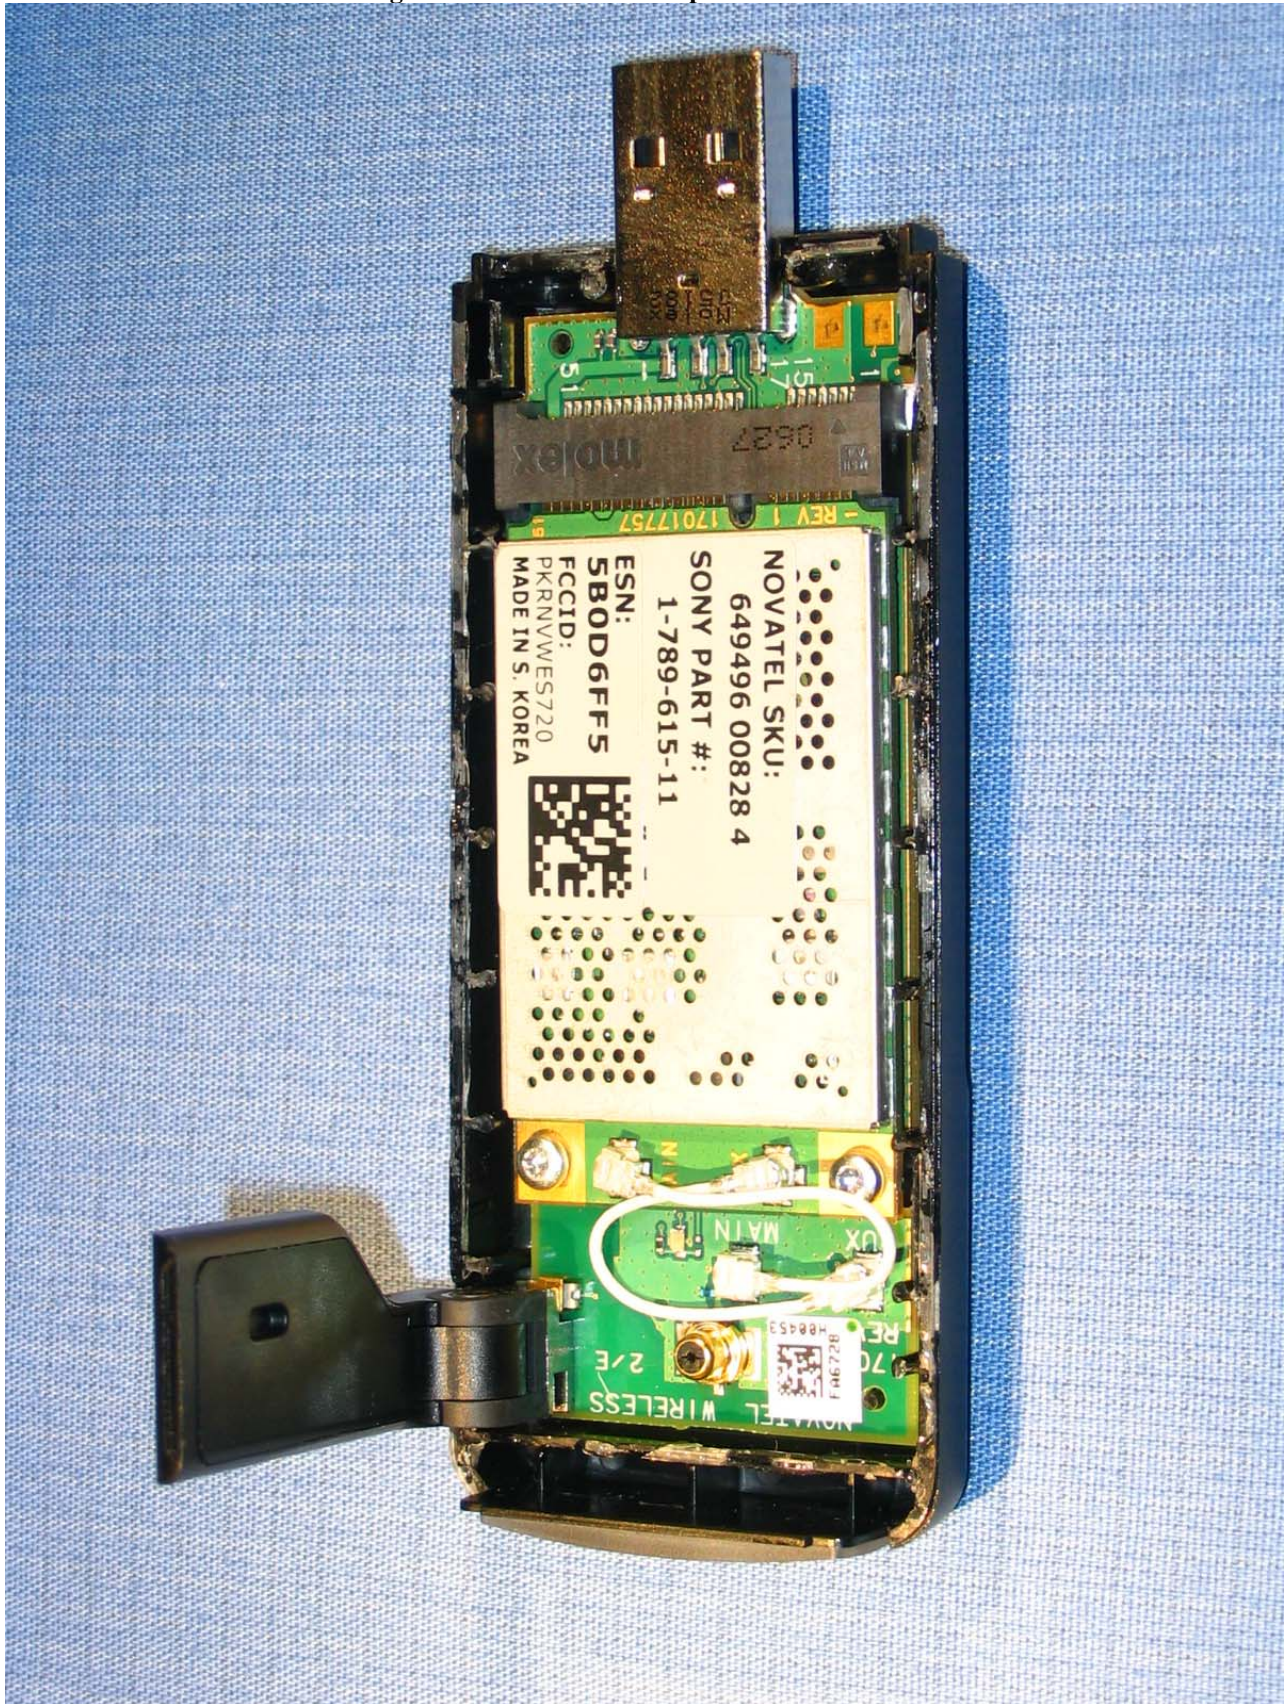

MCD3000 - Internal Product Photographs:

Figure 1: MCD3000 with Top Cover Removed

Figure 2: MCD3000 – Inside of Top Cover

Figure 3: MCD3000 – Top of Entire Board Assembly, Removed

Figure 4: MCD3000 – Bottom of Entire Board Assembly, Removed

Figure 5: MCD3000 – Top of Entire Board Assembly, with ES720 Radio Removed

Figure 6: MCD3000 – Top of ES720 Radio

NOVATEL SKU:

649496 00828 4

SONY PART #:

1-789-615-11

ESN:
5B0D6F54

FCCID:
PKRNVWES720
MADE IN S. KOREA

REV 1

17017757

Figure 7: MCD3000 – Top of ES720 Radio with Cover Removed (Photo provided by Novatel)

Figure 8: MCD3000 – Bottom of ES720 Radio

Figure 9: MCD3000 – Bottom of ES720 Radio with Cover Removed (Photo provided by Novatel)

Figure 10: MCD3000 – Flip-Up Antenna, Side 1

Figure 11: MCD3000 – Flip-Up Antenna, Side 2