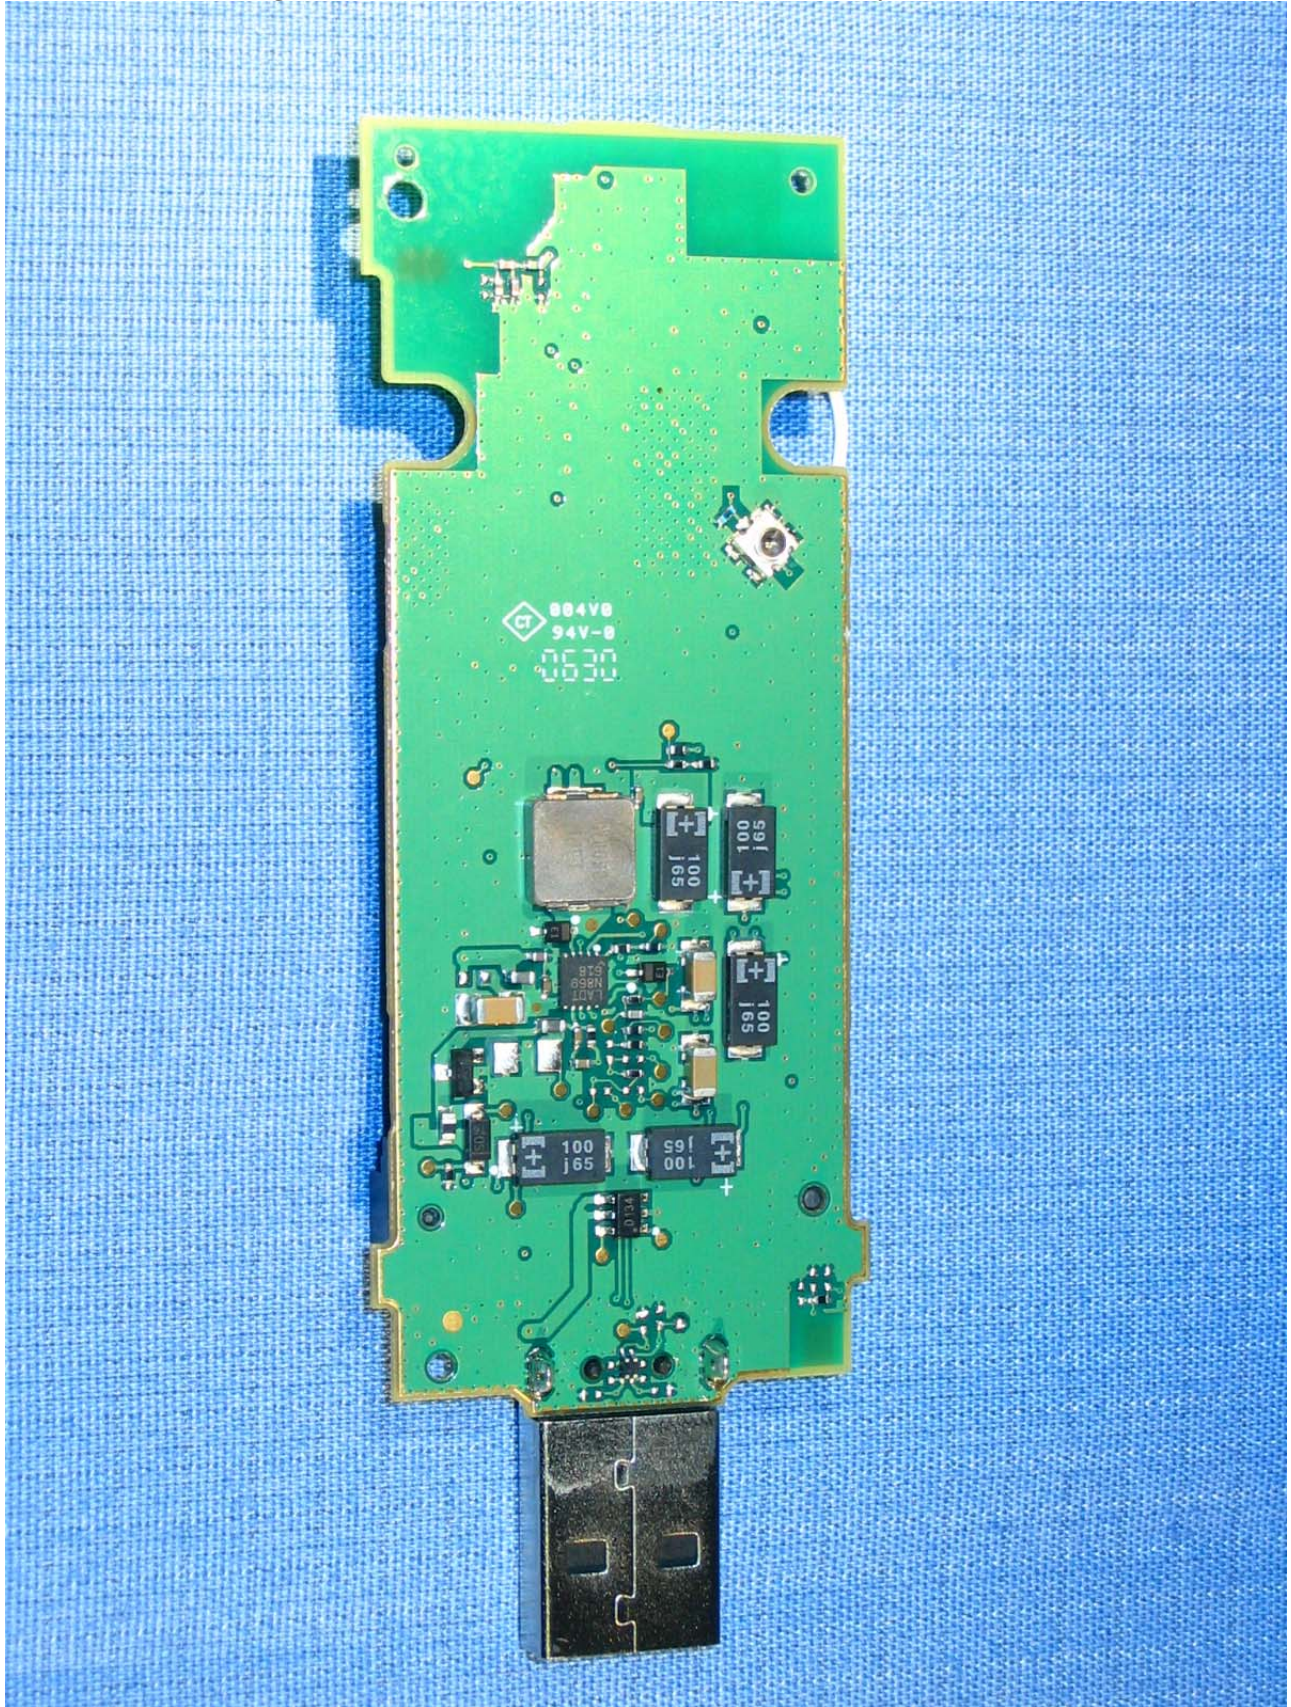

MCD3000 - Internal Product Photographs:

Figure 1: MCD3000 with Top Cover Removed

Figure 2: MCD3000 – Inside of Top Cover

Figure 3: MCD3000 – Top of Entire Board Assembly, Removed

Figure 4: MCD3000 – Bottom of Entire Board Assembly, Removed

Figure 5: MCD3000 – Top of Entire Board Assembly, with ES720 Radio Removed

Figure 6: MCD3000 – Top of ES720 Radio

NOVATEL SKU:

649496 00828 4

SONY PART #:

1-789-615-11

ESN:
5B0D6F54

FCCID:
PKRNVWES720
MADE IN S. KOREA

REV 1

17017757

Figure 7: MCD3000 – Top of ES720 Radio with Cover Removed (Photo provided by Novatel)

Figure 8: MCD3000 – Bottom of ES720 Radio

Figure 9: MCD3000 – Bottom of ES720 Radio with Cover Removed (Photo provided by Novatel)

Figure 10: MCD3000 – Flip-Up Antenna, Side 1

Figure 11: MCD3000 – Flip-Up Antenna, Side 2