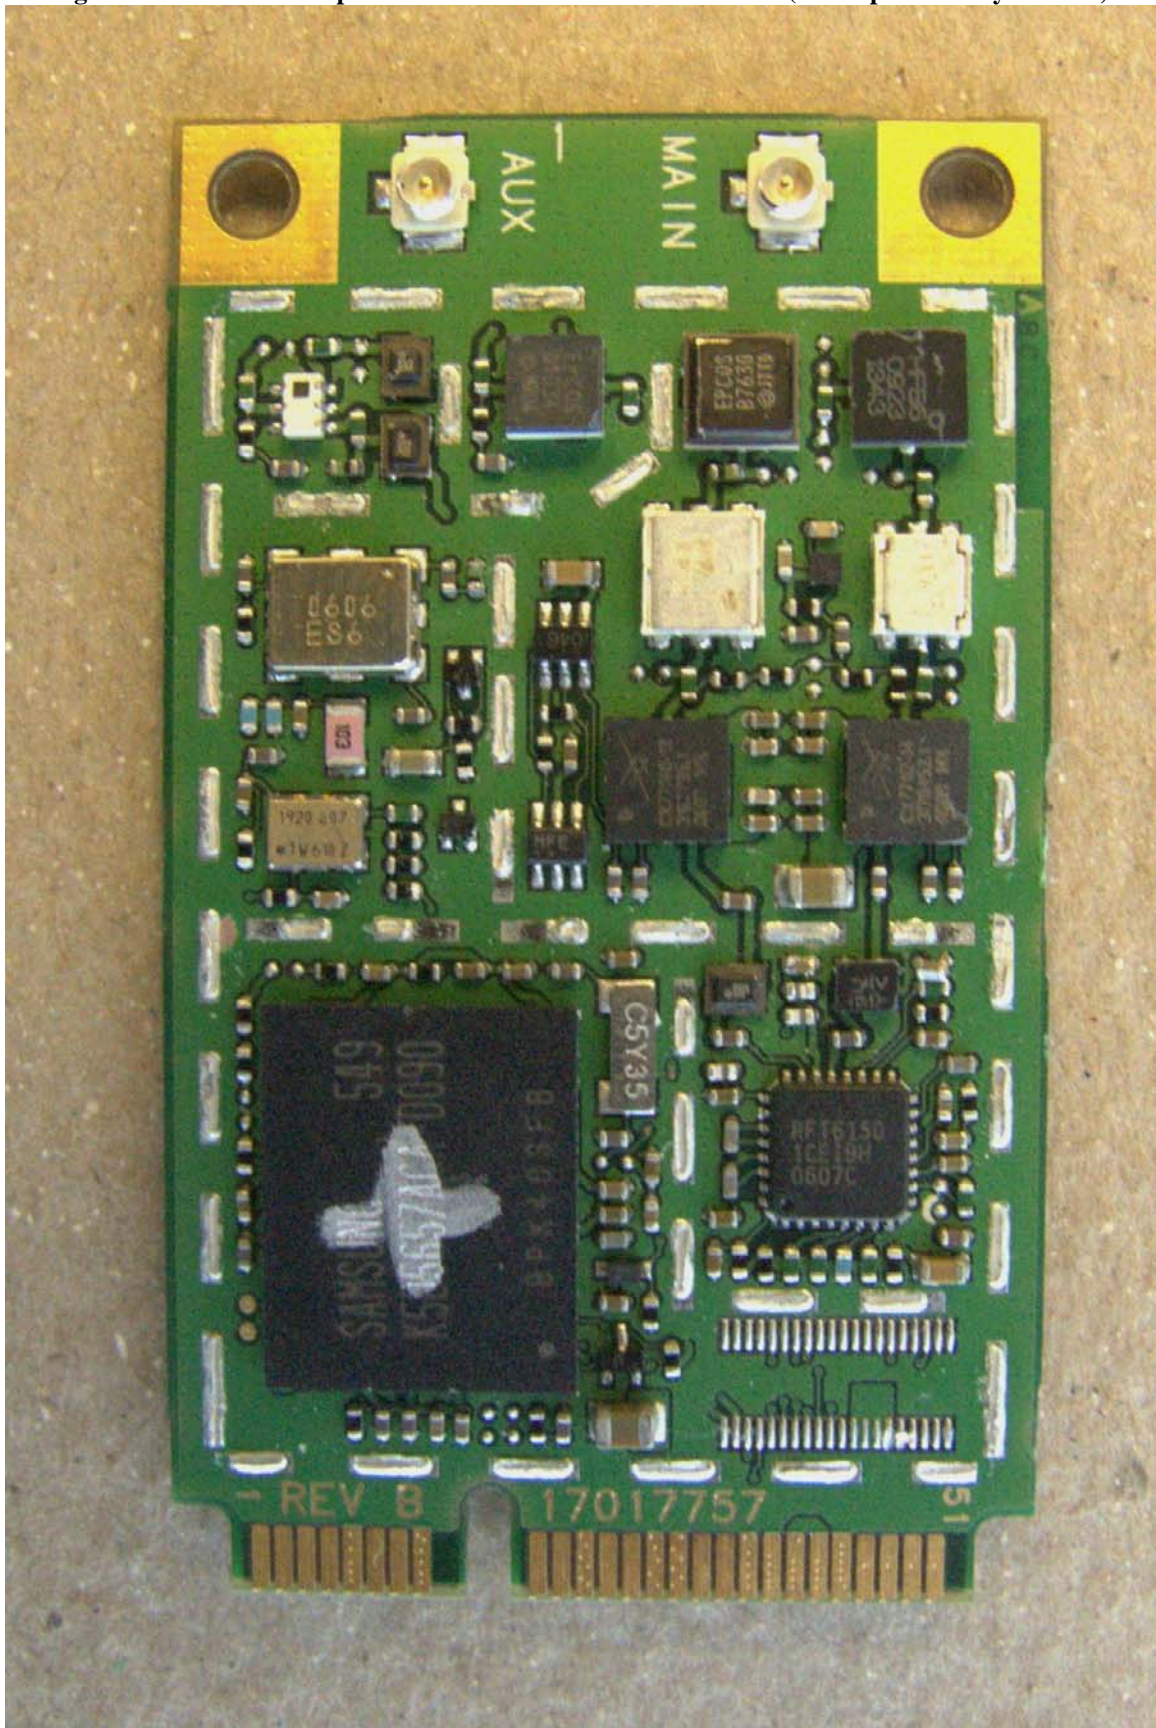

MCD3000 - Internal Product Photographs:

Figure 1: MCD3000 with Top Cover Removed

Figure 2: MCD3000 – Inside of Top Cover

Figure 3: MCD3000 – Top of Entire Board Assembly, Removed

Figure 4: MCD3000 – Bottom of Entire Board Assembly, Removed

Figure 5: MCD3000 – Top of Entire Board Assembly, with ES720 Radio Removed

Figure 6: MCD3000 – Top of ES720 Radio

NOVATEL SKU:

649496 00828 4

SONY PART #:

1-789-615-11

ESN:
5B0D6F54

FCCID:
PKRNVWES720
MADE IN S. KOREA

REV 1

17017757

Figure 7: MCD3000 – Top of ES720 Radio with Cover Removed (Photo provided by Novatel)

Figure 8: MCD3000 – Bottom of ES720 Radio

Figure 9: MCD3000 – Bottom of ES720 Radio with Cover Removed (Photo provided by Novatel)

Figure 10: MCD3000 – Flip-Up Antenna, Side 1

Figure 11: MCD3000 – Flip-Up Antenna, Side 2