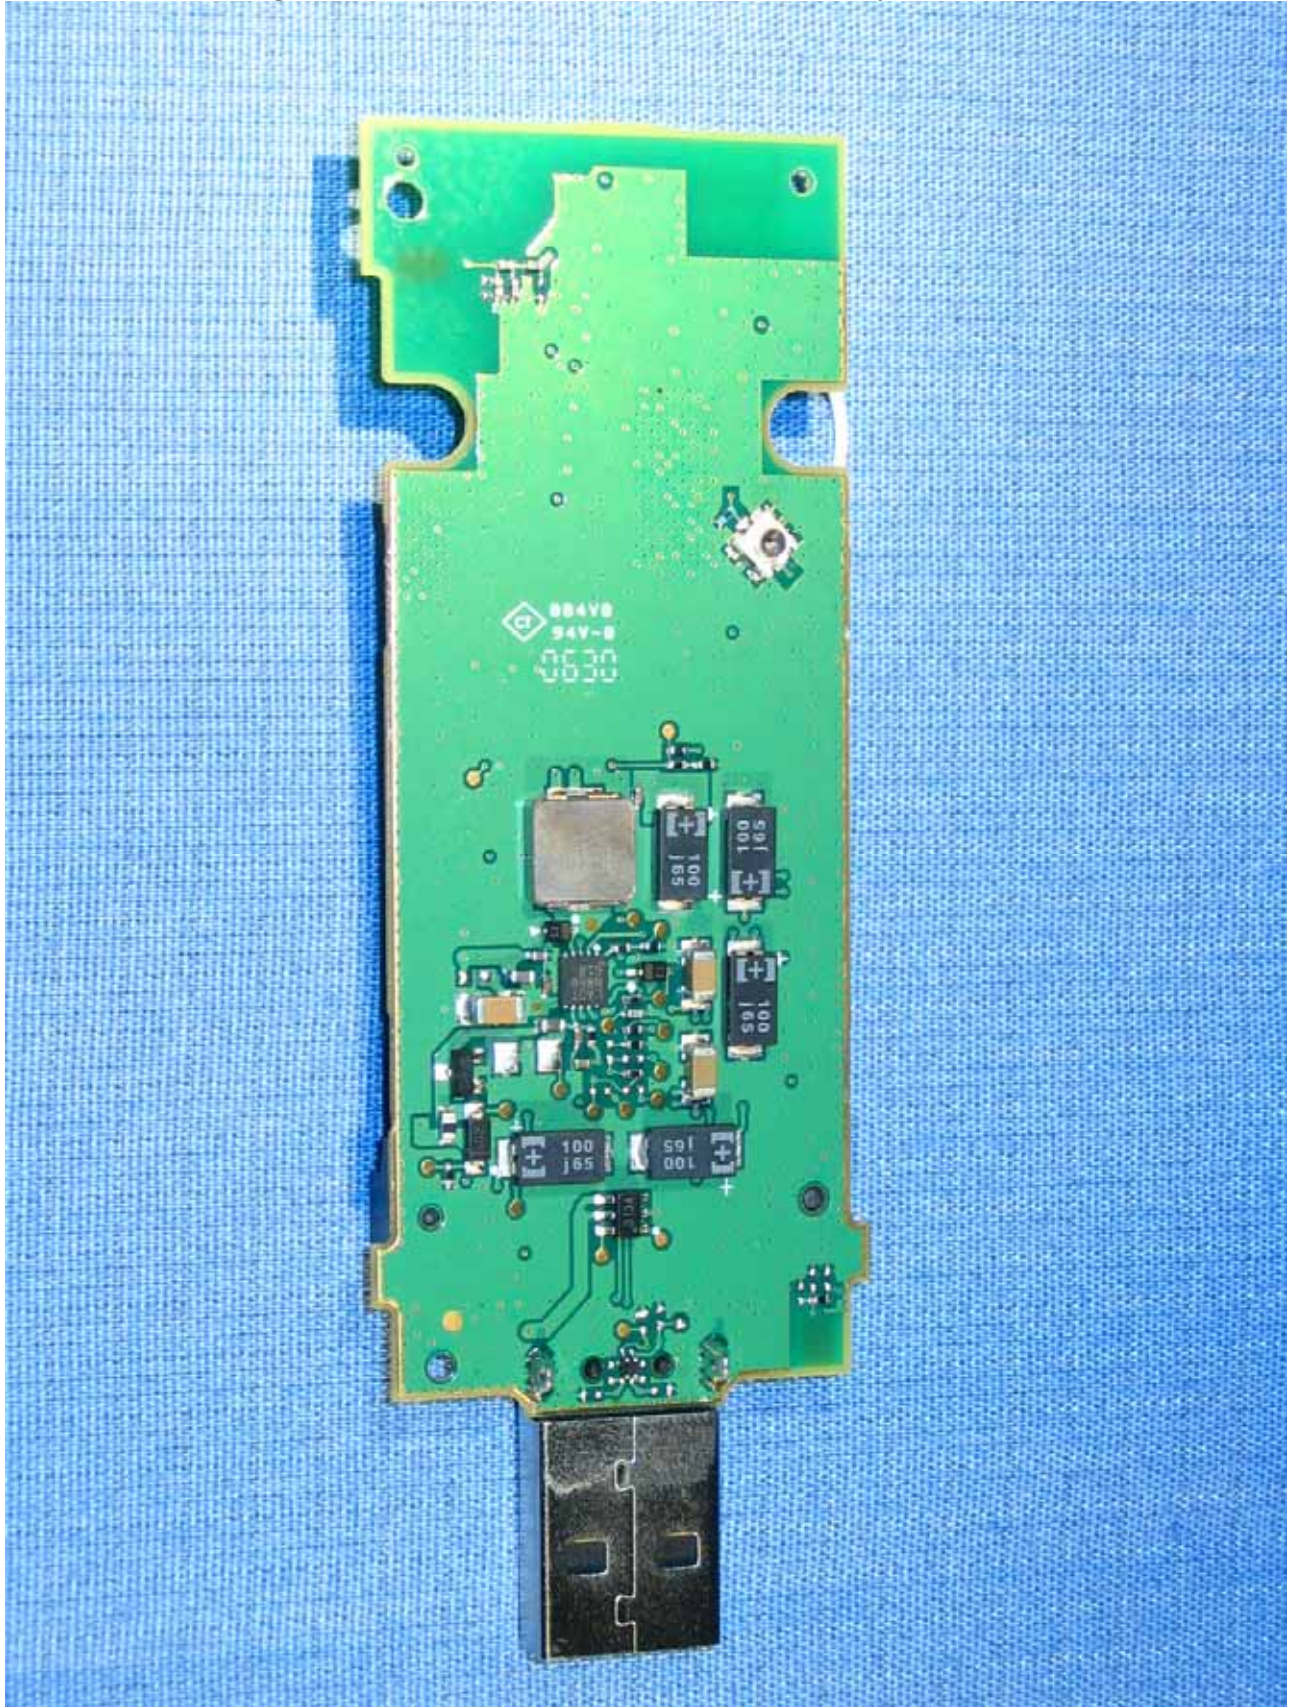

MCD3000 - Internal Product Photographs:

Figure 1: MCD3000 with Top Cover Removed

Figure 2: MCD3000 – Inside of Top Cover

Figure 3: MCD3000 – Top of Entire Board Assembly, Removed

Figure 4: MCD3000 – Bottom of Entire Board Assembly, Removed

Figure 5: MCD3000 – Top of Entire Board Assembly, with ES720 Radio Removed

Figure 6: MCD3000 – Top of ES720 Radio

Figure 7: MCD3000 – Top of ES720 Radio with Cover Removed (Photo provided by Novatel)

Figure 8: MCD3000 – Bottom of ES720 Radio

Figure 9: MCD3000 – Bottom of ES720 Radio with Cover Removed (Photo provided by Novatel)

Figure 10: MCD3000 – Flip-Up Antenna, Side 1

Figure 11: MCD3000 – Flip-Up Antenna, Side 2