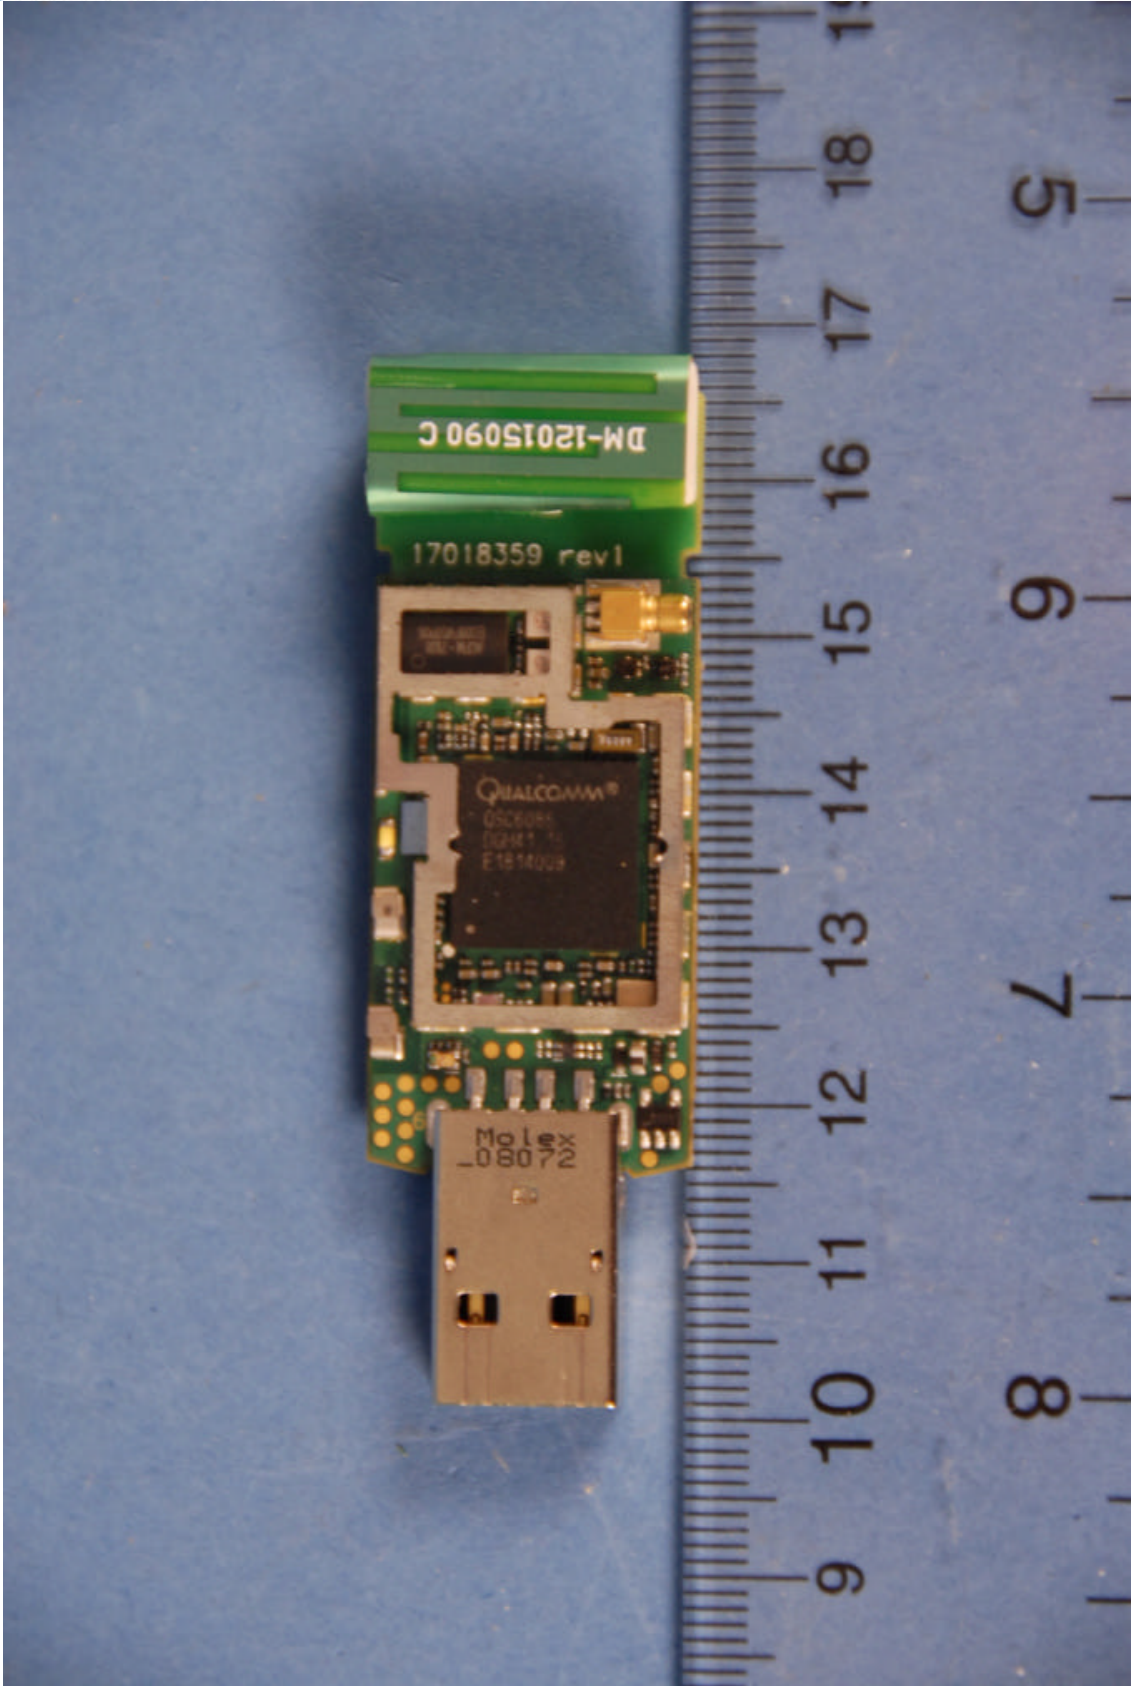

INTERNAL PHOTOGRAPHS

	<p>Novatel FCC ID: PKRNVWMC760</p>	<p>Model: MC760</p>
<p>Internal Photos</p>	<p>EUT Type: Cellular/PCS CDMA USB Modem with EvDO</p>	<p>Page 1 of 6</p>

	<p>Novatel FCC ID: PKRNVWMC760</p>	<p>Model: MC760</p>
<p>Internal Photos</p>	<p>EUT Type: Cellular/PCS CDMA USB Modem with EvDO</p>	<p>Page 2 of 6</p>

	Novatel FCC ID: PKRNVWMC760	Model: MC760
Internal Photos	EUT Type: Cellular/PCS CDMA USB Modem with EvDO	Page 3 of 6

	Novatel FCC ID: PKRNVWMC760	Model: MC760
Internal Photos	EUT Type: Cellular/PCS CDMA USB Modem with EvDO	Page 4 of 6

	<p>Novatel FCC ID: PKRNVWMC760</p>	<p>Model: MC760</p>
<p>Internal Photos</p>	<p>EUT Type: Cellular/PCS CDMA USB Modem with EvDO</p>	<p>Page 5 of 6</p>

	Novatel FCC ID: PKRNVWMC760	Model: MC760
Internal Photos	EUT Type: Cellular/PCS CDMA USB Modem with EvDO	Page 6 of 6