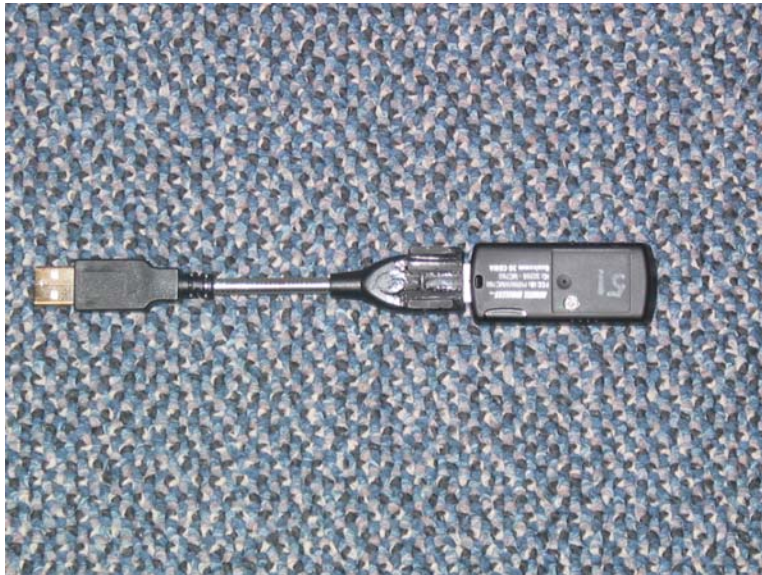

## Appendix C – SAR Test Setup Photos

**System Body Configuration**

**Body Tissue Depth**

**Top With USB Cable**

**Bottom Installed In Toshiba Laptop**

**Vertical - Right Side With USB Cable**

**Vertical - Left Side Installed In HP Laptop**

**Bottom Installed In Clip Cable**

**Front of Device**

**Back of Device**

**Clip and Cable Top View**

**Clip and Cable Side View**

**Clip and Cable Bottom View**

**MC760 Bottom View**

**MC760 Top View**