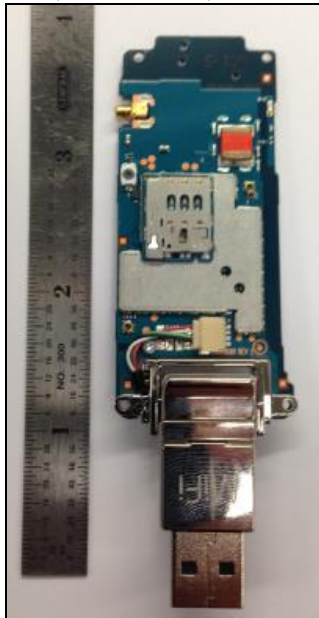

MC620 EUT Internal & External Photos

I. Internal EUT PCB Photos

a. Top Side

(w/Shields)

(without Shields)

b. Bottom Side

(w/Shields)

(without Shields)