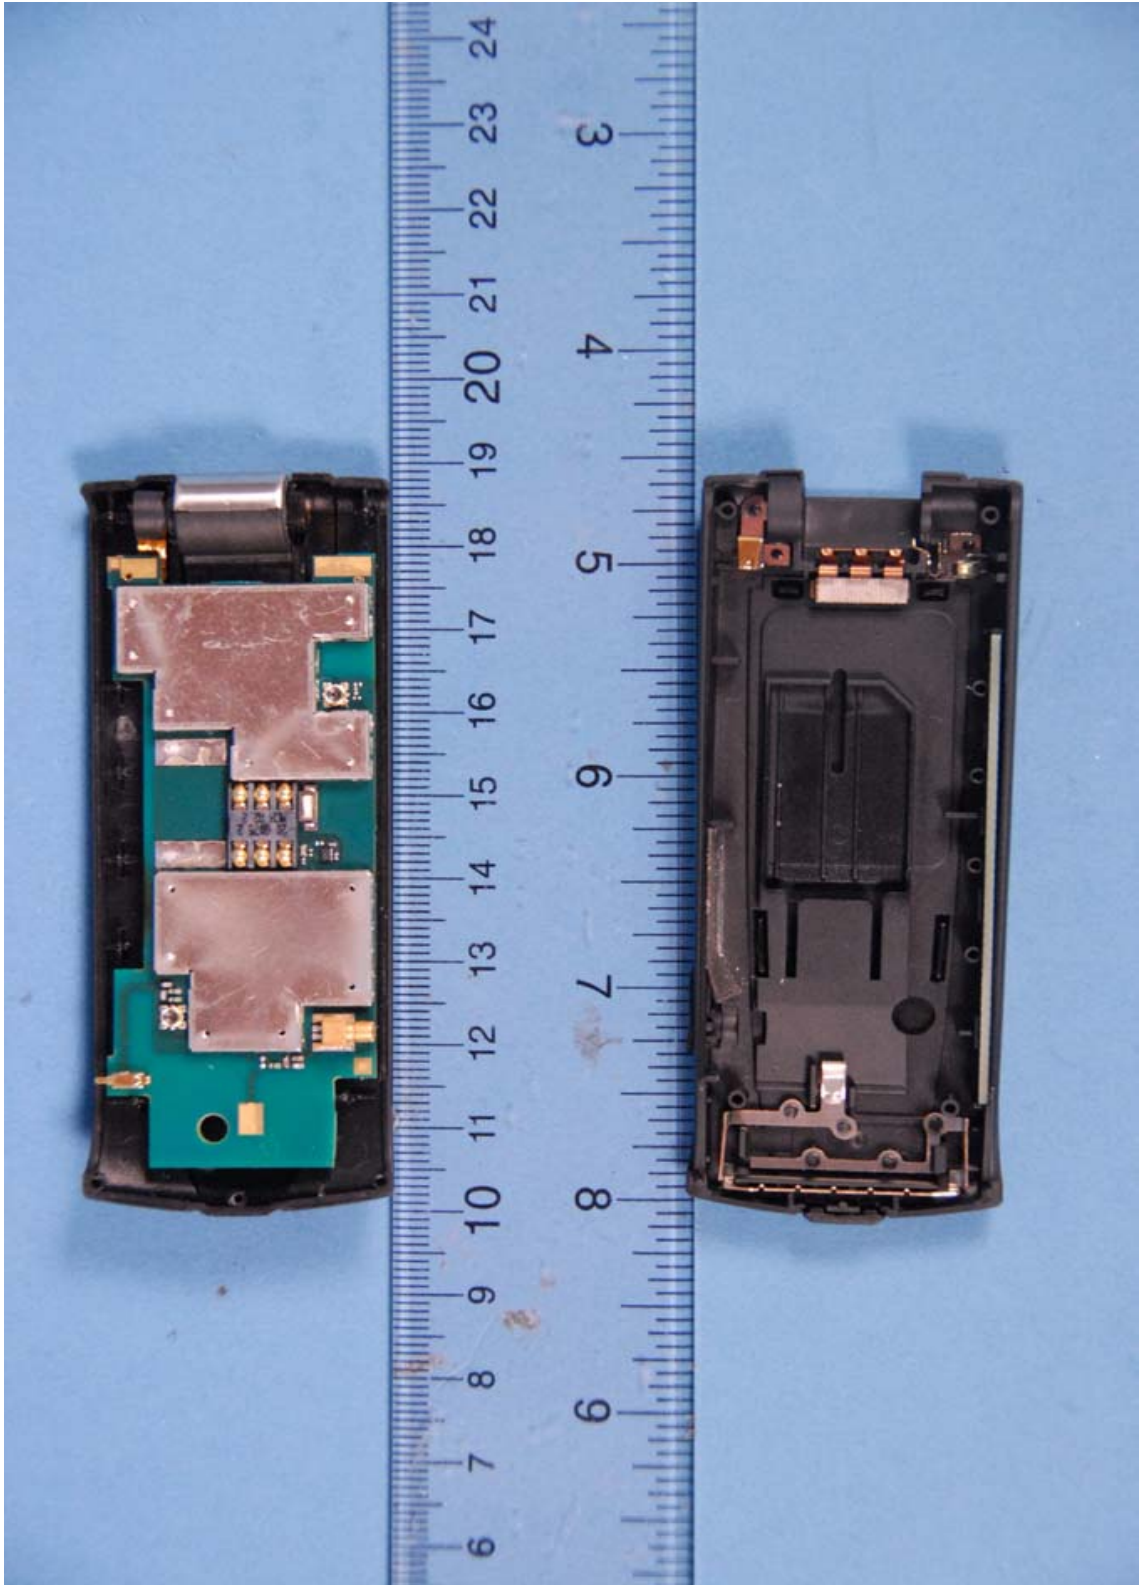

INTERNAL PHOTOGRAPHS

	NOVATEL WIRELESS INC. FCC ID: PKRNVWMC551S	Model: MC551
Internal Photos	EUT Type: Cellular/PCS CDMA/EvDO and 700MHz LTE USB Modem	Page 1 of 8

	NOVATEL WIRELESS INC. FCC ID: PKRNVWMC551S	Model: MC551
Internal Photos	EUT Type: Cellular/PCS CDMA/EvDO and 700MHz LTE USB Modem	Page 2 of 8

	<p>NOVATEL WIRELESS INC. FCC ID: PKRNVWMC551S</p>	<p>Model: MC551</p>
<p>Internal Photos</p>	<p>EUT Type: Cellular/PCS CDMA/EvDO and 700MHz LTE USB Modem</p>	<p>Page 3 of 8</p>

	NOVATEL WIRELESS INC. FCC ID: PKRNVWMC551S	Model: MC551
Internal Photos	EUT Type: Cellular/PCS CDMA/EvDO and 700MHz LTE USB Modem	Page 4 of 8

	NOVATEL WIRELESS INC. FCC ID: PKRNVWMC551S	Model: MC551
Internal Photos	EUT Type: Cellular/PCS CDMA/EvDO and 700MHz LTE USB Modem	Page 5 of 8

	NOVATEL WIRELESS INC. FCC ID: PKRNVWMC551S	Model: MC551
Internal Photos	EUT Type: Cellular/PCS CDMA/EvDO and 700MHz LTE USB Modem	Page 6 of 8

	NOVATEL WIRELESS INC. FCC ID: PKRNVWMC551S	Model: MC551
Internal Photos	EUT Type: Cellular/PCS CDMA/EvDO and 700MHz LTE USB Modem	Page 7 of 8

	<p>NOVATEL WIRELESS INC. FCC ID: PKRNVWMC551S</p>	<p>Model: MC551</p>
<p>Internal Photos</p>	<p>EUT Type: Cellular/PCS CDMA/EvDO and 700MHz LTE USB Modem</p>	<p>Page 8 of 8</p>