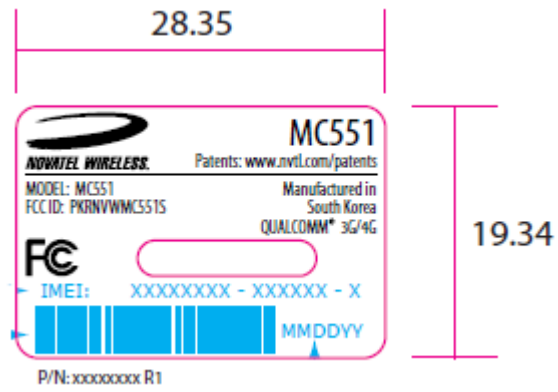

## PKRNVWMC551S - Label

## PKRNVWMC551S - Label Location

The label will be located with the SIM Card on the back of the device.