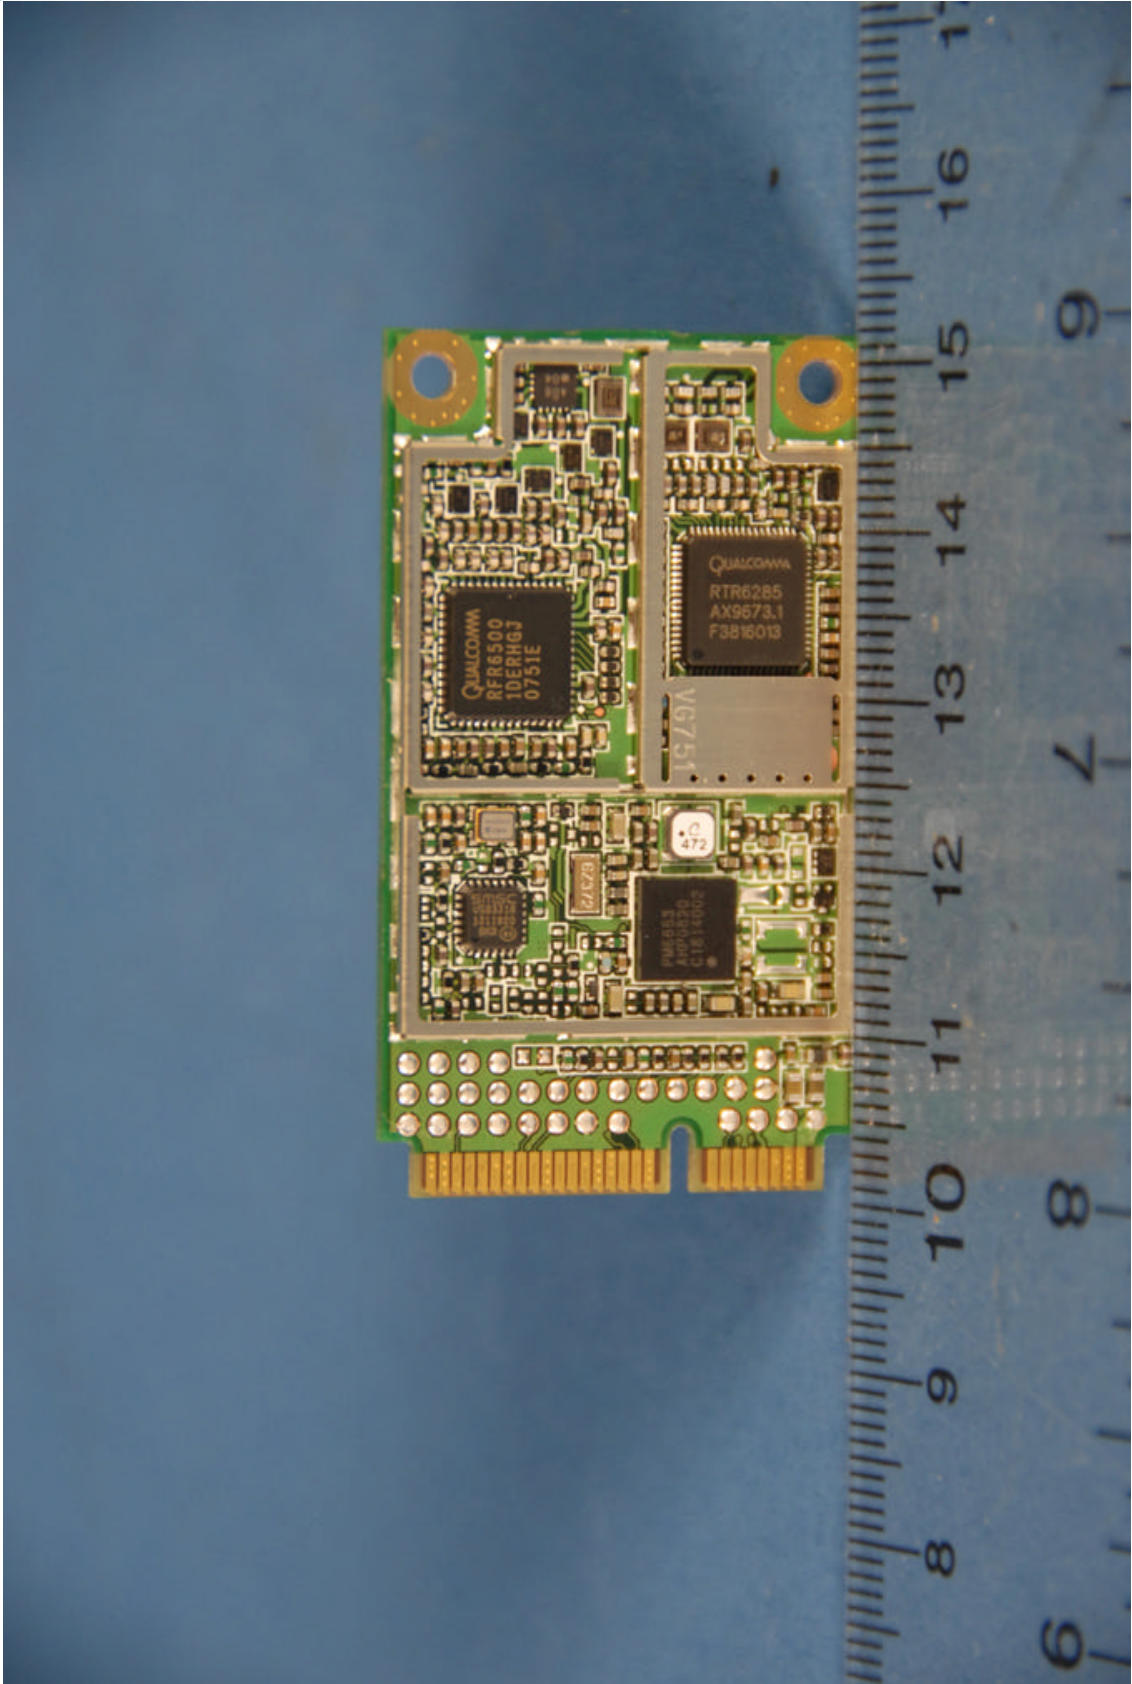

Novatel FCC ID: PKRNVWMC1000	Model: MC1000
Internal Photos	EUT Type: 850/1900 GSM/WCDMA USB Modem	Page 9 of 10