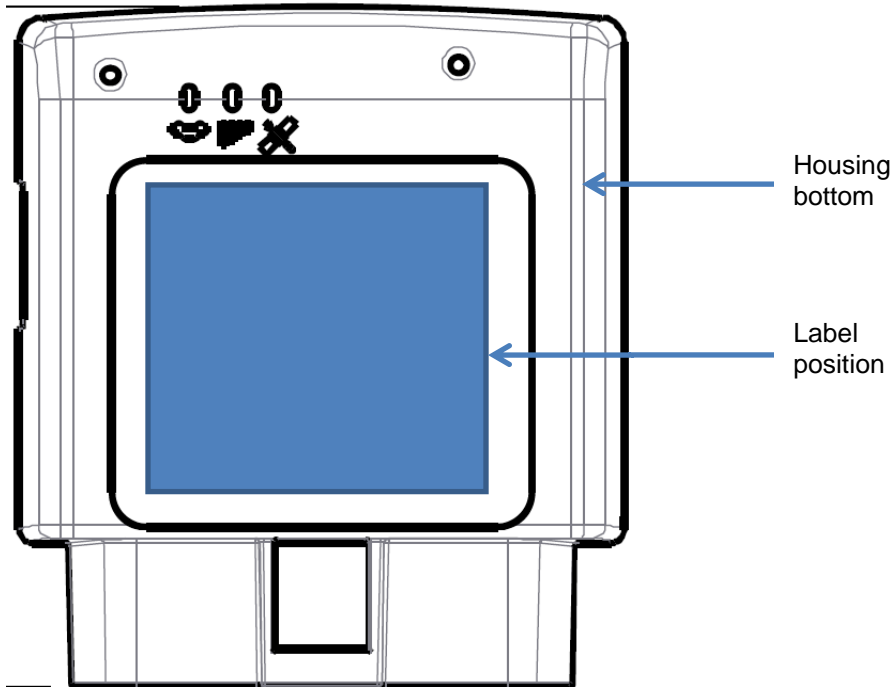

GSM2398-00 Label Location

1. Label Placement

2. Label

NOVATEL WIRELESS, INC.
9645 Scranton Road, Suite 205, San Diego, California USA, 92121
Toll Free: 888.888.9231 Main: 858.812.3400 Fax: 858.812.3402
Internet: www.novatelwireless.com