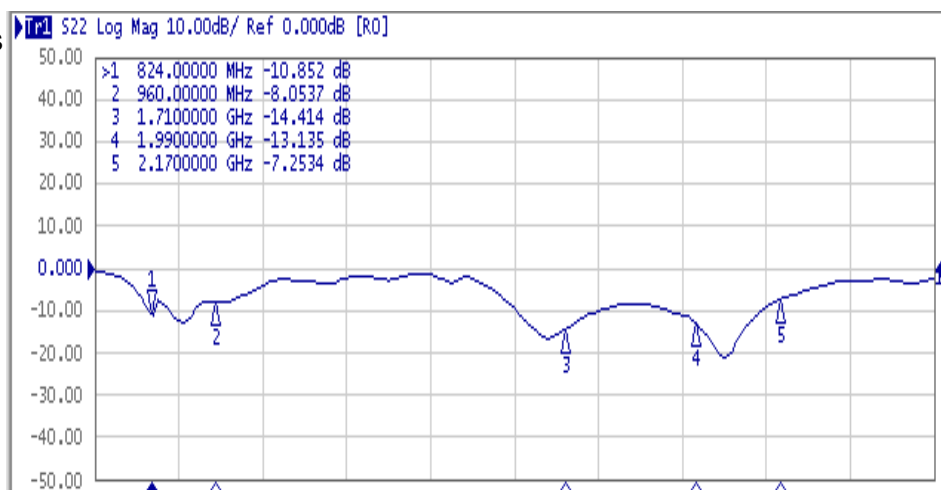

Model. CWX-614XSAXX-999

Test Report

Return loss/V.S.W.R

Return loss

V.S.W.R.