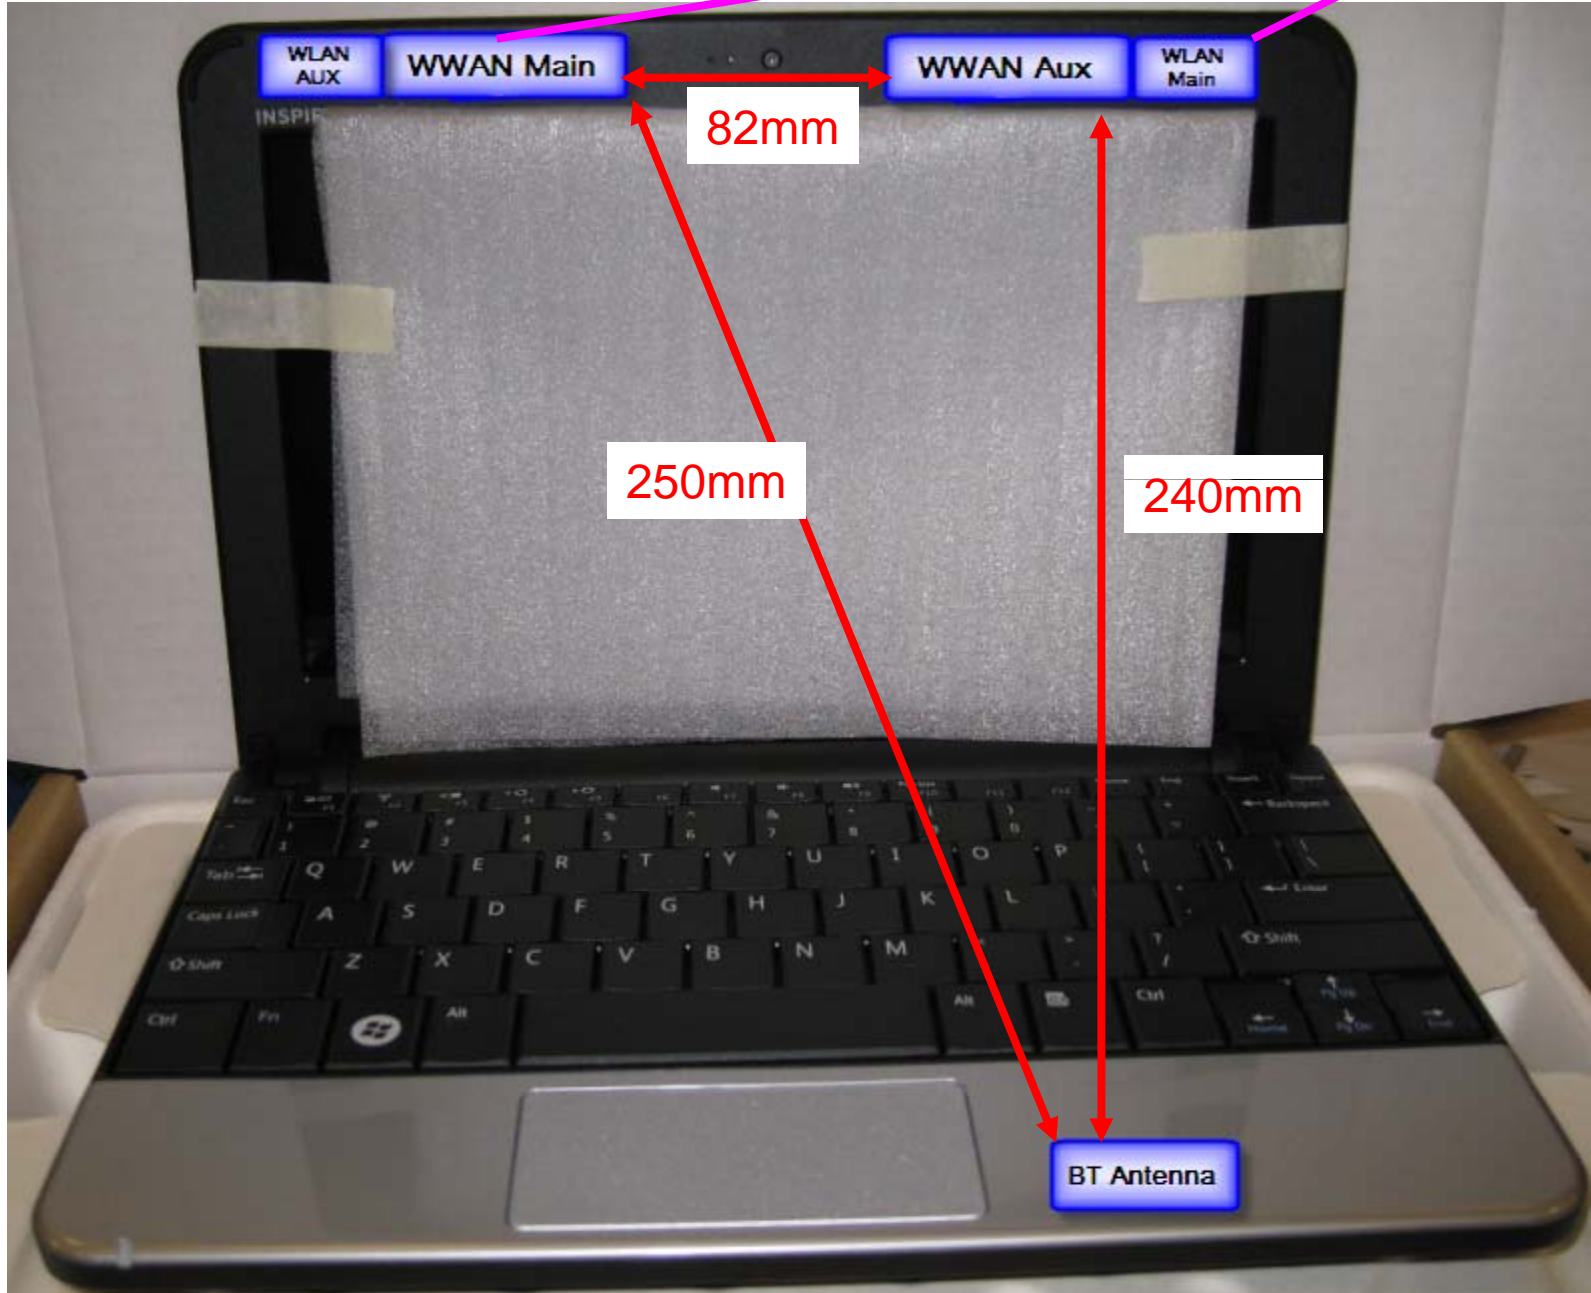

# User View → WLAN+WWAN Combo Antenna