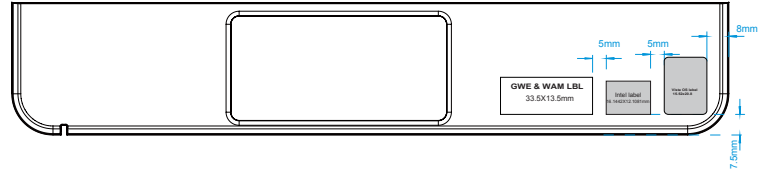

Palm rest label for Vista OS