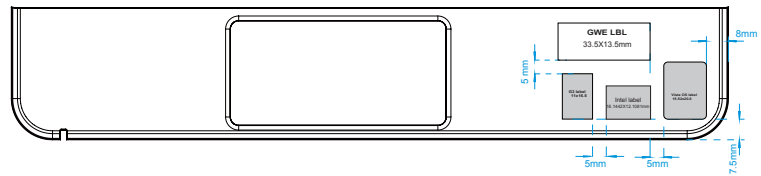

Palm rest label for CMCC SKU