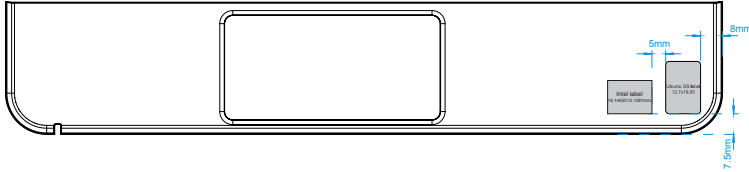

KIU20 BEAR LABEL LOCATION

Scale:50%

REV 0.3 LEDA_WANG 2009/05/21

Logic Upper label location

Palm rest label FOR Ubuntu OS