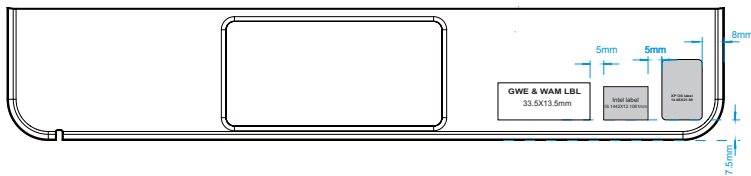

Palm rest label for XP OS