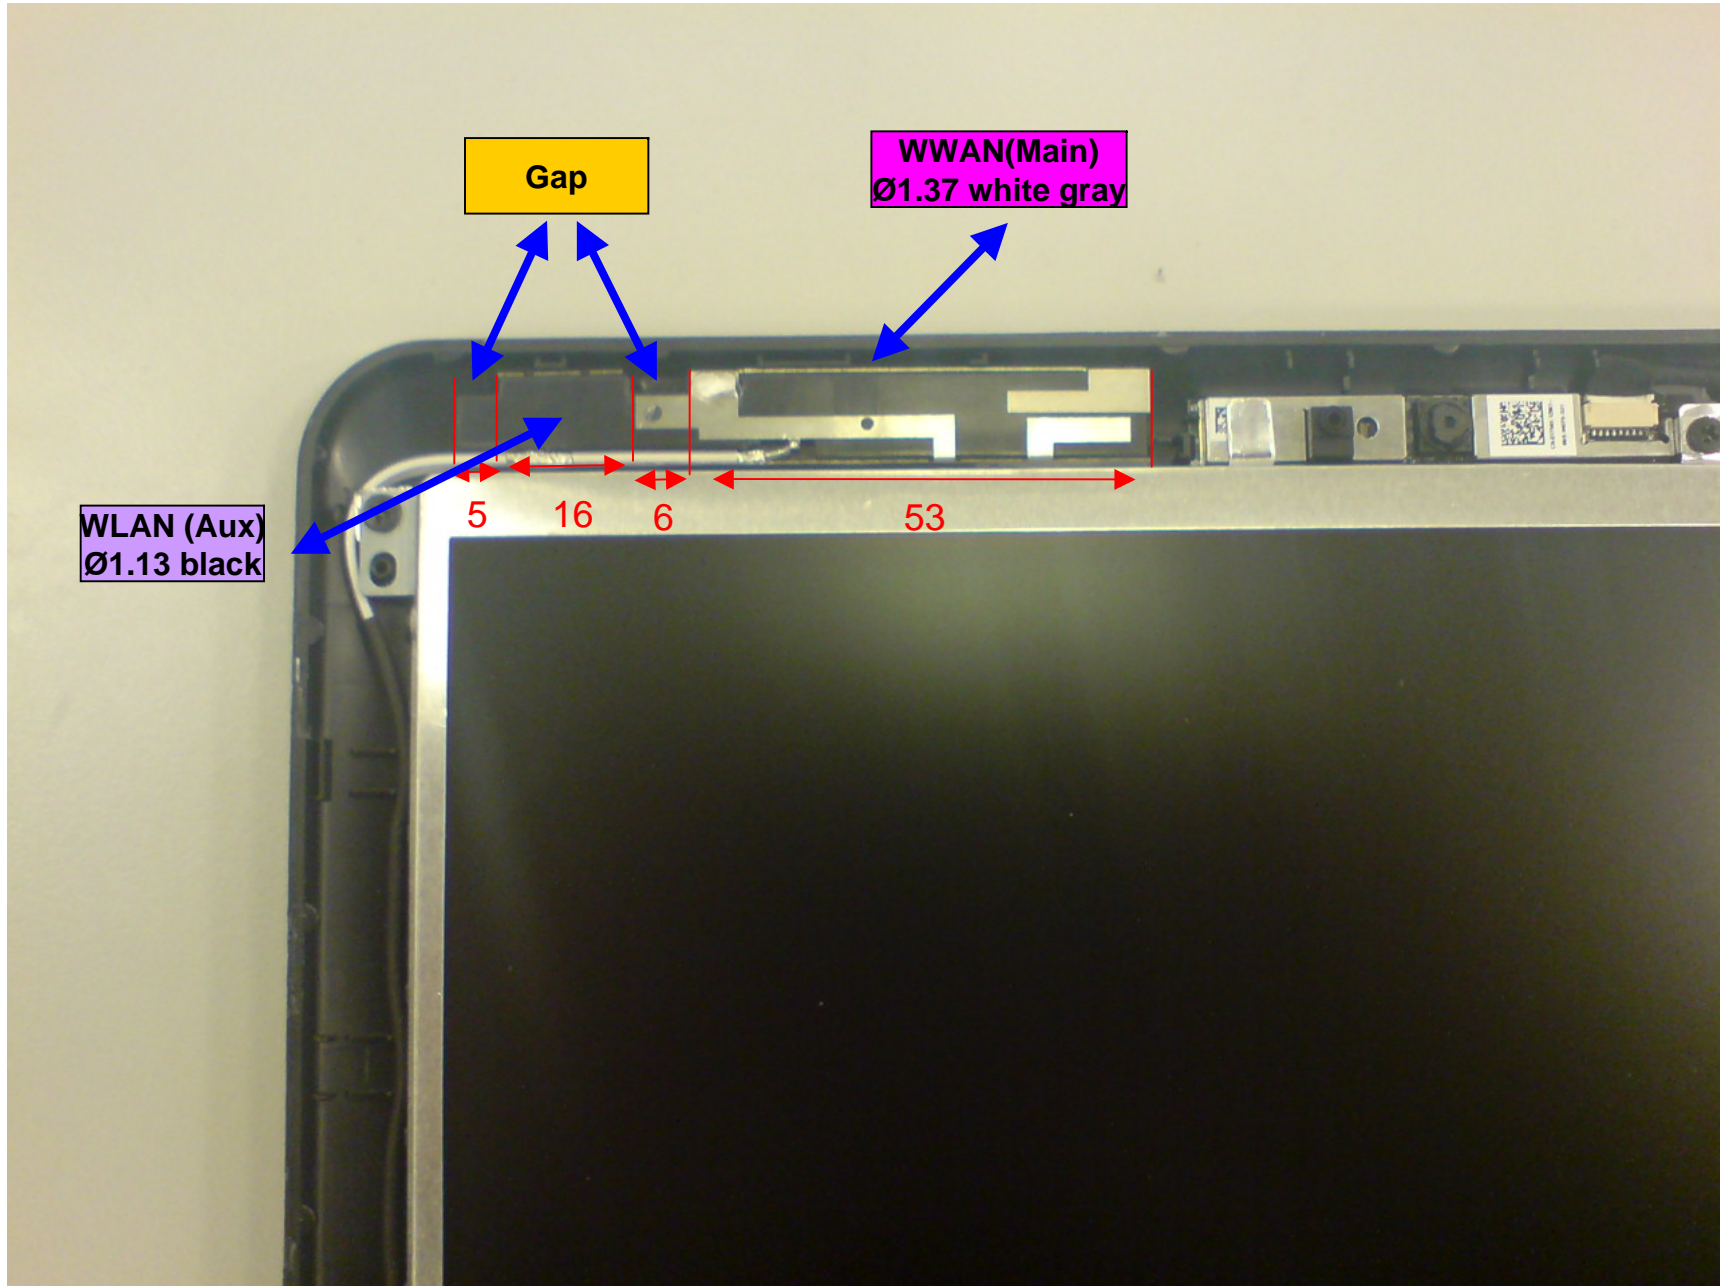

Antenna Location for KIU10

Antenna Location (L) for KIU10

Antenna Location (R) for KIU10

Antenna Location for KIU10

Antenna location

90°

233.5mm

BT location

BT location (module+Antenna)

6mm

BT location (module+Antenna)

7mm