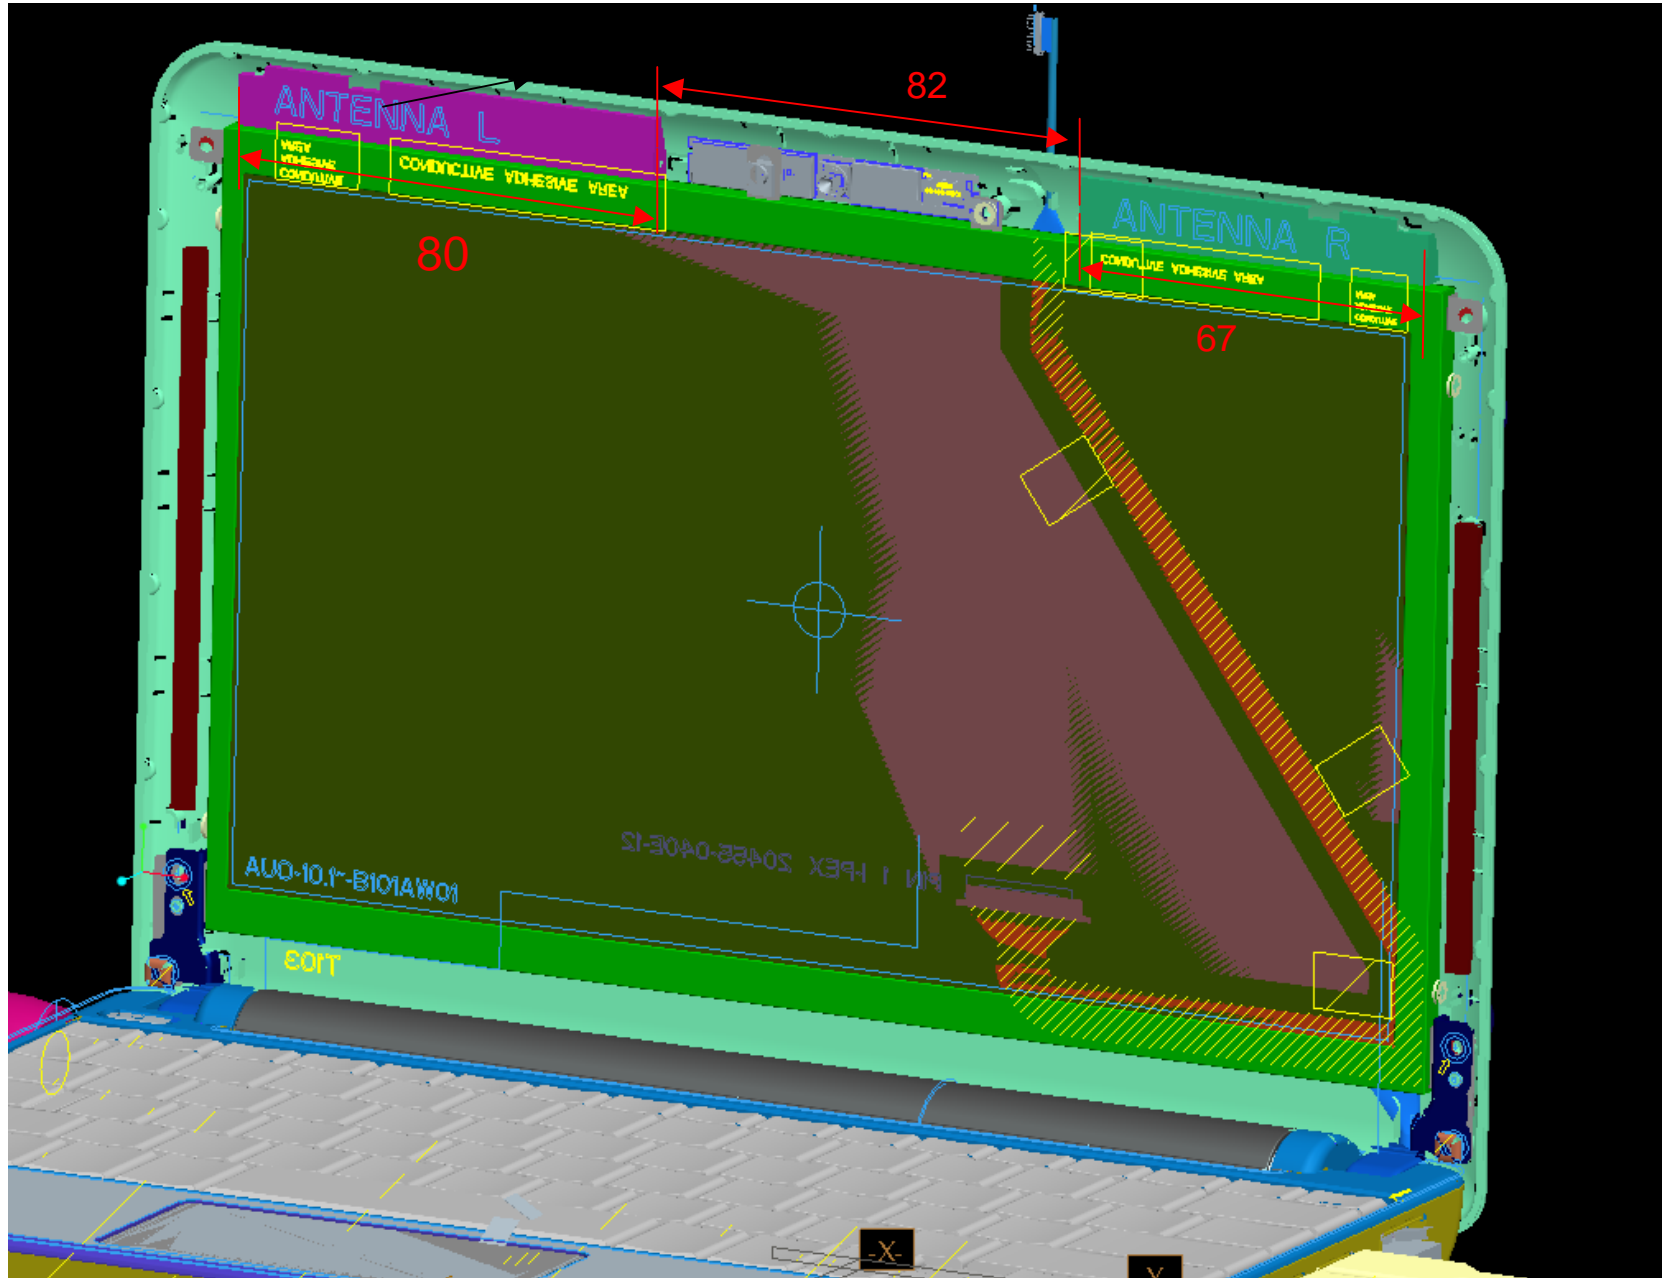

Antenna Location for KIU10

Antenna Location (L) for KIU10

Antenna Location (R) for KIU10

Antenna Location for KIU10

Antenna location

90°

233.5mm

BT location

BT location (module+Antenna)

6mm

BT location (module+Antenna)

7mm