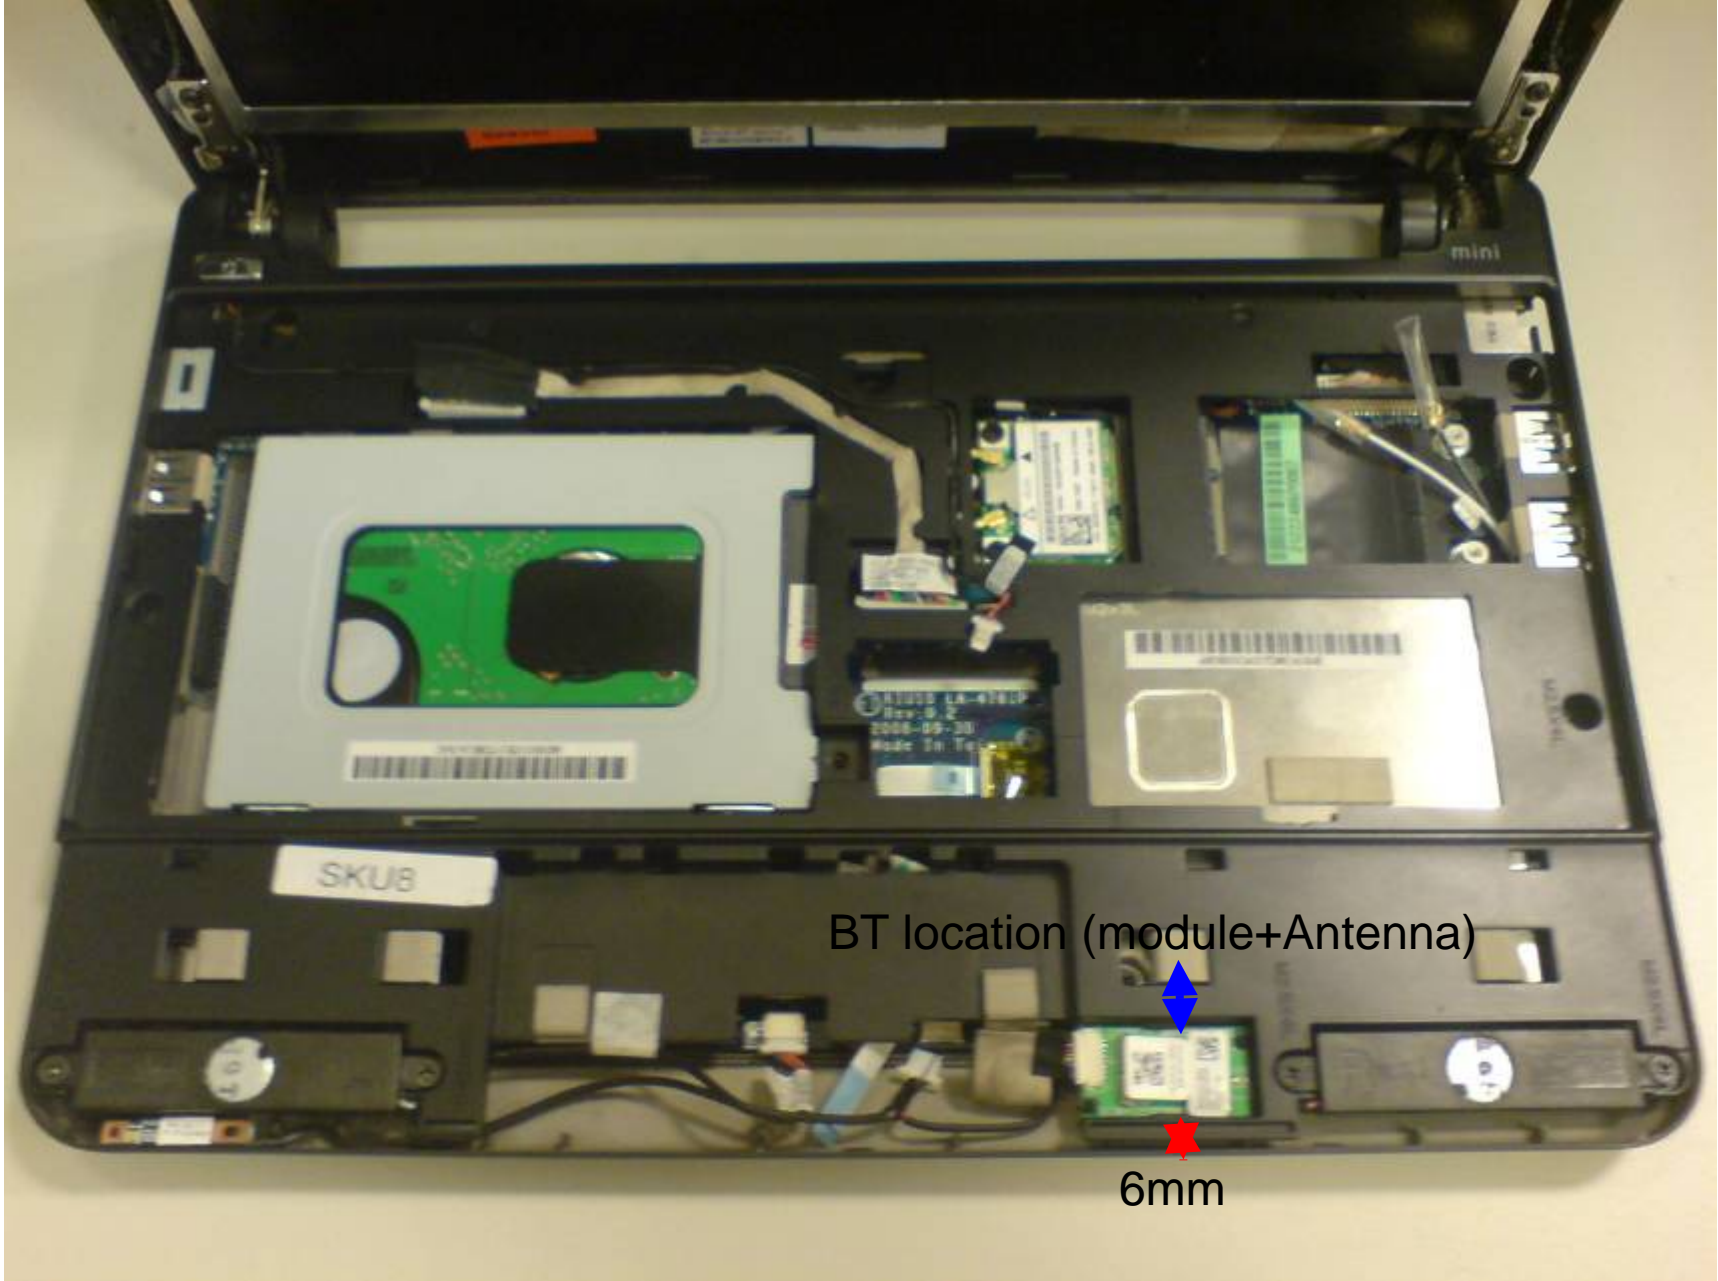

Antenna Location for KIU10

Antenna Location (L) for KIU10

Antenna Location (R) for KIU10

Antenna Location for KIU10

Antenna location

90°

233.5mm

BT location

BT location (module+Antenna)

6mm

BT location (module+Antenna)

7mm