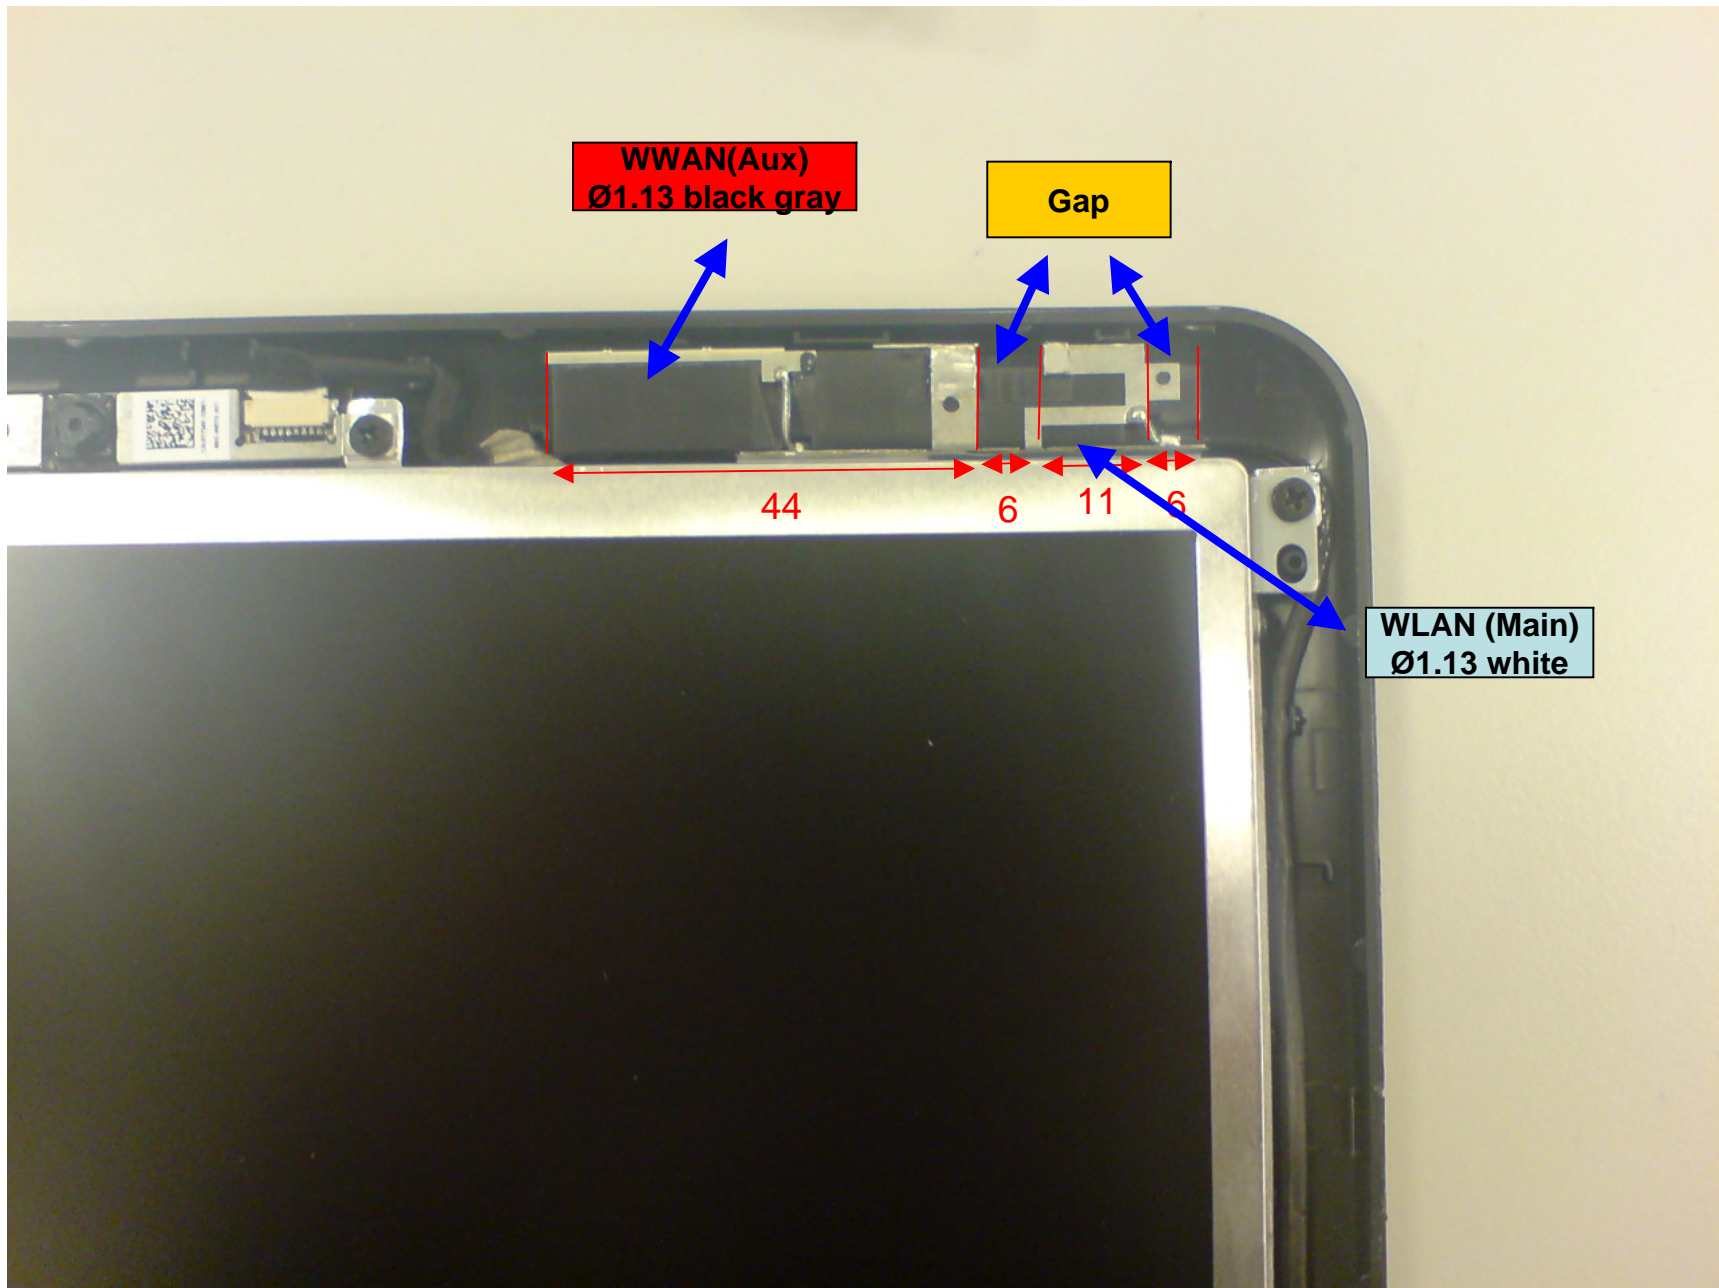

Antenna Location for KIU10

Antenna Location (L) for KIU10

Antenna Location (R) for KIU10

Antenna Location for KIU10

Antenna location

90°

233.5mm

BT location

BT location (module+Antenna)

6mm

BT location (module+Antenna)

7mm