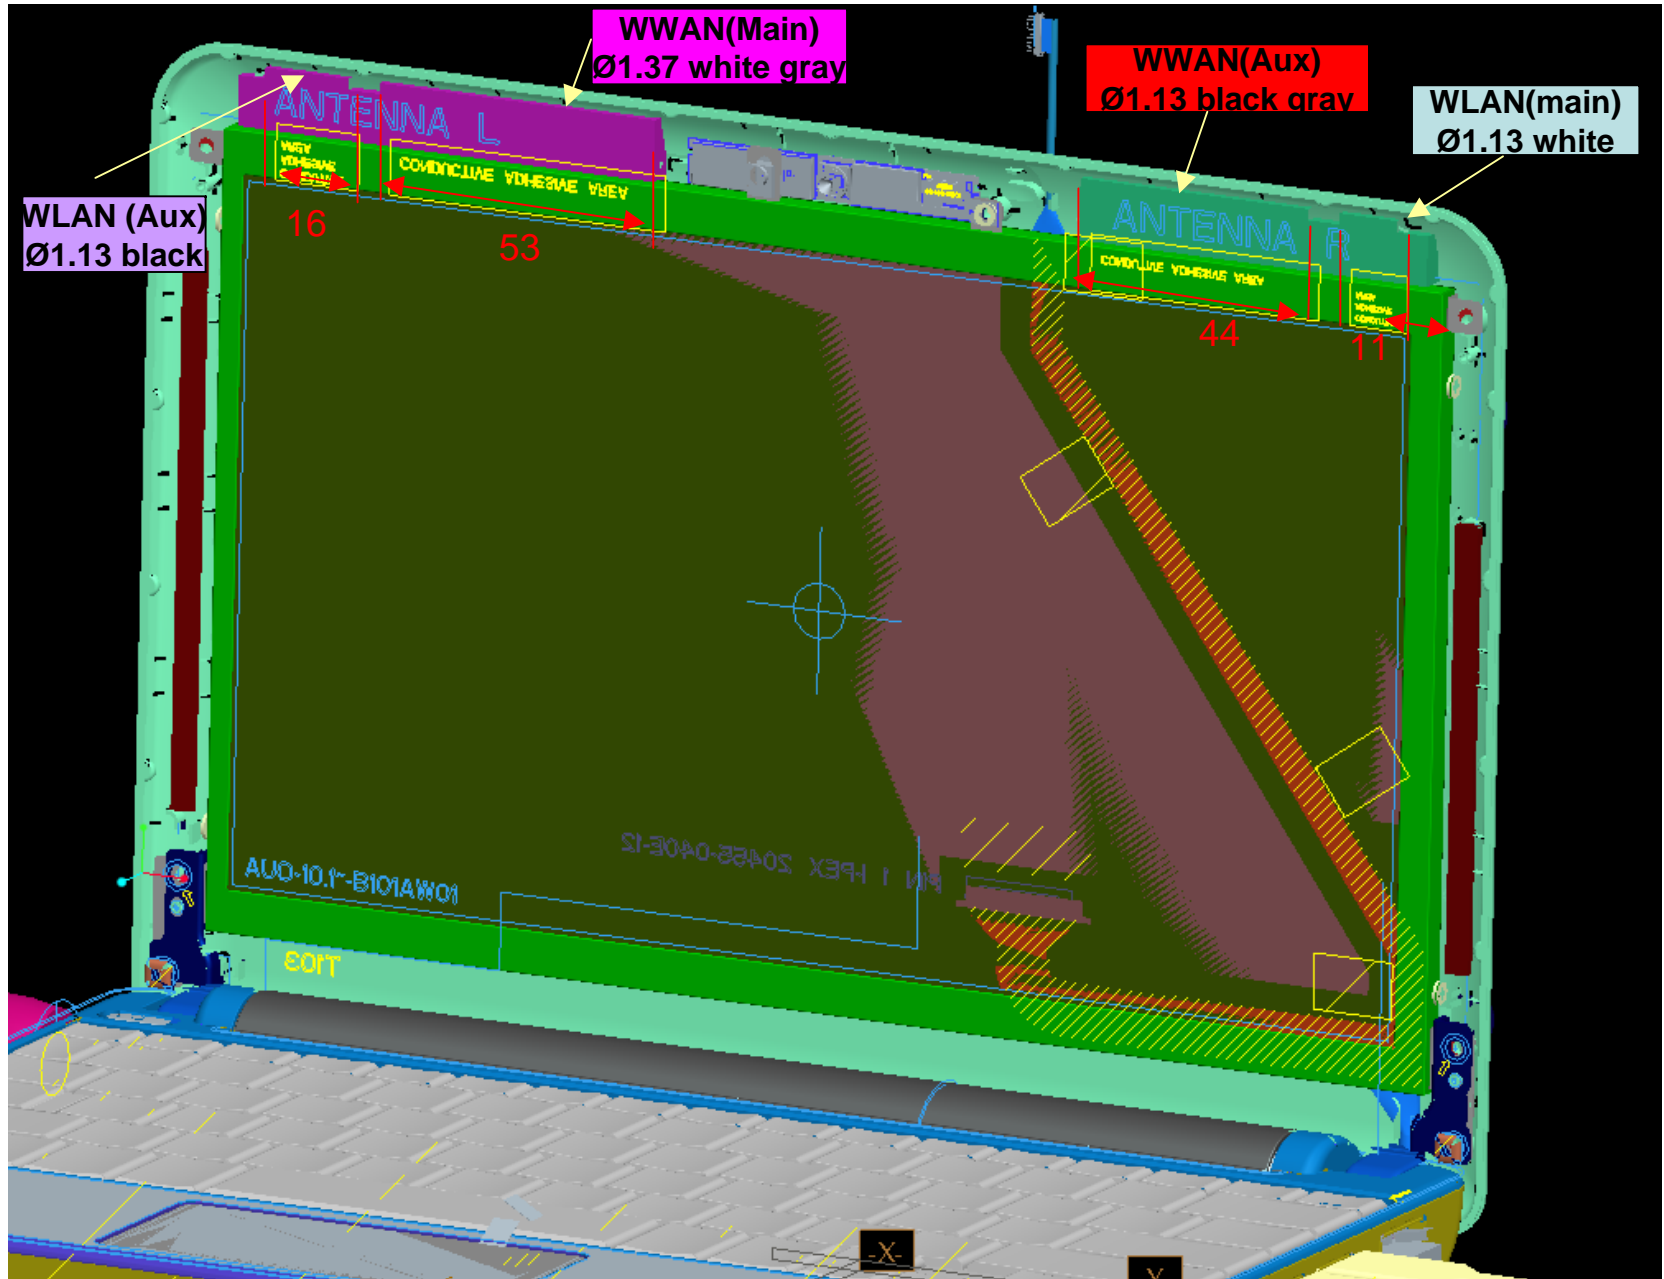

Antenna Location for KIU10

Antenna Location (L) for KIU10

Antenna Location (R) for KIU10

Antenna Location for KIU10

Antenna location

90°

233.5mm

BT location

BT location (module+Antenna)

6mm

BT location (module+Antenna)

7mm