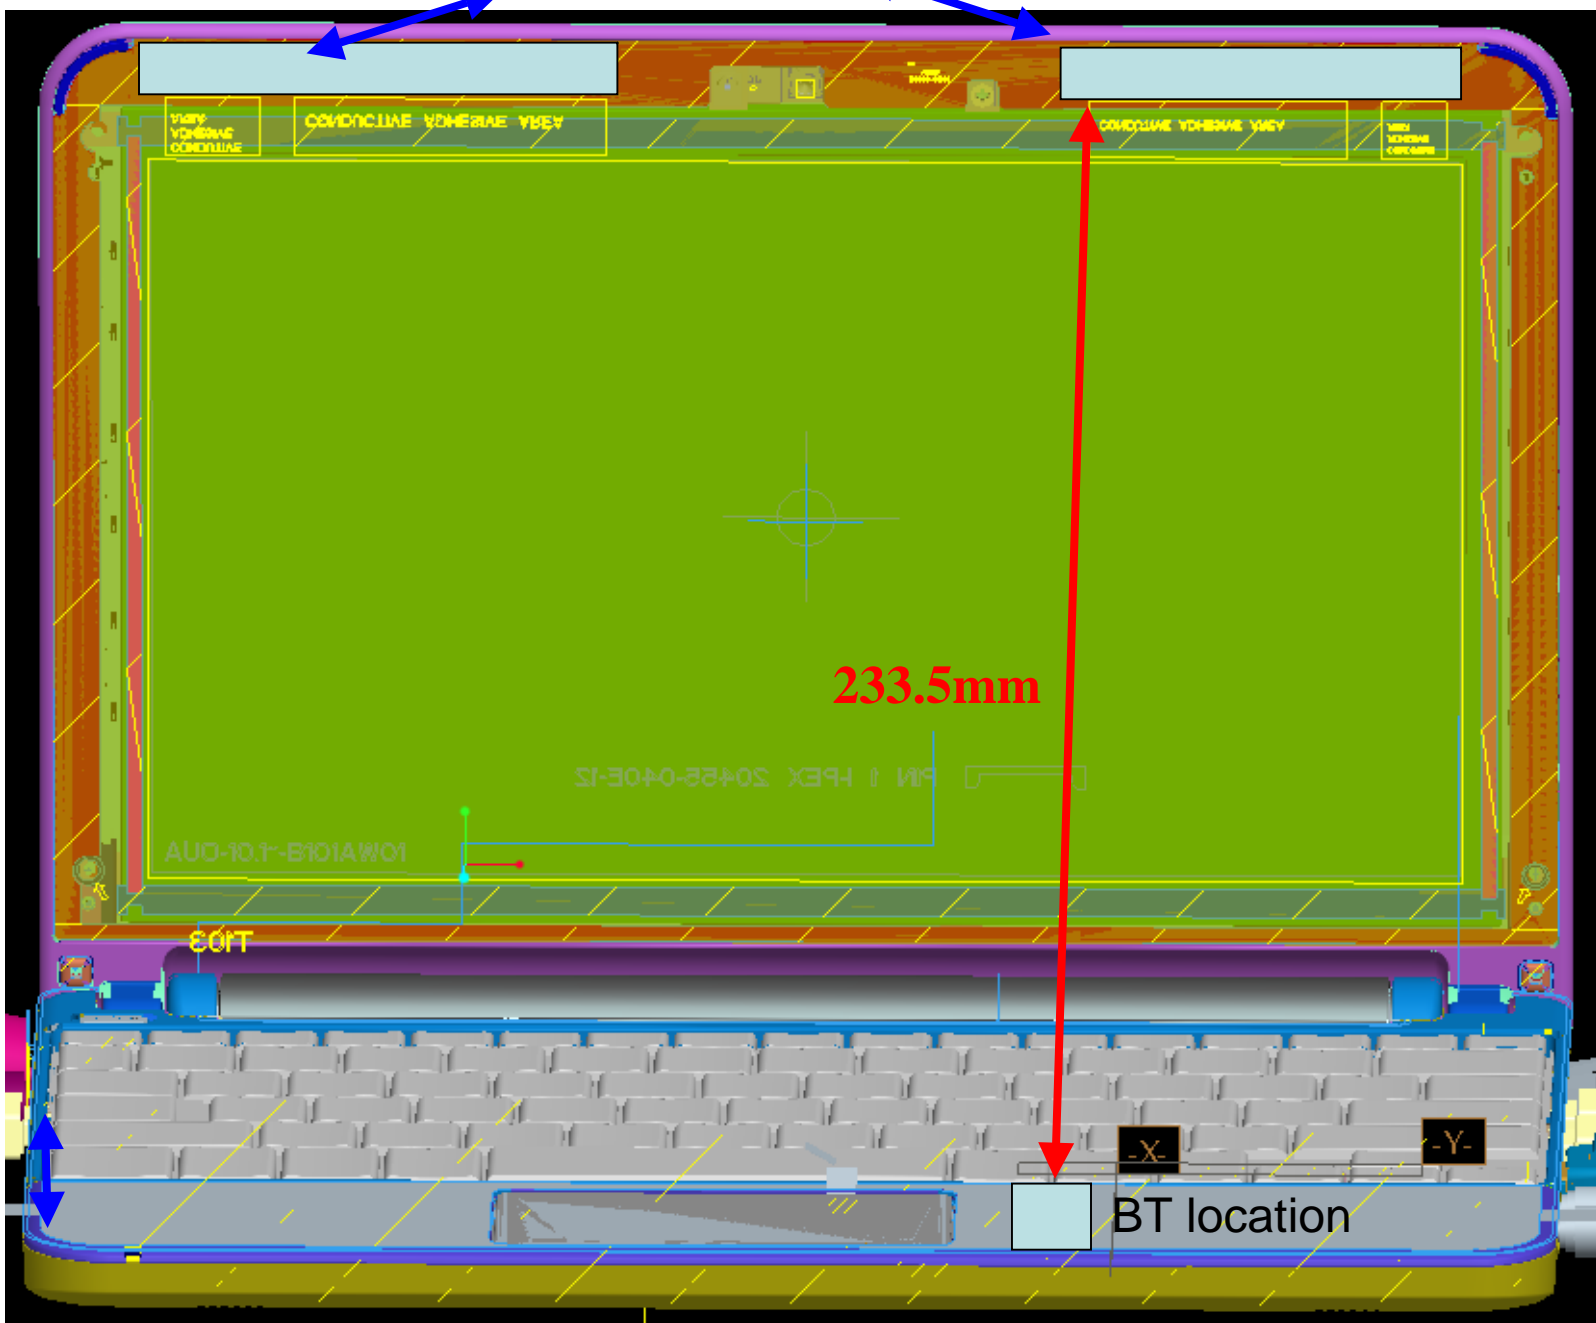

Antenna Location for KIU10

Antenna Location (L) for KIU10

Antenna Location (R) for KIU10

Antenna Location for KIU10

Antenna location

90°

233.5mm

BT location

BT location (module+Antenna)

6mm

BT location (module+Antenna)

7mm