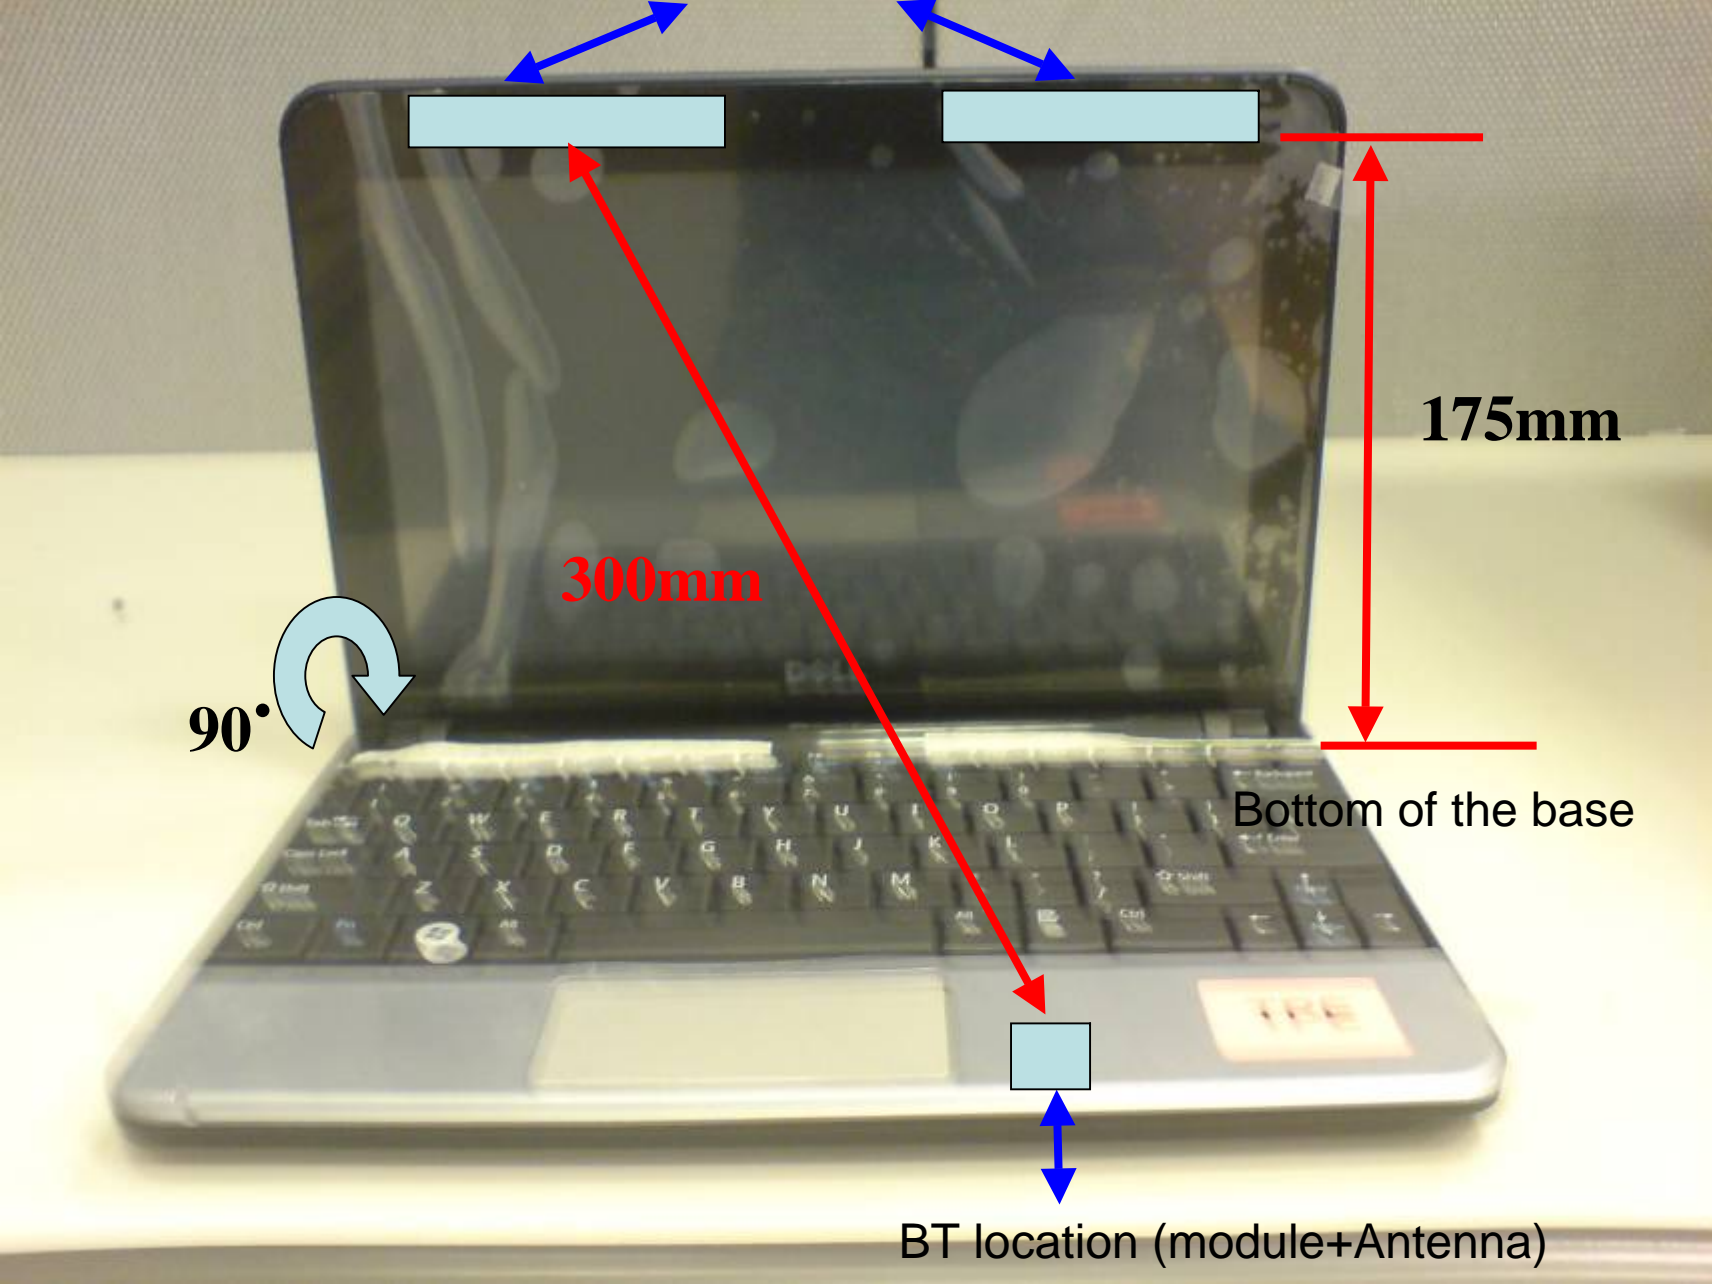

Antenna Location for KIU10

Antenna Location (L) for KIU10

Antenna Location (R) for KIU10

Antenna Location for KIU10

Antenna location

90°

233.5mm

BT location

BT location (module+Antenna)

6mm

BT location (module+Antenna)

7mm