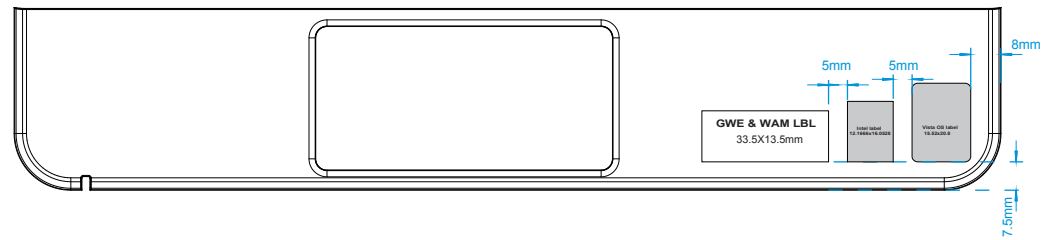

Palm rest label for Vista OS

GWE label (only for China)
HG04G001100
DELL P/N: R113D
33.5X13.5mm

WAM label (only for India)
HG00X001B00
DELL P/N: Y841K
33.5X13.5mm

Palm rest label for XP OS

GWE label (only for China)
HG04G001100
DELL P/N: R113D
33.5X13.5mm

WAM label (only for India)
HG00X001B00
DELL P/N: Y841K
33.5X13.5mm