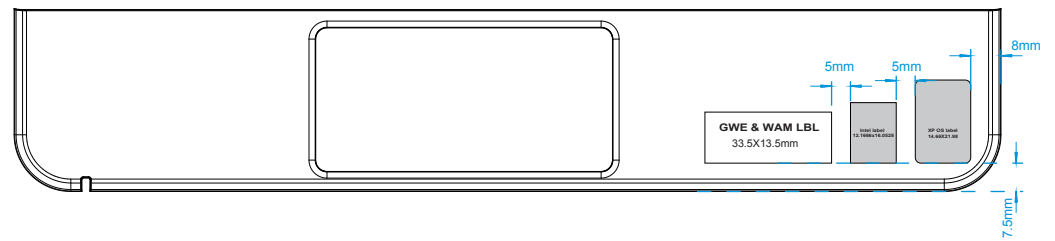

Logic Upper label location

Palm rest label FOR Ubuntu OS

Palm rest label for Vista OS

GWE label (only for China)
HG04G001100
DELL P/N: R113D
33.5X13.5mm

WAM label (only for India)
HG00X001B00
DELL P/N: Y841K
33.5X13.5mm

Palm rest label for XP OS

GWE label (only for China)
HG04G001100
DELL P/N: R113D
33.5X13.5mm

WAM label (only for India)
HG00X001B00
DELL P/N: Y841K
33.5X13.5mm

Logic Lower label location