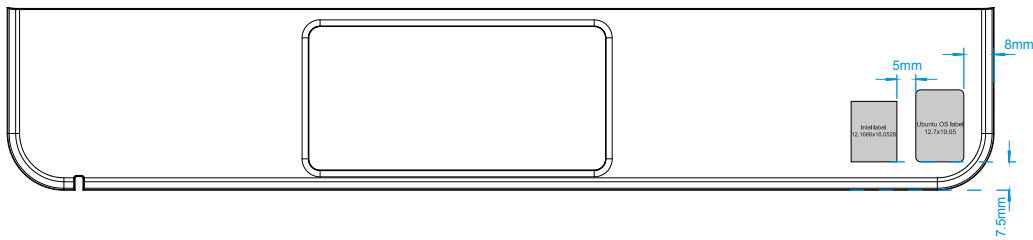

Logic Upper label location

Palm rest label FOR Ubuntu OS