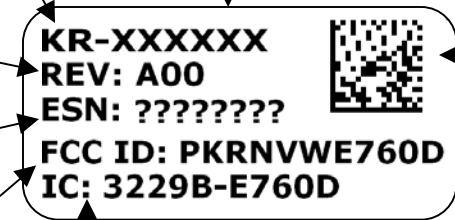

Dell Country Code and Dell Part Number
 Verdana 5 Pt Bold
 "CC-NNNNNN"
 For CC, Use table 2
 For NNNNNN, Use Table 1

Background
 of label is
 DELL grey

Dell Revision Code
 Verdana 5 pt Bold
 TEXT: "REV:" NNN
 For NNN Use Table 1

ESN Readable
 TEXT: "ESN"
 Verdana 5 pt Bold
 TEXT: "NNNNNNNN"
 Verdana 5 pt Bold
 ESN of the modem

FCC
 TEXT: "FCC ID: NNNNNNNNNN"
 Verdana 5 pt Bold
 For NNNNNNNNNN Use Table 1

IC
 TEXT: "IC:" NNNNNN-NNNN
 Verdana 5 pt Bold
 For NNNNN-NNNN Use Table 1

Dell PPID Barcode
 Barcode Type: Datamatrix
 18 X 18 – 15 mils- Ratio 1:3
 Data:CCPPPPPPSSSSSYMDNNNNAAA-EEEEEEEE
CC Country Code, Use **Table 2**
PPPPPP Dell Product SKU, Use **Table 1**
SSSSS Dell Ship To Location, Use **Table 3**
Y Year (2007 = 7), Use **Table 4**
M Month (5 = 5, 12 = C), Use **Table 4**
D Day (1 = 1, 15 = F, 31 = V), Use **Table 4**
NNNN Serial Number
AAA Dell Revision Number, Use **Table 1**
 "-" Dash
EEEEEEEE ESN in Hex