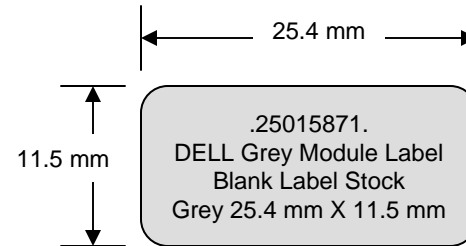

NOT YET RELEASED-PRELIMINARY

Dell Country Code and Dell Part Number
 Verdana 5 Pt Bold
 "CC-NNNNNN"
 For CC, Use table 2
 For NNNNNN, Use Table 1

Dell Revision Code
 Verdana 5 pt Bold
 TEXT: "REV:" NNN
 For NNN Use Table 1

ESN Readable
 TEXT: "ESN"
 Verdana 5 pt Bold
 TEXT: "NNNNNNNN"
 Verdana 5 pt Bold
 ESN of the modem

FCC
 TEXT: "FCC: NNNNNNNNNNN"
 Verdana 5 pt Bold
 For NNNNNNNNNNN Use Table 1

Dell PPID Barcode
 Barcode Type: Datamatrix
 18 X 18 – 15 mils- Ratio 1:3
 Data:CCPPPPPPSSSSSYMDNNNNAAA-EEEEEEEE

CC	Country Code, Use Table 2
PPPPPP	Dell Product SKU, Use Table 1
SSSSS	Dell Ship To Location, Use Table 3
Y	Year (2007 = 7), Use Table 4
M	Month (5 = 5, 12 = C), Use Table 4
D	Day (1 = 1, 15 = F, 31 = V), Use Table 4
NNNN	Serial Number
AAA	Dell Revision Number, Use Table 1
"_"	Dash
EEEEEEEE	ESN in Hex