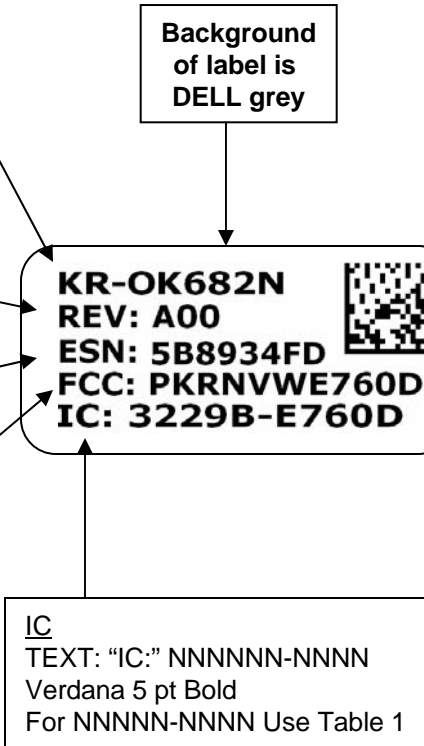

NOT YET RELEASED-PRELIMINARY

Dell Country Code and Dell Part Number
 Verdana 5 Pt Bold
 "CC-NNNNNN"
 For CC, Use table 2
 For NNNNNN, Use Table 1

Dell Revision Code
 Verdana 5 pt Bold
 TEXT: "REV:" NNN
 For NNN Use Table 1

ESN Readable
 TEXT: "ESN"
 Verdana 5 pt Bold
 TEXT: "NNNNNNNN"
 Verdana 5 pt Bold
 ESN of the modem

FCC
 TEXT: "FCC: NNNNNNNNNNN"
 Verdana 5 pt Bold
 For NNNNNNNNNNN Use Table 1

Dell PPID Barcode
 Barcode Type: Datamatrix
 18 X 18 – 15 mils- Ratio 1:3
 Data:CCPPPPPPSSSSSYMDNNNNAAA-EEEEEEEE

CC	Country Code, Use Table 2
PPPPPP	Dell Product SKU, Use Table 1
SSSSS	Dell Ship To Location, Use Table 3
Y	Year (2007 = 7), Use Table 4
M	Month (5 = 5, 12 = C), Use Table 4
D	Day (1 = 1, 15 = F, 31 = V), Use Table 4
NNNN	Serial Number
AAA	Dell Revision Number, Use Table 1
"_"	Dash
EEEEEEEE	ESN in Hex

DATA ITEMS SHOWN ARE FOR REFERENCE ONLY. ALWAYS USE CORRECT VALUES FOR ORDERS BEING PROCESSED.

▲ WWAN ▲

KR-OK682N
REV: A00
ESN: 5B8934FD
FCC: PKRNVWE760D
IC: 3229B-E760