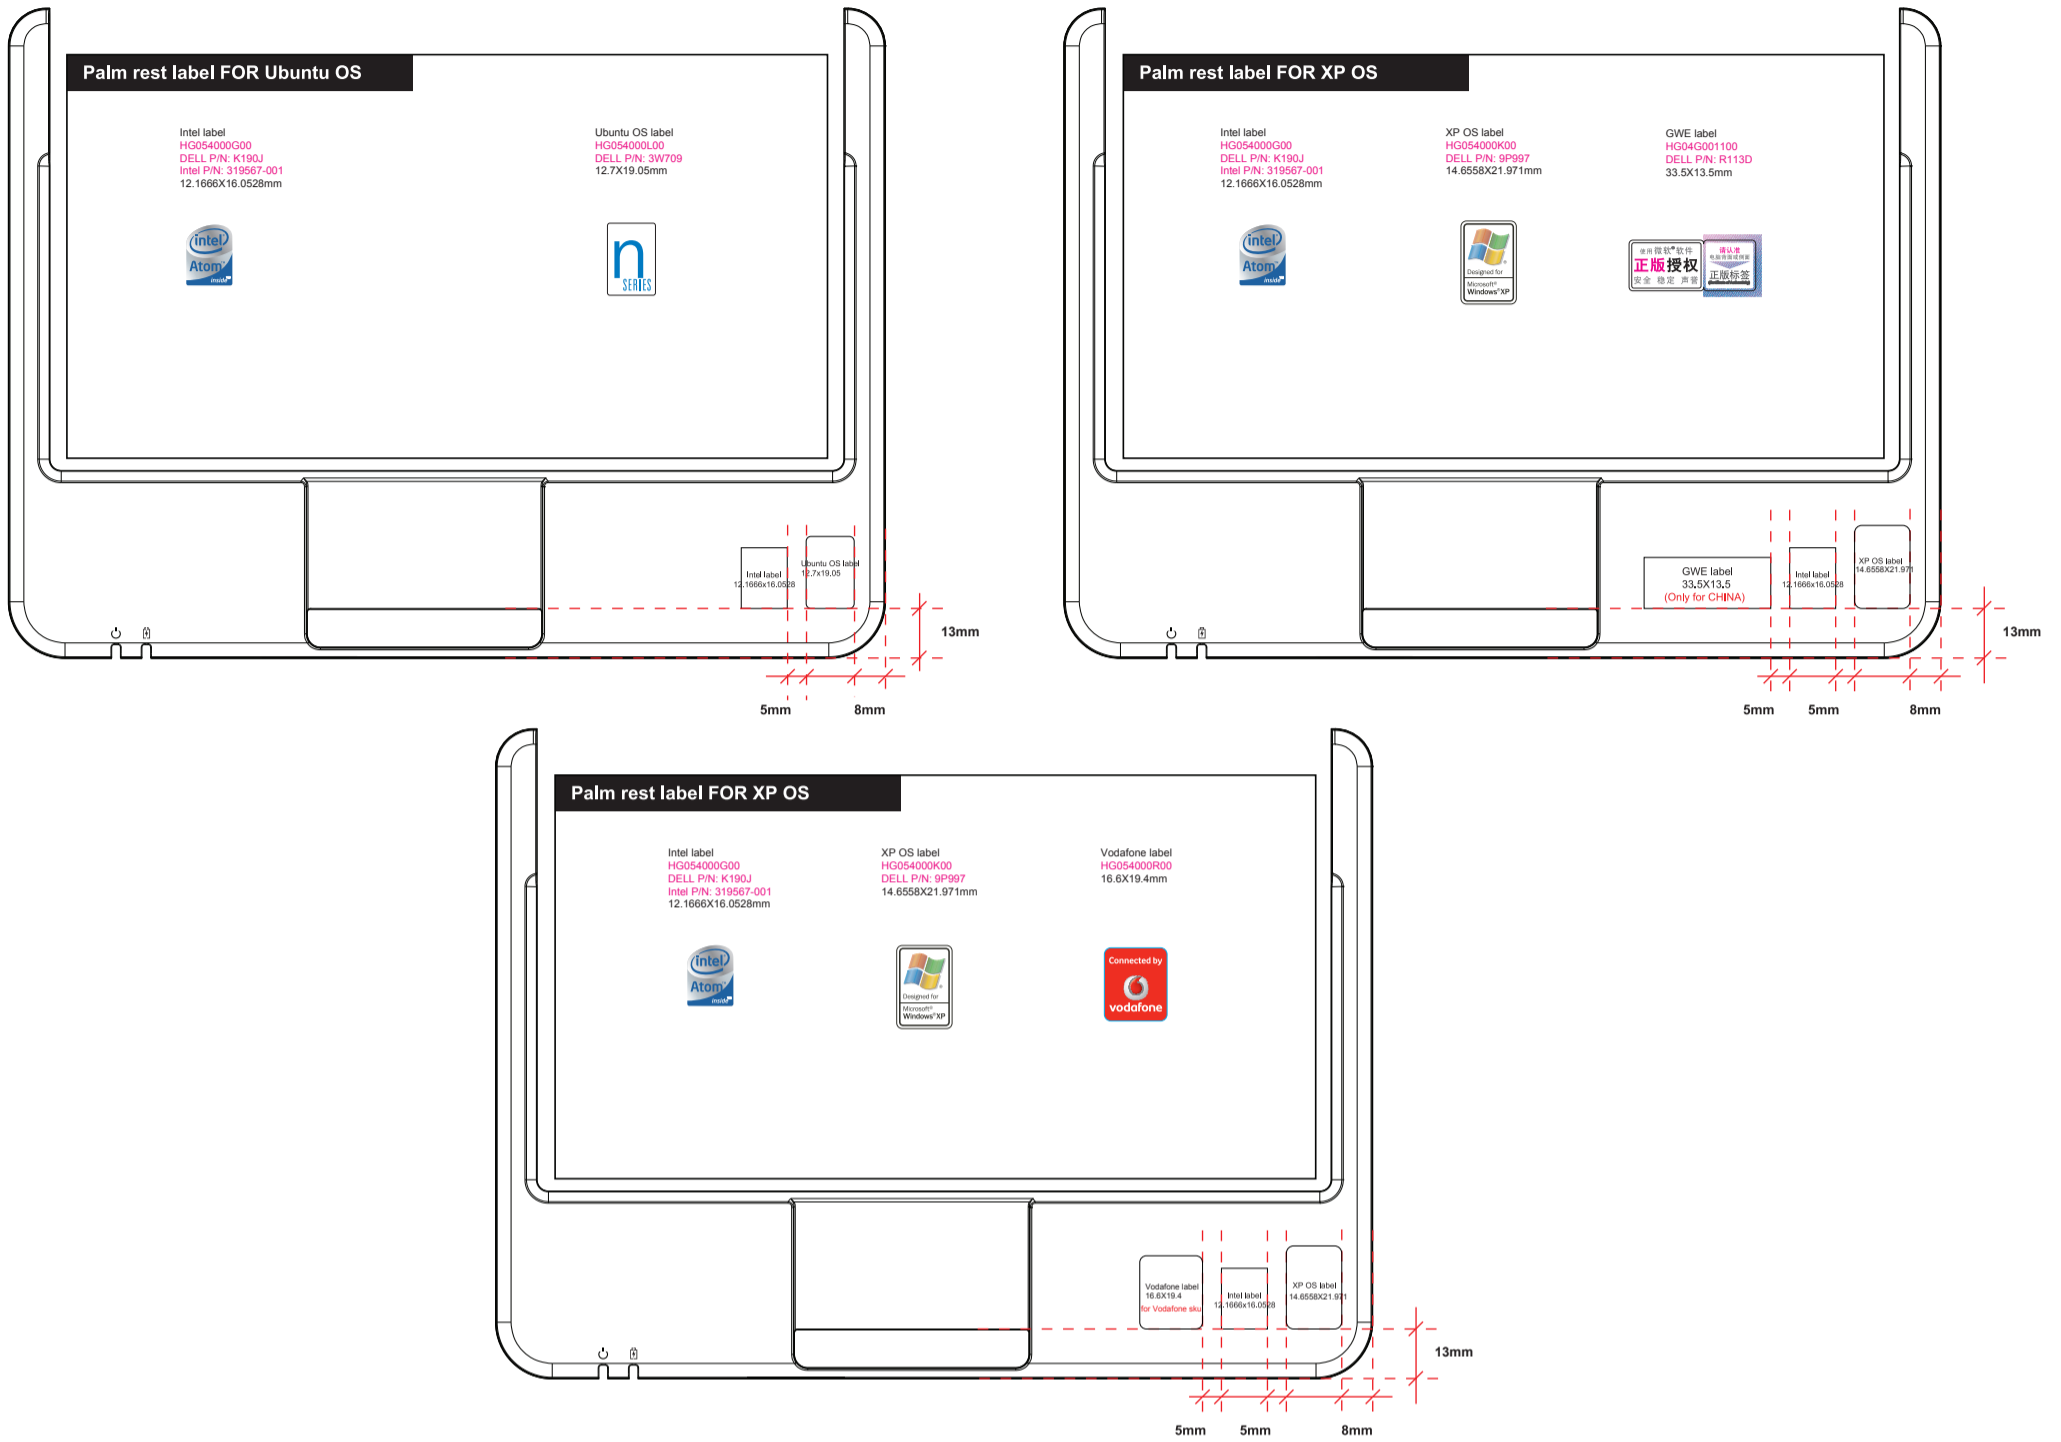

QIAOHONG 8.9" (KIZ00) Label Location

SCALE: 50 %

R.03_Alex Liu 2008/08/15

Logic Upper Label Location

Logic Lower Label Location

RAM door outside view

RAM door inside view