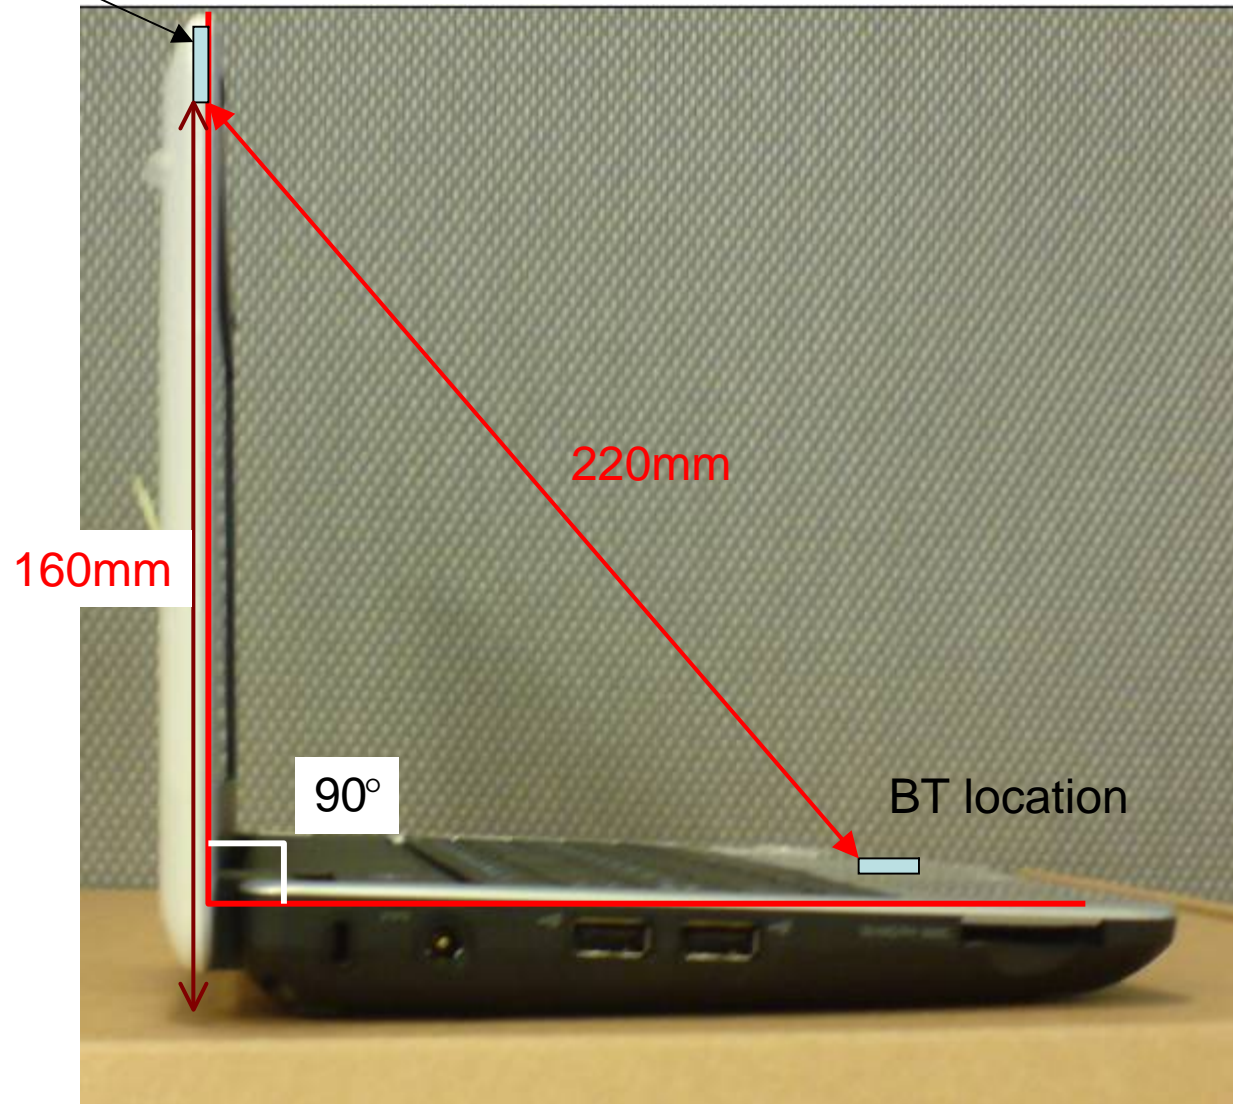

Antenna location

WWAN Main+WLAN Main

WWAN Aux+WLAN Aux

70mm

69.35mm

50mm

220mm

BT location
(module+antenna)

BT location (module+antenna)