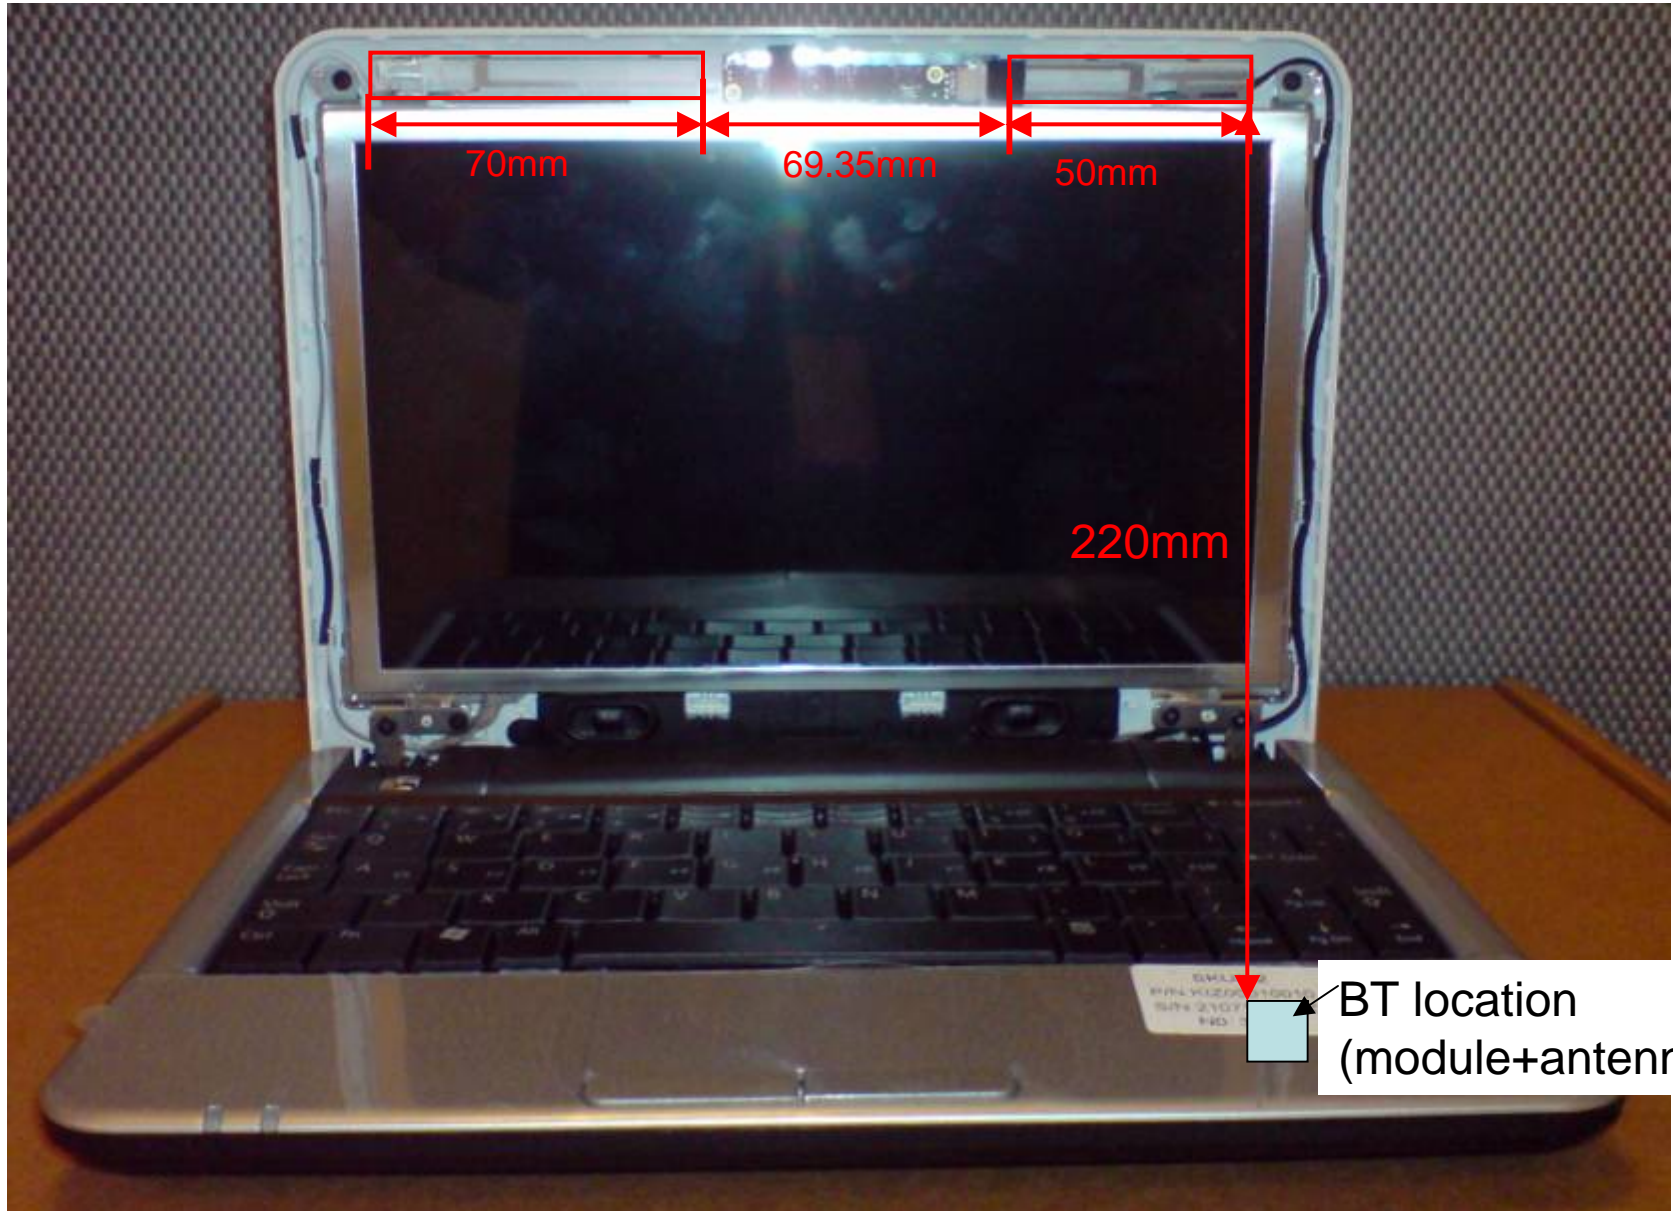

Antenna location

WWAN Main+WLAN Main

WWAN Aux+WLAN Aux

70mm

69.35mm

50mm

220mm

BT location
(module+antenna)

BT location (module+antenna)