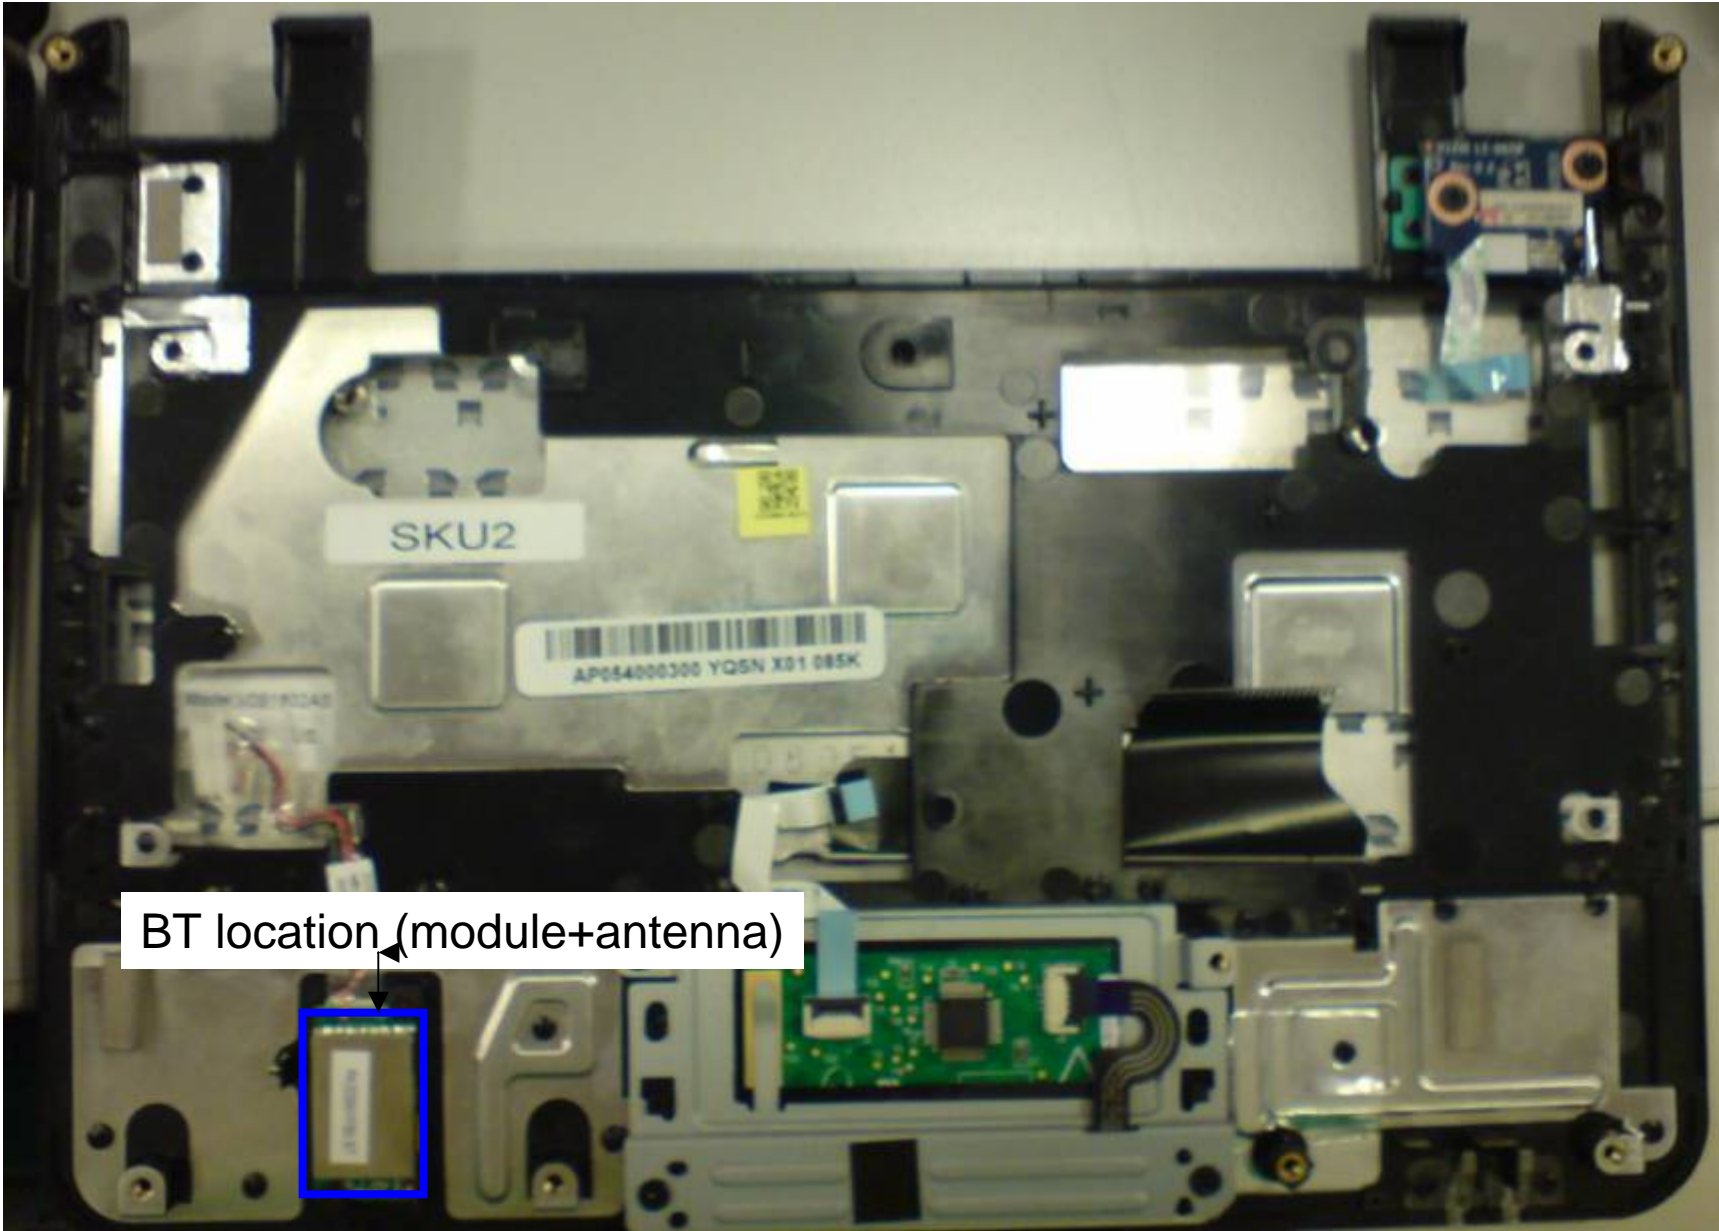

Antenna location

WWAN Main+WLAN Main

WWAN Aux+WLAN Aux

70mm

69.35mm

50mm

220mm

BT location
(module+antenna)

BT location (module+antenna)