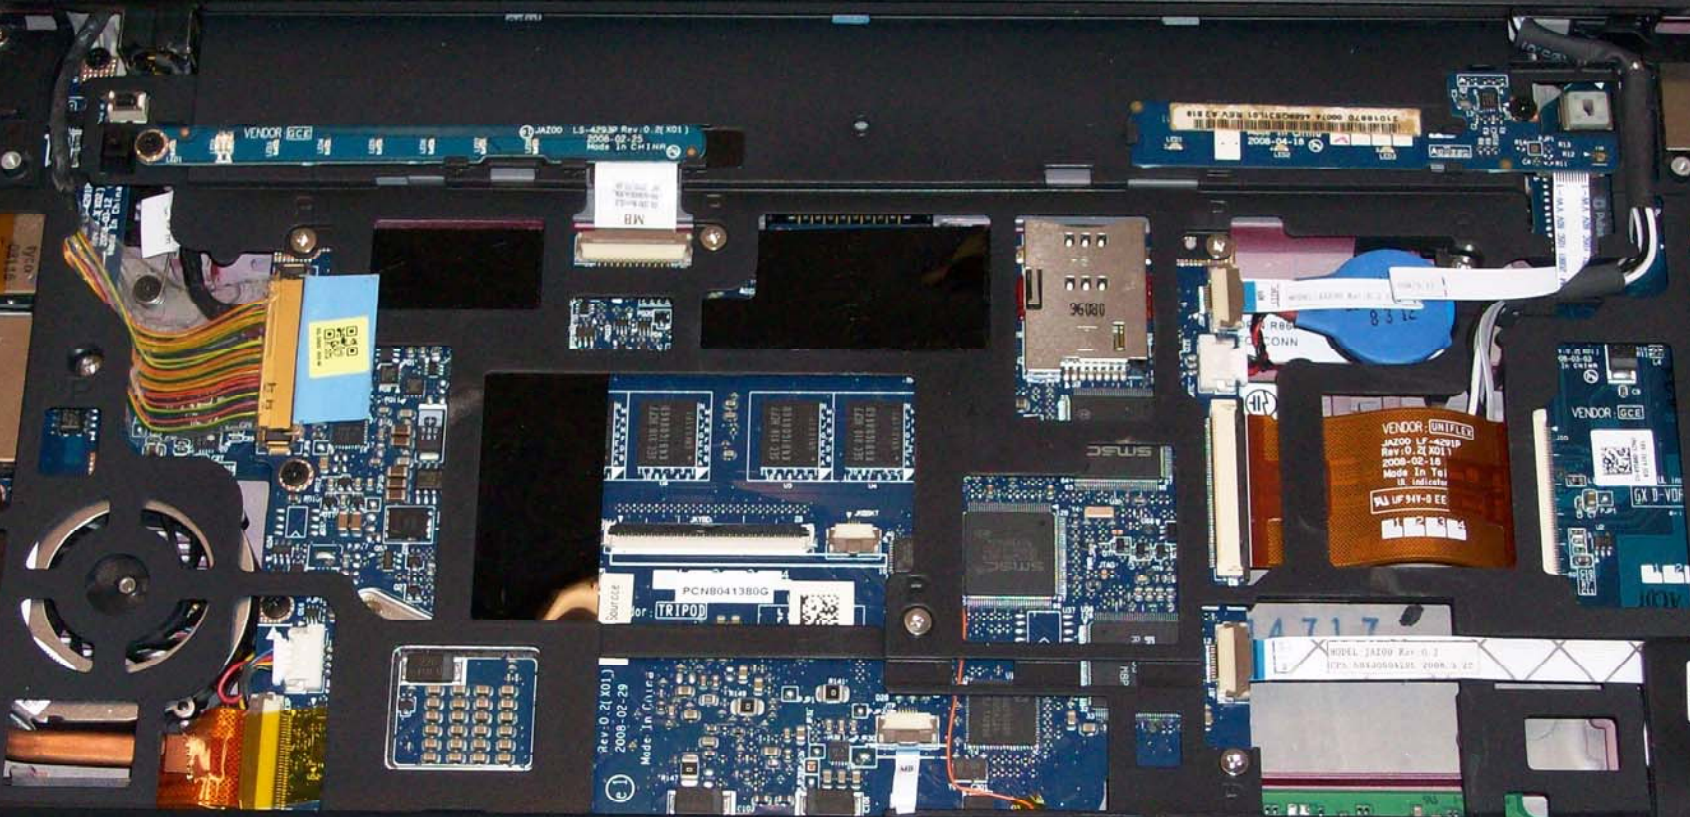

DELL

LATITUDE | E4200

JAZ00010006
config 2B
P/N - J5200/0006
S/N - 2101293900017
NO: 164

MINI-E2-2B PS2-3 HWL X00-00
MINI COOPER
CHERRY RED PAINT, WWAN SMSNG PANEL, ALPS
KEYBOARD, 1 GIG ON MB + 1 GIG ELIPDA, 1.4 CPU 32G SSD,
HYBRID BATTERY MINIE2057
MAY 08

VENDOR: UNITEC
JAZ00 LF-4200P
Rev: 0.2E X011
2008-02-29
Made in Tai
18 indicator
WA UP 511-0 EE

Rev: 0.2E X011
2008-02-29
Made in China

PCN8041380G
Source for: TRIP0

WDEL JAZ00 Rev: 0.2
1275 00A0000420E 2008.3.27