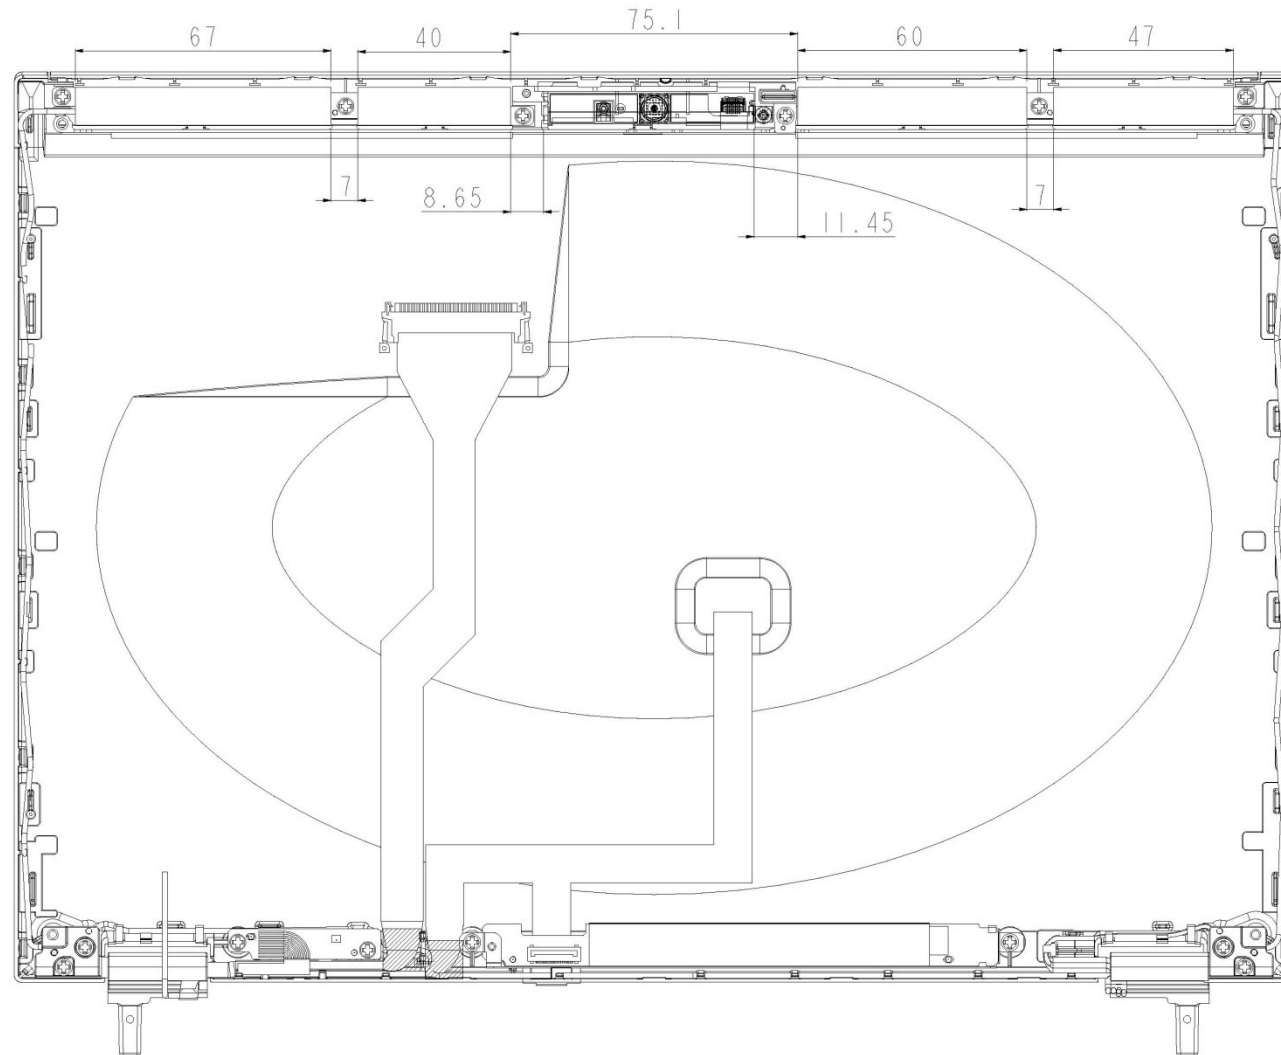

Roush (Heelys and ATG) Antenna distances

Roush (Heelys and ATG) Module distances

Module Location

Cell	2.6AH-850P
Date	11/29/07
Stage	PT Build Sample
Pack Ver	X00
HW Ver	X01
SW Ver	X0.4
FW Ver	X0.5
Sample No	1/65