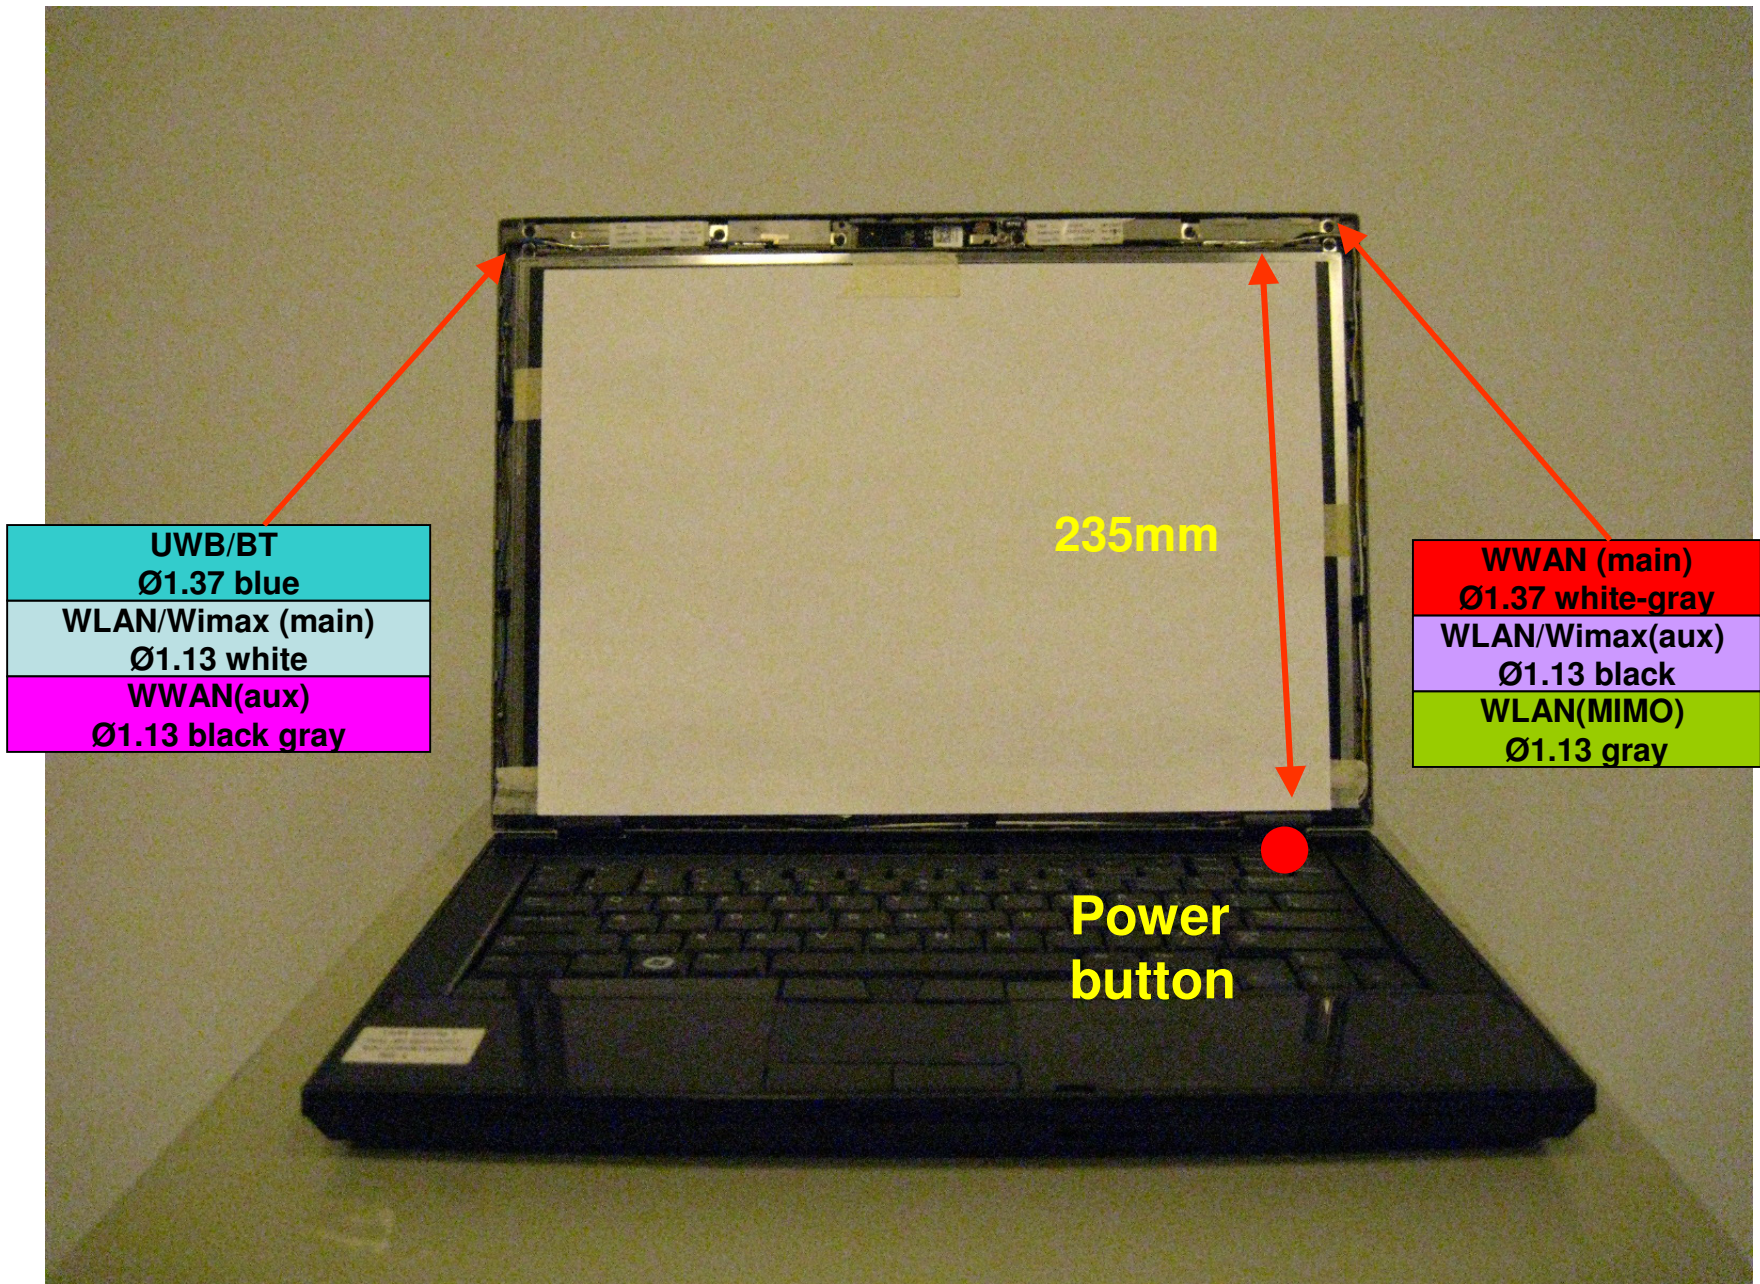

Roush (Heelys and ATG) Antenna distances

Roush (Heelys and ATG) Module distances

Module Location

Cell	2.6AH-850P
Date	11/29/07
Stage	PT Build Sample
Pack Ver	X00
HW Ver	X01
SW Ver	X0.4
FW Ver	X0.5
Sample No	1/65