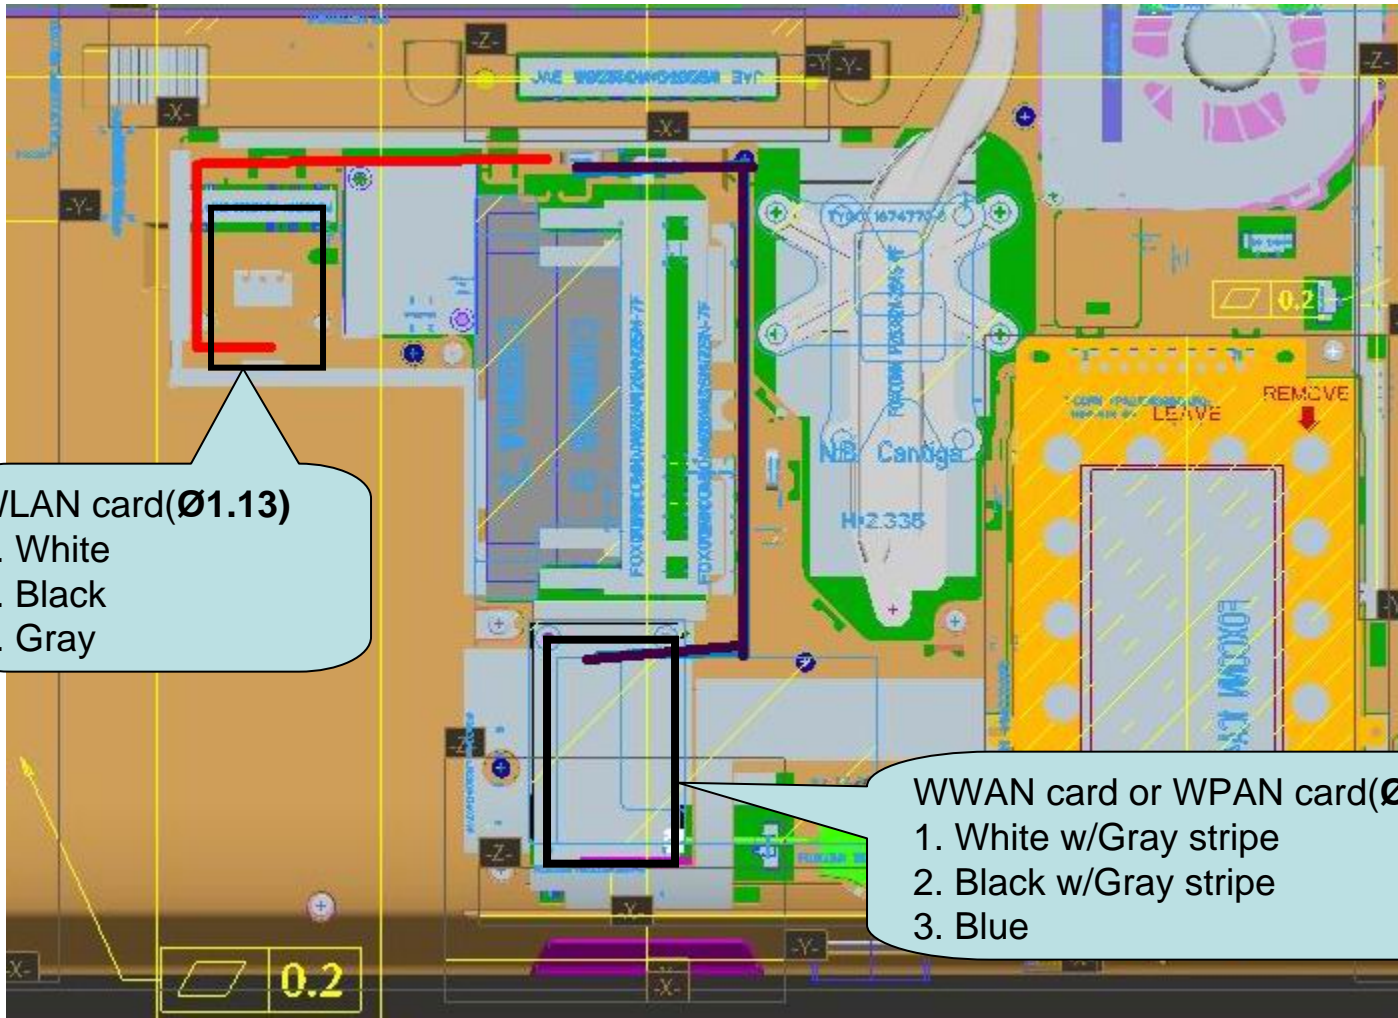

WWAN(aux)
Ø1.13 black gray

UWB/BT
Ø1.37 blue

WLAN/Wimax (main)
Ø1.13 white

WLAN/Wimax(aux)
Ø1.13 black

WWAN (main)
Ø1.37 white-gray

WLAN(MIMO)
Ø1.13 gray

Top side at Base

Bottom side at Base

WLAN card(Ø1.13)

1. White
2. Black
3. Gray

WWAN card or WPAN card(Ø1.37mm)

1. White w/Gray stripe
2. Black w/Gray stripe
3. Blue

Bottom side at Base

(module to module)

WLAN card(Ø1.13)

- 1. White
- 2. Black
- 3. Gray

53mm

41mm

WWAN card or WPAN card(Ø1.37mm)

- 1. White w/Gray stripe
- 2. Black w/Gray stripe
- 3. Blue

Antenna cable distance (edge to edge)

	Antenna cable length
WWAN (main) Ø1.37 white-gray	667mm
WWAN (aux) Ø1.37 black gray	672mm
WLAN/Wimax (main) Ø1.13 white	655mm
WLAN/Wimax (aux) Ø1.13 black	607mm
WLAN (MIMO) Ø1.13 gray	576mm
WPAN(BT&UWB) Ø1.37 blue	744mm

Antenna to user distance and Antenna Distance to Power Button