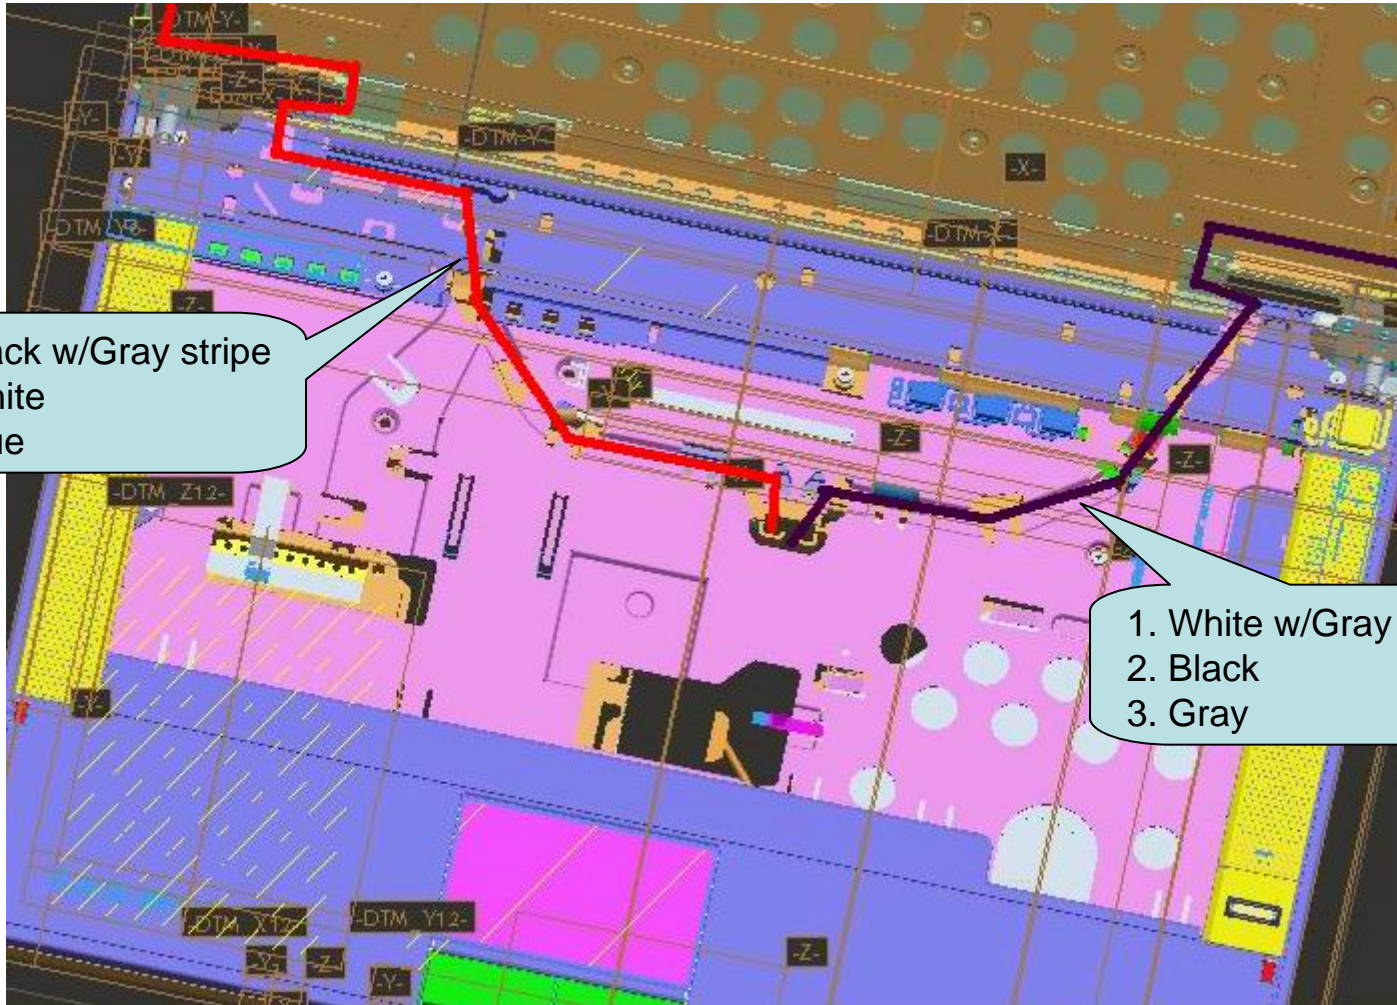

WWAN(aux)
Ø1.13 black gray

UWB/BT
Ø1.37 blue

WLAN/Wimax (main)
Ø1.13 white

WLAN/Wimax(aux)
Ø1.13 black

WWAN (main)
Ø1.37 white-gray

WLAN(MIMO)
Ø1.13 gray

Top side at Base

Bottom side at Base

WLAN card(Ø1.13)

1. White
2. Black
3. Gray

WWAN card or WPAN card(Ø1.37mm)

1. White w/Gray stripe
2. Black w/Gray stripe
3. Blue

Bottom side at Base

(module to module)

WLAN card(Ø1.13)

- 1. White
- 2. Black
- 3. Gray

53mm

41mm

WWAN card or WPAN card(Ø1.37mm)

- 1. White w/Gray stripe
- 2. Black w/Gray stripe
- 3. Blue

Antenna cable distance (edge to edge)

	Antenna cable length
WWAN (main) Ø1.37 white-gray	667mm
WWAN (aux) Ø1.37 black gray	672mm
WLAN/Wimax (main) Ø1.13 white	655mm
WLAN/Wimax (aux) Ø1.13 black	607mm
WLAN (MIMO) Ø1.13 gray	576mm
WPAN(BT&UWB) Ø1.37 blue	744mm

Antenna to user distance and Antenna Distance to Power Button