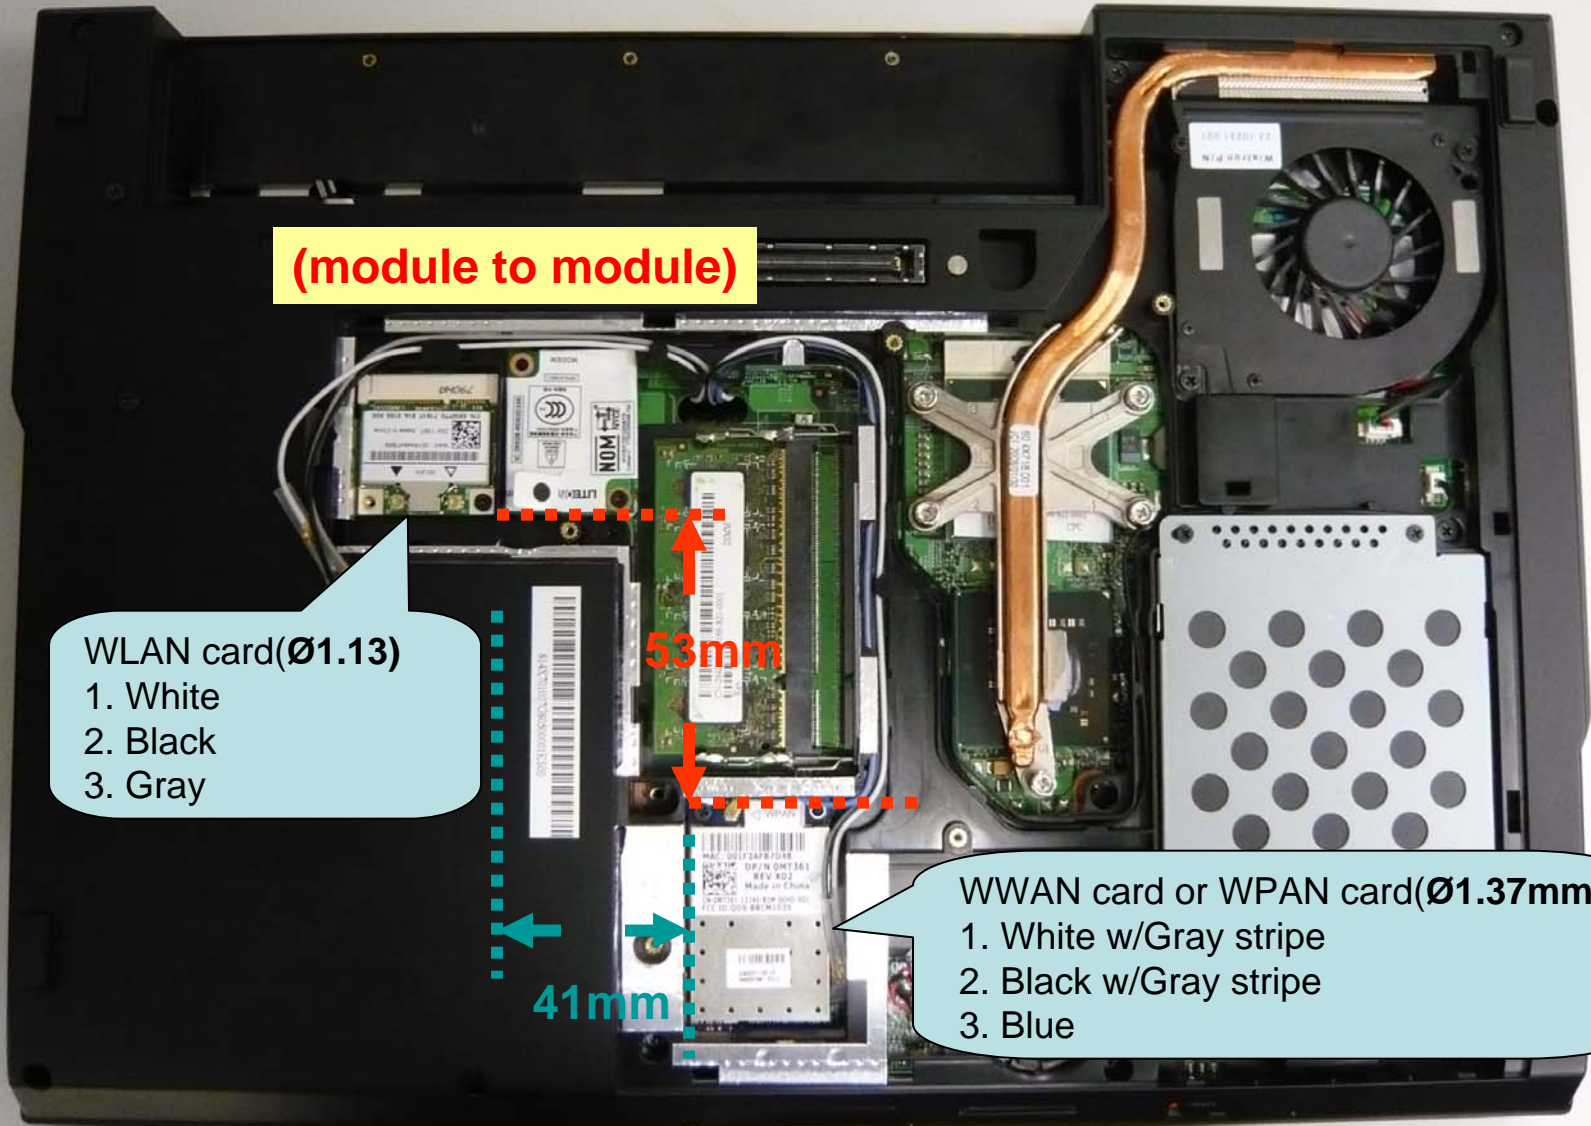

WLAN card(Ø1.13)

1. White
2. Black
3. Gray

WWAN card or WPAN card(Ø1.37mm)

1. White w/Gray stripe
2. Black w/Gray stripe
3. Blue

Bottom side at Base

(module to module)

WLAN card(Ø1.13)

- 1. White
- 2. Black
- 3. Gray

53mm

41mm

WWAN card or WPAN card(Ø1.37mm)

- 1. White w/Gray stripe
- 2. Black w/Gray stripe
- 3. Blue

Antenna cable distance (edge to edge)

	Antenna cable length
WWAN (main) Ø1.37 white-gray	667mm
WWAN (aux) Ø1.37 black gray	672mm
WLAN/Wimax (main) Ø1.13 white	655mm
WLAN/Wimax (aux) Ø1.13 black	607mm
WLAN (MIMO) Ø1.13 gray	576mm
WPAN(BT&UWB) Ø1.37 blue	744mm

Antenna to user distance and Antenna Distance to Power Button