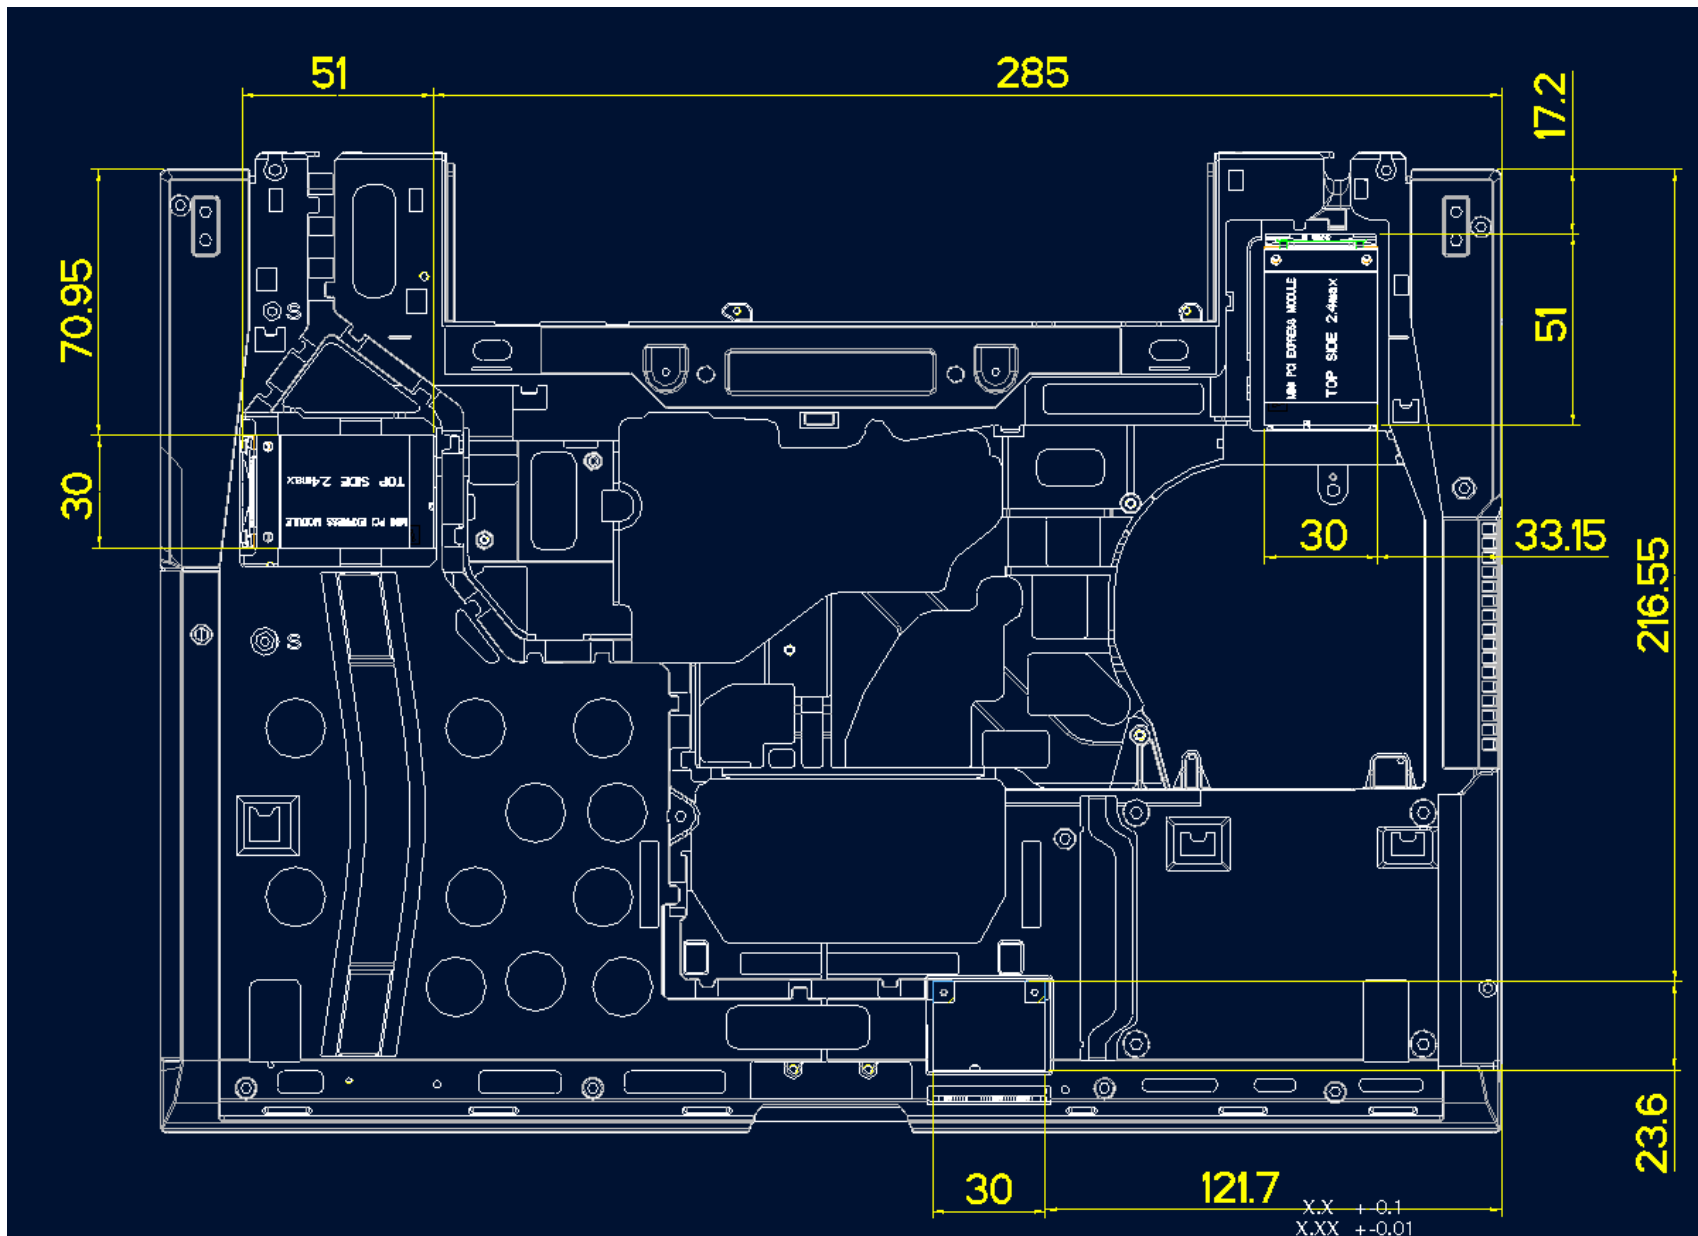

Module distances for Maybach