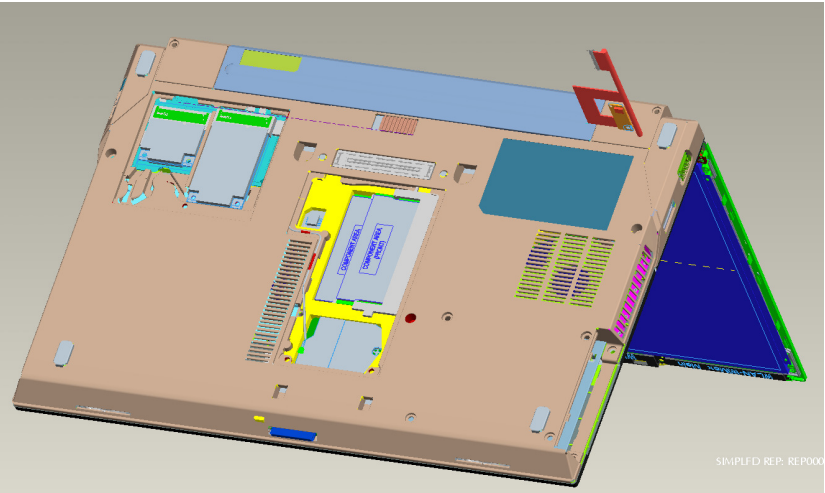

Antenna Location for Lola (bump out display for WWAN antenna)

Antenna Location for Lola (non-bump out display for WLAN antenna)

WLAN/Wimax (main)
Ø1.13 white

WLAN/Wimax(aux)
Ø1.13 black

WLAN(MIMO)
gray

Minicard Location for Lola

WLAN/Wimax (main)	WLAN(MIMO)	WLAN/Wimax(aux)
-------------------	------------	-----------------

WWAN (main)	WWAN(aux)
-------------	-----------