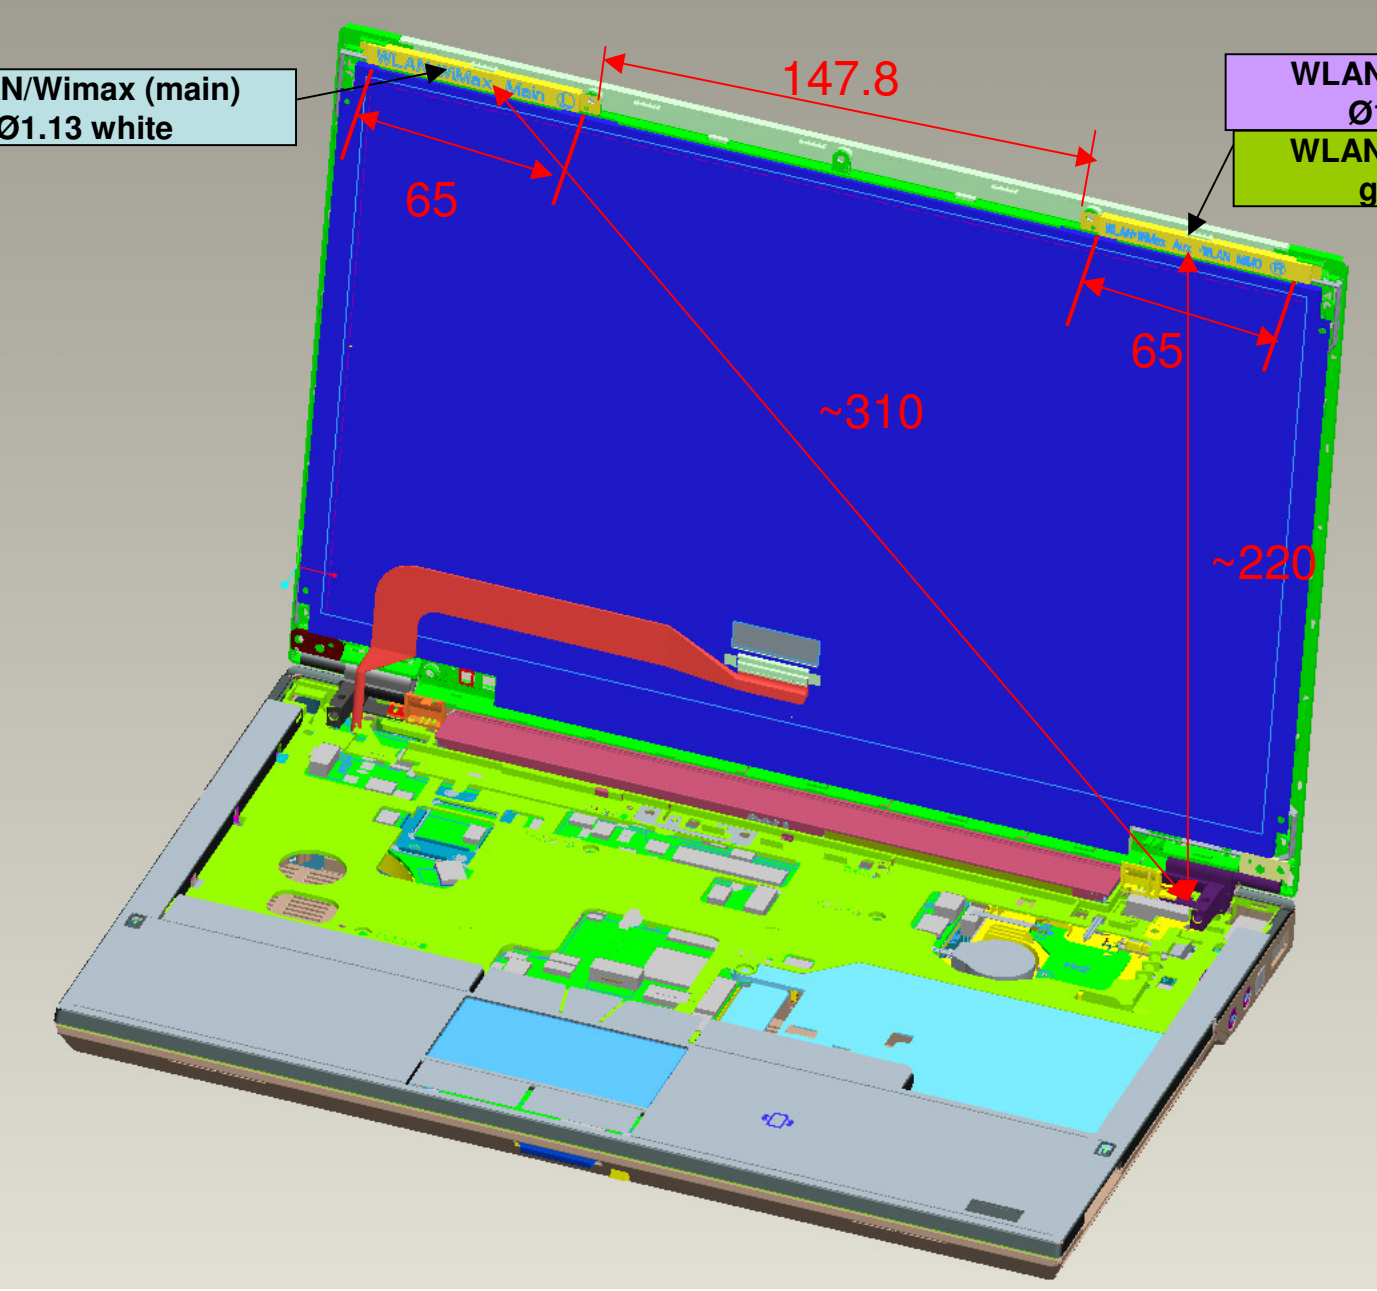

Antenna Location for Lola (bump out display for WWAN antenna)

Antenna Location for Lola (non-bump out display for WLAN antenna)

WLAN/Wimax (main)
Ø1.13 white

WLAN/Wimax(aux)
Ø1.13 black

WLAN(MIMO)
gray

Minicard Location for Lola

WLAN/Wimax (main)	WLAN(MIMO)	WLAN/Wimax(aux)
-------------------	------------	-----------------

WWAN (main)	WWAN(aux)
-------------	-----------