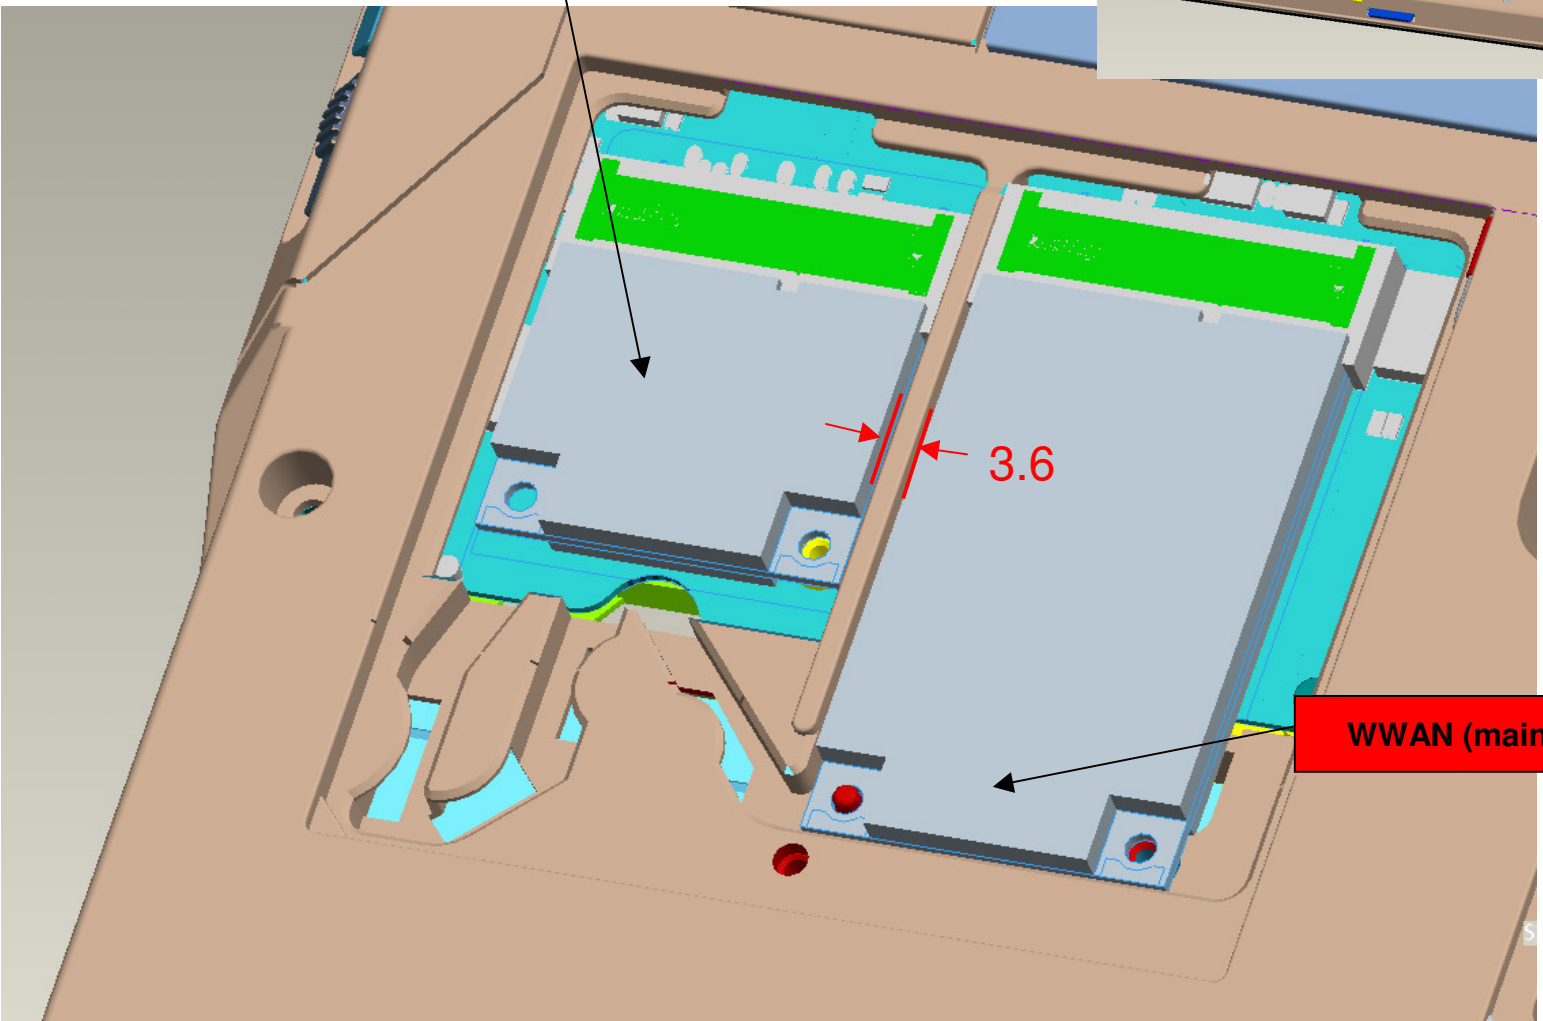

Antenna Location for Lola (bump out display for WWAN antenna)

Antenna Location for Lola (non-bump out display for WLAN antenna)

WLAN/Wimax (main)
Ø1.13 white

WLAN/Wimax(aux)
Ø1.13 black

WLAN(MIMO)
gray

Minicard Location for Lola

WLAN/Wimax (main)	WLAN(MIMO)	WLAN/Wimax(aux)
-------------------	------------	-----------------

WWAN (main)	WWAN(aux)
-------------	-----------