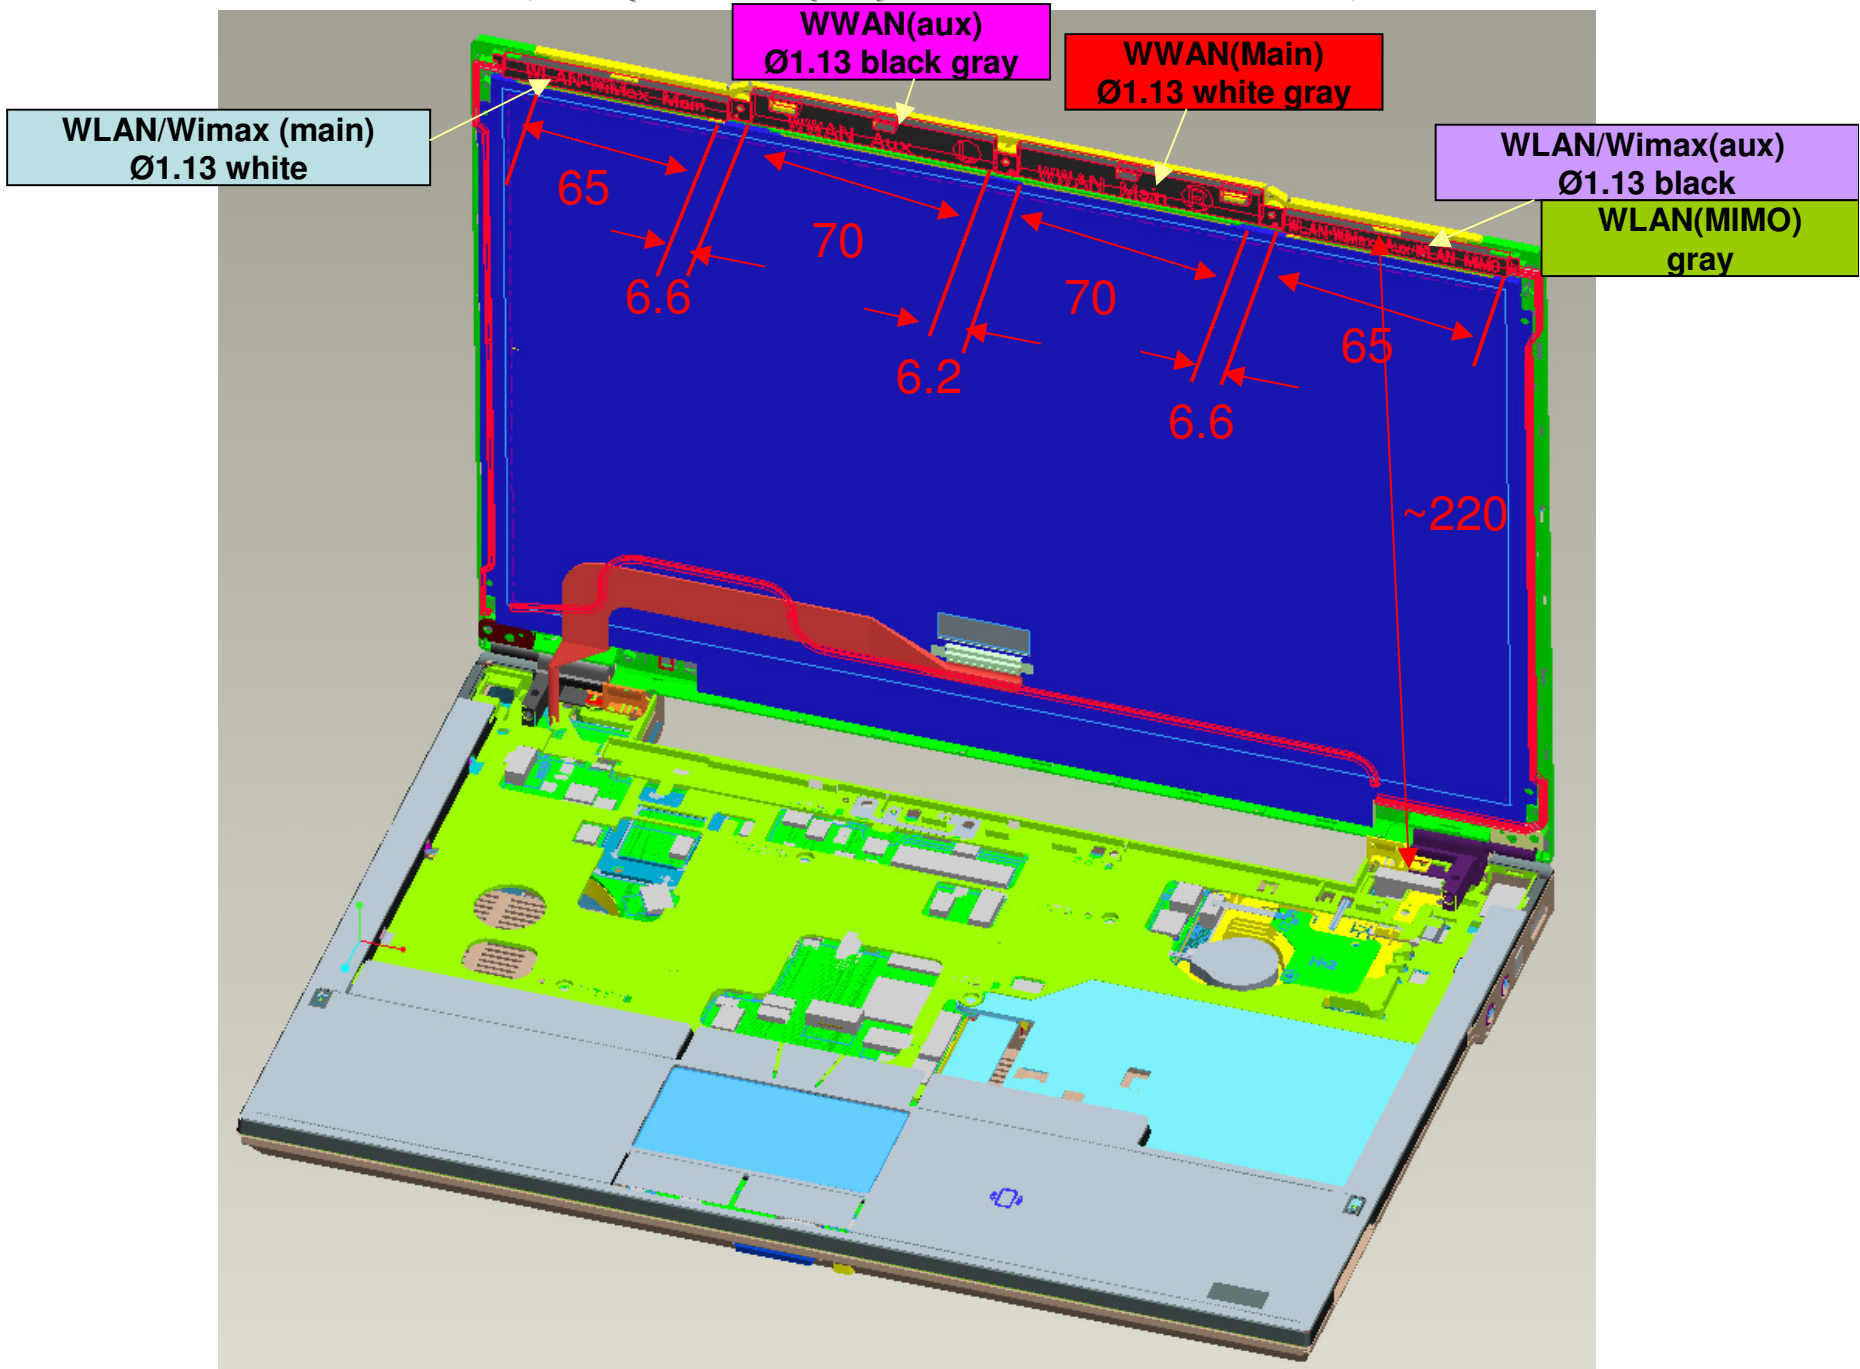

Antenna Location for Lola (bump out display for WWAN antenna)

Antenna Location for Lola (non-bump out display for WLAN antenna)

WLAN/Wimax (main)
Ø1.13 white

WLAN/Wimax(aux)
Ø1.13 black

WLAN(MIMO)
gray

Minicard Location for Lola

WLAN/Wimax (main)	WLAN(MIMO)	WLAN/Wimax(aux)
-------------------	------------	-----------------

WWAN (main)	WWAN(aux)
-------------	-----------