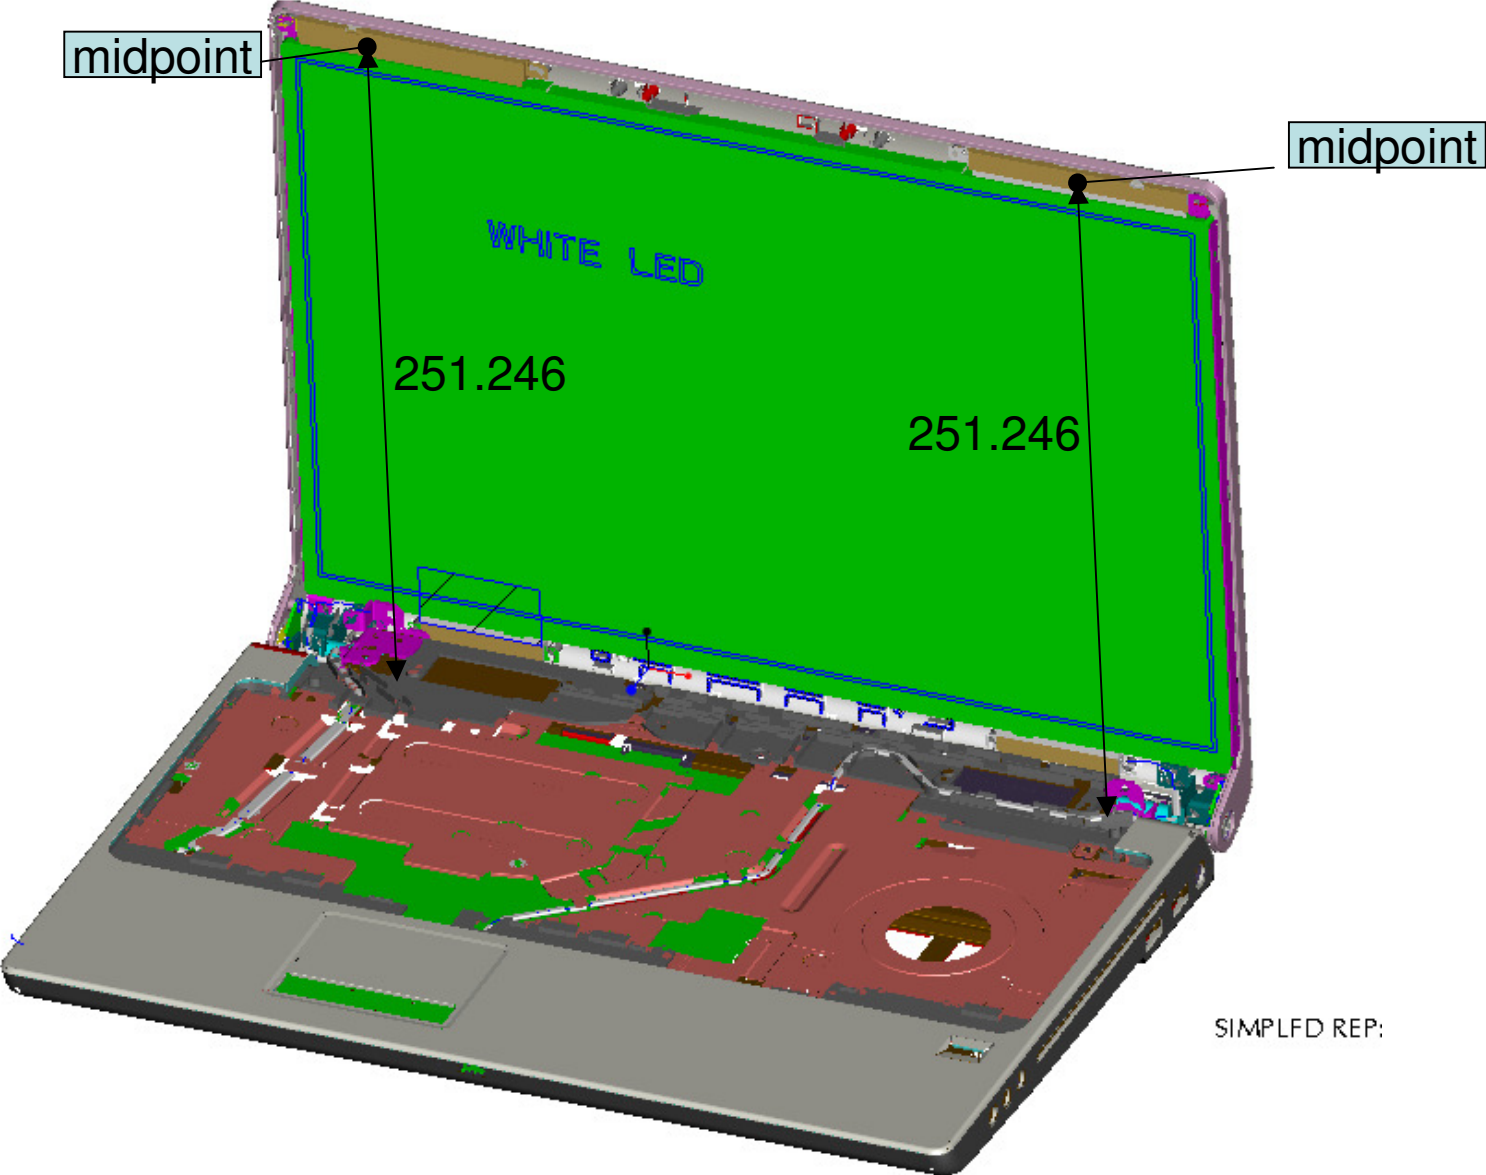

Pacino MV M9.5 Antenna Location

WLAN/Wimax (main)
Ø1.13 white-658mm
WWAN(aux)
Ø1.13 black gray-613mm
WLAN/Wimax(MINO)
Ø1.13 Gray-644.5

WLAN(AUX)
Ø1.13 black-407mm

WWAN (main)
Ø1.37 white-gray-768mm

UWB/BT
Ø1.37 blue-548mm

SIMPLFD REP:

Antenna to Antenna distance

183.3

253.2

Vertical distance from the bottom of the antenna to the top of keyboard surface

Hinge up Open angle:90

Vertical distance from the bottom of the antenna to the top of keyboard surface

Hinge up Open angle:90

SIMPLFD REP:

Mini Card Location
RF module to RF module distance

SIMPLFD REF: REP0003

SIMPLFD REF: REP0003

Left-Antenna volume- WLAN/Wimax (main) \WWAN(aux) \WLAN/Wimax(MINO)

Left-Antenna volume- (WLAN AUX)

Left-Antenna cable length

Adobe Acrobat 7.0
Document

Right-Antenna volume- WWAN (main)

Right-Antenna volume- UWB/BT

Right-Antenna cable length

PDF

Adobe Acrobat 7.0 Document