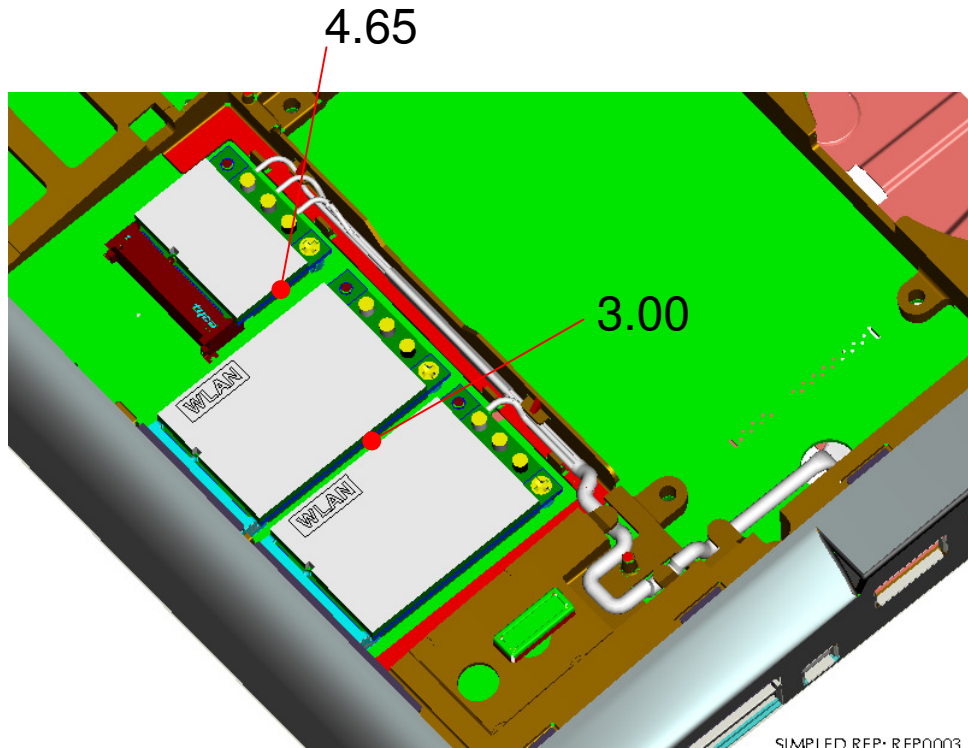

SIMPLFD REP:

Antenna to Antenna distance

183.3

253.2

Vertical distance from the bottom of the antenna to the top of keyboard surface

Hinge up Open angle:90

Vertical distance from the bottom of the antenna to the top of keyboard surface

Hinge up Open angle:90

SIMPLFD REP:

Mini Card Location
RF module to RF module distance

SIMPLFD REF: REP0003

SIMPLFD REF: REP0003

Left-Antenna volume- WLAN/Wimax (main) \WWAN(aux) \WLAN/Wimax(MINO)

Left-Antenna volume- (WLAN AUX)

Left-Antenna cable length

Adobe Acrobat 7.0
Document

Right-Antenna volume- WWAN (main)

Right-Antenna volume- UWB/BT

Right-Antenna cable length

PDF

Adobe Acrobat 7.0 Document