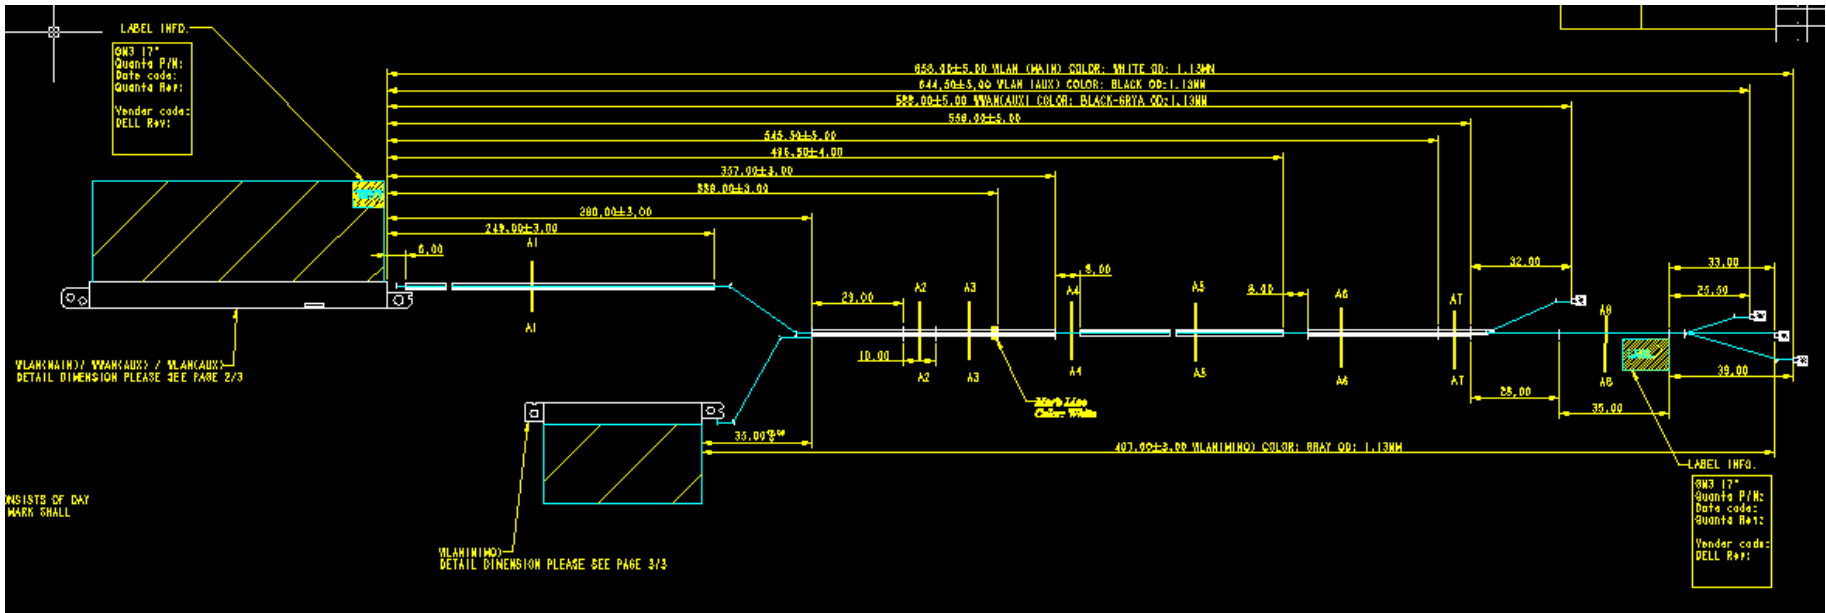

Pacino MV M9.5 Antenna Location

WLAN/Wimax (main)
Ø1.13 white-658mm
WWAN(aux)
Ø1.13 black gray-613mm
WLAN/Wimax(MINO)
Ø1.13 Gray-644.5

WLAN(AUX)
Ø1.13 black-407mm

WWAN (main)
Ø1.37 white-gray-768mm

UWB/BT
Ø1.37 blue-548mm

SIMPLFD REP:

Antenna to Antenna distance

183.3

253.2

Vertical distance from the bottom of the antenna to the top of keyboard surface

Hinge up Open angle:90

Vertical distance from the bottom of the antenna to the top of keyboard surface

Hinge up Open angle:90

SIMPLFD REP:

Mini Card Location
RF module to RF module distance

SIMPLFD REF: REP0003

SIMPLFD REF: REP0003

Left-Antenna volume- WLAN/Wimax (main) \WWAN(aux) \WLAN/Wimax(MINO)

Left-Antenna volume- (WLAN AUX)

Left-Antenna cable length

Adobe Acrobat 7.0
Document

Right-Antenna volume- WWAN (main)

Right-Antenna volume- UWB/BT

Right-Antenna cable length

PDF

Adobe Acrobat 7.0 Document