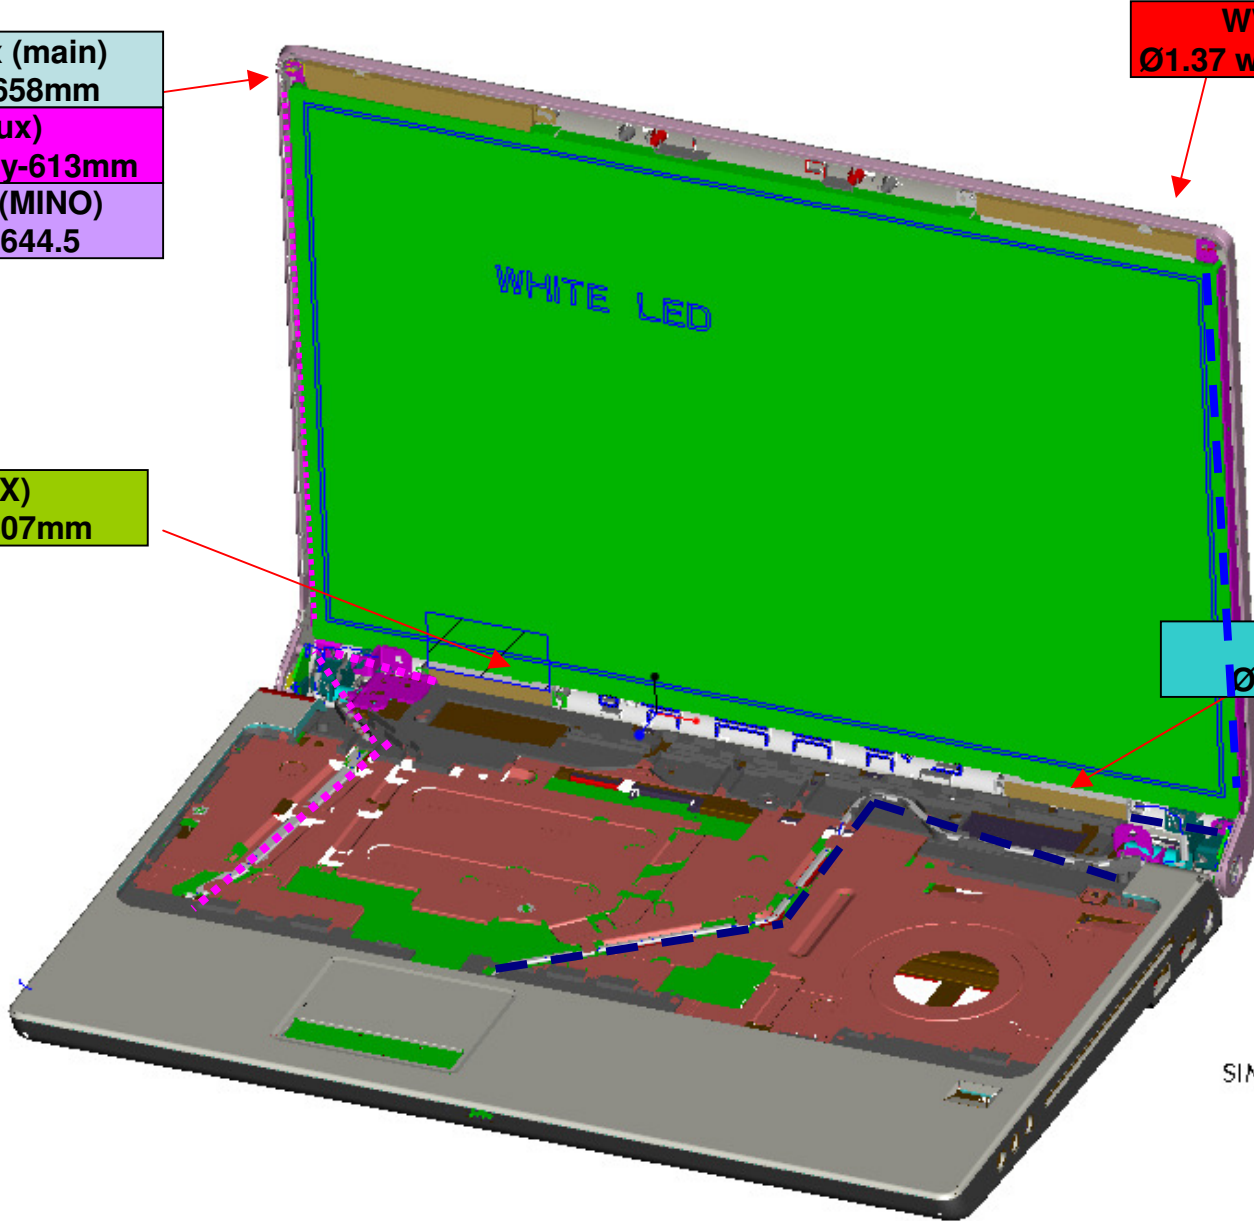

Pacino MV M9.5 Antenna Location

WLAN/Wimax (main)
Ø1.13 white-658mm
WWAN(aux)
Ø1.13 black gray-613mm
WLAN/Wimax(MINO)
Ø1.13 Gray-644.5

WLAN(AUX)
Ø1.13 black-407mm

WWAN (main)
Ø1.37 white-gray-768mm

UWB/BT
Ø1.37 blue-548mm

SIMPLFD REP:

Antenna to Antenna distance

183.3

253.2

Vertical distance from the bottom of the antenna to the top of keyboard surface

Hinge up Open angle:90

Vertical distance from the bottom of the antenna to the top of keyboard surface

Hinge up Open angle:90

SIMPLFD REP:

Mini Card Location
RF module to RF module distance

SIMPLFD REF: REP0003

SIMPLFD REF: REP0003

Left-Antenna volume- WLAN/Wimax (main) \WWAN(aux) \WLAN/Wimax(MINO)

Left-Antenna volume- (WLAN AUX)