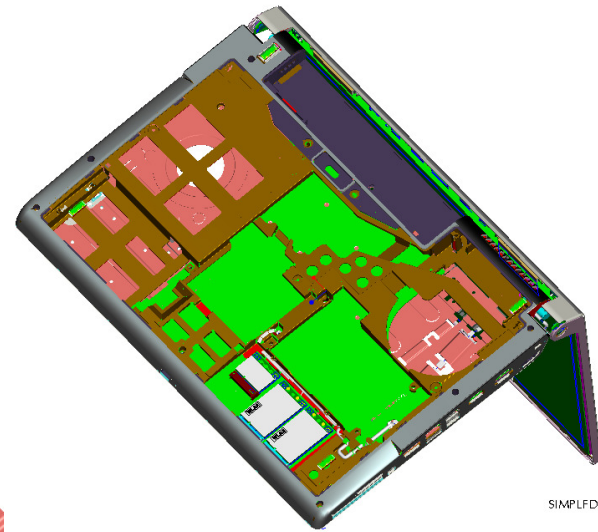

Pacino MV M9.5 Antenna Location

WLAN/Wimax (main)
Ø1.13 white-658mm
WWAN(aux)
Ø1.13 black gray-613mm
WLAN/Wimax(MINO)
Ø1.13 Gray-644.5

WLAN(AUX)
Ø1.13 black-407mm

WWAN (main)
Ø1.37 white-gray-768mm

UWB/BT
Ø1.37 blue-548mm

SIMPLFD REP:

Antenna to Antenna distance

183.3

253.2

Vertical distance from the bottom of the antenna to the top of keyboard surface

Hinge up Open angle:90

Vertical distance from the bottom of the antenna to the top of keyboard surface

Hinge up Open angle:90

SIMPLFD REP:

Mini Card Location
RF module to RF module distance

SIMPLFD REF: REP0003

SIMPLFD REF: REP0003

Left-Antenna volume- WLAN/Wimax (main) \WWAN(aux) \WLAN/Wimax(MINO)

Left-Antenna volume- (WLAN AUX)

Left-Antenna cable length

Adobe Acrobat 7.0
Document

Right-Antenna volume- WWAN (main)

Right-Antenna volume- UWB/BT

Right-Antenna cable length

PDF

Adobe Acrobat 7.0 Document