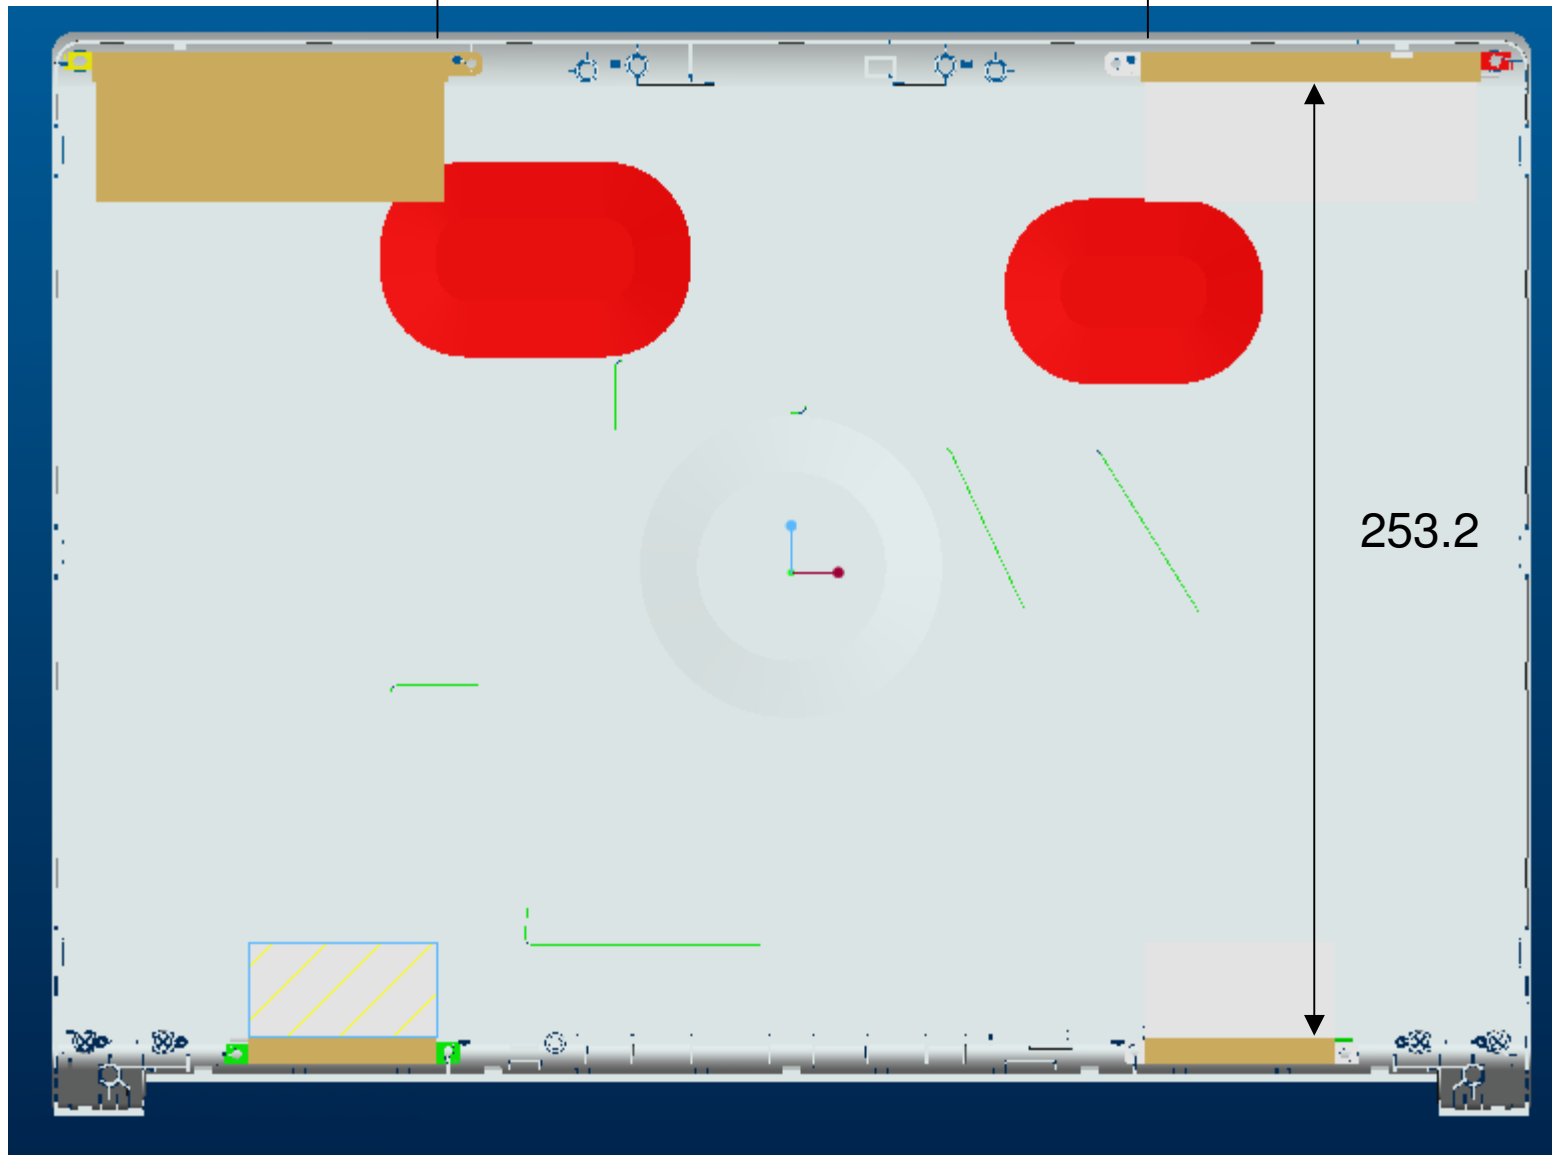

Pacino MV M9.5 Antenna Location

WLAN/Wimax (main)
Ø1.13 white-658mm
WWAN(aux)
Ø1.13 black gray-613mm
WLAN/Wimax(MINO)
Ø1.13 Gray-644.5

WLAN(AUX)
Ø1.13 black-407mm

WWAN (main)
Ø1.37 white-gray-768mm

UWB/BT
Ø1.37 blue-548mm

SIMPLFD REP:

Antenna to Antenna distance

183.3

253.2

Vertical distance from the bottom of the antenna to the top of keyboard surface

Hinge up Open angle:90

Vertical distance from the bottom of the antenna to the top of keyboard surface

Hinge up Open angle:90

SIMPLFD REP:

Mini Card Location
RF module to RF module distance

SIMPLFD REF: REP0003

SIMPLFD REF: REP0003

Left-Antenna volume- WLAN/Wimax (main) \WWAN(aux) \WLAN/Wimax(MINO)

Left-Antenna volume- (WLAN AUX)