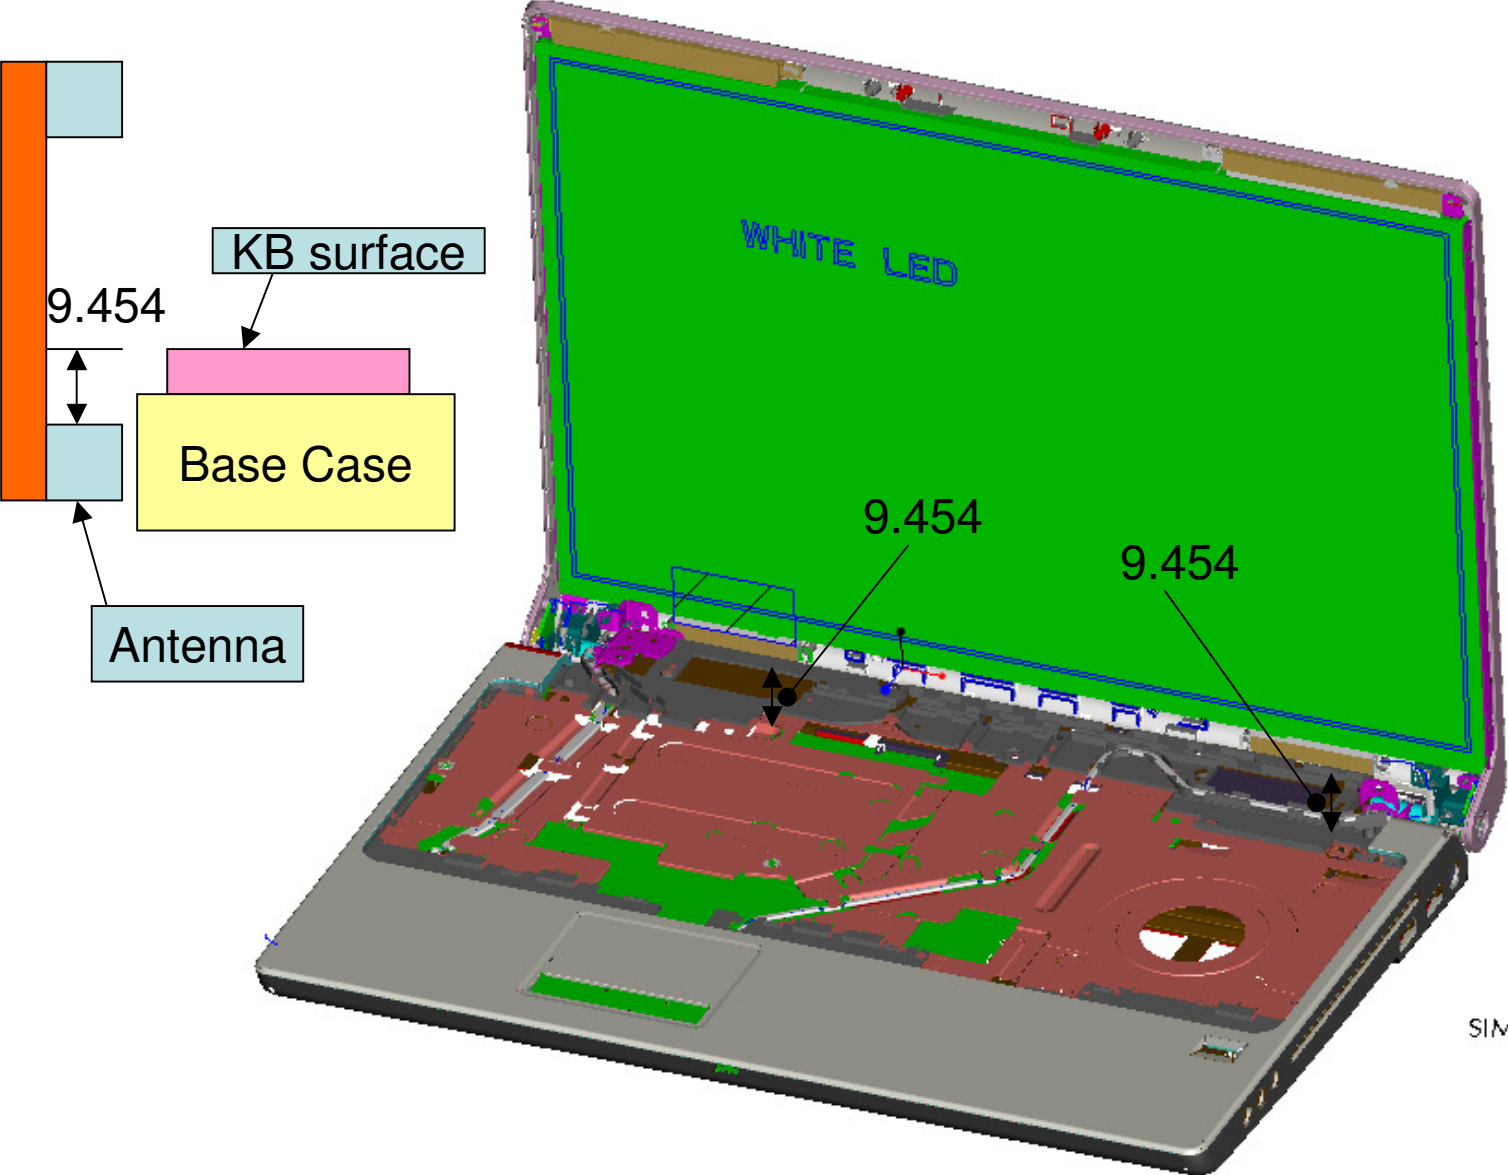

Pacino MV M9.5 Antenna Location

WLAN/Wimax (main)
Ø1.13 white-658mm
WWAN(aux)
Ø1.13 black gray-613mm
WLAN/Wimax(MINO)
Ø1.13 Gray-644.5

WLAN(AUX)
Ø1.13 black-407mm

WWAN (main)
Ø1.37 white-gray-768mm

UWB/BT
Ø1.37 blue-548mm

SIMPLFD REP:

Antenna to Antenna distance

183.3

253.2

Vertical distance from the bottom of the antenna to the top of keyboard surface

Hinge up Open angle:90

Vertical distance from the bottom of the antenna to the top of keyboard surface

Hinge up Open angle:90

SIMPLFD REP:

Mini Card Location
RF module to RF module distance

SIMPLFD REF: REP0003

SIMPLFD REF: REP0003

Left-Antenna volume- WLAN/Wimax (main) \WWAN(aux) \WLAN/Wimax(MINO)

Left-Antenna volume- (WLAN AUX)

Left-Antenna cable length

Adobe Acrobat 7.0
Document

Right-Antenna volume- WWAN (main)

Right-Antenna volume- UWB/BT

Right-Antenna cable length

PDF

Adobe Acrobat 7.0 Document