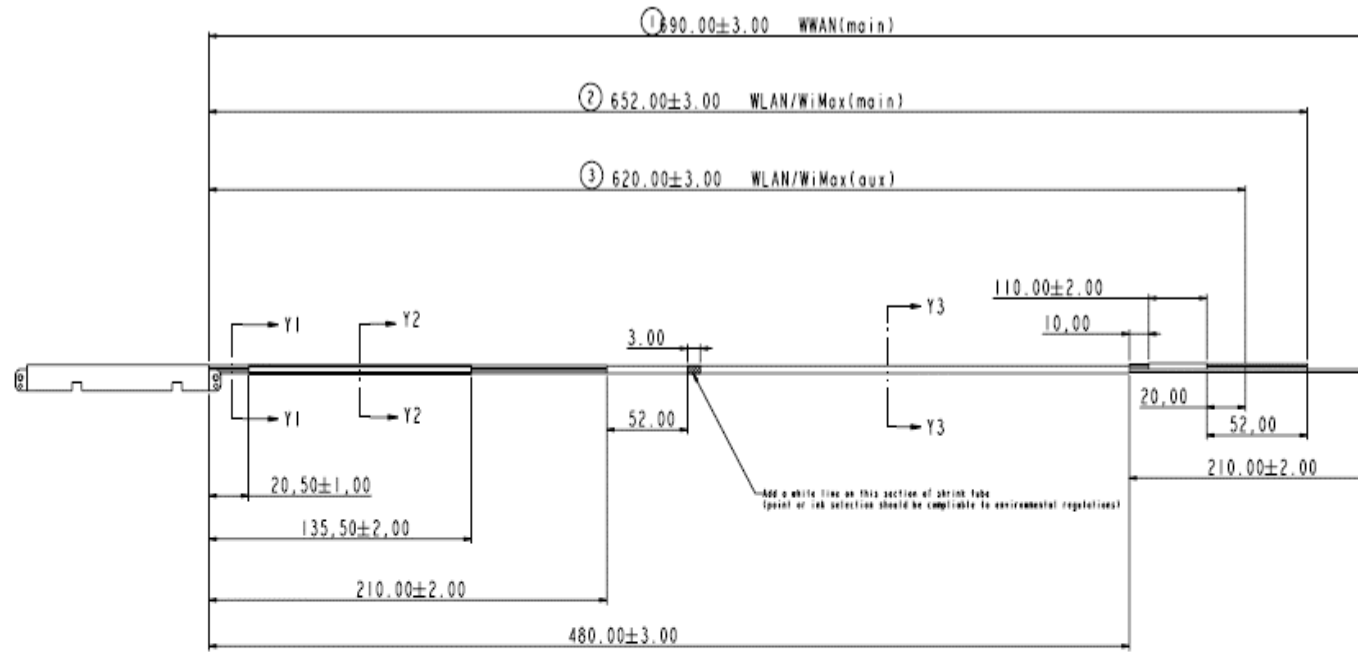

Left-Antenna cable length

SCALE 0.800

PIN NO.	FUNCTION	CABLE COLOR	DIAMETER
1	WWAN(main)	BLACK/GRAY	1.13 mm
2	WLAN/WiMax(main)	WHITE	1.13 mm
3	WLAN/WiMax(aux)	BLACK	1.13 mm

SECTION Y1-Y1
SCALE 7.000

SECTION Y2-Y2
SCALE 7.000
USE SHRINK TUBE TO FIX CABLE
W: 4.1mm Max H: 1.75mm Max