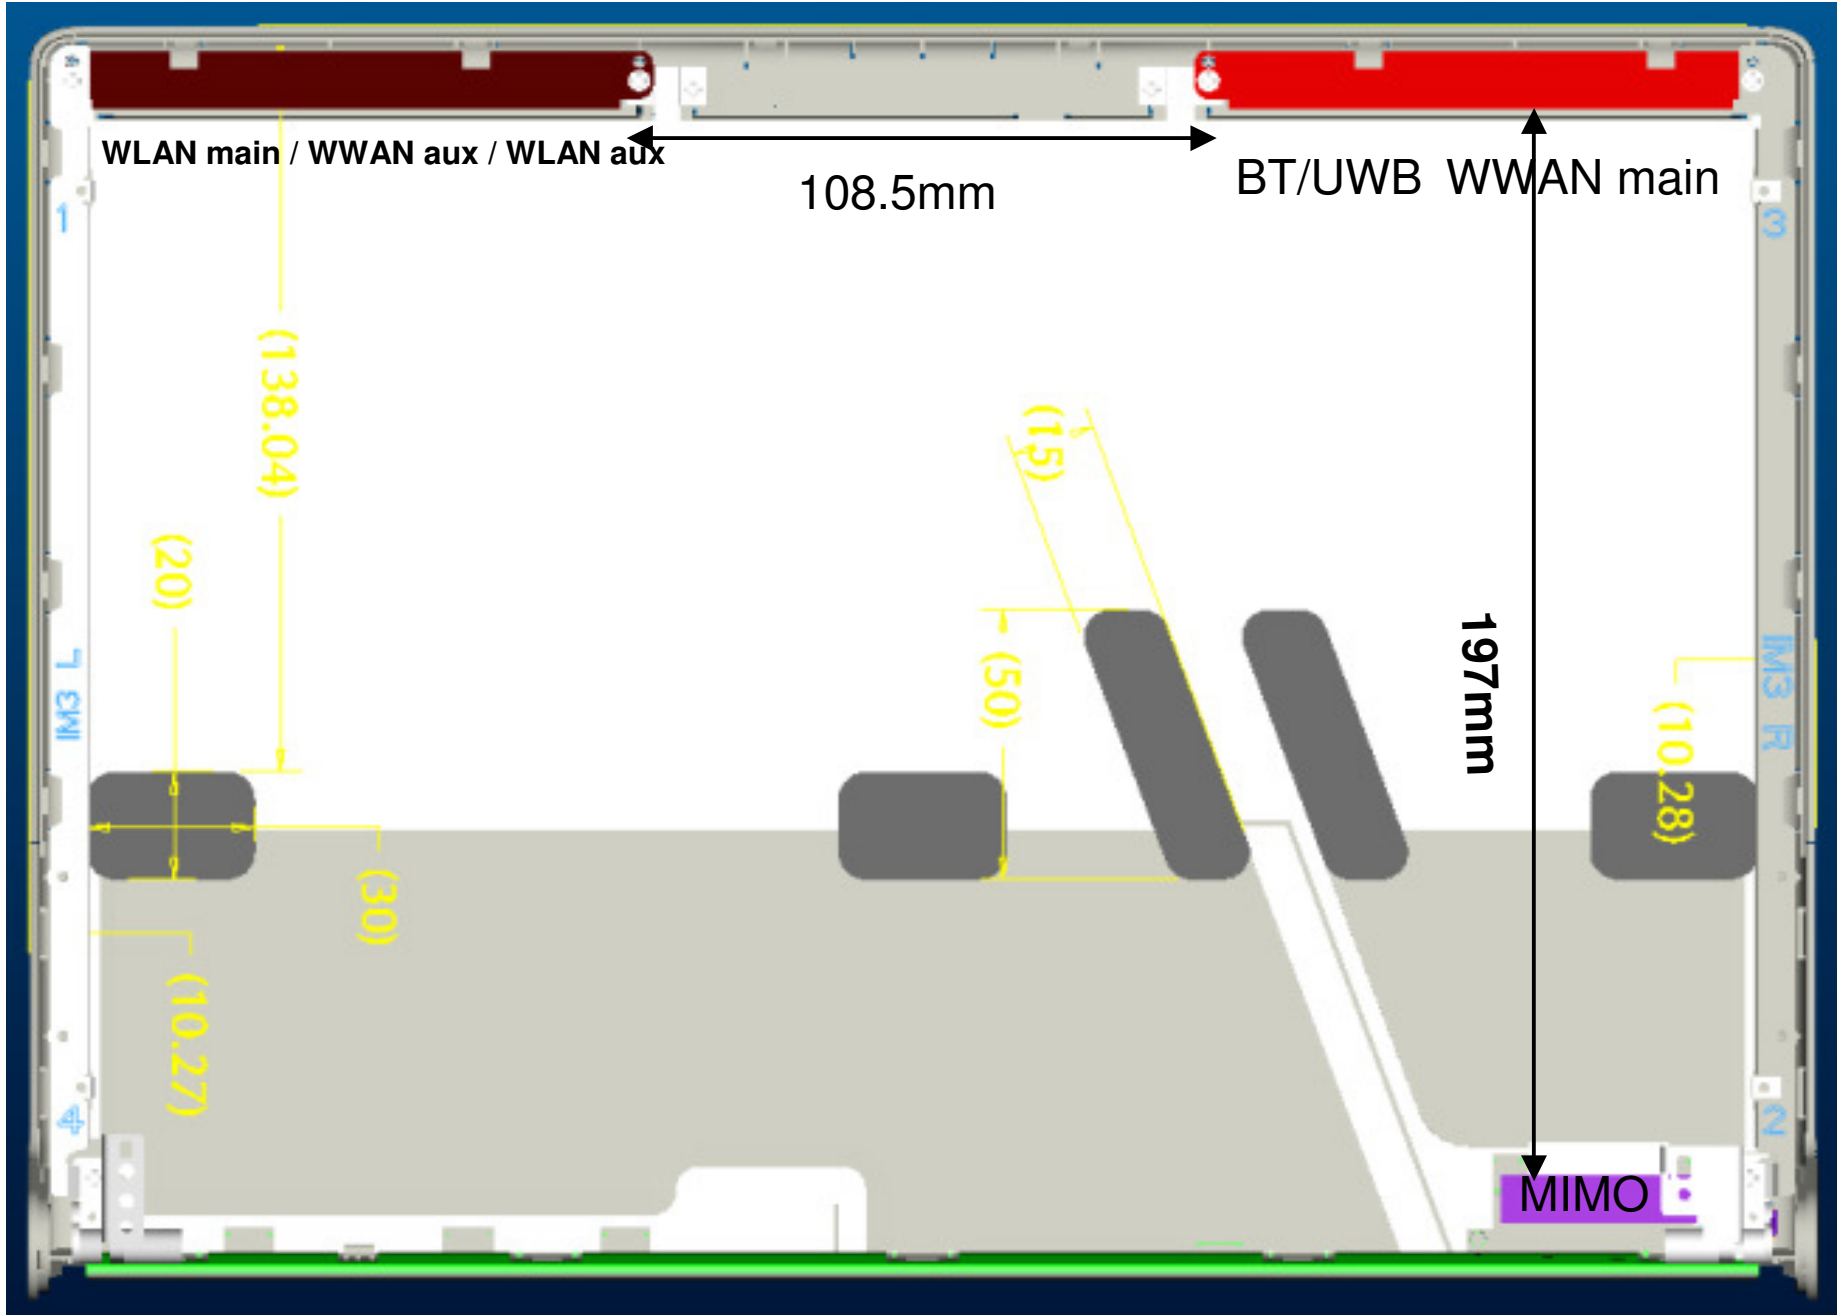

Jolie Antenna 2D drawing

Antenna to Antenna distance

antenna to keyboard distance

Mini Card Location

RF module to RF module distance

Left-Antenna volume

Left-Antenna cable length

SCALE 0.800

PIN NO.	FUNCTION	CABLE COLOR	DIAMETER
1	WWAN(main)	BLACK/GRAY	1.13 mm
2	WLAN/WiMax(main)	WHITE	1.13 mm
3	WLAN/WiMax(aux)	BLACK	1.13 mm

SECTION Y1-Y1
SCALE 7.000

SECTION Y2-Y2
SCALE 7.000
USE SHRINK TUBE TO FIX CABLE
W: 4.1mm Max H: 1.75mm Max

SECTION Y3-Y3
SCALE 7.000

Right-Antenna volume

MIMO Antenna volume

Right-Antenna cable length

SECTION Y1-Y1
SCALE 7.000

SECTION Y2-Y2
SCALE 7.000

SECTION Y3-Y3
SCALE 7.000

SECTION Y4-Y4
SCALE 7.000