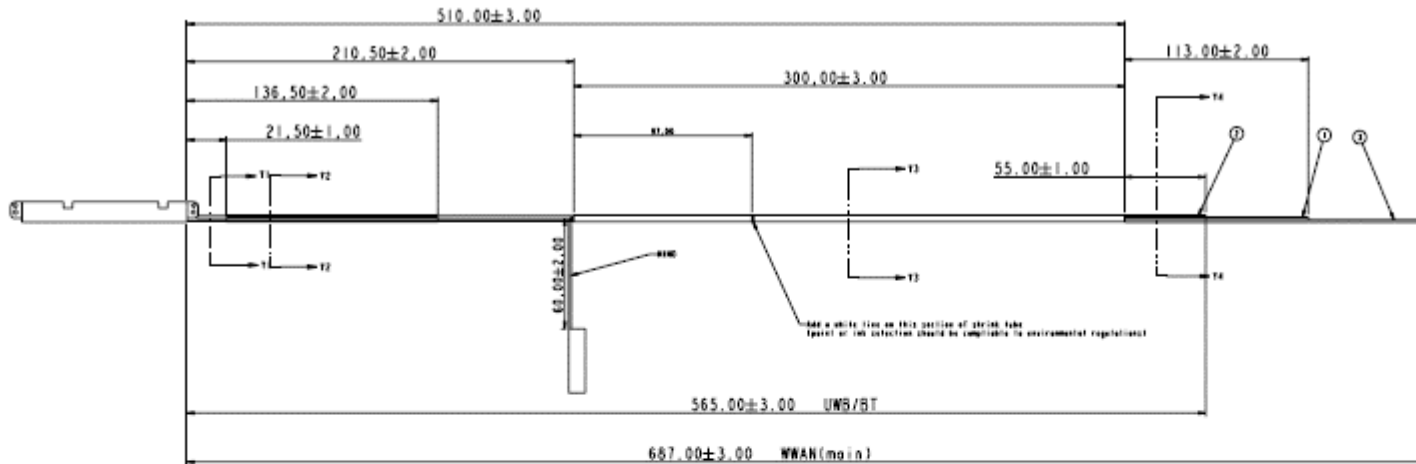

Right-Antenna cable length