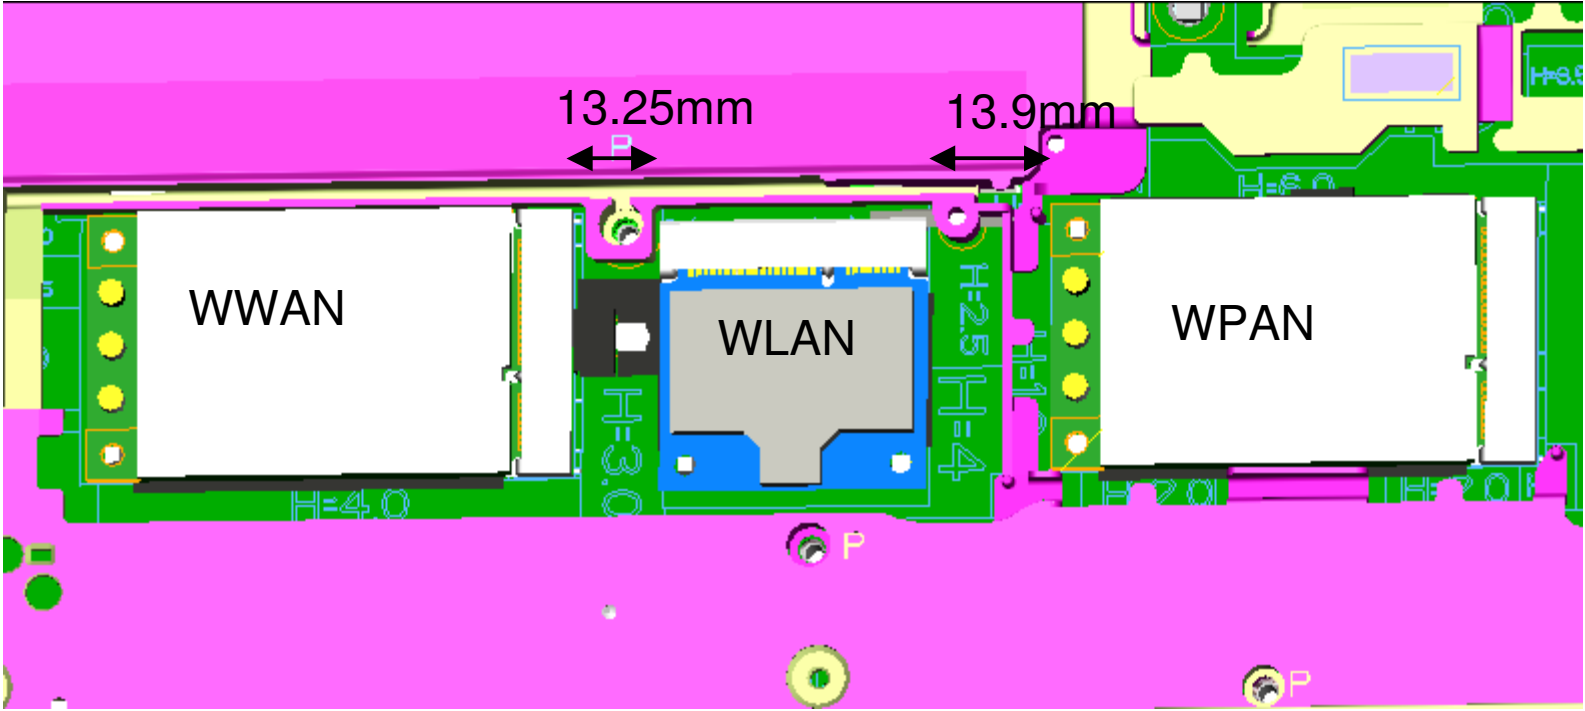

Jolie Antenna 2D drawing

Antenna to Antenna distance

antenna to keyboard distance

Mini Card Location

RF module to RF module distance

Left-Antenna volume

Left-Antenna cable length

SCALE 0.800

PIN NO.	FUNCTION	CABLE COLOR	DIAMETER
1	WWAN(main)	BLACK/GRAY	1.13 mm
2	WLAN/WiMax(main)	WHITE	1.13 mm
3	WLAN/WiMax(aux)	BLACK	1.13 mm

SECTION Y1-Y1
SCALE 7.000

SECTION Y2-Y2
SCALE 7.000
USE SHRINK TUBE TO FIX CABLE
W: 4.1mm Max H: 1.75mm Max

SECTION Y3-Y3
SCALE 7.000

Right-Antenna volume

MIMO Antenna volume

Right-Antenna cable length

SECTION Y1-Y1
SCALE 7.000

SECTION Y2-Y2
SCALE 7.000

SECTION Y3-Y3
SCALE 7.000

SECTION Y4-Y4
SCALE 7.000