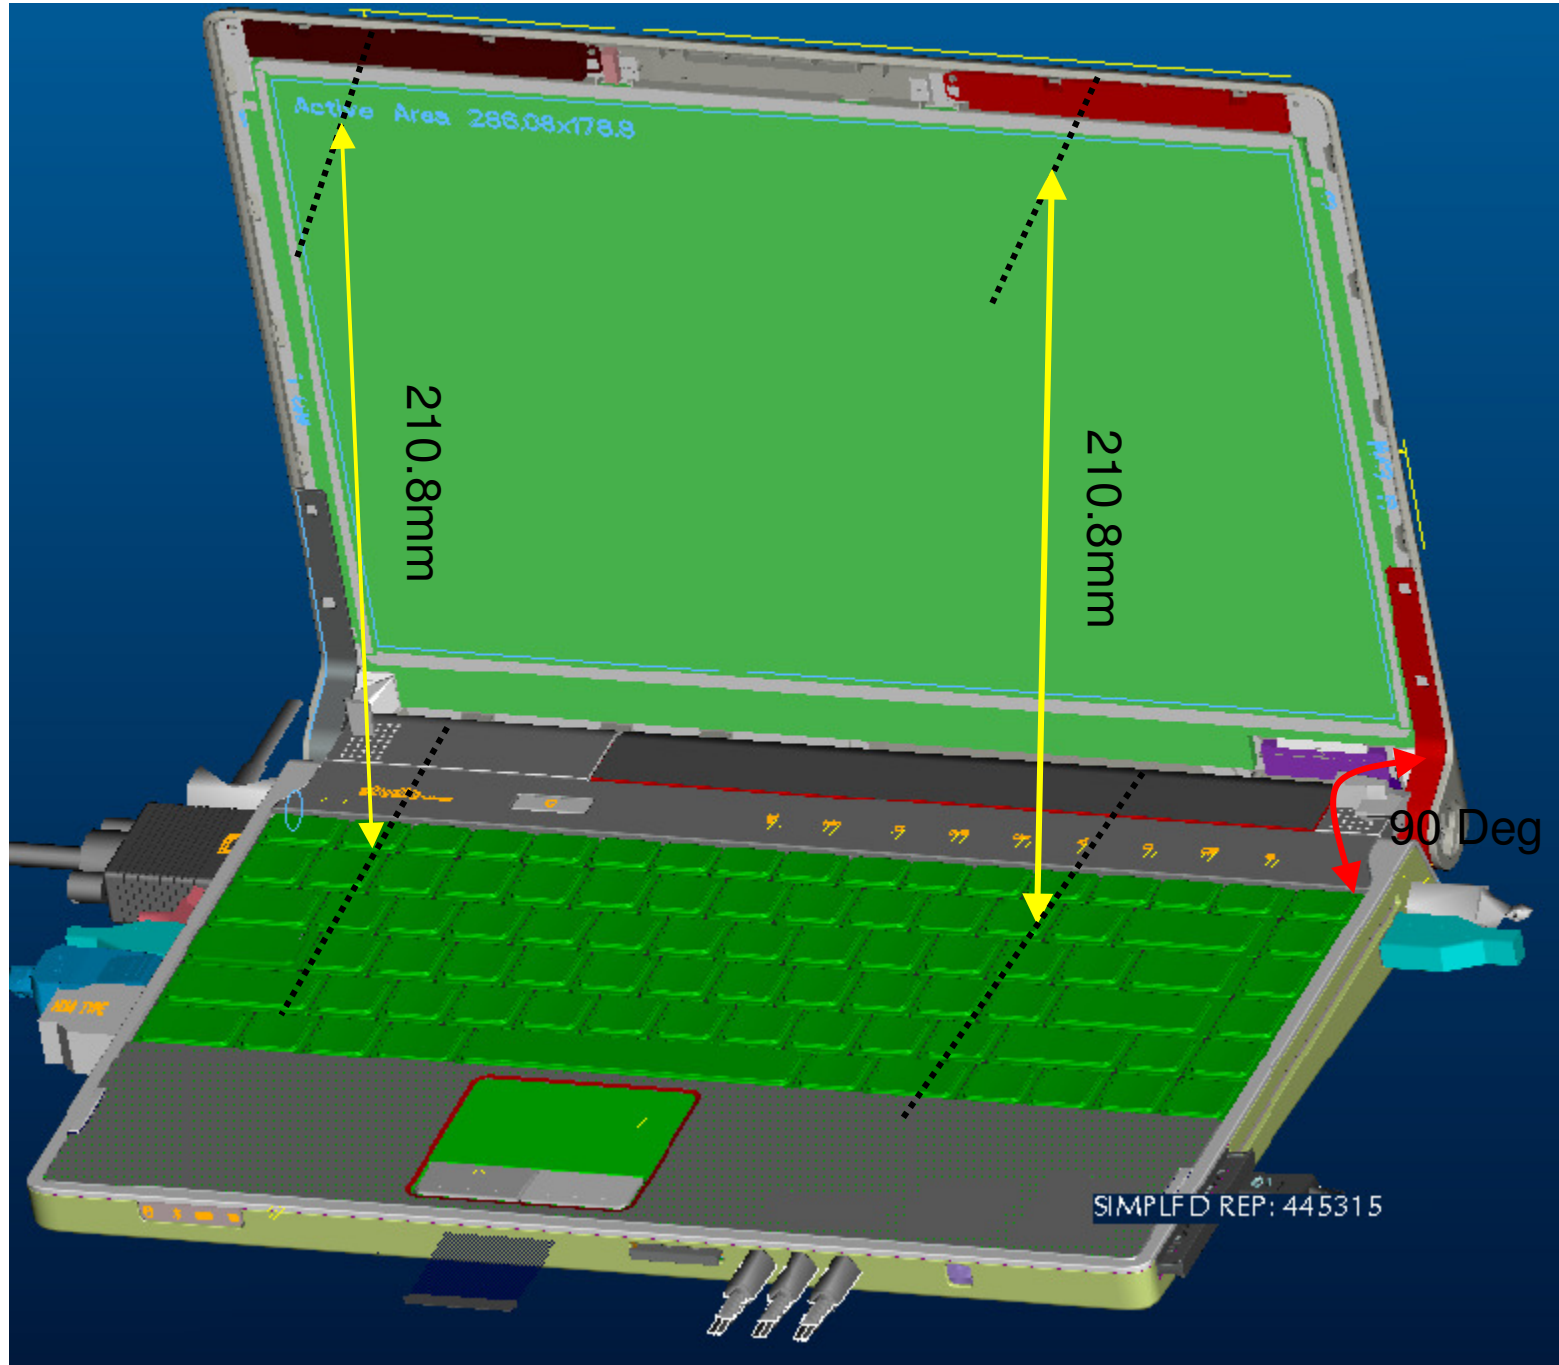

Jolie Antenna 2D drawing

Antenna to Antenna distance

antenna to keyboard distance

Mini Card Location

RF module to RF module distance

Left-Antenna volume

Left-Antenna cable length

SCALE 0.800

PIN NO.	FUNCTION	CABLE COLOR	DIAMETER
1	WWAN(main)	BLACK/GRAY	1.13 mm
2	WLAN/WiMax(main)	WHITE	1.13 mm
3	WLAN/WiMax(aux)	BLACK	1.13 mm

SECTION Y1-Y1
SCALE 7.000

SECTION Y2-Y2
SCALE 7.000
USE SHRINK TUBE TO FIX CABLE
W: 4.1mm Max H: 1.75mm Max

SECTION Y3-Y3
SCALE 7.000

Right-Antenna volume

MIMO Antenna volume

Right-Antenna cable length

SECTION Y1-Y1
SCALE 7.000

SECTION Y2-Y2
SCALE 7.000

SECTION Y3-Y3
SCALE 7.000

SECTION Y4-Y4
SCALE 7.000