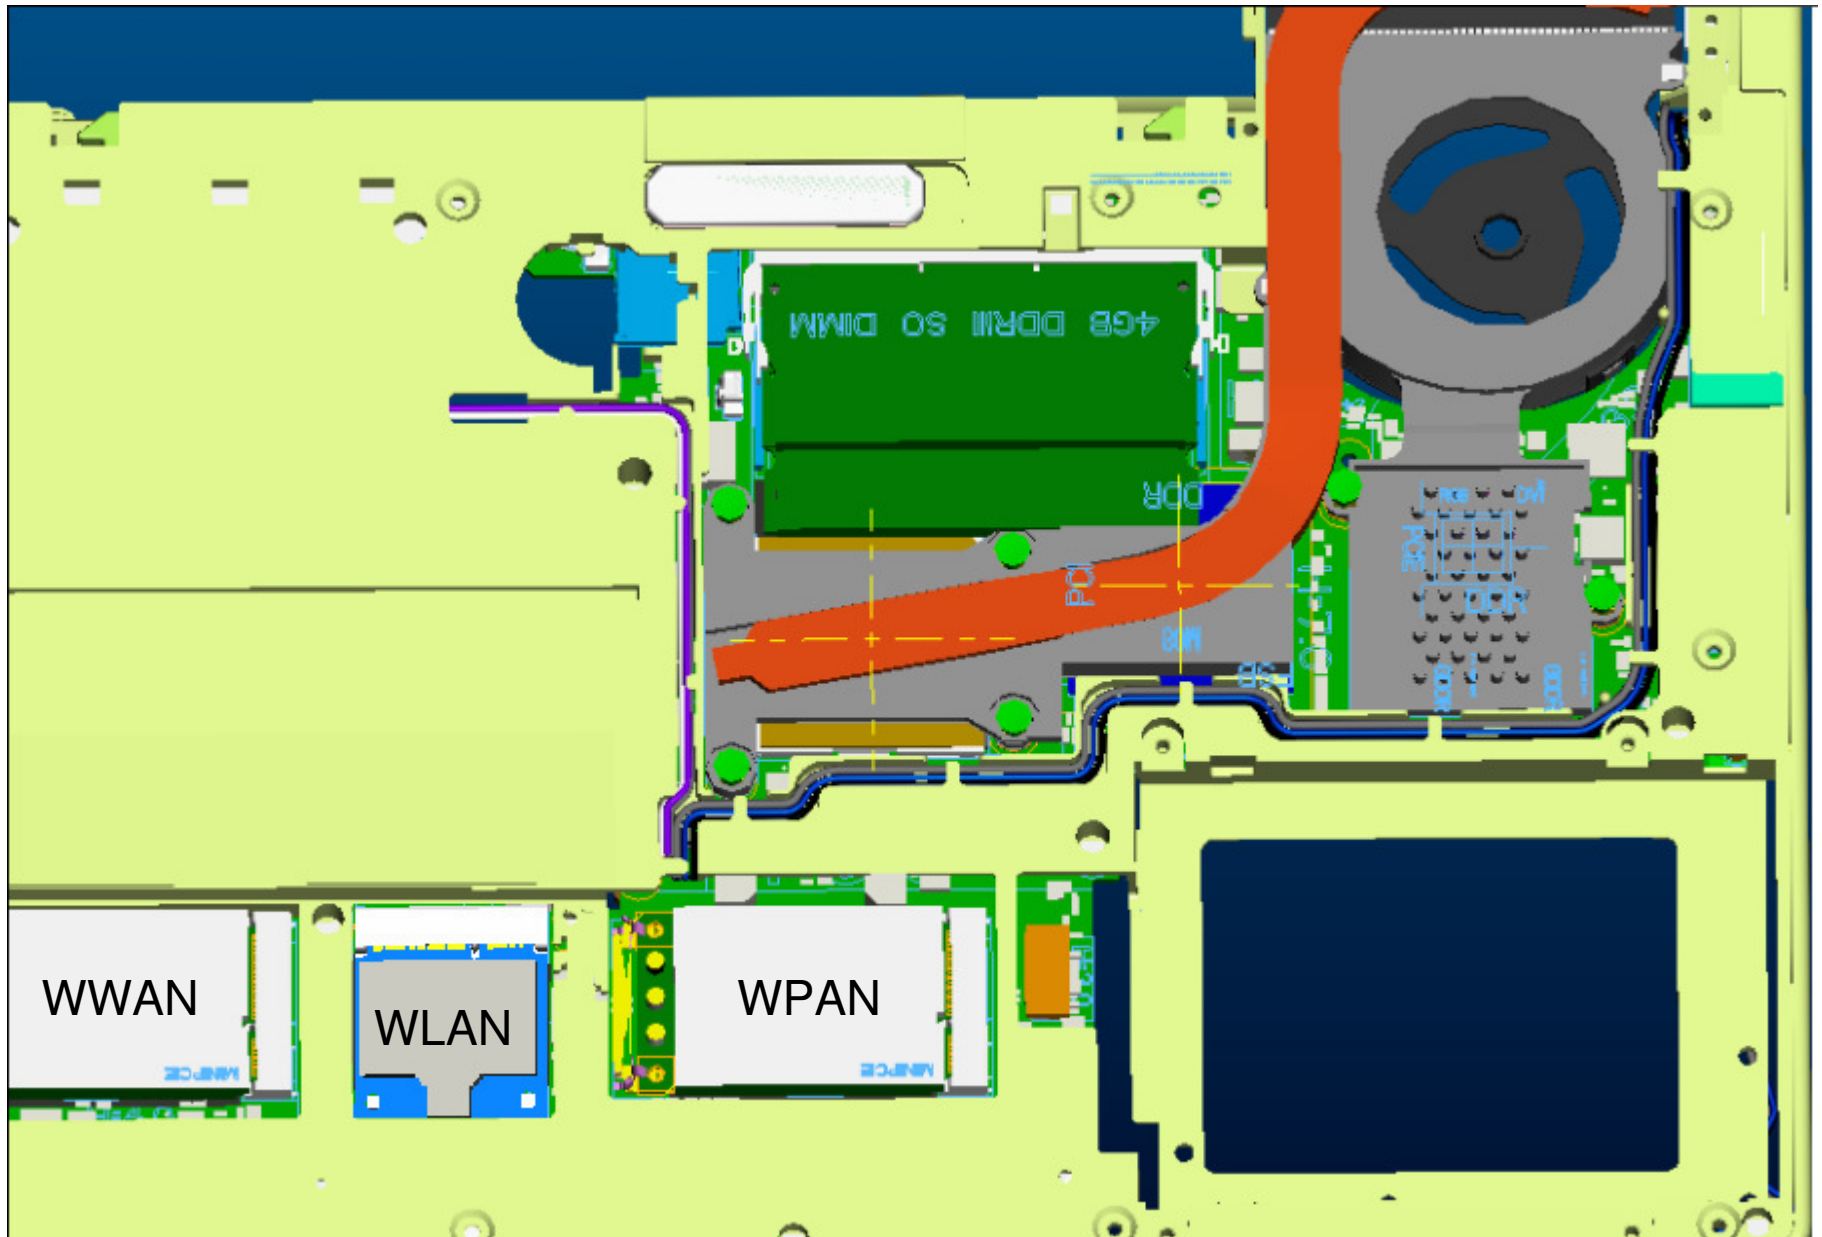

Jolie Antenna 2D drawing

Antenna to Antenna distance

antenna to keyboard distance

Mini Card Location

RF module to RF module distance

Left-Antenna volume

Left-Antenna cable length

SCALE 0.800

PIN NO.	FUNCTION	CABLE COLOR	DIAMETER
1	WWAN(main)	BLACK/GRAY	1.13 mm
2	WLAN/WiMax(main)	WHITE	1.13 mm
3	WLAN/WiMax(aux)	BLACK	1.13 mm

SECTION Y1-Y1
SCALE 7.000

SECTION Y2-Y2
SCALE 7.000
USE SHRINK TUBE TO FIX CABLE
W: 4.1mm Max H: 1.75mm Max

SECTION Y3-Y3
SCALE 7.000

Right-Antenna volume

MIMO Antenna volume

Right-Antenna cable length

SECTION Y1-Y1
SCALE 7.000

SECTION Y2-Y2
SCALE 7.000

SECTION Y3-Y3
SCALE 7.000

SECTION Y4-Y4
SCALE 7.000