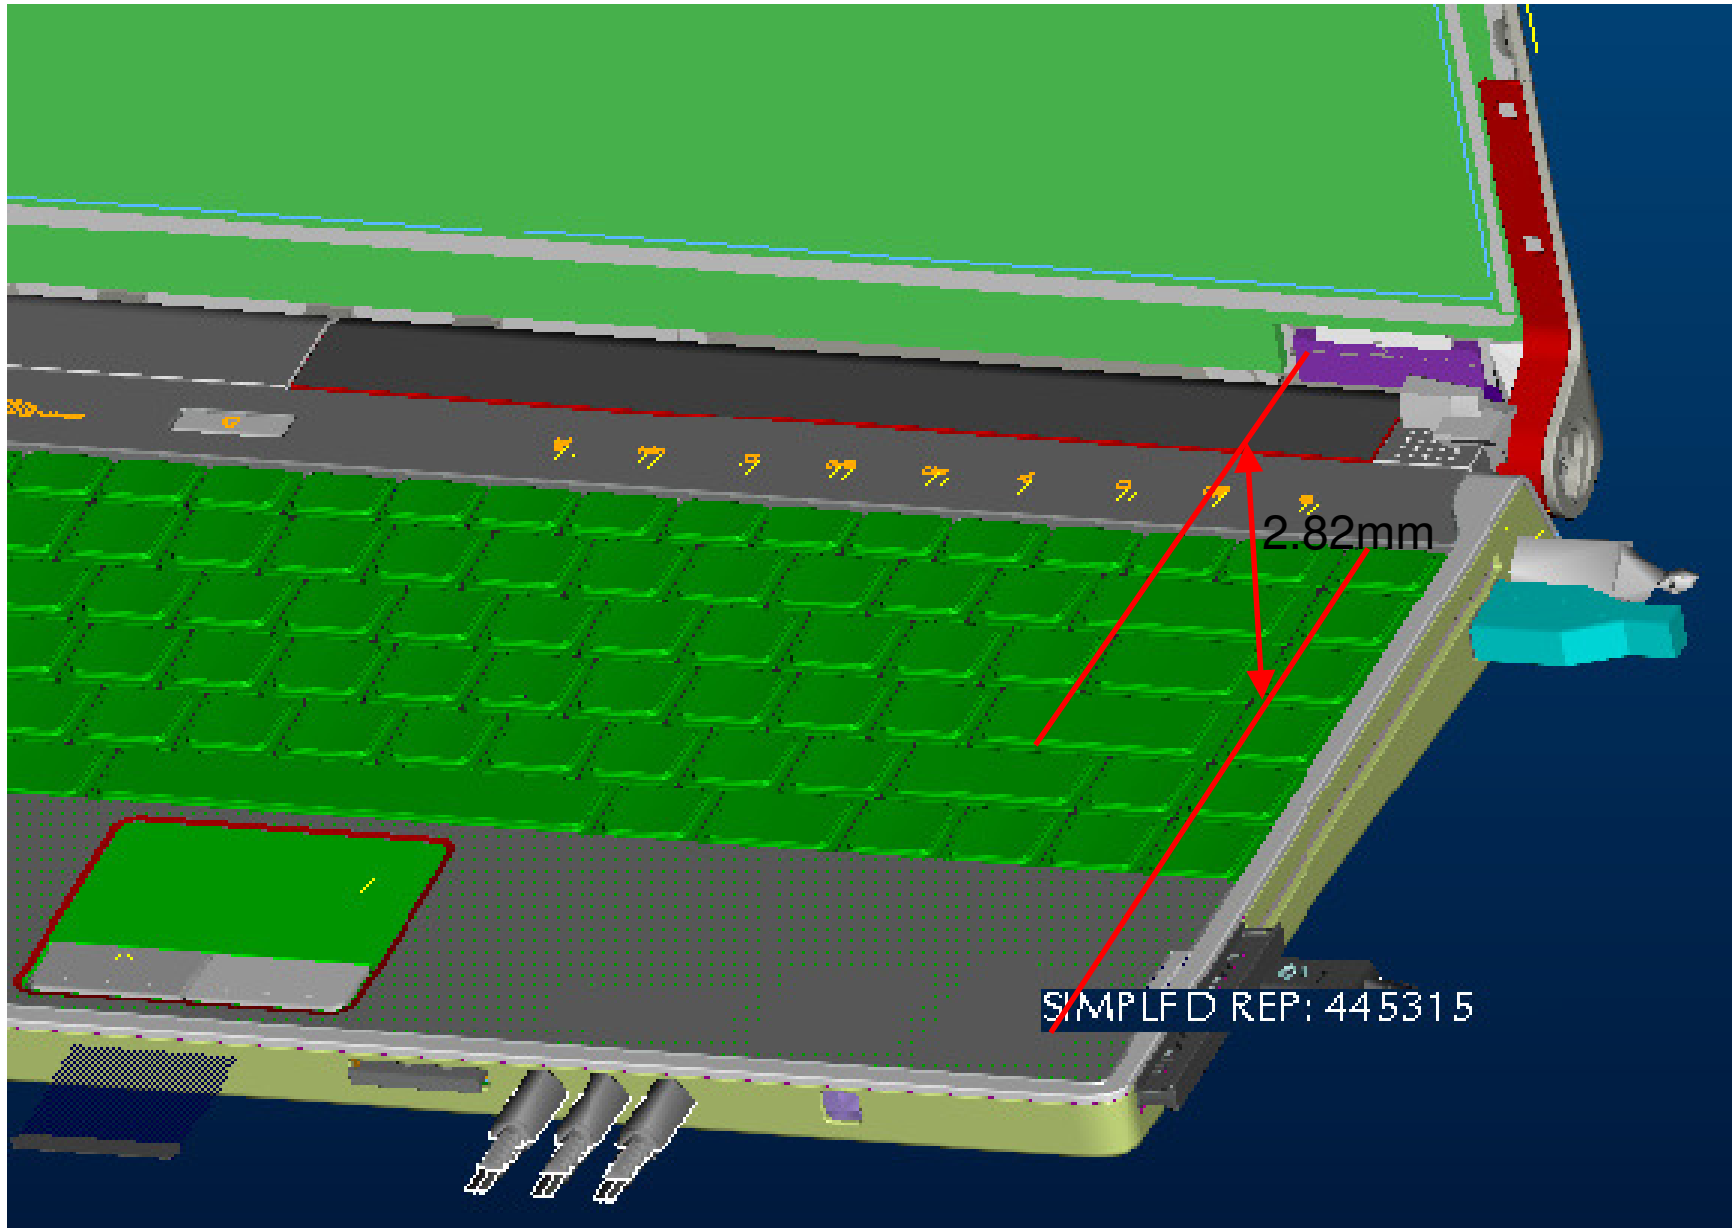

Jolie Antenna 2D drawing

Antenna to Antenna distance

antenna to keyboard distance

Mini Card Location

RF module to RF module distance

Left-Antenna volume

Left-Antenna cable length

SCALE 0.800

PIN NO.	FUNCTION	CABLE COLOR	DIAMETER
1	WWAN(main)	BLACK/GRAY	1.13 mm
2	WLAN/WiMax(main)	WHITE	1.13 mm
3	WLAN/WiMax(aux)	BLACK	1.13 mm

SECTION Y1-Y1
SCALE 7.000

SECTION Y2-Y2
SCALE 7.000
USE SHRINK TUBE TO FIX CABLE
W: 4.1mm Max H: 1.75mm Max

SECTION Y3-Y3
SCALE 7.000

Right-Antenna volume

MIMO Antenna volume

Right-Antenna cable length

SECTION Y1-Y1
SCALE 7.000

SECTION Y2-Y2
SCALE 7.000

SECTION Y3-Y3
SCALE 7.000

SECTION Y4-Y4
SCALE 7.000