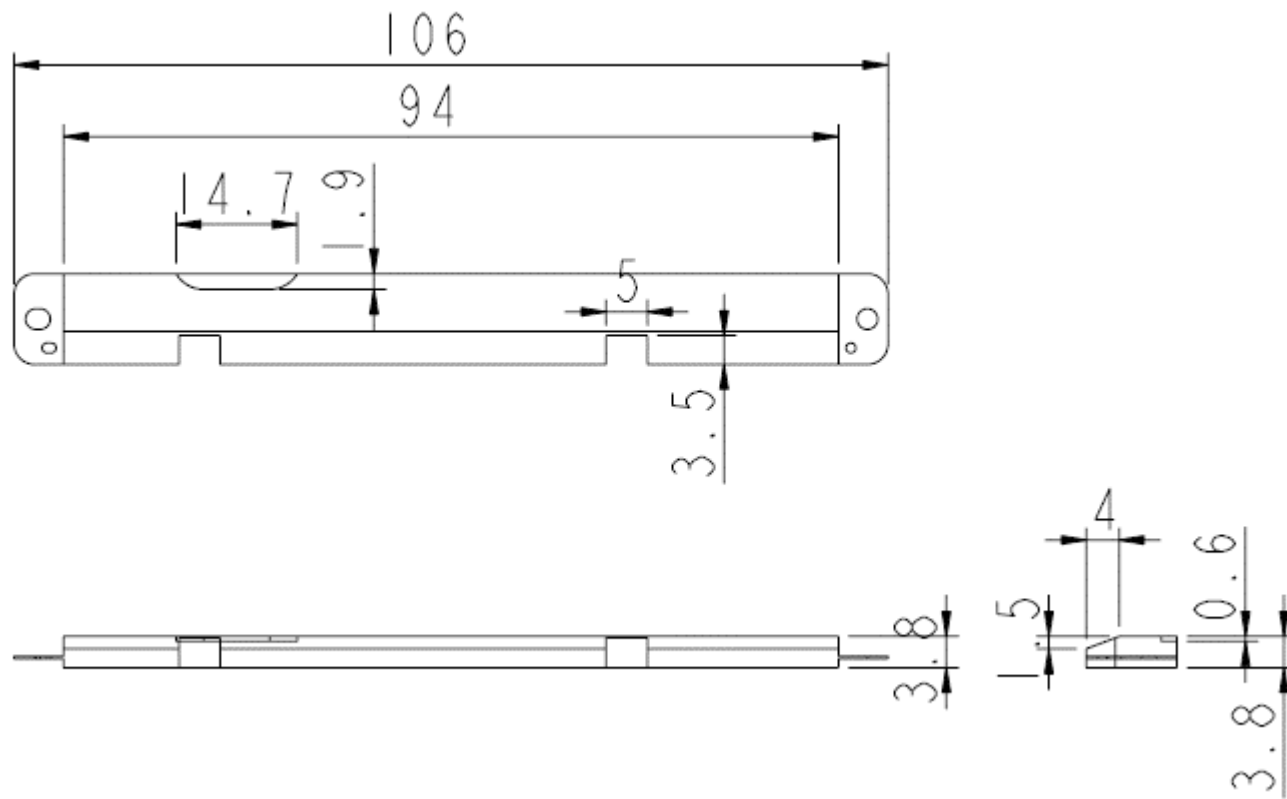

Left-Antenna volume