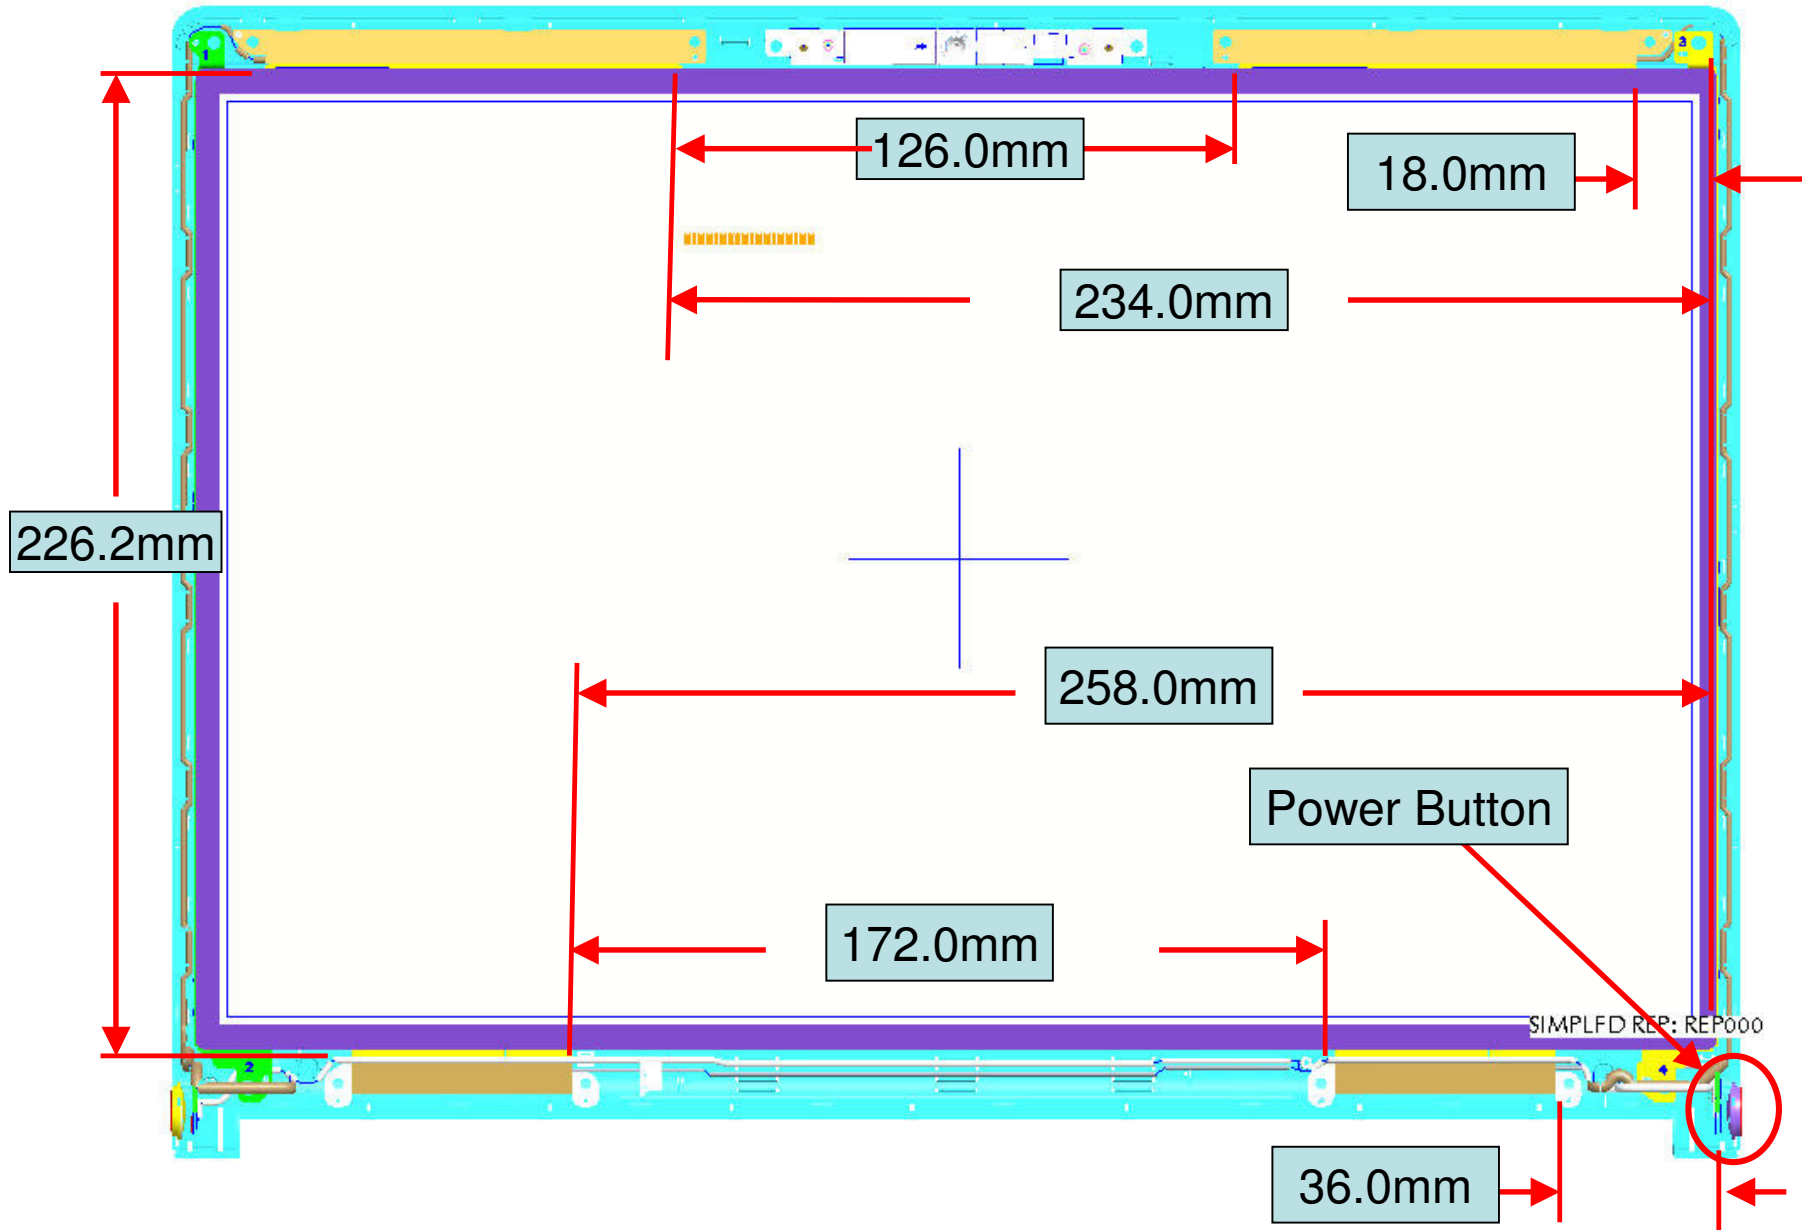

Radiator Location for Hepburn MV