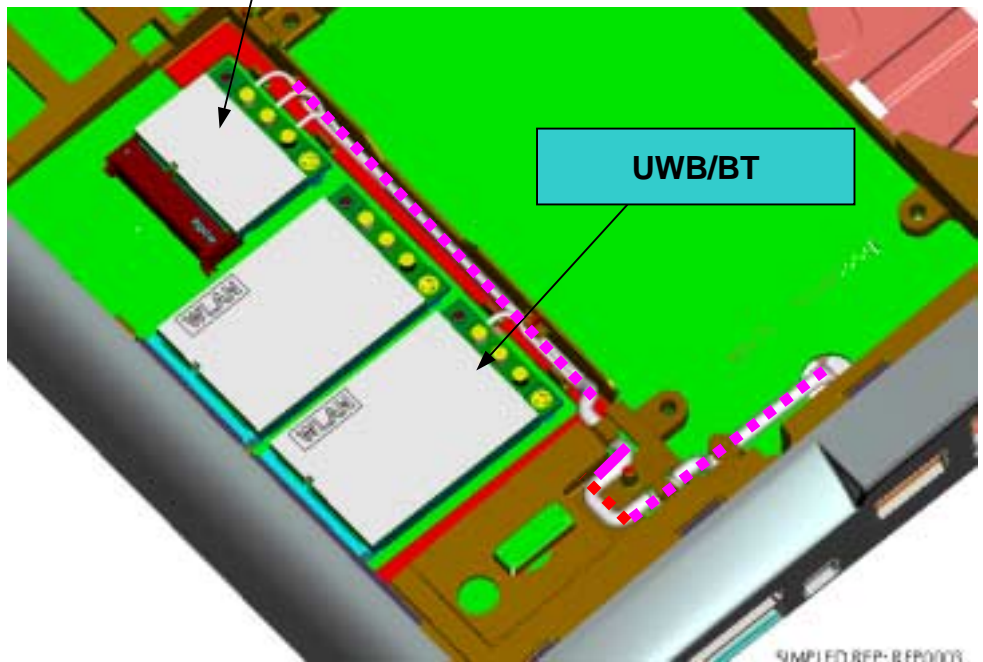

Antenna Location for Pacino

Antenna Location for Pacino

WLAN/Wimax (main) WLAN(MIMO) WLAN/Wimax(aux)

SIMPLIFIED REF: REF0000

SIMPLIFIED REF: REF0000

SIMPLIFIED REF: REF0000

WWAN (main) WWAN(aux)

1. Antenna to Antenna distance

SIMPLFD REP:

2. Module to Module distance.

3. Antenna to user distance.

Antenna module edge to Power button surface