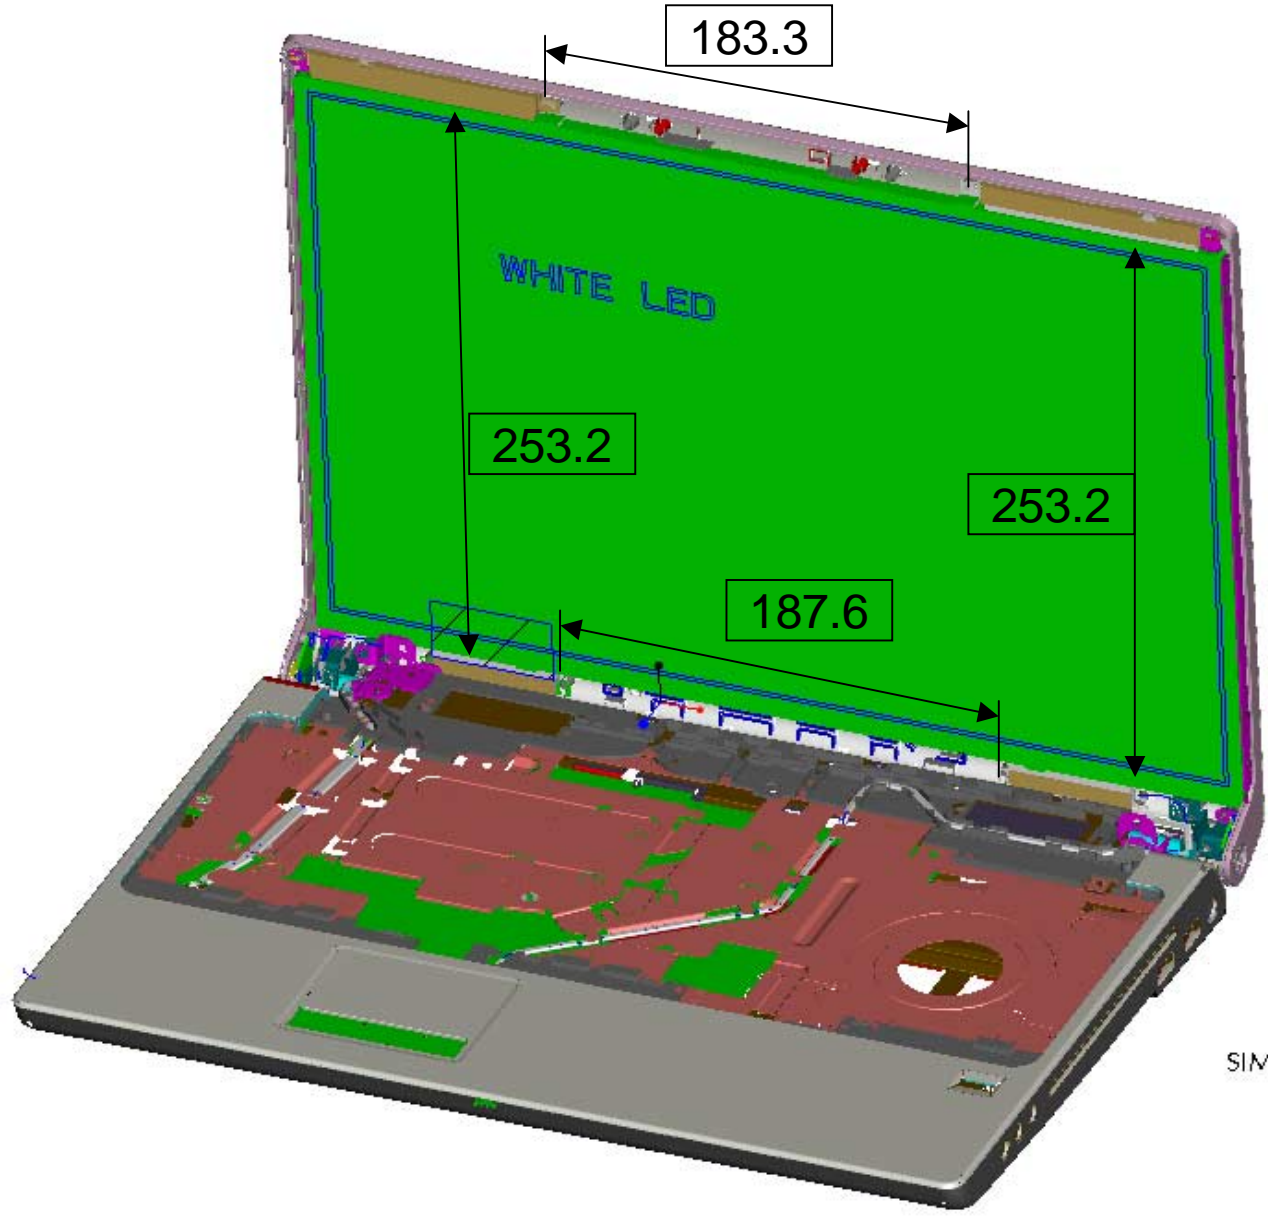

Antenna Location for Pacino

Antenna Location for Pacino

WLAN/Wimax (main) WLAN(MIMO) WLAN/Wimax(aux)

SIMPLIFIED REF: REF0000

SIMPLIFIED REF: REF0000

SIMPLIFIED REF: REF0000

WWAN (main) WWAN(aux)

1. Antenna to Antenna distance

SIMPLFD REP:

2. Module to Module distance.

3. Antenna to user distance.

Antenna module edge to Power button surface