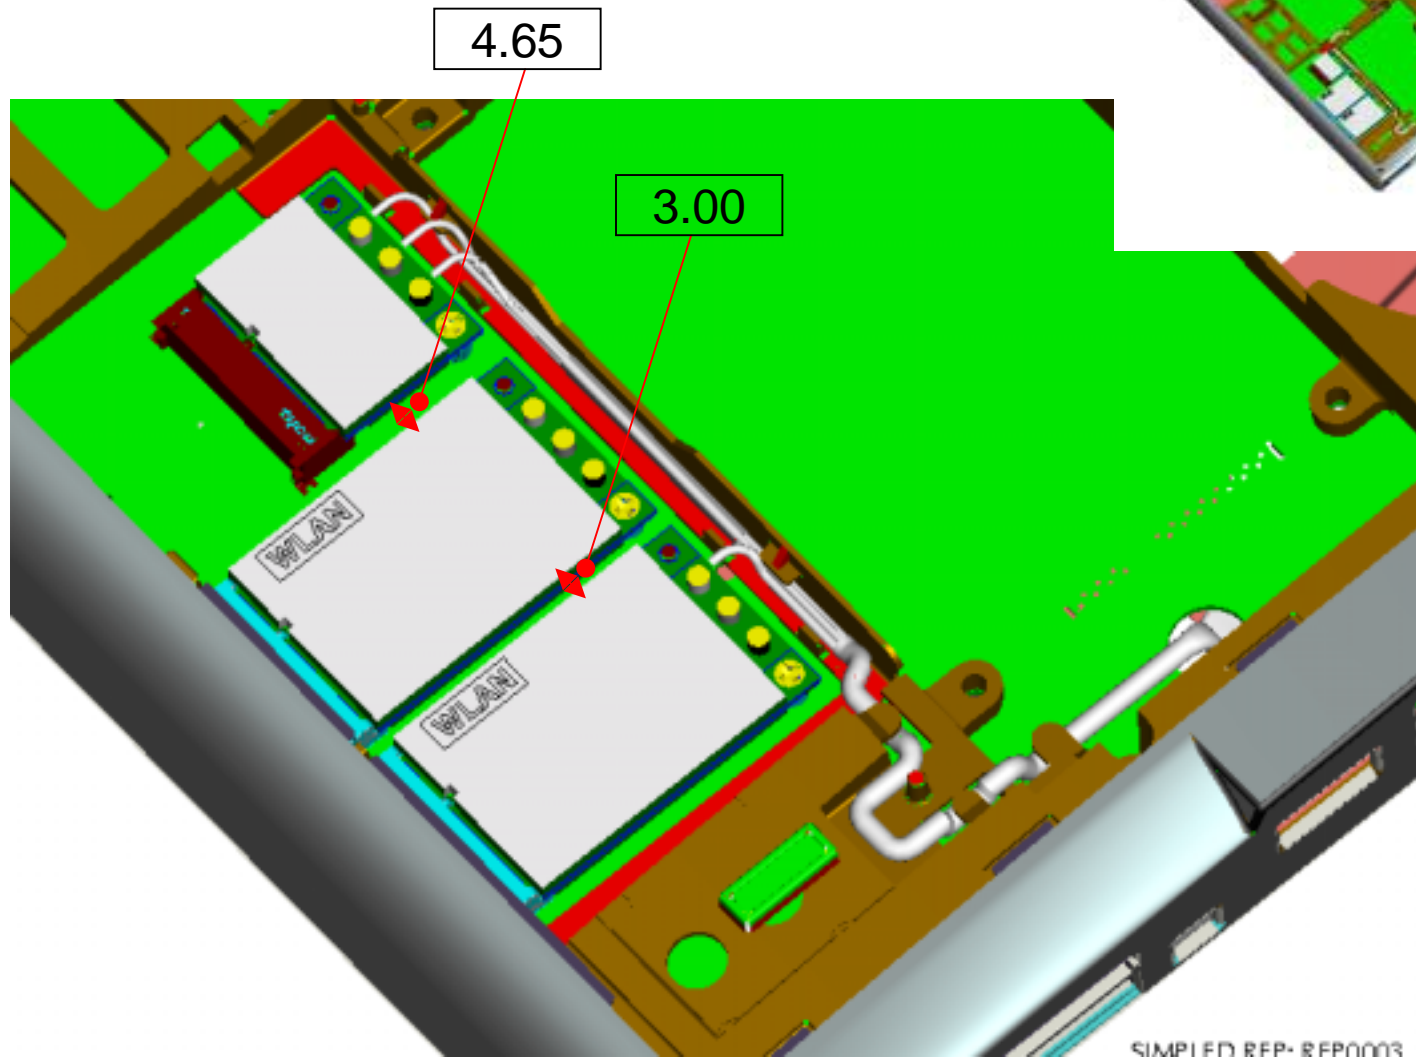

Antenna Location for Pacino

Antenna Location for Pacino

WLAN/Wimax (main) WLAN(MIMO) WLAN/Wimax(aux)

SIMPLIFIED REF: REF0000

SIMPLIFIED REF: REF0000

SIMPLIFIED REF: REF0000

WWAN (main) WWAN(aux)

1. Antenna to Antenna distance

SIMPLFD REP:

2. Module to Module distance.

3. Antenna to user distance.

Antenna module edge to Power button surface