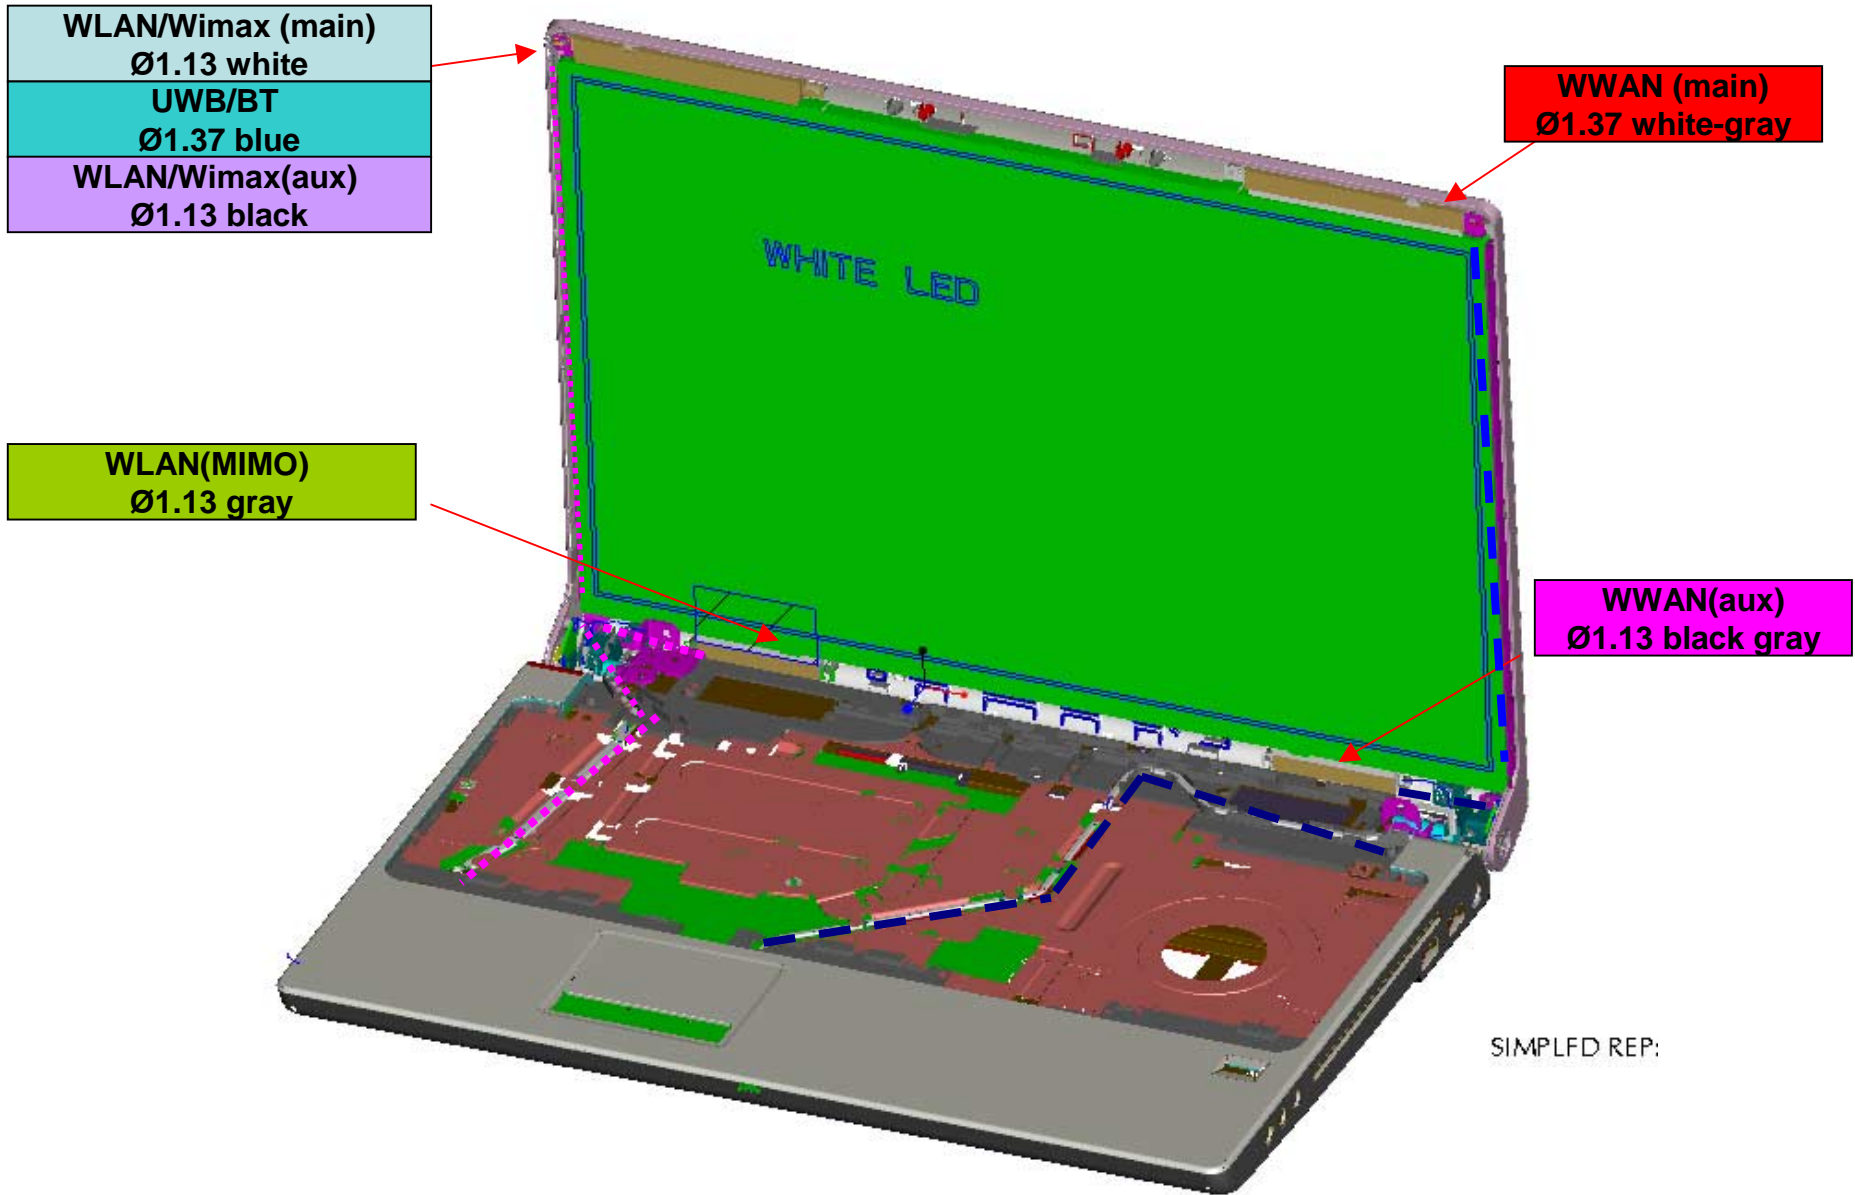

Antenna Location for Pacino

Antenna Location for Pacino

WLAN/Wimax (main) WLAN(MIMO) WLAN/Wimax(aux)

SIMPLIFIED REF: REF0000

SIMPLIFIED REF: REF0000

SIMPLIFIED REF: REF0000

WWAN (main) WWAN(aux)

1. Antenna to Antenna distance

SIMPLFD REP:

2. Module to Module distance.

3. Antenna to user distance.

Antenna module edge to Power button surface