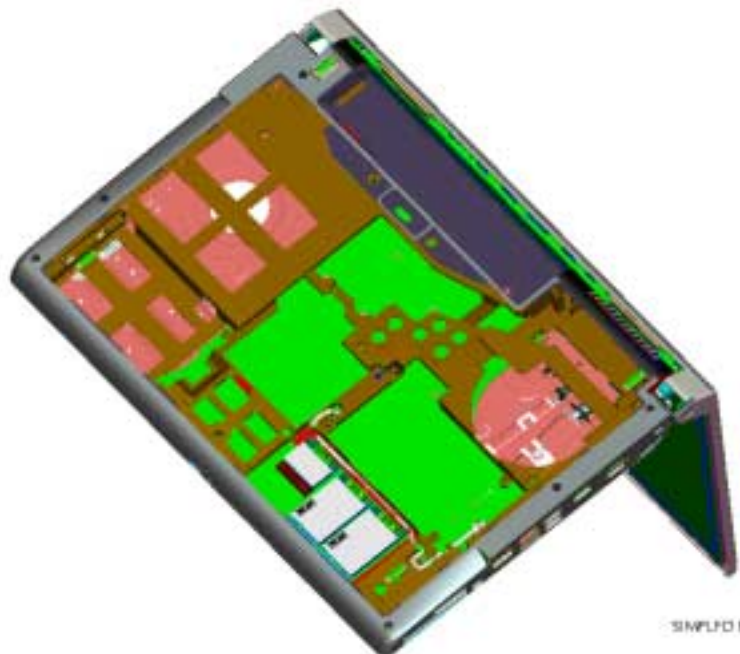

Antenna Location for Pacino

Antenna Location for Pacino

WLAN/Wimax (main) WLAN(MIMO) WLAN/Wimax(aux)

SIMPLIFIED REF: REF0000

SIMPLIFIED REF: REF0000

SIMPLIFIED REF: REF0000

WWAN (main) WWAN(aux)

1. Antenna to Antenna distance

SIMPLFD REP:

2. Module to Module distance.

3. Antenna to user distance.

Antenna module edge to Power button surface