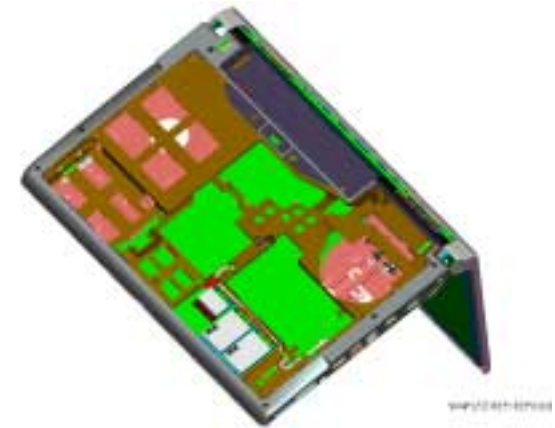

Antenna Location for Pacino

Antenna Location for Pacino

WLAN/Wimax (main) WLAN(MIMO) WLAN/Wimax(aux)

SIMPLIFIED REF: REF0000

SIMPLIFIED REF: REF0000

SIMPLIFIED REF: REF0000

WWAN (main) WWAN(aux)

1. Antenna to Antenna distance

SIMPLFD REP:

2. Module to Module distance.

3. Antenna to user distance.

Antenna module edge to Power button surface