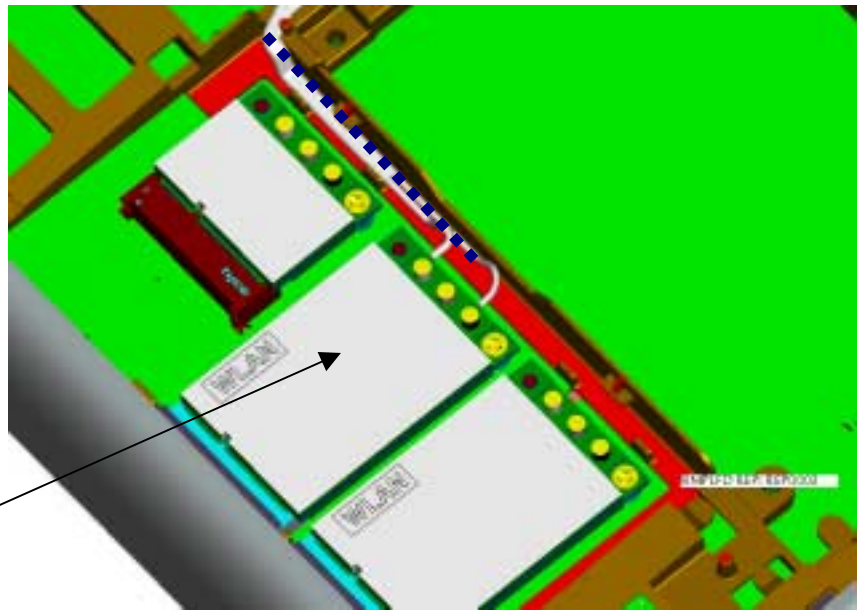

Antenna Location for Pacino

Antenna Location for Pacino

WLAN/Wimax (main) WLAN(MIMO) WLAN/Wimax(aux)

SIMPLIFIED REF: REF0000

SIMPLIFIED REF: REF0000

SIMPLIFIED REF: REF0000

WWAN (main) WWAN(aux)

1. Antenna to Antenna distance

SIMPLFD REP:

2. Module to Module distance.

3. Antenna to user distance.

Antenna module edge to Power button surface