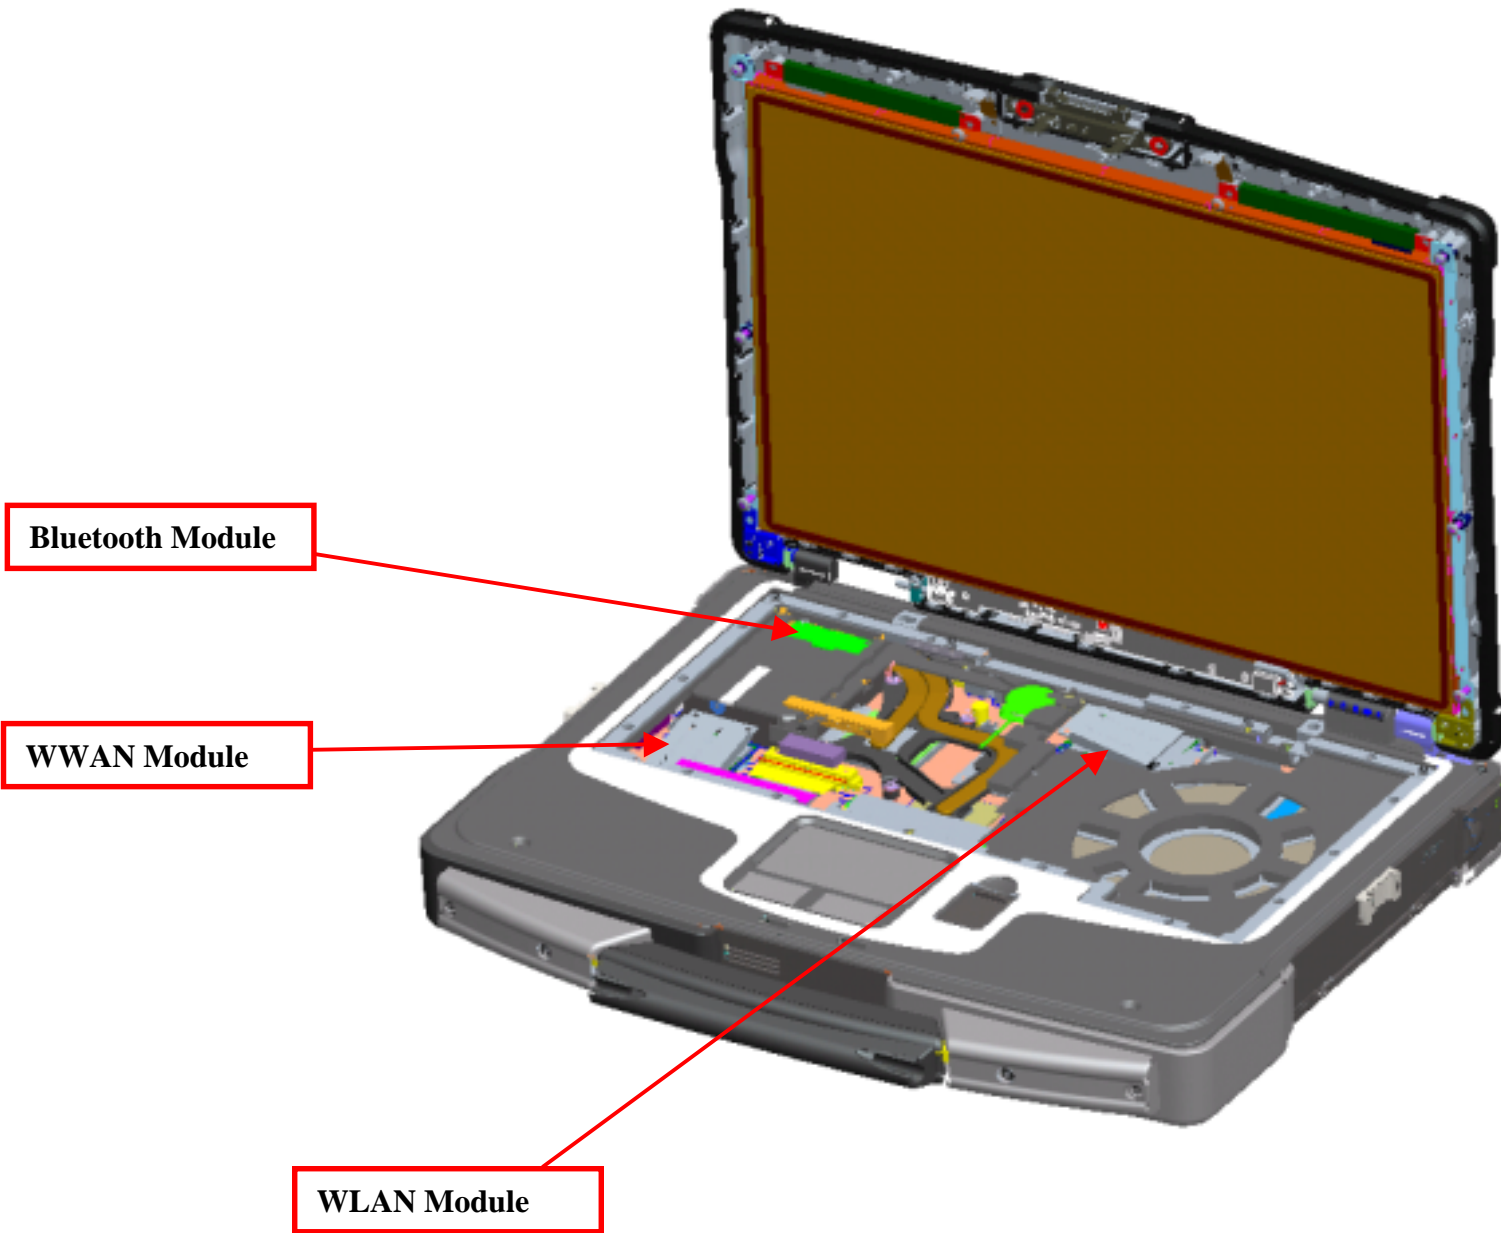

**2 LCD Antenna Distance to Power Button  
and BT Module  
(Display opened to 110 degrees)**

# 2CCFL LCD Antenna Distance to Power Button and BT Module (Display opened to 110 degrees)

	WWAN/WLAN WWAN/(aux)/ Right	WWAN/WLAN WWAN/(aux)/ Left	WLAN/MIMO Center
BT Module	233.93 mm	233.93 mm	27.18 mm
Power Button	237.19 mm	237.19 mm	13.0 mm