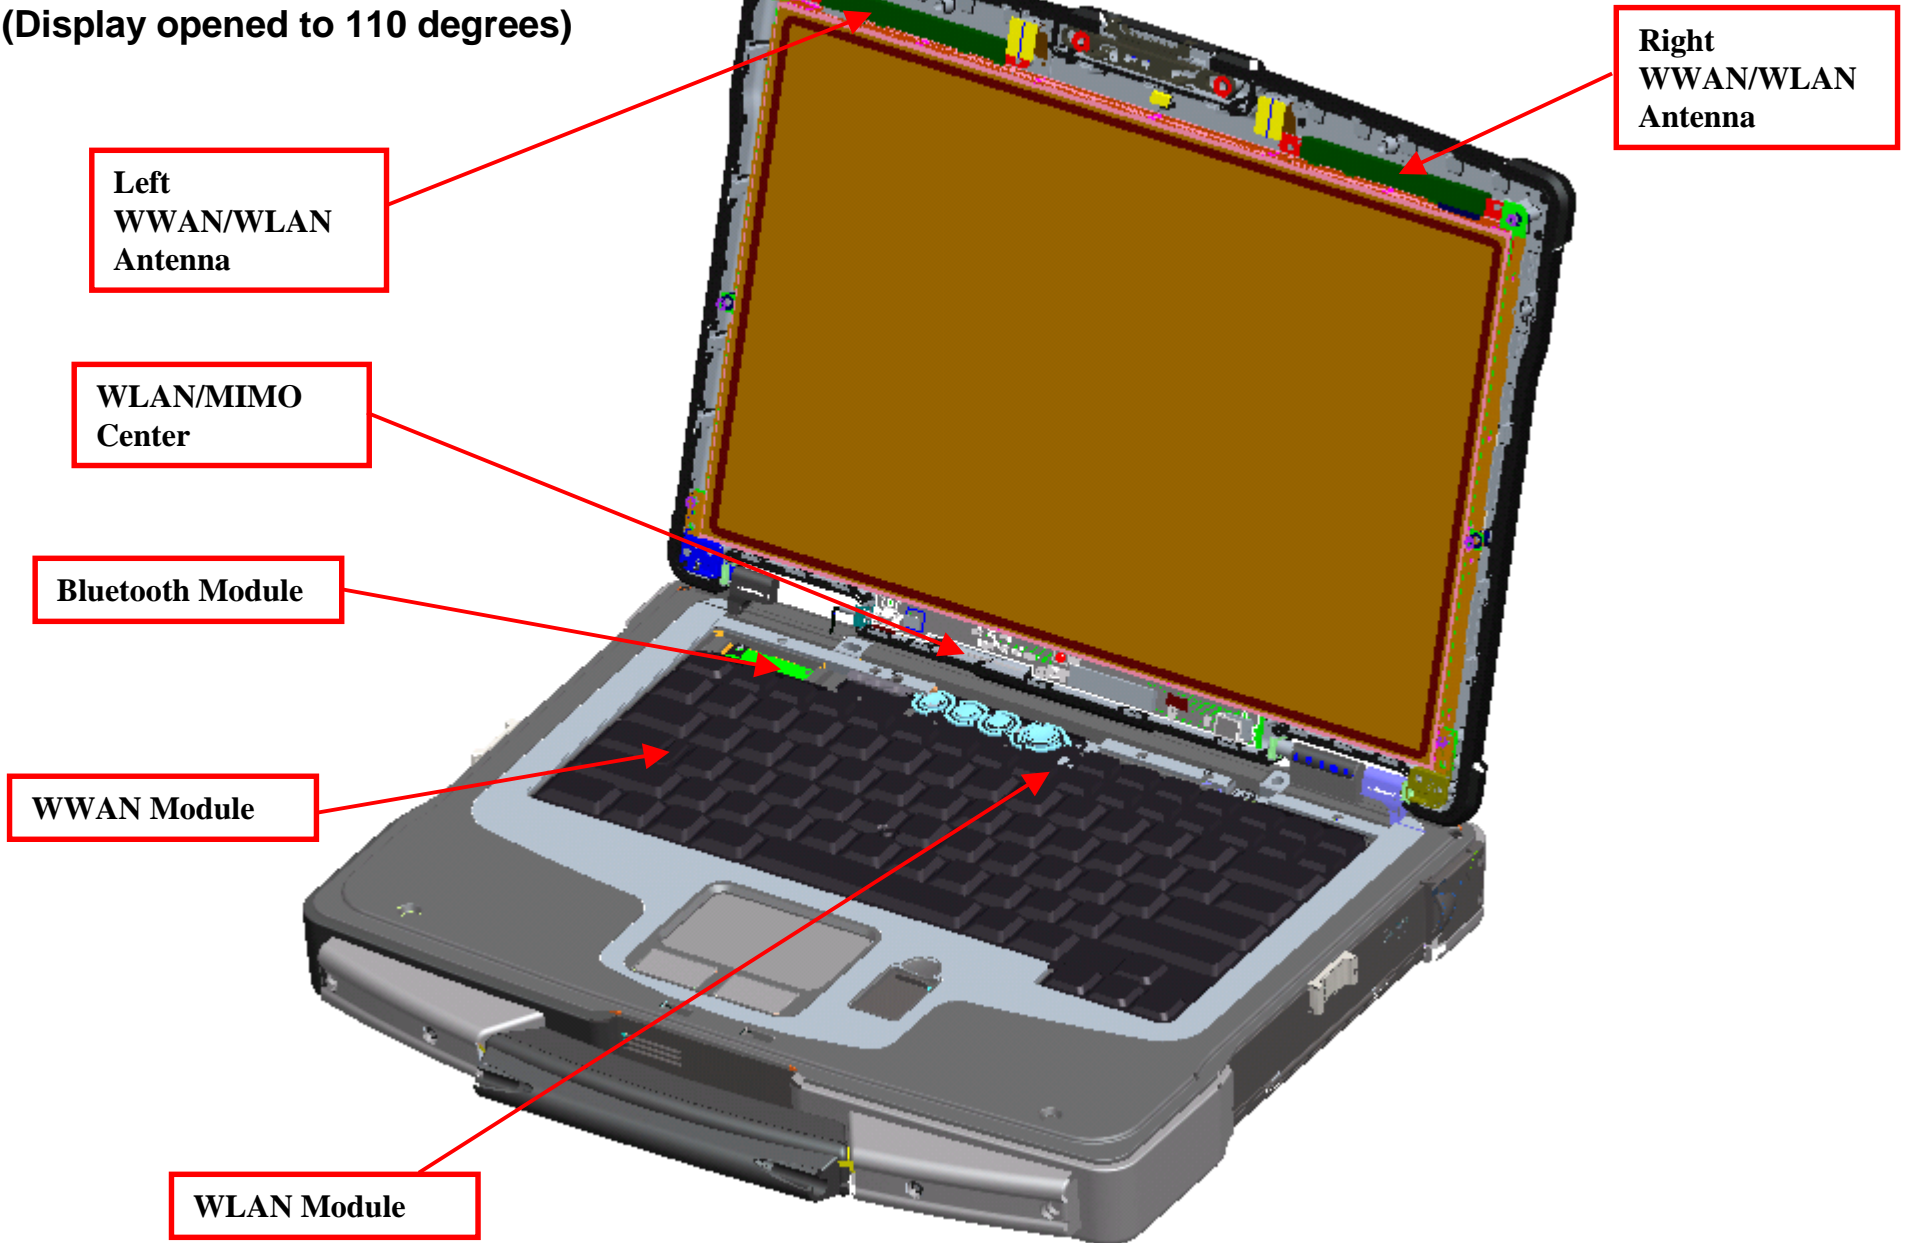

**2 LCD Antenna Distance to Power Button  
and BT Module  
(Display opened to 110 degrees)**

# 2CCFL LCD Antenna Distance to Power Button and BT Module (Display opened to 110 degrees)

	WWAN/WLAN WWAN/(aux)/ Right	WWAN/WLAN WWAN/(aux)/ Left	WLAN/MIMO Center
BT Module	233.93 mm	233.93 mm	27.18 mm
Power Button	237.19 mm	237.19 mm	13.0 mm