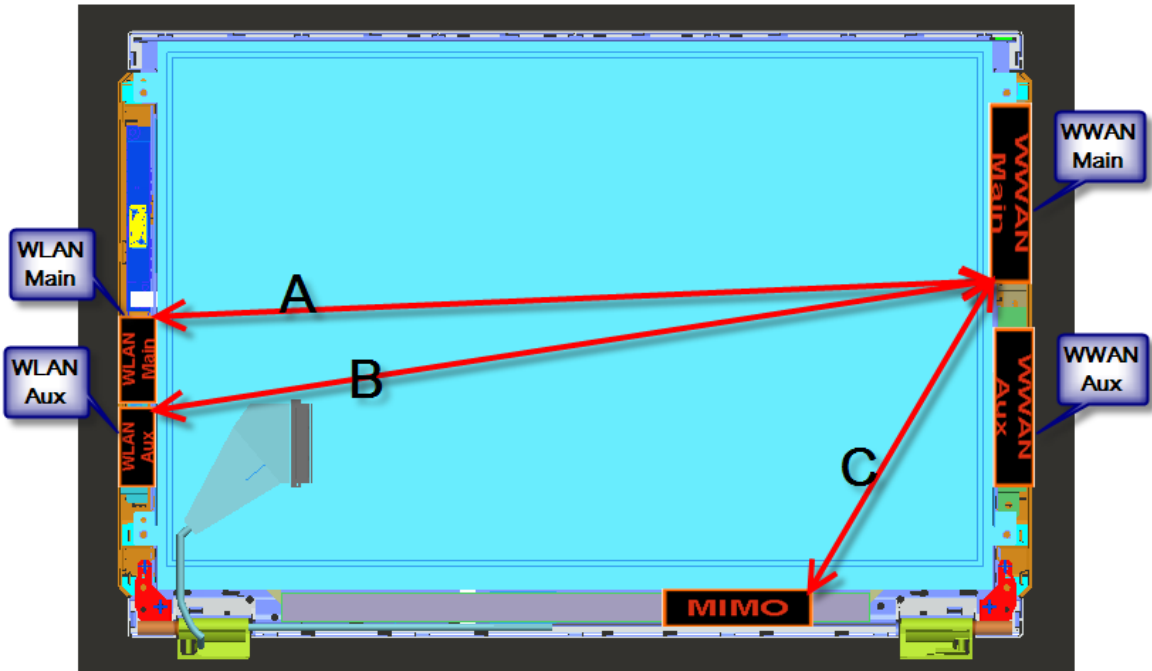

MiniCAM Antenna Drawing

Antenna to User Distance

Item	Antenna Type	Distance to Base (mm)
A	WWAN Main	130.99
B	WLAN Main	123.19
C	WLAN Aux	97.99
D	MIMO	29.74
E	BT	10.29

Antenna to Antenna Distance

Item	Antenna Type	Distance (mm)
A	WWAN main to WLAN main	276.077
B	WWAN main to WLAN aux	285.57
C	WWAN main to WLAN MIMO	106.166
D	WWAN main to BT	173.2