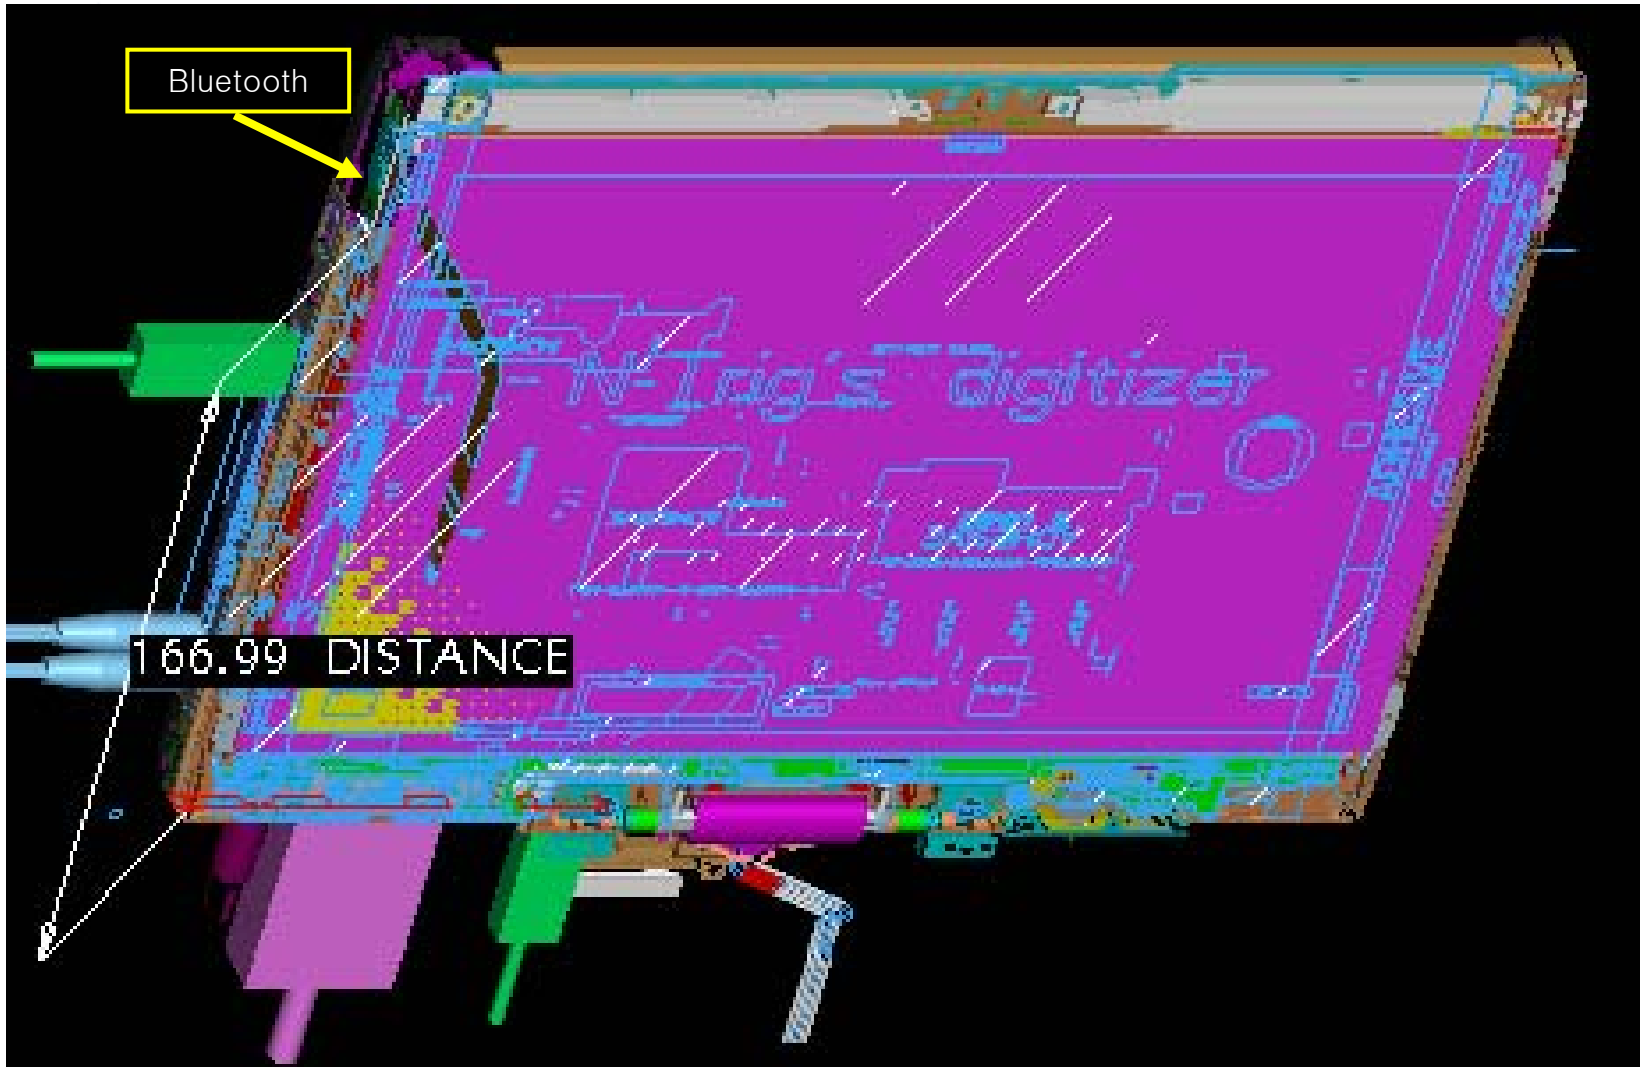

Antenna distance of AMG bump out at tablet mode

Paris Chiang

2008/09/10

Antenna of AMG bump out at tablet mode

The distance btw the left antenna module and user

The distance btw the right antenna module and user

The distance btw the BT module and user

The distance btw the WWAN Main and BT module