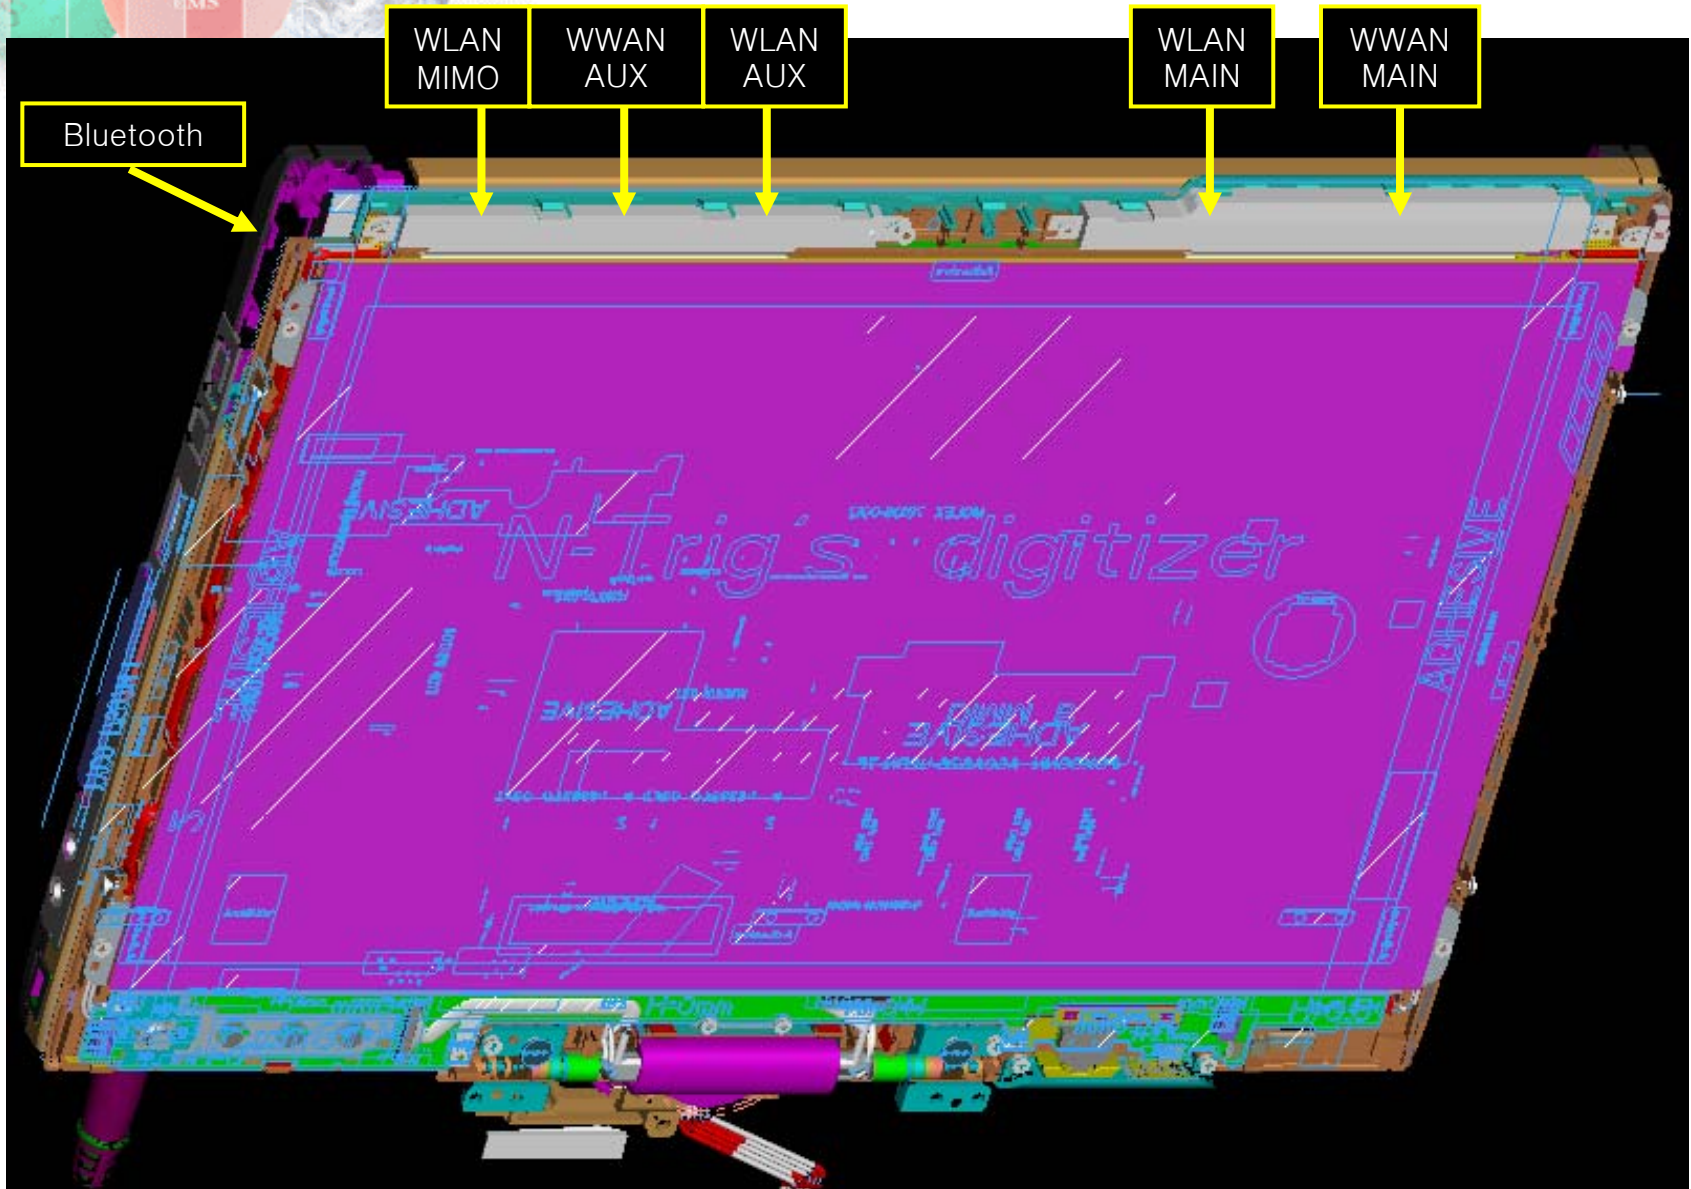

Antenna distance of AMG bump out at tablet mode

Paris Chiang

2008/09/10

Antenna of AMG bump out at tablet mode

The distance btw the left antenna module and user

The distance btw the right antenna module and user

The distance btw the BT module and user

The distance btw the WWAN Main and BT module