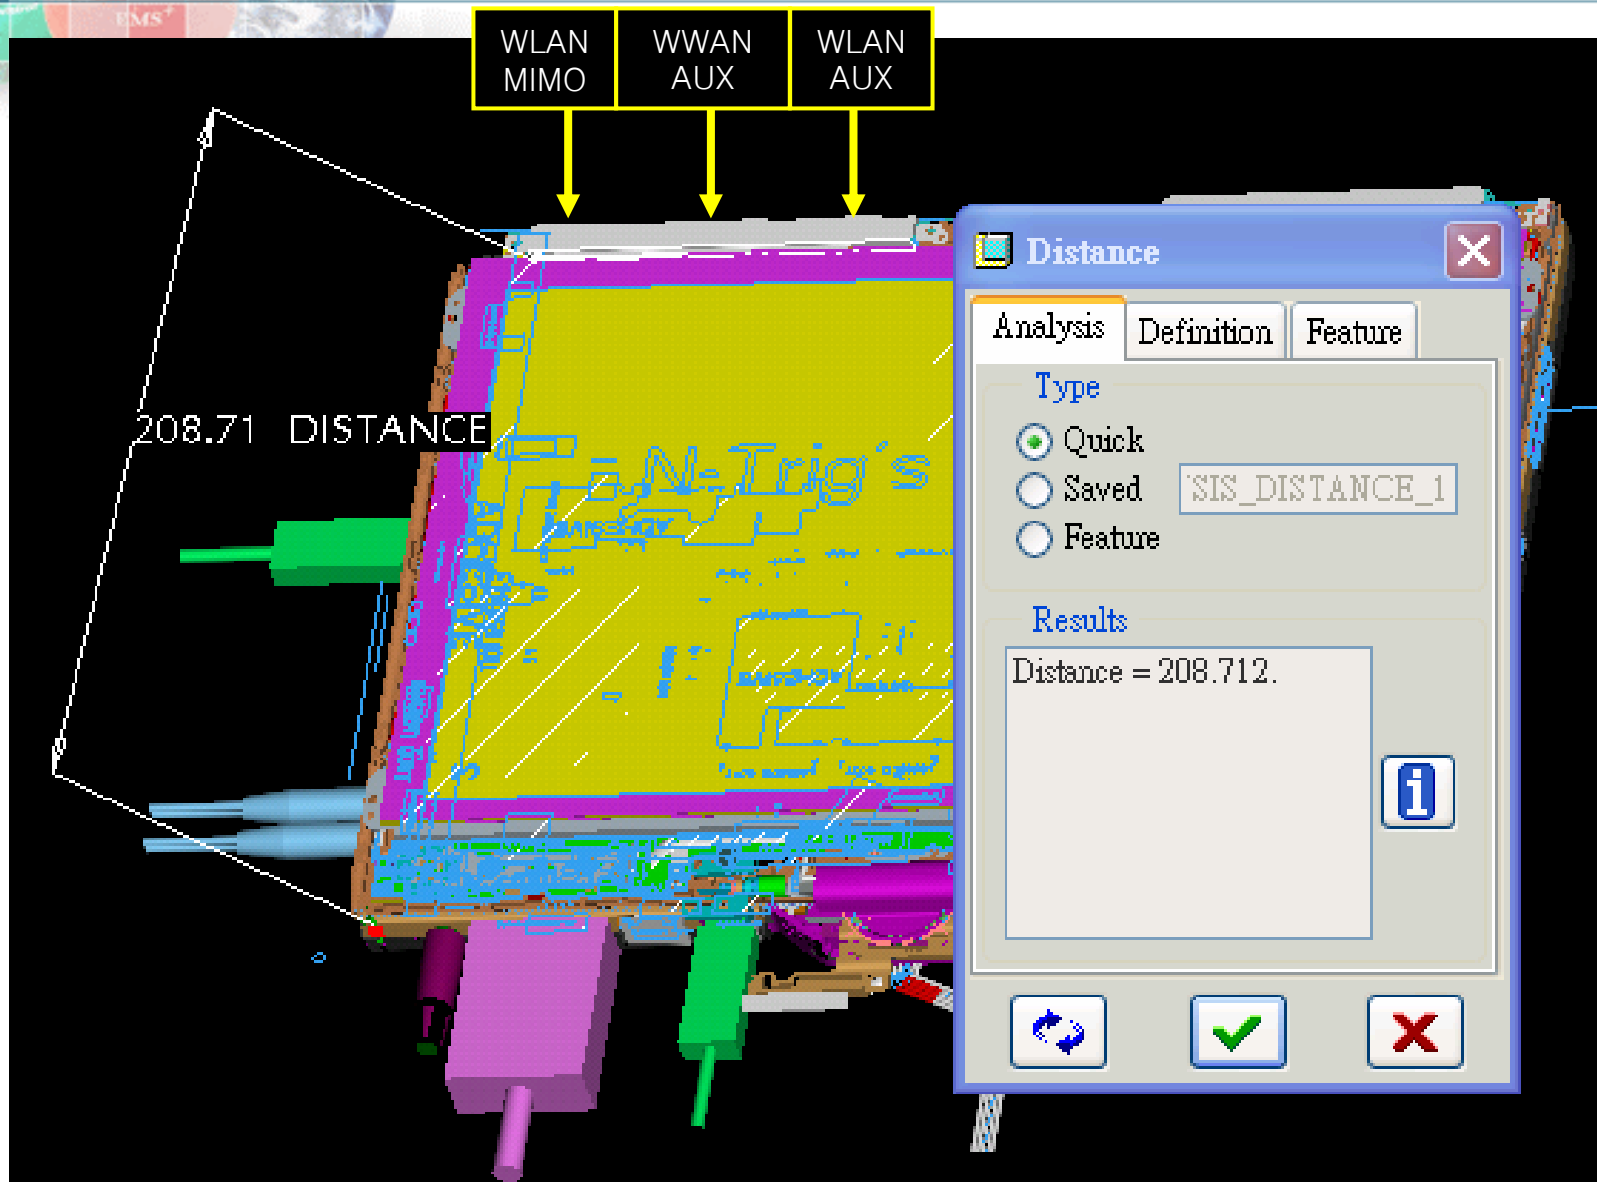

Antenna distance of AMG bump out at tablet mode

Paris Chiang

2008/09/10

Antenna of AMG bump out at tablet mode

The distance btw the left antenna module and user

The distance btw the right antenna module and user

The distance btw the BT module and user

The distance btw the WWAN Main and BT module