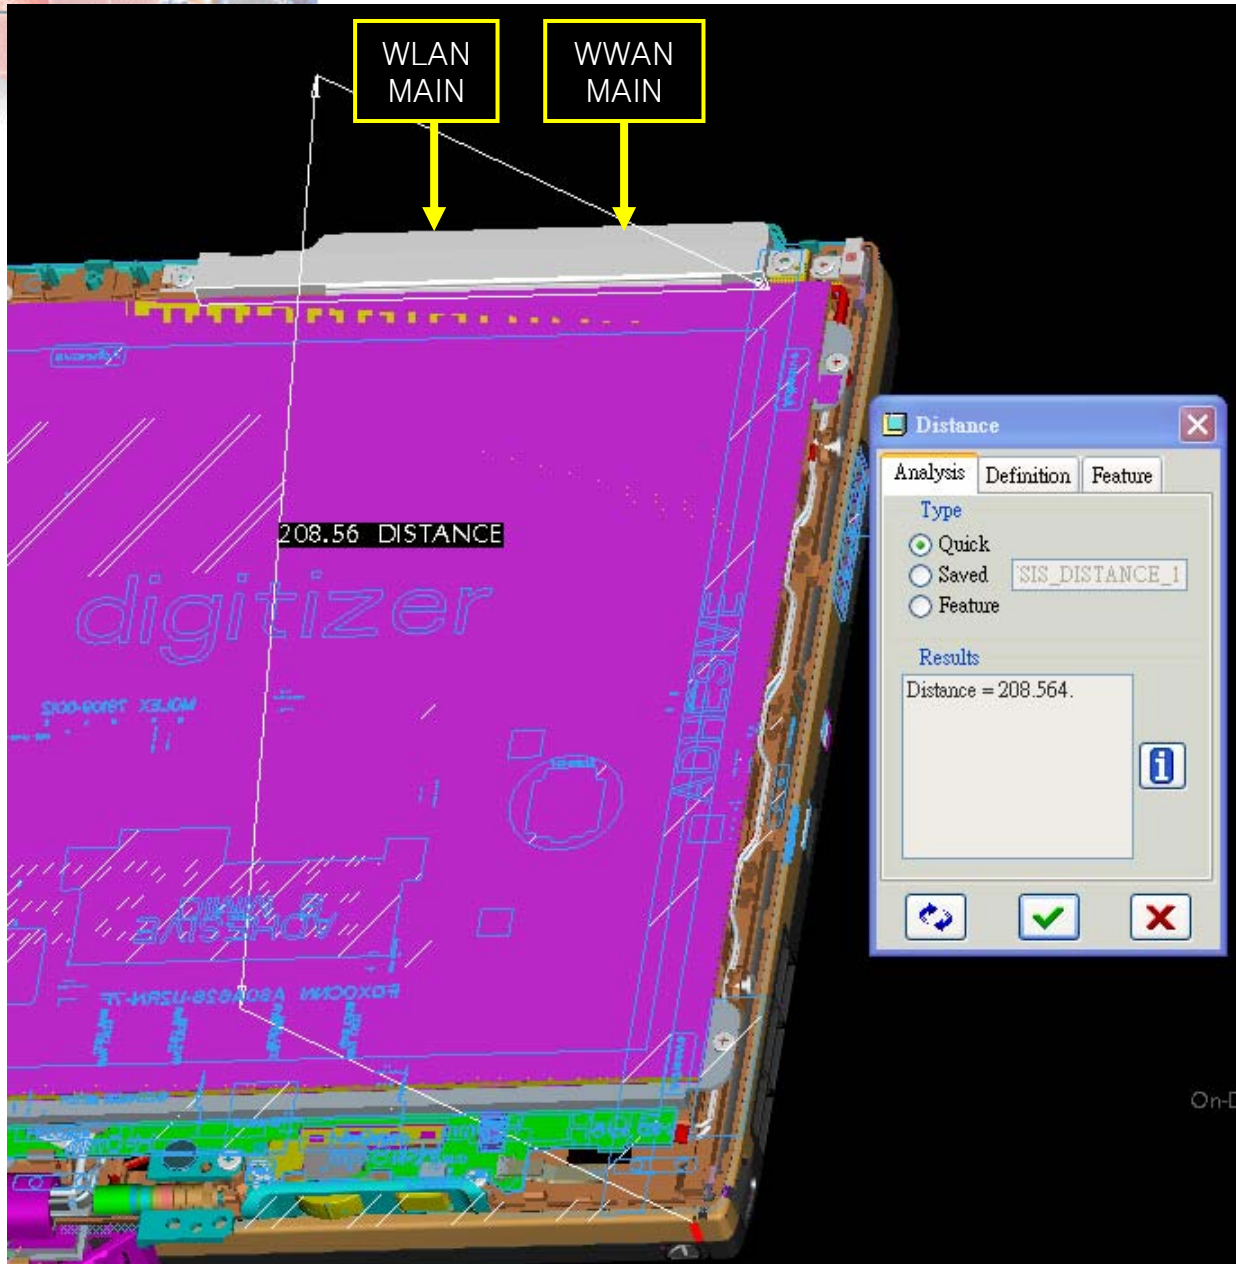

Antenna distance of AMG bump out at tablet mode

Paris Chiang

2008/09/10

Antenna of AMG bump out at tablet mode

The distance btw the left antenna module and user

The distance btw the right antenna module and user

The distance btw the BT module and user

The distance btw the WWAN Main and BT module