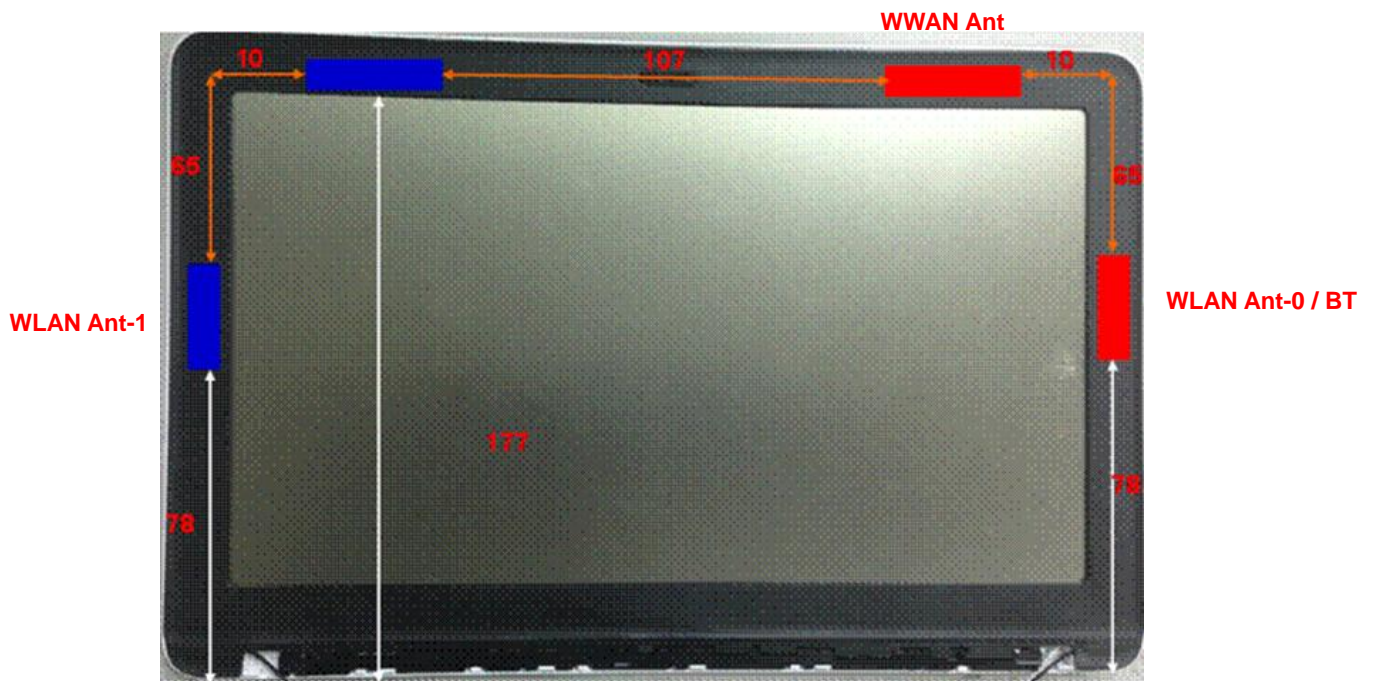

Appendix A. Photographs of EUT and Setup

FCC SAR Evaluation Report

<Photographs of EUT>

FCC SAR Evaluation Report

<Antenna Location>

Antenna	To Bottom Side (mm)
WWAN	177
WLAN Ant-0 / BT	78
WLAN Ant-1	78