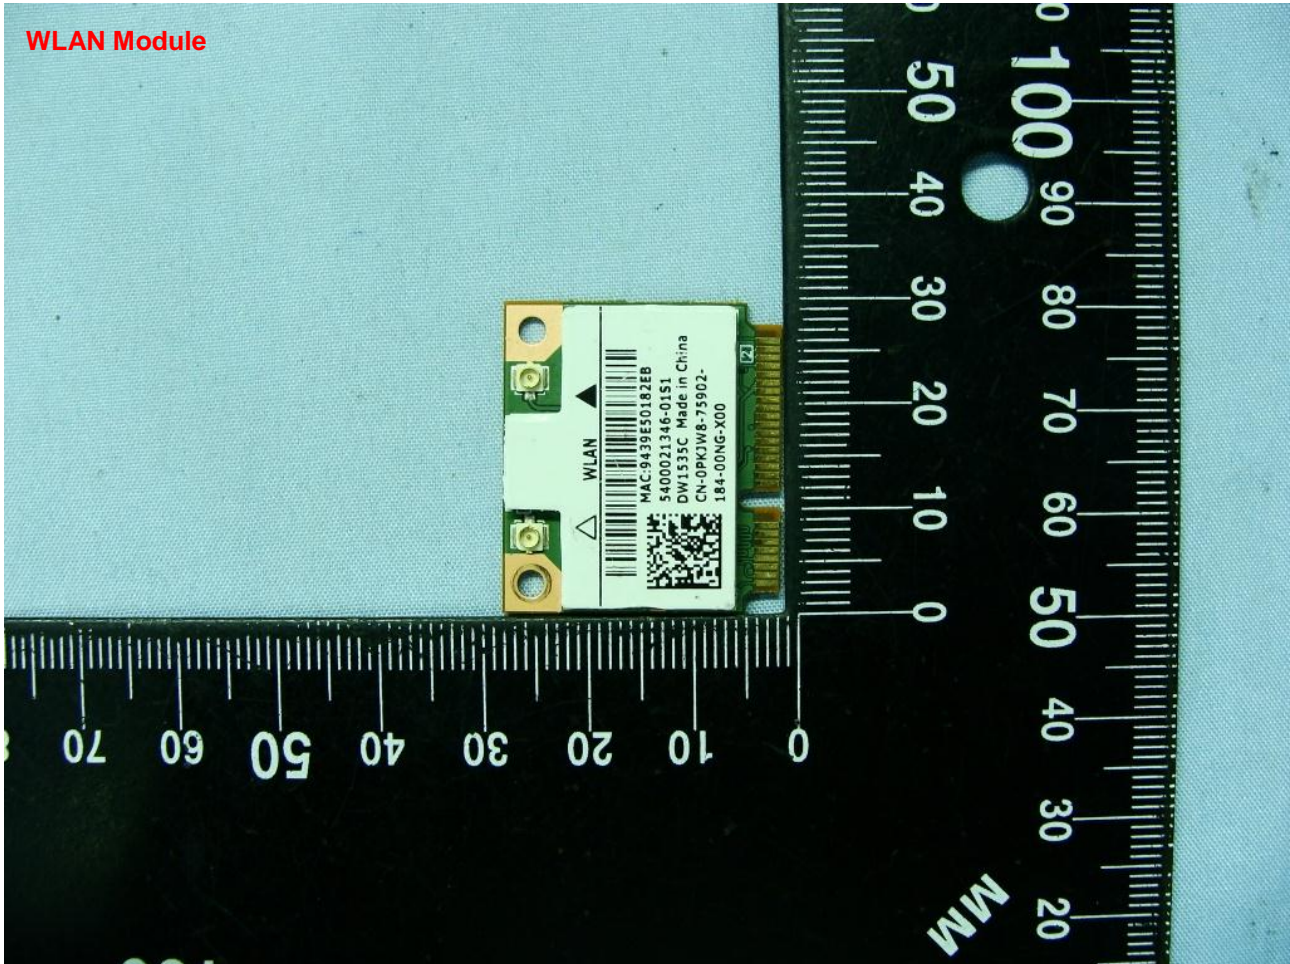

Brand Name: Novatel Wireless / Model Name: E396
Host Brand Name: Dell / Host Model Name: T02G