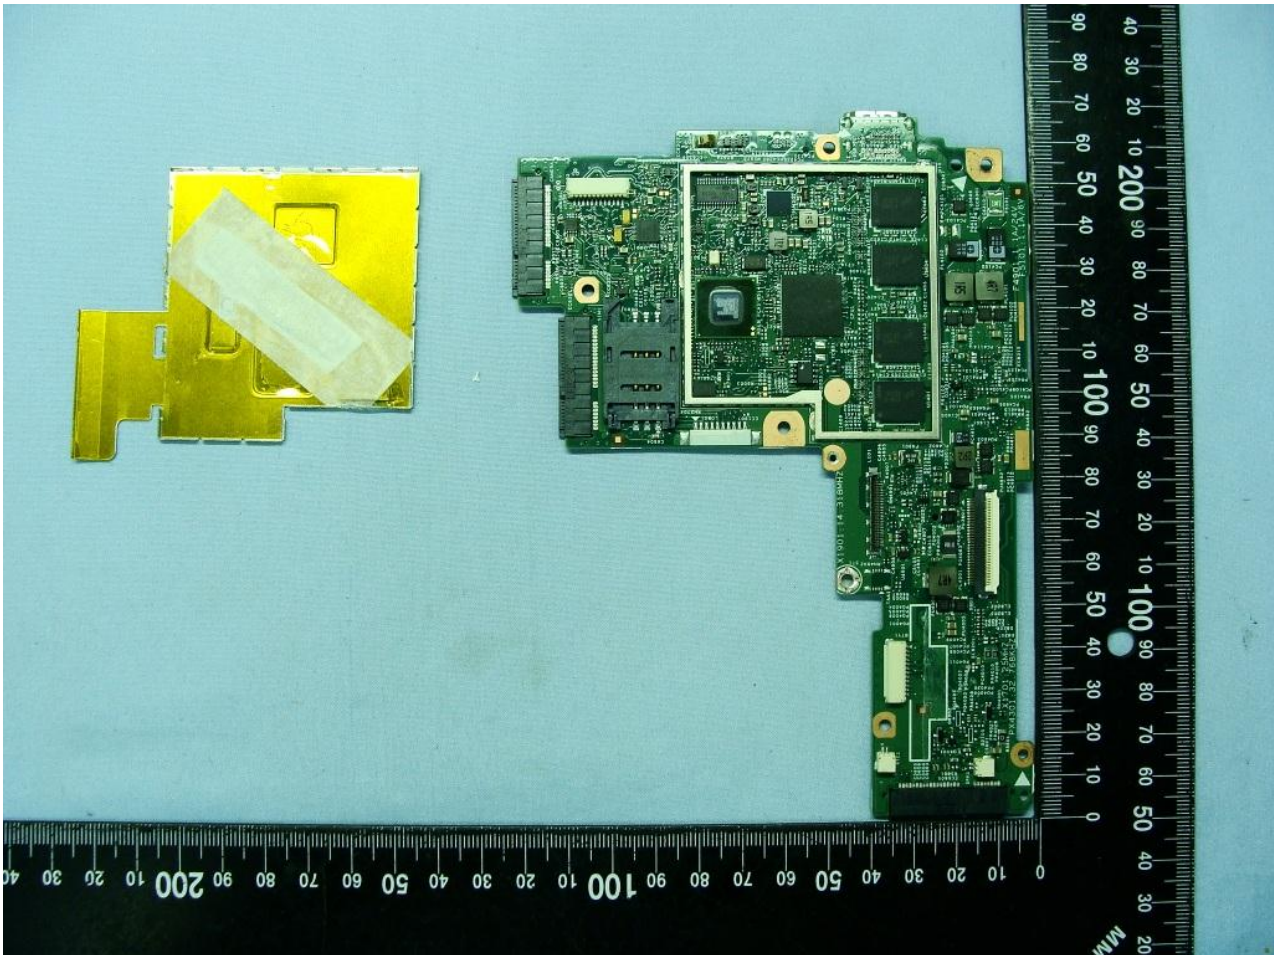

3. Internal Photograph of EUT

Brand Name: Novatel Wireless / Model Name: E396
Host Brand Name: Dell / Host Model Name: T02G

Brand Name: Novatel Wireless / Model Name: E396
Host Brand Name: Dell / Host Model Name: T02G

Brand Name: Novatel Wireless / Model Name: E396
Host Brand Name: Dell / Host Model Name: T02G

Brand Name: Novatel Wireless / Model Name: E396
Host Brand Name: Dell / Host Model Name: T02G

Brand Name: Novatel Wireless / Model Name: E396
Host Brand Name: Dell / Host Model Name: T02G