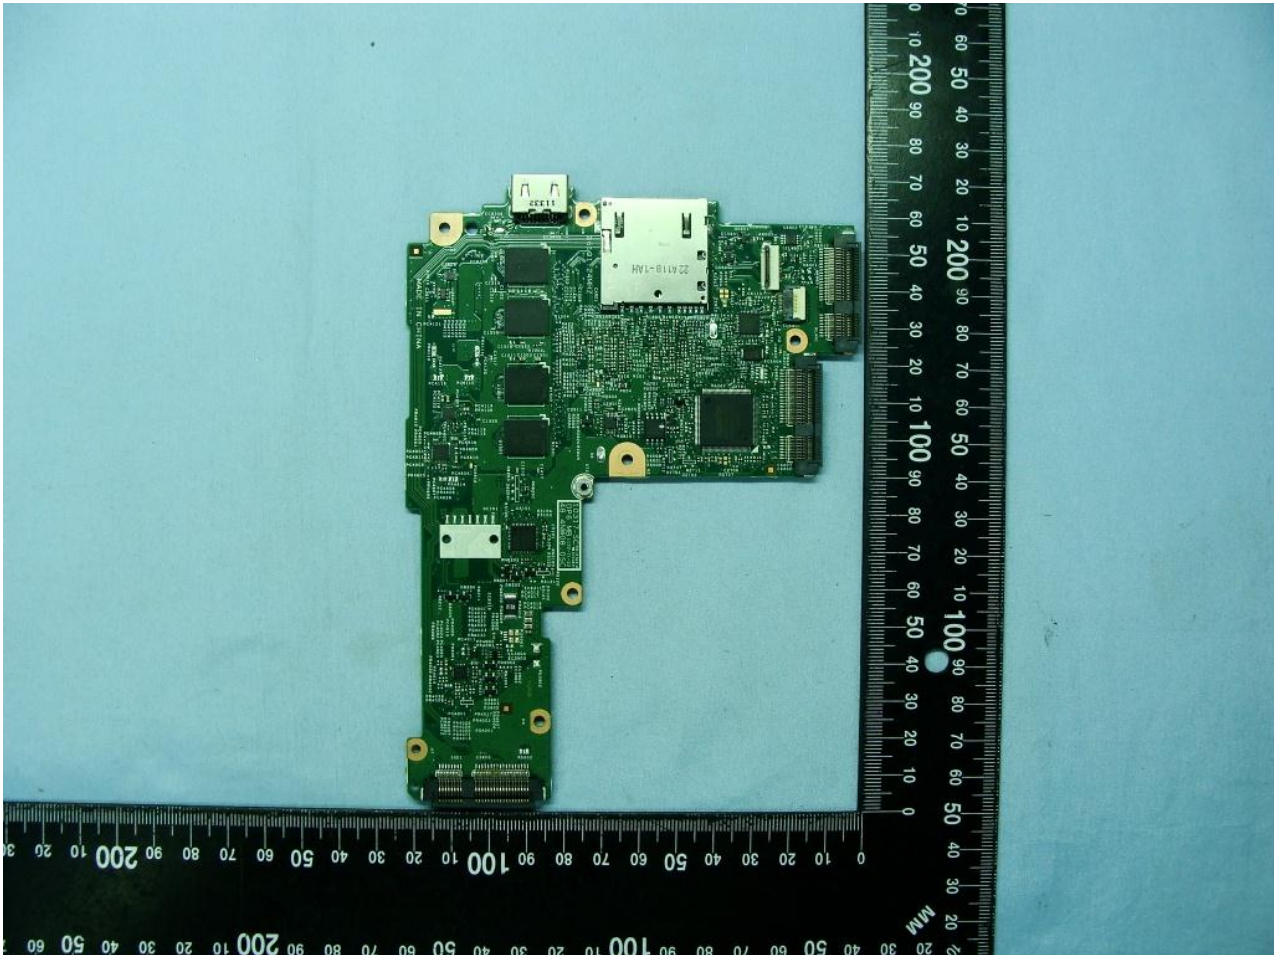

3. Internal Photograph of EUT

Brand Name: Novatel Wireless / Model Name: E396
Host Brand Name: Dell / Host Model Name: T02G

Brand Name: Novatel Wireless / Model Name: E396
Host Brand Name: Dell / Host Model Name: T02G

Brand Name: Novatel Wireless / Model Name: E396
Host Brand Name: Dell / Host Model Name: T02G

Brand Name: Novatel Wireless / Model Name: E396
Host Brand Name: Dell / Host Model Name: T02G

Brand Name: Novatel Wireless / Model Name: E396
Host Brand Name: Dell / Host Model Name: T02G