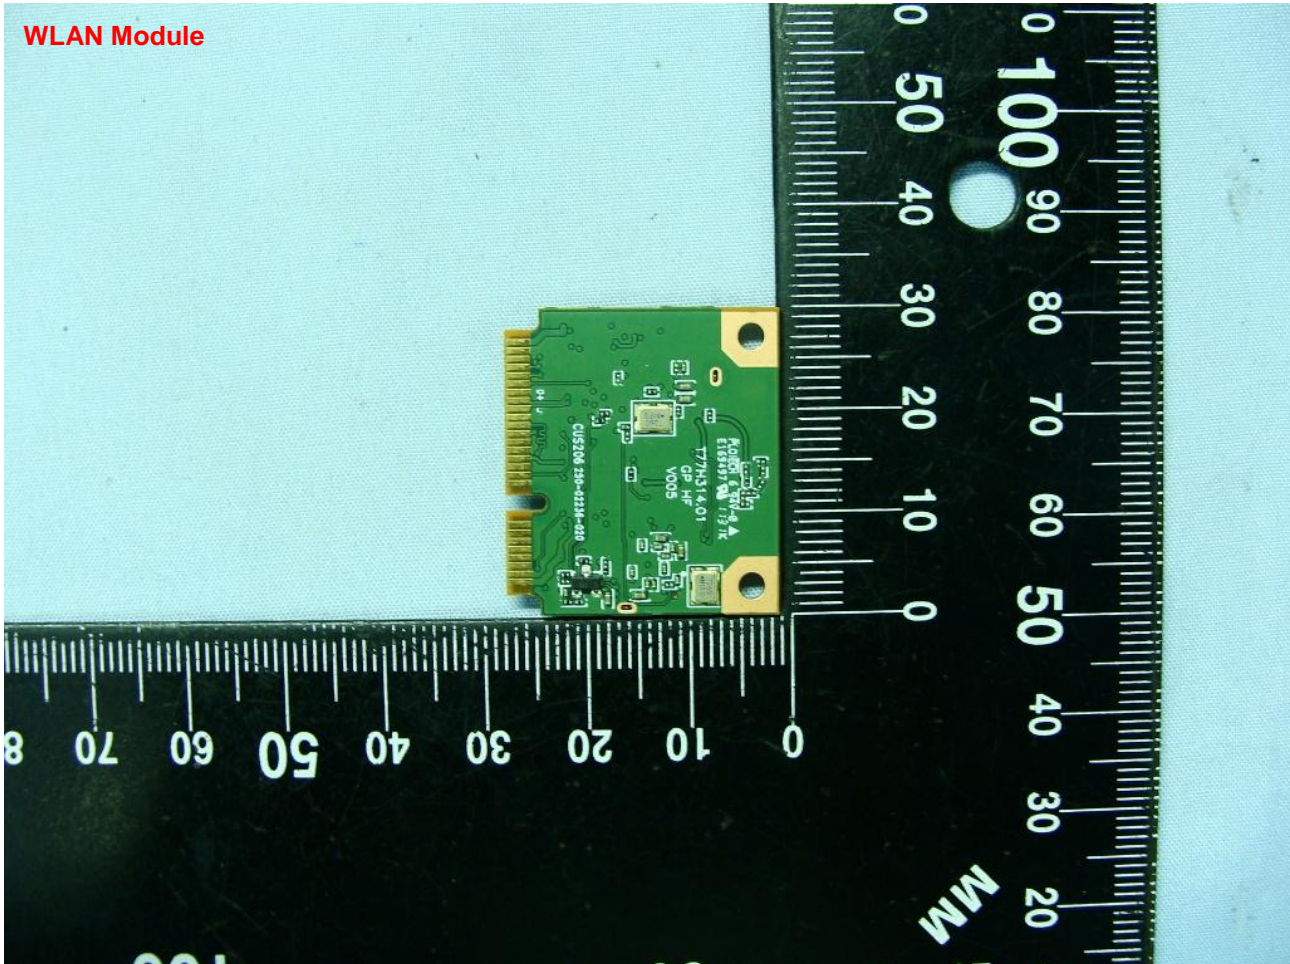

Brand Name: Novatel Wireless / Model Name: E396
Host Brand Name: Dell / Host Model Name: T02G

Brand Name: Novatel Wireless / Model Name: E396
Host Brand Name: Dell / Host Model Name: T02G

Brand Name: Novatel Wireless / Model Name: E396
Host Brand Name: Dell / Host Model Name: T02G

Brand Name: Novatel Wireless / Model Name: E396
Host Brand Name: Dell / Host Model Name: T02G

Brand Name: Novatel Wireless / Model Name: E396
Host Brand Name: Dell / Host Model Name: T02G

WWAN Main Antenna