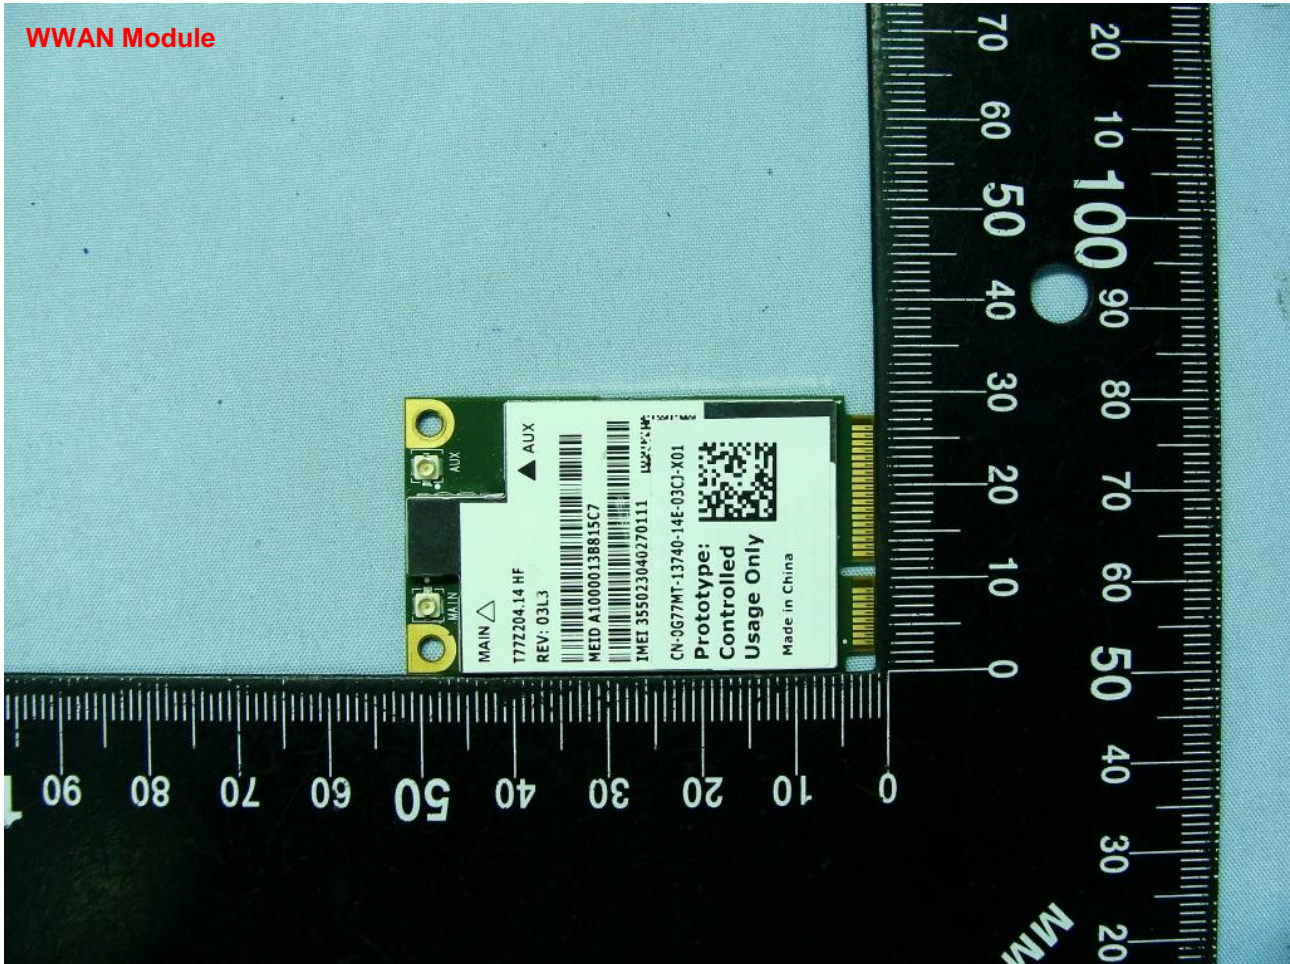

3. Internal Photograph of EUT

Brand Name: Novatel Wireless / Model Name: E396
Host Brand Name: Dell / Host Model Name: T02G

Brand Name: Novatel Wireless / Model Name: E396
Host Brand Name: Dell / Host Model Name: T02G

Brand Name: Novatel Wireless / Model Name: E396
Host Brand Name: Dell / Host Model Name: T02G

Brand Name: Novatel Wireless / Model Name: E396
Host Brand Name: Dell / Host Model Name: T02G

Brand Name: Novatel Wireless / Model Name: E396
Host Brand Name: Dell / Host Model Name: T02G