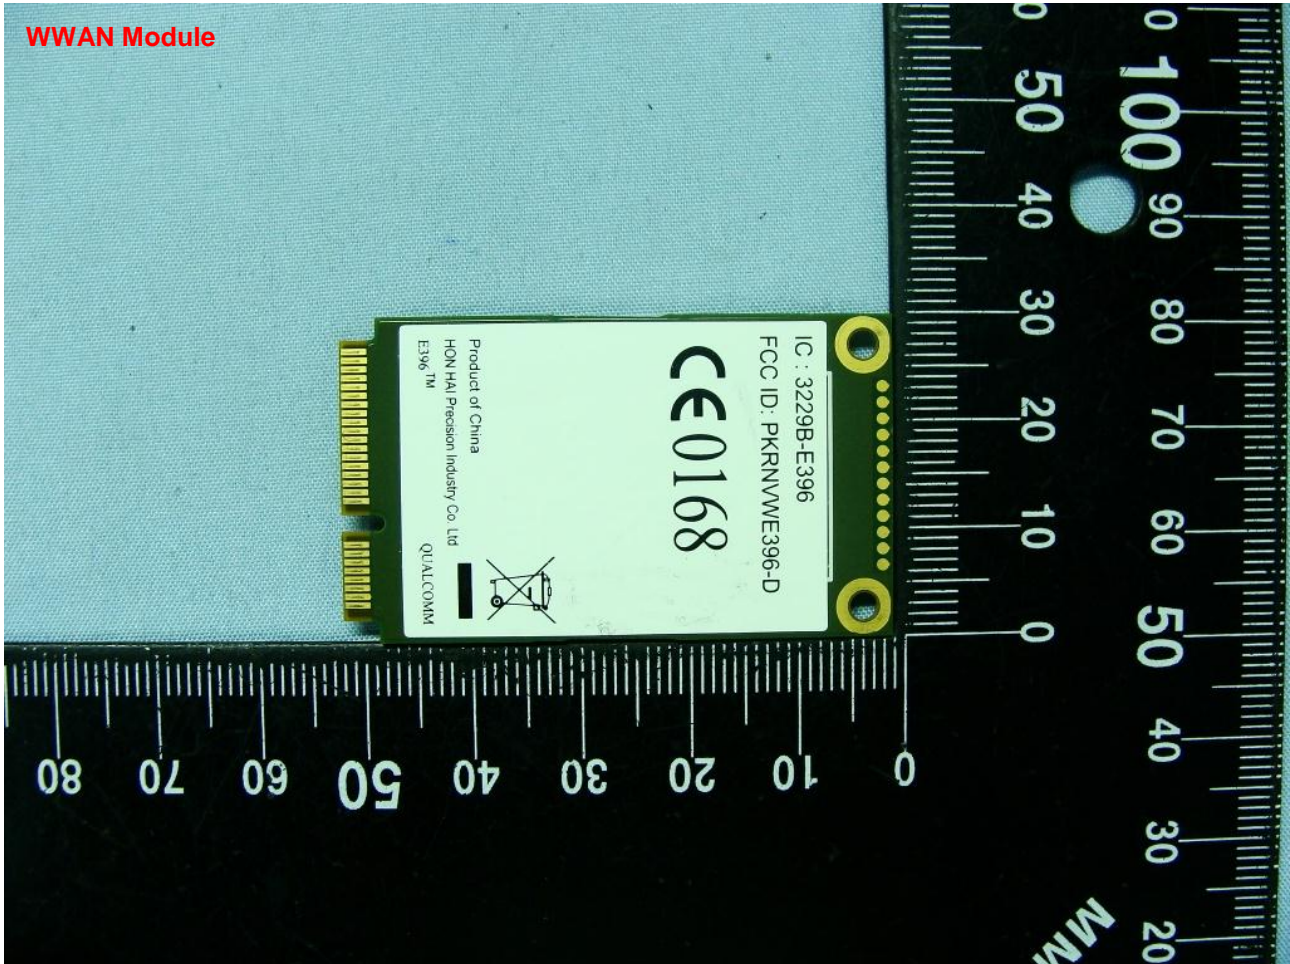

3. Internal Photograph of EUT

Brand Name: Novatel Wireless / Model Name: E396
Host Brand Name: Dell / Host Model Name: T02G

Brand Name: Novatel Wireless / Model Name: E396
Host Brand Name: Dell / Host Model Name: T02G

Brand Name: Novatel Wireless / Model Name: E396
Host Brand Name: Dell / Host Model Name: T02G

Brand Name: Novatel Wireless / Model Name: E396
Host Brand Name: Dell / Host Model Name: T02G

Brand Name: Novatel Wireless / Model Name: E396
Host Brand Name: Dell / Host Model Name: T02G