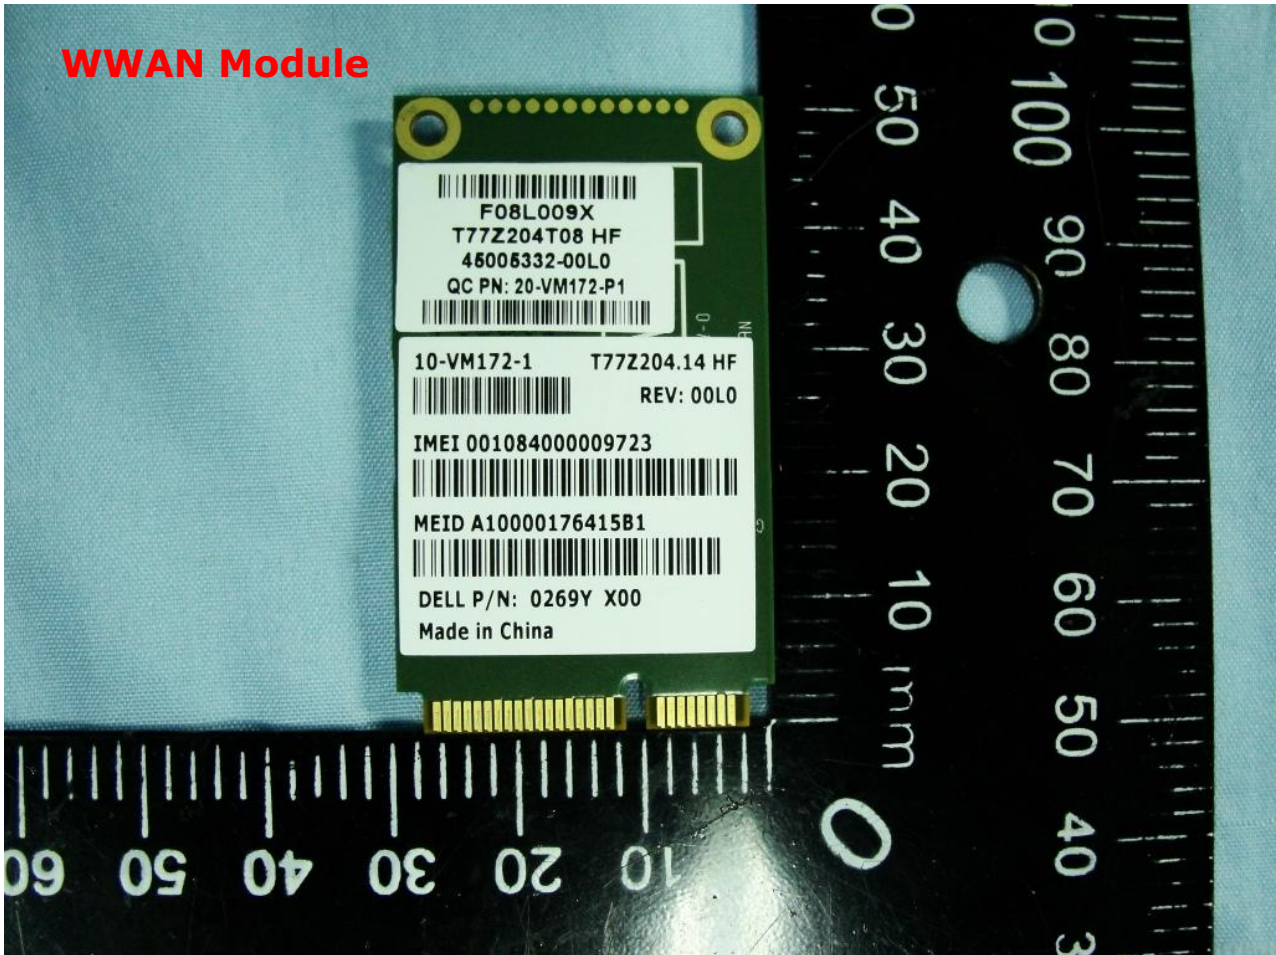

### 3. Internal Photograph of EUT

Brand Name: Dell / Model Name: P02T-P02T002

Brand Name: Dell / Model Name: P02T-P02T002

Brand Name: Dell / Model Name: P02T-P02T002

Brand Name: Dell / Model Name: P02T-P02T002

**WWAN Module**

Brand Name: Dell / Model Name: P02T-P02T002

**WWAN Main Antenna**

Brand Name: Dell / Model Name: P02T-P02T002

**WWAN Aux. Antenna**