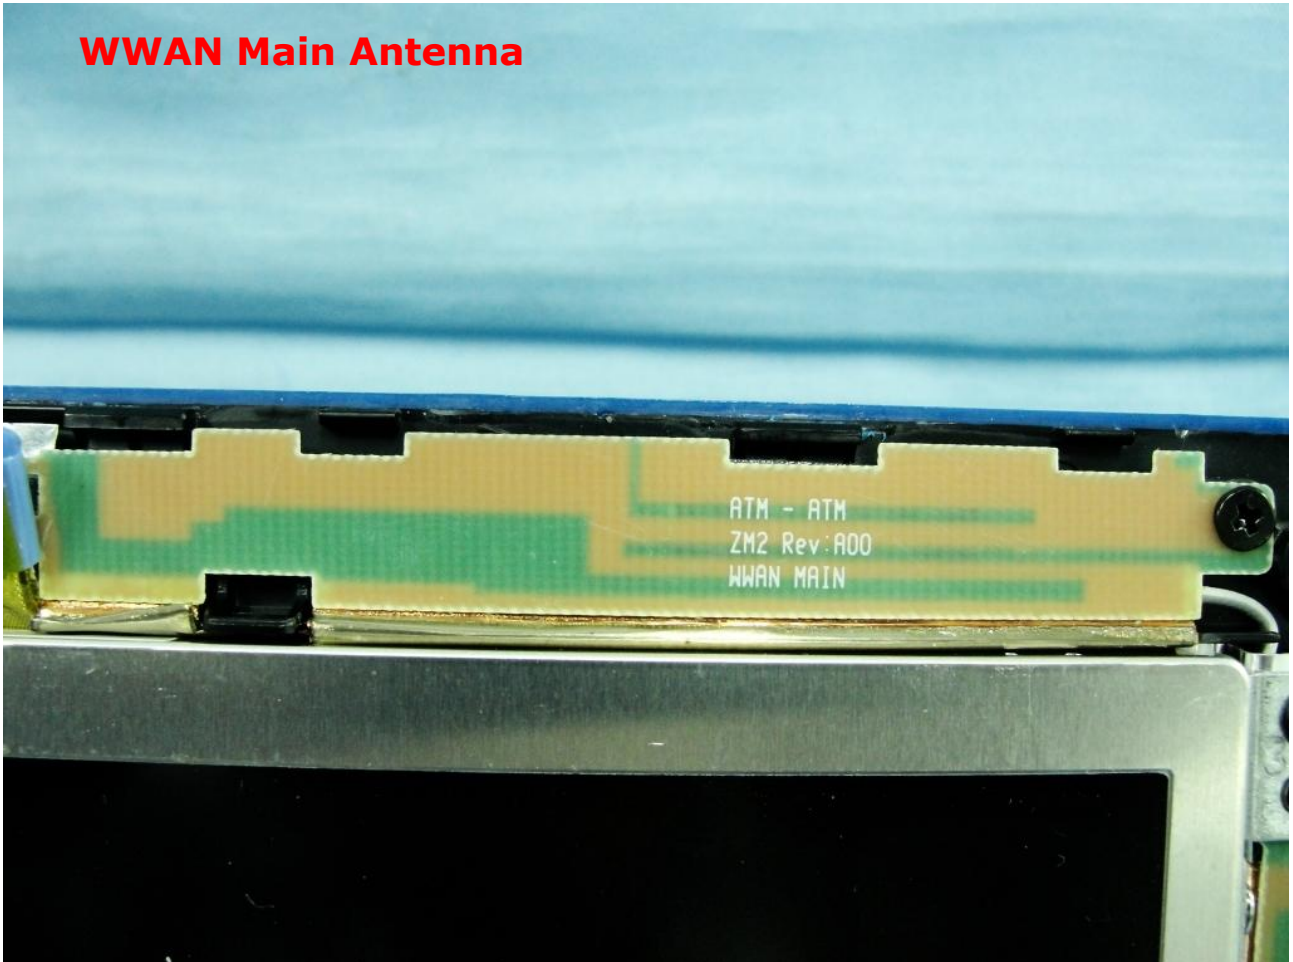

### 3. Internal Photograph of EUT

Brand Name: Dell / Model Name: P02T-P02T002

Brand Name: Dell / Model Name: P02T-P02T002

Brand Name: Dell / Model Name: P02T-P02T002

Brand Name: Dell / Model Name: P02T-P02T002

**WWAN Module**

Brand Name: Dell / Model Name: P02T-P02T002

**WWAN Main Antenna**

Brand Name: Dell / Model Name: P02T-P02T002

**WWAN Aux. Antenna**