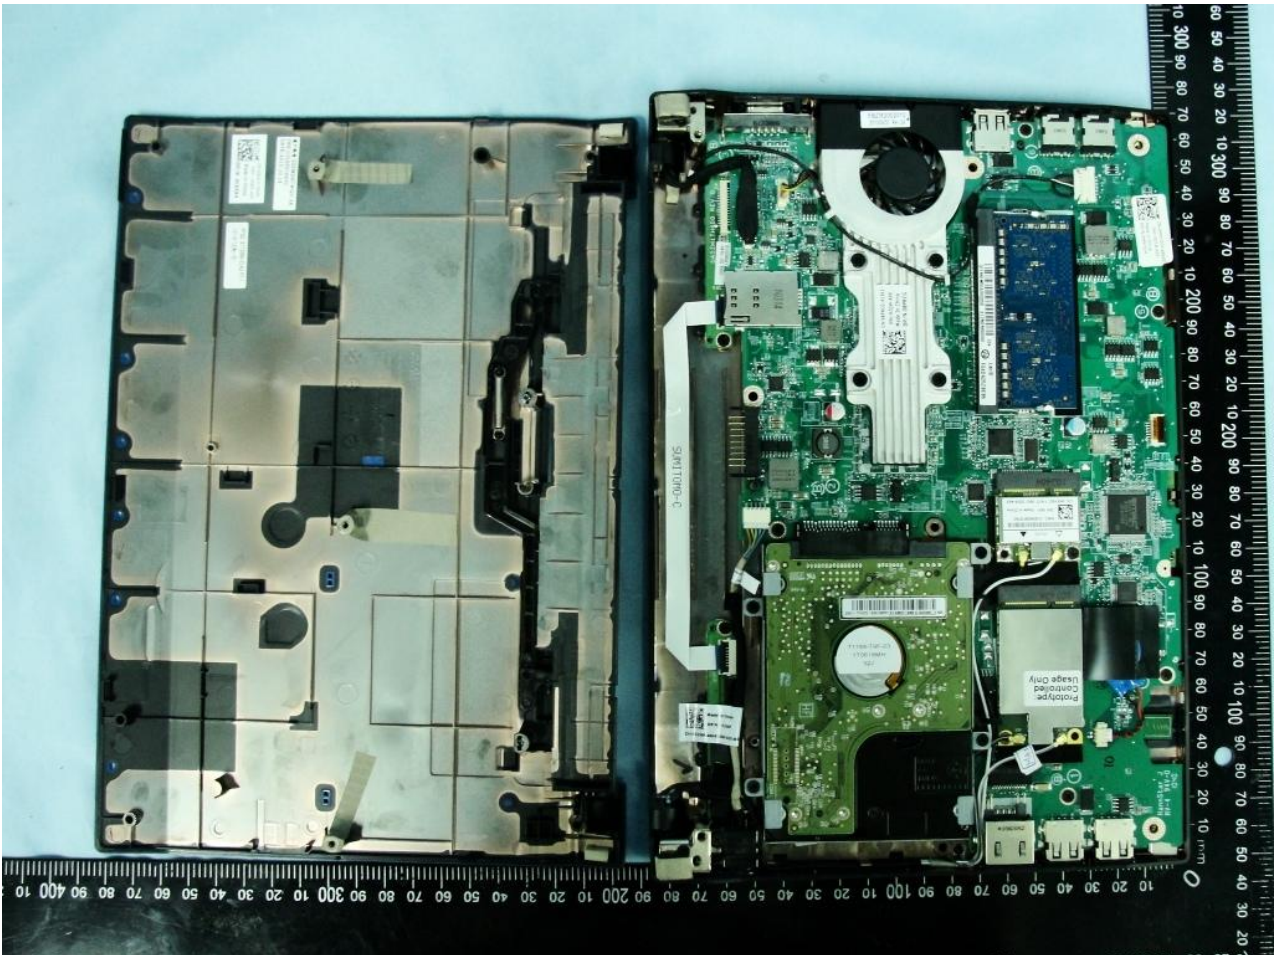

### 3. Internal Photograph of EUT

Brand Name: Dell / Model Name: P02T-P02T002

Brand Name: Dell / Model Name: P02T-P02T002

Brand Name: Dell / Model Name: P02T-P02T002

Brand Name: Dell / Model Name: P02T-P02T002

**WWAN Module**

Brand Name: Dell / Model Name: P02T-P02T002

**WWAN Main Antenna**

Brand Name: Dell / Model Name: P02T-P02T002

**WWAN Aux. Antenna**