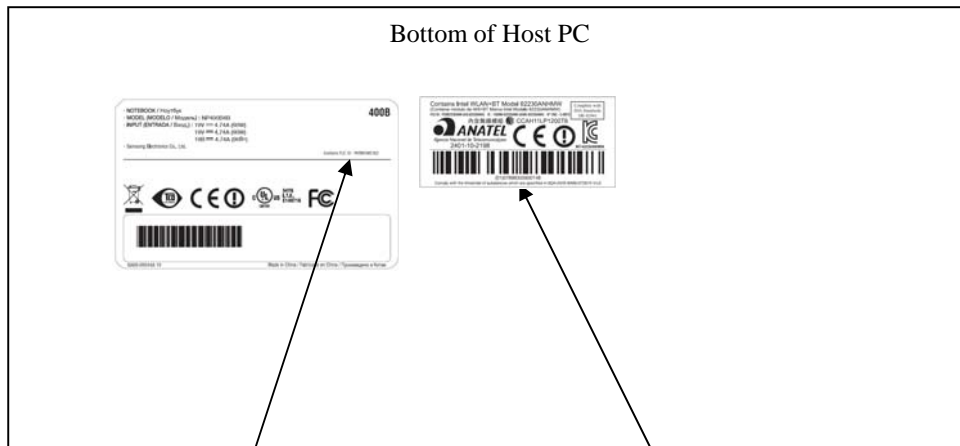

FCC ID LABEL AND LOCATION

Host PC ID Label

FCC ID Label Location

FCC Label Location for WWAN

FCC Label Location for WLAN

Contains FCC ID : PKRNVWE362

Contains FCC ID : PD962230ANH