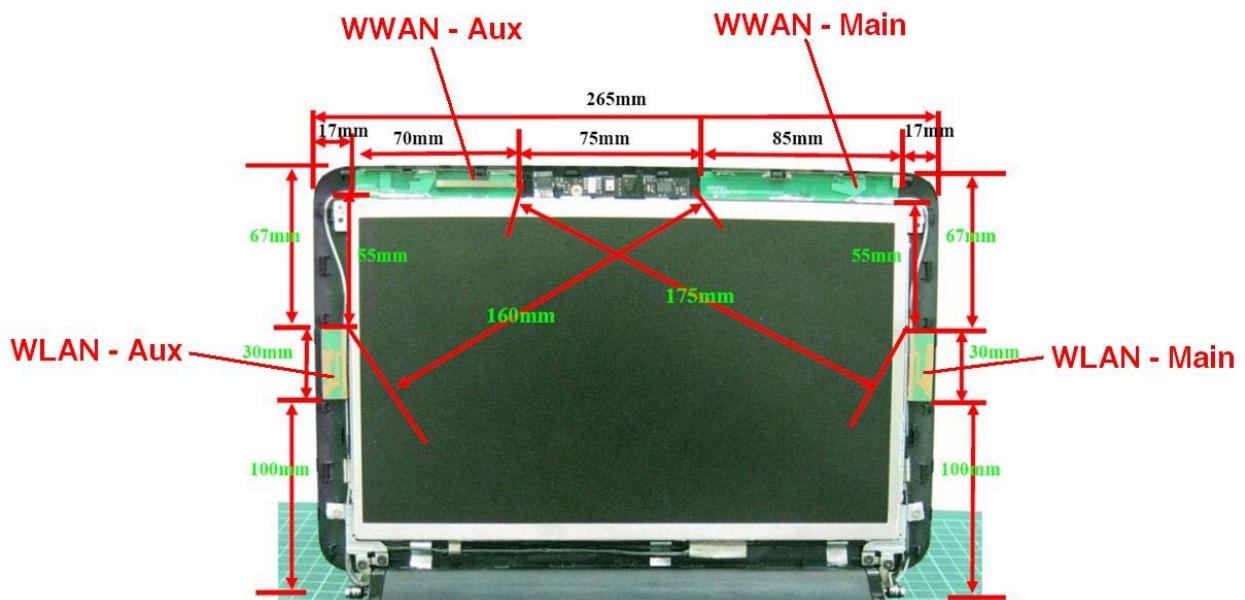

Appendix C – SAR Test Setup Photos

System Body Configuration

Body Tissue Depth

Bottom Test Position 0 mm Gap

Front of Device

Side 'B' Test Position 12 mm Gap

Antenna Locations and Distances