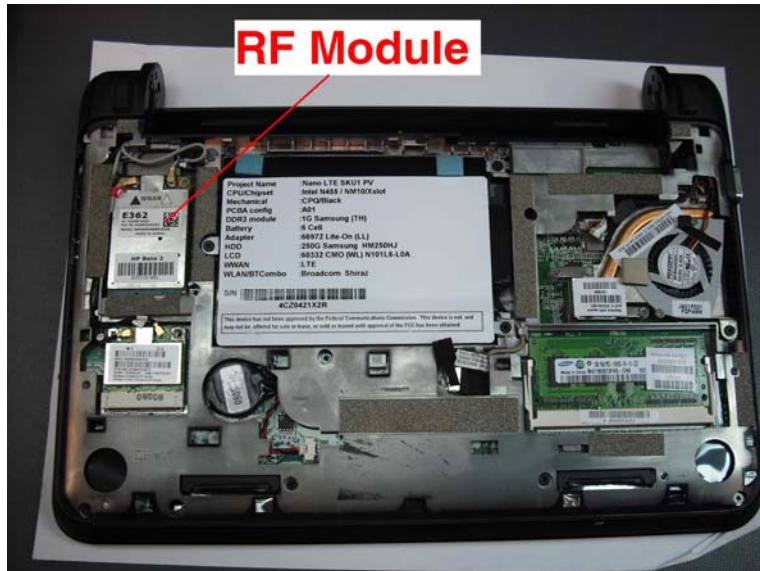

Appendix C – SAR Test Setup Photos

System Body Configuration

Body Tissue Depth

Bottom Test Position 0 mm Gap

Front of Device

Side 'B' Test Position 12 mm Gap

Antenna Locations and Distances