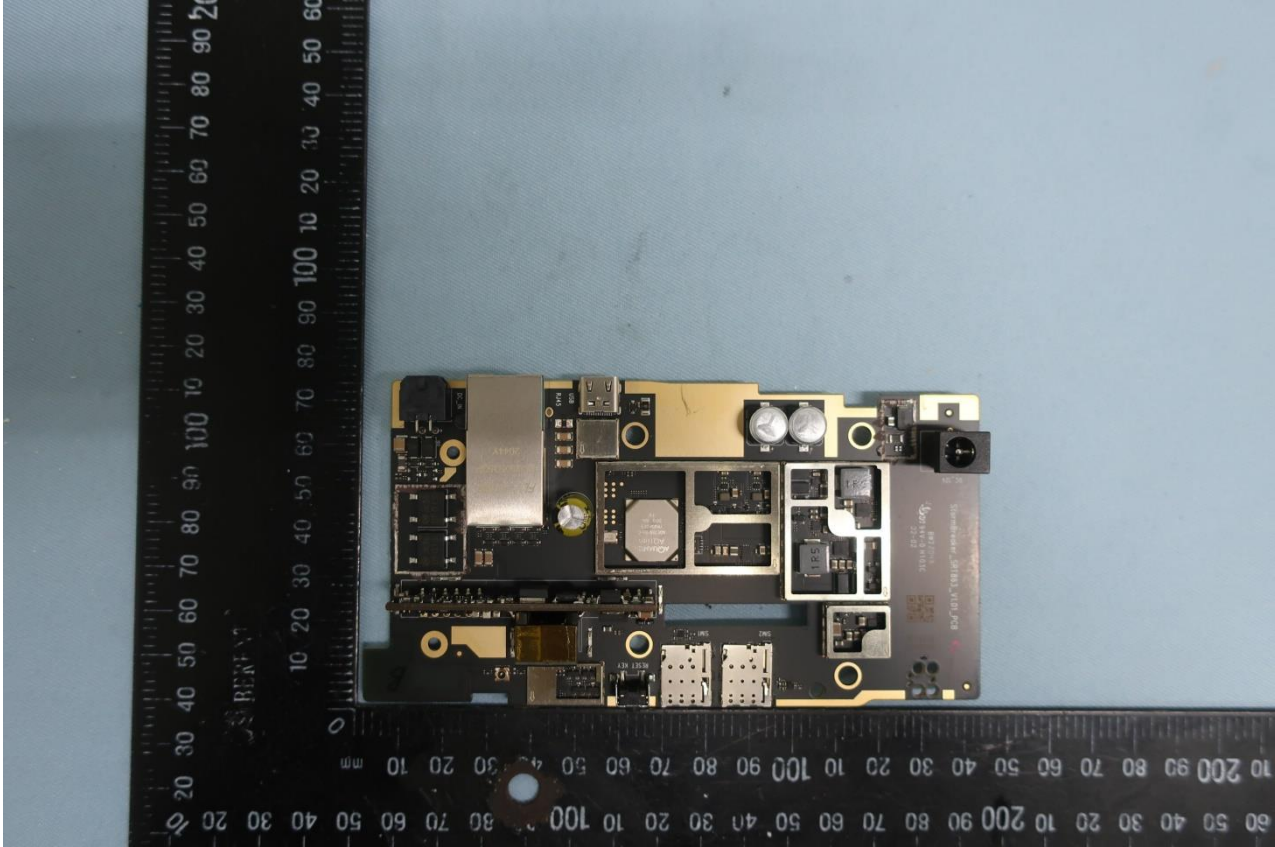

2. Photograph of Accessory

Brand Name: Inseego / Model Name: S2000e-3

Brand Name: Inseego / Model Name: S2000e-3

3. Internal Photograph of EUT

Brand Name: Inseego / Model Name: S2000e-3

Brand Name: Inseego / Model Name: S2000e-3

Brand Name: Inseego / Model Name: S2000e-3

Brand Name: Inseego / Model Name: S2000e-3

Brand Name: Inseego / Model Name: S2000e-3

Brand Name: Inseego / Model Name: S2000e-3

Brand Name: Inseego / Model Name: S2000e-3