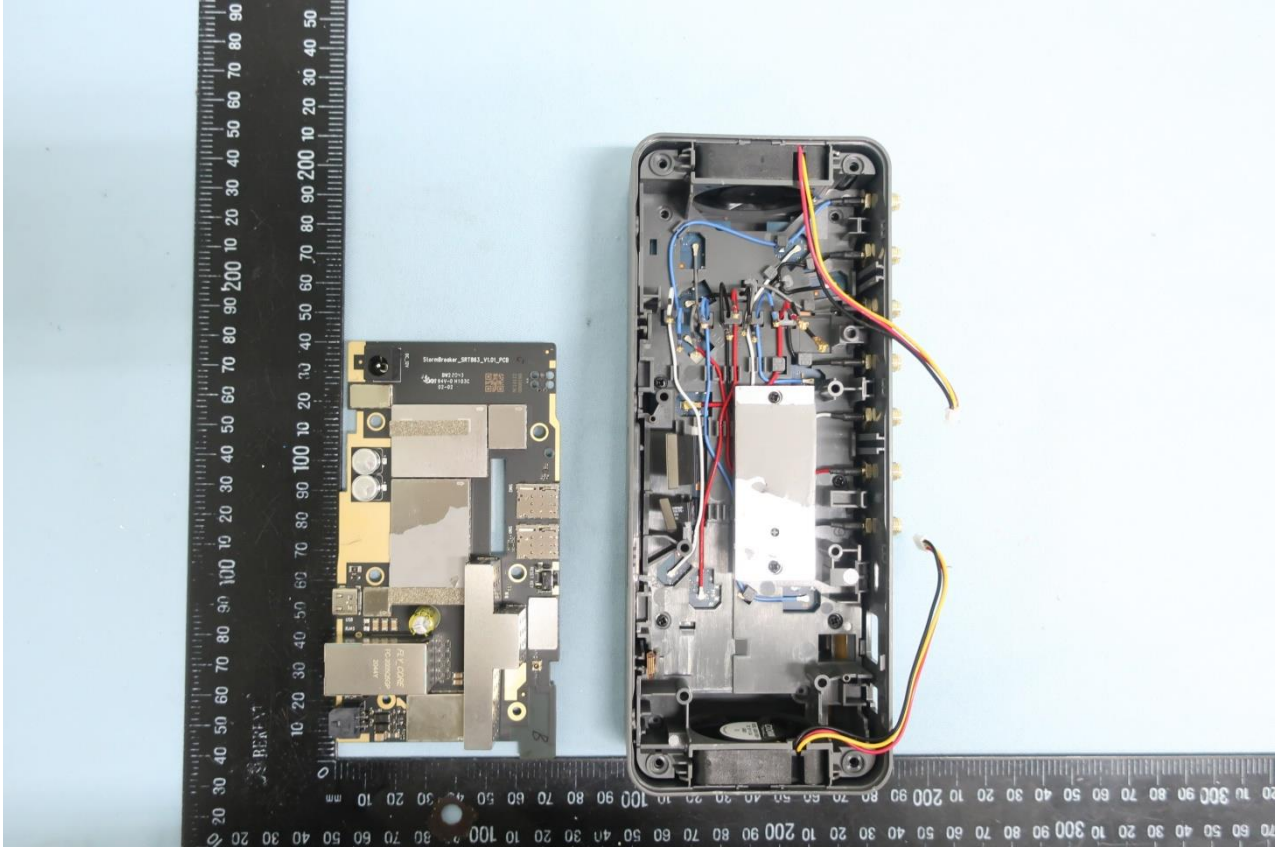

2. Photograph of Accessory

Brand Name: Inseego / Model Name: S2000e-3

Brand Name: Inseego / Model Name: S2000e-3

3. Internal Photograph of EUT

Brand Name: Inseego / Model Name: S2000e-3

Brand Name: Inseego / Model Name: S2000e-3

Brand Name: Inseego / Model Name: S2000e-3

Brand Name: Inseego / Model Name: S2000e-3

Brand Name: Inseego / Model Name: S2000e-3

Brand Name: Inseego / Model Name: S2000e-3

Brand Name: Inseego / Model Name: S2000e-3