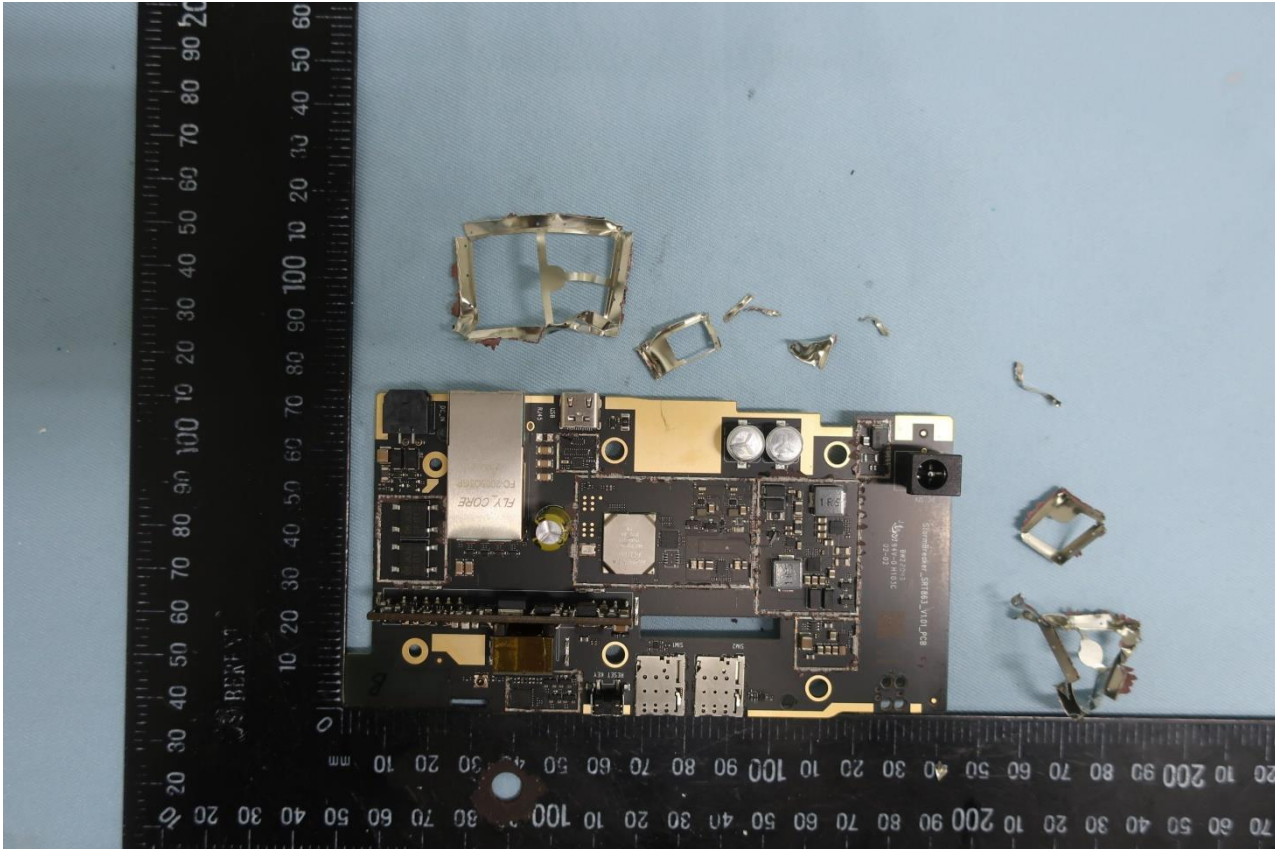

2. Photograph of Accessory

Brand Name: Inseego / Model Name: S2000e-3

Brand Name: Inseego / Model Name: S2000e-3

3. Internal Photograph of EUT

Brand Name: Inseego / Model Name: S2000e-3

Brand Name: Inseego / Model Name: S2000e-3

Brand Name: Inseego / Model Name: S2000e-3

Brand Name: Inseego / Model Name: S2000e-3

Brand Name: Inseego / Model Name: S2000e-3

Brand Name: Inseego / Model Name: S2000e-3

Brand Name: Inseego / Model Name: S2000e-3