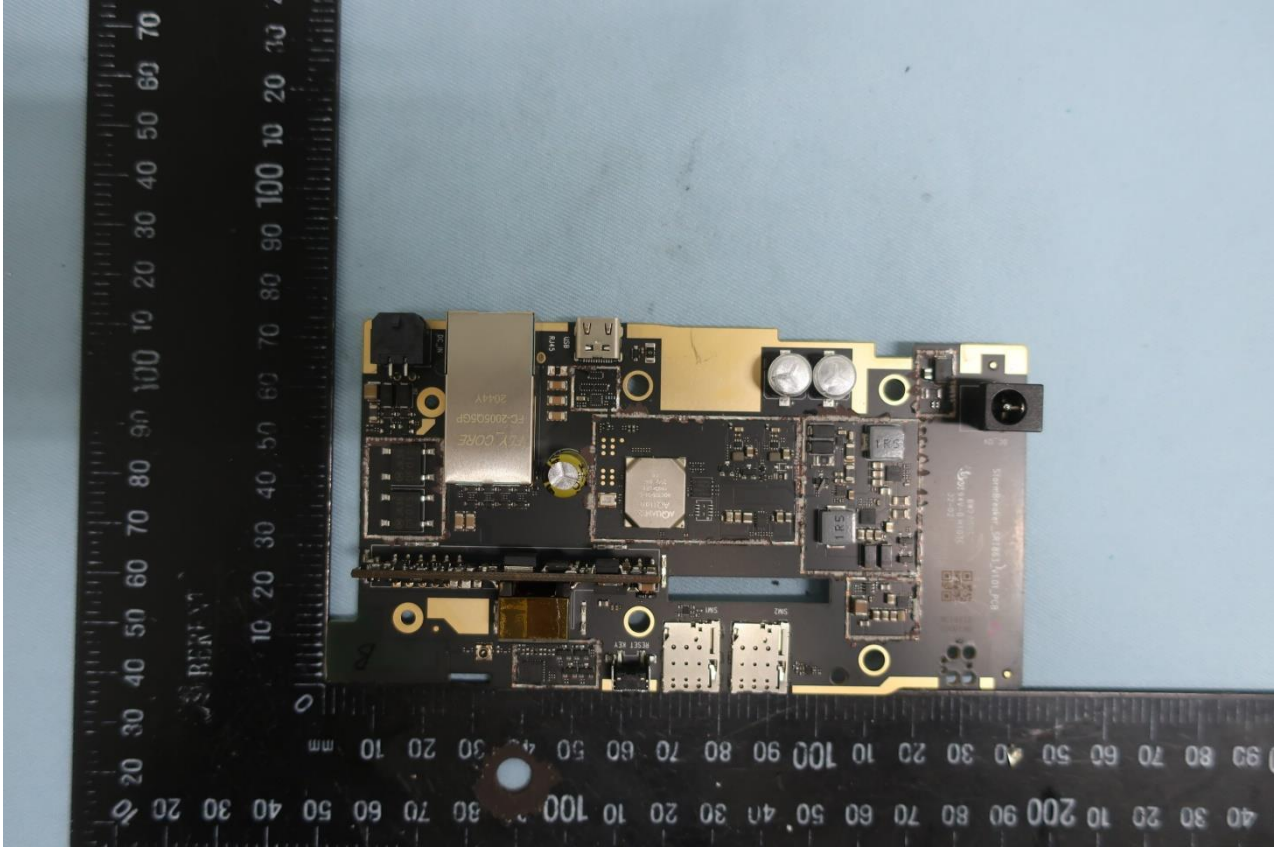

2. Photograph of Accessory

Brand Name: Inseego / Model Name: S2000e-3

Brand Name: Inseego / Model Name: S2000e-3

3. Internal Photograph of EUT

Brand Name: Inseego / Model Name: S2000e-3

Brand Name: Inseego / Model Name: S2000e-3

Brand Name: Inseego / Model Name: S2000e-3

Brand Name: Inseego / Model Name: S2000e-3

Brand Name: Inseego / Model Name: S2000e-3

Brand Name: Inseego / Model Name: S2000e-3

Brand Name: Inseego / Model Name: S2000e-3