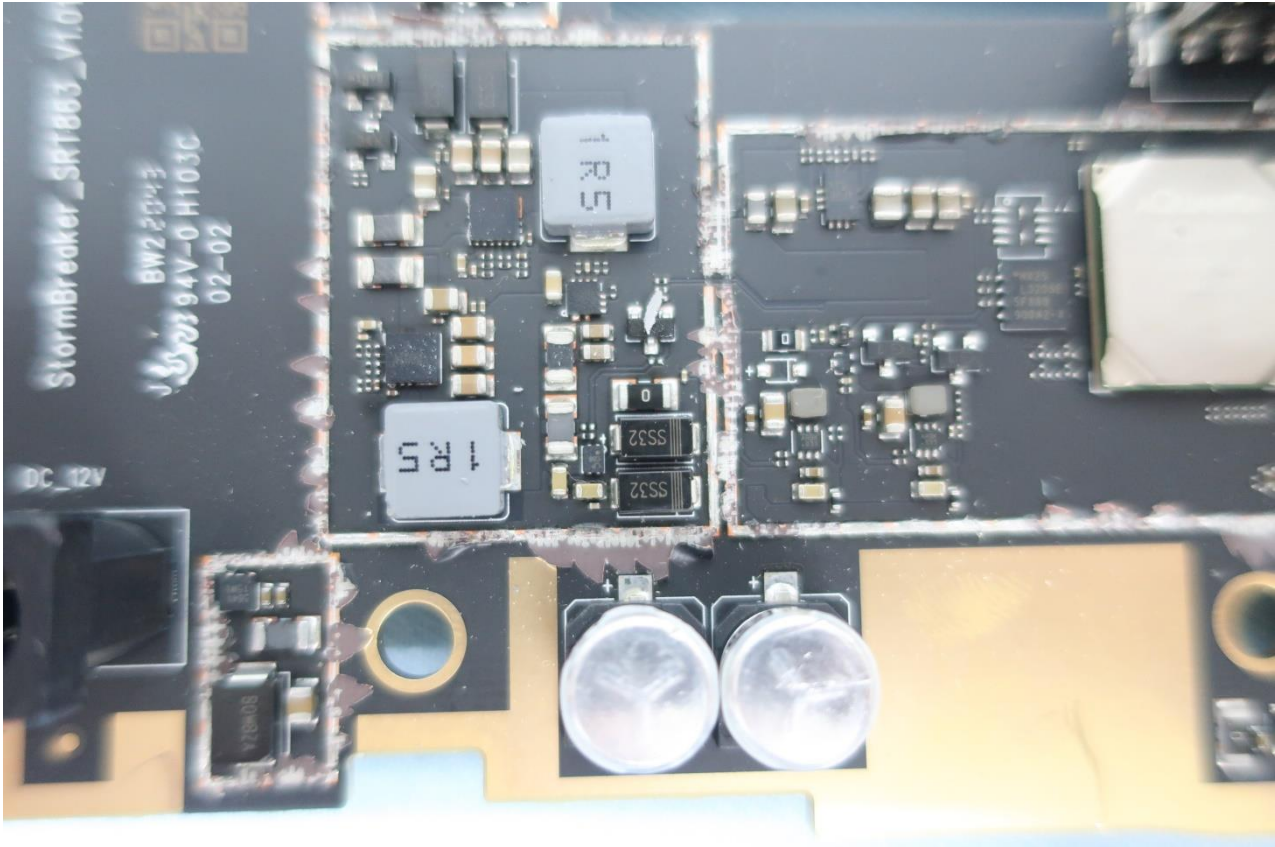

2. Photograph of Accessory

Brand Name: Inseego / Model Name: S2000e-3

Brand Name: Inseego / Model Name: S2000e-3

3. Internal Photograph of EUT

Brand Name: Inseego / Model Name: S2000e-3

Brand Name: Inseego / Model Name: S2000e-3

Brand Name: Inseego / Model Name: S2000e-3

Brand Name: Inseego / Model Name: S2000e-3

Brand Name: Inseego / Model Name: S2000e-3

Brand Name: Inseego / Model Name: S2000e-3

Brand Name: Inseego / Model Name: S2000e-3