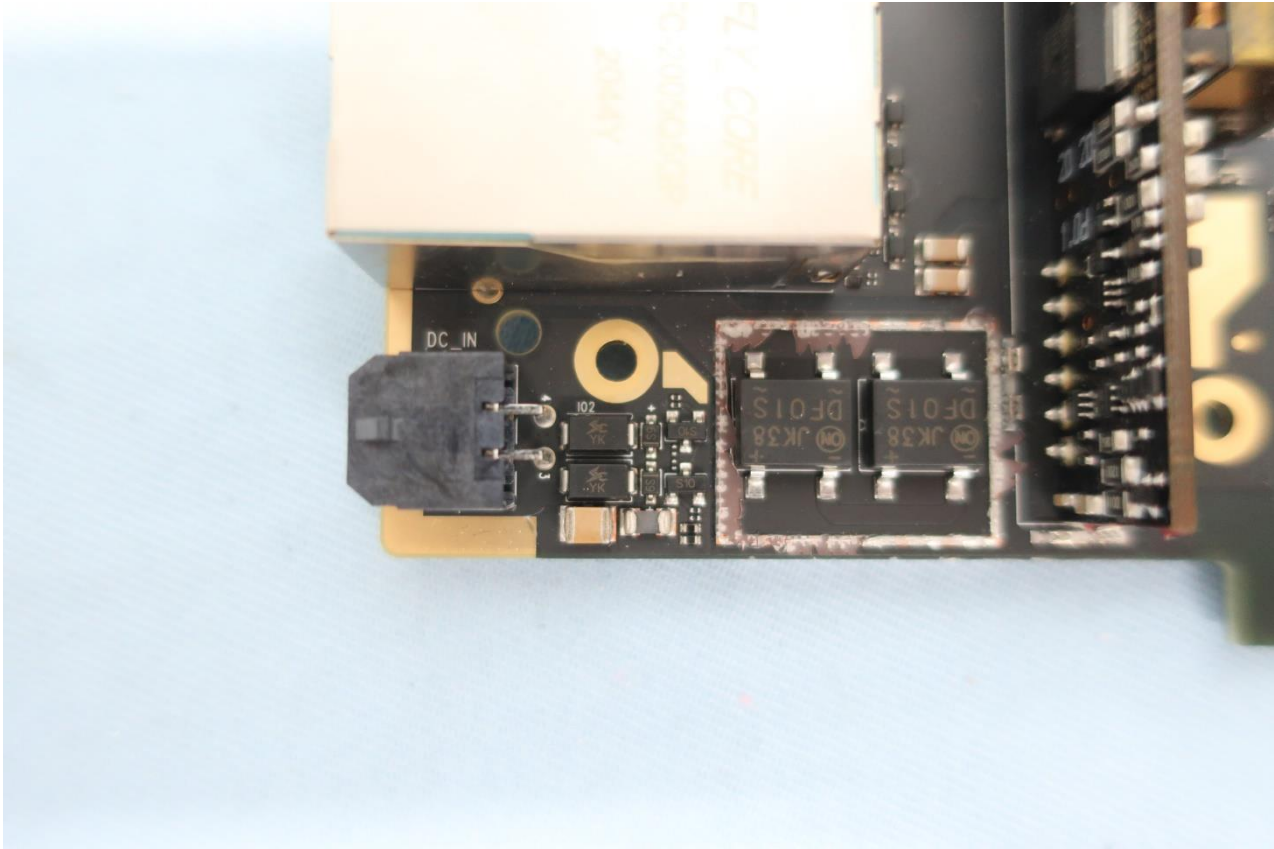

2. Photograph of Accessory

Brand Name: Inseego / Model Name: S2000e-3

Brand Name: Inseego / Model Name: S2000e-3

3. Internal Photograph of EUT

Brand Name: Inseego / Model Name: S2000e-3

Brand Name: Inseego / Model Name: S2000e-3

Brand Name: Inseego / Model Name: S2000e-3

Brand Name: Inseego / Model Name: S2000e-3

Brand Name: Inseego / Model Name: S2000e-3

Brand Name: Inseego / Model Name: S2000e-3

Brand Name: Inseego / Model Name: S2000e-3