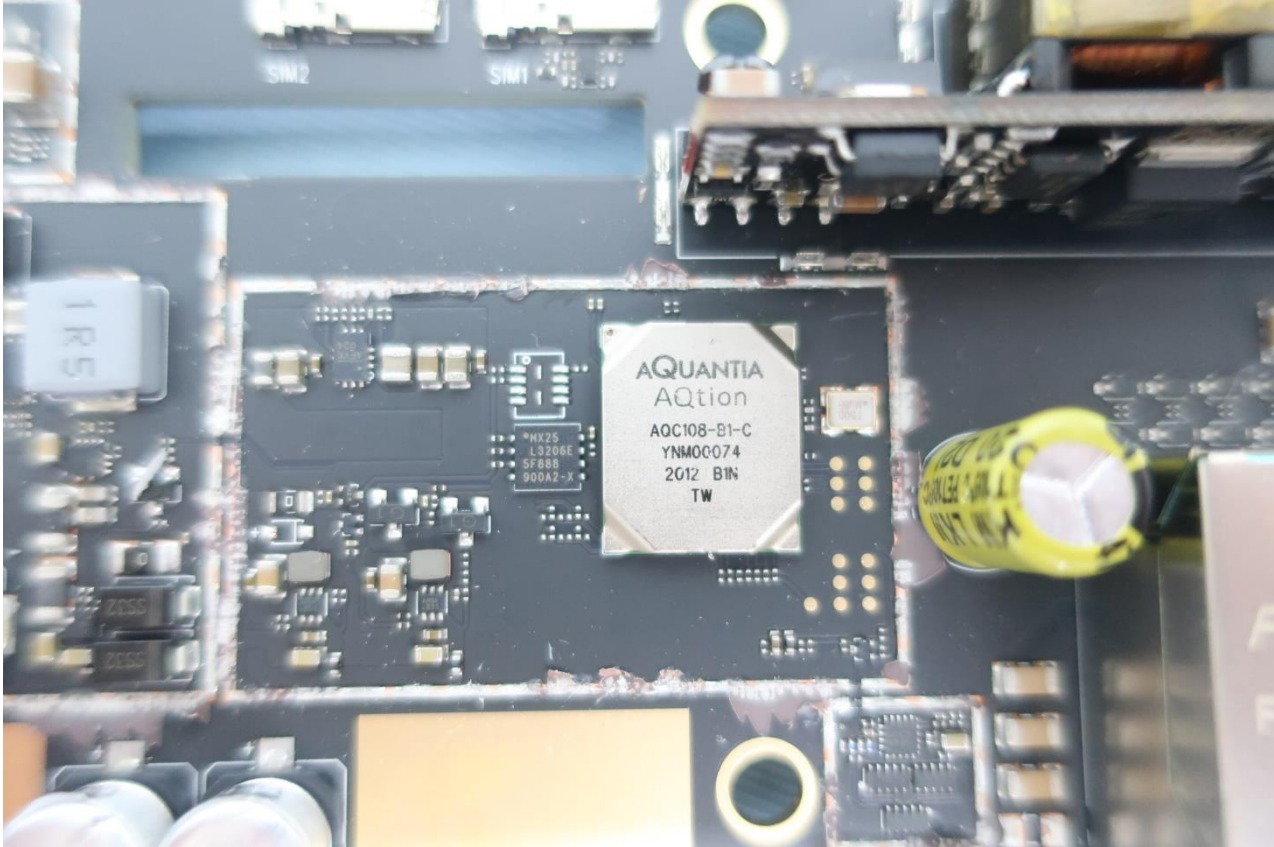

2. Photograph of Accessory

Brand Name: Inseego / Model Name: S2000e-3

Brand Name: Inseego / Model Name: S2000e-3

3. Internal Photograph of EUT

Brand Name: Inseego / Model Name: S2000e-3

Brand Name: Inseego / Model Name: S2000e-3

Brand Name: Inseego / Model Name: S2000e-3

Brand Name: Inseego / Model Name: S2000e-3

Brand Name: Inseego / Model Name: S2000e-3

Brand Name: Inseego / Model Name: S2000e-3

Brand Name: Inseego / Model Name: S2000e-3