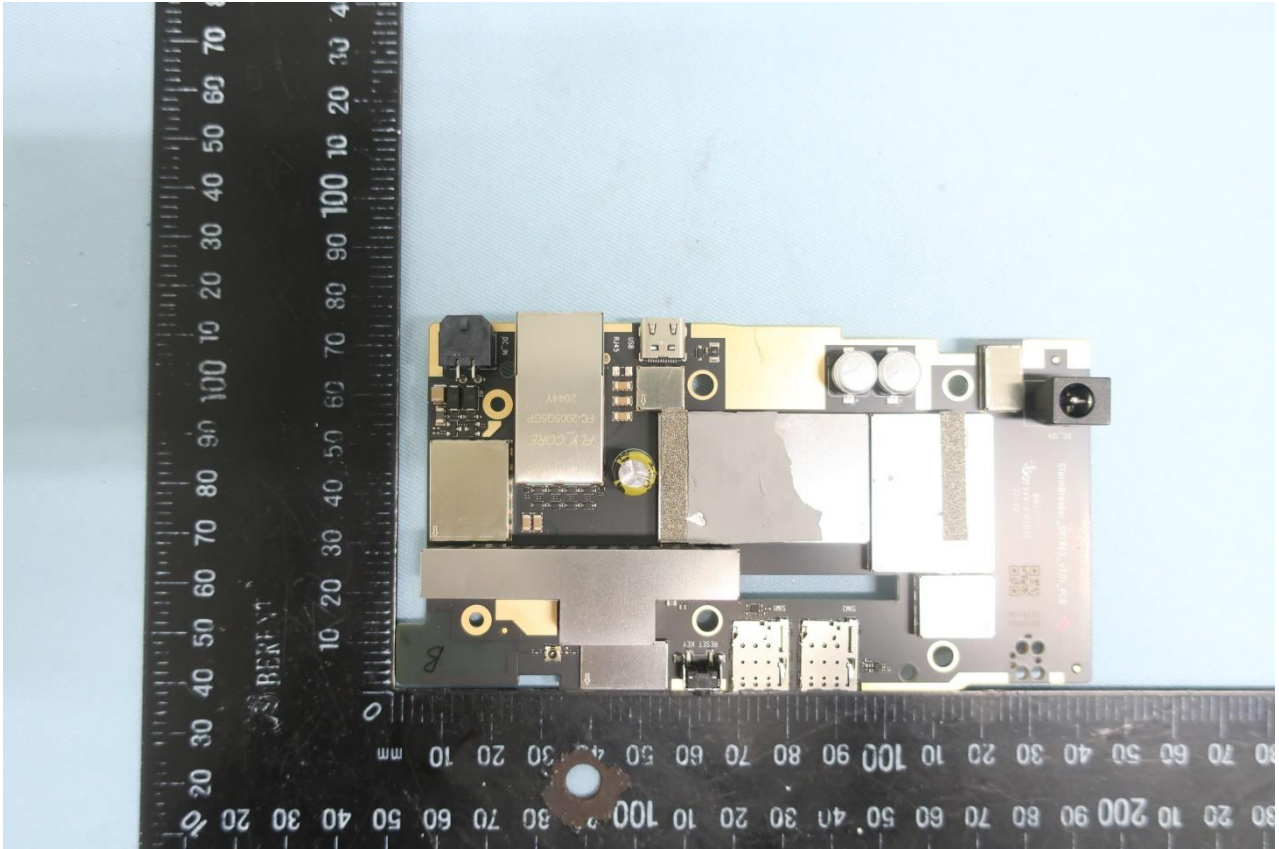

2. Photograph of Accessory

Brand Name: Inseego / Model Name: S2000e-3

Brand Name: Inseego / Model Name: S2000e-3

3. Internal Photograph of EUT

Brand Name: Inseego / Model Name: S2000e-3

Brand Name: Inseego / Model Name: S2000e-3

Brand Name: Inseego / Model Name: S2000e-3

Brand Name: Inseego / Model Name: S2000e-3

Brand Name: Inseego / Model Name: S2000e-3

Brand Name: Inseego / Model Name: S2000e-3

Brand Name: Inseego / Model Name: S2000e-3