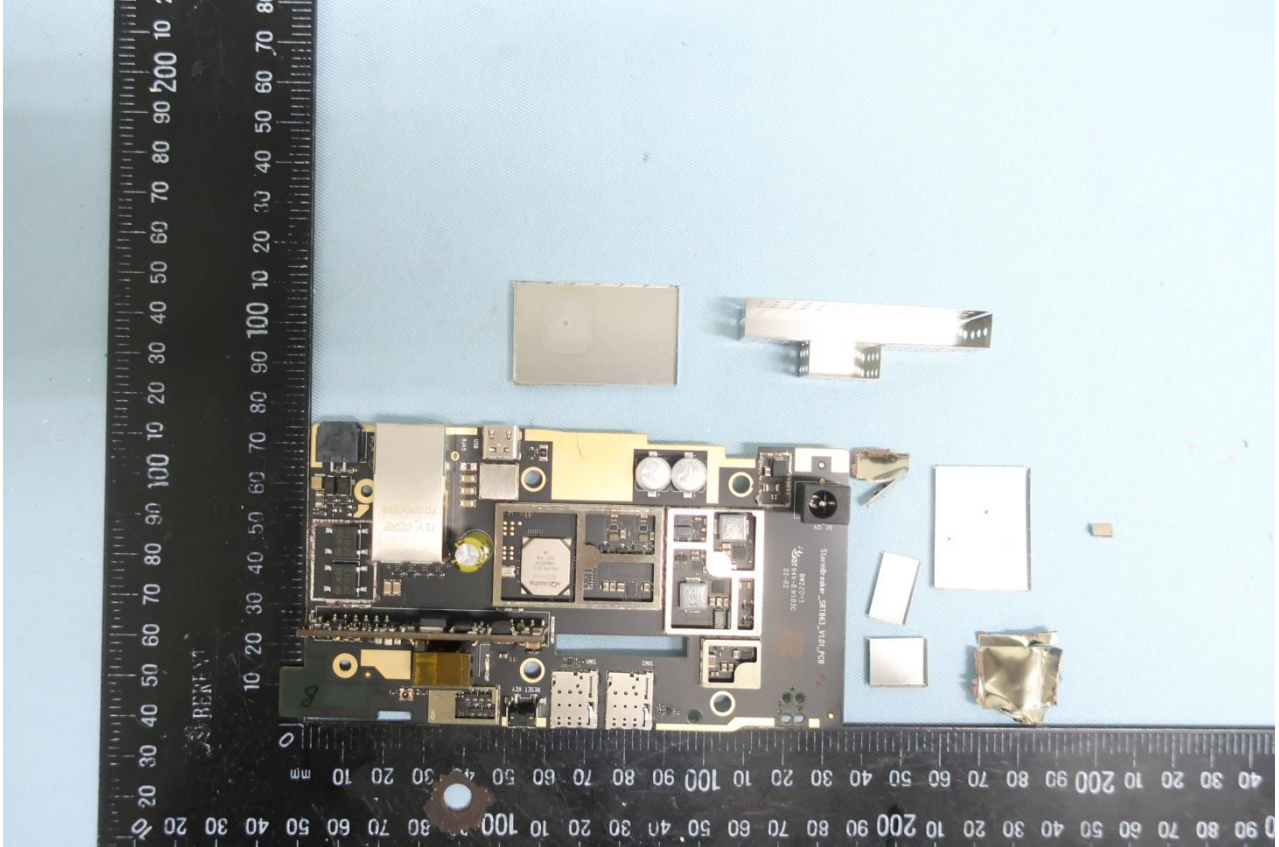

2. Photograph of Accessory

Brand Name: Inseego / Model Name: S2000e-3

Brand Name: Inseego / Model Name: S2000e-3

3. Internal Photograph of EUT

Brand Name: Inseego / Model Name: S2000e-3

Brand Name: Inseego / Model Name: S2000e-3

Brand Name: Inseego / Model Name: S2000e-3

Brand Name: Inseego / Model Name: S2000e-3

Brand Name: Inseego / Model Name: S2000e-3

Brand Name: Inseego / Model Name: S2000e-3

Brand Name: Inseego / Model Name: S2000e-3