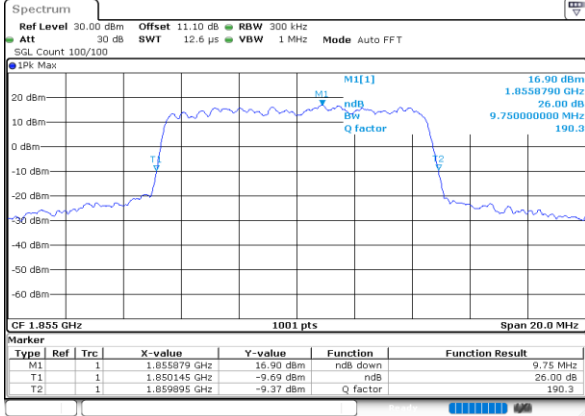

Highest Channel / 5MHz / 16QAM

Date: 23\_SEP.2020 12:23:43

LTE Band 25

Lowest Channel / 10MHz / QPSK

Date: 23\_SEP.2020 12:33:28

Lowest Channel / 10MHz / 16QAM

Date: 23\_SEP.2020 12:33:40

Middle Channel / 10MHz / QPSK

Date: 23\_SEP.2020 13:14:29

Middle Channel / 10MHz / 16QAM

Date: 23\_SEP.2020 13:14:40

Highest Channel / 10MHz / QPSK

Date: 23\_SEP.2020 13:16:49

Highest Channel / 10MHz / 16QAM

Date: 23\_SEP.2020 13:16:38

LTE Band 25