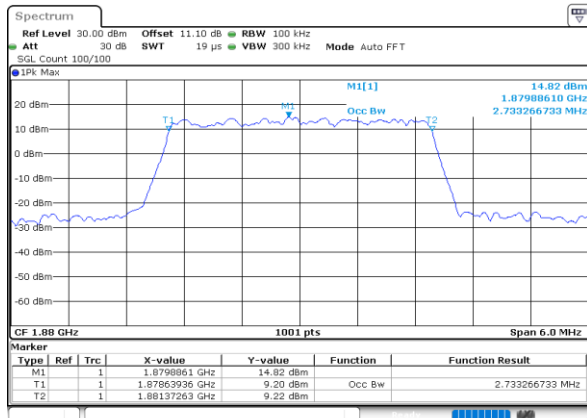

Middle Channel / 20MHz / 16QAM

Date: 23\_SEP.2020 14:10:36

Highest Channel / 20MHz / QPSK

Date: 23\_SEP.2020 14:12:33

Highest Channel / 20MHz / 16QAM

Date: 23\_SEP.2020 14:12:45

LTE Band 25

Lowest Channel / 1.4MHz / 64QAM

Date: 23.SEP.2020 11:55:28

Lowest Channel / 3MHz / 64QAM

Date: 23.SEP.2020 11:58:54

Middle Channel / 1.4MHz / 64QAM

Date: 23.SEP.2020 11:56:36

Middle Channel / 3MHz / 64QAM

Date: 23.SEP.2020 12:01:11

Highest Channel / 1.4MHz / 64QAM

Date: 23.SEP.2020 11:57:45

Highest Channel / 3MHz / 64QAM

Date: 23.SEP.2020 12:02:20

LTE Band 25

Lowest Channel / 5MHz / 64QAM

Date: 23\_SEP.2020 12:27:38

Lowest Channel / 10MHz / 64QAM

Date: 23\_SEP.2020 13:23:34