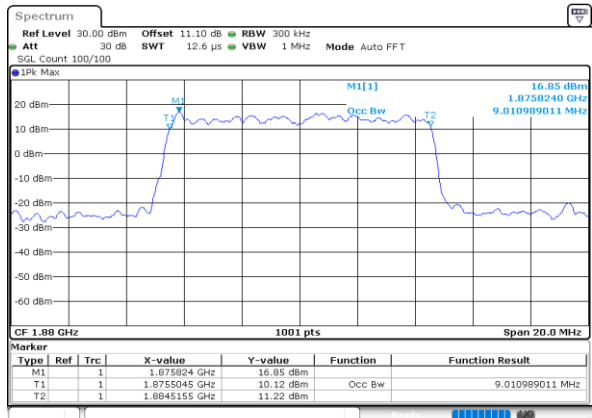

Lowest Channel / 10MHz / QPSK

Date: 23\_SEP.2020 12:33:04

Lowest Channel / 10MHz / 16QAM

Date: 23\_SEP.2020 12:33:16

Middle Channel / 10MHz / QPSK

Date: 23\_SEP.2020 13:14:05

Middle Channel / 10MHz / 16QAM

Date: 23\_SEP.2020 13:14:17

Highest Channel / 10MHz / QPSK

Date: 23\_SEP.2020 13:16:14

Highest Channel / 10MHz / 16QAM

Date: 23\_SEP.2020 13:16:26

LTE Band 25

Lowest Channel / 15MHz / QPSK

Date: 23\_SEP.2020 13:34:34

Lowest Channel / 15MHz / 16QAM