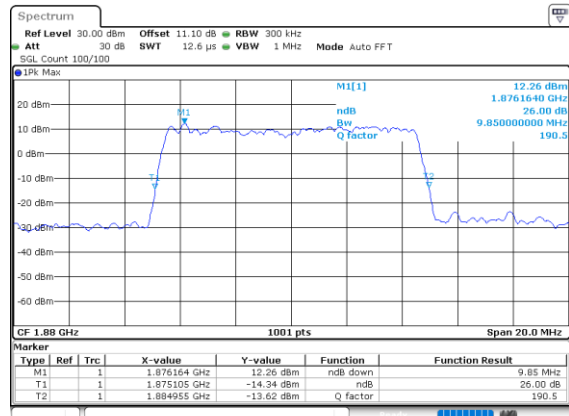

Date: 26\_SEP.2020 10:43:35

LTE Band 25

Lowest Channel / 5MHz / 256QAM

Date: 26.SEP.2020 10:47:41

Lowest Channel / 10MHz / 256QAM

Date: 26.SEP.2020 10:53:54

Middle Channel / 5MHz / 256QAM

Date: 26.SEP.2020 10:46:22

Middle Channel / 10MHz / 256QAM

Date: 26.SEP.2020 10:52:23

Highest Channel / 5MHz / 256QAM

Date: 26.SEP.2020 10:49:34

Highest Channel / 10MHz / 256QAM

Date: 26.SEP.2020 10:56:17

LTE Band 25

Lowest Channel / 15MHz / 256QAM