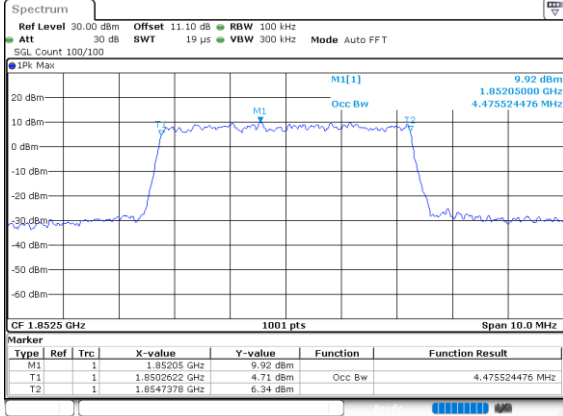

Date: 28.SEP.2020 10:33:12

Lowest Channel / 3MHz / 256QAM

Date: 28.SEP.2020 10:41:13

Middle Channel / 1.4MHz / 256QAM

Date: 28.SEP.2020 10:32:04

Middle Channel / 3MHz / 256QAM

Date: 28.SEP.2020 10:39:54

Highest Channel / 1.4MHz / 256QAM

Date: 28.SEP.2020 10:36:24

Highest Channel / 3MHz / 256QAM

Date: 28.SEP.2020 10:43:30

LTE Band 25

Lowest Channel / 5MHz / 256QAM

Date: 28\_SEP.2020 10:47:36

Lowest Channel / 10MHz / 256QAM

Date: 28\_SEP.2020 10:53:49