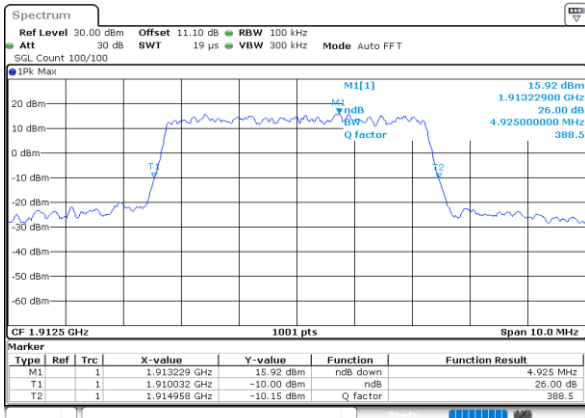

Lowest Channel / 5MHz / 16QAM

Date: 23\_SEP.2020 12:17:20

Middle Channel / 5MHz / QPSK

Date: 23\_SEP.2020 12:21:26

Middle Channel / 5MHz / 16QAM

Date: 23\_SEP.2020 12:21:37

Highest Channel / 5MHz / QPSK

Date: 23\_SEP.2020 12:23:55

Highest Channel / 5MHz / 16QAM

Date: 23\_SEP.2020 12:23:43

LTE Band 25

Lowest Channel / 10MHz / QPSK

Date: 23\_SEP.2020 12:33:28

Lowest Channel / 10MHz / 16QAM

Date: 23\_SEP.2020 12:33:40

Middle Channel / 10MHz / QPSK