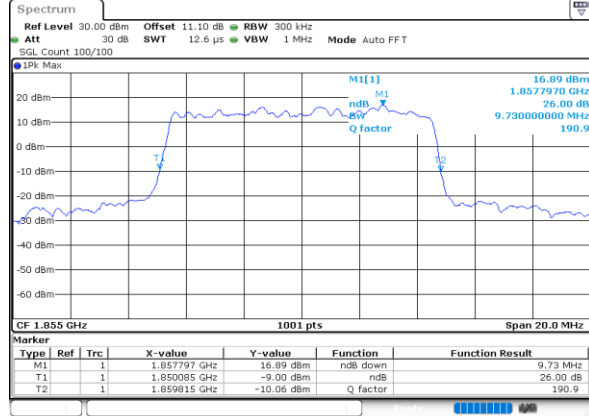

Highest Channel / 5MHz / 16QAM

Date: 23\_SEP.2020 12:23:43

LTE Band 25

Lowest Channel / 10MHz / QPSK

Date: 23\_SEP.2020 12:33:28

Lowest Channel / 10MHz / 16QAM

Date: 23\_SEP.2020 12:33:40

Middle Channel / 10MHz / QPSK

Date: 23\_SEP.2020 13:14:29

Middle Channel / 10MHz / 16QAM

Date: 23\_SEP.2020 13:14:40

Highest Channel / 10MHz / QPSK

Date: 23\_SEP.2020 13:16:49

Highest Channel / 10MHz / 16QAM

Date: 23\_SEP.2020 13:16:38

LTE Band 25