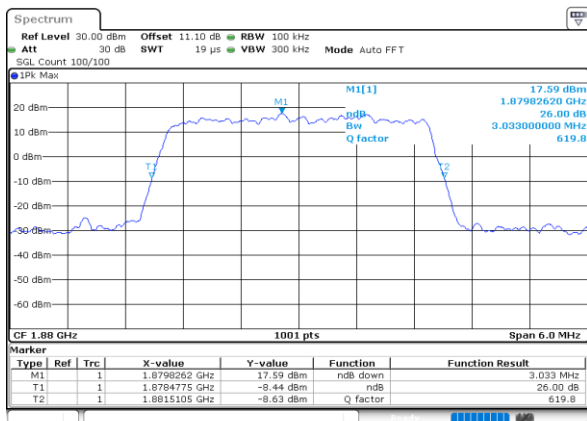

LTE Band 25

Lowest Channel / 3MHz / QPSK

Date: 23.SEP.2020 12:05:14

Lowest Channel / 3MHz / 16QAM

Date: 23.SEP.2020 12:05:26

Middle Channel / 3MHz / QPSK

Date: 23.SEP.2020 12:09:49

Middle Channel / 3MHz / 16QAM

Date: 23.SEP.2020 12:10:01

Highest Channel / 3MHz / QPSK

Date: 23.SEP.2020 12:12:18

Highest Channel / 3MHz / 16QAM

Date: 23.SEP.2020 12:12:07

LTE Band 25

Lowest Channel / 5MHz / QPSK

Date: 23\_SEP.2020 12:17:08