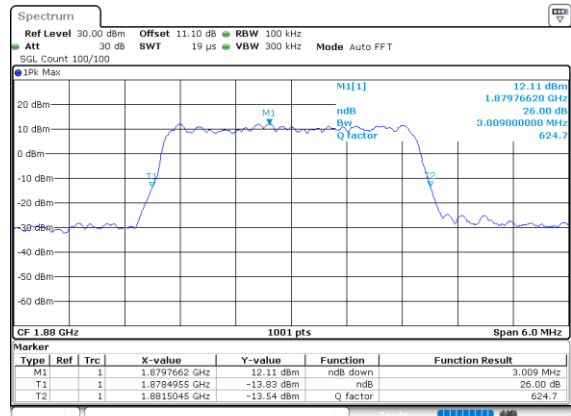

Middle Channel / 3MHz / 256QAM

Date: 26_SEP.2020 10:39:59