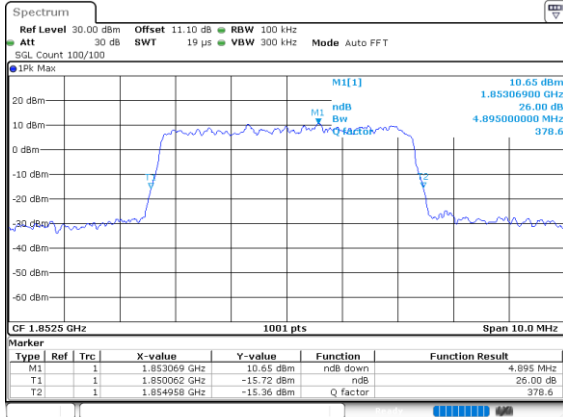

LTE Band 25

Lowest Channel / 5MHz / 256QAM

Date: 26.SEP.2020 10:47:41