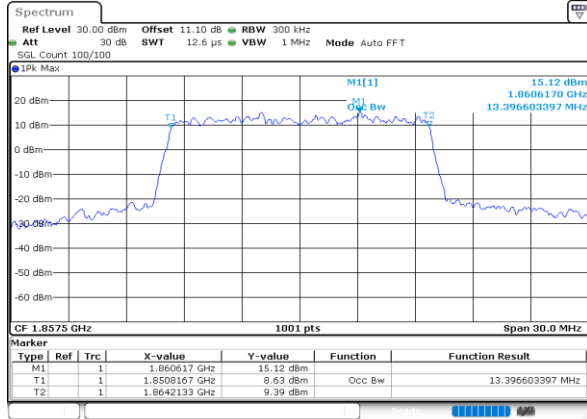

Highest Channel / 10MHz / QPSK

Date: 23\_SEP.2020 13:16:14

Highest Channel / 10MHz / 16QAM

Date: 23\_SEP.2020 13:16:26

LTE Band 25

Lowest Channel / 15MHz / QPSK

Date: 23\_SEP.2020 13:34:34

Lowest Channel / 15MHz / 16QAM