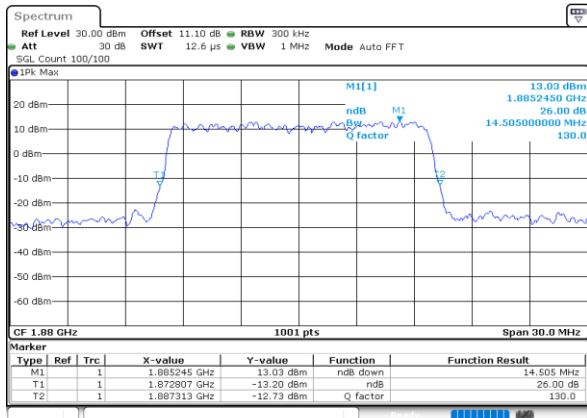

Middle Channel / 10MHz / 64QAM

Date: 23\_SEP.2020 13:25:50

Highest Channel / 5MHz / 64QAM

Date: 23\_SEP.2020 12:31:07

Highest Channel / 10MHz / 64QAM

Date: 23\_SEP.2020 13:26:54

LTE Band 25

Lowest Channel / 15MHz / 64QAM

Date: 23.SEP.2020 13:29:07

Lowest Channel / 20MHz / 64QAM

Date: 23.SEP.2020 14:23:00

Middle Channel / 15MHz / 64QAM

Date: 23.SEP.2020 13:31:11

Middle Channel / 20MHz / 64QAM

Date: 23.SEP.2020 14:25:44

Highest Channel / 15MHz / 64QAM