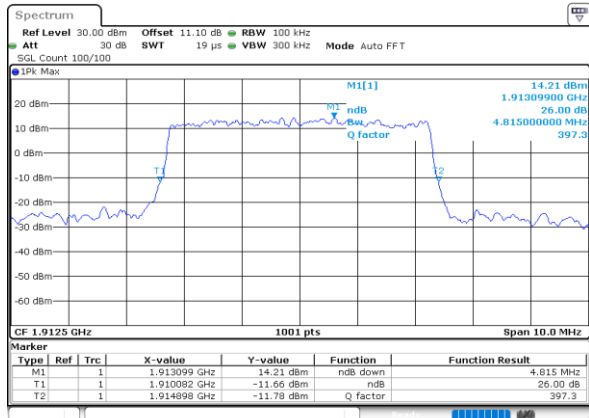

Lowest Channel / 5MHz / 16QAM

Date: 23\_SEP.2020 12:17:20

Middle Channel / 5MHz / QPSK

Date: 23\_SEP.2020 12:21:26

Middle Channel / 5MHz / 16QAM

Date: 23\_SEP.2020 12:21:37

Highest Channel / 5MHz / QPSK

Date: 23\_SEP.2020 12:23:55

Highest Channel / 5MHz / 16QAM

Date: 23\_SEP.2020 12:23:43

LTE Band 25

Lowest Channel / 10MHz / QPSK

Date: 23\_SEP.2020 12:33:28

Lowest Channel / 10MHz / 16QAM

Date: 23\_SEP.2020 12:33:40

Middle Channel / 10MHz / QPSK