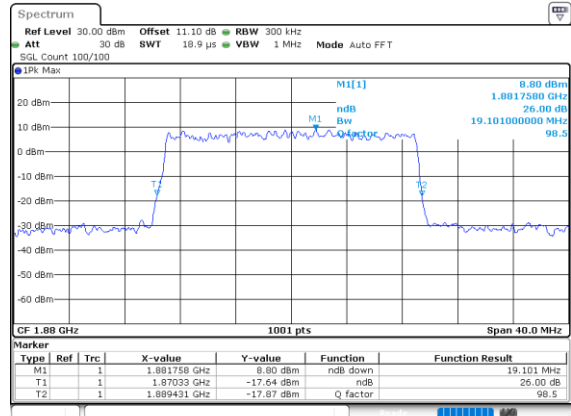

Date: 26.SEP.2020 11:00:00

Lowest Channel / 20MHz / 256QAM

Date: 26.SEP.2020 11:06:20

Middle Channel / 15MHz / 256QAM

Date: 26.SEP.2020 10:58:42

Middle Channel / 20MHz / 256QAM

Date: 26.SEP.2020 11:04:42

Highest Channel / 15MHz / 256QAM