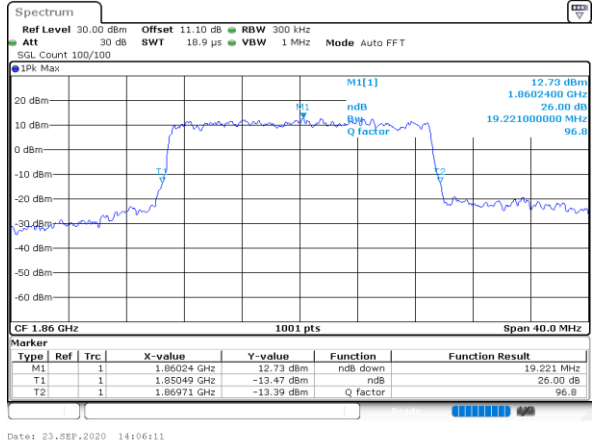

Highest Channel / 15MHz / QPSK

Date: 23\_SEP.2020 13:41:27

Highest Channel / 15MHz / 16QAM

Date: 23\_SEP.2020 13:41:16

LTE Band 25

Lowest Channel / 20MHz / QPSK

Lowest Channel / 20MHz / 16QAM

Middle Channel / 20MHz / QPSK