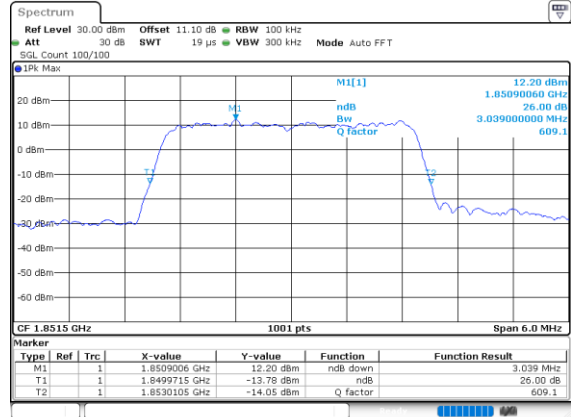

Date: 23.SEP.2020 13:32:16

Highest Channel / 20MHz / 64QAM

Date: 23.SEP.2020 14:26:48

LTE Band 25

Lowest Channel / 1.4MHz / 256QAM

Date: 26\_SEP.2020 10:33:17

Lowest Channel / 3MHz / 256QAM

Date: 26\_SEP.2020 10:41:22