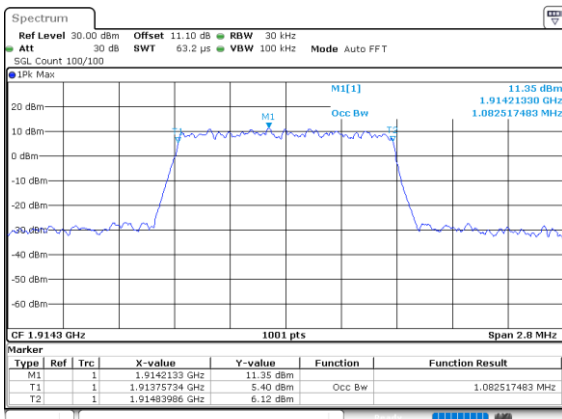

Date: 28.SEP.2020 10:33:12

Lowest Channel / 3MHz / 256QAM

Date: 28.SEP.2020 10:41:13

Middle Channel / 1.4MHz / 256QAM

Date: 28.SEP.2020 10:32:04

Middle Channel / 3MHz / 256QAM

Date: 28.SEP.2020 10:39:54

Highest Channel / 1.4MHz / 256QAM

Date: 28.SEP.2020 10:36:24

Highest Channel / 3MHz / 256QAM

Date: 28.SEP.2020 10:43:30

LTE Band 25

Lowest Channel / 5MHz / 256QAM

Date: 28\_SEP.2020 10:47:36

Lowest Channel / 10MHz / 256QAM

Date: 28\_SEP.2020 10:53:49