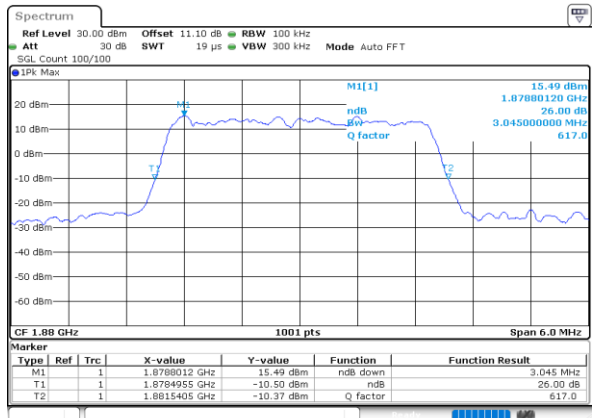

Middle Channel / 3MHz / 64QAM

Date: 23_SEP.2020 12:01:23