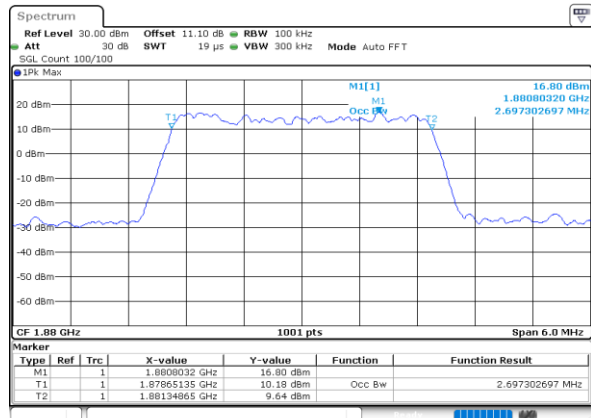

Date: 23.SEP.2020 11:51:04

Highest Channel / 1.4MHz / QPSK

Date: 23.SEP.2020 11:53:10

Highest Channel / 1.4MHz / 16QAM

Date: 23.SEP.2020 11:53:22

LTE Band 25

Lowest Channel / 3MHz / QPSK

Date: 23.SEP.2020 12:04:50

Lowest Channel / 3MHz / 16QAM

Date: 23.SEP.2020 12:05:02

Middle Channel / 3MHz / QPSK

Date: 23.SEP.2020 12:09:25

Middle Channel / 3MHz / 16QAM

Date: 23.SEP.2020 12:09:37

Highest Channel / 3MHz / QPSK

Date: 23.SEP.2020 12:11:43

Highest Channel / 3MHz / 16QAM

Date: 23.SEP.2020 12:11:55

LTE Band 25

Lowest Channel / 5MHz / QPSK

Date: 23.SEP.2020 12:16:44

Lowest Channel / 5MHz / 16QAM

Date: 23.SEP.2020 12:16:56

Middle Channel / 5MHz / QPSK