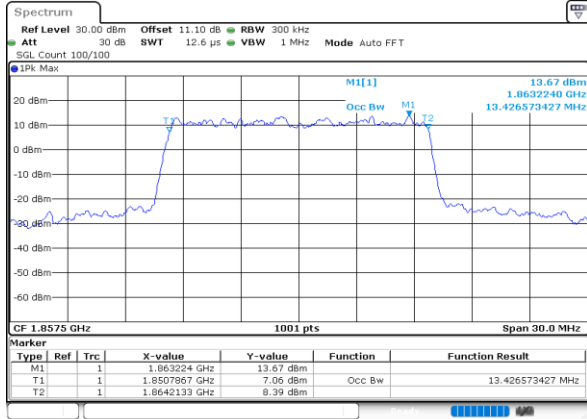

Date: 23.SEP.2020 11:57:45

Highest Channel / 3MHz / 64QAM

Date: 23.SEP.2020 12:02:20

LTE Band 25

Lowest Channel / 5MHz / 64QAM

Date: 23\_SEP.2020 12:27:38

Lowest Channel / 10MHz / 64QAM

Date: 23\_SEP.2020 13:23:34

Middle Channel / 5MHz / 64QAM

Date: 23\_SEP.2020 12:29:46

Middle Channel / 10MHz / 64QAM

Date: 23\_SEP.2020 13:25:38

Highest Channel / 5MHz / 64QAM

Date: 23\_SEP.2020 12:30:55

Highest Channel / 10MHz / 64QAM

Date: 23\_SEP.2020 13:26:42

LTE Band 25

Lowest Channel / 15MHz / 64QAM

Date: 23\_SEP.2020 13:28:55

Lowest Channel / 20MHz / 64QAM

Date: 23\_SEP.2020 14:22:48

Middle Channel / 15MHz / 64QAM

Date: 23\_SEP.2020 13:31:00