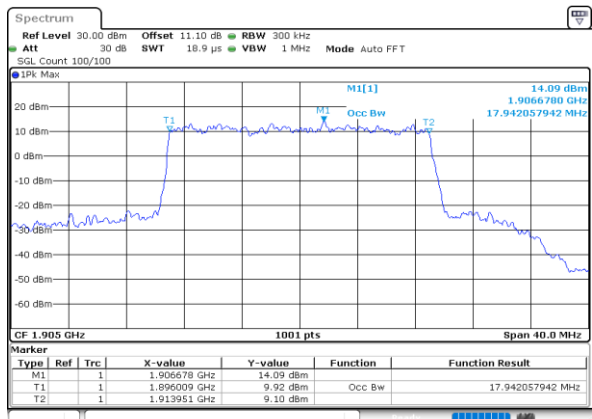

Middle Channel / 20MHz / 16QAM

Date: 23\_SEP.2020 14:10:36

Highest Channel / 20MHz / QPSK

Date: 23\_SEP.2020 14:12:33

Highest Channel / 20MHz / 16QAM

Date: 23\_SEP.2020 14:12:45

LTE Band 25

Lowest Channel / 1.4MHz / 64QAM

Date: 23.SEP.2020 11:55:28

Lowest Channel / 3MHz / 64QAM

Date: 23.SEP.2020 11:58:54

Middle Channel / 1.4MHz / 64QAM

Date: 23.SEP.2020 11:56:36

Middle Channel / 3MHz / 64QAM

Date: 23.SEP.2020 12:01:11

Highest Channel / 1.4MHz / 64QAM