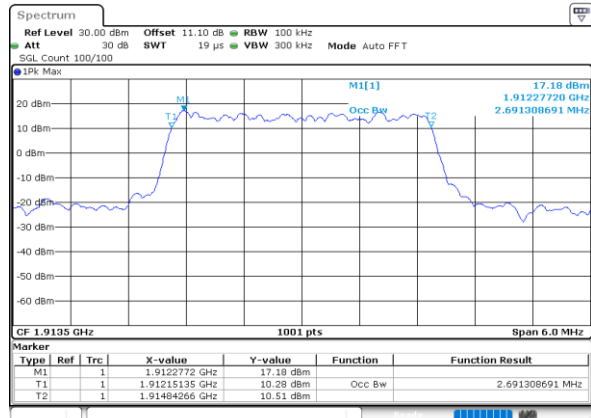

Date: 23.SEP.2020 11:51:04

Highest Channel / 1.4MHz / QPSK

Date: 23.SEP.2020 11:53:10

Highest Channel / 1.4MHz / 16QAM

Date: 23.SEP.2020 11:53:22

LTE Band 25

Lowest Channel / 3MHz / QPSK

Date: 23.SEP.2020 12:04:50

Lowest Channel / 3MHz / 16QAM

Date: 23.SEP.2020 12:05:02

Middle Channel / 3MHz / QPSK

Date: 23.SEP.2020 12:09:25

Middle Channel / 3MHz / 16QAM

Date: 23.SEP.2020 12:09:37

Highest Channel / 3MHz / QPSK

Date: 23.SEP.2020 12:11:43

Highest Channel / 3MHz / 16QAM

Date: 23.SEP.2020 12:11:55

LTE Band 25

Lowest Channel / 5MHz / QPSK

Date: 23.SEP.2020 12:16:44

Lowest Channel / 5MHz / 16QAM

Date: 23.SEP.2020 12:16:56

Middle Channel / 5MHz / QPSK