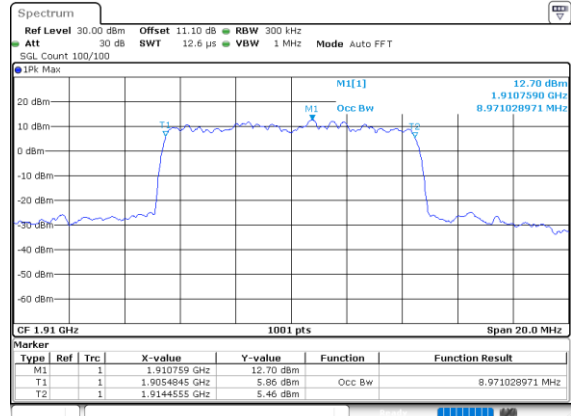

Date: 28.SEP.2020 10:36:24

Highest Channel / 3MHz / 256QAM

Date: 28.SEP.2020 10:43:30

LTE Band 25

Lowest Channel / 5MHz / 256QAM

Date: 28\_SEP.2020 10:47:36

Lowest Channel / 10MHz / 256QAM

Date: 28\_SEP.2020 10:53:49

Middle Channel / 5MHz / 256QAM

Date: 28\_SEP.2020 10:46:17

Middle Channel / 10MHz / 256QAM

Date: 28\_SEP.2020 10:52:18

Highest Channel / 5MHz / 256QAM

Date: 28\_SEP.2020 10:49:29

Highest Channel / 10MHz / 256QAM