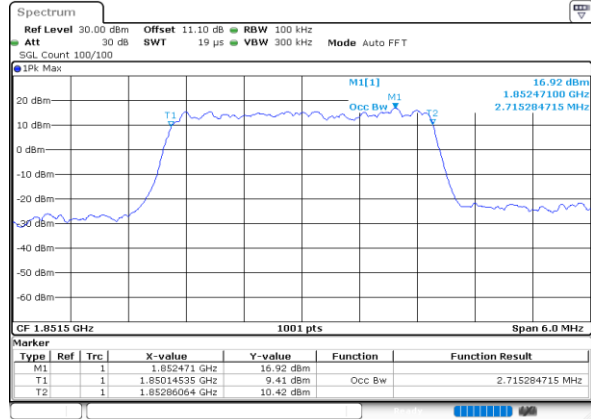

Lowest Channel / 3MHz / 16QAM

Date: 23.SEP.2020 12:05:02