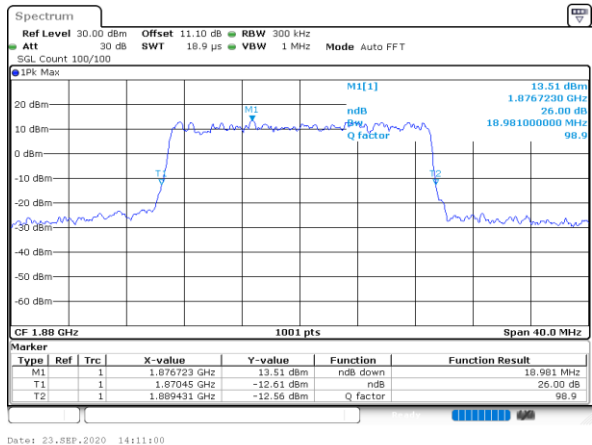

Highest Channel / 15MHz / QPSK

Date: 23\_SEP.2020 13:41:27

Highest Channel / 15MHz / 16QAM

Date: 23\_SEP.2020 13:41:16

LTE Band 25

Lowest Channel / 20MHz / QPSK

Lowest Channel / 20MHz / 16QAM

Middle Channel / 20MHz / QPSK

Middle Channel / 20MHz / 16QAM

Highest Channel / 20MHz / QPSK

Highest Channel / 20MHz / 16QAM

LTE Band 25

Lowest Channel / 1.4MHz / 64QAM

Date: 23\_SEP.2020 11:55:39

Lowest Channel / 3MHz / 64QAM

Date: 23\_SEP.2020 11:59:06