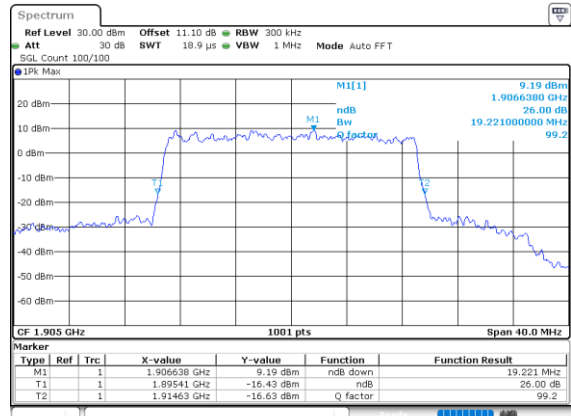

Middle Channel / 10MHz / 256QAM

Date: 26.SEP.2020 10:52:23

Highest Channel / 5MHz / 256QAM

Date: 26.SEP.2020 10:49:34

Highest Channel / 10MHz / 256QAM

Date: 26.SEP.2020 10:56:17

LTE Band 25

Lowest Channel / 15MHz / 256QAM

Date: 26.SEP.2020 11:00:00

Lowest Channel / 20MHz / 256QAM

Date: 26.SEP.2020 11:06:20

Middle Channel / 15MHz / 256QAM

Date: 26.SEP.2020 10:58:42

Middle Channel / 20MHz / 256QAM

Date: 26.SEP.2020 11:04:42

Highest Channel / 15MHz / 256QAM

Date: 26.SEP.2020 11:01:44

Highest Channel / 20MHz / 256QAM

Date: 26.SEP.2020 11:09:00

**Occupied Bandwidth**

Mode	LTE Band 25 : 99%OBW(MHz)											
BW	1.4MHz		3MHz		5MHz		10MHz		15MHz		20MHz	
Mod.	QPSK	16QAM	QPSK	16QAM	QPSK	16QAM	QPSK	16QAM	QPSK	16QAM	QPSK	16QAM
Lowest CH	1.09	1.10	2.71	2.72	4.50	4.49	9.05	8.99	13.40	13.40	17.90	17.86
Middle CH	1.09	1.09	2.72	2.70	4.49	4.49	8.99	9.01	13.49	13.46	17.90	17.98
Highest CH	1.09	1.09	2.72	2.69	4.47	4.51	8.97	8.99	13.43	13.49	17.90	17.94
Mode	LTE Band 25 : 99%OBW(MHz)											
BW	1.4MHz		3MHz		5MHz		10MHz		15MHz		20MHz	
Mod.	64QAM	256 QAM	64QAM	256 QAM	64QAM	256 QAM	64QAM	256 QAM	64QAM	256 QAM	64QAM	256 QAM
Lowest CH	1.09	1.09	2.73	2.73	4.49	4.48	9.07	9.03	13.43	13.46	17.82	17.82
Middle CH	1.10	1.08	2.73	2.70	4.53	4.48	9.11	8.99	13.43	13.43	17.86	17.90
Highest CH	1.09	1.08	2.72	2.72	4.55	4.49	9.01	8.97	13.46	13.43	17.90	17.86