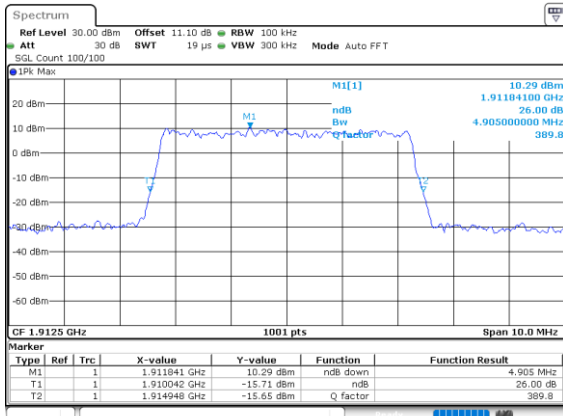

Date: 26\_SEP.2020 10:43:35

LTE Band 25

Lowest Channel / 5MHz / 256QAM

Date: 26.SEP.2020 10:47:41

Lowest Channel / 10MHz / 256QAM

Date: 26.SEP.2020 10:53:54

Middle Channel / 5MHz / 256QAM

Date: 26.SEP.2020 10:46:22

Middle Channel / 10MHz / 256QAM

Date: 26.SEP.2020 10:52:23

Highest Channel / 5MHz / 256QAM

Date: 26.SEP.2020 10:49:34

Highest Channel / 10MHz / 256QAM

Date: 26.SEP.2020 10:56:17

LTE Band 25

Lowest Channel / 15MHz / 256QAM