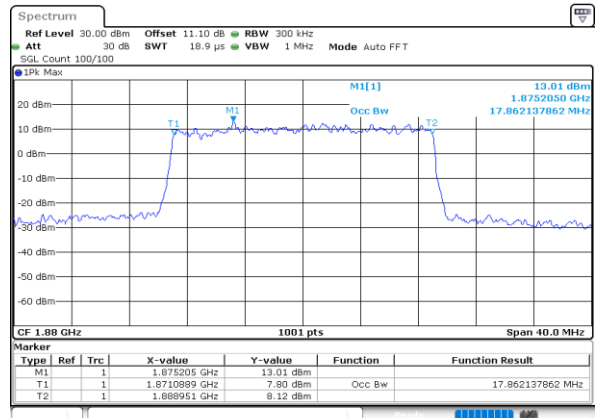

Middle Channel / 20MHz / 64QAM

Date: 23_SEP.2020 14:25:32