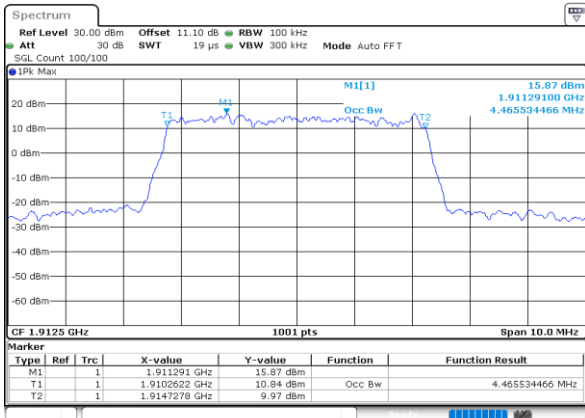

Highest Channel / 3MHz / 16QAM

Date: 23.SEP.2020 12:11:55

LTE Band 25

Lowest Channel / 5MHz / QPSK

Date: 23.SEP.2020 12:16:44

Lowest Channel / 5MHz / 16QAM

Date: 23.SEP.2020 12:16:56

Middle Channel / 5MHz / QPSK

Date: 23.SEP.2020 12:21:02

Middle Channel / 5MHz / 16QAM

Date: 23.SEP.2020 12:21:14

Highest Channel / 5MHz / QPSK

Date: 23.SEP.2020 12:23:20

Highest Channel / 5MHz / 16QAM

Date: 23.SEP.2020 12:23:32

LTE Band 25