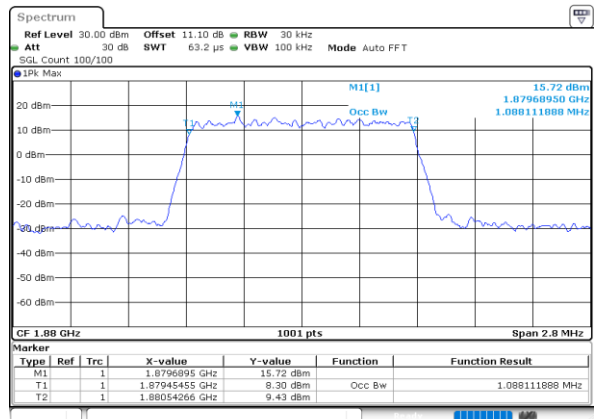

LTE Band 25

Lowest Channel / 1.4MHz / QPSK

Date: 23.SEP.2020 11:48:34

Lowest Channel / 1.4MHz / 16QAM

Date: 23.SEP.2020 11:48:46

Middle Channel / 1.4MHz / QPSK

Date: 23.SEP.2020 11:50:52

Middle Channel / 1.4MHz / 16QAM

Date: 23.SEP.2020 11:51:04

Highest Channel / 1.4MHz / QPSK

Date: 23.SEP.2020 11:53:10

Highest Channel / 1.4MHz / 16QAM

Date: 23.SEP.2020 11:53:22

LTE Band 25

Lowest Channel / 3MHz / QPSK

Date: 23.SEP.2020 12:04:50