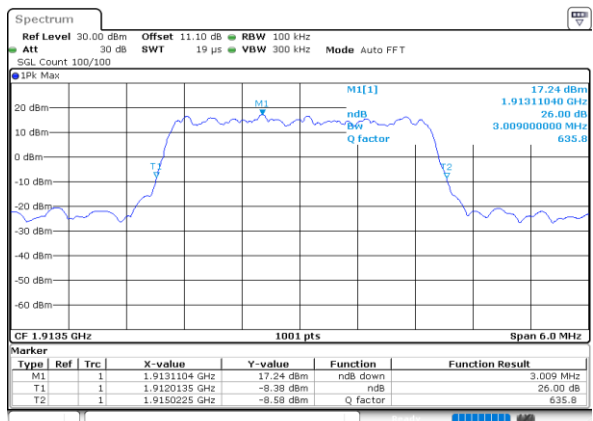

LTE Band 25

Lowest Channel / 3MHz / QPSK

Date: 23.SEP.2020 12:05:14

Lowest Channel / 3MHz / 16QAM

Date: 23.SEP.2020 12:05:26

Middle Channel / 3MHz / QPSK

Date: 23.SEP.2020 12:09:49

Middle Channel / 3MHz / 16QAM

Date: 23.SEP.2020 12:10:01

Highest Channel / 3MHz / QPSK

Date: 23.SEP.2020 12:12:18

Highest Channel / 3MHz / 16QAM

Date: 23.SEP.2020 12:12:07

LTE Band 25

Lowest Channel / 5MHz / QPSK

Date: 23\_SEP.2020 12:17:08