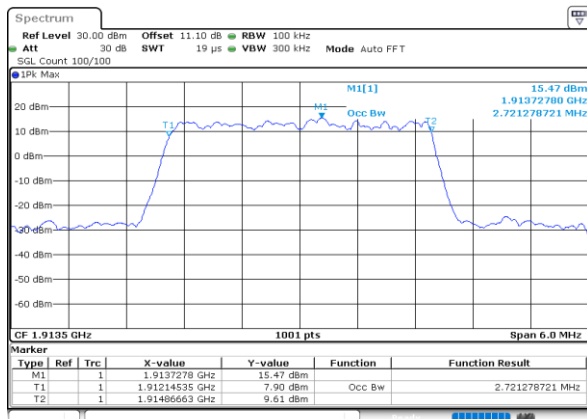

Middle Channel / 20MHz / 16QAM

Date: 23\_SEP.2020 14:10:36

Highest Channel / 20MHz / QPSK

Date: 23\_SEP.2020 14:12:33

Highest Channel / 20MHz / 16QAM

Date: 23\_SEP.2020 14:12:45

LTE Band 25

Lowest Channel / 1.4MHz / 64QAM

Date: 23.SEP.2020 11:55:28

Lowest Channel / 3MHz / 64QAM

Date: 23.SEP.2020 11:58:54

Middle Channel / 1.4MHz / 64QAM

Date: 23.SEP.2020 11:56:36

Middle Channel / 3MHz / 64QAM

Date: 23.SEP.2020 12:01:11

Highest Channel / 1.4MHz / 64QAM

Date: 23.SEP.2020 11:57:45

Highest Channel / 3MHz / 64QAM

Date: 23.SEP.2020 12:02:20

LTE Band 25

Lowest Channel / 5MHz / 64QAM

Date: 23\_SEP.2020 12:27:38

Lowest Channel / 10MHz / 64QAM

Date: 23\_SEP.2020 13:23:34