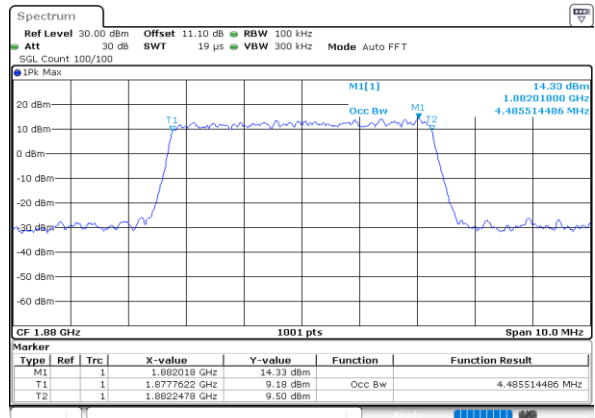

Highest Channel / 3MHz / 16QAM

Date: 23.SEP.2020 12:11:55

LTE Band 25

Lowest Channel / 5MHz / QPSK

Date: 23.SEP.2020 12:16:44

Lowest Channel / 5MHz / 16QAM

Date: 23.SEP.2020 12:16:56

Middle Channel / 5MHz / QPSK

Date: 23.SEP.2020 12:21:02

Middle Channel / 5MHz / 16QAM

Date: 23.SEP.2020 12:21:14

Highest Channel / 5MHz / QPSK

Date: 23.SEP.2020 12:23:20

Highest Channel / 5MHz / 16QAM

Date: 23.SEP.2020 12:23:32

LTE Band 25