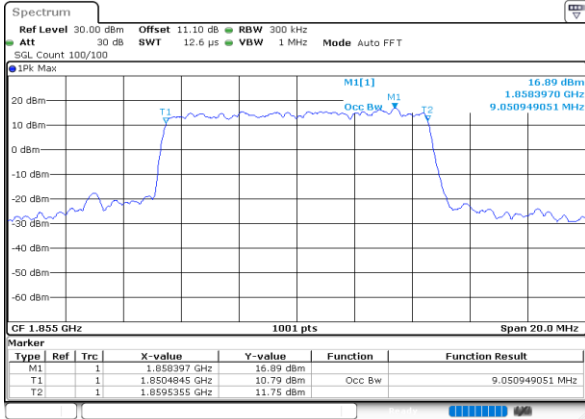

LTE Band 25

Lowest Channel / 10MHz / QPSK

Date: 23_SEP.2020 12:33:04