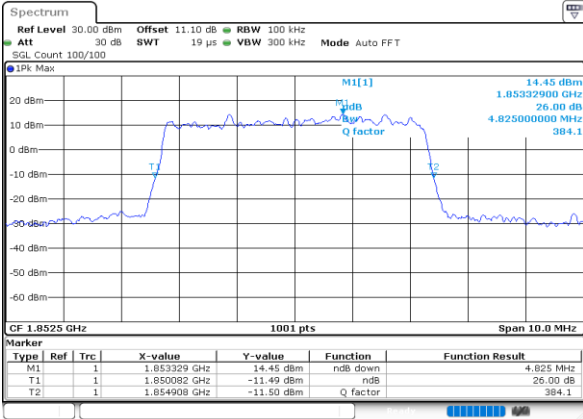

LTE Band 25

Lowest Channel / 5MHz / 64QAM

Date: 23_SEP.2020 12:27:50