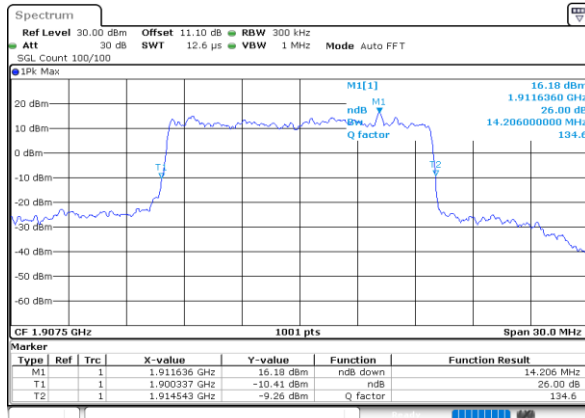

Date: 23\_SEP.2020 13:14:29

Middle Channel / 10MHz / 16QAM

Date: 23\_SEP.2020 13:14:40

Highest Channel / 10MHz / QPSK

Date: 23\_SEP.2020 13:16:49

Highest Channel / 10MHz / 16QAM

Date: 23\_SEP.2020 13:16:38

LTE Band 25

Lowest Channel / 15MHz / QPSK

Date: 23\_SEP.2020 13:34:58

Lowest Channel / 15MHz / 16QAM

Date: 23\_SEP.2020 13:35:10

Middle Channel / 15MHz / QPSK

Date: 23\_SEP.2020 13:39:07

Middle Channel / 15MHz / 16QAM

Date: 23\_SEP.2020 13:39:18

Highest Channel / 15MHz / QPSK

Date: 23\_SEP.2020 13:41:27

Highest Channel / 15MHz / 16QAM

Date: 23\_SEP.2020 13:41:16

LTE Band 25

Lowest Channel / 20MHz / QPSK

Lowest Channel / 20MHz / 16QAM

Middle Channel / 20MHz / QPSK