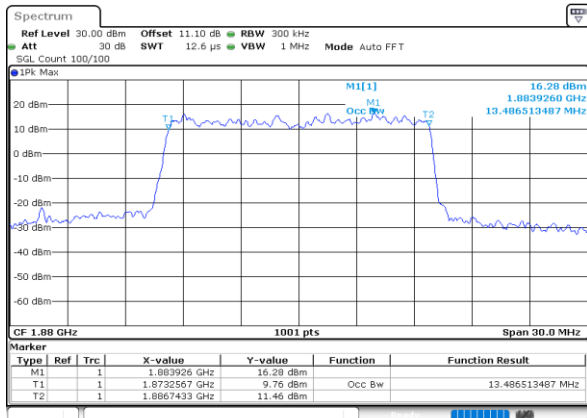

Middle Channel / 15MHz / QPSK

Date: 23_SEP.2020 13:38:43