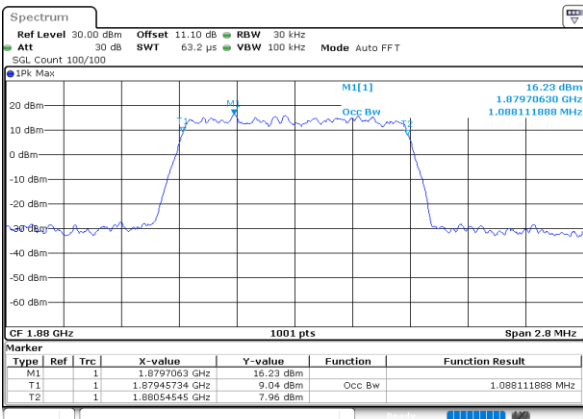

LTE Band 25

Lowest Channel / 1.4MHz / QPSK

Date: 23.SEP.2020 11:48:34

Lowest Channel / 1.4MHz / 16QAM

Date: 23.SEP.2020 11:48:46

Middle Channel / 1.4MHz / QPSK

Date: 23.SEP.2020 11:50:52

Middle Channel / 1.4MHz / 16QAM

Date: 23.SEP.2020 11:51:04

Highest Channel / 1.4MHz / QPSK

Date: 23.SEP.2020 11:53:10

Highest Channel / 1.4MHz / 16QAM

Date: 23.SEP.2020 11:53:22

LTE Band 25

Lowest Channel / 3MHz / QPSK

Date: 23.SEP.2020 12:04:50