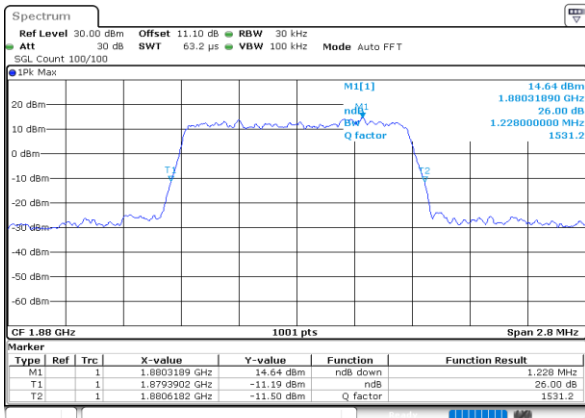

Middle Channel / 1.4MHz / 64QAM

Date: 23_SEP.2020 11:56:40