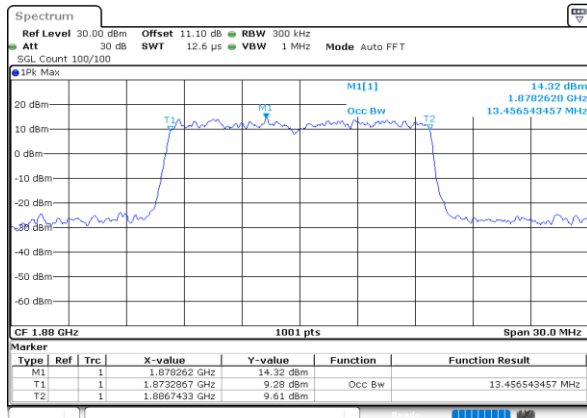

Middle Channel / 15MHz / 16QAM

Date: 23_SEP.2020 13:38:55