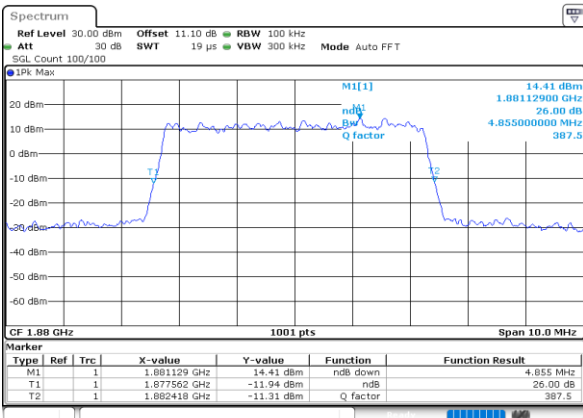

Date: 23\_SEP.2020 12:02:32

LTE Band 25

Lowest Channel / 5MHz / 64QAM

Date: 23\_SEP.2020 12:27:50

Lowest Channel / 10MHz / 64QAM

Date: 23\_SEP.2020 13:23:46

Middle Channel / 5MHz / 64QAM

Date: 23\_SEP.2020 12:29:50

Middle Channel / 10MHz / 64QAM

Date: 23\_SEP.2020 13:25:50

Highest Channel / 5MHz / 64QAM

Date: 23\_SEP.2020 12:31:07

Highest Channel / 10MHz / 64QAM

Date: 23\_SEP.2020 13:26:54

LTE Band 25

Lowest Channel / 15MHz / 64QAM