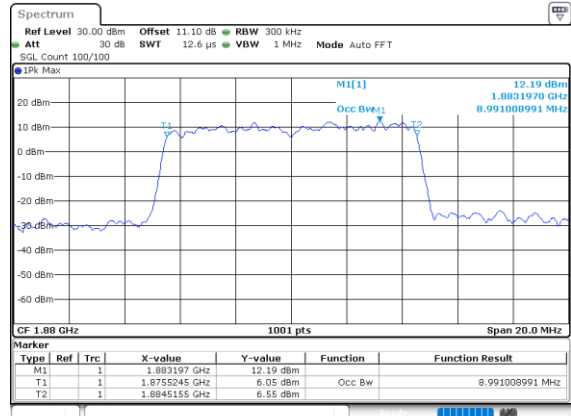

Middle Channel / 10MHz / 256QAM

Date: 28_SEP.2020 10:52:18