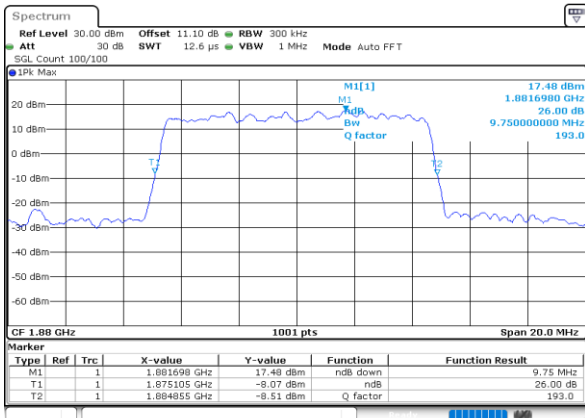

Highest Channel / 5MHz / 16QAM

Date: 23\_SEP.2020 12:23:43

LTE Band 25

Lowest Channel / 10MHz / QPSK

Date: 23\_SEP.2020 12:33:28

Lowest Channel / 10MHz / 16QAM

Date: 23\_SEP.2020 12:33:40

Middle Channel / 10MHz / QPSK