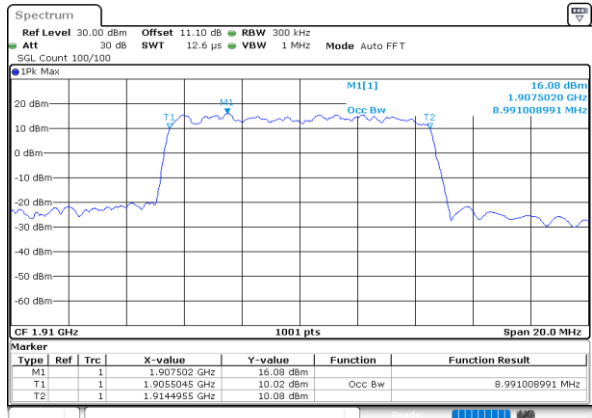

Date: 23.SEP.2020 12:21:02

Middle Channel / 5MHz / 16QAM

Date: 23.SEP.2020 12:21:14

Highest Channel / 5MHz / QPSK

Date: 23.SEP.2020 12:23:20

Highest Channel / 5MHz / 16QAM

Date: 23.SEP.2020 12:23:32

LTE Band 25

Lowest Channel / 10MHz / QPSK

Date: 23\_SEP.2020 12:33:04

Lowest Channel / 10MHz / 16QAM

Date: 23\_SEP.2020 12:33:16

Middle Channel / 10MHz / QPSK

Date: 23\_SEP.2020 13:14:05

Middle Channel / 10MHz / 16QAM

Date: 23\_SEP.2020 13:14:17

Highest Channel / 10MHz / QPSK

Date: 23\_SEP.2020 13:16:14

Highest Channel / 10MHz / 16QAM

Date: 23\_SEP.2020 13:16:26

LTE Band 25

Lowest Channel / 15MHz / QPSK

Date: 23\_SEP.2020 13:34:34

Lowest Channel / 15MHz / 16QAM