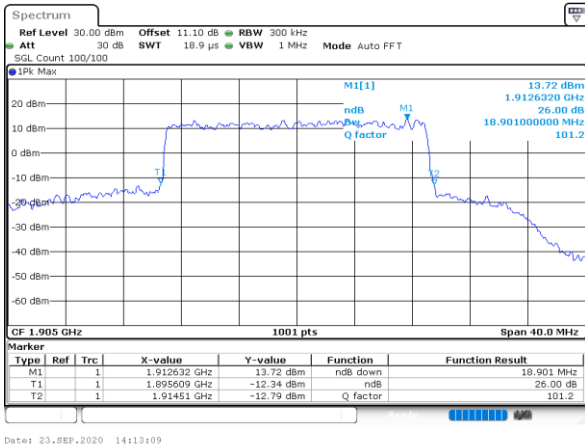

Highest Channel / 20MHz / QPSK