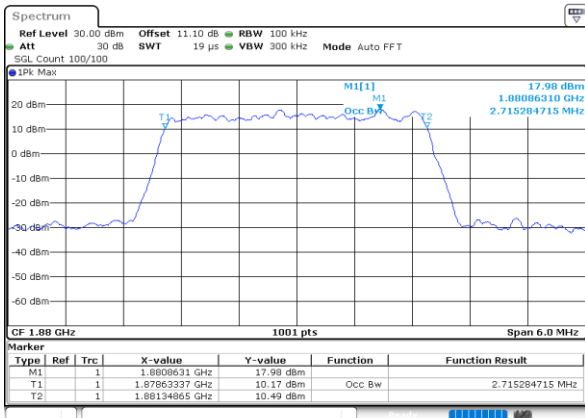

Date: 23.SEP.2020 11:51:04

Highest Channel / 1.4MHz / QPSK

Date: 23.SEP.2020 11:53:10

Highest Channel / 1.4MHz / 16QAM

Date: 23.SEP.2020 11:53:22

LTE Band 25

Lowest Channel / 3MHz / QPSK

Date: 23.SEP.2020 12:04:50

Lowest Channel / 3MHz / 16QAM

Date: 23.SEP.2020 12:05:02

Middle Channel / 3MHz / QPSK

Date: 23.SEP.2020 12:09:25

Middle Channel / 3MHz / 16QAM

Date: 23.SEP.2020 12:09:37

Highest Channel / 3MHz / QPSK

Date: 23.SEP.2020 12:11:43