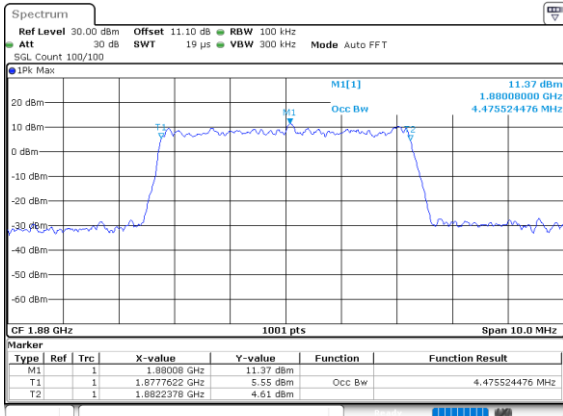

Middle Channel / 5MHz / 256QAM

Date: 28_SEP.2020 10:46:17