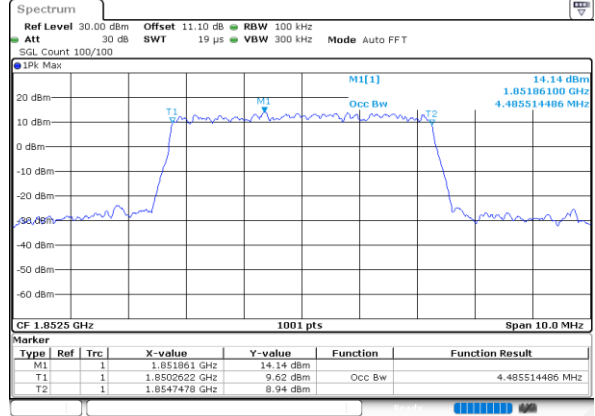

Highest Channel / 3MHz / 16QAM

Date: 23.SEP.2020 12:11:55

LTE Band 25

Lowest Channel / 5MHz / QPSK

Date: 23.SEP.2020 12:16:44

Lowest Channel / 5MHz / 16QAM

Date: 23.SEP.2020 12:16:56

Middle Channel / 5MHz / QPSK

Date: 23.SEP.2020 12:21:02

Middle Channel / 5MHz / 16QAM

Date: 23.SEP.2020 12:21:14

Highest Channel / 5MHz / QPSK

Date: 23.SEP.2020 12:23:20

Highest Channel / 5MHz / 16QAM

Date: 23.SEP.2020 12:23:32

LTE Band 25