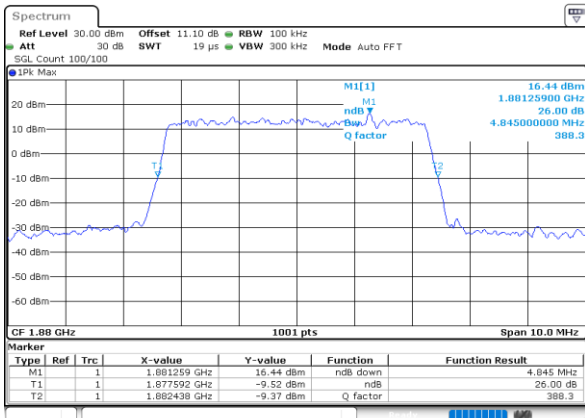

Middle Channel / 5MHz / QPSK

Date: 23_SEP.2020 12:21:26