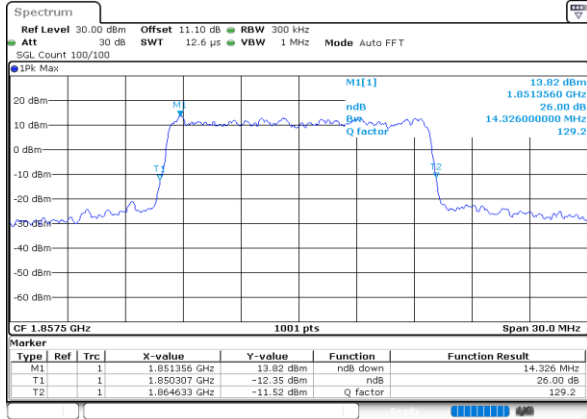

Middle Channel / 10MHz / 64QAM

Date: 23\_SEP.2020 13:25:50

Highest Channel / 5MHz / 64QAM

Date: 23\_SEP.2020 12:31:07

Highest Channel / 10MHz / 64QAM

Date: 23\_SEP.2020 13:26:54

LTE Band 25

Lowest Channel / 15MHz / 64QAM

Date: 23.SEP.2020 13:29:07

Lowest Channel / 20MHz / 64QAM

Date: 23.SEP.2020 14:23:00

Middle Channel / 15MHz / 64QAM

Date: 23.SEP.2020 13:31:11

Middle Channel / 20MHz / 64QAM

Date: 23.SEP.2020 14:25:44

Highest Channel / 15MHz / 64QAM