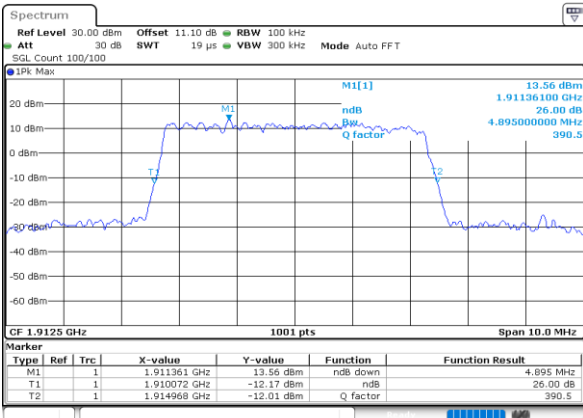

Highest Channel / 5MHz / 64QAM

Date: 23_SEP.2020 12:31:07