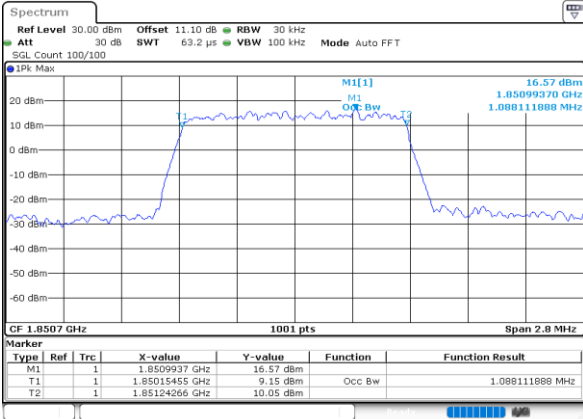

LTE Band 25

Lowest Channel / 1.4MHz / QPSK

Date: 23.SEP.2020 11:48:34