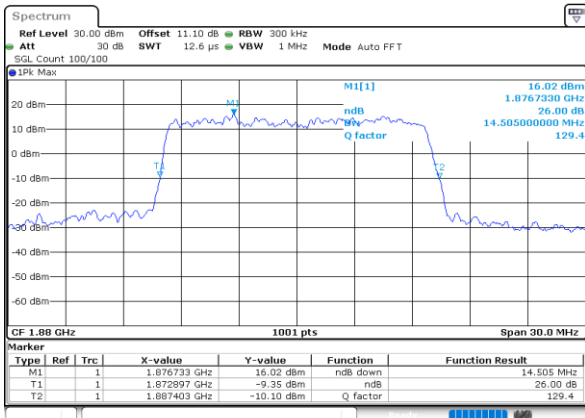

Lowest Channel / 15MHz / QPSK

Date: 23\_SEP.2020 13:34:58

Lowest Channel / 15MHz / 16QAM

Date: 23\_SEP.2020 13:35:10

Middle Channel / 15MHz / QPSK

Date: 23\_SEP.2020 13:39:07

Middle Channel / 15MHz / 16QAM

Date: 23\_SEP.2020 13:39:18

Highest Channel / 15MHz / QPSK

Date: 23\_SEP.2020 13:41:27

Highest Channel / 15MHz / 16QAM

Date: 23\_SEP.2020 13:41:16

LTE Band 25

Lowest Channel / 20MHz / QPSK

Lowest Channel / 20MHz / 16QAM

Middle Channel / 20MHz / QPSK