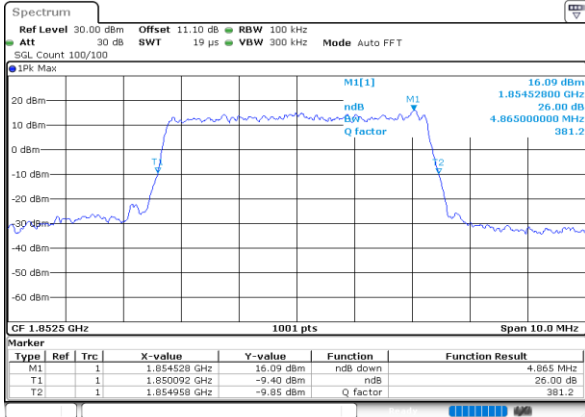

Date: 23.SEP.2020 12:10:01

Highest Channel / 3MHz / QPSK

Date: 23.SEP.2020 12:12:18

Highest Channel / 3MHz / 16QAM

Date: 23.SEP.2020 12:12:07

LTE Band 25

Lowest Channel / 5MHz / QPSK

Date: 23\_SEP.2020 12:17:08