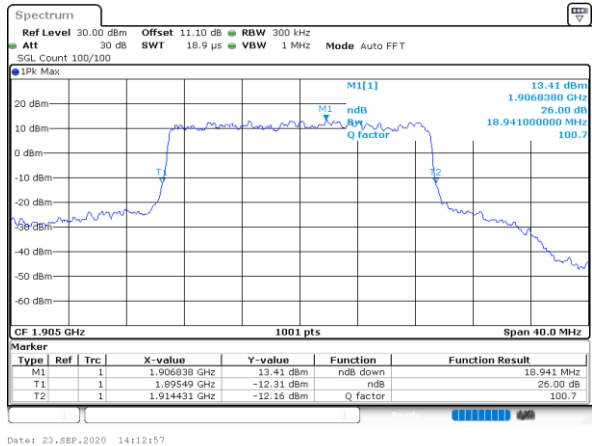

Highest Channel / 15MHz / QPSK

Date: 23\_SEP.2020 13:41:27

Highest Channel / 15MHz / 16QAM

Date: 23\_SEP.2020 13:41:16

LTE Band 25

Lowest Channel / 20MHz / QPSK

Lowest Channel / 20MHz / 16QAM

Middle Channel / 20MHz / QPSK

Middle Channel / 20MHz / 16QAM

Highest Channel / 20MHz / QPSK

Highest Channel / 20MHz / 16QAM

LTE Band 25

Lowest Channel / 1.4MHz / 64QAM

Date: 23\_SEP.2020 11:55:39

Lowest Channel / 3MHz / 64QAM

Date: 23\_SEP.2020 11:59:06