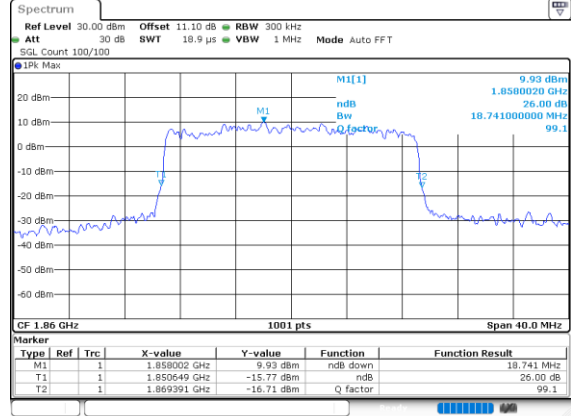

Lowest Channel / 20MHz / 256QAM

Date: 26.SEP.2020 11:06:20