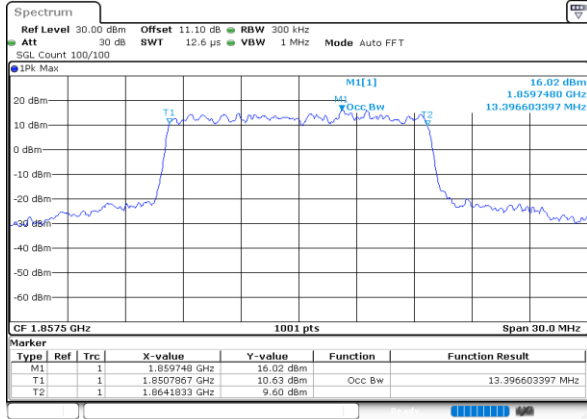

Highest Channel / 10MHz / QPSK

Date: 23\_SEP.2020 13:16:14

Highest Channel / 10MHz / 16QAM

Date: 23\_SEP.2020 13:16:26

LTE Band 25

Lowest Channel / 15MHz / QPSK

Date: 23\_SEP.2020 13:34:34

Lowest Channel / 15MHz / 16QAM