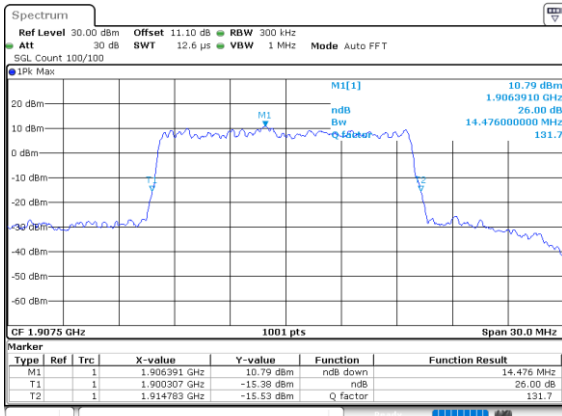

Date: 26.SEP.2020 11:00:00

Lowest Channel / 20MHz / 256QAM

Date: 26.SEP.2020 11:06:20

Middle Channel / 15MHz / 256QAM

Date: 26.SEP.2020 10:58:42

Middle Channel / 20MHz / 256QAM

Date: 26.SEP.2020 11:04:42

Highest Channel / 15MHz / 256QAM