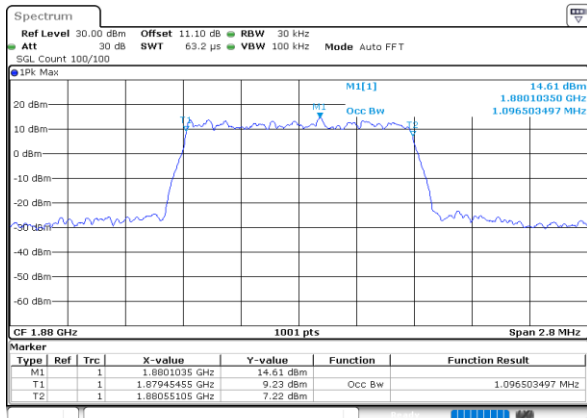

Middle Channel / 20MHz / 16QAM

Date: 23\_SEP.2020 14:10:36

Highest Channel / 20MHz / QPSK

Date: 23\_SEP.2020 14:12:33

Highest Channel / 20MHz / 16QAM

Date: 23\_SEP.2020 14:12:45

LTE Band 25

Lowest Channel / 1.4MHz / 64QAM

Date: 23.SEP.2020 11:55:28

Lowest Channel / 3MHz / 64QAM

Date: 23.SEP.2020 11:58:54

Middle Channel / 1.4MHz / 64QAM

Date: 23.SEP.2020 11:56:36

Middle Channel / 3MHz / 64QAM

Date: 23.SEP.2020 12:01:11

Highest Channel / 1.4MHz / 64QAM