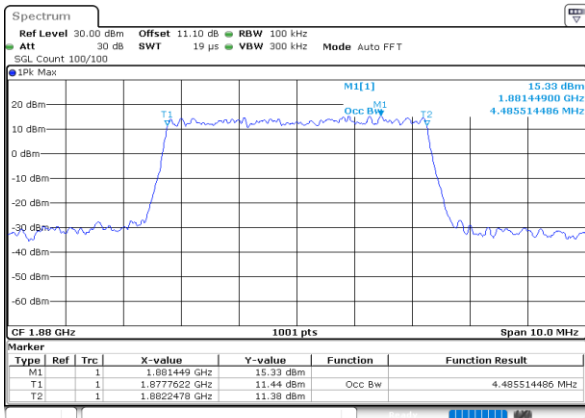

Highest Channel / 3MHz / 16QAM

Date: 23.SEP.2020 12:11:55

LTE Band 25

Lowest Channel / 5MHz / QPSK

Date: 23.SEP.2020 12:16:44

Lowest Channel / 5MHz / 16QAM

Date: 23.SEP.2020 12:16:56

Middle Channel / 5MHz / QPSK

Date: 23.SEP.2020 12:21:02

Middle Channel / 5MHz / 16QAM

Date: 23.SEP.2020 12:21:14

Highest Channel / 5MHz / QPSK

Date: 23.SEP.2020 12:23:20

Highest Channel / 5MHz / 16QAM

Date: 23.SEP.2020 12:23:32

LTE Band 25