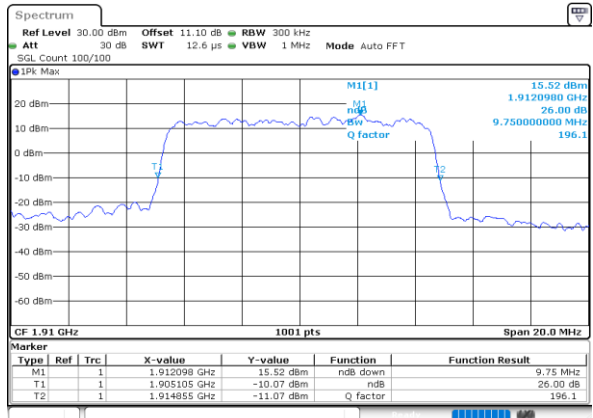

Middle Channel / 10MHz / 64QAM

Date: 23\_SEP.2020 13:25:50

Highest Channel / 5MHz / 64QAM

Date: 23\_SEP.2020 12:31:07

Highest Channel / 10MHz / 64QAM

Date: 23\_SEP.2020 13:26:54

LTE Band 25

Lowest Channel / 15MHz / 64QAM

Date: 23.SEP.2020 13:29:07

Lowest Channel / 20MHz / 64QAM

Date: 23.SEP.2020 14:23:00

Middle Channel / 15MHz / 64QAM

Date: 23.SEP.2020 13:31:11

Middle Channel / 20MHz / 64QAM

Date: 23.SEP.2020 14:25:44

Highest Channel / 15MHz / 64QAM