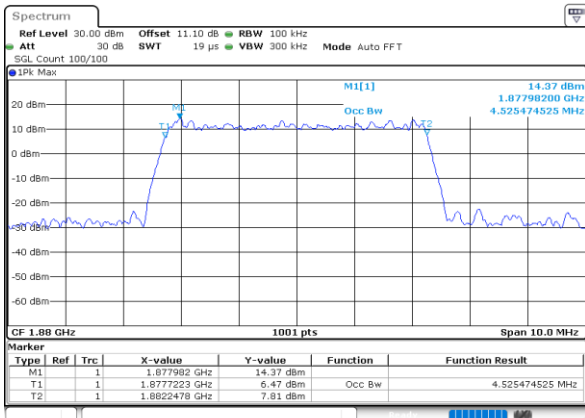

Middle Channel / 5MHz / 64QAM

Date: 23_SEP.2020 12:29:46