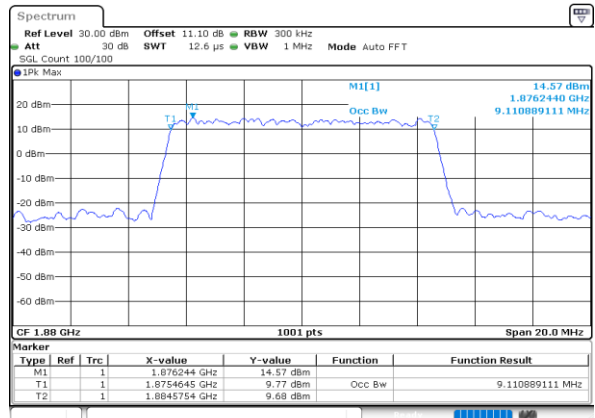

Middle Channel / 10MHz / 64QAM

Date: 23_SEP.2020 13:25:38