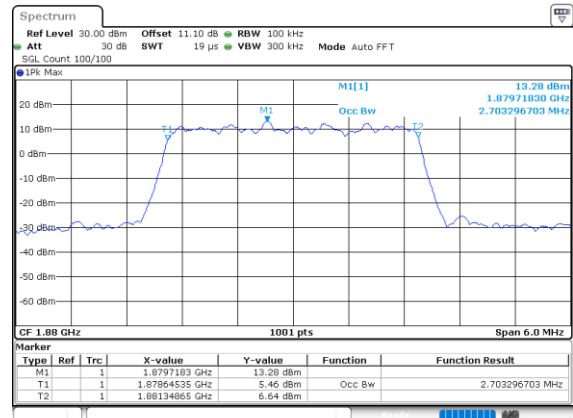

Middle Channel / 20MHz / 64QAM

Date: 23\_SEP.2020 14:25:32

Highest Channel / 15MHz / 64QAM

Date: 23\_SEP.2020 13:32:04

Highest Channel / 20MHz / 64QAM

Date: 23\_SEP.2020 14:26:36

LTE Band 25

Lowest Channel / 1.4MHz / 256QAM

Date: 28.SEP.2020 10:33:12

Lowest Channel / 3MHz / 256QAM

Date: 28.SEP.2020 10:41:13

Middle Channel / 1.4MHz / 256QAM

Date: 28.SEP.2020 10:32:04

Middle Channel / 3MHz / 256QAM

Date: 28.SEP.2020 10:39:54

Highest Channel / 1.4MHz / 256QAM

Date: 28.SEP.2020 10:36:24

Highest Channel / 3MHz / 256QAM

Date: 28.SEP.2020 10:43:30

LTE Band 25

Lowest Channel / 5MHz / 256QAM

Date: 28\_SEP.2020 10:47:36

Lowest Channel / 10MHz / 256QAM

Date: 28\_SEP.2020 10:53:49