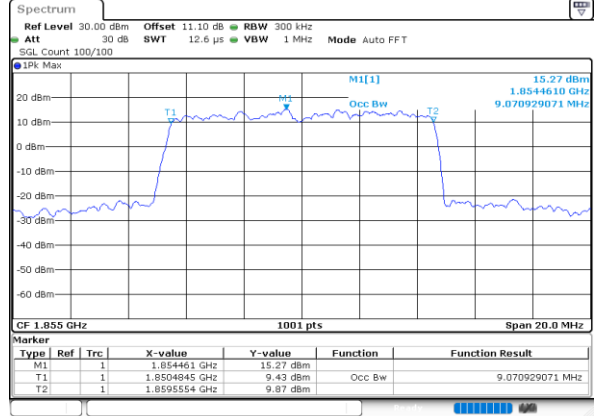

Date: 23.SEP.2020 11:55:28

Lowest Channel / 3MHz / 64QAM

Date: 23.SEP.2020 11:58:54

Middle Channel / 1.4MHz / 64QAM

Date: 23.SEP.2020 11:56:36

Middle Channel / 3MHz / 64QAM

Date: 23.SEP.2020 12:01:11

Highest Channel / 1.4MHz / 64QAM

Date: 23.SEP.2020 11:57:45

Highest Channel / 3MHz / 64QAM

Date: 23.SEP.2020 12:02:20

LTE Band 25

Lowest Channel / 5MHz / 64QAM

Date: 23\_SEP.2020 12:27:38

Lowest Channel / 10MHz / 64QAM

Date: 23\_SEP.2020 13:23:34