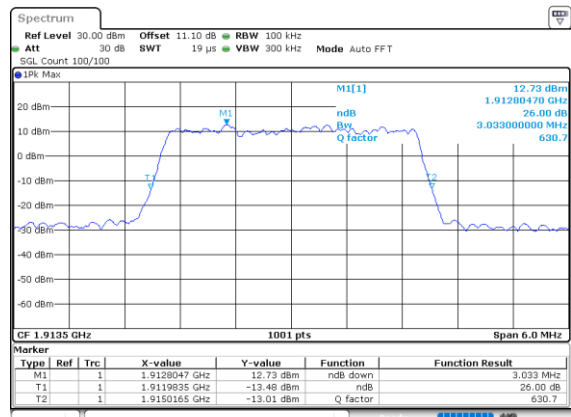

Middle Channel / 1.4MHz / 256QAM

Date: 26\_SEP.2020 10:32:09

Middle Channel / 3MHz / 256QAM

Date: 26\_SEP.2020 10:39:59

Highest Channel / 1.4MHz / 256QAM

Date: 26\_SEP.2020 10:36:29

Highest Channel / 3MHz / 256QAM