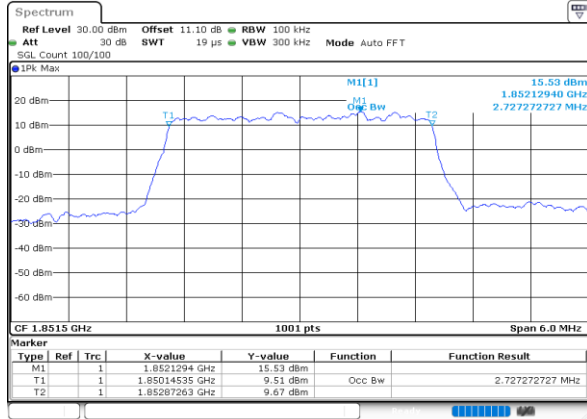

Date: 23\_SEP.2020 13:41:04

LTE Band 25

Lowest Channel / 20MHz / QPSK

Date: 23\_SEP.2020 14:05:35

Lowest Channel / 20MHz / 16QAM

Date: 23\_SEP.2020 14:05:47

Middle Channel / 20MHz / QPSK

Date: 23\_SEP.2020 14:10:25

Middle Channel / 20MHz / 16QAM

Date: 23\_SEP.2020 14:10:36

Highest Channel / 20MHz / QPSK

Date: 23\_SEP.2020 14:12:33

Highest Channel / 20MHz / 16QAM

Date: 23\_SEP.2020 14:12:45

LTE Band 25

Lowest Channel / 1.4MHz / 64QAM

Date: 23.SEP.2020 11:55:28

Lowest Channel / 3MHz / 64QAM

Date: 23.SEP.2020 11:58:54

Middle Channel / 1.4MHz / 64QAM

Date: 23.SEP.2020 11:56:36

Middle Channel / 3MHz / 64QAM

Date: 23.SEP.2020 12:01:11

Highest Channel / 1.4MHz / 64QAM

Date: 23.SEP.2020 11:57:45

Highest Channel / 3MHz / 64QAM

Date: 23.SEP.2020 12:02:20

LTE Band 25

Lowest Channel / 5MHz / 64QAM

Date: 23\_SEP.2020 12:27:38

Lowest Channel / 10MHz / 64QAM

Date: 23\_SEP.2020 13:23:34