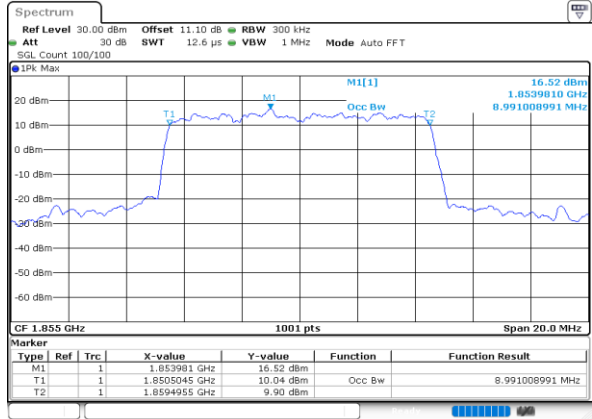

Lowest Channel / 10MHz / 16QAM

Date: 23_SEP.2020 12:33:16