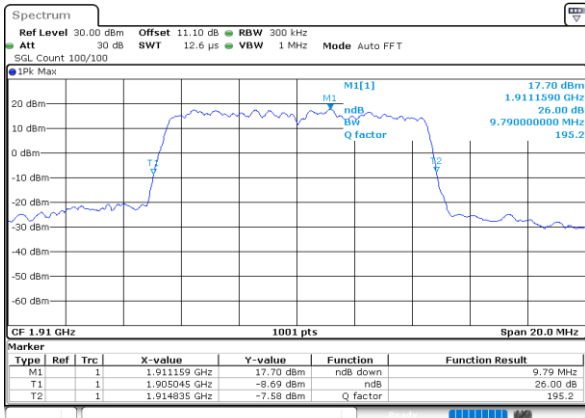

Highest Channel / 5MHz / 16QAM

Date: 23\_SEP.2020 12:23:43

LTE Band 25

Lowest Channel / 10MHz / QPSK

Date: 23\_SEP.2020 12:33:28

Lowest Channel / 10MHz / 16QAM

Date: 23\_SEP.2020 12:33:40

Middle Channel / 10MHz / QPSK

Date: 23\_SEP.2020 13:14:29

Middle Channel / 10MHz / 16QAM

Date: 23\_SEP.2020 13:14:40

Highest Channel / 10MHz / QPSK

Date: 23\_SEP.2020 13:16:49

Highest Channel / 10MHz / 16QAM

Date: 23\_SEP.2020 13:16:38

LTE Band 25