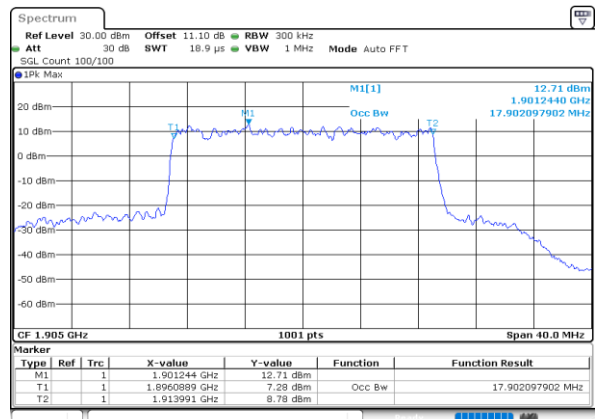

Middle Channel / 20MHz / 64QAM

Date: 23\_SEP.2020 14:25:32

Highest Channel / 15MHz / 64QAM

Date: 23\_SEP.2020 13:32:04

Highest Channel / 20MHz / 64QAM

Date: 23\_SEP.2020 14:26:36

LTE Band 25

Lowest Channel / 1.4MHz / 256QAM