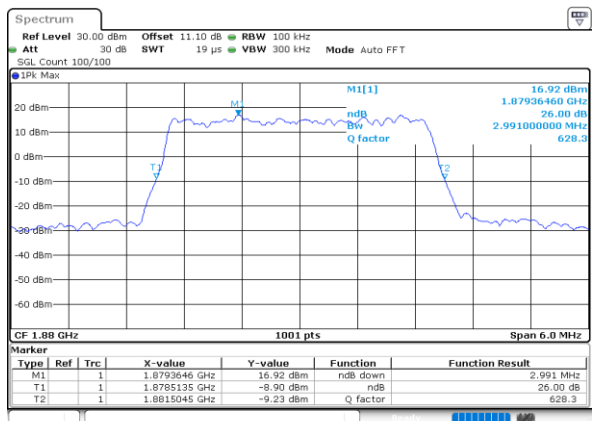

LTE Band 25

Lowest Channel / 3MHz / QPSK

Date: 23.SEP.2020 12:05:14

Lowest Channel / 3MHz / 16QAM

Date: 23.SEP.2020 12:05:26

Middle Channel / 3MHz / QPSK

Date: 23.SEP.2020 12:09:49

Middle Channel / 3MHz / 16QAM

Date: 23.SEP.2020 12:10:01

Highest Channel / 3MHz / QPSK

Date: 23.SEP.2020 12:12:18

Highest Channel / 3MHz / 16QAM

Date: 23.SEP.2020 12:12:07

LTE Band 25

Lowest Channel / 5MHz / QPSK

Date: 23\_SEP.2020 12:17:08