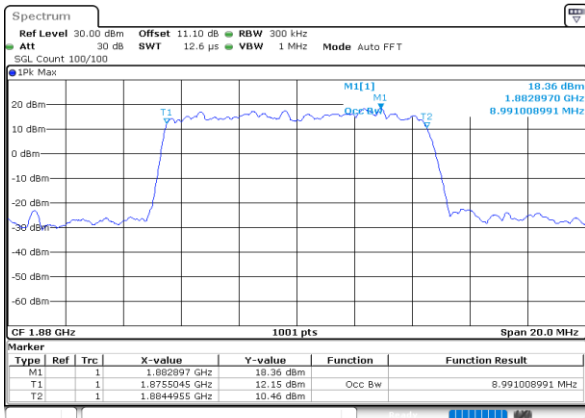

Date: 23.SEP.2020 12:21:02

Middle Channel / 5MHz / 16QAM

Date: 23.SEP.2020 12:21:14

Highest Channel / 5MHz / QPSK

Date: 23.SEP.2020 12:23:20

Highest Channel / 5MHz / 16QAM

Date: 23.SEP.2020 12:23:32

LTE Band 25

Lowest Channel / 10MHz / QPSK

Date: 23\_SEP.2020 12:33:04

Lowest Channel / 10MHz / 16QAM

Date: 23\_SEP.2020 12:33:16

Middle Channel / 10MHz / QPSK

Date: 23\_SEP.2020 13:14:05

Middle Channel / 10MHz / 16QAM

Date: 23\_SEP.2020 13:14:17

Highest Channel / 10MHz / QPSK

Date: 23\_SEP.2020 13:16:14

Highest Channel / 10MHz / 16QAM

Date: 23\_SEP.2020 13:16:26

LTE Band 25

Lowest Channel / 15MHz / QPSK

Date: 23\_SEP.2020 13:34:34

Lowest Channel / 15MHz / 16QAM