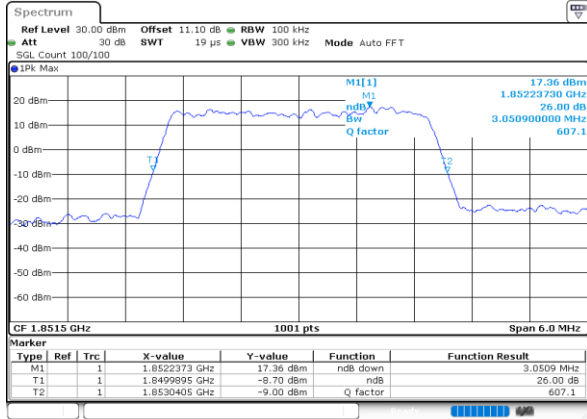

LTE Band 25

Lowest Channel / 3MHz / QPSK

Date: 23.SEP.2020 12:05:14

Lowest Channel / 3MHz / 16QAM

Date: 23.SEP.2020 12:05:26

Middle Channel / 3MHz / QPSK

Date: 23.SEP.2020 12:09:49

Middle Channel / 3MHz / 16QAM

Date: 23.SEP.2020 12:10:01

Highest Channel / 3MHz / QPSK

Date: 23.SEP.2020 12:12:18

Highest Channel / 3MHz / 16QAM

Date: 23.SEP.2020 12:12:07

LTE Band 25

Lowest Channel / 5MHz / QPSK

Date: 23\_SEP.2020 12:17:08