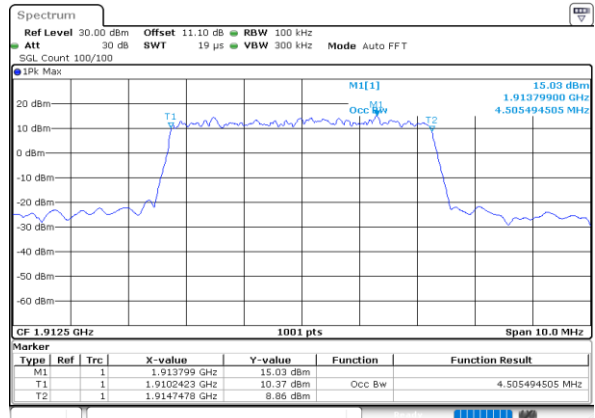

Date: 23.SEP.2020 12:21:02

Middle Channel / 5MHz / 16QAM

Date: 23.SEP.2020 12:21:14

Highest Channel / 5MHz / QPSK

Date: 23.SEP.2020 12:23:20

Highest Channel / 5MHz / 16QAM

Date: 23.SEP.2020 12:23:32

LTE Band 25