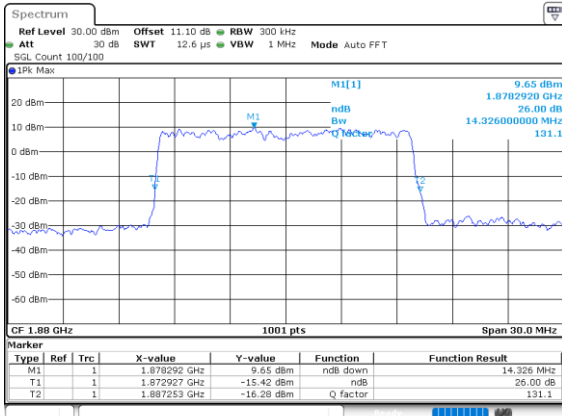

Middle Channel / 15MHz / 256QAM

Date: 26.SEP.2020 10:58:42