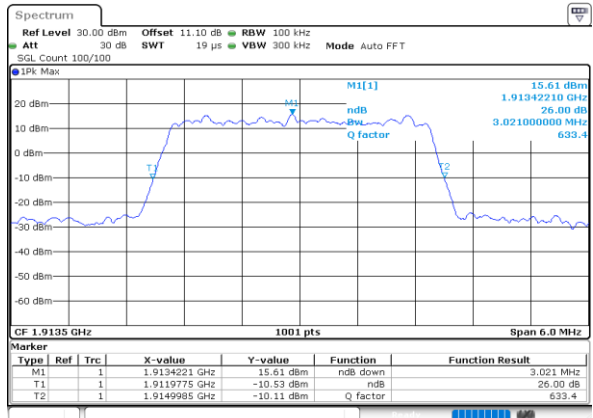

Middle Channel / 1.4MHz / 64QAM

Date: 23\_SEP.2020 11:56:40

Middle Channel / 3MHz / 64QAM

Date: 23\_SEP.2020 12:01:23

Highest Channel / 1.4MHz / 64QAM

Date: 23\_SEP.2020 11:57:57

Highest Channel / 3MHz / 64QAM