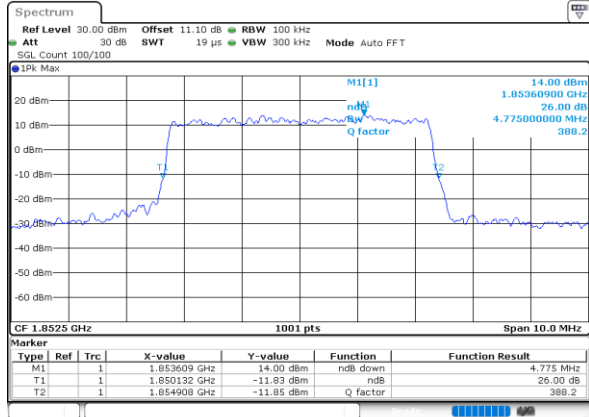

Lowest Channel / 5MHz / 16QAM

Date: 23_SEP.2020 12:17:20