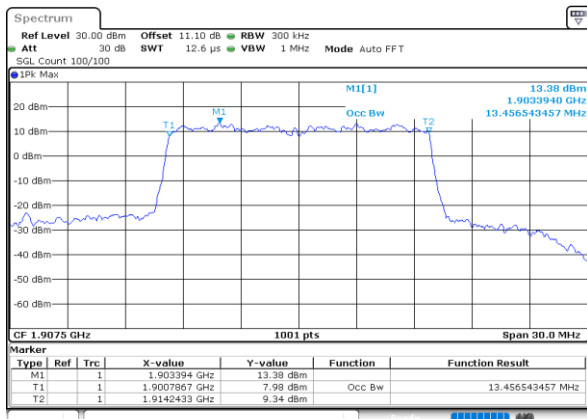

Middle Channel / 5MHz / 64QAM

Date: 23\_SEP.2020 12:29:46

Middle Channel / 10MHz / 64QAM

Date: 23\_SEP.2020 13:25:38

Highest Channel / 5MHz / 64QAM

Date: 23\_SEP.2020 12:30:55

Highest Channel / 10MHz / 64QAM

Date: 23\_SEP.2020 13:26:42

LTE Band 25

Lowest Channel / 15MHz / 64QAM

Date: 23\_SEP.2020 13:28:55

Lowest Channel / 20MHz / 64QAM

Date: 23\_SEP.2020 14:22:48

Middle Channel / 15MHz / 64QAM

Date: 23\_SEP.2020 13:31:00

Middle Channel / 20MHz / 64QAM

Date: 23\_SEP.2020 14:25:32

Highest Channel / 15MHz / 64QAM

Date: 23\_SEP.2020 13:32:04

Highest Channel / 20MHz / 64QAM

Date: 23\_SEP.2020 14:26:36

LTE Band 25

Lowest Channel / 1.4MHz / 256QAM