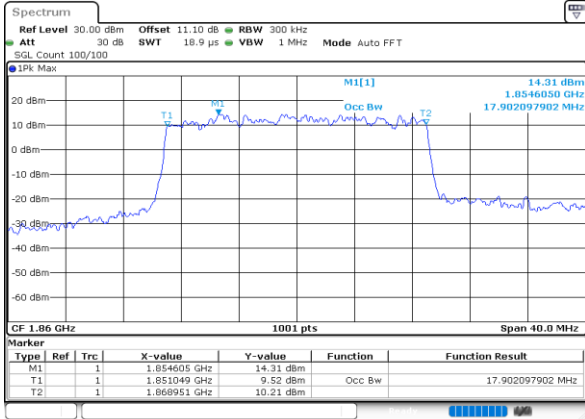

Highest Channel / 10MHz / QPSK

Date: 23\_SEP.2020 13:16:14

Highest Channel / 10MHz / 16QAM

Date: 23\_SEP.2020 13:16:26

LTE Band 25

Lowest Channel / 15MHz / QPSK

Date: 23\_SEP.2020 13:34:34

Lowest Channel / 15MHz / 16QAM

Date: 23\_SEP.2020 13:34:46

Middle Channel / 15MHz / QPSK

Date: 23\_SEP.2020 13:38:43

Middle Channel / 15MHz / 16QAM

Date: 23\_SEP.2020 13:38:55

Highest Channel / 15MHz / QPSK

Date: 23\_SEP.2020 13:40:52

Highest Channel / 15MHz / 16QAM

Date: 23\_SEP.2020 13:41:04

LTE Band 25

Lowest Channel / 20MHz / QPSK

Date: 23\_SEP.2020 14:05:35

Lowest Channel / 20MHz / 16QAM

Date: 23\_SEP.2020 14:05:47

Middle Channel / 20MHz / QPSK

Date: 23\_SEP.2020 14:10:25