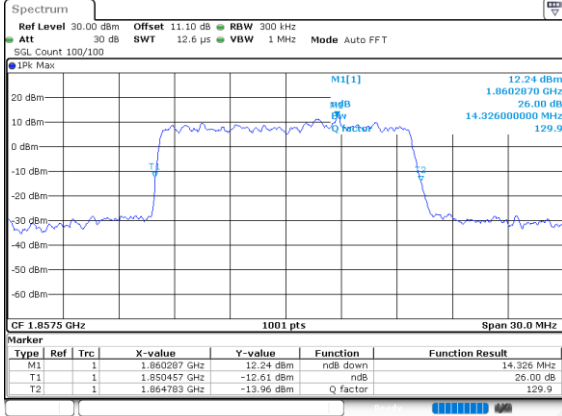

Middle Channel / 10MHz / 256QAM

Date: 26.SEP.2020 10:52:23

Highest Channel / 5MHz / 256QAM

Date: 26.SEP.2020 10:49:34

Highest Channel / 10MHz / 256QAM

Date: 26.SEP.2020 10:56:17

LTE Band 25

Lowest Channel / 15MHz / 256QAM