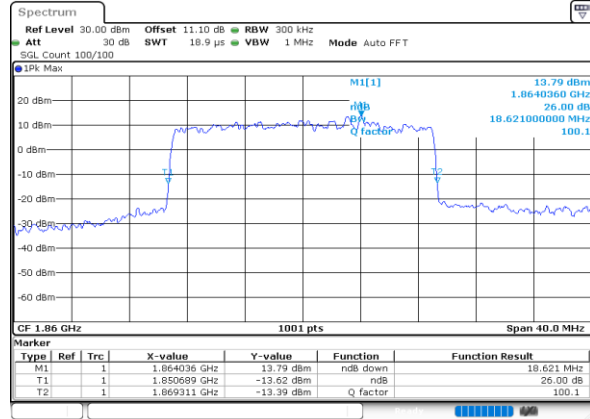

Middle Channel / 10MHz / 64QAM

Date: 23\_SEP.2020 13:25:50

Highest Channel / 5MHz / 64QAM

Date: 23\_SEP.2020 12:31:07

Highest Channel / 10MHz / 64QAM

Date: 23\_SEP.2020 13:26:54

LTE Band 25

Lowest Channel / 15MHz / 64QAM

Date: 23.SEP.2020 13:29:07

Lowest Channel / 20MHz / 64QAM

Date: 23.SEP.2020 14:23:00

Middle Channel / 15MHz / 64QAM

Date: 23.SEP.2020 13:31:11

Middle Channel / 20MHz / 64QAM

Date: 23.SEP.2020 14:25:44

Highest Channel / 15MHz / 64QAM