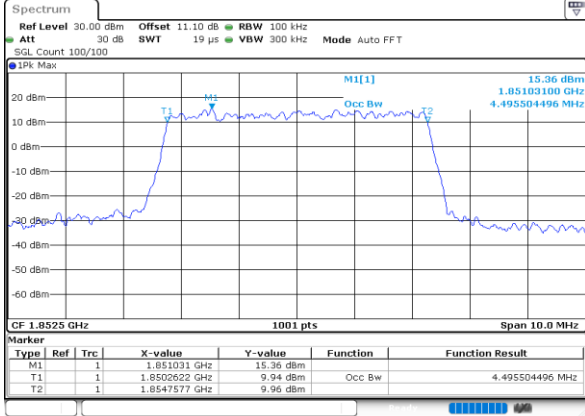

Highest Channel / 3MHz / 16QAM

Date: 23.SEP.2020 12:11:55

LTE Band 25

Lowest Channel / 5MHz / QPSK

Date: 23.SEP.2020 12:16:44

Lowest Channel / 5MHz / 16QAM

Date: 23.SEP.2020 12:16:56

Middle Channel / 5MHz / QPSK

Date: 23.SEP.2020 12:21:02

Middle Channel / 5MHz / 16QAM

Date: 23.SEP.2020 12:21:14

Highest Channel / 5MHz / QPSK

Date: 23.SEP.2020 12:23:20

Highest Channel / 5MHz / 16QAM

Date: 23.SEP.2020 12:23:32

LTE Band 25