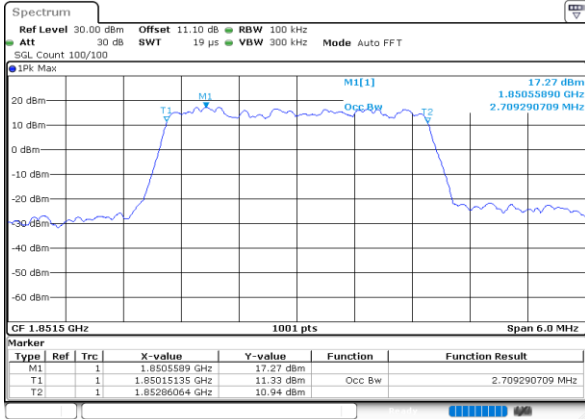

Date: 23.SEP.2020 11:51:04

Highest Channel / 1.4MHz / QPSK

Date: 23.SEP.2020 11:53:10

Highest Channel / 1.4MHz / 16QAM

Date: 23.SEP.2020 11:53:22

LTE Band 25

Lowest Channel / 3MHz / QPSK

Date: 23.SEP.2020 12:04:50