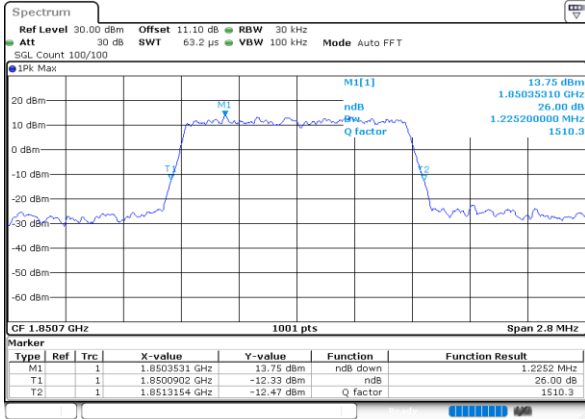

Middle Channel / 20MHz / 16QAM

Highest Channel / 20MHz / QPSK

Highest Channel / 20MHz / 16QAM

LTE Band 25

Lowest Channel / 1.4MHz / 64QAM

Date: 23\_SEP.2020 11:55:39

Lowest Channel / 3MHz / 64QAM

Date: 23\_SEP.2020 11:59:06