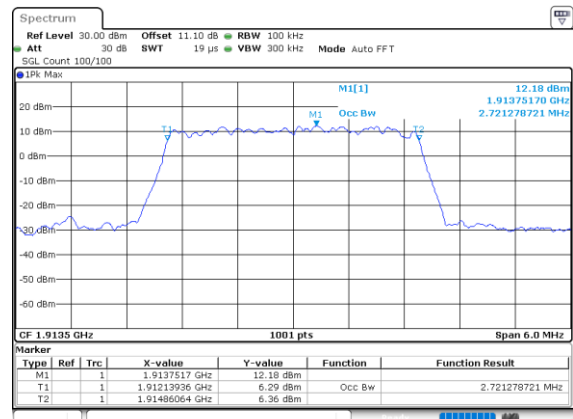

Date: 28.SEP.2020 10:33:12

Lowest Channel / 3MHz / 256QAM

Date: 28.SEP.2020 10:41:13

Middle Channel / 1.4MHz / 256QAM

Date: 28.SEP.2020 10:32:04

Middle Channel / 3MHz / 256QAM

Date: 28.SEP.2020 10:39:54

Highest Channel / 1.4MHz / 256QAM

Date: 28.SEP.2020 10:36:24

Highest Channel / 3MHz / 256QAM

Date: 28.SEP.2020 10:43:30

LTE Band 25

Lowest Channel / 5MHz / 256QAM

Date: 28\_SEP.2020 10:47:36

Lowest Channel / 10MHz / 256QAM

Date: 28\_SEP.2020 10:53:49