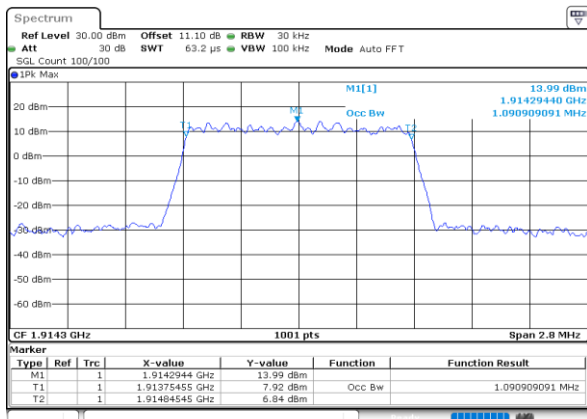

Middle Channel / 20MHz / 16QAM

Date: 23\_SEP.2020 14:10:36

Highest Channel / 20MHz / QPSK

Date: 23\_SEP.2020 14:12:33

Highest Channel / 20MHz / 16QAM

Date: 23\_SEP.2020 14:12:45

LTE Band 25

Lowest Channel / 1.4MHz / 64QAM

Date: 23.SEP.2020 11:55:28

Lowest Channel / 3MHz / 64QAM

Date: 23.SEP.2020 11:58:54

Middle Channel / 1.4MHz / 64QAM

Date: 23.SEP.2020 11:56:36

Middle Channel / 3MHz / 64QAM

Date: 23.SEP.2020 12:01:11

Highest Channel / 1.4MHz / 64QAM

Date: 23.SEP.2020 11:57:45

Highest Channel / 3MHz / 64QAM

Date: 23.SEP.2020 12:02:20

LTE Band 25

Lowest Channel / 5MHz / 64QAM

Date: 23\_SEP.2020 12:27:38

Lowest Channel / 10MHz / 64QAM

Date: 23\_SEP.2020 13:23:34