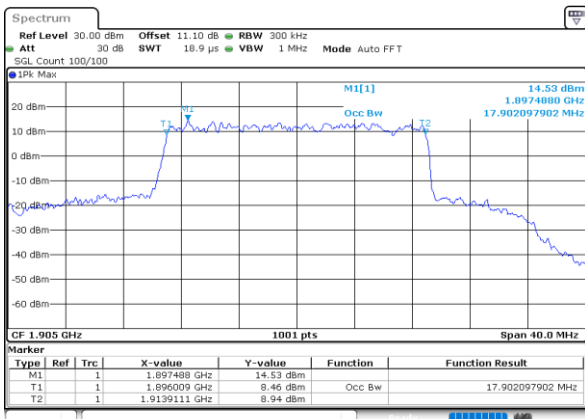

Date: 23\_SEP.2020 13:41:04

LTE Band 25

Lowest Channel / 20MHz / QPSK

Date: 23\_SEP.2020 14:05:35

Lowest Channel / 20MHz / 16QAM

Date: 23\_SEP.2020 14:05:47

Middle Channel / 20MHz / QPSK

Date: 23\_SEP.2020 14:10:25

Middle Channel / 20MHz / 16QAM

Date: 23\_SEP.2020 14:10:36

Highest Channel / 20MHz / QPSK

Date: 23\_SEP.2020 14:12:33

Highest Channel / 20MHz / 16QAM

Date: 23\_SEP.2020 14:12:45

LTE Band 25

Lowest Channel / 1.4MHz / 64QAM