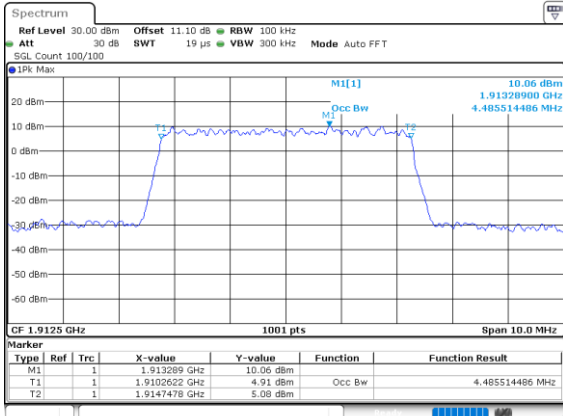

Date: 28.SEP.2020 10:36:24

Highest Channel / 3MHz / 256QAM

Date: 28.SEP.2020 10:43:30

LTE Band 25

Lowest Channel / 5MHz / 256QAM

Date: 28\_SEP.2020 10:47:36

Lowest Channel / 10MHz / 256QAM

Date: 28\_SEP.2020 10:53:49

Middle Channel / 5MHz / 256QAM

Date: 28\_SEP.2020 10:46:17

Middle Channel / 10MHz / 256QAM

Date: 28\_SEP.2020 10:52:18

Highest Channel / 5MHz / 256QAM

Date: 28\_SEP.2020 10:49:29

Highest Channel / 10MHz / 256QAM