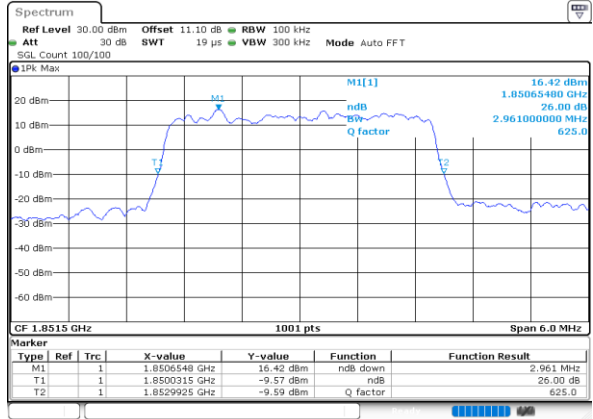

Middle Channel / 20MHz / 16QAM

Highest Channel / 20MHz / QPSK

Highest Channel / 20MHz / 16QAM

LTE Band 25

Lowest Channel / 1.4MHz / 64QAM

Date: 23\_SEP.2020 11:55:39

Lowest Channel / 3MHz / 64QAM

Date: 23\_SEP.2020 11:59:06