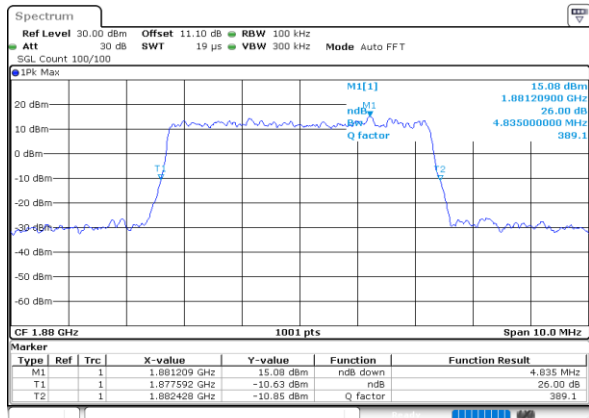

Lowest Channel / 5MHz / 16QAM

Date: 23\_SEP.2020 12:17:20

Middle Channel / 5MHz / QPSK

Date: 23\_SEP.2020 12:21:26

Middle Channel / 5MHz / 16QAM

Date: 23\_SEP.2020 12:21:37

Highest Channel / 5MHz / QPSK

Date: 23\_SEP.2020 12:23:55