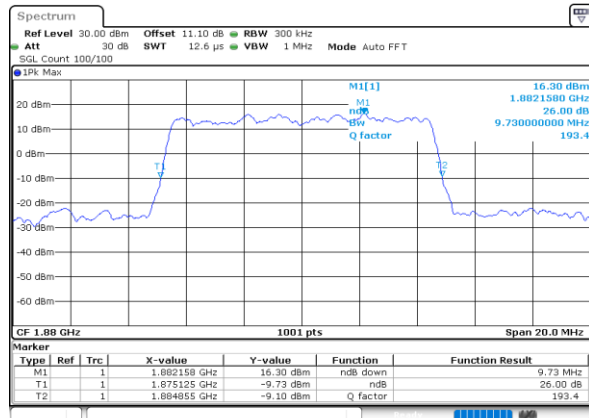

Highest Channel / 5MHz / 16QAM

Date: 23\_SEP.2020 12:23:43

LTE Band 25

Lowest Channel / 10MHz / QPSK

Date: 23\_SEP.2020 12:33:28

Lowest Channel / 10MHz / 16QAM

Date: 23\_SEP.2020 12:33:40

Middle Channel / 10MHz / QPSK

Date: 23\_SEP.2020 13:14:29

Middle Channel / 10MHz / 16QAM

Date: 23\_SEP.2020 13:14:40

Highest Channel / 10MHz / QPSK

Date: 23\_SEP.2020 13:16:49

Highest Channel / 10MHz / 16QAM

Date: 23\_SEP.2020 13:16:38

LTE Band 25