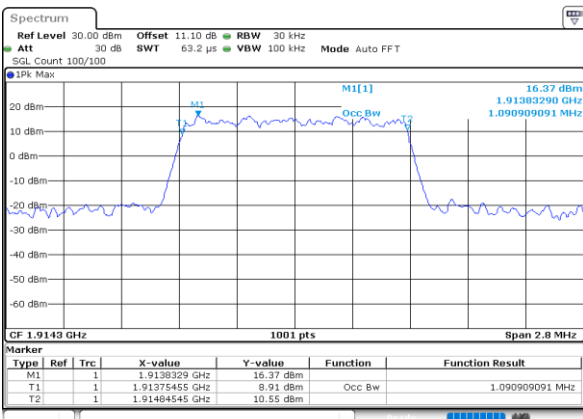

Date: 26.SEP.2020 11:01:44

Highest Channel / 20MHz / 256QAM

Date: 26.SEP.2020 11:09:00

**Occupied Bandwidth**

Mode	LTE Band 25 : 99%OBW(MHz)											
BW	1.4MHz		3MHz		5MHz		10MHz		15MHz		20MHz	
Mod.	QPSK	16QAM	QPSK	16QAM	QPSK	16QAM	QPSK	16QAM	QPSK	16QAM	QPSK	16QAM
Lowest CH	1.09	1.10	2.71	2.72	4.50	4.49	9.05	8.99	13.40	13.40	17.90	17.86
Middle CH	1.09	1.09	2.72	2.70	4.49	4.49	8.99	9.01	13.49	13.46	17.90	17.98
Highest CH	1.09	1.09	2.72	2.69	4.47	4.51	8.97	8.99	13.43	13.49	17.90	17.94
Mode	LTE Band 25 : 99%OBW(MHz)											
BW	1.4MHz		3MHz		5MHz		10MHz		15MHz		20MHz	
Mod.	64QAM	256 QAM	64QAM	256 QAM	64QAM	256 QAM	64QAM	256 QAM	64QAM	256 QAM	64QAM	256 QAM
Lowest CH	1.09	1.09	2.73	2.73	4.49	4.48	9.07	9.03	13.43	13.46	17.82	17.82
Middle CH	1.10	1.08	2.73	2.70	4.53	4.48	9.11	8.99	13.43	13.43	17.86	17.90
Highest CH	1.09	1.08	2.72	2.72	4.55	4.49	9.01	8.97	13.46	13.43	17.90	17.86

LTE Band 25

Lowest Channel / 1.4MHz / QPSK

Date: 23.SEP.2020 11:48:34

Lowest Channel / 1.4MHz / 16QAM

Date: 23.SEP.2020 11:48:46

Middle Channel / 1.4MHz / QPSK

Date: 23.SEP.2020 11:50:52

Middle Channel / 1.4MHz / 16QAM

Date: 23.SEP.2020 11:51:04

Highest Channel / 1.4MHz / QPSK

Date: 23.SEP.2020 11:53:10

Highest Channel / 1.4MHz / 16QAM

Date: 23.SEP.2020 11:53:22

LTE Band 25

Lowest Channel / 3MHz / QPSK

Date: 23.SEP.2020 12:04:50