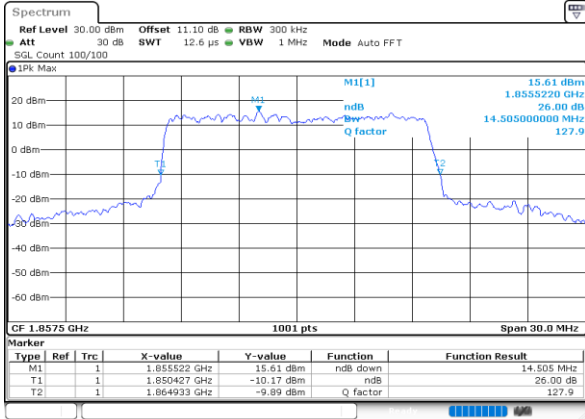

LTE Band 25

Lowest Channel / 15MHz / QPSK

Date: 23_SEP.2020 13:34:58