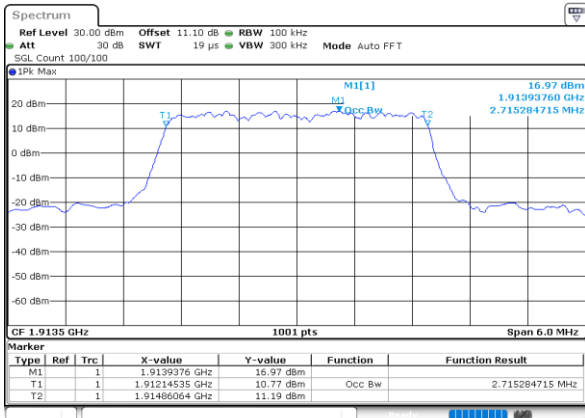

Date: 23.SEP.2020 11:51:04

Highest Channel / 1.4MHz / QPSK

Date: 23.SEP.2020 11:53:10

Highest Channel / 1.4MHz / 16QAM

Date: 23.SEP.2020 11:53:22

LTE Band 25

Lowest Channel / 3MHz / QPSK

Date: 23.SEP.2020 12:04:50

Lowest Channel / 3MHz / 16QAM

Date: 23.SEP.2020 12:05:02

Middle Channel / 3MHz / QPSK

Date: 23.SEP.2020 12:09:25

Middle Channel / 3MHz / 16QAM

Date: 23.SEP.2020 12:09:37

Highest Channel / 3MHz / QPSK

Date: 23.SEP.2020 12:11:43

Highest Channel / 3MHz / 16QAM

Date: 23.SEP.2020 12:11:55

LTE Band 25

Lowest Channel / 5MHz / QPSK

Date: 23.SEP.2020 12:16:44

Lowest Channel / 5MHz / 16QAM

Date: 23.SEP.2020 12:16:56

Middle Channel / 5MHz / QPSK

Date: 23.SEP.2020 12:21:02

Middle Channel / 5MHz / 16QAM

Date: 23.SEP.2020 12:21:14

Highest Channel / 5MHz / QPSK

Date: 23.SEP.2020 12:23:20

Highest Channel / 5MHz / 16QAM

Date: 23.SEP.2020 12:23:32

LTE Band 25