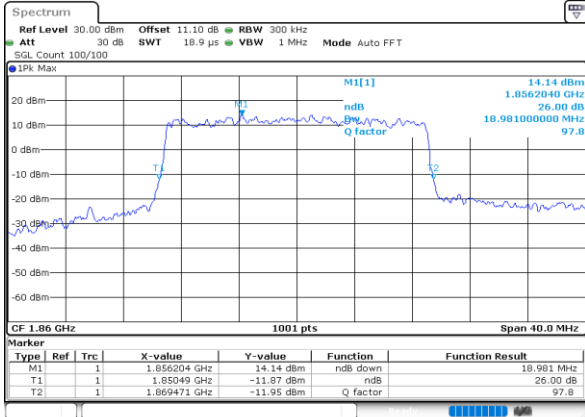

Highest Channel / 15MHz / QPSK

Date: 23\_SEP.2020 13:41:27

Highest Channel / 15MHz / 16QAM

Date: 23\_SEP.2020 13:41:16

LTE Band 25

Lowest Channel / 20MHz / QPSK

Lowest Channel / 20MHz / 16QAM

Middle Channel / 20MHz / QPSK

Middle Channel / 20MHz / 16QAM

Highest Channel / 20MHz / QPSK

Highest Channel / 20MHz / 16QAM

LTE Band 25

Lowest Channel / 1.4MHz / 64QAM

Date: 23\_SEP.2020 11:55:39

Lowest Channel / 3MHz / 64QAM

Date: 23\_SEP.2020 11:59:06