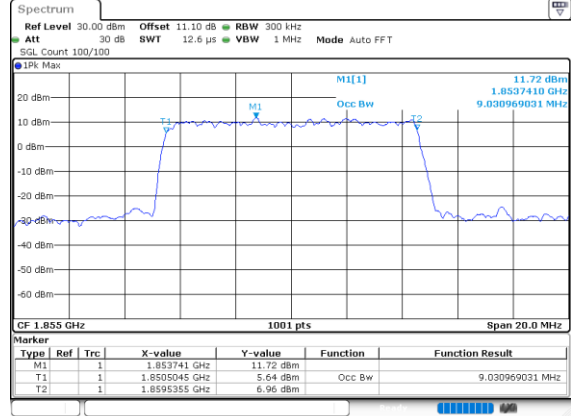

Date: 28.SEP.2020 10:33:12

Lowest Channel / 3MHz / 256QAM

Date: 28.SEP.2020 10:41:13

Middle Channel / 1.4MHz / 256QAM

Date: 28.SEP.2020 10:32:04

Middle Channel / 3MHz / 256QAM

Date: 28.SEP.2020 10:39:54

Highest Channel / 1.4MHz / 256QAM

Date: 28.SEP.2020 10:36:24

Highest Channel / 3MHz / 256QAM

Date: 28.SEP.2020 10:43:30

LTE Band 25

Lowest Channel / 5MHz / 256QAM

Date: 28\_SEP.2020 10:47:36

Lowest Channel / 10MHz / 256QAM

Date: 28\_SEP.2020 10:53:49