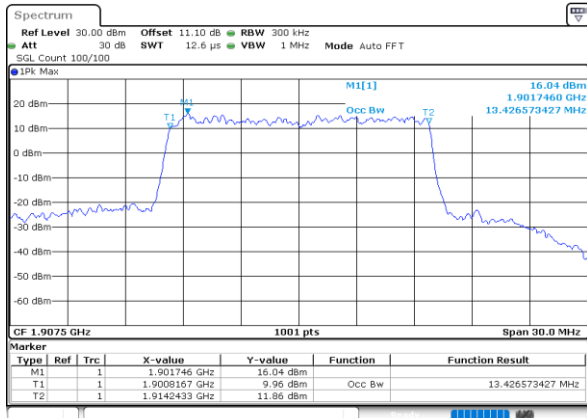

Highest Channel / 10MHz / QPSK

Date: 23\_SEP.2020 13:16:14

Highest Channel / 10MHz / 16QAM

Date: 23\_SEP.2020 13:16:26

LTE Band 25

Lowest Channel / 15MHz / QPSK

Date: 23\_SEP.2020 13:34:34

Lowest Channel / 15MHz / 16QAM

Date: 23\_SEP.2020 13:34:46

Middle Channel / 15MHz / QPSK

Date: 23\_SEP.2020 13:38:43

Middle Channel / 15MHz / 16QAM

Date: 23\_SEP.2020 13:38:55

Highest Channel / 15MHz / QPSK

Date: 23\_SEP.2020 13:40:52

Highest Channel / 15MHz / 16QAM

Date: 23\_SEP.2020 13:41:04

LTE Band 25

Lowest Channel / 20MHz / QPSK

Date: 23\_SEP.2020 14:05:35

Lowest Channel / 20MHz / 16QAM

Date: 23\_SEP.2020 14:05:47

Middle Channel / 20MHz / QPSK

Date: 23\_SEP.2020 14:10:25

Middle Channel / 20MHz / 16QAM

Date: 23\_SEP.2020 14:10:36

Highest Channel / 20MHz / QPSK

Date: 23\_SEP.2020 14:12:33

Highest Channel / 20MHz / 16QAM

Date: 23\_SEP.2020 14:12:45

LTE Band 25

Lowest Channel / 1.4MHz / 64QAM