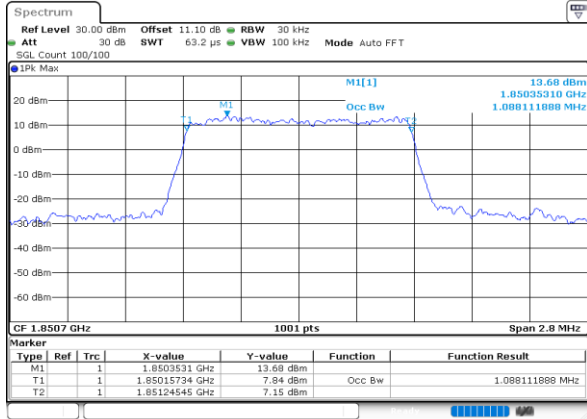

Date: 23\_SEP.2020 13:41:04

LTE Band 25

Lowest Channel / 20MHz / QPSK

Date: 23\_SEP.2020 14:05:35

Lowest Channel / 20MHz / 16QAM

Date: 23\_SEP.2020 14:05:47

Middle Channel / 20MHz / QPSK

Date: 23\_SEP.2020 14:10:25

Middle Channel / 20MHz / 16QAM

Date: 23\_SEP.2020 14:10:36

Highest Channel / 20MHz / QPSK

Date: 23\_SEP.2020 14:12:33

Highest Channel / 20MHz / 16QAM

Date: 23\_SEP.2020 14:12:45

LTE Band 25

Lowest Channel / 1.4MHz / 64QAM

Date: 23.SEP.2020 11:55:28

Lowest Channel / 3MHz / 64QAM

Date: 23.SEP.2020 11:58:54

Middle Channel / 1.4MHz / 64QAM

Date: 23.SEP.2020 11:56:36

Middle Channel / 3MHz / 64QAM

Date: 23.SEP.2020 12:01:11

Highest Channel / 1.4MHz / 64QAM

Date: 23.SEP.2020 11:57:45

Highest Channel / 3MHz / 64QAM

Date: 23.SEP.2020 12:02:20

LTE Band 25

Lowest Channel / 5MHz / 64QAM

Date: 23\_SEP.2020 12:27:38

Lowest Channel / 10MHz / 64QAM

Date: 23\_SEP.2020 13:23:34