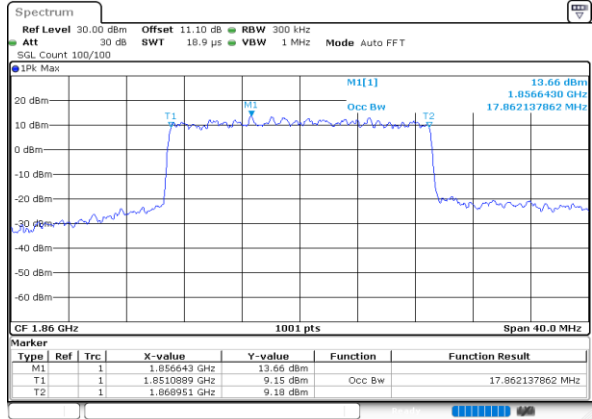

Date: 23\_SEP.2020 13:41:04

LTE Band 25

Lowest Channel / 20MHz / QPSK

Date: 23\_SEP.2020 14:05:35

Lowest Channel / 20MHz / 16QAM

Date: 23\_SEP.2020 14:05:47

Middle Channel / 20MHz / QPSK

Date: 23\_SEP.2020 14:10:25

Middle Channel / 20MHz / 16QAM

Date: 23\_SEP.2020 14:10:36

Highest Channel / 20MHz / QPSK

Date: 23\_SEP.2020 14:12:33

Highest Channel / 20MHz / 16QAM

Date: 23\_SEP.2020 14:12:45

LTE Band 25

Lowest Channel / 1.4MHz / 64QAM