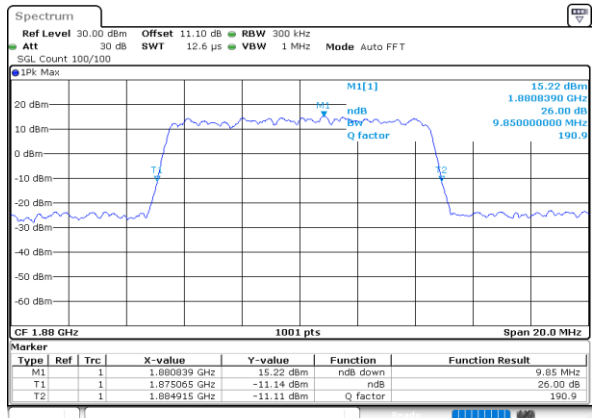

Middle Channel / 10MHz / 64QAM

Date: 23_SEP.2020 13:25:50