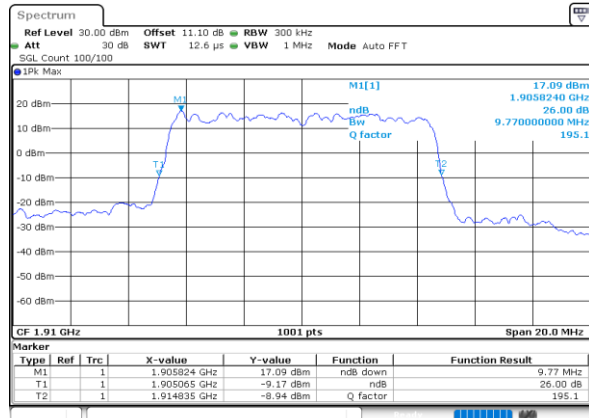

Date: 23\_SEP.2020 13:14:29

Middle Channel / 10MHz / 16QAM

Date: 23\_SEP.2020 13:14:40

Highest Channel / 10MHz / QPSK

Date: 23\_SEP.2020 13:16:49

Highest Channel / 10MHz / 16QAM

Date: 23\_SEP.2020 13:16:38

LTE Band 25