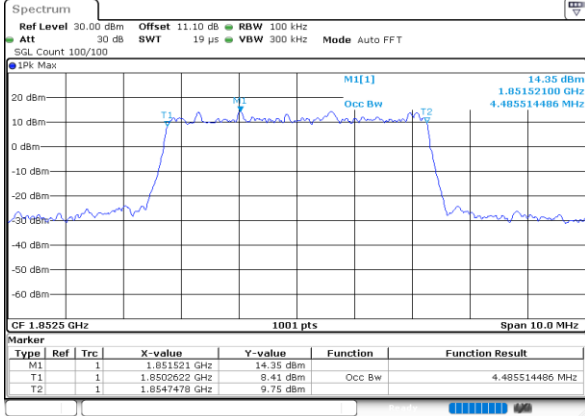

Date: 23.SEP.2020 11:55:28

Lowest Channel / 3MHz / 64QAM

Date: 23.SEP.2020 11:58:54

Middle Channel / 1.4MHz / 64QAM

Date: 23.SEP.2020 11:56:36

Middle Channel / 3MHz / 64QAM

Date: 23.SEP.2020 12:01:11

Highest Channel / 1.4MHz / 64QAM

Date: 23.SEP.2020 11:57:45

Highest Channel / 3MHz / 64QAM

Date: 23.SEP.2020 12:02:20

LTE Band 25

Lowest Channel / 5MHz / 64QAM

Date: 23\_SEP.2020 12:27:38

Lowest Channel / 10MHz / 64QAM

Date: 23\_SEP.2020 13:23:34

Middle Channel / 5MHz / 64QAM

Date: 23\_SEP.2020 12:29:46

Middle Channel / 10MHz / 64QAM

Date: 23\_SEP.2020 13:25:38

Highest Channel / 5MHz / 64QAM

Date: 23\_SEP.2020 12:30:55

Highest Channel / 10MHz / 64QAM