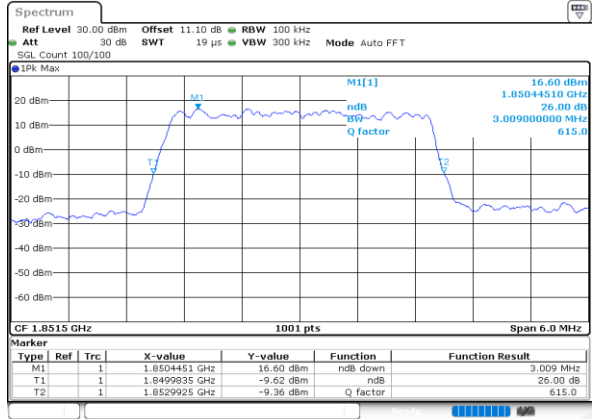

LTE Band 25

Lowest Channel / 3MHz / QPSK

Date: 23.SEP.2020 12:05:14

Lowest Channel / 3MHz / 16QAM

Date: 23.SEP.2020 12:05:26

Middle Channel / 3MHz / QPSK

Date: 23.SEP.2020 12:09:49

Middle Channel / 3MHz / 16QAM

Date: 23.SEP.2020 12:10:01

Highest Channel / 3MHz / QPSK

Date: 23.SEP.2020 12:12:18

Highest Channel / 3MHz / 16QAM

Date: 23.SEP.2020 12:12:07

LTE Band 25

Lowest Channel / 5MHz / QPSK

Date: 23\_SEP.2020 12:17:08