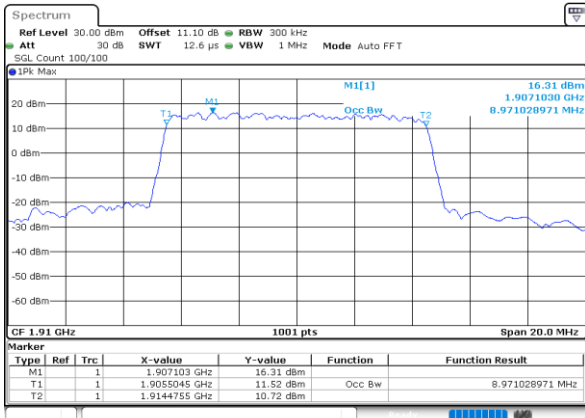

Date: 23.SEP.2020 12:21:02

Middle Channel / 5MHz / 16QAM

Date: 23.SEP.2020 12:21:14

Highest Channel / 5MHz / QPSK

Date: 23.SEP.2020 12:23:20

Highest Channel / 5MHz / 16QAM

Date: 23.SEP.2020 12:23:32

LTE Band 25

Lowest Channel / 10MHz / QPSK

Date: 23\_SEP.2020 12:33:04

Lowest Channel / 10MHz / 16QAM

Date: 23\_SEP.2020 12:33:16

Middle Channel / 10MHz / QPSK

Date: 23\_SEP.2020 13:14:05

Middle Channel / 10MHz / 16QAM

Date: 23\_SEP.2020 13:14:17

Highest Channel / 10MHz / QPSK

Date: 23\_SEP.2020 13:16:14

Highest Channel / 10MHz / 16QAM

Date: 23\_SEP.2020 13:16:26

LTE Band 25

Lowest Channel / 15MHz / QPSK

Date: 23\_SEP.2020 13:34:34

Lowest Channel / 15MHz / 16QAM