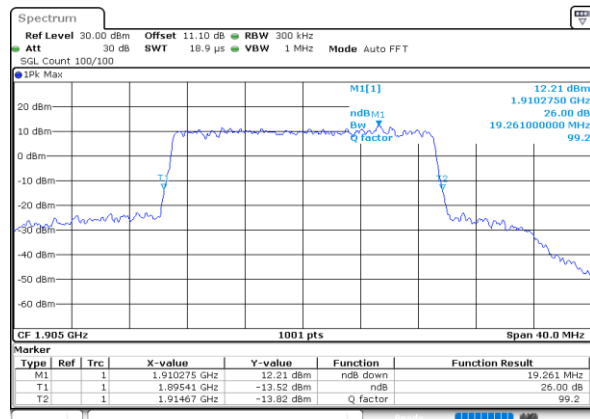

Date: 23.SEP.2020 13:29:07

Lowest Channel / 20MHz / 64QAM

Date: 23.SEP.2020 14:23:00

Middle Channel / 15MHz / 64QAM

Date: 23.SEP.2020 13:31:11

Middle Channel / 20MHz / 64QAM

Date: 23.SEP.2020 14:25:44

Highest Channel / 15MHz / 64QAM

Date: 23.SEP.2020 13:32:16

Highest Channel / 20MHz / 64QAM

Date: 23.SEP.2020 14:26:48

LTE Band 25

Lowest Channel / 1.4MHz / 256QAM

Date: 26\_SEP.2020 10:33:17

Lowest Channel / 3MHz / 256QAM

Date: 26\_SEP.2020 10:41:22