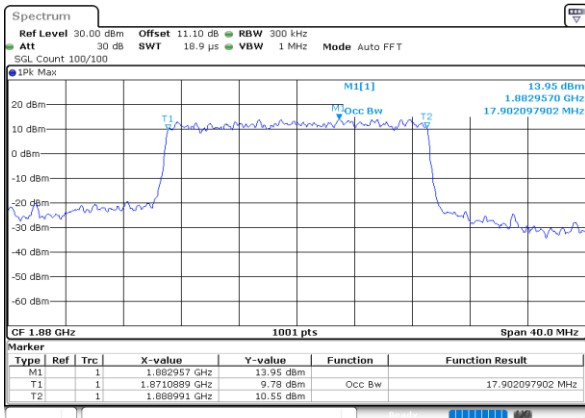

Date: 23\_SEP.2020 13:41:04

LTE Band 25

Lowest Channel / 20MHz / QPSK

Date: 23\_SEP.2020 14:05:35

Lowest Channel / 20MHz / 16QAM

Date: 23\_SEP.2020 14:05:47

Middle Channel / 20MHz / QPSK

Date: 23\_SEP.2020 14:10:25

Middle Channel / 20MHz / 16QAM

Date: 23\_SEP.2020 14:10:36

Highest Channel / 20MHz / QPSK

Date: 23\_SEP.2020 14:12:33

Highest Channel / 20MHz / 16QAM

Date: 23\_SEP.2020 14:12:45

LTE Band 25

Lowest Channel / 1.4MHz / 64QAM

Date: 23.SEP.2020 11:55:28

Lowest Channel / 3MHz / 64QAM

Date: 23.SEP.2020 11:58:54

Middle Channel / 1.4MHz / 64QAM

Date: 23.SEP.2020 11:56:36

Middle Channel / 3MHz / 64QAM

Date: 23.SEP.2020 12:01:11

Highest Channel / 1.4MHz / 64QAM