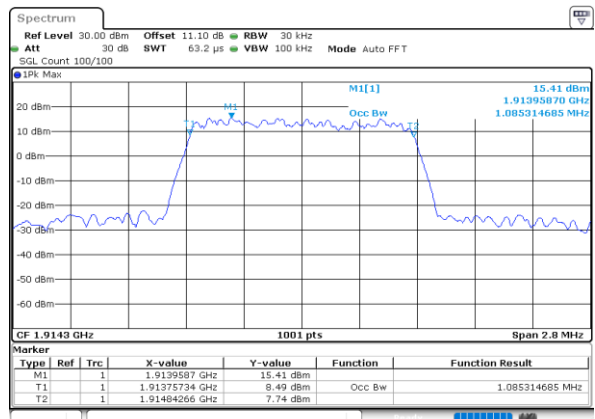

LTE Band 25

Lowest Channel / 1.4MHz / QPSK

Date: 23.SEP.2020 11:48:34

Lowest Channel / 1.4MHz / 16QAM

Date: 23.SEP.2020 11:48:46

Middle Channel / 1.4MHz / QPSK

Date: 23.SEP.2020 11:50:52

Middle Channel / 1.4MHz / 16QAM

Date: 23.SEP.2020 11:51:04

Highest Channel / 1.4MHz / QPSK

Date: 23.SEP.2020 11:53:10

Highest Channel / 1.4MHz / 16QAM

Date: 23.SEP.2020 11:53:22

LTE Band 25

Lowest Channel / 3MHz / QPSK

Date: 23.SEP.2020 12:04:50