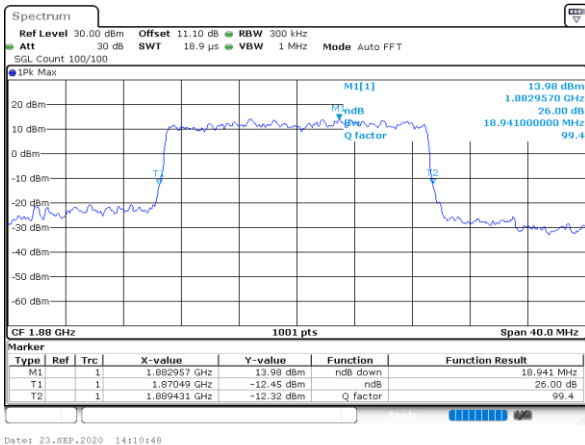

Highest Channel / 15MHz / QPSK

Date: 23\_SEP.2020 13:41:27

Highest Channel / 15MHz / 16QAM

Date: 23\_SEP.2020 13:41:16

LTE Band 25

Lowest Channel / 20MHz / QPSK

Lowest Channel / 20MHz / 16QAM

Middle Channel / 20MHz / QPSK