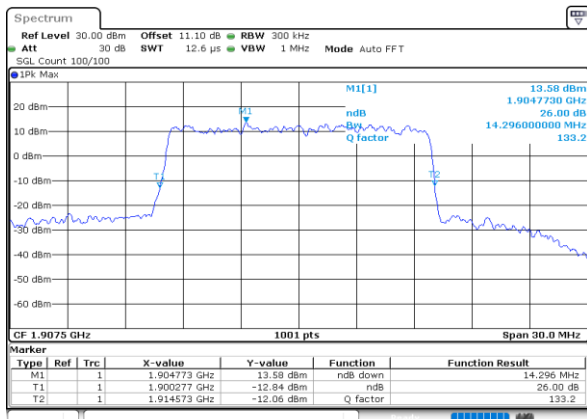

Date: 23.SEP.2020 13:29:07

Lowest Channel / 20MHz / 64QAM

Date: 23.SEP.2020 14:23:00

Middle Channel / 15MHz / 64QAM

Date: 23.SEP.2020 13:31:11

Middle Channel / 20MHz / 64QAM

Date: 23.SEP.2020 14:25:44

Highest Channel / 15MHz / 64QAM

Date: 23.SEP.2020 13:32:16

Highest Channel / 20MHz / 64QAM

Date: 23.SEP.2020 14:26:48

LTE Band 25

Lowest Channel / 1.4MHz / 256QAM

Date: 26\_SEP.2020 10:33:17

Lowest Channel / 3MHz / 256QAM

Date: 26\_SEP.2020 10:41:22