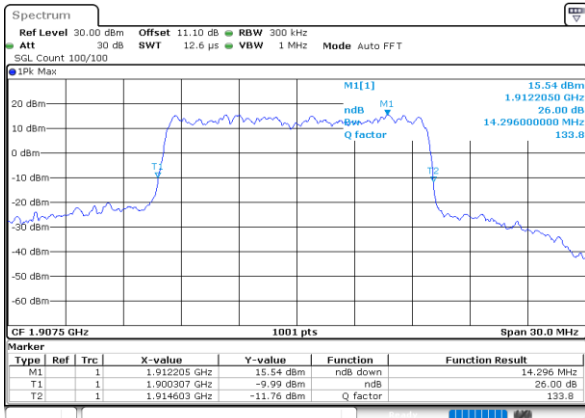

Date: 23\_SEP.2020 13:14:29

Middle Channel / 10MHz / 16QAM

Date: 23\_SEP.2020 13:14:40

Highest Channel / 10MHz / QPSK

Date: 23\_SEP.2020 13:16:49

Highest Channel / 10MHz / 16QAM

Date: 23\_SEP.2020 13:16:38

LTE Band 25

Lowest Channel / 15MHz / QPSK

Date: 23\_SEP.2020 13:34:58

Lowest Channel / 15MHz / 16QAM

Date: 23\_SEP.2020 13:35:10

Middle Channel / 15MHz / QPSK

Date: 23\_SEP.2020 13:39:07

Middle Channel / 15MHz / 16QAM

Date: 23\_SEP.2020 13:39:18

Highest Channel / 15MHz / QPSK

Date: 23\_SEP.2020 13:41:27

Highest Channel / 15MHz / 16QAM

Date: 23\_SEP.2020 13:41:16

LTE Band 25

Lowest Channel / 20MHz / QPSK

Lowest Channel / 20MHz / 16QAM

Middle Channel / 20MHz / QPSK