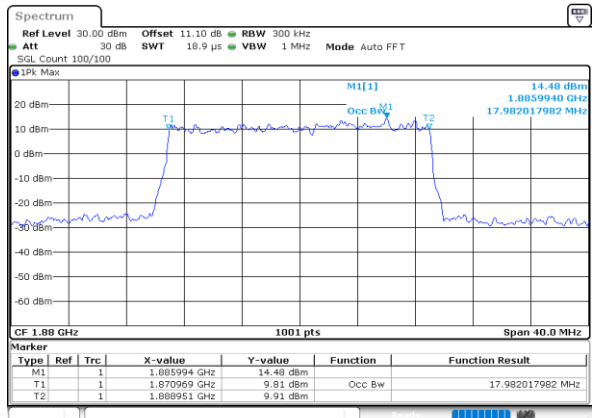

Date: 23\_SEP.2020 13:41:04

LTE Band 25

Lowest Channel / 20MHz / QPSK

Date: 23\_SEP.2020 14:05:35

Lowest Channel / 20MHz / 16QAM

Date: 23\_SEP.2020 14:05:47

Middle Channel / 20MHz / QPSK

Date: 23\_SEP.2020 14:10:25

Middle Channel / 20MHz / 16QAM

Date: 23\_SEP.2020 14:10:36

Highest Channel / 20MHz / QPSK

Date: 23\_SEP.2020 14:12:33

Highest Channel / 20MHz / 16QAM

Date: 23\_SEP.2020 14:12:45

LTE Band 25

Lowest Channel / 1.4MHz / 64QAM