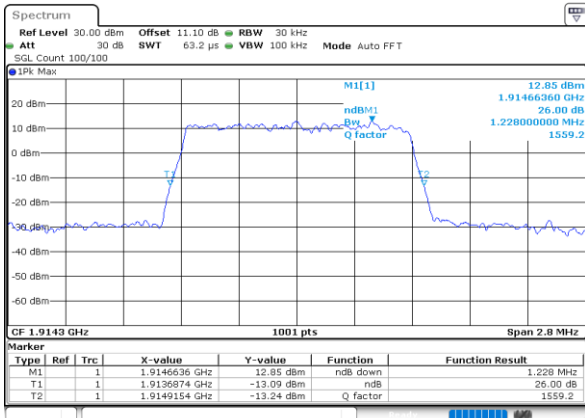

Middle Channel / 1.4MHz / 64QAM

Date: 23\_SEP.2020 11:56:40

Middle Channel / 3MHz / 64QAM

Date: 23\_SEP.2020 12:01:23

Highest Channel / 1.4MHz / 64QAM

Date: 23\_SEP.2020 11:57:57

Highest Channel / 3MHz / 64QAM