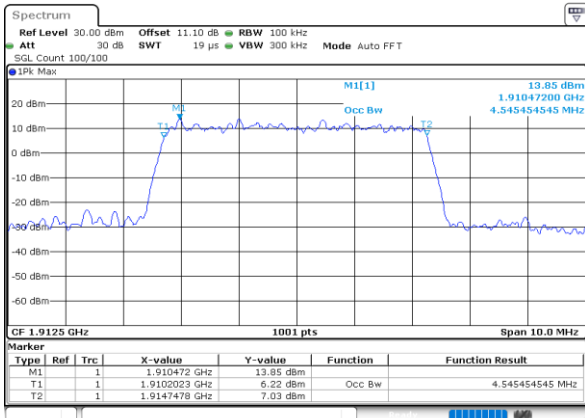

Date: 23.SEP.2020 11:57:45

Highest Channel / 3MHz / 64QAM

Date: 23.SEP.2020 12:02:20

LTE Band 25

Lowest Channel / 5MHz / 64QAM

Date: 23\_SEP.2020 12:27:38

Lowest Channel / 10MHz / 64QAM

Date: 23\_SEP.2020 13:23:34

Middle Channel / 5MHz / 64QAM

Date: 23\_SEP.2020 12:29:46

Middle Channel / 10MHz / 64QAM

Date: 23\_SEP.2020 13:25:38

Highest Channel / 5MHz / 64QAM

Date: 23\_SEP.2020 12:30:55

Highest Channel / 10MHz / 64QAM

Date: 23\_SEP.2020 13:26:42

LTE Band 25

Lowest Channel / 15MHz / 64QAM

Date: 23\_SEP.2020 13:28:55

Lowest Channel / 20MHz / 64QAM

Date: 23\_SEP.2020 14:22:48

Middle Channel / 15MHz / 64QAM

Date: 23\_SEP.2020 13:31:00