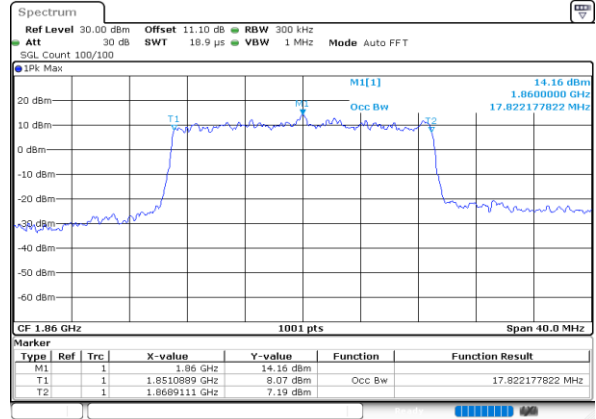

Middle Channel / 5MHz / 64QAM

Date: 23\_SEP.2020 12:29:46

Middle Channel / 10MHz / 64QAM

Date: 23\_SEP.2020 13:25:38

Highest Channel / 5MHz / 64QAM

Date: 23\_SEP.2020 12:30:55

Highest Channel / 10MHz / 64QAM

Date: 23\_SEP.2020 13:26:42

LTE Band 25

Lowest Channel / 15MHz / 64QAM

Date: 23\_SEP.2020 13:28:55

Lowest Channel / 20MHz / 64QAM

Date: 23\_SEP.2020 14:22:48

Middle Channel / 15MHz / 64QAM

Date: 23\_SEP.2020 13:31:00

Middle Channel / 20MHz / 64QAM

Date: 23\_SEP.2020 14:25:32

Highest Channel / 15MHz / 64QAM

Date: 23\_SEP.2020 13:32:04

Highest Channel / 20MHz / 64QAM

Date: 23\_SEP.2020 14:26:36

LTE Band 25

Lowest Channel / 1.4MHz / 256QAM