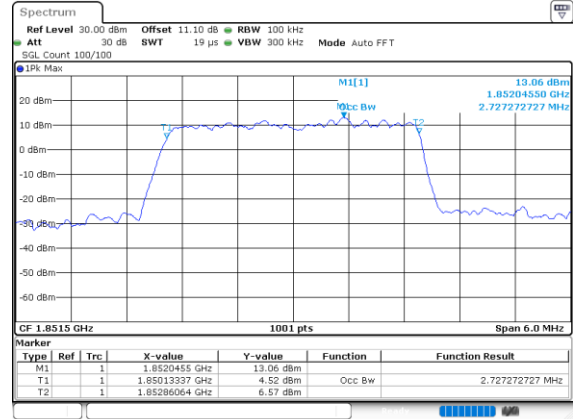

Middle Channel / 20MHz / 64QAM

Date: 23\_SEP.2020 14:25:32

Highest Channel / 15MHz / 64QAM

Date: 23\_SEP.2020 13:32:04

Highest Channel / 20MHz / 64QAM

Date: 23\_SEP.2020 14:26:36

LTE Band 25

Lowest Channel / 1.4MHz / 256QAM

Date: 28.SEP.2020 10:33:12

Lowest Channel / 3MHz / 256QAM

Date: 28.SEP.2020 10:41:13

Middle Channel / 1.4MHz / 256QAM

Date: 28.SEP.2020 10:32:04

Middle Channel / 3MHz / 256QAM

Date: 28.SEP.2020 10:39:54

Highest Channel / 1.4MHz / 256QAM