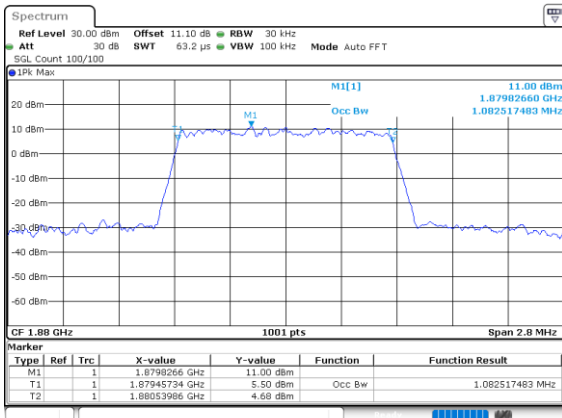

Middle Channel / 20MHz / 64QAM

Date: 23\_SEP.2020 14:25:32

Highest Channel / 15MHz / 64QAM

Date: 23\_SEP.2020 13:32:04

Highest Channel / 20MHz / 64QAM

Date: 23\_SEP.2020 14:26:36

LTE Band 25

Lowest Channel / 1.4MHz / 256QAM

Date: 28.SEP.2020 10:33:12

Lowest Channel / 3MHz / 256QAM

Date: 28.SEP.2020 10:41:13

Middle Channel / 1.4MHz / 256QAM

Date: 28.SEP.2020 10:32:04

Middle Channel / 3MHz / 256QAM

Date: 28.SEP.2020 10:39:54

Highest Channel / 1.4MHz / 256QAM