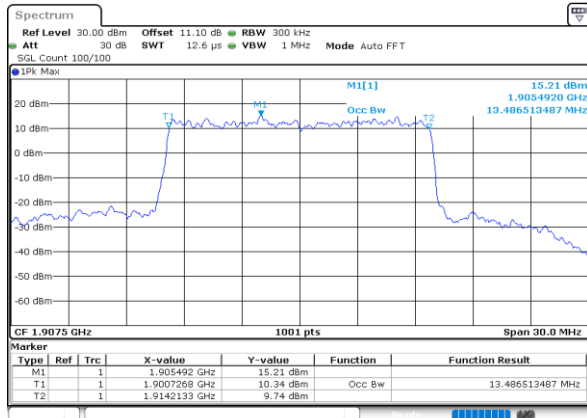

Highest Channel / 10MHz / QPSK

Date: 23\_SEP.2020 13:16:14

Highest Channel / 10MHz / 16QAM

Date: 23\_SEP.2020 13:16:26

LTE Band 25

Lowest Channel / 15MHz / QPSK

Date: 23\_SEP.2020 13:34:34

Lowest Channel / 15MHz / 16QAM

Date: 23\_SEP.2020 13:34:46

Middle Channel / 15MHz / QPSK

Date: 23\_SEP.2020 13:38:43

Middle Channel / 15MHz / 16QAM

Date: 23\_SEP.2020 13:38:55

Highest Channel / 15MHz / QPSK

Date: 23\_SEP.2020 13:40:52

Highest Channel / 15MHz / 16QAM

Date: 23\_SEP.2020 13:41:04

LTE Band 25

Lowest Channel / 20MHz / QPSK

Date: 23\_SEP.2020 14:05:35

Lowest Channel / 20MHz / 16QAM

Date: 23\_SEP.2020 14:05:47

Middle Channel / 20MHz / QPSK

Date: 23\_SEP.2020 14:10:25