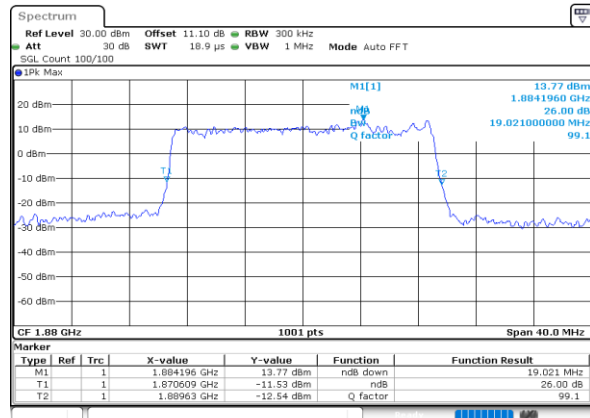

Date: 23.SEP.2020 13:29:07

Lowest Channel / 20MHz / 64QAM

Date: 23.SEP.2020 14:23:00

Middle Channel / 15MHz / 64QAM

Date: 23.SEP.2020 13:31:11

Middle Channel / 20MHz / 64QAM

Date: 23.SEP.2020 14:25:44

Highest Channel / 15MHz / 64QAM

Date: 23.SEP.2020 13:32:16

Highest Channel / 20MHz / 64QAM

Date: 23.SEP.2020 14:26:48

LTE Band 25

Lowest Channel / 1.4MHz / 256QAM

Date: 26\_SEP.2020 10:33:17

Lowest Channel / 3MHz / 256QAM

Date: 26\_SEP.2020 10:41:22