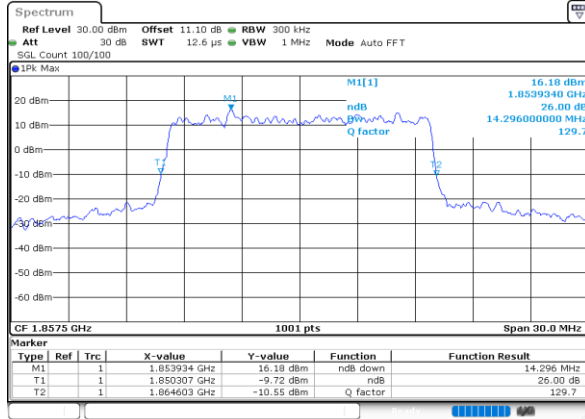

Lowest Channel / 15MHz / 16QAM

Date: 23_SEP.2020 13:35:10