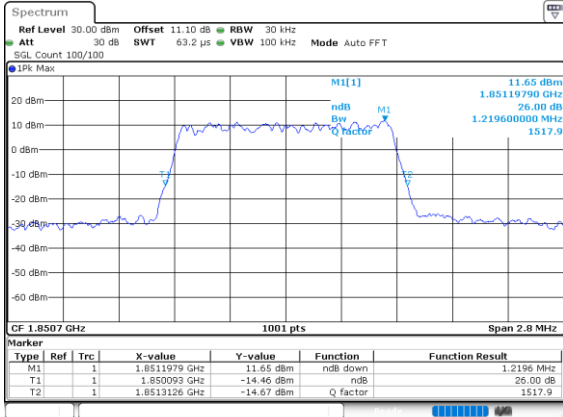

Date: 23.SEP.2020 13:32:16

Highest Channel / 20MHz / 64QAM

Date: 23.SEP.2020 14:26:48

LTE Band 25

Lowest Channel / 1.4MHz / 256QAM

Date: 26\_SEP.2020 10:33:17

Lowest Channel / 3MHz / 256QAM

Date: 26\_SEP.2020 10:41:22