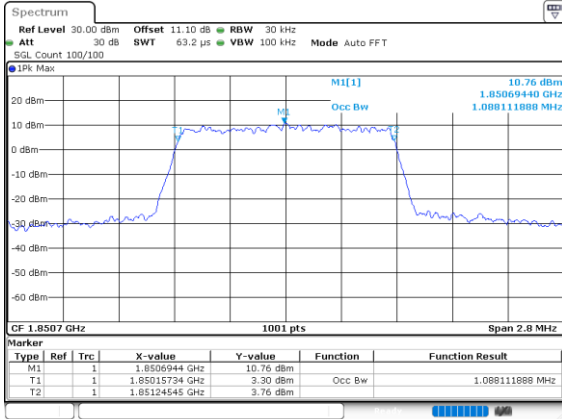

Middle Channel / 20MHz / 64QAM

Date: 23\_SEP.2020 14:25:32

Highest Channel / 15MHz / 64QAM

Date: 23\_SEP.2020 13:32:04

Highest Channel / 20MHz / 64QAM

Date: 23\_SEP.2020 14:26:36

LTE Band 25

Lowest Channel / 1.4MHz / 256QAM

Date: 28.SEP.2020 10:33:12

Lowest Channel / 3MHz / 256QAM

Date: 28.SEP.2020 10:41:13

Middle Channel / 1.4MHz / 256QAM

Date: 28.SEP.2020 10:32:04

Middle Channel / 3MHz / 256QAM

Date: 28.SEP.2020 10:39:54

Highest Channel / 1.4MHz / 256QAM