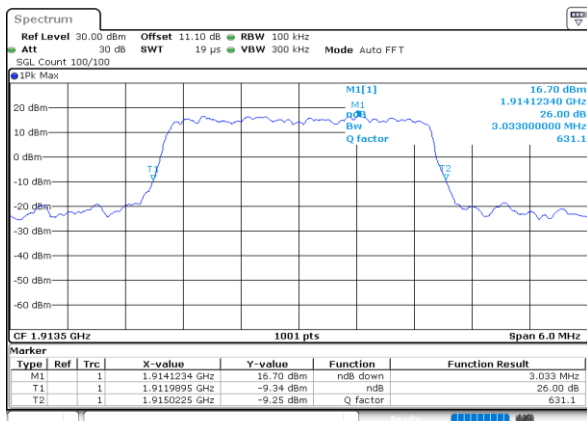

LTE Band 25

Lowest Channel / 3MHz / QPSK

Date: 23.SEP.2020 12:05:14

Lowest Channel / 3MHz / 16QAM

Date: 23.SEP.2020 12:05:26

Middle Channel / 3MHz / QPSK

Date: 23.SEP.2020 12:09:49

Middle Channel / 3MHz / 16QAM

Date: 23.SEP.2020 12:10:01

Highest Channel / 3MHz / QPSK

Date: 23.SEP.2020 12:12:18

Highest Channel / 3MHz / 16QAM

Date: 23.SEP.2020 12:12:07

LTE Band 25

Lowest Channel / 5MHz / QPSK

Date: 23\_SEP.2020 12:17:08