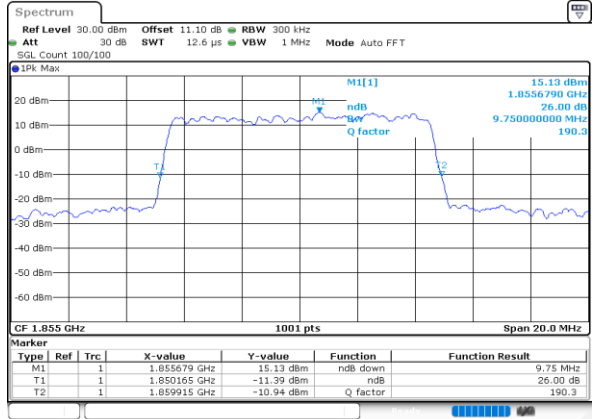

Date: 23\_SEP.2020 12:02:32

LTE Band 25

Lowest Channel / 5MHz / 64QAM

Date: 23\_SEP.2020 12:27:50

Lowest Channel / 10MHz / 64QAM

Date: 23\_SEP.2020 13:23:46

Middle Channel / 5MHz / 64QAM

Date: 23\_SEP.2020 12:29:50

Middle Channel / 10MHz / 64QAM

Date: 23\_SEP.2020 13:25:50

Highest Channel / 5MHz / 64QAM

Date: 23\_SEP.2020 12:31:07

Highest Channel / 10MHz / 64QAM

Date: 23\_SEP.2020 13:26:54

LTE Band 25

Lowest Channel / 15MHz / 64QAM