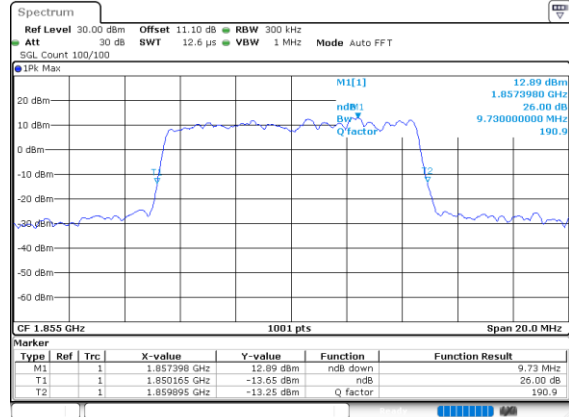

Date: 26\_SEP.2020 10:43:35

LTE Band 25

Lowest Channel / 5MHz / 256QAM

Date: 26.SEP.2020 10:47:41

Lowest Channel / 10MHz / 256QAM

Date: 26.SEP.2020 10:53:54

Middle Channel / 5MHz / 256QAM

Date: 26.SEP.2020 10:46:22

Middle Channel / 10MHz / 256QAM

Date: 26.SEP.2020 10:52:23

Highest Channel / 5MHz / 256QAM

Date: 26.SEP.2020 10:49:34

Highest Channel / 10MHz / 256QAM

Date: 26.SEP.2020 10:56:17

LTE Band 25

Lowest Channel / 15MHz / 256QAM