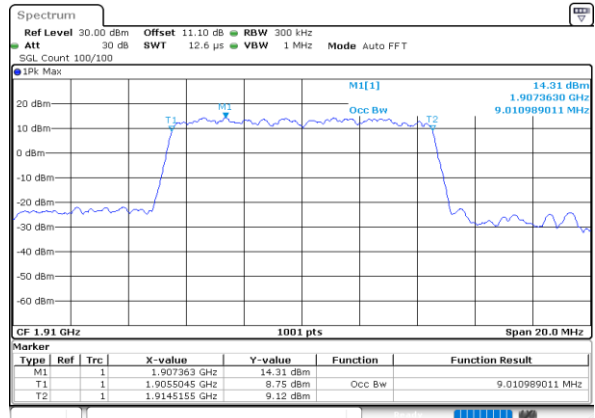

Date: 23.SEP.2020 11:57:45

Highest Channel / 3MHz / 64QAM

Date: 23.SEP.2020 12:02:20

LTE Band 25

Lowest Channel / 5MHz / 64QAM

Date: 23\_SEP.2020 12:27:38

Lowest Channel / 10MHz / 64QAM

Date: 23\_SEP.2020 13:23:34

Middle Channel / 5MHz / 64QAM

Date: 23\_SEP.2020 12:29:46

Middle Channel / 10MHz / 64QAM

Date: 23\_SEP.2020 13:25:38

Highest Channel / 5MHz / 64QAM

Date: 23\_SEP.2020 12:30:55

Highest Channel / 10MHz / 64QAM