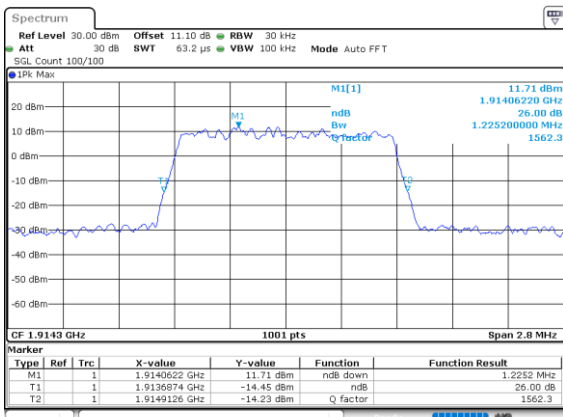

Middle Channel / 1.4MHz / 256QAM

Date: 26\_SEP.2020 10:32:09

Middle Channel / 3MHz / 256QAM

Date: 26\_SEP.2020 10:39:59

Highest Channel / 1.4MHz / 256QAM

Date: 26\_SEP.2020 10:36:29

Highest Channel / 3MHz / 256QAM