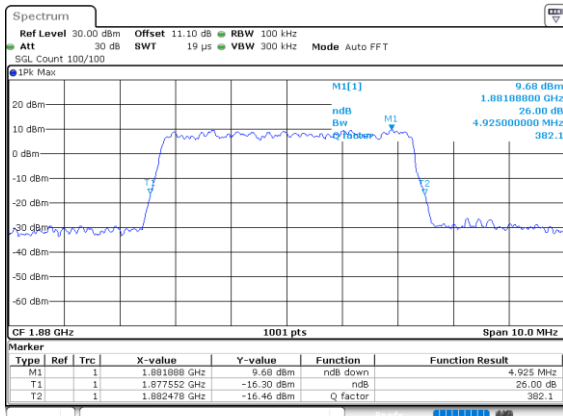

Date: 26\_SEP.2020 10:43:35

LTE Band 25

Lowest Channel / 5MHz / 256QAM

Date: 26.SEP.2020 10:47:41

Lowest Channel / 10MHz / 256QAM

Date: 26.SEP.2020 10:53:54

Middle Channel / 5MHz / 256QAM

Date: 26.SEP.2020 10:46:22

Middle Channel / 10MHz / 256QAM

Date: 26.SEP.2020 10:52:23

Highest Channel / 5MHz / 256QAM

Date: 26.SEP.2020 10:49:34

Highest Channel / 10MHz / 256QAM

Date: 26.SEP.2020 10:56:17

LTE Band 25

Lowest Channel / 15MHz / 256QAM