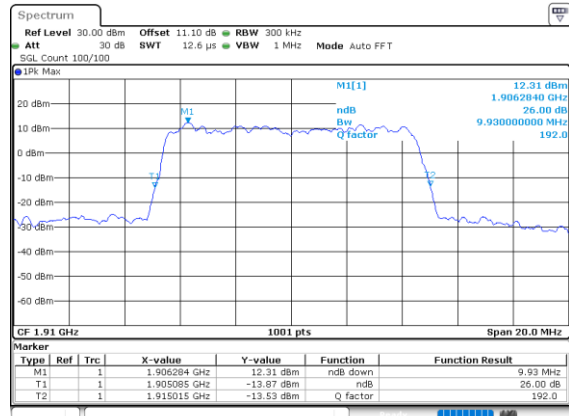

Middle Channel / 10MHz / 256QAM

Date: 26.SEP.2020 10:52:23

Highest Channel / 5MHz / 256QAM

Date: 26.SEP.2020 10:49:34

Highest Channel / 10MHz / 256QAM

Date: 26.SEP.2020 10:56:17

LTE Band 25

Lowest Channel / 15MHz / 256QAM

Date: 26.SEP.2020 11:00:00

Lowest Channel / 20MHz / 256QAM

Date: 26.SEP.2020 11:06:20

Middle Channel / 15MHz / 256QAM

Date: 26.SEP.2020 10:58:42

Middle Channel / 20MHz / 256QAM

Date: 26.SEP.2020 11:04:42

Highest Channel / 15MHz / 256QAM