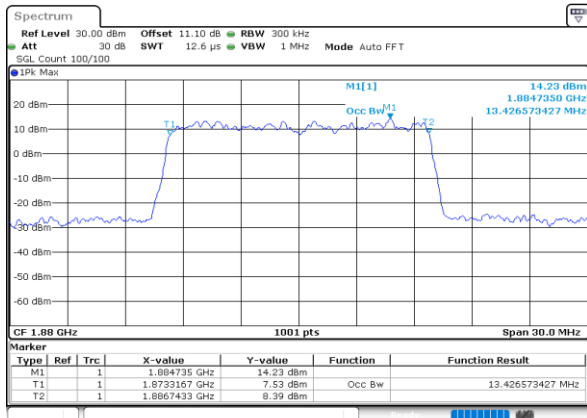

Date: 23\_SEP.2020 13:26:42

LTE Band 25

Lowest Channel / 15MHz / 64QAM

Date: 23\_SEP.2020 13:28:55

Lowest Channel / 20MHz / 64QAM

Date: 23\_SEP.2020 14:22:48

Middle Channel / 15MHz / 64QAM

Date: 23\_SEP.2020 13:31:00

Middle Channel / 20MHz / 64QAM

Date: 23\_SEP.2020 14:25:32

Highest Channel / 15MHz / 64QAM

Date: 23\_SEP.2020 13:32:04

Highest Channel / 20MHz / 64QAM

Date: 23\_SEP.2020 14:26:36

LTE Band 25

Lowest Channel / 1.4MHz / 256QAM