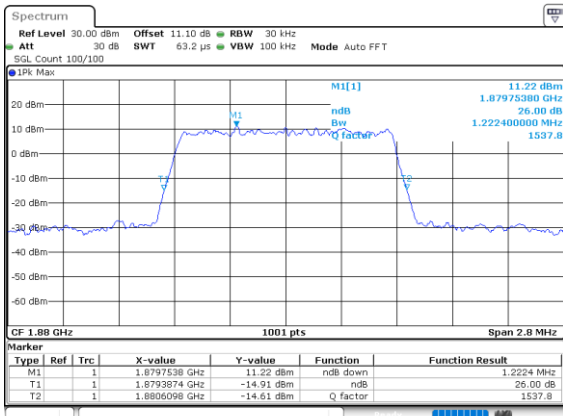

Middle Channel / 1.4MHz / 256QAM

Date: 26_SEP.2020 10:32:09