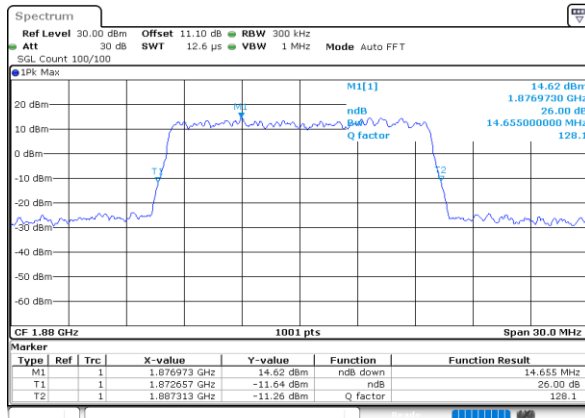

Middle Channel / 15MHz / 16QAM

Date: 23_SEP.2020 13:39:18