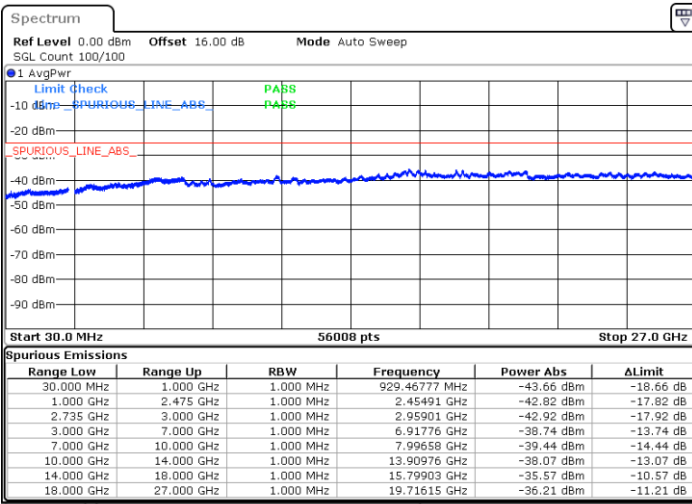

Date: 7.OCT.2020 10:34:36

LTE Band 41C / 20MHz+5MHz

16QAM

Lowest Channel / 1RB0 and 1RB24

Lowest Channel / 1RB99 and 1RB0

Date: 5.OCT.2020 08:45:14

Date: 5.OCT.2020 08:42:10

Lowest Channel / FullRB

N/A

Date: 5.OCT.2020 08:50:22

LTE Band 41C / 20MHz+5MHz

16QAM

Middle Channel / 1RB0 and 1RB24

Middle Channel / 1RB99 and 1RB0

Date: 5.OCT.2020 09:12:36

Date: 5.OCT.2020 09:15:40