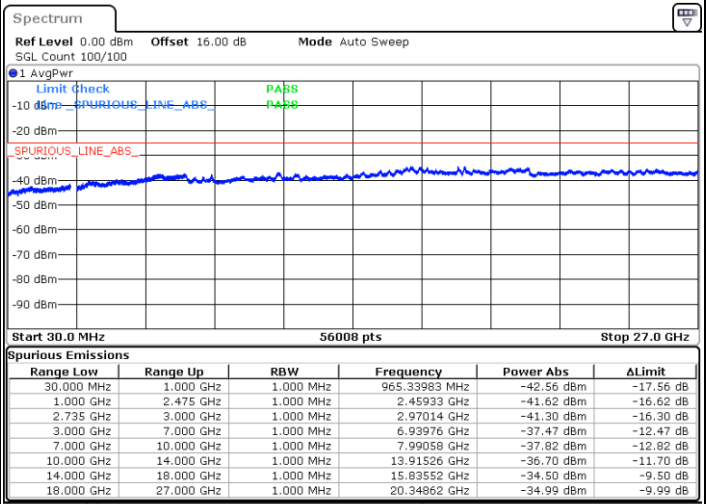

LTE Band 41C / 20MHz+10MHz

QPSK

Highest Channel / 1RB0 and 1RB49

Highest Channel / 1RB99 and 1RB0

Date: 6.OCT.2020 08:40:20

Date: 6.OCT.2020 08:33:09

Highest Channel / FullIRB

N/A

Date: 6.OCT.2020 08:41:22

LTE Band 41C / 20MHz+15MHz

QPSK

Lowest Channel / 1RB0 and 1RB74

Lowest Channel / 1RB99 and 1RB0

Date: 7.OCT.2020 11:07:11

Date: 7.OCT.2020 11:06:10

Lowest Channel / FullRB