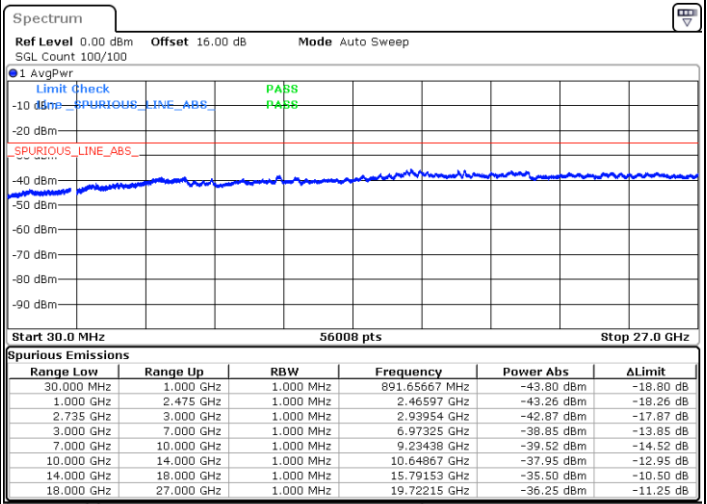

Lowest Channel / FullIRB

N/A

Date: 5.OCT.2020 10:42:18

LTE Band 41C / 10MHz+15MHz

16QAM

MiddleChannel / 1RB0 and 1RB74

Middle Channel / 1RB49 and 1RB0

Date: 5.OCT.2020 10:54:20

Date: 5.OCT.2020 10:57:24

Middle Channel / FullIRB

N/A

Date: 5.OCT.2020 10:49:12

LTE Band 41C / 10MHz+15MHz

16QAM

Highest Channel / 1RB0 and 1RB74

Highest Channel / 1RB49 and 1RB0

Date: 5.OCT.2020 11:16:57

Date: 5.OCT.2020 11:11:50

Highest Channel / FullIRB

N/A

Date: 5.OCT.2020 11:20:02

LTE Band 41C / 10MHz+20MHz

16QAM

Lowest Channel / 1RB0 and 1RB99

Lowest Channel / 1RB49 and 1RB0

Date: 5.OCT.2020 15:25:28

Date: 5.OCT.2020 15:22:24

Lowest Channel / FullRB

N/A

Date: 5.OCT.2020 15:29:34

LTE Band 41C / 10MHz+20MHz

16QAM