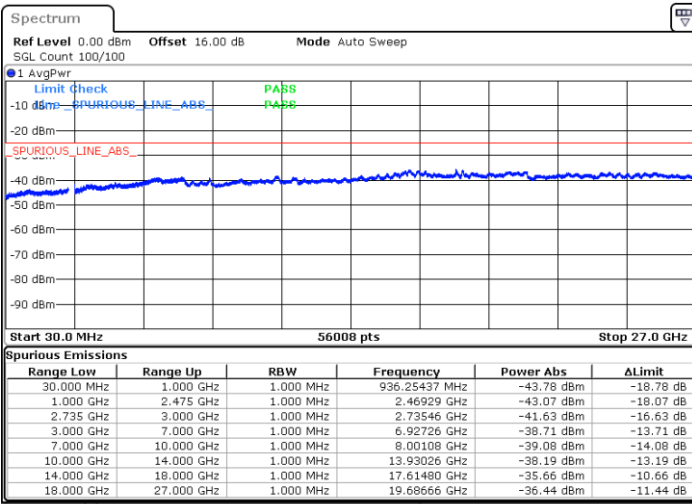

N/A

Date: 5.OCT.2020 13:42:06

LTE Band 41C / 15MHz+10MHz

16QAM

Highest Channel / 1RB0 and 1RB49

Highest Channel / 1RB74 and 1RB0

Date: 5.OCT.2020 14:32:21

Date: 5.OCT.2020 14:27:13

Highest Channel / FullIRB

N/A

Date: 5.OCT.2020 14:35:25

LTE Band 41C / 15MHz+15MHz

16QAM

Lowest Channel / 1RB0 and 1RB74

Lowest Channel / 1RB74 and 1RB0

Date: 6.OCT.2020 09:22:13