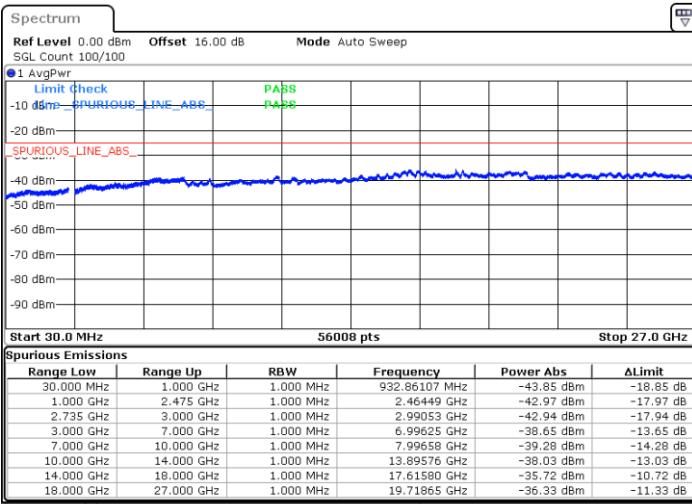

N/A

Date: 4.OCT.2020 21:44:04

LTE Band 41C / 10MHz+15MHz

16QAM

Lowest Channel / 1RB0 and 1RB74

Lowest Channel / 1RB49 and 1RB0

Date: 5.OCT.2020 10:37:11

Date: 5.OCT.2020 10:34:06

Lowest Channel / FullIRB

N/A

Date: 5.OCT.2020 10:42:18

LTE Band 41C / 10MHz+15MHz

16QAM

MiddleChannel / 1RB0 and 1RB74

Middle Channel / 1RB49 and 1RB0

Date: 5.OCT.2020 10:54:20

Date: 5.OCT.2020 10:57:24

Middle Channel / FullIRB

N/A

Date: 5.OCT.2020 10:49:12

LTE Band 41C / 10MHz+15MHz

16QAM

Highest Channel / 1RB0 and 1RB74

Highest Channel / 1RB49 and 1RB0

Date: 5.OCT.2020 11:16:57

Date: 5.OCT.2020 11:11:50

Highest Channel / FullIRB

N/A

Date: 5.OCT.2020 11:20:02

LTE Band 41C / 10MHz+20MHz

16QAM

Lowest Channel / 1RB0 and 1RB99