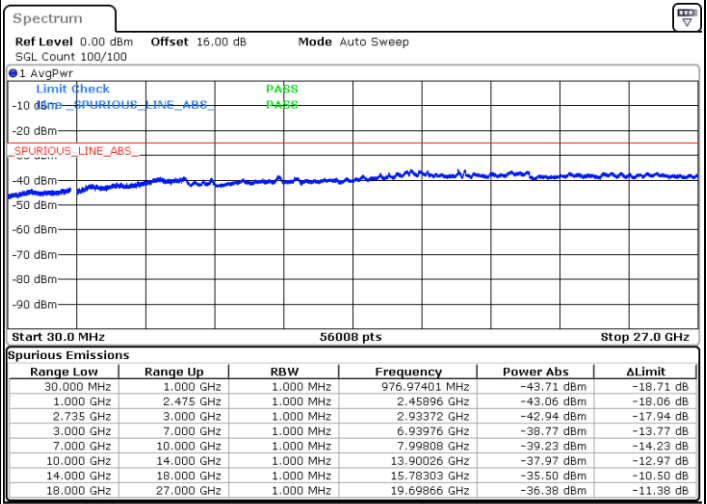

LTE Band 41C / 15MHz+10MHz

16QAM

Lowest Channel / 1RB0 and 1RB49

Lowest Channel / 1RB74 and 1RB0

Date: 5.OCT.2020 13:24:56

Date: 5.OCT.2020 13:21:52

Lowest Channel / FullIRB

N/A

Date: 5.OCT.2020 13:30:04

LTE Band 41C / 15MHz+10MHz

16QAM

Middle Channel / 1RB0 and 1RB49

Middle Channel / 1RB74 and 1RB0

Date: 5.OCT.2020 13:47:13

Date: 5.OCT.2020 13:50:17

Middle Channel / FullIRB

N/A

Date: 5.OCT.2020 13:42:06

LTE Band 41C / 15MHz+10MHz

16QAM

Highest Channel / 1RB0 and 1RB49

Highest Channel / 1RB74 and 1RB0

Date: 5.OCT.2020 14:32:21

Date: 5.OCT.2020 14:27:13

Highest Channel / FullIRB

N/A

Date: 5.OCT.2020 14:35:25

LTE Band 41C / 15MHz+15MHz

16QAM

Lowest Channel / 1RB0 and 1RB74

Lowest Channel / 1RB74 and 1RB0

Date: 6.OCT.2020 09:22:13