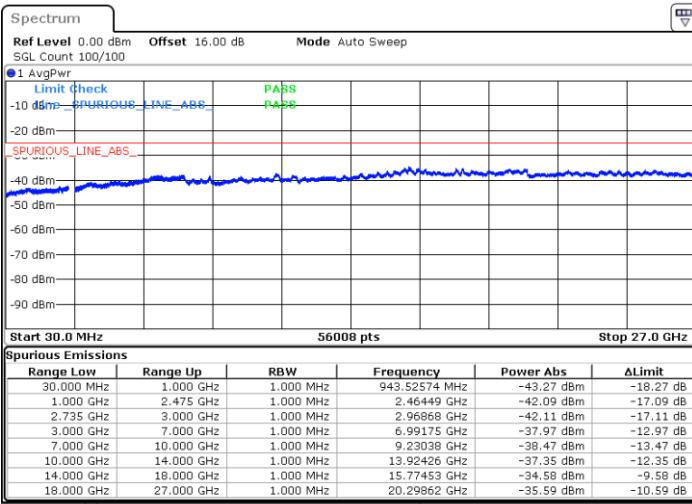

Highest Channel / 1RB0 and 1RB99

Highest Channel / 1RB99 and 1RB0

Date: 4.OCT.2020 19:22:25

Date: 4.OCT.2020 19:15:14

Highest Channel / FullIRB

N/A

Date: 4.OCT.2020 19:23:26

LTE Band 41C / 5MHz+20MHz

16QAM

Lowest Channel / 1RB0 and 1RB99

Lowest Channel / 1RB24 and 1RB0

Date: 4.OCT.2020 21:11:00

Date: 4.OCT.2020 21:07:56

Lowest Channel / FullIRB

N/A

Date: 4.OCT.2020 21:16:08

LTE Band 41C / 5MHz+20MHz

16QAM

Middle Channel / 1RB0 and 1RB99

Middle Channel / 1RB24 and 1RB0

Date: 4.OCT.2020 22:02:33

Date: 4.OCT.2020 22:05:37

Middle Channel / FullIRB

N/A

Date: 4.OCT.2020 21:55:29

LTE Band 41C / 5MHz+20MHz

16QAM

Highest Channel / 1RB0 and 1RB99

Highest Channel / 1RB24 and 1RB0

Date: 4.OCT.2020 21:40:59

Date: 4.OCT.2020 21:35:52

Highest Channel / FullIRB