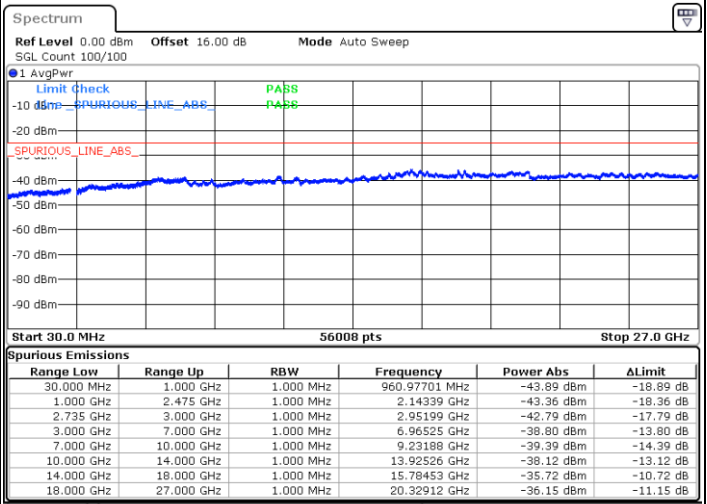

Date: 5.OCT.2020 13:30:04

LTE Band 41C / 15MHz+10MHz

16QAM

Middle Channel / 1RB0 and 1RB49

Middle Channel / 1RB74 and 1RB0

Date: 5.OCT.2020 13:47:13

Date: 5.OCT.2020 13:50:17

Middle Channel / FullIRB

N/A

Date: 5.OCT.2020 13:42:06

LTE Band 41C / 15MHz+10MHz

16QAM

Highest Channel / 1RB0 and 1RB49

Highest Channel / 1RB74 and 1RB0

Date: 5.OCT.2020 14:32:21

Date: 5.OCT.2020 14:27:13

Highest Channel / FullIRB

N/A

Date: 5.OCT.2020 14:35:25

LTE Band 41C / 15MHz+15MHz

16QAM

Lowest Channel / 1RB0 and 1RB74

Lowest Channel / 1RB74 and 1RB0

Date: 6.OCT.2020 09:22:13