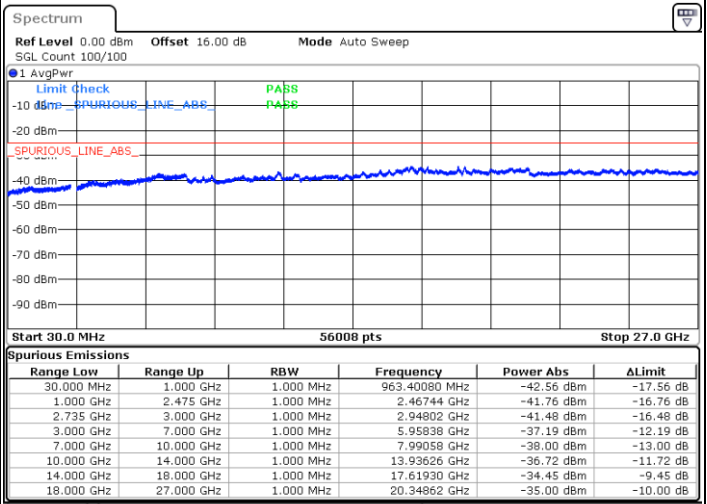

Lowest Channel / 1RB0 and 1RB99

Lowest Channel / 1RB74 and 1RB0

Date: 7.OCT.2020 09:47:56

Date: 7.OCT.2020 09:44:51

Lowest Channel / FullIRB

N/A

Date: 7.OCT.2020 09:53:04

LTE Band 41C / 15MHz+20MHz

16QAM

Middle Channel / 1RB0 and 1RB99

Middle Channel / 1RB74 and 1RB0

Date: 7.OCT.2020 10:09:46

Date: 7.OCT.2020 10:12:51

Middle Channel / FullIRB

N/A

Date: 7.OCT.2020 10:04:37

LTE Band 41C / 15MHz+20MHz

16QAM

Highest Channel / 1RB0 and 1RB99

Highest Channel / 1RB74 and 1RB0

Date: 7.OCT.2020 10:31:31

Date: 7.OCT.2020 10:26:23

Highest Channel / FullIRB

N/A