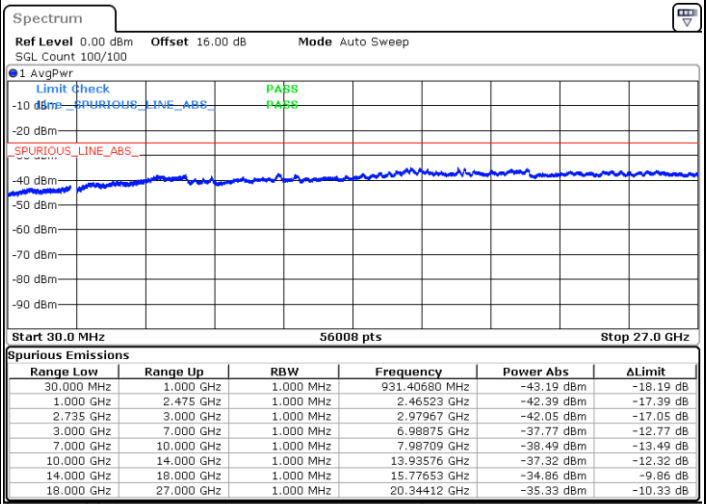

Middle Channel / FullIRB

N/A

Date: 7.OCT.2020 11:29:42

LTE Band 41C / 20MHz+15MHz

QPSK

Highest Channel / 1RB0 and 1RB74

Highest Channel / 1RB99 and 1RB0

Date: 7.OCT.2020 12:01:35

Date: 7.OCT.2020 11:54:24

Highest Channel / FullIRB

N/A

Date: 7.OCT.2020 12:02:36

LTE Band 41C / 20MHz+20MHz

QPSK

Lowest Channel / 1RB0 and 1RB99

Lowest Channel / 1RB99 and 1RB0

Date: 4.OCT.2020 17:58:03

Date: 4.OCT.2020 17:57:02

Lowest Channel / FullIRB

N/A

Date: 4.OCT.2020 18:05:13

LTE Band 41C / 20MHz+20MHz

QPSK

MiddleChannel / 1RB0 and 1RB99

Highest Channel / 1RB0 and 1RB99

Highest Channel / 1RB99 and 1RB0

Date: 4.OCT.2020 19:22:25

Date: 4.OCT.2020 19:15:14

Highest Channel / FullIRB

N/A

Date: 4.OCT.2020 19:23:26

LTE Band 41C / 5MHz+20MHz