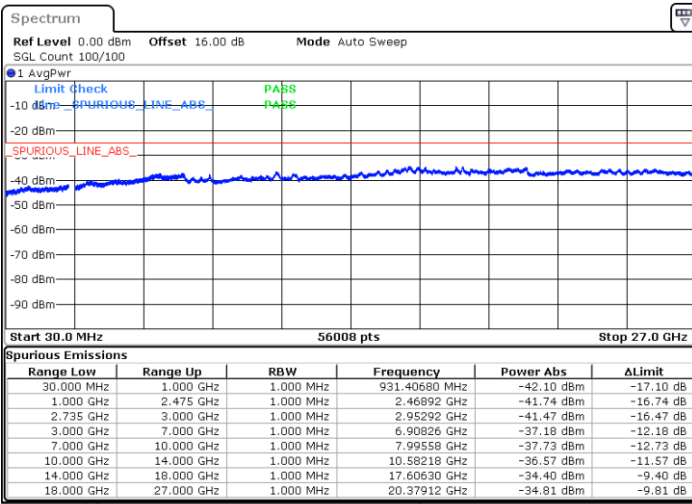

LTE Band 41C / 20MHz+10MHz

QPSK

Highest Channel / 1RB0 and 1RB49

Highest Channel / 1RB99 and 1RB0

Date: 6.OCT.2020 08:40:20

Date: 6.OCT.2020 08:33:09

Highest Channel / FullIRB

N/A

Date: 6.OCT.2020 08:41:22

LTE Band 41C / 20MHz+15MHz

QPSK

Lowest Channel / 1RB0 and 1RB74

Lowest Channel / 1RB99 and 1RB0

Date: 7.OCT.2020 11:07:11

Date: 7.OCT.2020 11:06:10

Lowest Channel / FullRB

N/A

Date: 7.OCT.2020 11:14:23

LTE Band 41C / 20MHz+15MHz

QPSK

Middle Channel / 1RB0 and 1RB74

Middle Channel / 1RB99 and 1RB0

Date: 7.OCT.2020 11:36:53

Date: 7.OCT.2020 11:37:55

Middle Channel / FullIRB

N/A

Date: 7.OCT.2020 11:29:42

LTE Band 41C / 20MHz+15MHz

QPSK

Highest Channel / 1RB0 and 1RB74

Highest Channel / 1RB99 and 1RB0

Date: 7.OCT.2020 12:01:35