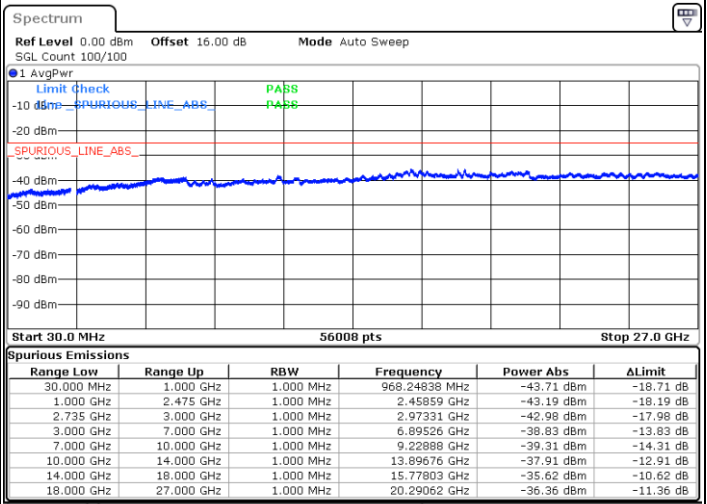

Date: 7.OCT.2020 10:34:36

LTE Band 41C / 20MHz+5MHz

16QAM

Lowest Channel / 1RB0 and 1RB24

Lowest Channel / 1RB99 and 1RB0

Date: 5.OCT.2020 08:45:14

Date: 5.OCT.2020 08:42:10

Lowest Channel / FullRB

N/A

Date: 5.OCT.2020 08:50:22

LTE Band 41C / 20MHz+5MHz

16QAM

Middle Channel / 1RB0 and 1RB24

Middle Channel / 1RB99 and 1RB0

Date: 5.OCT.2020 09:12:36

Date: 5.OCT.2020 09:15:40