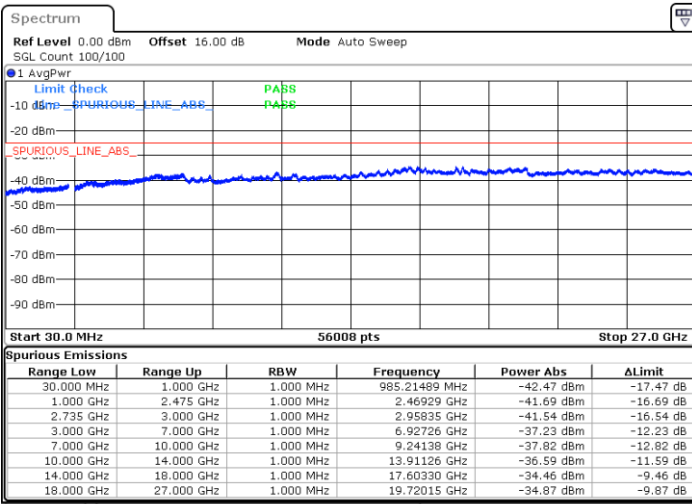

Highest Channel / 1RB74 and 1RB0

Date: 6.OCT.2020 16:51:33

Date: 6.OCT.2020 16:46:26

Highest Channel / FullIRB

N/A

Date: 6.OCT.2020 16:54:38

LTE Band 41C / 15MHz+20MHz

16QAM

Lowest Channel / 1RB0 and 1RB99

Lowest Channel / 1RB74 and 1RB0

Date: 7.OCT.2020 09:47:56

Date: 7.OCT.2020 09:44:51

Lowest Channel / FullIRB

N/A

Date: 7.OCT.2020 09:53:04

LTE Band 41C / 15MHz+20MHz

LTE Band 41C / 15MHz+20MHz

16QAM

Highest Channel / 1RB0 and 1RB99

Highest Channel / 1RB74 and 1RB0

Date: 7.OCT.2020 10:31:31

Date: 7.OCT.2020 10:26:23

Highest Channel / FullIRB

N/A