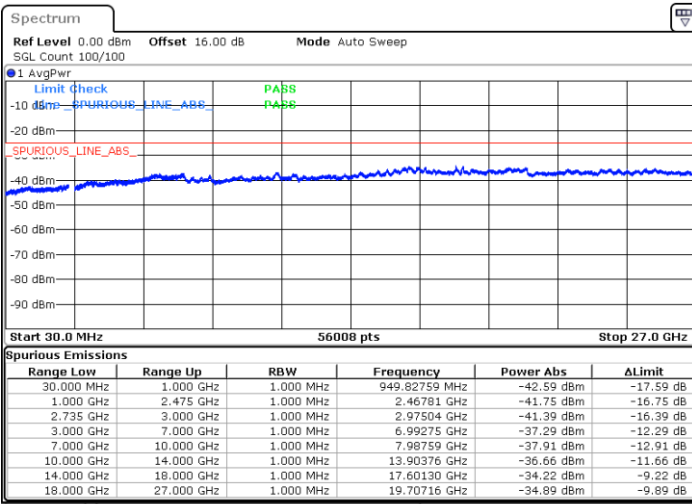

Highest Channel / 1RB74 and 1RB0

Date: 6.OCT.2020 16:51:33

Date: 6.OCT.2020 16:46:26

Highest Channel / FullIRB

N/A

Date: 6.OCT.2020 16:54:38

LTE Band 41C / 15MHz+20MHz

16QAM

Lowest Channel / 1RB0 and 1RB99

Lowest Channel / 1RB74 and 1RB0

Date: 7.OCT.2020 09:47:56

Date: 7.OCT.2020 09:44:51

Lowest Channel / FullIRB

N/A

Date: 7.OCT.2020 09:53:04

LTE Band 41C / 15MHz+20MHz

16QAM

Middle Channel / 1RB0 and 1RB99

Middle Channel / 1RB74 and 1RB0

Date: 7.OCT.2020 10:09:46

Date: 7.OCT.2020 10:12:51

Middle Channel / FullIRB

N/A

Date: 7.OCT.2020 10:04:37

LTE Band 41C / 15MHz+20MHz

16QAM

Highest Channel / 1RB0 and 1RB99

Highest Channel / 1RB74 and 1RB0

Date: 7.OCT.2020 10:31:31

Date: 7.OCT.2020 10:26:23

Highest Channel / FullIRB

N/A