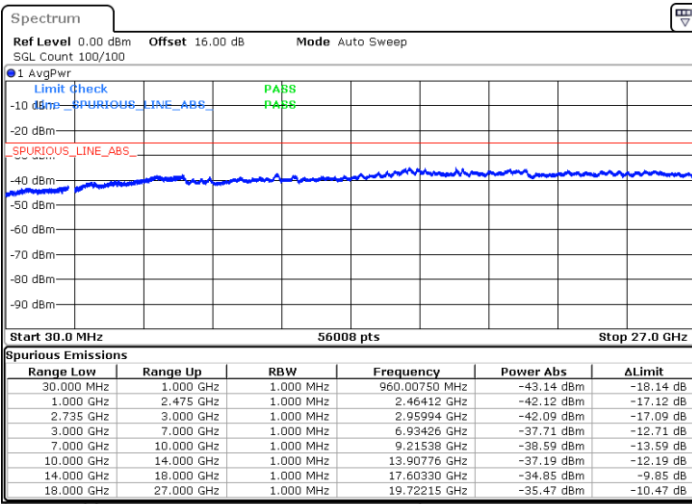

Date: 4.OCT.2020 17:58:03

Date: 4.OCT.2020 17:57:02

Lowest Channel / FullIRB

N/A

Date: 4.OCT.2020 18:05:13

LTE Band 41C / 20MHz+20MHz

QPSK

MiddleChannel / 1RB0 and 1RB99

Middle Channel / 1RB99 and 1RB0

Date: 4.OCT.2020 18:40:06

Date: 4.OCT.2020 18:41:07

Middle Channel / FullIRB

N/A

Date: 4.OCT.2020 18:32:56

LTE Band 41C / 20MHz+20MHz

QPSK

Highest Channel / 1RB0 and 1RB99

Highest Channel / 1RB99 and 1RB0

Date: 4.OCT.2020 19:22:25

Date: 4.OCT.2020 19:15:14

Highest Channel / FullIRB

N/A

Date: 4.OCT.2020 19:23:26

LTE Band 41C / 5MHz+20MHz