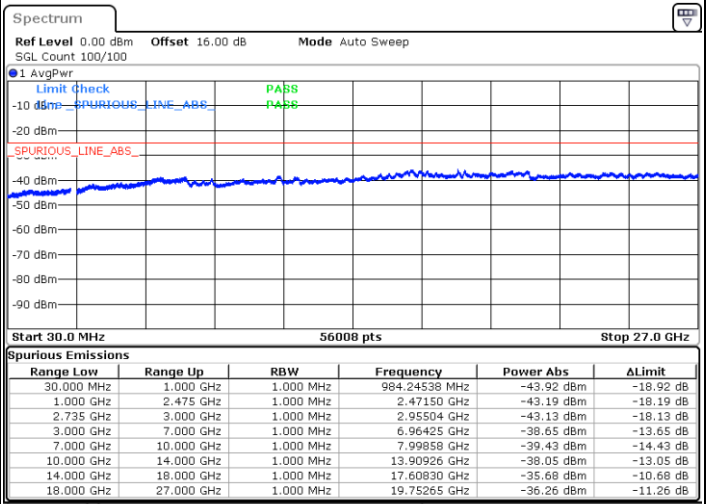

Date: 4.OCT.2020 21:55:29

LTE Band 41C / 5MHz+20MHz

16QAM

Highest Channel / 1RB0 and 1RB99

Highest Channel / 1RB24 and 1RB0

Date: 4.OCT.2020 21:40:59

Date: 4.OCT.2020 21:35:52

Highest Channel / FullIRB

N/A

Date: 4.OCT.2020 21:44:04

LTE Band 41C / 10MHz+15MHz

16QAM

Lowest Channel / 1RB0 and 1RB74

Lowest Channel / 1RB49 and 1RB0

Date: 5.OCT.2020 10:37:11

Date: 5.OCT.2020 10:34:06

Lowest Channel / FullIRB

N/A

Date: 5.OCT.2020 10:42:18

LTE Band 41C / 10MHz+15MHz

16QAM

MiddleChannel / 1RB0 and 1RB74

Middle Channel / 1RB49 and 1RB0

Date: 5.OCT.2020 10:54:20

Date: 5.OCT.2020 10:57:24

Middle Channel / FullIRB

N/A

Date: 5.OCT.2020 10:49:12

LTE Band 41C / 10MHz+15MHz

16QAM

Highest Channel / 1RB0 and 1RB74

Highest Channel / 1RB49 and 1RB0