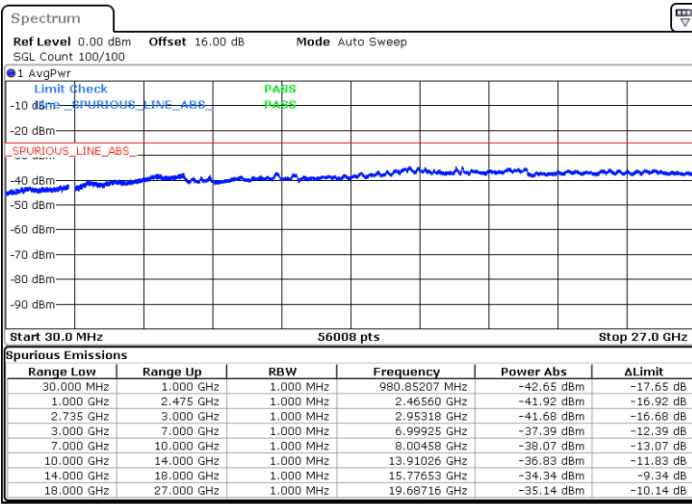

LTE Band 41C / 20MHz+10MHz

QPSK

Highest Channel / 1RB0 and 1RB49

Highest Channel / 1RB99 and 1RB0

Date: 6.OCT.2020 08:40:20

Date: 6.OCT.2020 08:33:09

Highest Channel / FullIRB

N/A

Date: 6.OCT.2020 08:41:22

LTE Band 41C / 20MHz+15MHz

QPSK

Lowest Channel / 1RB0 and 1RB74

Lowest Channel / 1RB99 and 1RB0

Date: 7.OCT.2020 11:07:11

Date: 7.OCT.2020 11:06:10

Lowest Channel / FullRB