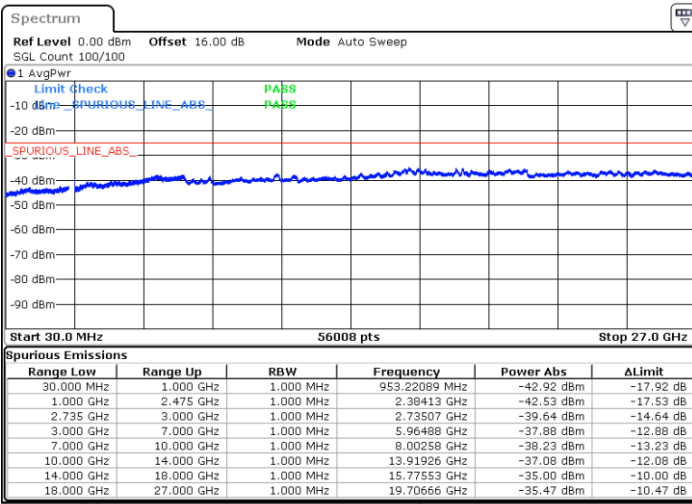

LTE Band 41C / 5MHz+20MHz

16QAM

Middle Channel / 1RB0 and 1RB99

Middle Channel / 1RB24 and 1RB0

Date: 4.OCT.2020 22:02:33

Date: 4.OCT.2020 22:05:37

Middle Channel / FullIRB

N/A

Date: 4.OCT.2020 21:55:29

LTE Band 41C / 5MHz+20MHz

16QAM

Highest Channel / 1RB0 and 1RB99

Highest Channel / 1RB24 and 1RB0

Date: 4.OCT.2020 21:40:59

Date: 4.OCT.2020 21:35:52

Highest Channel / FullIRB

N/A

Date: 4.OCT.2020 21:44:04

LTE Band 41C / 10MHz+15MHz

16QAM

Lowest Channel / 1RB0 and 1RB74

Lowest Channel / 1RB49 and 1RB0

Date: 5.OCT.2020 10:37:11

Date: 5.OCT.2020 10:34:06