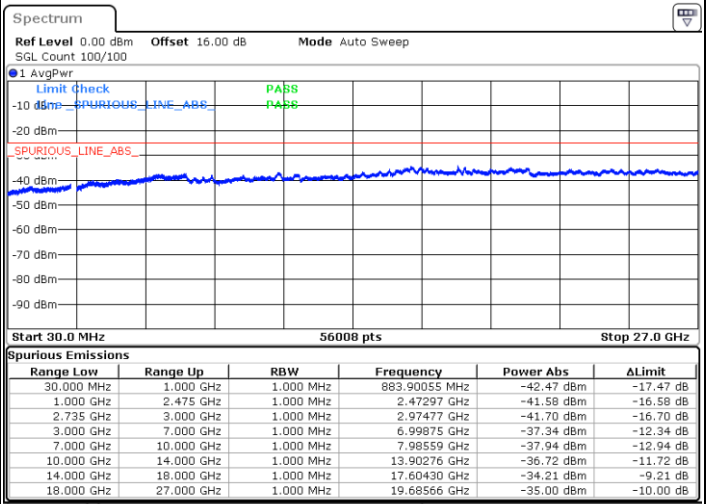

Highest Channel / FullIRB

N/A

Date: 5.OCT.2020 14:35:25

LTE Band 41C / 15MHz+15MHz

16QAM

Lowest Channel / 1RB0 and 1RB74

Lowest Channel / 1RB74 and 1RB0

Date: 6.OCT.2020 09:22:13

Date: 6.OCT.2020 09:19:09

Lowest Channel / FullIRB

N/A

Date: 6.OCT.2020 09:27:20

LTE Band 41C / 15MHz+15MHz

16QAM

Middle Channel / 1RB0 and 1RB74

Middle Channel / 1RB74 and 1RB0

Date: 6.OCT.2020 16:30:10

Date: 6.OCT.2020 16:33:14

Middle Channel / FullIRB

N/A

Date: 6.OCT.2020 16:25:02

LTE Band 41C / 15MHz+15MHz

16QAM

Highest Channel / 1RB0 and 1RB74

Highest Channel / 1RB74 and 1RB0

Date: 6.OCT.2020 16:51:33

Date: 6.OCT.2020 16:46:26

Highest Channel / FullIRB

N/A

Date: 6.OCT.2020 16:54:38

LTE Band 41C / 15MHz+20MHz

16QAM