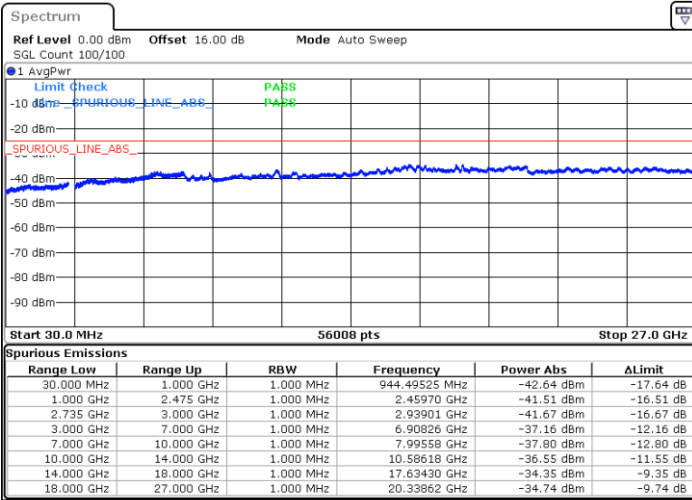

Middle Channel / FullIRB

N/A

Date: 7.OCT.2020 11:29:42

LTE Band 41C / 20MHz+15MHz

QPSK

Highest Channel / 1RB0 and 1RB74

Highest Channel / 1RB99 and 1RB0

Date: 7.OCT.2020 12:01:35

Date: 7.OCT.2020 11:54:24

Highest Channel / FullIRB

N/A

Date: 7.OCT.2020 12:02:36

LTE Band 41C / 20MHz+20MHz

QPSK

Lowest Channel / 1RB0 and 1RB99

Lowest Channel / 1RB99 and 1RB0