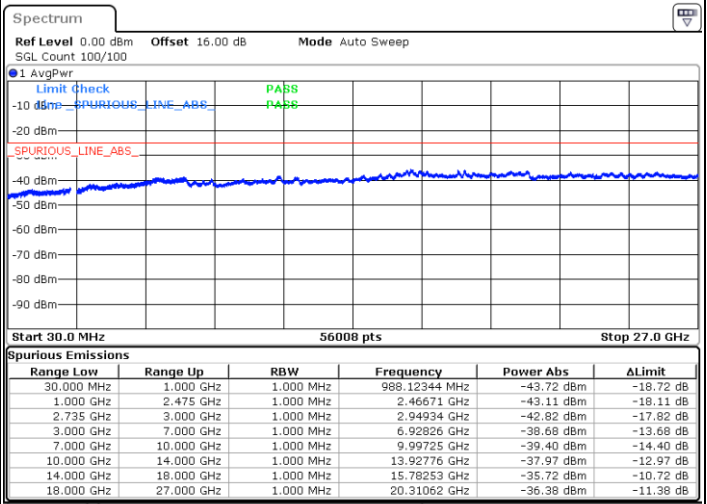

Lowest Channel / 1RB49 and 1RB0

Date: 5.OCT.2020 15:25:28

Date: 5.OCT.2020 15:22:24

Lowest Channel / FullRB

N/A

Date: 5.OCT.2020 15:29:34

LTE Band 41C / 10MHz+20MHz

16QAM

Middle Channel / 1RB0 and 1RB99

Middle Channel / 1RB49 and 1RB0

Date: 5.OCT.2020 15:45:42

Date: 5.OCT.2020 15:48:46

Middle Channel / FullIRB

N/A

Date: 5.OCT.2020 15:40:35

LTE Band 41C / 10MHz+20MHz

16QAM

Highest Channel / 1RB0 and 1RB99

Highest Channel / 1RB49 and 1RB0

Date: 5.OCT.2020 16:20:15

Date: 5.OCT.2020 16:15:07

Highest Channel / FullIRB

N/A

Date: 5.OCT.2020 16:23:19