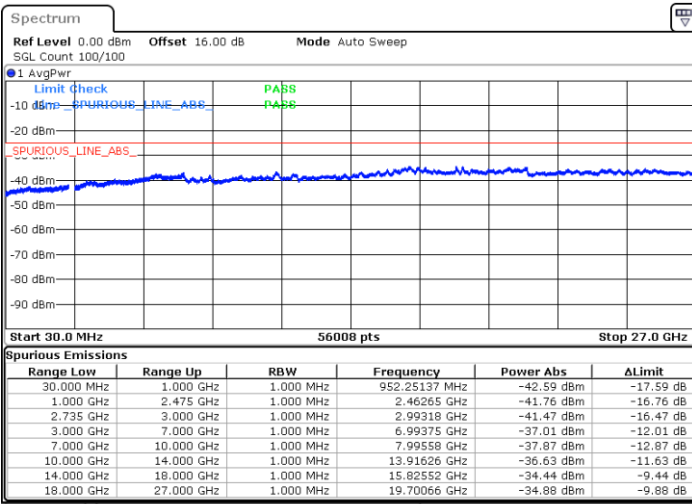

Lowest Channel / 1RB0 and 1RB99

Lowest Channel / 1RB74 and 1RB0

Date: 7.OCT.2020 09:47:56

Date: 7.OCT.2020 09:44:51

Lowest Channel / FullIRB

N/A

Date: 7.OCT.2020 09:53:04

LTE Band 41C / 15MHz+20MHz

LTE Band 41C / 15MHz+20MHz

16QAM

Highest Channel / 1RB0 and 1RB99

Highest Channel / 1RB74 and 1RB0

Date: 7.OCT.2020 10:31:31

Date: 7.OCT.2020 10:26:23

Highest Channel / FullIRB

N/A

Date: 7.OCT.2020 10:34:36

LTE Band 41C / 20MHz+5MHz

16QAM

Lowest Channel / 1RB0 and 1RB24

Lowest Channel / 1RB99 and 1RB0

Date: 5.OCT.2020 08:45:14

Date: 5.OCT.2020 08:42:10

Lowest Channel / FullRB