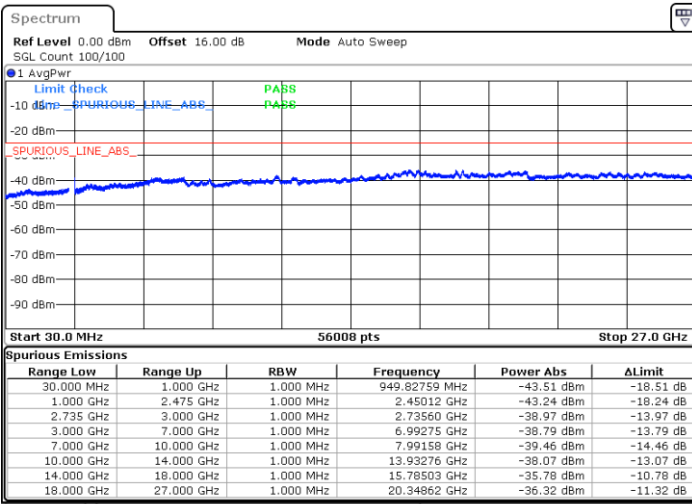

Lowest Channel / FullIRB

N/A

Date: 5.OCT.2020 10:42:18

LTE Band 41C / 10MHz+15MHz

16QAM

MiddleChannel / 1RB0 and 1RB74

Middle Channel / 1RB49 and 1RB0

Date: 5.OCT.2020 10:54:20

Date: 5.OCT.2020 10:57:24

Middle Channel / FullIRB

N/A

Date: 5.OCT.2020 10:49:12

LTE Band 41C / 10MHz+15MHz

16QAM

Highest Channel / 1RB0 and 1RB74

Highest Channel / 1RB49 and 1RB0

Date: 5.OCT.2020 11:16:57

Date: 5.OCT.2020 11:11:50

Highest Channel / FullIRB

N/A

Date: 5.OCT.2020 11:20:02

LTE Band 41C / 10MHz+20MHz

16QAM

Lowest Channel / 1RB0 and 1RB99