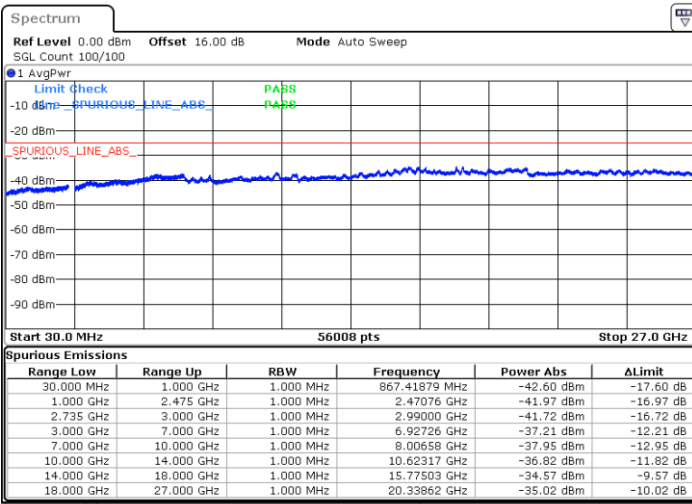

Highest Channel / FullIRB

N/A

Date: 5.OCT.2020 14:35:25

LTE Band 41C / 15MHz+15MHz

16QAM

Lowest Channel / 1RB0 and 1RB74

Lowest Channel / 1RB74 and 1RB0

Date: 6.OCT.2020 09:22:13

Date: 6.OCT.2020 09:19:09

Lowest Channel / FullIRB

N/A

Date: 6.OCT.2020 09:27:20

LTE Band 41C / 15MHz+15MHz

16QAM

Middle Channel / 1RB0 and 1RB74

Middle Channel / 1RB74 and 1RB0

Date: 6.OCT.2020 16:30:10

Date: 6.OCT.2020 16:33:14

Middle Channel / FullIRB

N/A

Date: 6.OCT.2020 16:25:02

LTE Band 41C / 15MHz+15MHz

16QAM

Highest Channel / 1RB0 and 1RB74

Highest Channel / 1RB74 and 1RB0

Date: 6.OCT.2020 16:51:33

Date: 6.OCT.2020 16:46:26

Highest Channel / FullIRB

N/A

Date: 6.OCT.2020 16:54:38

LTE Band 41C / 15MHz+20MHz

16QAM