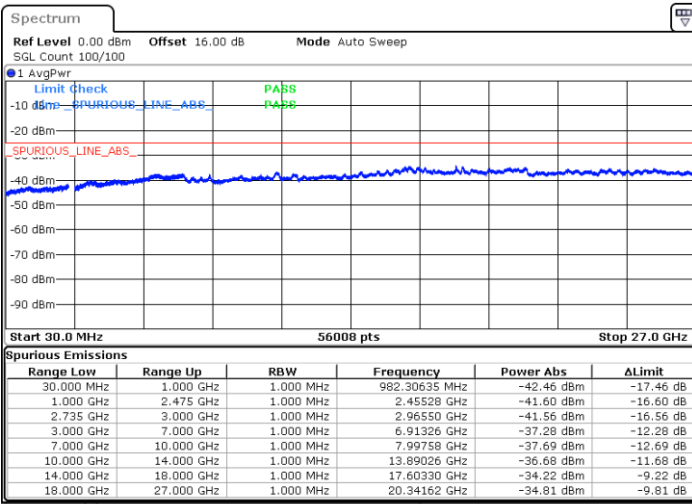

Date: 6.OCT.2020 08:41:22

LTE Band 41C / 20MHz+15MHz

QPSK

Lowest Channel / 1RB0 and 1RB74

Lowest Channel / 1RB99 and 1RB0

Date: 7.OCT.2020 11:07:11

Date: 7.OCT.2020 11:06:10

Lowest Channel / FullRB

N/A

Date: 7.OCT.2020 11:14:23

LTE Band 41C / 20MHz+15MHz

QPSK

Middle Channel / 1RB0 and 1RB74

Middle Channel / 1RB99 and 1RB0

Date: 7.OCT.2020 11:36:53

Date: 7.OCT.2020 11:37:55

Middle Channel / FullIRB

N/A

Date: 7.OCT.2020 11:29:42

LTE Band 41C / 20MHz+15MHz

QPSK

Highest Channel / 1RB0 and 1RB74

Highest Channel / 1RB99 and 1RB0

Date: 7.OCT.2020 12:01:35

Date: 7.OCT.2020 11:54:24

Highest Channel / FullIRB

N/A

Date: 7.OCT.2020 12:02:36

LTE Band 41C / 20MHz+20MHz

QPSK

Lowest Channel / 1RB0 and 1RB99

Lowest Channel / 1RB99 and 1RB0