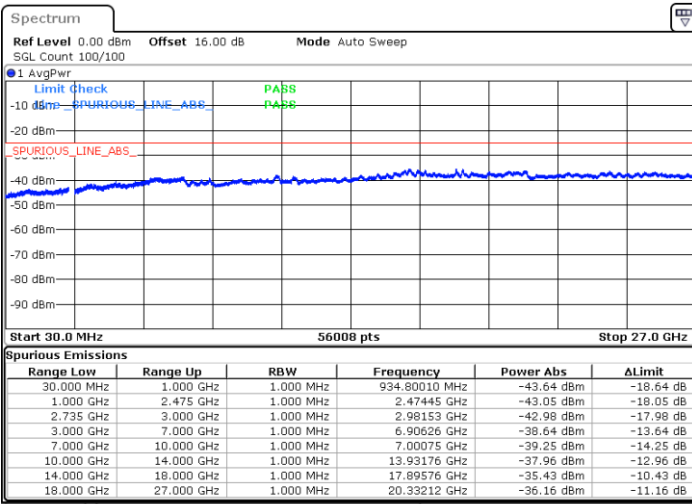

LTE Band 41C / 15MHz+20MHz

16QAM

Highest Channel / 1RB0 and 1RB99

Highest Channel / 1RB74 and 1RB0

Date: 7.OCT.2020 10:31:31

Date: 7.OCT.2020 10:26:23

Highest Channel / FullIRB

N/A

Date: 7.OCT.2020 10:34:36

LTE Band 41C / 20MHz+5MHz

16QAM

Lowest Channel / 1RB0 and 1RB24

Lowest Channel / 1RB99 and 1RB0

Date: 5.OCT.2020 08:45:14

Date: 5.OCT.2020 08:42:10

Lowest Channel / FullRB

N/A

Date: 5.OCT.2020 08:50:22

LTE Band 41C / 20MHz+5MHz

16QAM

Middle Channel / 1RB0 and 1RB24

Middle Channel / 1RB99 and 1RB0

Date: 5.OCT.2020 09:12:36

Date: 5.OCT.2020 09:15:40