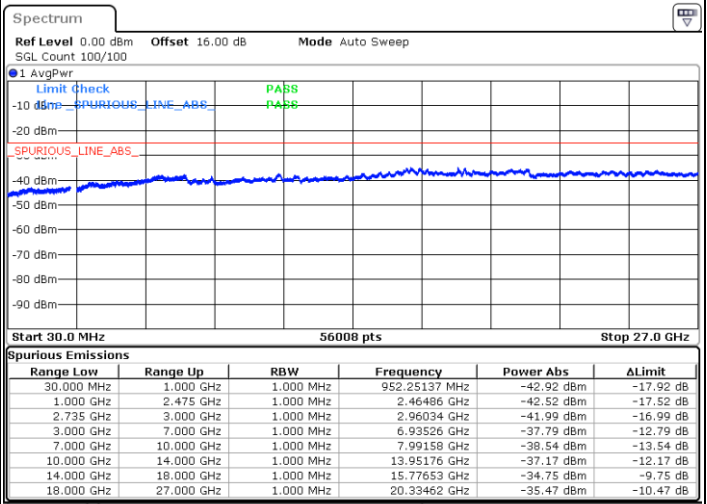

Highest Channel / 1RB0 and 1RB99

Highest Channel / 1RB99 and 1RB0

Date: 4.OCT.2020 19:22:25

Date: 4.OCT.2020 19:15:14

Highest Channel / FullIRB

N/A

Date: 4.OCT.2020 19:23:26

LTE Band 41C / 5MHz+20MHz

16QAM

Lowest Channel / 1RB0 and 1RB99

Lowest Channel / 1RB24 and 1RB0

Date: 4.OCT.2020 21:11:00

Date: 4.OCT.2020 21:07:56

Lowest Channel / FullIRB

N/A

Date: 4.OCT.2020 21:16:08

LTE Band 41C / 5MHz+20MHz

16QAM

Middle Channel / 1RB0 and 1RB99

Middle Channel / 1RB24 and 1RB0

Date: 4.OCT.2020 22:02:33

Date: 4.OCT.2020 22:05:37

Middle Channel / FullIRB

N/A

Date: 4.OCT.2020 21:55:29

LTE Band 41C / 5MHz+20MHz

16QAM

Highest Channel / 1RB0 and 1RB99

Highest Channel / 1RB24 and 1RB0

Date: 4.OCT.2020 21:40:59

Date: 4.OCT.2020 21:35:52

Highest Channel / FullIRB