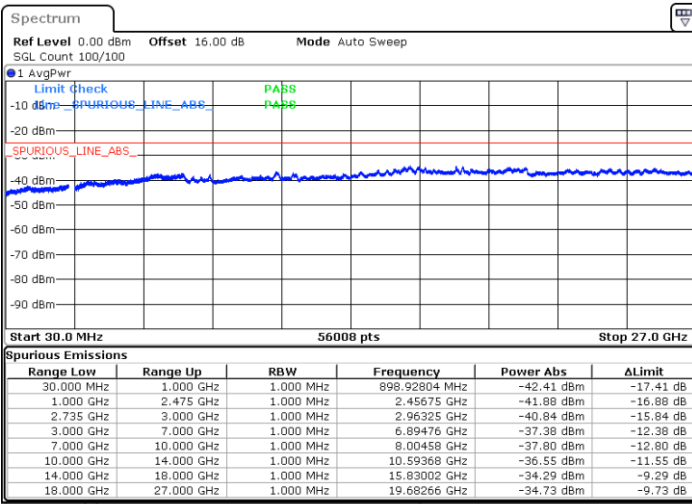

Date: 6.OCT.2020 08:41:22

LTE Band 41C / 20MHz+15MHz

QPSK

Lowest Channel / 1RB0 and 1RB74

Lowest Channel / 1RB99 and 1RB0

Date: 7.OCT.2020 11:07:11

Date: 7.OCT.2020 11:06:10

Lowest Channel / FullRB

N/A

Date: 7.OCT.2020 11:14:23

LTE Band 41C / 20MHz+15MHz

QPSK

Middle Channel / 1RB0 and 1RB74

Middle Channel / 1RB99 and 1RB0

Date: 7.OCT.2020 11:36:53

Date: 7.OCT.2020 11:37:55

Middle Channel / FullIRB

N/A

Date: 7.OCT.2020 11:29:42

LTE Band 41C / 20MHz+15MHz

QPSK

Highest Channel / 1RB0 and 1RB74

Highest Channel / 1RB99 and 1RB0

Date: 7.OCT.2020 12:01:35

Date: 7.OCT.2020 11:54:24

Highest Channel / FullIRB

N/A

Date: 7.OCT.2020 12:02:36

LTE Band 41C / 20MHz+20MHz

QPSK

Lowest Channel / 1RB0 and 1RB99

Lowest Channel / 1RB99 and 1RB0