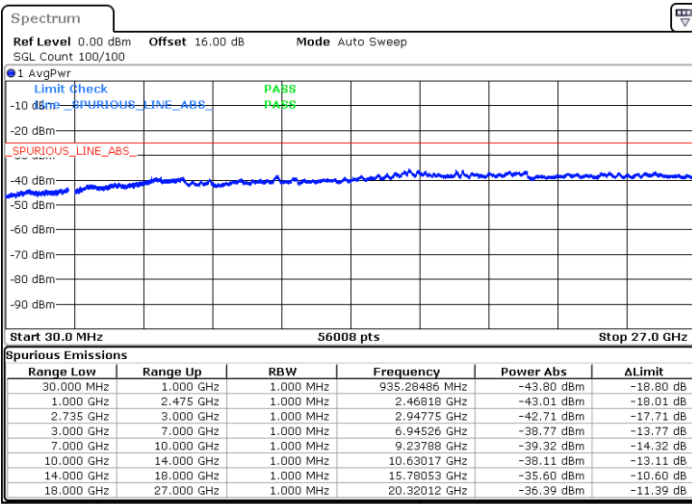

Lowest Channel / FullIRB

N/A

Date: 5.OCT.2020 10:42:18

LTE Band 41C / 10MHz+15MHz

16QAM

MiddleChannel / 1RB0 and 1RB74

Middle Channel / 1RB49 and 1RB0

Date: 5.OCT.2020 10:54:20

Date: 5.OCT.2020 10:57:24

Middle Channel / FullIRB

N/A

Date: 5.OCT.2020 10:49:12

LTE Band 41C / 10MHz+15MHz

16QAM

Highest Channel / 1RB0 and 1RB74

Highest Channel / 1RB49 and 1RB0

Date: 5.OCT.2020 11:16:57

Date: 5.OCT.2020 11:11:50

Highest Channel / FullIRB

N/A

Date: 5.OCT.2020 11:20:02

LTE Band 41C / 10MHz+20MHz

16QAM

Lowest Channel / 1RB0 and 1RB99

Lowest Channel / 1RB49 and 1RB0

Date: 5.OCT.2020 15:25:28

Date: 5.OCT.2020 15:22:24

Lowest Channel / FullRB

N/A

Date: 5.OCT.2020 15:29:34

LTE Band 41C / 10MHz+20MHz

16QAM