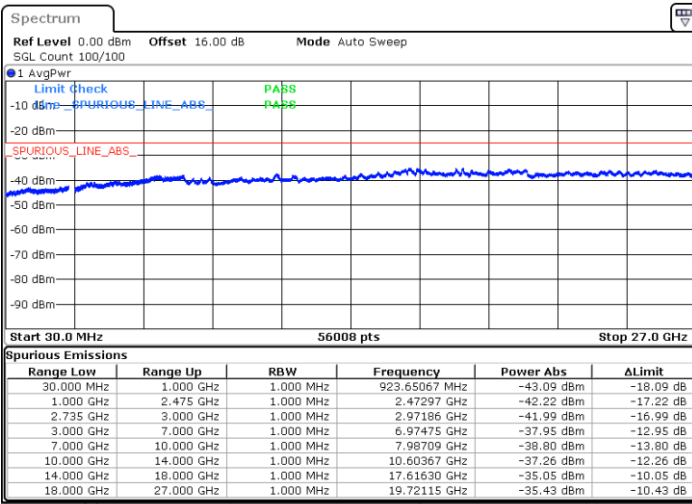

Date: 4.OCT.2020 17:58:03

Date: 4.OCT.2020 17:57:02

Lowest Channel / FullIRB

N/A

Date: 4.OCT.2020 18:05:13

LTE Band 41C / 20MHz+20MHz

QPSK

MiddleChannel / 1RB0 and 1RB99

Middle Channel / 1RB99 and 1RB0

Date: 4.OCT.2020 18:40:06

Date: 4.OCT.2020 18:41:07

Middle Channel / FullIRB

N/A

Date: 4.OCT.2020 18:32:56

LTE Band 41C / 20MHz+20MHz

QPSK

Highest Channel / 1RB0 and 1RB99

Highest Channel / 1RB99 and 1RB0

Date: 4.OCT.2020 19:22:25

Date: 4.OCT.2020 19:15:14

Highest Channel / FullIRB

N/A

Date: 4.OCT.2020 19:23:26

LTE Band 41C / 5MHz+20MHz