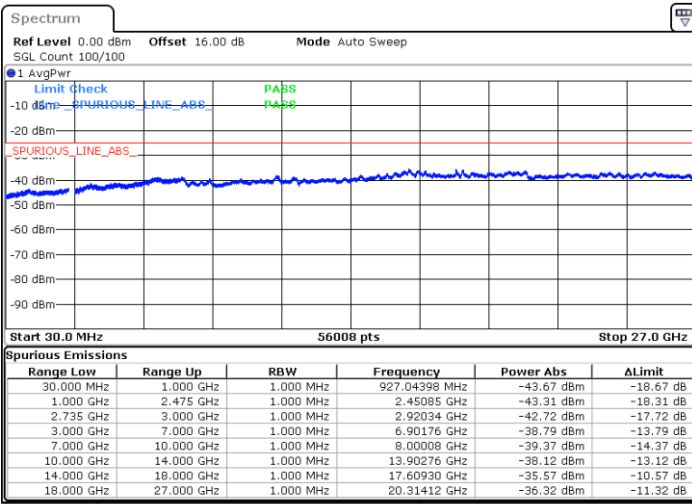

Middle Channel / FullIRB

N/A

Date: 5.OCT.2020 09:07:28