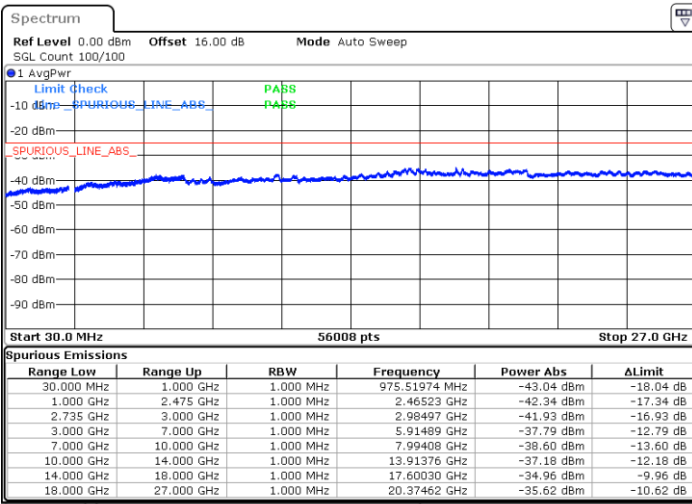

LTE Band 41C / 5MHz+20MHz

16QAM

Middle Channel / 1RB0 and 1RB99

Middle Channel / 1RB24 and 1RB0

Date: 4.OCT.2020 22:02:33

Date: 4.OCT.2020 22:05:37

Middle Channel / FullIRB

N/A

Date: 4.OCT.2020 21:55:29

LTE Band 41C / 5MHz+20MHz

16QAM

Highest Channel / 1RB0 and 1RB99

Highest Channel / 1RB24 and 1RB0

Date: 4.OCT.2020 21:40:59

Date: 4.OCT.2020 21:35:52

Highest Channel / FullIRB