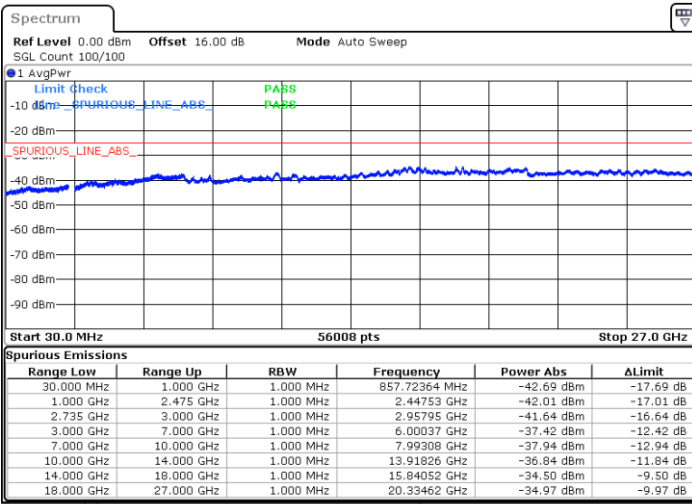

N/A

Date: 5.OCT.2020 13:42:06

LTE Band 41C / 15MHz+10MHz

16QAM

Highest Channel / 1RB0 and 1RB49

Highest Channel / 1RB74 and 1RB0

Date: 5.OCT.2020 14:32:21

Date: 5.OCT.2020 14:27:13

Highest Channel / FullIRB

N/A

Date: 5.OCT.2020 14:35:25

LTE Band 41C / 15MHz+15MHz

16QAM

Lowest Channel / 1RB0 and 1RB74

Lowest Channel / 1RB74 and 1RB0

Date: 6.OCT.2020 09:22:13

Date: 6.OCT.2020 09:19:09

Lowest Channel / FullIRB

N/A

Date: 6.OCT.2020 09:27:20

LTE Band 41C / 15MHz+15MHz

16QAM

Middle Channel / 1RB0 and 1RB74

Middle Channel / 1RB74 and 1RB0