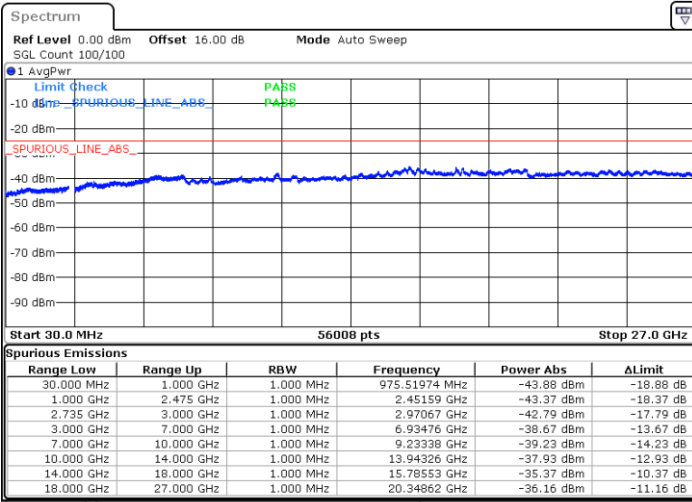

LTE Band 41C / 15MHz+20MHz

16QAM

Highest Channel / 1RB0 and 1RB99

Highest Channel / 1RB74 and 1RB0

Date: 7.OCT.2020 10:31:31

Date: 7.OCT.2020 10:26:23

Highest Channel / FullIRB

N/A

Date: 7.OCT.2020 10:34:36

LTE Band 41C / 20MHz+5MHz

16QAM

Lowest Channel / 1RB0 and 1RB24

Lowest Channel / 1RB99 and 1RB0

Date: 5.OCT.2020 08:45:14

Date: 5.OCT.2020 08:42:10

Lowest Channel / FullRB

N/A

Date: 5.OCT.2020 08:50:22

LTE Band 41C / 20MHz+5MHz

16QAM

Middle Channel / 1RB0 and 1RB24

Middle Channel / 1RB99 and 1RB0

Date: 5.OCT.2020 09:12:36

Date: 5.OCT.2020 09:15:40