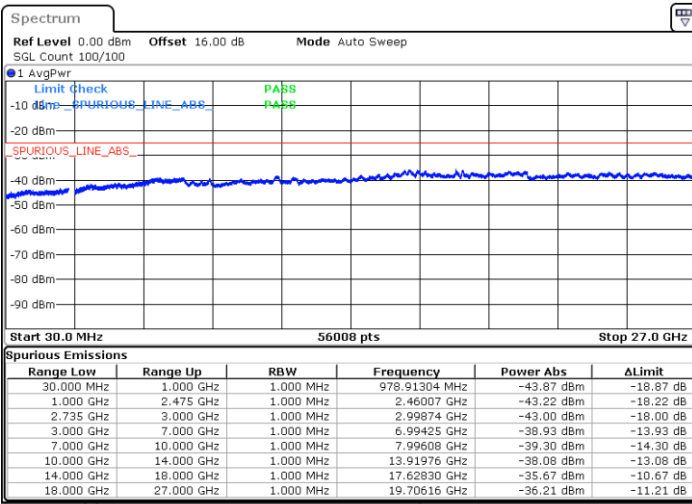

Date: 5.OCT.2020 10:57:24

Middle Channel / FullIRB

N/A

Date: 5.OCT.2020 10:49:12

LTE Band 41C / 10MHz+15MHz

16QAM

Highest Channel / 1RB0 and 1RB74

Highest Channel / 1RB49 and 1RB0

Date: 5.OCT.2020 11:16:57

Date: 5.OCT.2020 11:11:50

Highest Channel / FullIRB

N/A

Date: 5.OCT.2020 11:20:02

LTE Band 41C / 10MHz+20MHz

16QAM

Lowest Channel / 1RB0 and 1RB99

Lowest Channel / 1RB49 and 1RB0

Date: 5.OCT.2020 15:25:28

Date: 5.OCT.2020 15:22:24

Lowest Channel / FullRB

N/A

Date: 5.OCT.2020 15:29:34

LTE Band 41C / 10MHz+20MHz

16QAM