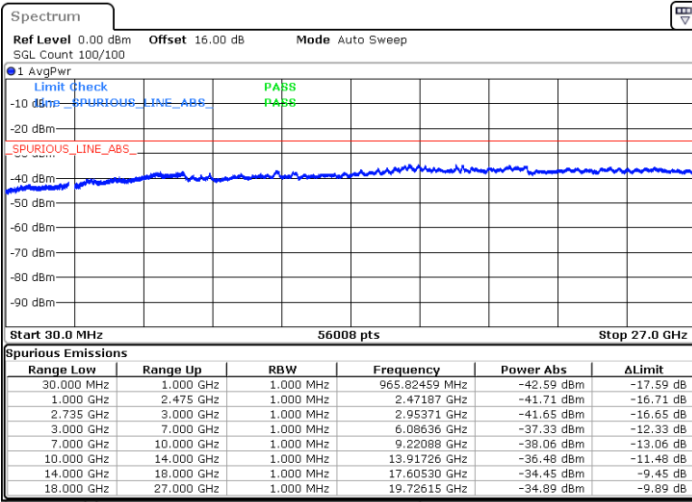

LTE Band 41C / 20MHz+10MHz

QPSK

Highest Channel / 1RB0 and 1RB49

Highest Channel / 1RB99 and 1RB0

Date: 6.OCT.2020 08:40:20

Date: 6.OCT.2020 08:33:09

Highest Channel / FullIRB

N/A

Date: 6.OCT.2020 08:41:22

LTE Band 41C / 20MHz+15MHz

QPSK

Lowest Channel / 1RB0 and 1RB74

Lowest Channel / 1RB99 and 1RB0

Date: 7.OCT.2020 11:07:11

Date: 7.OCT.2020 11:06:10

Lowest Channel / FullRB