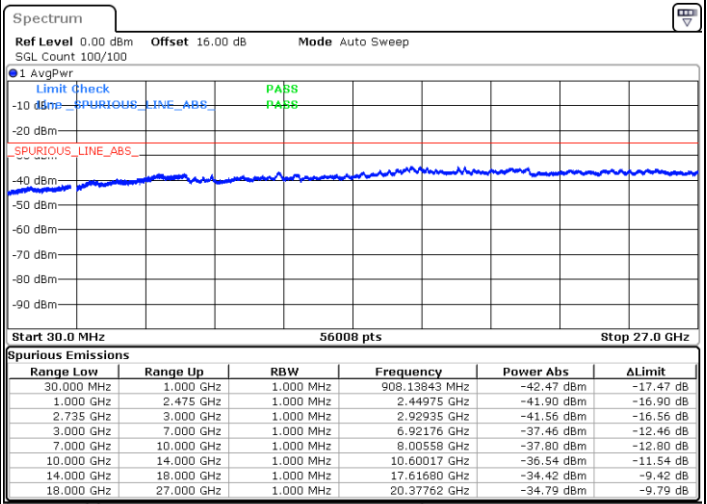

Date: 7.OCT.2020 10:12:51