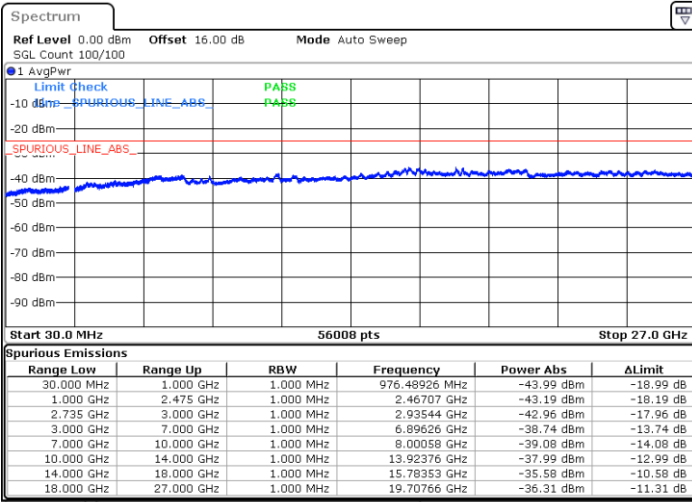

Date: 5.OCT.2020 13:30:04

LTE Band 41C / 15MHz+10MHz

16QAM

Middle Channel / 1RB0 and 1RB49

Middle Channel / 1RB74 and 1RB0

Date: 5.OCT.2020 13:47:13

Date: 5.OCT.2020 13:50:17

Middle Channel / FullIRB

N/A

Date: 5.OCT.2020 13:42:06

LTE Band 41C / 15MHz+10MHz

16QAM

Highest Channel / 1RB0 and 1RB49

Highest Channel / 1RB74 and 1RB0

Date: 5.OCT.2020 14:32:21

Date: 5.OCT.2020 14:27:13

Highest Channel / FullIRB

N/A

Date: 5.OCT.2020 14:35:25

LTE Band 41C / 15MHz+15MHz

16QAM

Lowest Channel / 1RB0 and 1RB74

Lowest Channel / 1RB74 and 1RB0

Date: 6.OCT.2020 09:22:13