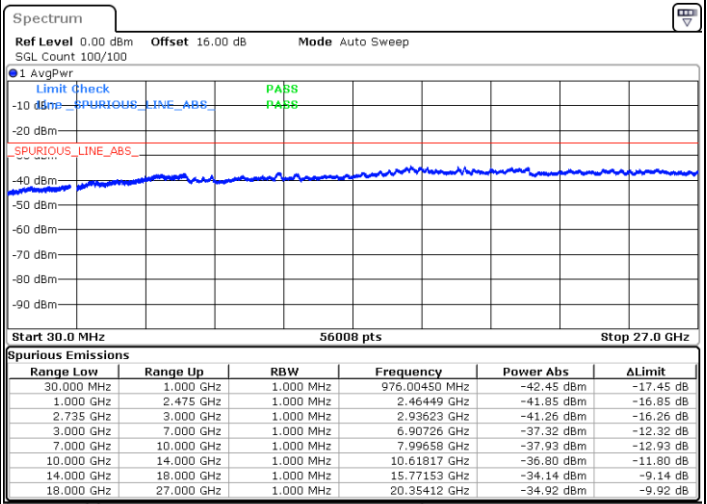

Date: 6.OCT.2020 16:30:10

Date: 6.OCT.2020 16:33:14

Middle Channel / FullIRB

N/A

Date: 6.OCT.2020 16:25:02

LTE Band 41C / 15MHz+15MHz

16QAM

Highest Channel / 1RB0 and 1RB74

Highest Channel / 1RB74 and 1RB0

Date: 6.OCT.2020 16:51:33

Date: 6.OCT.2020 16:46:26

Highest Channel / FullIRB

N/A

Date: 6.OCT.2020 16:54:38

LTE Band 41C / 15MHz+20MHz

16QAM

Lowest Channel / 1RB0 and 1RB99

Lowest Channel / 1RB74 and 1RB0

Date: 7.OCT.2020 09:47:56

Date: 7.OCT.2020 09:44:51

Lowest Channel / FullIRB

N/A

Date: 7.OCT.2020 09:53:04

LTE Band 41C / 15MHz+20MHz