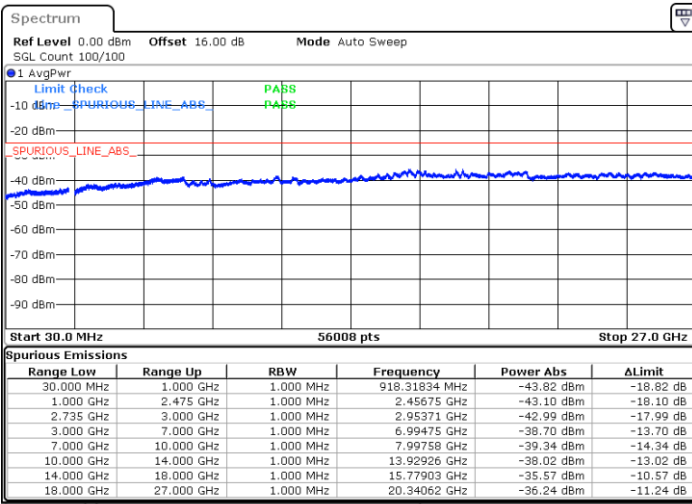

Date: 5.OCT.2020 11:16:57

Date: 5.OCT.2020 11:11:50

Highest Channel / FullIRB

N/A

Date: 5.OCT.2020 11:20:02

LTE Band 41C / 10MHz+20MHz

16QAM

Lowest Channel / 1RB0 and 1RB99

Lowest Channel / 1RB49 and 1RB0

Date: 5.OCT.2020 15:25:28

Date: 5.OCT.2020 15:22:24

Lowest Channel / FullRB

N/A

Date: 5.OCT.2020 15:29:34

LTE Band 41C / 10MHz+20MHz

16QAM

Middle Channel / 1RB0 and 1RB99

Middle Channel / 1RB49 and 1RB0

Date: 5.OCT.2020 15:45:42

Date: 5.OCT.2020 15:48:46

Middle Channel / FullIRB

N/A

Date: 5.OCT.2020 15:40:35

LTE Band 41C / 10MHz+20MHz