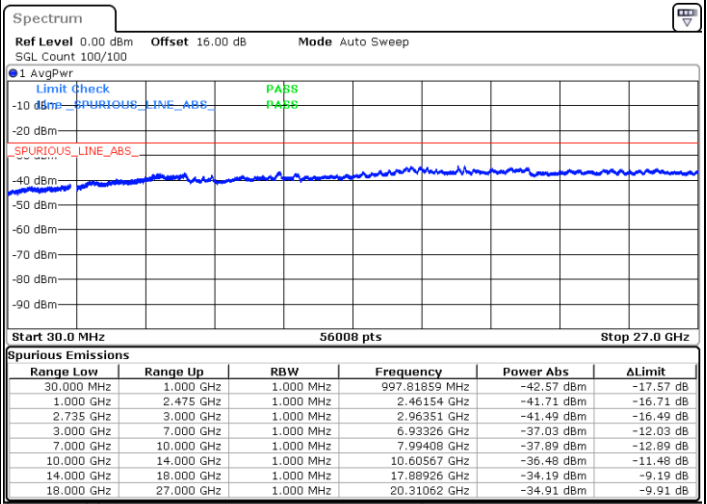

N/A

Date: 7.OCT.2020 11:14:23

LTE Band 41C / 20MHz+15MHz

QPSK

Middle Channel / 1RB0 and 1RB74

Middle Channel / 1RB99 and 1RB0

Date: 7.OCT.2020 11:36:53

Date: 7.OCT.2020 11:37:55

Middle Channel / FullIRB

N/A

Date: 7.OCT.2020 11:29:42

LTE Band 41C / 20MHz+15MHz

QPSK

Highest Channel / 1RB0 and 1RB74

Highest Channel / 1RB99 and 1RB0

Date: 7.OCT.2020 12:01:35

Date: 7.OCT.2020 11:54:24

Highest Channel / FullIRB

N/A

Date: 7.OCT.2020 12:02:36

LTE Band 41C / 20MHz+20MHz

QPSK

Lowest Channel / 1RB0 and 1RB99

Lowest Channel / 1RB99 and 1RB0

Date: 4.OCT.2020 17:58:03

Date: 4.OCT.2020 17:57:02

Lowest Channel / FullIRB

N/A

Date: 4.OCT.2020 18:05:13

LTE Band 41C / 20MHz+20MHz

QPSK

MiddleChannel / 1RB0 and 1RB99