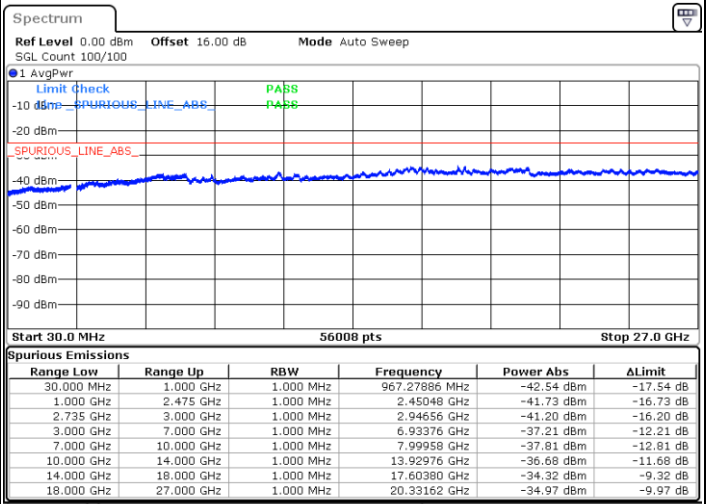

LTE Band 41C / 20MHz+10MHz

QPSK

Highest Channel / 1RB0 and 1RB49

Highest Channel / 1RB99 and 1RB0

Date: 6.OCT.2020 08:40:20

Date: 6.OCT.2020 08:33:09

Highest Channel / FullIRB

N/A

Date: 6.OCT.2020 08:41:22

LTE Band 41C / 20MHz+15MHz

QPSK

Lowest Channel / 1RB0 and 1RB74

Lowest Channel / 1RB99 and 1RB0

Date: 7.OCT.2020 11:07:11

Date: 7.OCT.2020 11:06:10

Lowest Channel / FullRB

N/A

Date: 7.OCT.2020 11:14:23

LTE Band 41C / 20MHz+15MHz

QPSK

Middle Channel / 1RB0 and 1RB74

Middle Channel / 1RB99 and 1RB0

Date: 7.OCT.2020 11:36:53

Date: 7.OCT.2020 11:37:55

Middle Channel / FullIRB

N/A

Date: 7.OCT.2020 11:29:42

LTE Band 41C / 20MHz+15MHz

QPSK

Highest Channel / 1RB0 and 1RB74

Highest Channel / 1RB99 and 1RB0

Date: 7.OCT.2020 12:01:35