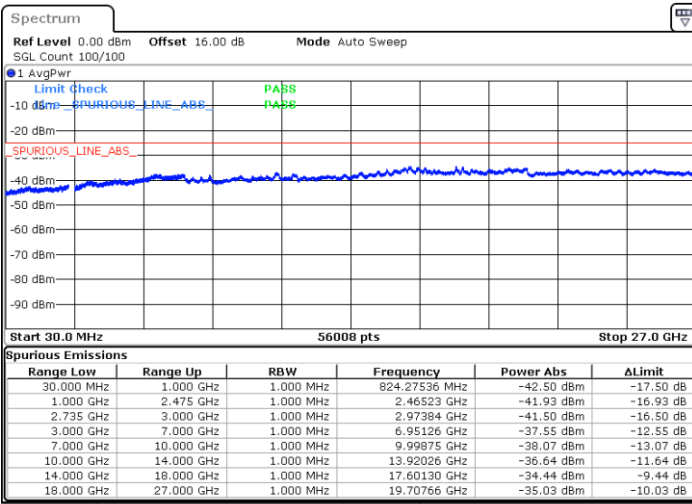

N/A

Date: 5.OCT.2020 13:42:06

LTE Band 41C / 15MHz+10MHz

16QAM

Highest Channel / 1RB0 and 1RB49

Highest Channel / 1RB74 and 1RB0

Date: 5.OCT.2020 14:32:21

Date: 5.OCT.2020 14:27:13

Highest Channel / FullIRB

N/A

Date: 5.OCT.2020 14:35:25

LTE Band 41C / 15MHz+15MHz

16QAM

Lowest Channel / 1RB0 and 1RB74

Lowest Channel / 1RB74 and 1RB0

Date: 6.OCT.2020 09:22:13

Date: 6.OCT.2020 09:19:09

Lowest Channel / FullIRB

N/A

Date: 6.OCT.2020 09:27:20

LTE Band 41C / 15MHz+15MHz

16QAM

Middle Channel / 1RB0 and 1RB74

Middle Channel / 1RB74 and 1RB0