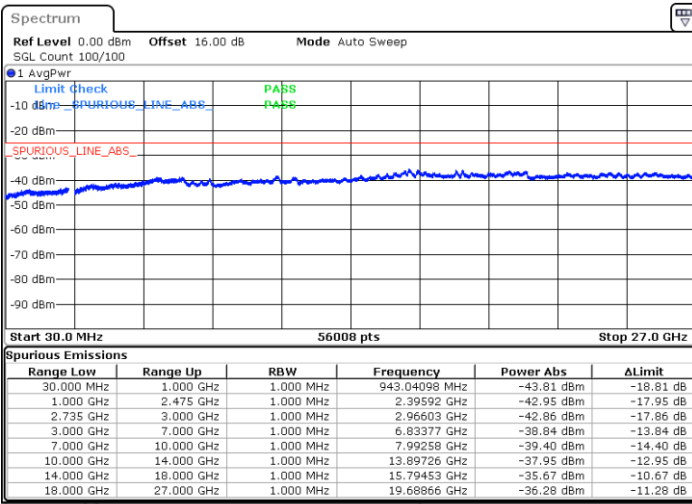

Date: 4.OCT.2020 21:55:29

LTE Band 41C / 5MHz+20MHz

16QAM

Highest Channel / 1RB0 and 1RB99

Highest Channel / 1RB24 and 1RB0

Date: 4.OCT.2020 21:40:59

Date: 4.OCT.2020 21:35:52

Highest Channel / FullIRB

N/A

Date: 4.OCT.2020 21:44:04

LTE Band 41C / 10MHz+15MHz

16QAM

Lowest Channel / 1RB0 and 1RB74

Lowest Channel / 1RB49 and 1RB0

Date: 5.OCT.2020 10:37:11

Date: 5.OCT.2020 10:34:06

Lowest Channel / FullIRB

N/A

Date: 5.OCT.2020 10:42:18

LTE Band 41C / 10MHz+15MHz

16QAM

MiddleChannel / 1RB0 and 1RB74

Middle Channel / 1RB49 and 1RB0

Date: 5.OCT.2020 10:54:20

Date: 5.OCT.2020 10:57:24

Middle Channel / FullIRB

N/A

Date: 5.OCT.2020 10:49:12

LTE Band 41C / 10MHz+15MHz

16QAM

Highest Channel / 1RB0 and 1RB74

Highest Channel / 1RB49 and 1RB0