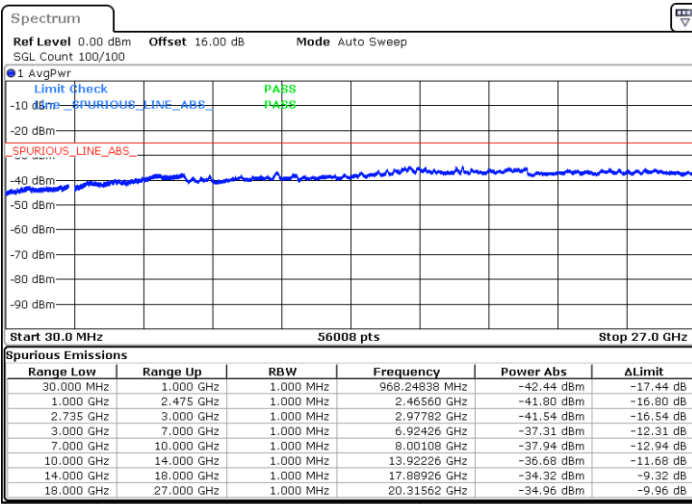

Middle Channel / FullIRB

N/A

Date: 7.OCT.2020 11:29:42

LTE Band 41C / 20MHz+15MHz

QPSK

Highest Channel / 1RB0 and 1RB74

Highest Channel / 1RB99 and 1RB0

Date: 7.OCT.2020 12:01:35

Date: 7.OCT.2020 11:54:24

Highest Channel / FullIRB

N/A

Date: 7.OCT.2020 12:02:36

LTE Band 41C / 20MHz+20MHz

QPSK

Lowest Channel / 1RB0 and 1RB99

Lowest Channel / 1RB99 and 1RB0