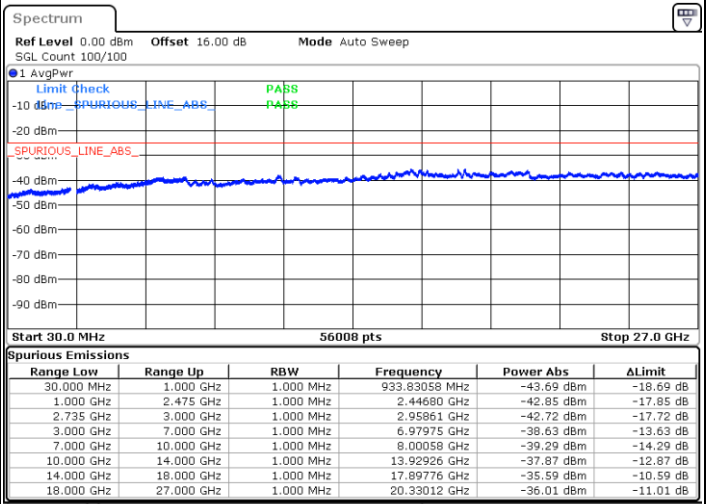

LTE Band 41C / 15MHz+10MHz

16QAM

Lowest Channel / 1RB0 and 1RB49

Lowest Channel / 1RB74 and 1RB0

Date: 5.OCT.2020 13:24:56

Date: 5.OCT.2020 13:21:52

Lowest Channel / FullIRB

N/A

Date: 5.OCT.2020 13:30:04

LTE Band 41C / 15MHz+10MHz

16QAM

Middle Channel / 1RB0 and 1RB49

Middle Channel / 1RB74 and 1RB0

Date: 5.OCT.2020 13:47:13

Date: 5.OCT.2020 13:50:17

Middle Channel / FullIRB