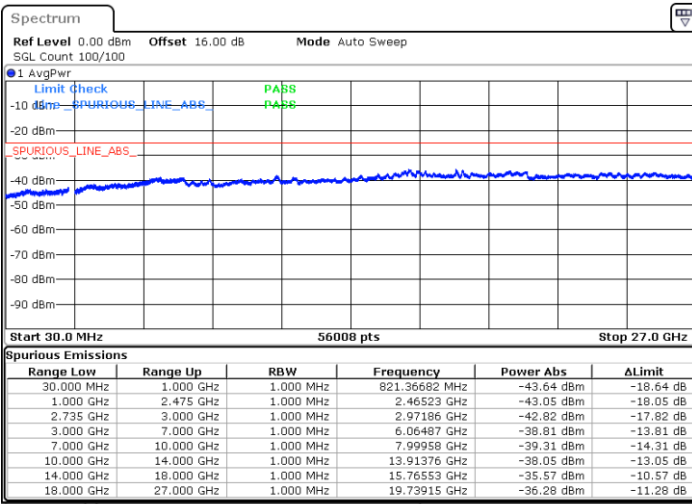

Date: 4.OCT.2020 21:55:29

LTE Band 41C / 5MHz+20MHz

16QAM

Highest Channel / 1RB0 and 1RB99

Highest Channel / 1RB24 and 1RB0

Date: 4.OCT.2020 21:40:59

Date: 4.OCT.2020 21:35:52

Highest Channel / FullIRB

N/A

Date: 4.OCT.2020 21:44:04

LTE Band 41C / 10MHz+15MHz

16QAM

Lowest Channel / 1RB0 and 1RB74

Lowest Channel / 1RB49 and 1RB0

Date: 5.OCT.2020 10:37:11

Date: 5.OCT.2020 10:34:06

Lowest Channel / FullIRB

N/A

Date: 5.OCT.2020 10:42:18

LTE Band 41C / 10MHz+15MHz

16QAM

MiddleChannel / 1RB0 and 1RB74

Middle Channel / 1RB49 and 1RB0

Date: 5.OCT.2020 10:54:20

Date: 5.OCT.2020 10:57:24

Middle Channel / FullIRB

N/A

Date: 5.OCT.2020 10:49:12

LTE Band 41C / 10MHz+15MHz

16QAM

Highest Channel / 1RB0 and 1RB74

Highest Channel / 1RB49 and 1RB0