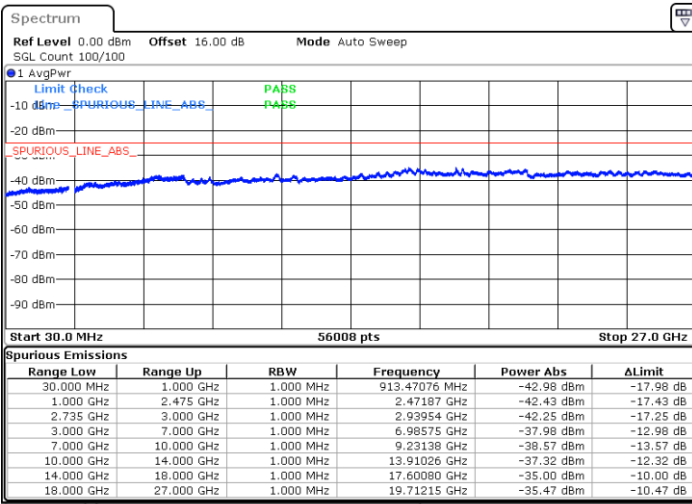

Middle Channel / FullIRB

N/A

Date: 7.OCT.2020 11:29:42

LTE Band 41C / 20MHz+15MHz

QPSK

Highest Channel / 1RB0 and 1RB74

Highest Channel / 1RB99 and 1RB0

Date: 7.OCT.2020 12:01:35

Date: 7.OCT.2020 11:54:24

Highest Channel / FullIRB

N/A

Date: 7.OCT.2020 12:02:36

LTE Band 41C / 20MHz+20MHz

QPSK

Lowest Channel / 1RB0 and 1RB99

Lowest Channel / 1RB99 and 1RB0

Date: 4.OCT.2020 17:58:03

Date: 4.OCT.2020 17:57:02

Lowest Channel / FullIRB

N/A

Date: 4.OCT.2020 18:05:13

LTE Band 41C / 20MHz+20MHz

QPSK

MiddleChannel / 1RB0 and 1RB99