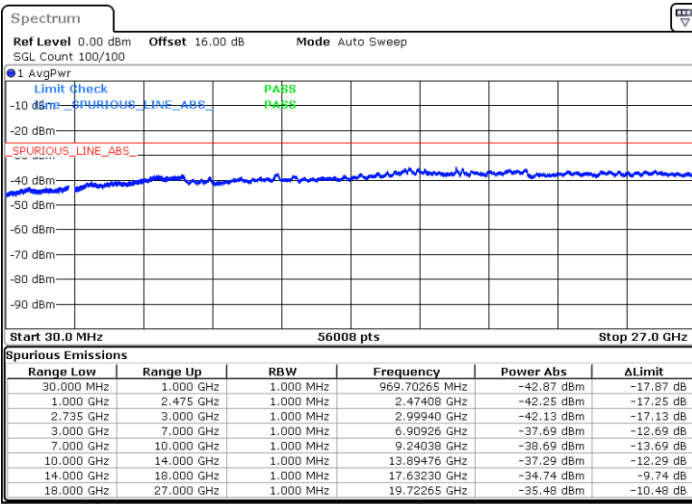

Middle Channel / FullIRB

N/A

Date: 7.OCT.2020 11:29:42

LTE Band 41C / 20MHz+15MHz

QPSK

Highest Channel / 1RB0 and 1RB74

Highest Channel / 1RB99 and 1RB0

Date: 7.OCT.2020 12:01:35

Date: 7.OCT.2020 11:54:24

Highest Channel / FullIRB

N/A

Date: 7.OCT.2020 12:02:36

LTE Band 41C / 20MHz+20MHz

QPSK

Lowest Channel / 1RB0 and 1RB99

Lowest Channel / 1RB99 and 1RB0

Date: 4.OCT.2020 17:58:03

Date: 4.OCT.2020 17:57:02

Lowest Channel / FullIRB

N/A

Date: 4.OCT.2020 18:05:13

LTE Band 41C / 20MHz+20MHz

QPSK

MiddleChannel / 1RB0 and 1RB99

Highest Channel / 1RB0 and 1RB99

Highest Channel / 1RB99 and 1RB0

Date: 4.OCT.2020 19:22:25

Date: 4.OCT.2020 19:15:14

Highest Channel / FullIRB

N/A

Date: 4.OCT.2020 19:23:26

LTE Band 41C / 5MHz+20MHz