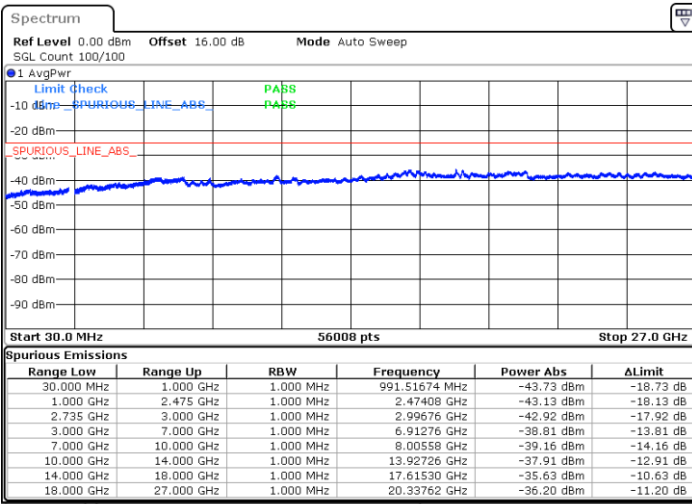

Lowest Channel / 1RB49 and 1RB0

Date: 5.OCT.2020 15:25:28

Date: 5.OCT.2020 15:22:24

Lowest Channel / FullRB

N/A

Date: 5.OCT.2020 15:29:34

LTE Band 41C / 10MHz+20MHz

16QAM

Middle Channel / 1RB0 and 1RB99

Middle Channel / 1RB49 and 1RB0

Date: 5.OCT.2020 15:45:42

Date: 5.OCT.2020 15:48:46

Middle Channel / FullIRB

N/A

Date: 5.OCT.2020 15:40:35

LTE Band 41C / 10MHz+20MHz

16QAM

Highest Channel / 1RB0 and 1RB99

Highest Channel / 1RB49 and 1RB0

Date: 5.OCT.2020 16:20:15

Date: 5.OCT.2020 16:15:07

Highest Channel / FullIRB

N/A

Date: 5.OCT.2020 16:23:19