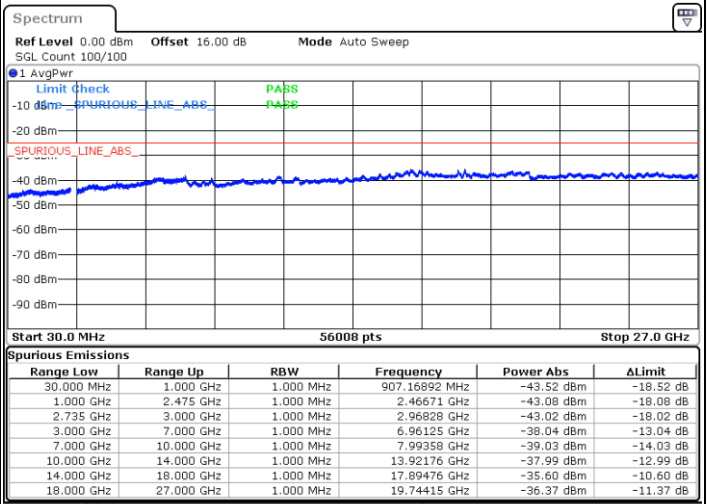

Date: 5.OCT.2020 10:57:24

Middle Channel / FullIRB

N/A

Date: 5.OCT.2020 10:49:12

LTE Band 41C / 10MHz+15MHz

16QAM

Highest Channel / 1RB0 and 1RB74

Highest Channel / 1RB49 and 1RB0

Date: 5.OCT.2020 11:16:57

Date: 5.OCT.2020 11:11:50

Highest Channel / FullIRB

N/A

Date: 5.OCT.2020 11:20:02

LTE Band 41C / 10MHz+20MHz

16QAM

Lowest Channel / 1RB0 and 1RB99

Lowest Channel / 1RB49 and 1RB0

Date: 5.OCT.2020 15:25:28

Date: 5.OCT.2020 15:22:24

Lowest Channel / FullRB

N/A

Date: 5.OCT.2020 15:29:34

LTE Band 41C / 10MHz+20MHz

16QAM