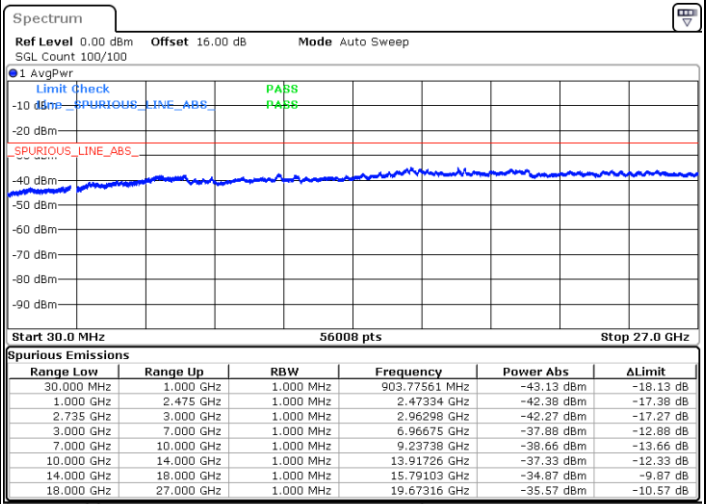

Date: 7.OCT.2020 11:54:24

Highest Channel / FullIRB

N/A

Date: 7.OCT.2020 12:02:36

LTE Band 41C / 20MHz+20MHz

QPSK

Lowest Channel / 1RB0 and 1RB99

Lowest Channel / 1RB99 and 1RB0

Date: 4.OCT.2020 17:58:03

Date: 4.OCT.2020 17:57:02

Lowest Channel / FullIRB

N/A

Date: 4.OCT.2020 18:05:13

LTE Band 41C / 20MHz+20MHz

QPSK

MiddleChannel / 1RB0 and 1RB99

Middle Channel / 1RB99 and 1RB0

Date: 4.OCT.2020 18:40:06

Date: 4.OCT.2020 18:41:07

Middle Channel / FullIRB

N/A

Date: 4.OCT.2020 18:32:56

LTE Band 41C / 20MHz+20MHz

QPSK

Highest Channel / 1RB0 and 1RB99

Highest Channel / 1RB99 and 1RB0

Date: 4.OCT.2020 19:22:25

Date: 4.OCT.2020 19:15:14

Highest Channel / FullIRB

N/A

Date: 4.OCT.2020 19:23:26

LTE Band 41C / 5MHz+20MHz