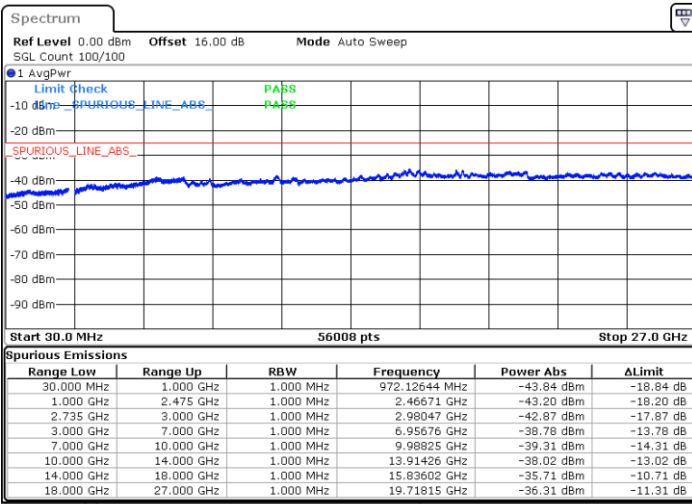

N/A

Date: 4.OCT.2020 21:44:04

LTE Band 41C / 10MHz+15MHz

16QAM

Lowest Channel / 1RB0 and 1RB74

Lowest Channel / 1RB49 and 1RB0

Date: 5.OCT.2020 10:37:11

Date: 5.OCT.2020 10:34:06

Lowest Channel / FullIRB

N/A

Date: 5.OCT.2020 10:42:18

LTE Band 41C / 10MHz+15MHz

16QAM

MiddleChannel / 1RB0 and 1RB74

Middle Channel / 1RB49 and 1RB0

Date: 5.OCT.2020 10:54:20

Date: 5.OCT.2020 10:57:24

Middle Channel / FullIRB

N/A

Date: 5.OCT.2020 10:49:12

LTE Band 41C / 10MHz+15MHz

16QAM

Highest Channel / 1RB0 and 1RB74

Highest Channel / 1RB49 and 1RB0

Date: 5.OCT.2020 11:16:57

Date: 5.OCT.2020 11:11:50

Highest Channel / FullIRB

N/A

Date: 5.OCT.2020 11:20:02

LTE Band 41C / 10MHz+20MHz

16QAM

Lowest Channel / 1RB0 and 1RB99