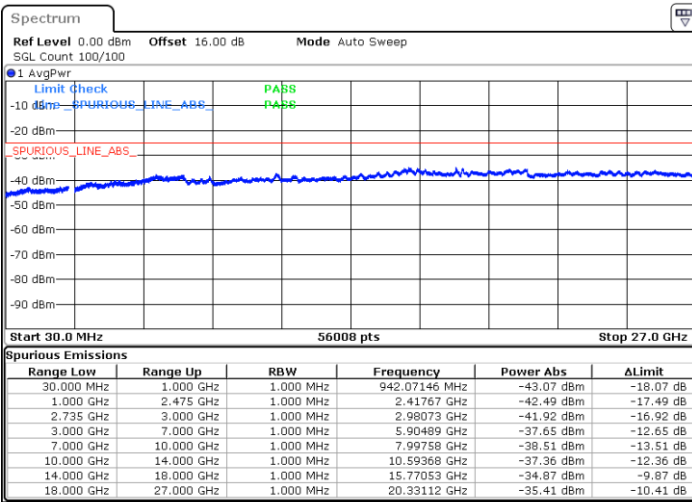

Highest Channel / 1RB0 and 1RB99

Highest Channel / 1RB99 and 1RB0

Date: 4.OCT.2020 19:22:25

Date: 4.OCT.2020 19:15:14

Highest Channel / FullIRB

N/A

Date: 4.OCT.2020 19:23:26

LTE Band 41C / 5MHz+20MHz

16QAM

Lowest Channel / 1RB0 and 1RB99

Lowest Channel / 1RB24 and 1RB0

Date: 4.OCT.2020 21:11:00

Date: 4.OCT.2020 21:07:56

Lowest Channel / FullIRB

N/A

Date: 4.OCT.2020 21:16:08

LTE Band 41C / 5MHz+20MHz

16QAM

Middle Channel / 1RB0 and 1RB99

Middle Channel / 1RB24 and 1RB0

Date: 4.OCT.2020 22:02:33

Date: 4.OCT.2020 22:05:37

Middle Channel / FullIRB

N/A

Date: 4.OCT.2020 21:55:29

LTE Band 41C / 5MHz+20MHz

16QAM

Highest Channel / 1RB0 and 1RB99

Highest Channel / 1RB24 and 1RB0

Date: 4.OCT.2020 21:40:59

Date: 4.OCT.2020 21:35:52

Highest Channel / FullIRB