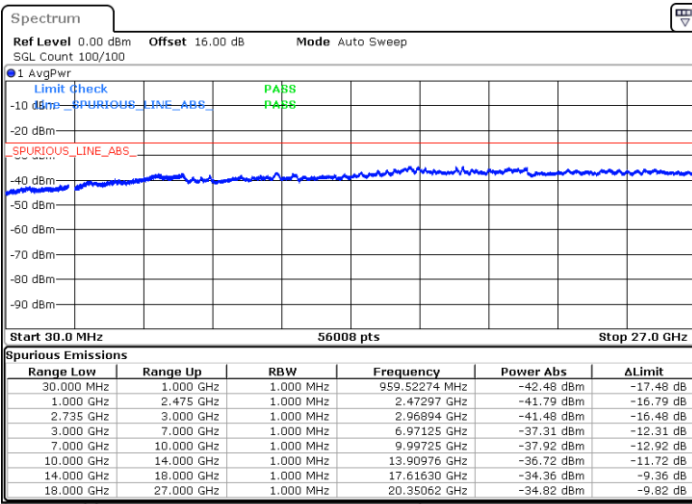

LTE Band 41C / 15MHz+20MHz

16QAM

Middle Channel / 1RB0 and 1RB99

Middle Channel / 1RB74 and 1RB0

Date: 7.OCT.2020 10:09:46