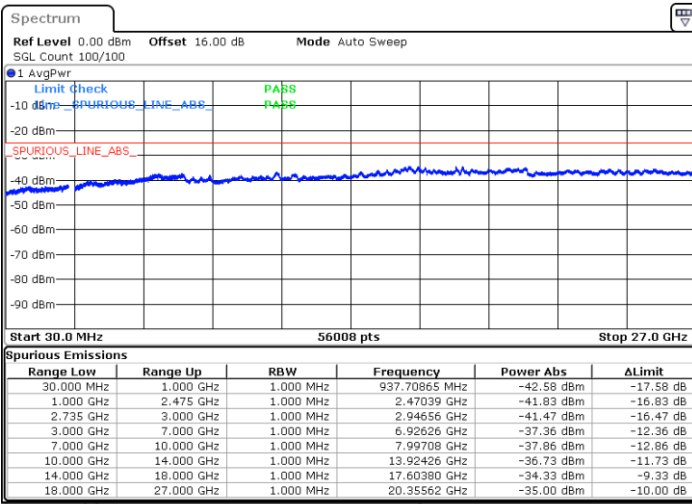

Highest Channel / 1RB74 and 1RB0

Date: 6.OCT.2020 16:51:33

Date: 6.OCT.2020 16:46:26

Highest Channel / FullIRB

N/A

Date: 6.OCT.2020 16:54:38

LTE Band 41C / 15MHz+20MHz

16QAM

Lowest Channel / 1RB0 and 1RB99

Lowest Channel / 1RB74 and 1RB0

Date: 7.OCT.2020 09:47:56

Date: 7.OCT.2020 09:44:51

Lowest Channel / FullIRB

N/A

Date: 7.OCT.2020 09:53:04

LTE Band 41C / 15MHz+20MHz

16QAM

Middle Channel / 1RB0 and 1RB99

Middle Channel / 1RB74 and 1RB0

Date: 7.OCT.2020 10:09:46

Date: 7.OCT.2020 10:12:51

Middle Channel / FullIRB

N/A

Date: 7.OCT.2020 10:04:37

LTE Band 41C / 15MHz+20MHz

16QAM

Highest Channel / 1RB0 and 1RB99

Highest Channel / 1RB74 and 1RB0

Date: 7.OCT.2020 10:31:31

Date: 7.OCT.2020 10:26:23

Highest Channel / FullIRB

N/A