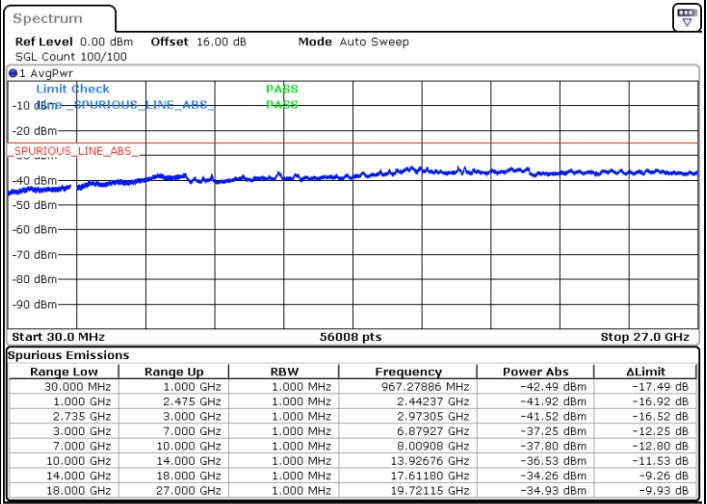

Date: 6.OCT.2020 08:41:22

LTE Band 41C / 20MHz+15MHz

QPSK

Lowest Channel / 1RB0 and 1RB74

Lowest Channel / 1RB99 and 1RB0

Date: 7.OCT.2020 11:07:11

Date: 7.OCT.2020 11:06:10

Lowest Channel / FullRB

N/A

Date: 7.OCT.2020 11:14:23

LTE Band 41C / 20MHz+15MHz

QPSK

Middle Channel / 1RB0 and 1RB74

Middle Channel / 1RB99 and 1RB0

Date: 7.OCT.2020 11:36:53

Date: 7.OCT.2020 11:37:55

Middle Channel / FullIRB

N/A

Date: 7.OCT.2020 11:29:42

LTE Band 41C / 20MHz+15MHz

QPSK

Highest Channel / 1RB0 and 1RB74

Highest Channel / 1RB99 and 1RB0

Date: 7.OCT.2020 12:01:35

Date: 7.OCT.2020 11:54:24

Highest Channel / FullIRB

N/A

Date: 7.OCT.2020 12:02:36

LTE Band 41C / 20MHz+20MHz

QPSK

Lowest Channel / 1RB0 and 1RB99

Lowest Channel / 1RB99 and 1RB0