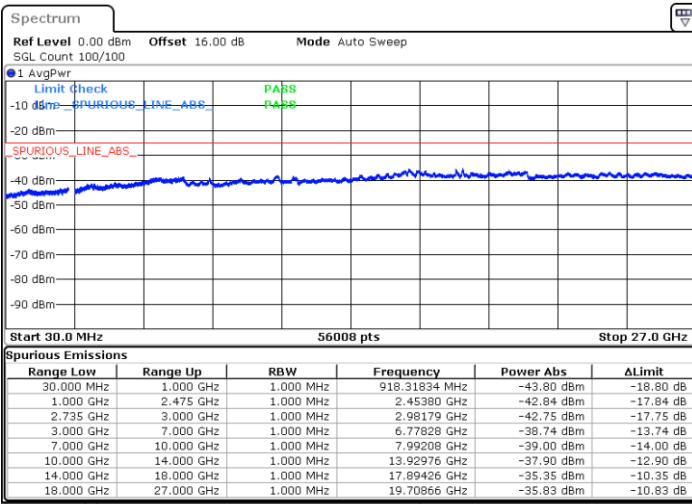

Middle Channel / 1RB0 and 1RB99

Middle Channel / 1RB49 and 1RB0

Date: 5.OCT.2020 15:45:42

Date: 5.OCT.2020 15:48:46

Middle Channel / FullIRB

N/A

Date: 5.OCT.2020 15:40:35

LTE Band 41C / 10MHz+20MHz

16QAM

Highest Channel / 1RB0 and 1RB99

Highest Channel / 1RB49 and 1RB0

Date: 5.OCT.2020 16:20:15

Date: 5.OCT.2020 16:15:07

Highest Channel / FullIRB

N/A

Date: 5.OCT.2020 16:23:19

LTE Band 41C / 15MHz+10MHz

16QAM

Lowest Channel / 1RB0 and 1RB49

Lowest Channel / 1RB74 and 1RB0

Date: 5.OCT.2020 13:24:56

Date: 5.OCT.2020 13:21:52

Lowest Channel / FullIRB

N/A