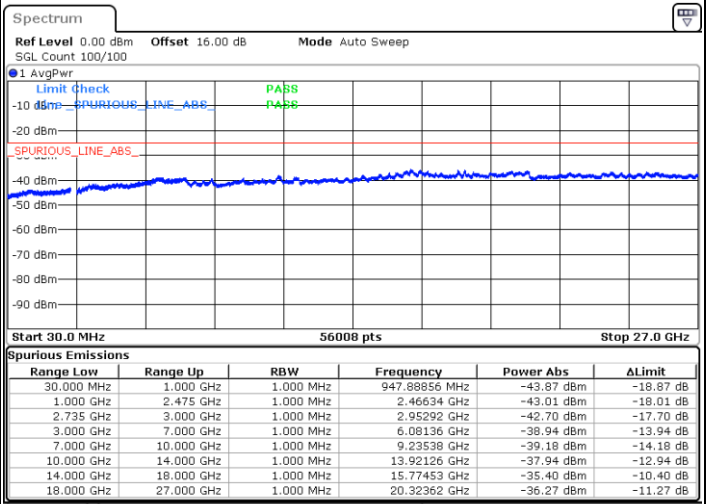

Date: 5.OCT.2020 11:16:57

Date: 5.OCT.2020 11:11:50

Highest Channel / FullIRB

N/A

Date: 5.OCT.2020 11:20:02

LTE Band 41C / 10MHz+20MHz

16QAM

Lowest Channel / 1RB0 and 1RB99

Lowest Channel / 1RB49 and 1RB0

Date: 5.OCT.2020 15:25:28

Date: 5.OCT.2020 15:22:24

Lowest Channel / FullRB

N/A

Date: 5.OCT.2020 15:29:34

LTE Band 41C / 10MHz+20MHz

16QAM

Middle Channel / 1RB0 and 1RB99

Middle Channel / 1RB49 and 1RB0

Date: 5.OCT.2020 15:45:42

Date: 5.OCT.2020 15:48:46

Middle Channel / FullIRB

N/A

Date: 5.OCT.2020 15:40:35

LTE Band 41C / 10MHz+20MHz