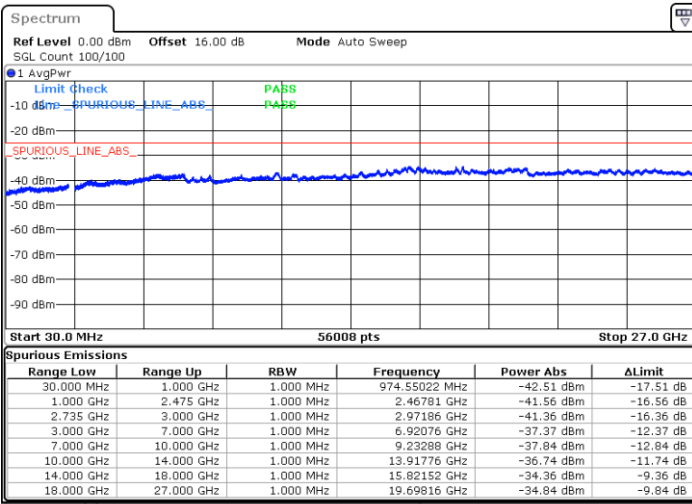

Date: 6.OCT.2020 16:30:10

Date: 6.OCT.2020 16:33:14

Middle Channel / FullIRB

N/A

Date: 6.OCT.2020 16:25:02

LTE Band 41C / 15MHz+15MHz

16QAM

Highest Channel / 1RB0 and 1RB74

Highest Channel / 1RB74 and 1RB0

Date: 6.OCT.2020 16:51:33

Date: 6.OCT.2020 16:46:26

Highest Channel / FullIRB

N/A

Date: 6.OCT.2020 16:54:38

LTE Band 41C / 15MHz+20MHz

16QAM

Lowest Channel / 1RB0 and 1RB99

Lowest Channel / 1RB74 and 1RB0

Date: 7.OCT.2020 09:47:56

Date: 7.OCT.2020 09:44:51

Lowest Channel / FullIRB

N/A

Date: 7.OCT.2020 09:53:04

LTE Band 41C / 15MHz+20MHz