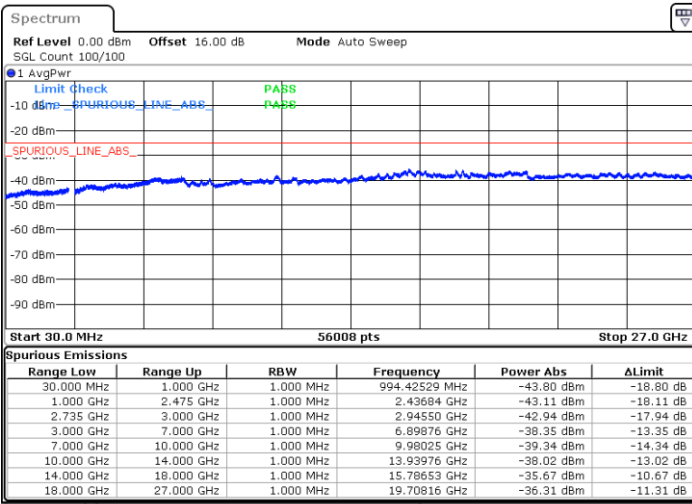

LTE Band 41C / 15MHz+10MHz

16QAM

Lowest Channel / 1RB0 and 1RB49

Lowest Channel / 1RB74 and 1RB0

Date: 5.OCT.2020 13:24:56

Date: 5.OCT.2020 13:21:52

Lowest Channel / FullIRB

N/A

Date: 5.OCT.2020 13:30:04

LTE Band 41C / 15MHz+10MHz

16QAM

Middle Channel / 1RB0 and 1RB49

Middle Channel / 1RB74 and 1RB0

Date: 5.OCT.2020 13:47:13

Date: 5.OCT.2020 13:50:17

Middle Channel / FullIRB

N/A

Date: 5.OCT.2020 13:42:06

LTE Band 41C / 15MHz+10MHz

16QAM

Highest Channel / 1RB0 and 1RB49

Highest Channel / 1RB74 and 1RB0

Date: 5.OCT.2020 14:32:21

Date: 5.OCT.2020 14:27:13

Highest Channel / FullIRB

N/A

Date: 5.OCT.2020 14:35:25

LTE Band 41C / 15MHz+15MHz

16QAM

Lowest Channel / 1RB0 and 1RB74

Lowest Channel / 1RB74 and 1RB0

Date: 6.OCT.2020 09:22:13