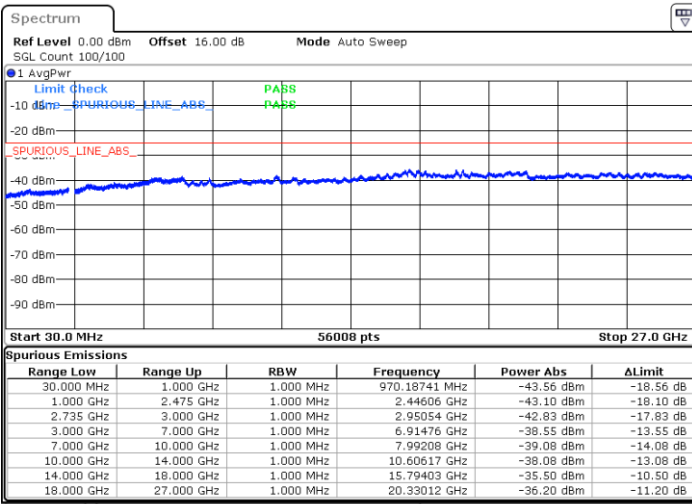

Lowest Channel / 1RB49 and 1RB0

Date: 5.OCT.2020 15:25:28

Date: 5.OCT.2020 15:22:24

Lowest Channel / FullRB

N/A

Date: 5.OCT.2020 15:29:34

LTE Band 41C / 10MHz+20MHz

16QAM

Middle Channel / 1RB0 and 1RB99

Middle Channel / 1RB49 and 1RB0

Date: 5.OCT.2020 15:45:42

Date: 5.OCT.2020 15:48:46

Middle Channel / FullIRB

N/A

Date: 5.OCT.2020 15:40:35

LTE Band 41C / 10MHz+20MHz

16QAM

Highest Channel / 1RB0 and 1RB99

Highest Channel / 1RB49 and 1RB0

Date: 5.OCT.2020 16:20:15

Date: 5.OCT.2020 16:15:07

Highest Channel / FullIRB

N/A

Date: 5.OCT.2020 16:23:19