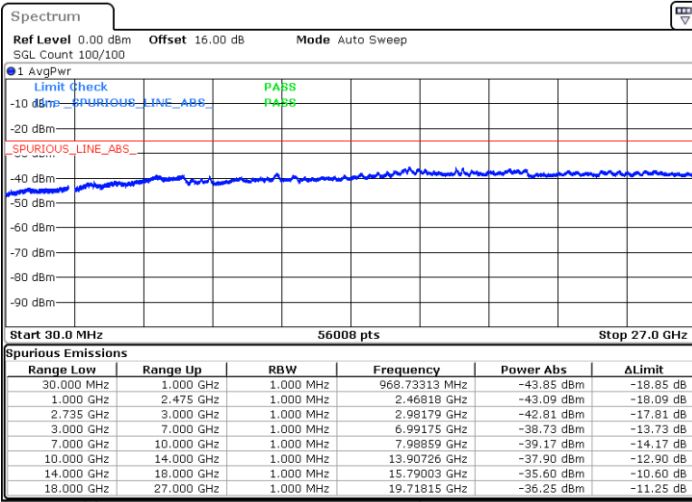

LTE Band 41C / 15MHz+10MHz

16QAM

Lowest Channel / 1RB0 and 1RB49

Lowest Channel / 1RB74 and 1RB0

Date: 5.OCT.2020 13:24:56

Date: 5.OCT.2020 13:21:52

Lowest Channel / FullIRB

N/A

Date: 5.OCT.2020 13:30:04

LTE Band 41C / 15MHz+10MHz

16QAM

Middle Channel / 1RB0 and 1RB49

Middle Channel / 1RB74 and 1RB0

Date: 5.OCT.2020 13:47:13

Date: 5.OCT.2020 13:50:17

Middle Channel / FullIRB

N/A

Date: 5.OCT.2020 13:42:06

LTE Band 41C / 15MHz+10MHz

16QAM

Highest Channel / 1RB0 and 1RB49

Highest Channel / 1RB74 and 1RB0

Date: 5.OCT.2020 14:32:21

Date: 5.OCT.2020 14:27:13

Highest Channel / FullIRB

N/A

Date: 5.OCT.2020 14:35:25

LTE Band 41C / 15MHz+15MHz

16QAM

Lowest Channel / 1RB0 and 1RB74

Lowest Channel / 1RB74 and 1RB0

Date: 6.OCT.2020 09:22:13