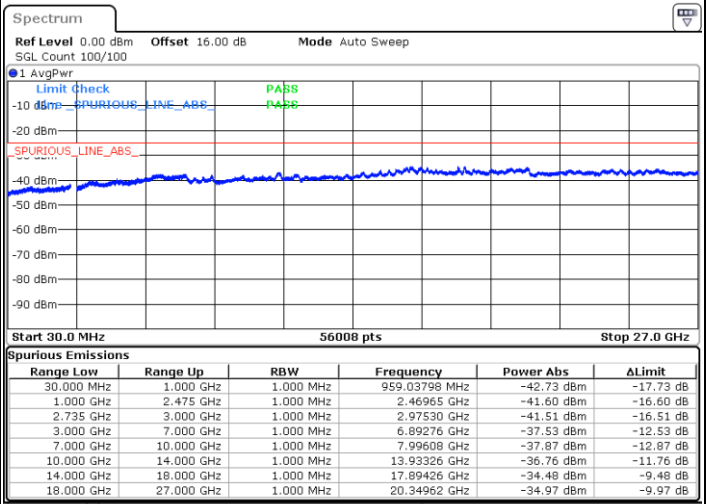

Date: 6.OCT.2020 09:19:09

Lowest Channel / FullIRB

N/A

Date: 6.OCT.2020 09:27:20

LTE Band 41C / 15MHz+15MHz

16QAM

Middle Channel / 1RB0 and 1RB74

Middle Channel / 1RB74 and 1RB0

Date: 6.OCT.2020 16:30:10

Date: 6.OCT.2020 16:33:14

Middle Channel / FullIRB

N/A

Date: 6.OCT.2020 16:25:02

LTE Band 41C / 15MHz+15MHz

16QAM

Highest Channel / 1RB0 and 1RB74

Highest Channel / 1RB74 and 1RB0

Date: 6.OCT.2020 16:51:33

Date: 6.OCT.2020 16:46:26

Highest Channel / FullIRB

N/A

Date: 6.OCT.2020 16:54:38

LTE Band 41C / 15MHz+20MHz

16QAM

Lowest Channel / 1RB0 and 1RB99

Lowest Channel / 1RB74 and 1RB0

Date: 7.OCT.2020 09:47:56

Date: 7.OCT.2020 09:44:51

Lowest Channel / FullIRB

N/A

Date: 7.OCT.2020 09:53:04

LTE Band 41C / 15MHz+20MHz