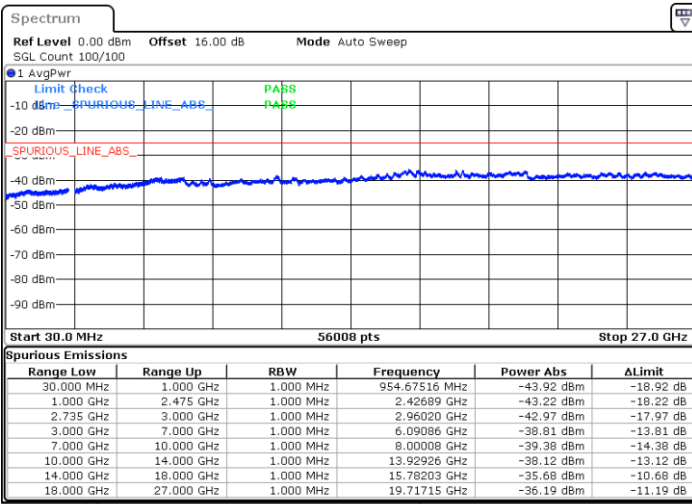

Date: 5.OCT.2020 11:16:57

Date: 5.OCT.2020 11:11:50

Highest Channel / FullIRB

N/A

Date: 5.OCT.2020 11:20:02

LTE Band 41C / 10MHz+20MHz

16QAM

Lowest Channel / 1RB0 and 1RB99

Lowest Channel / 1RB49 and 1RB0

Date: 5.OCT.2020 15:25:28

Date: 5.OCT.2020 15:22:24

Lowest Channel / FullRB

N/A

Date: 5.OCT.2020 15:29:34

LTE Band 41C / 10MHz+20MHz

16QAM

Middle Channel / 1RB0 and 1RB99

Middle Channel / 1RB49 and 1RB0

Date: 5.OCT.2020 15:45:42

Date: 5.OCT.2020 15:48:46

Middle Channel / FullIRB

N/A

Date: 5.OCT.2020 15:40:35

LTE Band 41C / 10MHz+20MHz