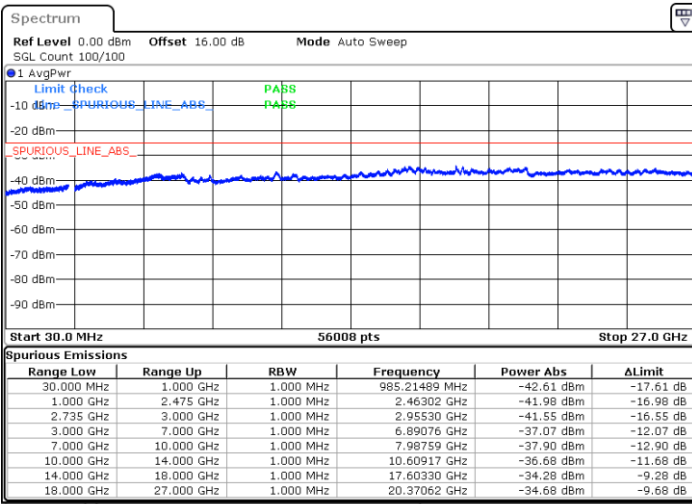

LTE Band 41C / 20MHz+10MHz

QPSK

Highest Channel / 1RB0 and 1RB49

Highest Channel / 1RB99 and 1RB0

Date: 6.OCT.2020 08:40:20

Date: 6.OCT.2020 08:33:09

Highest Channel / FullIRB

N/A

Date: 6.OCT.2020 08:41:22

LTE Band 41C / 20MHz+15MHz

QPSK

Lowest Channel / 1RB0 and 1RB74

Lowest Channel / 1RB99 and 1RB0

Date: 7.OCT.2020 11:07:11

Date: 7.OCT.2020 11:06:10

Lowest Channel / FullRB

N/A

Date: 7.OCT.2020 11:14:23

LTE Band 41C / 20MHz+15MHz

QPSK

Middle Channel / 1RB0 and 1RB74

Middle Channel / 1RB99 and 1RB0

Date: 7.OCT.2020 11:36:53

Date: 7.OCT.2020 11:37:55

Middle Channel / FullIRB

N/A

Date: 7.OCT.2020 11:29:42

LTE Band 41C / 20MHz+15MHz

QPSK

Highest Channel / 1RB0 and 1RB74

Highest Channel / 1RB99 and 1RB0

Date: 7.OCT.2020 12:01:35