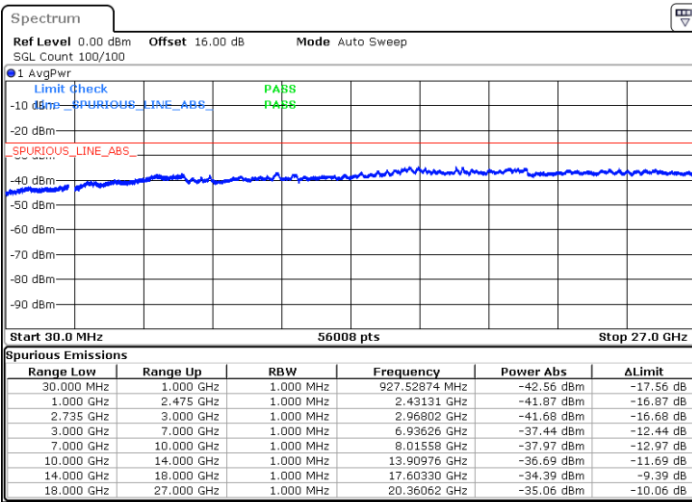

Date: 6.OCT.2020 16:30:10

Date: 6.OCT.2020 16:33:14

Middle Channel / FullIRB

N/A

Date: 6.OCT.2020 16:25:02

LTE Band 41C / 15MHz+15MHz

16QAM

Highest Channel / 1RB0 and 1RB74

Highest Channel / 1RB74 and 1RB0

Date: 6.OCT.2020 16:51:33

Date: 6.OCT.2020 16:46:26

Highest Channel / FullIRB

N/A

Date: 6.OCT.2020 16:54:38

LTE Band 41C / 15MHz+20MHz

16QAM

Lowest Channel / 1RB0 and 1RB99

Lowest Channel / 1RB74 and 1RB0

Date: 7.OCT.2020 09:47:56

Date: 7.OCT.2020 09:44:51

Lowest Channel / FullIRB

N/A

Date: 7.OCT.2020 09:53:04

LTE Band 41C / 15MHz+20MHz