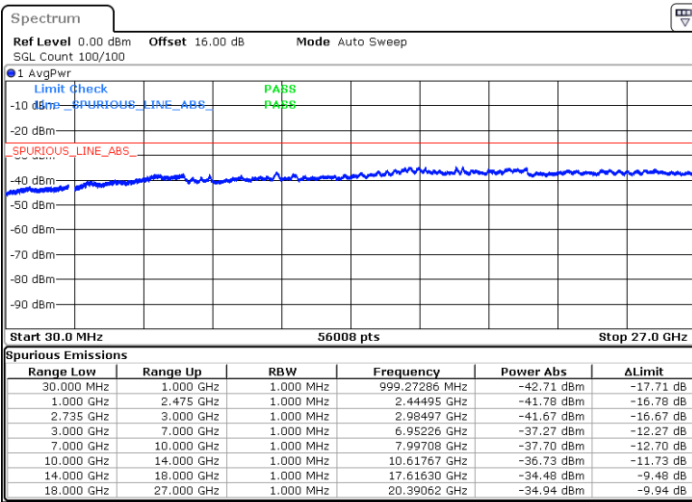

Highest Channel / FullIRB

N/A

Date: 5.OCT.2020 14:35:25

LTE Band 41C / 15MHz+15MHz

16QAM

Lowest Channel / 1RB0 and 1RB74

Lowest Channel / 1RB74 and 1RB0

Date: 6.OCT.2020 09:22:13

Date: 6.OCT.2020 09:19:09

Lowest Channel / FullIRB

N/A

Date: 6.OCT.2020 09:27:20

LTE Band 41C / 15MHz+15MHz

16QAM

Middle Channel / 1RB0 and 1RB74

Middle Channel / 1RB74 and 1RB0

Date: 6.OCT.2020 16:30:10

Date: 6.OCT.2020 16:33:14

Middle Channel / FullIRB

N/A

Date: 6.OCT.2020 16:25:02

LTE Band 41C / 15MHz+15MHz

16QAM

Highest Channel / 1RB0 and 1RB74

Highest Channel / 1RB74 and 1RB0

Date: 6.OCT.2020 16:51:33

Date: 6.OCT.2020 16:46:26

Highest Channel / FullIRB

N/A

Date: 6.OCT.2020 16:54:38

LTE Band 41C / 15MHz+20MHz

16QAM