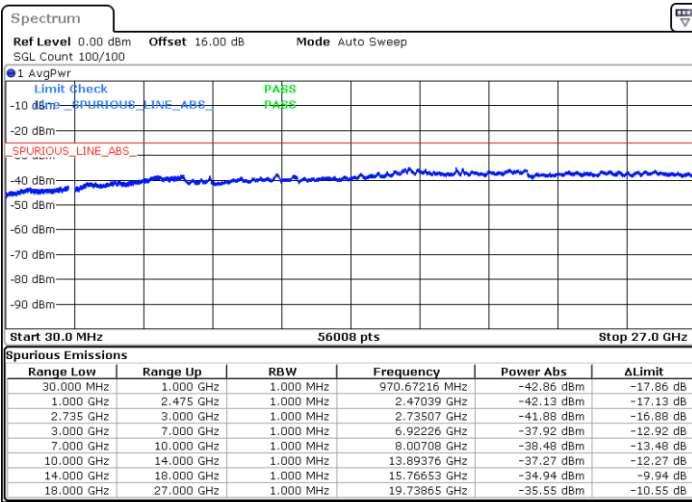

Middle Channel / 1RB99 and 1RB0

Date: 4.OCT.2020 18:40:06

Date: 4.OCT.2020 18:41:07

Middle Channel / FullIRB

N/A

Date: 4.OCT.2020 18:32:56

LTE Band 41C / 20MHz+20MHz

QPSK

Highest Channel / 1RB0 and 1RB99

Highest Channel / 1RB99 and 1RB0

Date: 4.OCT.2020 19:22:25

Date: 4.OCT.2020 19:15:14

Highest Channel / FullIRB

N/A

Date: 4.OCT.2020 19:23:26

LTE Band 41C / 5MHz+20MHz

16QAM

Lowest Channel / 1RB0 and 1RB99

Lowest Channel / 1RB24 and 1RB0

Date: 4.OCT.2020 21:11:00

Date: 4.OCT.2020 21:07:56

Lowest Channel / FullIRB

N/A

Date: 4.OCT.2020 21:16:08