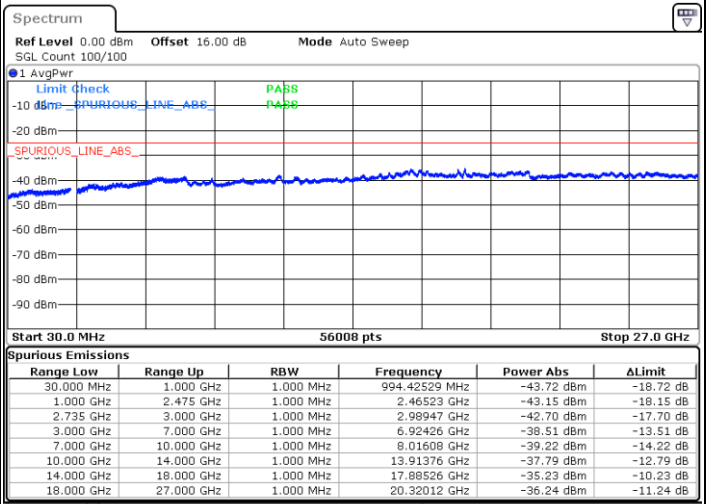

LTE Band 41C / 15MHz+20MHz

16QAM

Highest Channel / 1RB0 and 1RB99

Highest Channel / 1RB74 and 1RB0

Date: 7.OCT.2020 10:31:31

Date: 7.OCT.2020 10:26:23

Highest Channel / FullIRB

N/A

Date: 7.OCT.2020 10:34:36

LTE Band 41C / 20MHz+5MHz

16QAM

Lowest Channel / 1RB0 and 1RB24

Lowest Channel / 1RB99 and 1RB0

Date: 5.OCT.2020 08:45:14

Date: 5.OCT.2020 08:42:10

Lowest Channel / FullRB

N/A

Date: 5.OCT.2020 08:50:22

LTE Band 41C / 20MHz+5MHz

16QAM

Middle Channel / 1RB0 and 1RB24

Middle Channel / 1RB99 and 1RB0

Date: 5.OCT.2020 09:12:36

Date: 5.OCT.2020 09:15:40