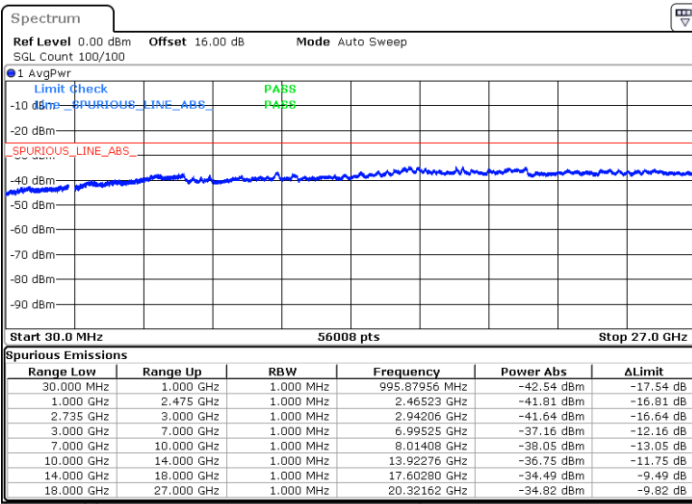

Date: 6.OCT.2020 09:19:09

Lowest Channel / FullIRB

N/A

Date: 6.OCT.2020 09:27:20

LTE Band 41C / 15MHz+15MHz

16QAM

Middle Channel / 1RB0 and 1RB74

Middle Channel / 1RB74 and 1RB0

Date: 6.OCT.2020 16:30:10

Date: 6.OCT.2020 16:33:14

Middle Channel / FullIRB

N/A

Date: 6.OCT.2020 16:25:02

LTE Band 41C / 15MHz+15MHz

16QAM

Highest Channel / 1RB0 and 1RB74

Highest Channel / 1RB74 and 1RB0

Date: 6.OCT.2020 16:51:33

Date: 6.OCT.2020 16:46:26

Highest Channel / FullIRB

N/A

Date: 6.OCT.2020 16:54:38

LTE Band 41C / 15MHz+20MHz

16QAM

Lowest Channel / 1RB0 and 1RB99

Lowest Channel / 1RB74 and 1RB0

Date: 7.OCT.2020 09:47:56

Date: 7.OCT.2020 09:44:51

Lowest Channel / FullIRB

N/A

Date: 7.OCT.2020 09:53:04

LTE Band 41C / 15MHz+20MHz