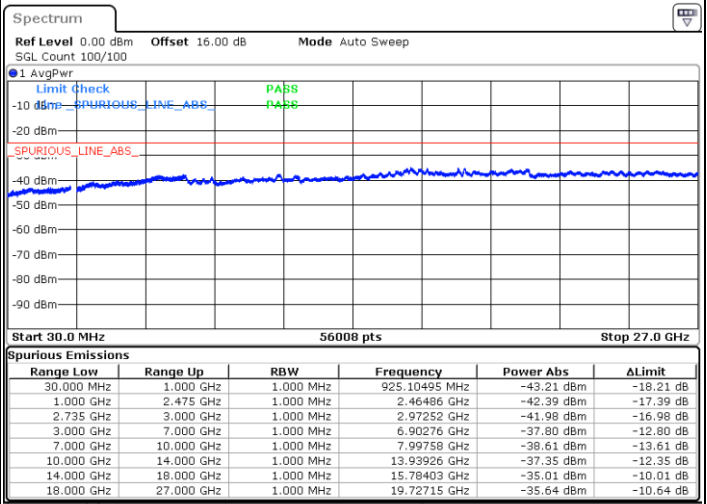

Middle Channel / 1RB99 and 1RB0

Date: 4.OCT.2020 18:40:06

Date: 4.OCT.2020 18:41:07

Middle Channel / FullIRB

N/A

Date: 4.OCT.2020 18:32:56

LTE Band 41C / 20MHz+20MHz

QPSK

Highest Channel / 1RB0 and 1RB99

Highest Channel / 1RB99 and 1RB0

Date: 4.OCT.2020 19:22:25

Date: 4.OCT.2020 19:15:14

Highest Channel / FullIRB

N/A

Date: 4.OCT.2020 19:23:26

LTE Band 41C / 5MHz+20MHz

16QAM

Lowest Channel / 1RB0 and 1RB99

Lowest Channel / 1RB24 and 1RB0

Date: 4.OCT.2020 21:11:00

Date: 4.OCT.2020 21:07:56

Lowest Channel / FullIRB

N/A

Date: 4.OCT.2020 21:16:08