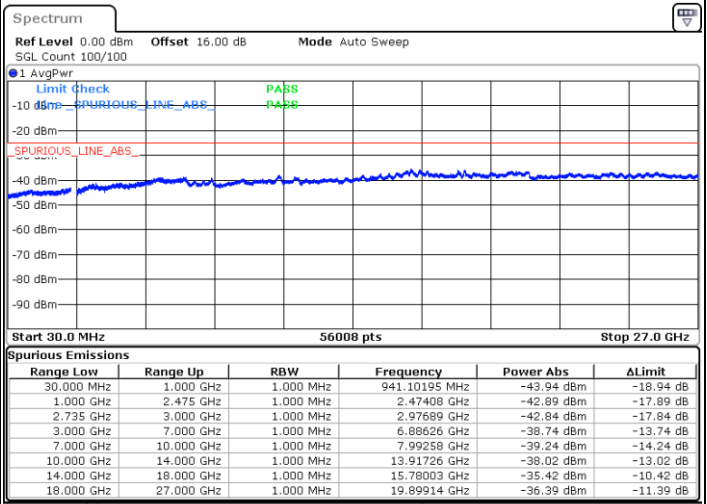

N/A

Date: 4.OCT.2020 21:44:04

LTE Band 41C / 10MHz+15MHz

16QAM

Lowest Channel / 1RB0 and 1RB74

Lowest Channel / 1RB49 and 1RB0

Date: 5.OCT.2020 10:37:11

Date: 5.OCT.2020 10:34:06

Lowest Channel / FullIRB

N/A

Date: 5.OCT.2020 10:42:18

LTE Band 41C / 10MHz+15MHz

16QAM

MiddleChannel / 1RB0 and 1RB74

Middle Channel / 1RB49 and 1RB0

Date: 5.OCT.2020 10:54:20

Date: 5.OCT.2020 10:57:24

Middle Channel / FullIRB

N/A

Date: 5.OCT.2020 10:49:12

LTE Band 41C / 10MHz+15MHz

16QAM

Highest Channel / 1RB0 and 1RB74

Highest Channel / 1RB49 and 1RB0

Date: 5.OCT.2020 11:16:57

Date: 5.OCT.2020 11:11:50

Highest Channel / FullIRB

N/A

Date: 5.OCT.2020 11:20:02

LTE Band 41C / 10MHz+20MHz

16QAM

Lowest Channel / 1RB0 and 1RB99