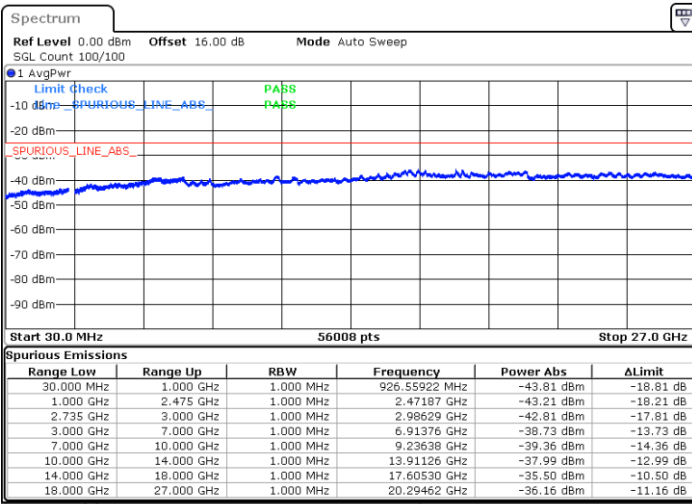

LTE Band 41C / 15MHz+10MHz

16QAM

Lowest Channel / 1RB0 and 1RB49

Lowest Channel / 1RB74 and 1RB0

Date: 5.OCT.2020 13:24:56

Date: 5.OCT.2020 13:21:52

Lowest Channel / FullIRB

N/A

Date: 5.OCT.2020 13:30:04

LTE Band 41C / 15MHz+10MHz

16QAM

Middle Channel / 1RB0 and 1RB49

Middle Channel / 1RB74 and 1RB0

Date: 5.OCT.2020 13:47:13

Date: 5.OCT.2020 13:50:17

Middle Channel / FullIRB