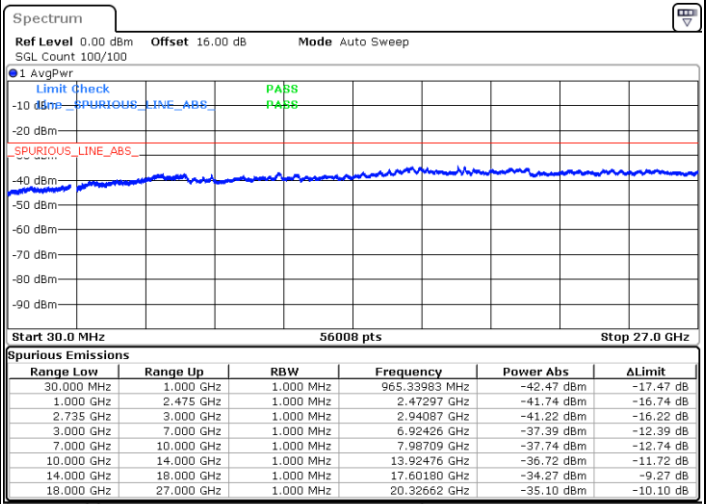

N/A

Date: 5.OCT.2020 13:42:06

LTE Band 41C / 15MHz+10MHz

16QAM

Highest Channel / 1RB0 and 1RB49

Highest Channel / 1RB74 and 1RB0

Date: 5.OCT.2020 14:32:21

Date: 5.OCT.2020 14:27:13

Highest Channel / FullIRB

N/A

Date: 5.OCT.2020 14:35:25

LTE Band 41C / 15MHz+15MHz

16QAM

Lowest Channel / 1RB0 and 1RB74

Lowest Channel / 1RB74 and 1RB0

Date: 6.OCT.2020 09:22:13

Date: 6.OCT.2020 09:19:09

Lowest Channel / FullIRB

N/A

Date: 6.OCT.2020 09:27:20

LTE Band 41C / 15MHz+15MHz

16QAM

Middle Channel / 1RB0 and 1RB74

Middle Channel / 1RB74 and 1RB0