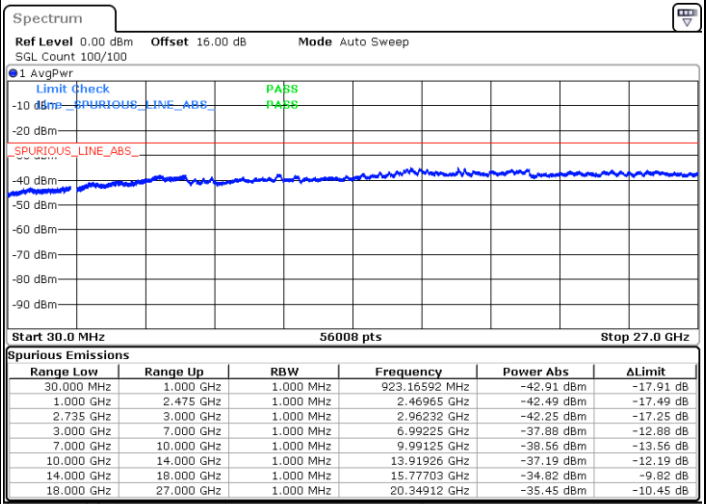

Date: 4.OCT.2020 17:58:03

Date: 4.OCT.2020 17:57:02

Lowest Channel / FullIRB

N/A

Date: 4.OCT.2020 18:05:13

LTE Band 41C / 20MHz+20MHz

QPSK

MiddleChannel / 1RB0 and 1RB99

Middle Channel / 1RB99 and 1RB0

Date: 4.OCT.2020 18:40:06

Date: 4.OCT.2020 18:41:07

Middle Channel / FullIRB

N/A

Date: 4.OCT.2020 18:32:56

LTE Band 41C / 20MHz+20MHz

QPSK

Highest Channel / 1RB0 and 1RB99

Highest Channel / 1RB99 and 1RB0

Date: 4.OCT.2020 19:22:25

Date: 4.OCT.2020 19:15:14

Highest Channel / FullIRB

N/A

Date: 4.OCT.2020 19:23:26

LTE Band 41C / 5MHz+20MHz