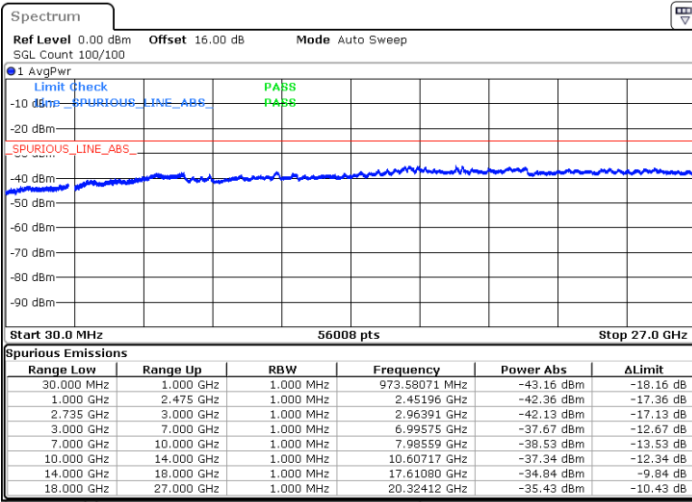

LTE Band 41C / 5MHz+20MHz

16QAM

Middle Channel / 1RB0 and 1RB99

Middle Channel / 1RB24 and 1RB0

Date: 4.OCT.2020 22:02:33

Date: 4.OCT.2020 22:05:37

Middle Channel / FullIRB

N/A

Date: 4.OCT.2020 21:55:29

LTE Band 41C / 5MHz+20MHz

16QAM

Highest Channel / 1RB0 and 1RB99

Highest Channel / 1RB24 and 1RB0

Date: 4.OCT.2020 21:40:59

Date: 4.OCT.2020 21:35:52

Highest Channel / FullIRB

N/A

Date: 4.OCT.2020 21:44:04

LTE Band 41C / 10MHz+15MHz

16QAM

Lowest Channel / 1RB0 and 1RB74

Lowest Channel / 1RB49 and 1RB0

Date: 5.OCT.2020 10:37:11

Date: 5.OCT.2020 10:34:06

Lowest Channel / FullIRB

N/A

Date: 5.OCT.2020 10:42:18

LTE Band 41C / 10MHz+15MHz

16QAM

MiddleChannel / 1RB0 and 1RB74

Middle Channel / 1RB49 and 1RB0

Date: 5.OCT.2020 10:54:20