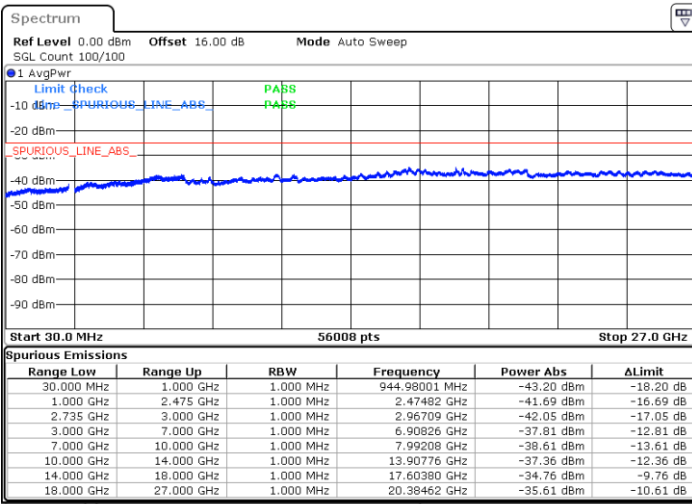

Middle Channel / 1RB99 and 1RB0

Date: 4.OCT.2020 18:40:06

Date: 4.OCT.2020 18:41:07

Middle Channel / FullIRB

N/A

Date: 4.OCT.2020 18:32:56

LTE Band 41C / 20MHz+20MHz

QPSK

Highest Channel / 1RB0 and 1RB99

Highest Channel / 1RB99 and 1RB0

Date: 4.OCT.2020 19:22:25

Date: 4.OCT.2020 19:15:14

Highest Channel / FullIRB

N/A

Date: 4.OCT.2020 19:23:26

LTE Band 41C / 5MHz+20MHz

16QAM

Lowest Channel / 1RB0 and 1RB99

Lowest Channel / 1RB24 and 1RB0

Date: 4.OCT.2020 21:11:00

Date: 4.OCT.2020 21:07:56

Lowest Channel / FullIRB

N/A

Date: 4.OCT.2020 21:16:08