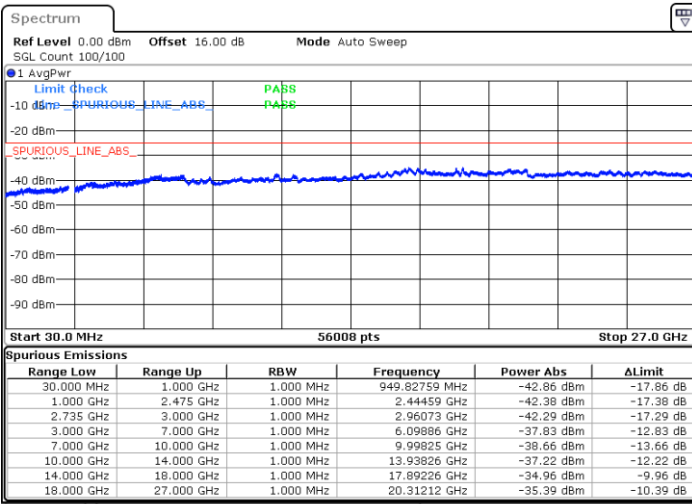

Date: 7.OCT.2020 11:54:24

Highest Channel / FullIRB

N/A

Date: 7.OCT.2020 12:02:36

LTE Band 41C / 20MHz+20MHz

QPSK

Lowest Channel / 1RB0 and 1RB99

Lowest Channel / 1RB99 and 1RB0

Date: 4.OCT.2020 17:58:03

Date: 4.OCT.2020 17:57:02

Lowest Channel / FullIRB

N/A

Date: 4.OCT.2020 18:05:13

LTE Band 41C / 20MHz+20MHz

QPSK

MiddleChannel / 1RB0 and 1RB99

Middle Channel / 1RB99 and 1RB0

Date: 4.OCT.2020 18:40:06

Date: 4.OCT.2020 18:41:07

Middle Channel / FullIRB

N/A

Date: 4.OCT.2020 18:32:56

LTE Band 41C / 20MHz+20MHz

QPSK

Highest Channel / 1RB0 and 1RB99

Highest Channel / 1RB99 and 1RB0

Date: 4.OCT.2020 19:22:25

Date: 4.OCT.2020 19:15:14

Highest Channel / FullIRB

N/A

Date: 4.OCT.2020 19:23:26

LTE Band 41C / 5MHz+20MHz