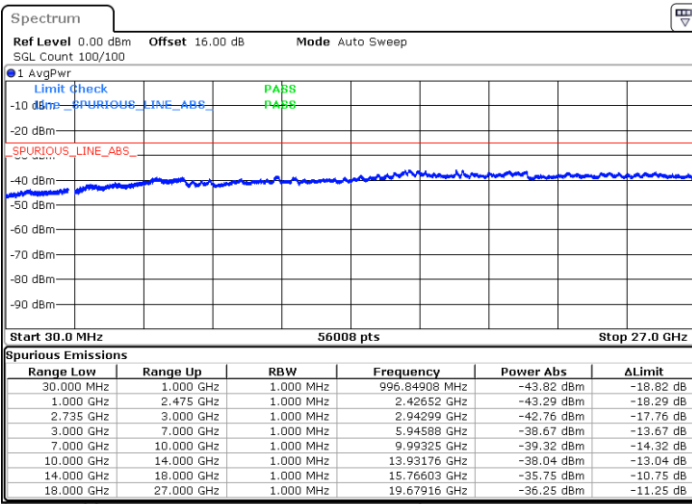

Middle Channel / 1RB0 and 1RB99

Middle Channel / 1RB49 and 1RB0

Date: 5.OCT.2020 15:45:42

Date: 5.OCT.2020 15:48:46

Middle Channel / FullIRB

N/A

Date: 5.OCT.2020 15:40:35

LTE Band 41C / 10MHz+20MHz

16QAM

Highest Channel / 1RB0 and 1RB99

Highest Channel / 1RB49 and 1RB0

Date: 5.OCT.2020 16:20:15

Date: 5.OCT.2020 16:15:07

Highest Channel / FullIRB

N/A

Date: 5.OCT.2020 16:23:19

LTE Band 41C / 15MHz+10MHz

16QAM

Lowest Channel / 1RB0 and 1RB49

Lowest Channel / 1RB74 and 1RB0

Date: 5.OCT.2020 13:24:56

Date: 5.OCT.2020 13:21:52

Lowest Channel / FullIRB

N/A