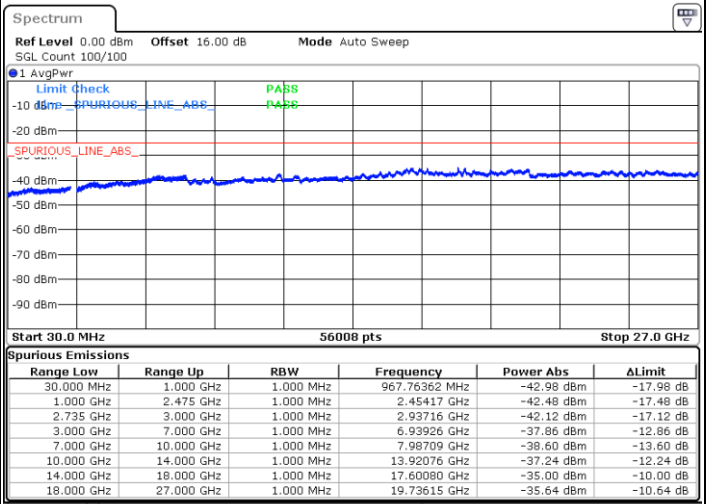

LTE Band 41C / 5MHz+20MHz

16QAM

Middle Channel / 1RB0 and 1RB99

Middle Channel / 1RB24 and 1RB0

Date: 4.OCT.2020 22:02:33

Date: 4.OCT.2020 22:05:37

Middle Channel / FullIRB

N/A

Date: 4.OCT.2020 21:55:29

LTE Band 41C / 5MHz+20MHz

16QAM

Highest Channel / 1RB0 and 1RB99

Highest Channel / 1RB24 and 1RB0

Date: 4.OCT.2020 21:40:59

Date: 4.OCT.2020 21:35:52

Highest Channel / FullIRB

N/A

Date: 4.OCT.2020 21:44:04

LTE Band 41C / 10MHz+15MHz

16QAM

Lowest Channel / 1RB0 and 1RB74

Lowest Channel / 1RB49 and 1RB0

Date: 5.OCT.2020 10:37:11

Date: 5.OCT.2020 10:34:06