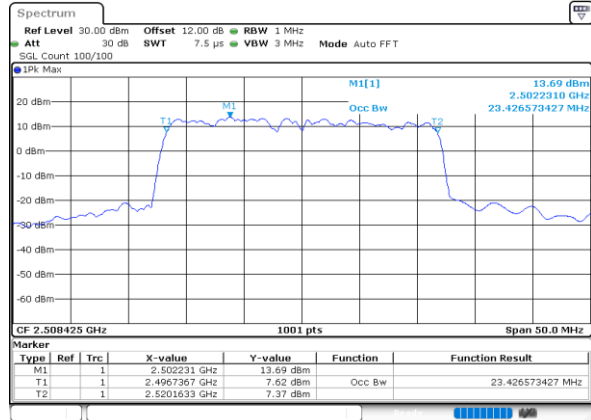

Mode	LTE Band 41C : 99%OBW(MHz)				
256QAM					
BW	5MHz+20MHz	10MHz+15MHz	10MHz+20MHz	15MHz+10MHz	15MHz+15MHz
Lowest CH	23.33	23.53	27.81	23.33	28.59
Middle CH	23.38	23.53	27.93	23.48	28.59
Highest CH	23.28	23.48	28.11	23.43	28.77
BW	15MHz+20MHz	20MHz+5MHz	20MHz+10MHz	20MHz+15MHz	20MHz+20MHz
Lowest CH	33.08	23.23	27.93	32.80	37.56
Middle CH	32.80	23.23	27.93	32.87	37.80
Highest CH	32.94	23.33	27.87	32.94	37.80

LTE Band 41C

QPSK

Lowest Channel / 5MHz+20MHz

Date: 4.OCT.2020 21:20:54

Lowest Channel / 10MHz+15MHz

Date: 5.OCT.2020 10:24:11

Middle Channel / 5MHz+20MHz

Date: 4.OCT.2020 21:17:17

Middle Channel / 10MHz+15MHz

Date: 5.OCT.2020 10:44:23

Highest Channel / 5MHz+20MHz

Date: 4.OCT.2020 21:25:26

Highest Channel / 10MHz+15MHz

Date: 5.OCT.2020 11:01:24

LTE Band 41C

QPSK