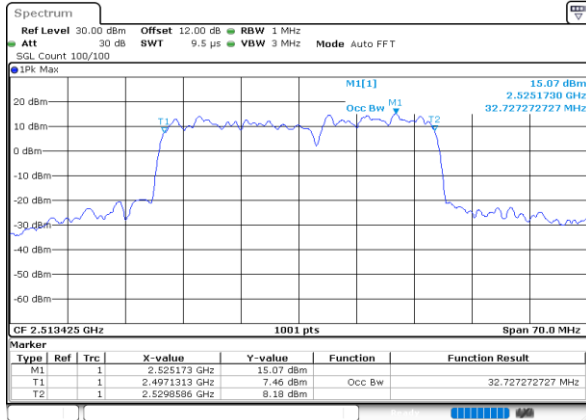

Highest Channel / 15MHz+20MHz

Date: 7.OCT.2020 10:17:11

LTE Band 41C

QPSK

Lowest Channel / 20MHz+5MHz

Date: 5.OCT.2020 08:51:57

Lowest Channel / 20MHz+10MHz

Date: 5.OCT.2020 17:08:37

Middle Channel / 20MHz+5MHz

Date: 5.OCT.2020 08:55:32

Middle Channel / 20MHz+10MHz

Date: 5.OCT.2020 17:12:31

Highest Channel / 20MHz+5MHz

Date: 5.OCT.2020 09:19:44

Highest Channel / 20MHz+10MHz

Date: 5.OCT.2020 17:29:29

LTE Band 41C

QPSK

Lowest Channel / 20MHz+15MHz

Date: 7.OCT.2020 11:25:21

Lowest Channel / 20MHz+20MHz

Date: 4.OCT.2020 18:25:21

Middle Channel / 20MHz+15MHz

Date: 7.OCT.2020 11:41:30