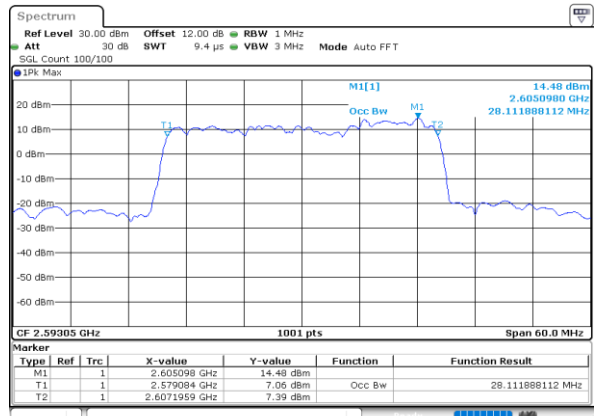

Highest Channel / 10MHz+20MHz

Date: 5.OCT.2020 15:52:37

Highest Channel / 15MHz+10MHz

Date: 5.OCT.2020 13:54:08

LTE Band 41C

QPSK

Lowest Channel / 15MHz+15MHz

Date: 6.OCT.2020 09:28:55

Lowest Channel / 15MHz+20MHz

Date: 7.OCT.2020 09:56:20

Middle Channel / 15MHz+15MHz

Date: 6.OCT.2020 16:35:49

Middle Channel / 15MHz+20MHz

Date: 7.OCT.2020 09:59:50

Highest Channel / 15MHz+15MHz

Date: 6.OCT.2020 16:58:00

Highest Channel / 15MHz+20MHz

Date: 7.OCT.2020 10:17:11

LTE Band 41C

QPSK

Lowest Channel / 20MHz+5MHz

Date: 5.OCT.2020 08:51:57

Lowest Channel / 20MHz+10MHz

Date: 5.OCT.2020 17:08:37

Middle Channel / 20MHz+5MHz

Date: 5.OCT.2020 08:55:32

Middle Channel / 20MHz+10MHz

Date: 5.OCT.2020 17:12:31

Highest Channel / 20MHz+5MHz

Date: 5.OCT.2020 09:19:44

Highest Channel / 20MHz+10MHz

Date: 5.OCT.2020 17:29:29