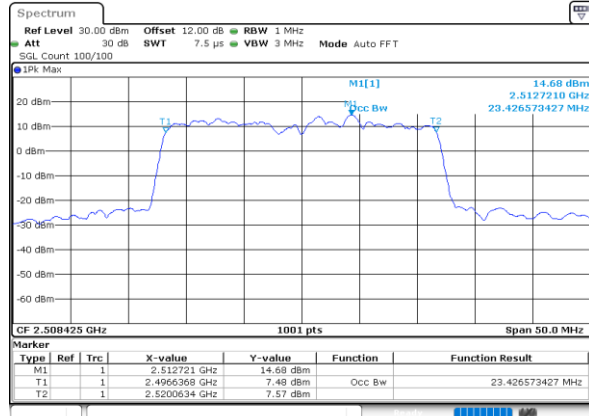

LTE Band 41C

QPSK

Lowest Channel / 20MHz+15MHz

Date: 7.OCT.2020 11:25:21

Lowest Channel / 20MHz+20MHz

Date: 4.OCT.2020 18:25:21

Middle Channel / 20MHz+15MHz

Date: 7.OCT.2020 11:41:30

Middle Channel / 20MHz+20MHz

Date: 4.OCT.2020 18:29:09

Highest Channel / 20MHz+15MHz

Date: 7.OCT.2020 11:46:02

Highest Channel / 20MHz+20MHz

Date: 4.OCT.2020 19:30:18

LTE Band 41C

16QAM

Lowest Channel / 5MHz+20MHz

Lowest Channel / 10MHz+15MHz

Middle Channel / 5MHz+20MHz

Middle Channel / 10MHz+15MHz

Highest Channel / 5MHz+20MHz

Highest Channel / 10MHz+15MHz

LTE Band 41C

16QAM