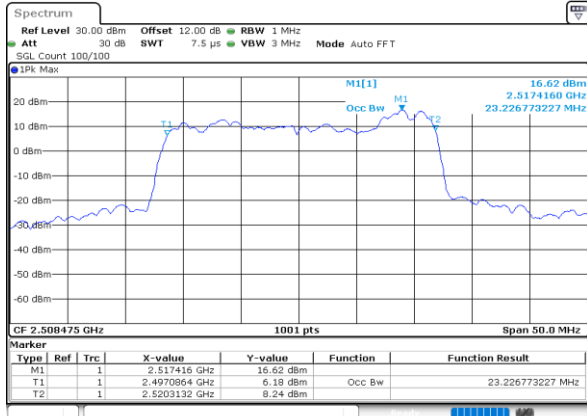

LTE Band 41C

64QAM

Lowest Channel / 15MHz+15MHz

Date: 6.OCT.2020 09:29:40

Lowest Channel / 15MHz+20MHz

Date: 7.OCT.2020 09:57:05

Middle Channel / 15MHz+15MHz

Date: 6.OCT.2020 16:36:34

Middle Channel / 15MHz+20MHz

Date: 7.OCT.2020 10:00:34

Highest Channel / 15MHz+15MHz

Date: 6.OCT.2020 16:57:15

Highest Channel / 15MHz+20MHz

Date: 7.OCT.2020 10:16:26

LTE Band 41C

64QAM

Lowest Channel / 20MHz+5MHz

Date: 5.OCT.2020 08:52:42

Lowest Channel / 20MHz+10MHz

Date: 5.OCT.2020 17:09:22

Middle Channel / 20MHz+5MHz

Date: 5.OCT.2020 08:56:17

Middle Channel / 20MHz+10MHz

Date: 5.OCT.2020 17:13:15

Highest Channel / 20MHz+5MHz

Date: 5.OCT.2020 09:18:59

Highest Channel / 20MHz+10MHz

Date: 5.OCT.2020 17:28:45

LTE Band 41C

64QAM

Lowest Channel / 20MHz+15MHz

Date: 7.OCT.2020 11:26:05