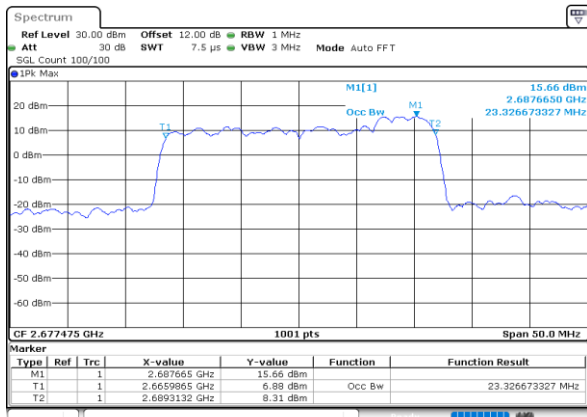

Highest Channel / 15MHz+20MHz

Date: 7.OCT.2020 10:17:11

LTE Band 41C

QPSK

Lowest Channel / 20MHz+5MHz

Date: 5.OCT.2020 08:51:57

Lowest Channel / 20MHz+10MHz

Date: 5.OCT.2020 17:08:37

Middle Channel / 20MHz+5MHz

Date: 5.OCT.2020 08:55:32

Middle Channel / 20MHz+10MHz

Date: 5.OCT.2020 17:12:31

Highest Channel / 20MHz+5MHz

Date: 5.OCT.2020 09:19:44

Highest Channel / 20MHz+10MHz

Date: 5.OCT.2020 17:29:29

LTE Band 41C

QPSK

Lowest Channel / 20MHz+15MHz

Date: 7.OCT.2020 11:25:21

Lowest Channel / 20MHz+20MHz

Date: 4.OCT.2020 18:25:21

Middle Channel / 20MHz+15MHz

Date: 7.OCT.2020 11:41:30

Middle Channel / 20MHz+20MHz

Date: 4.OCT.2020 18:29:09

Highest Channel / 20MHz+15MHz

Date: 7.OCT.2020 11:46:02

Highest Channel / 20MHz+20MHz

Date: 4.OCT.2020 19:30:18

LTE Band 41C

16QAM