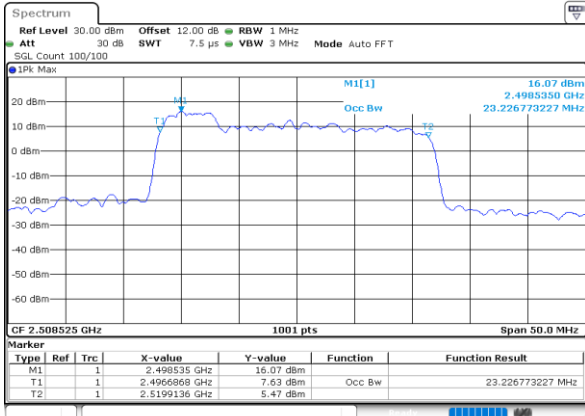

LTE Band 41C

QPSK

Lowest Channel / 20MHz+15MHz

Date: 7.OCT.2020 11:25:21

Lowest Channel / 20MHz+20MHz

Date: 4.OCT.2020 18:25:21

Middle Channel / 20MHz+15MHz

Date: 7.OCT.2020 11:41:30

Middle Channel / 20MHz+20MHz

Date: 4.OCT.2020 18:29:09

Highest Channel / 20MHz+15MHz

Date: 7.OCT.2020 11:46:02

Highest Channel / 20MHz+20MHz

Date: 4.OCT.2020 19:30:18

LTE Band 41C

16QAM

Lowest Channel / 5MHz+20MHz

Lowest Channel / 10MHz+15MHz

Middle Channel / 5MHz+20MHz

Middle Channel / 10MHz+15MHz

Highest Channel / 5MHz+20MHz

Highest Channel / 10MHz+15MHz

LTE Band 41C

16QAM