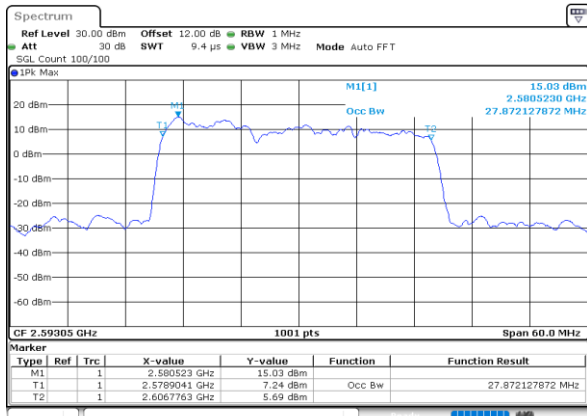

LTE Band 41C

64QAM

Lowest Channel / 5MHz+20MHz

Lowest Channel / 10MHz+15MHz

Middle Channel / 5MHz+20MHz

Middle Channel / 10MHz+15MHz

Highest Channel / 5MHz+20MHz

Highest Channel / 10MHz+15MHz

LTE Band 41C

64QAM

Lowest Channel / 10MHz+20MHz

Lowest Channel / 15MHz+10MHz

Middle Channel / 10MHz+20MHz

Middle Channel / 15MHz+10MHz

Highest Channel / 10MHz+20MHz

Highest Channel / 15MHz+10MHz

LTE Band 41C

64QAM

Lowest Channel / 15MHz+15MHz

Date: 6.OCT.2020 09:29:40

Lowest Channel / 15MHz+20MHz

Date: 7.OCT.2020 09:57:05

Middle Channel / 15MHz+15MHz

Date: 6.OCT.2020 16:36:34

Middle Channel / 15MHz+20MHz

Date: 7.OCT.2020 10:00:34

Highest Channel / 15MHz+15MHz

Date: 6.OCT.2020 16:57:15

Highest Channel / 15MHz+20MHz

Date: 7.OCT.2020 10:16:26

LTE Band 41C

64QAM