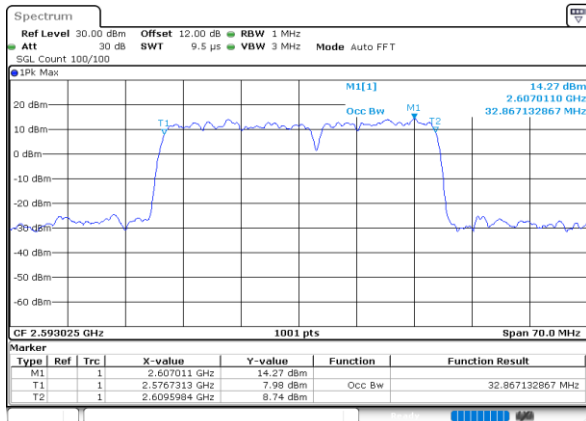

LTE Band 41C

QPSK

Lowest Channel / 20MHz+15MHz

Date: 7.OCT.2020 11:25:21

Lowest Channel / 20MHz+20MHz

Date: 4.OCT.2020 18:25:21

Middle Channel / 20MHz+15MHz

Date: 7.OCT.2020 11:41:30

Middle Channel / 20MHz+20MHz

Date: 4.OCT.2020 18:29:09

Highest Channel / 20MHz+15MHz

Date: 7.OCT.2020 11:46:02

Highest Channel / 20MHz+20MHz

Date: 4.OCT.2020 19:30:18

LTE Band 41C

16QAM