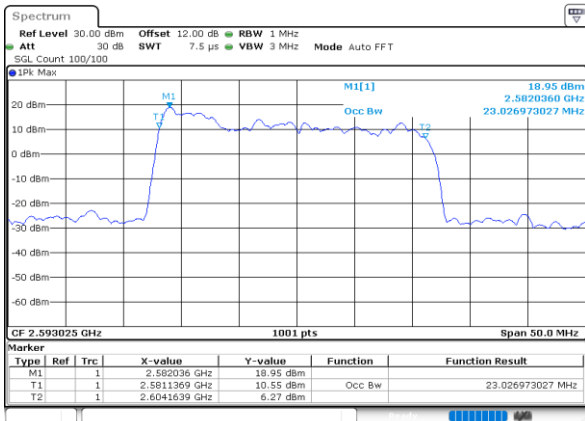

Middle Channel / 20MHz+15MHz

Date: 7.OCT.2020 11:41:53

Middle Channel / 20MHz+20MHz

Date: 4.OCT.2020 18:29:32

Highest Channel / 20MHz+15MHz

Date: 7.OCT.2020 11:45:39

Highest Channel / 20MHz+20MHz

Date: 4.OCT.2020 19:29:56

LTE Band 41C

64QAM

Lowest Channel / 5MHz+20MHz

Lowest Channel / 10MHz+15MHz

Middle Channel / 5MHz+20MHz

Middle Channel / 10MHz+15MHz

Highest Channel / 5MHz+20MHz

Highest Channel / 10MHz+15MHz

LTE Band 41C

64QAM

Lowest Channel / 10MHz+20MHz

Lowest Channel / 15MHz+10MHz

Middle Channel / 10MHz+20MHz

Middle Channel / 15MHz+10MHz

Highest Channel / 10MHz+20MHz

Highest Channel / 15MHz+10MHz