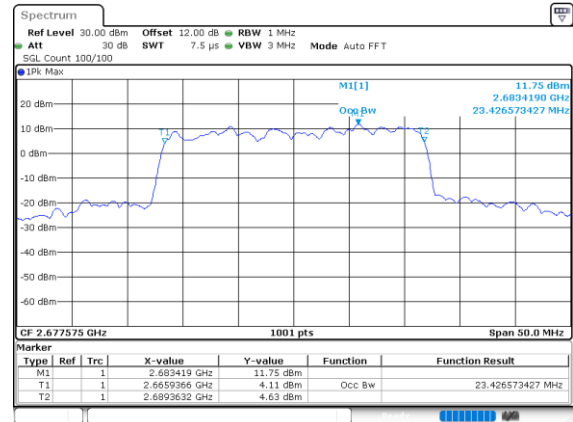

Highest Channel / 5MHz+20MHz

Highest Channel / 10MHz+15MHz

LTE Band 41C

256QAM

Lowest Channel / 10MHz+20MHz

Date: 5.OCT.2020 15:33:15

Lowest Channel / 15MHz+10MHz

Date: 5.OCT.2020 13:33:33

Middle Channel / 10MHz+20MHz

Date: 5.OCT.2020 15:36:53

Middle Channel / 15MHz+10MHz

Date: 5.OCT.2020 13:37:13

Highest Channel / 10MHz+20MHz

Date: 5.OCT.2020 15:53:00

Highest Channel / 15MHz+10MHz

Date: 5.OCT.2020 13:54:31