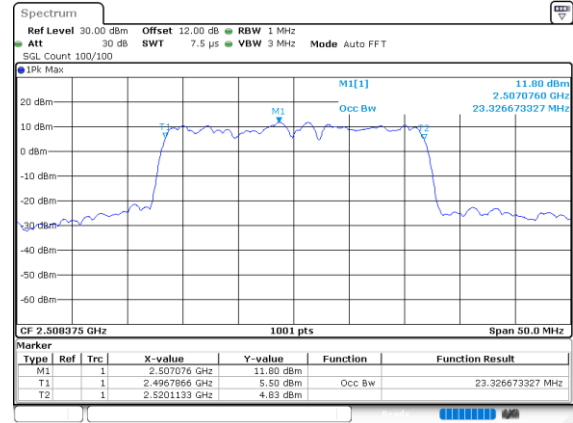

Highest Channel / 20MHz+20MHz

Date: 4.OCT.2020 19:29:33

LTE Band 41C

256QAM

Lowest Channel / 5MHz+20MHz

Lowest Channel / 10MHz+15MHz

Middle Channel / 5MHz+20MHz

Middle Channel / 10MHz+15MHz

Highest Channel / 5MHz+20MHz

Highest Channel / 10MHz+15MHz

LTE Band 41C

256QAM

Lowest Channel / 10MHz+20MHz

Date: 5.OCT.2020 15:33:15

Lowest Channel / 15MHz+10MHz

Date: 5.OCT.2020 13:33:33

Middle Channel / 10MHz+20MHz

Date: 5.OCT.2020 15:36:53

Middle Channel / 15MHz+10MHz

Date: 5.OCT.2020 13:37:13

Highest Channel / 10MHz+20MHz

Date: 5.OCT.2020 15:53:00

Highest Channel / 15MHz+10MHz

Date: 5.OCT.2020 13:54:31