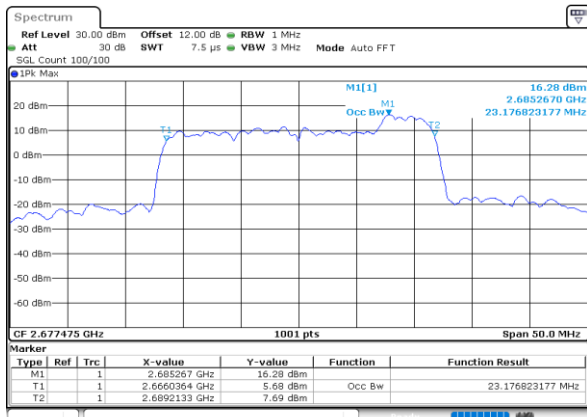

Lowest Channel / 15MHz+20MHz

Date: 7.OCT.2020 09:56:42

Middle Channel / 15MHz+15MHz

Date: 6.OCT.2020 16:36:11

Middle Channel / 15MHz+20MHz

Date: 7.OCT.2020 10:00:12

Highest Channel / 15MHz+15MHz

Date: 6.OCT.2020 16:57:38

Highest Channel / 15MHz+20MHz

Date: 7.OCT.2020 10:16:49

LTE Band 41C

16QAM

Lowest Channel / 20MHz+5MHz

Lowest Channel / 20MHz+10MHz

Middle Channel / 20MHz+5MHz

Middle Channel / 20MHz+10MHz

Highest Channel / 20MHz+5MHz

Highest Channel / 20MHz+10MHz

LTE Band 41C

16QAM

Lowest Channel / 20MHz+15MHz

Date: 7.OCT.2020 11:25:43

Lowest Channel / 20MHz+20MHz

Date: 4.OCT.2020 18:25:44