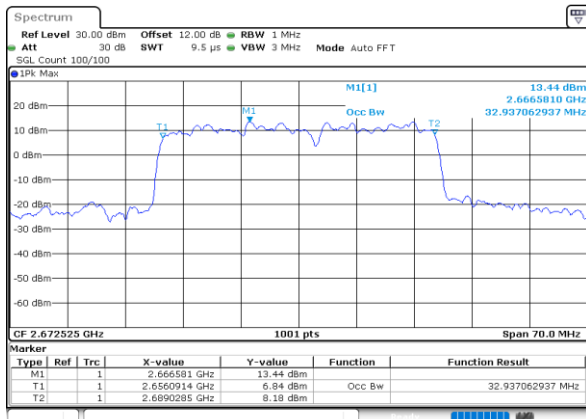

Highest Channel / 20MHz+5MHz

Date: 5.OCT.2020 09:18:59

Highest Channel / 20MHz+10MHz

Date: 5.OCT.2020 17:28:45

LTE Band 41C

64QAM

Lowest Channel / 20MHz+15MHz

Date: 7.OCT.2020 11:26:05

Lowest Channel / 20MHz+20MHz

Date: 4.OCT.2020 18:26:06

Middle Channel / 20MHz+15MHz

Date: 7.OCT.2020 11:42:15

Middle Channel / 20MHz+20MHz

Date: 4.OCT.2020 18:29:54

Highest Channel / 20MHz+15MHz

Date: 7.OCT.2020 11:45:17

Highest Channel / 20MHz+20MHz

Date: 4.OCT.2020 19:29:33

LTE Band 41C

256QAM

Lowest Channel / 5MHz+20MHz

Lowest Channel / 10MHz+15MHz

Middle Channel / 5MHz+20MHz

Middle Channel / 10MHz+15MHz