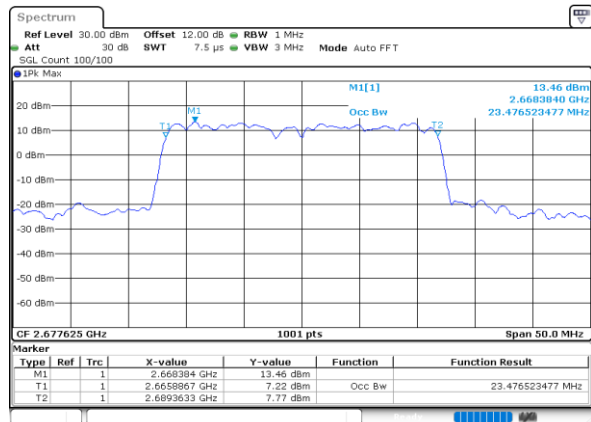

LTE Band 41C

QPSK

Lowest Channel / 5MHz+20MHz

Date: 4.OCT.2020 21:20:54

Lowest Channel / 10MHz+15MHz

Date: 5.OCT.2020 10:24:11

Middle Channel / 5MHz+20MHz

Date: 4.OCT.2020 21:17:17

Middle Channel / 10MHz+15MHz

Date: 5.OCT.2020 10:44:23

Highest Channel / 5MHz+20MHz

Date: 4.OCT.2020 21:25:26

Highest Channel / 10MHz+15MHz

Date: 5.OCT.2020 11:01:24

LTE Band 41C

QPSK

Lowest Channel / 10MHz+20MHz

Date: 5.OCT.2020 15:32:08

Lowest Channel / 15MHz+10MHz

Date: 5.OCT.2020 13:32:26

Middle Channel / 10MHz+20MHz

Date: 5.OCT.2020 15:35:47

Middle Channel / 15MHz+10MHz

Date: 5.OCT.2020 13:36:06

Highest Channel / 10MHz+20MHz

Date: 5.OCT.2020 15:52:37

Highest Channel / 15MHz+10MHz

Date: 5.OCT.2020 13:54:08

LTE Band 41C

QPSK

Lowest Channel / 15MHz+15MHz

Date: 6.OCT.2020 09:28:55