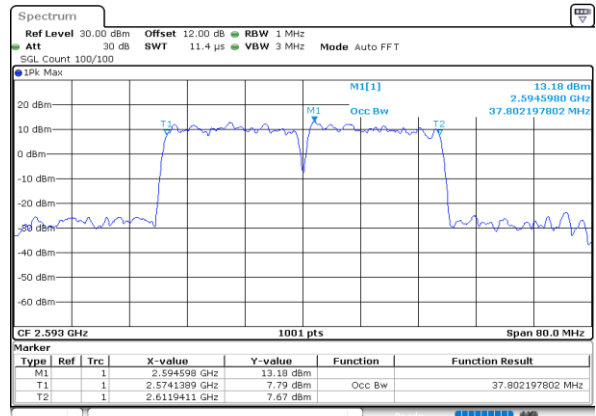

Highest Channel / 20MHz+5MHz

Date: 5.OCT.2020 09:18:59

Highest Channel / 20MHz+10MHz

Date: 5.OCT.2020 17:28:45

LTE Band 41C

64QAM

Lowest Channel / 20MHz+15MHz

Date: 7.OCT.2020 11:26:05

Lowest Channel / 20MHz+20MHz

Date: 4.OCT.2020 18:26:06

Middle Channel / 20MHz+15MHz

Date: 7.OCT.2020 11:42:15

Middle Channel / 20MHz+20MHz

Date: 4.OCT.2020 18:29:54

Highest Channel / 20MHz+15MHz

Date: 7.OCT.2020 11:45:17

Highest Channel / 20MHz+20MHz

Date: 4.OCT.2020 19:29:33

LTE Band 41C

256QAM

Lowest Channel / 5MHz+20MHz

Lowest Channel / 10MHz+15MHz

Middle Channel / 5MHz+20MHz

Middle Channel / 10MHz+15MHz