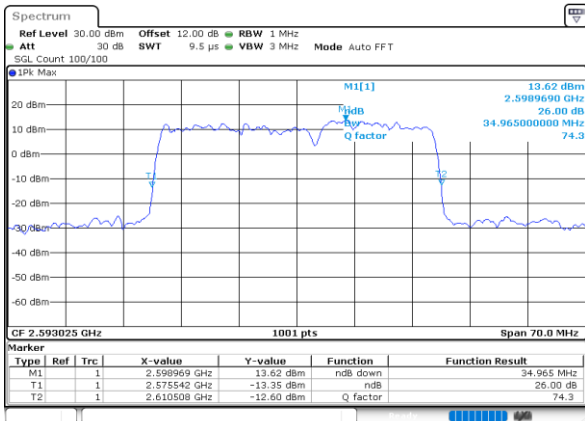

LTE Band 41C

64QAM

Lowest Channel / 20MHz+15MHz

Date: 7.OCT.2020 11:27:12

Lowest Channel / 20MHz+20MHz

Date: 4.OCT.2020 18:27:13

Middle Channel / 20MHz+15MHz

Date: 7.OCT.2020 11:43:22

Middle Channel / 20MHz+20MHz

Date: 4.OCT.2020 18:31:00

Highest Channel / 20MHz+15MHz

Date: 7.OCT.2020 11:47:31

Highest Channel / 20MHz+20MHz

Date: 4.OCT.2020 19:31:47

LTE Band 41C

256QAM