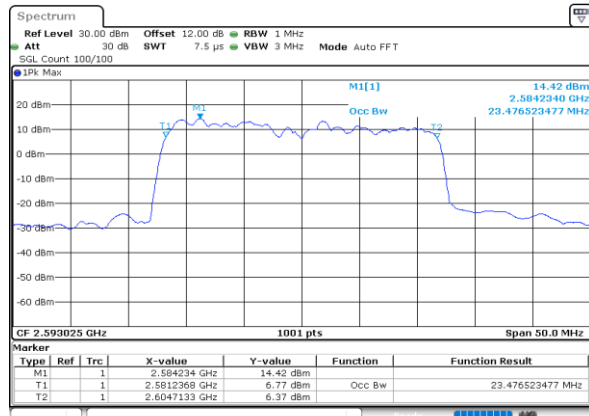

Middle Channel / 20MHz+20MHz

Date: 4.OCT.2020 18:29:09

Highest Channel / 20MHz+15MHz

Date: 7.OCT.2020 11:46:02

Highest Channel / 20MHz+20MHz

Date: 4.OCT.2020 19:30:18

LTE Band 41C

16QAM

Lowest Channel / 5MHz+20MHz

Lowest Channel / 10MHz+15MHz

Middle Channel / 5MHz+20MHz

Middle Channel / 10MHz+15MHz

Highest Channel / 5MHz+20MHz

Highest Channel / 10MHz+15MHz

LTE Band 41C

16QAM

Lowest Channel / 10MHz+20MHz

Date: 5.OCT.2020 15:32:30

Lowest Channel / 15MHz+10MHz

Date: 5.OCT.2020 13:32:48

Middle Channel / 10MHz+20MHz

Date: 5.OCT.2020 15:36:09

Middle Channel / 15MHz+10MHz

Date: 5.OCT.2020 13:36:28

Highest Channel / 10MHz+20MHz

Date: 5.OCT.2020 15:52:15

Highest Channel / 15MHz+10MHz

Date: 5.OCT.2020 13:53:46

LTE Band 41C

16QAM

Lowest Channel / 15MHz+15MHz

Date: 6.OCT.2020 09:29:18