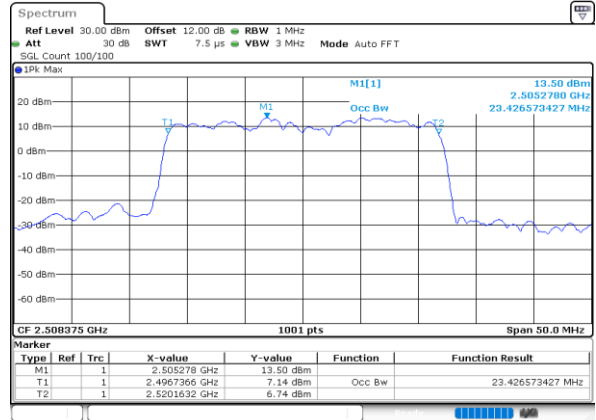

Middle Channel / 20MHz+20MHz

Date: 4.OCT.2020 18:29:09

Highest Channel / 20MHz+15MHz

Date: 7.OCT.2020 11:46:02

Highest Channel / 20MHz+20MHz

Date: 4.OCT.2020 19:30:18

LTE Band 41C

16QAM

Lowest Channel / 5MHz+20MHz

Lowest Channel / 10MHz+15MHz

Middle Channel / 5MHz+20MHz

Middle Channel / 10MHz+15MHz

Highest Channel / 5MHz+20MHz

Highest Channel / 10MHz+15MHz

LTE Band 41C

16QAM

Lowest Channel / 10MHz+20MHz

Date: 5.OCT.2020 15:32:30

Lowest Channel / 15MHz+10MHz

Date: 5.OCT.2020 13:32:48

Middle Channel / 10MHz+20MHz

Date: 5.OCT.2020 15:36:09

Middle Channel / 15MHz+10MHz

Date: 5.OCT.2020 13:36:28

Highest Channel / 10MHz+20MHz

Date: 5.OCT.2020 15:52:15

Highest Channel / 15MHz+10MHz

Date: 5.OCT.2020 13:53:46

LTE Band 41C

16QAM

Lowest Channel / 15MHz+15MHz

Date: 6.OCT.2020 09:29:18