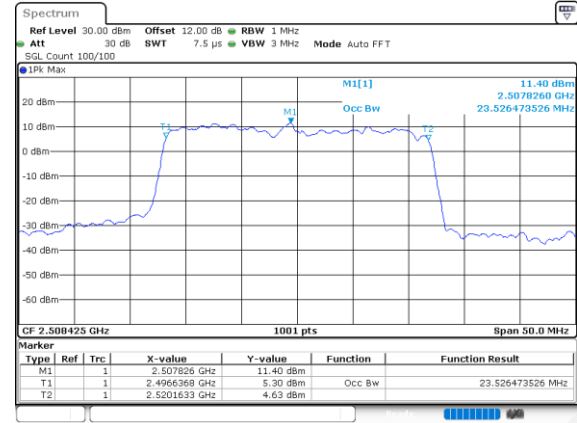

Lowest Channel / 20MHz+20MHz

Date: 4.OCT.2020 18:26:06

Middle Channel / 20MHz+15MHz

Date: 7.OCT.2020 11:42:15

Middle Channel / 20MHz+20MHz

Date: 4.OCT.2020 18:29:54

Highest Channel / 20MHz+15MHz

Date: 7.OCT.2020 11:45:17

Highest Channel / 20MHz+20MHz

Date: 4.OCT.2020 19:29:33

LTE Band 41C

256QAM

Lowest Channel / 5MHz+20MHz

Lowest Channel / 10MHz+15MHz

Middle Channel / 5MHz+20MHz

Middle Channel / 10MHz+15MHz

Highest Channel / 5MHz+20MHz

Highest Channel / 10MHz+15MHz

LTE Band 41C

256QAM

Lowest Channel / 10MHz+20MHz

Date: 5.OCT.2020 15:33:15

Lowest Channel / 15MHz+10MHz

Date: 5.OCT.2020 13:33:33