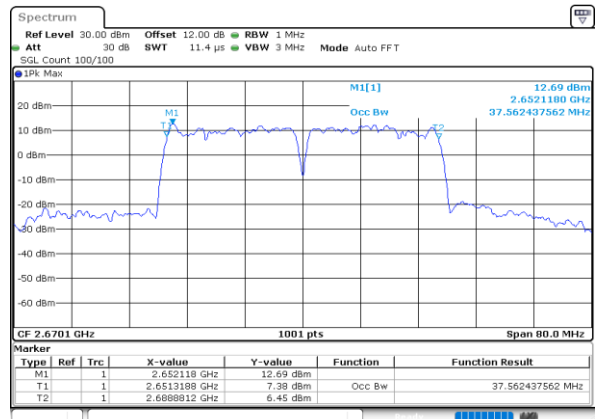

Highest Channel / 20MHz+5MHz

Date: 5.OCT.2020 09:18:59

Highest Channel / 20MHz+10MHz

Date: 5.OCT.2020 17:28:45

LTE Band 41C

64QAM

Lowest Channel / 20MHz+15MHz

Date: 7.OCT.2020 11:26:05

Lowest Channel / 20MHz+20MHz

Date: 4.OCT.2020 18:26:06

Middle Channel / 20MHz+15MHz

Date: 7.OCT.2020 11:42:15

Middle Channel / 20MHz+20MHz

Date: 4.OCT.2020 18:29:54

Highest Channel / 20MHz+15MHz

Date: 7.OCT.2020 11:45:17

Highest Channel / 20MHz+20MHz

Date: 4.OCT.2020 19:29:33

LTE Band 41C

256QAM

Lowest Channel / 5MHz+20MHz

Lowest Channel / 10MHz+15MHz

Middle Channel / 5MHz+20MHz

Middle Channel / 10MHz+15MHz