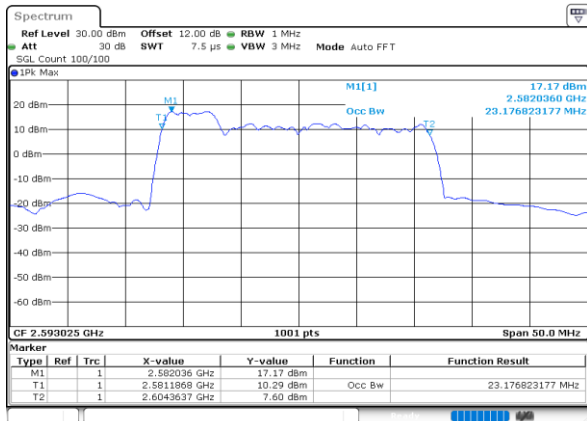

LTE Band 41C

QPSK

Lowest Channel / 5MHz+20MHz

Date: 4.OCT.2020 21:20:54

Lowest Channel / 10MHz+15MHz

Date: 5.OCT.2020 10:24:11

Middle Channel / 5MHz+20MHz

Date: 4.OCT.2020 21:17:17

Middle Channel / 10MHz+15MHz

Date: 5.OCT.2020 10:44:23

Highest Channel / 5MHz+20MHz

Date: 4.OCT.2020 21:25:26

Highest Channel / 10MHz+15MHz

Date: 5.OCT.2020 11:01:24

LTE Band 41C

QPSK