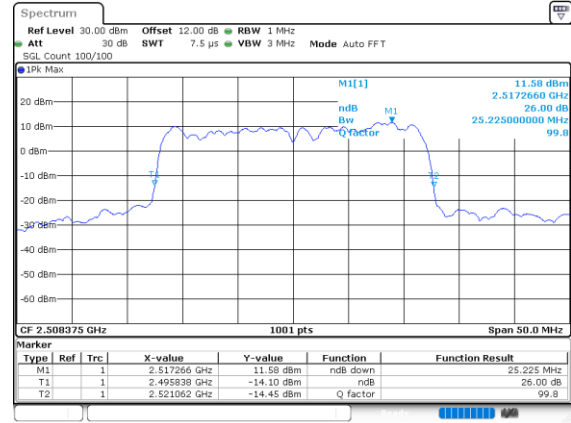

Lowest Channel / 15MHz+10MHz

Date: 5.OCT.2020 13:33:55