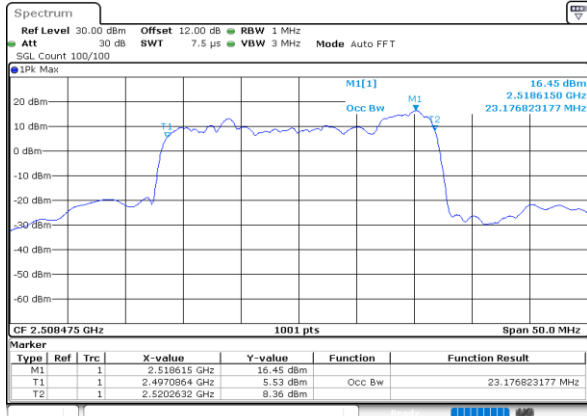

Highest Channel / 10MHz+20MHz

Date: 5.OCT.2020 15:52:15

Highest Channel / 15MHz+10MHz

Date: 5.OCT.2020 13:53:46

LTE Band 41C

16QAM

Lowest Channel / 15MHz+15MHz

Date: 6.OCT.2020 09:29:18

Lowest Channel / 15MHz+20MHz

Date: 7.OCT.2020 09:56:42

Middle Channel / 15MHz+15MHz

Date: 6.OCT.2020 16:36:11

Middle Channel / 15MHz+20MHz

Date: 7.OCT.2020 10:00:12

Highest Channel / 15MHz+15MHz

Date: 6.OCT.2020 16:57:38

Highest Channel / 15MHz+20MHz

Date: 7.OCT.2020 10:16:49

LTE Band 41C

16QAM

Lowest Channel / 20MHz+5MHz

Lowest Channel / 20MHz+10MHz

Middle Channel / 20MHz+5MHz

Middle Channel / 20MHz+10MHz

Highest Channel / 20MHz+5MHz

Highest Channel / 20MHz+10MHz

LTE Band 41C

16QAM

Lowest Channel / 20MHz+15MHz

Date: 7.OCT.2020 11:25:43

Lowest Channel / 20MHz+20MHz

Date: 4.OCT.2020 18:25:44