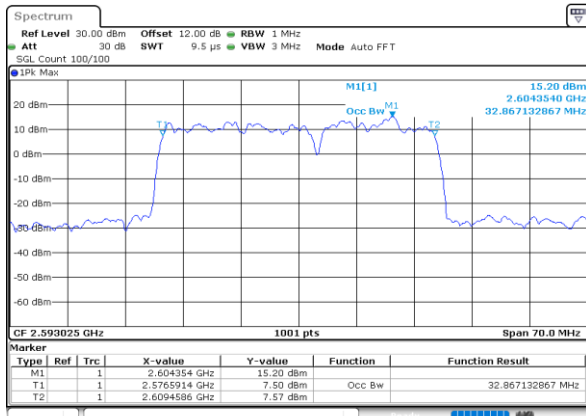

Lowest Channel / 20MHz+5MHz

Date: 5.OCT.2020 08:52:42

Lowest Channel / 20MHz+10MHz

Date: 5.OCT.2020 17:09:22

Middle Channel / 20MHz+5MHz

Date: 5.OCT.2020 08:56:17

Middle Channel / 20MHz+10MHz

Date: 5.OCT.2020 17:13:15

Highest Channel / 20MHz+5MHz

Date: 5.OCT.2020 09:18:59

Highest Channel / 20MHz+10MHz

Date: 5.OCT.2020 17:28:45

LTE Band 41C

64QAM

Lowest Channel / 20MHz+15MHz

Date: 7.OCT.2020 11:26:05

Lowest Channel / 20MHz+20MHz

Date: 4.OCT.2020 18:26:06

Middle Channel / 20MHz+15MHz

Date: 7.OCT.2020 11:42:15

Middle Channel / 20MHz+20MHz

Date: 4.OCT.2020 18:29:54

Highest Channel / 20MHz+15MHz

Date: 7.OCT.2020 11:45:17