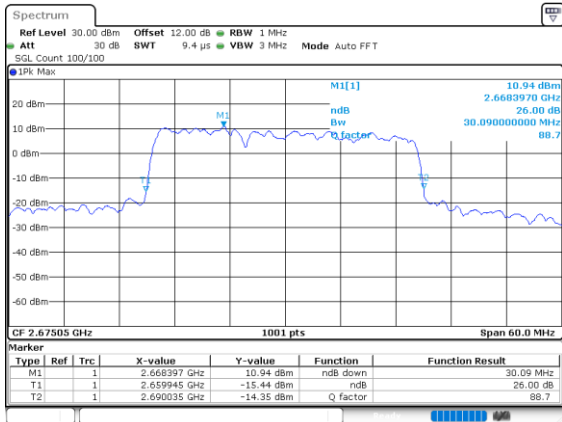

Highest Channel / 10MHz+20MHz

Date: 5.OCT.2020 15:54:29