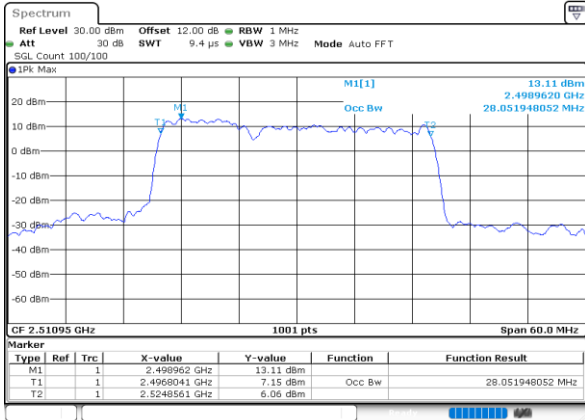

Middle Channel / 20MHz+20MHz

Date: 4.OCT.2020 18:29:09

Highest Channel / 20MHz+15MHz

Date: 7.OCT.2020 11:46:02

Highest Channel / 20MHz+20MHz

Date: 4.OCT.2020 19:30:18

LTE Band 41C

16QAM

Lowest Channel / 5MHz+20MHz

Lowest Channel / 10MHz+15MHz

Middle Channel / 5MHz+20MHz

Middle Channel / 10MHz+15MHz

Highest Channel / 5MHz+20MHz

Highest Channel / 10MHz+15MHz

LTE Band 41C

16QAM

Lowest Channel / 10MHz+20MHz

Date: 5.OCT.2020 15:32:30

Lowest Channel / 15MHz+10MHz

Date: 5.OCT.2020 13:32:48

Middle Channel / 10MHz+20MHz

Date: 5.OCT.2020 15:36:09

Middle Channel / 15MHz+10MHz

Date: 5.OCT.2020 13:36:28