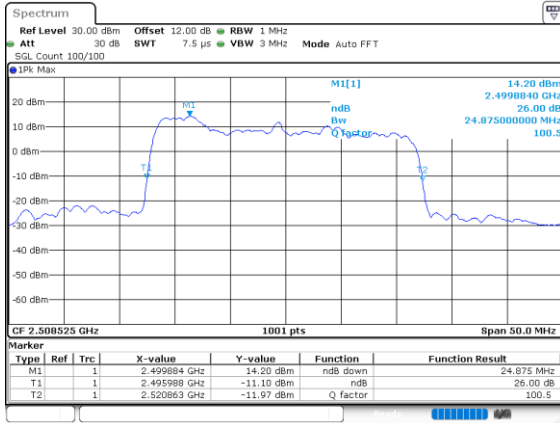

Middle Channel / 20MHz+20MHz

Date: 4.OCT.2020 18:31:00

Highest Channel / 20MHz+15MHz

Date: 7.OCT.2020 11:47:31

Highest Channel / 20MHz+20MHz

Date: 4.OCT.2020 19:31:47

LTE Band 41C

256QAM

Lowest Channel / 5MHz+20MHz

Lowest Channel / 10MHz+15MHz

Middle Channel / 5MHz+20MHz

Middle Channel / 10MHz+15MHz

Highest Channel / 5MHz+20MHz

Highest Channel / 10MHz+15MHz

LTE Band 41C

256QAM