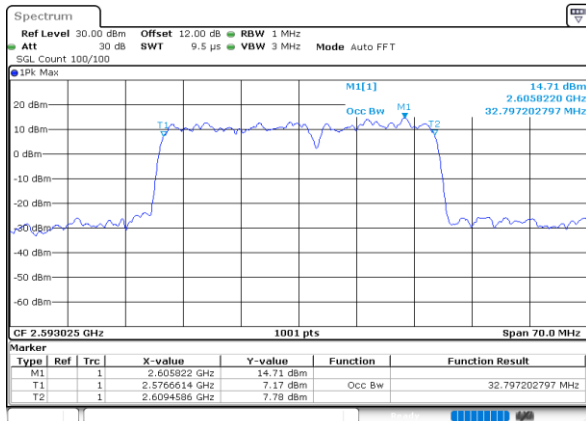

Highest Channel / 15MHz+20MHz

Date: 7.OCT.2020 10:16:49

LTE Band 41C

16QAM

Lowest Channel / 20MHz+5MHz

Lowest Channel / 20MHz+10MHz

Middle Channel / 20MHz+5MHz

Middle Channel / 20MHz+10MHz

Highest Channel / 20MHz+5MHz

Highest Channel / 20MHz+10MHz

LTE Band 41C

16QAM

Lowest Channel / 20MHz+15MHz

Date: 7.OCT.2020 11:25:43

Lowest Channel / 20MHz+20MHz

Date: 4.OCT.2020 18:25:44

Middle Channel / 20MHz+15MHz

Date: 7.OCT.2020 11:41:53

Middle Channel / 20MHz+20MHz

Date: 4.OCT.2020 18:29:32

Highest Channel / 20MHz+15MHz

Date: 7.OCT.2020 11:45:39

Highest Channel / 20MHz+20MHz

Date: 4.OCT.2020 19:29:56