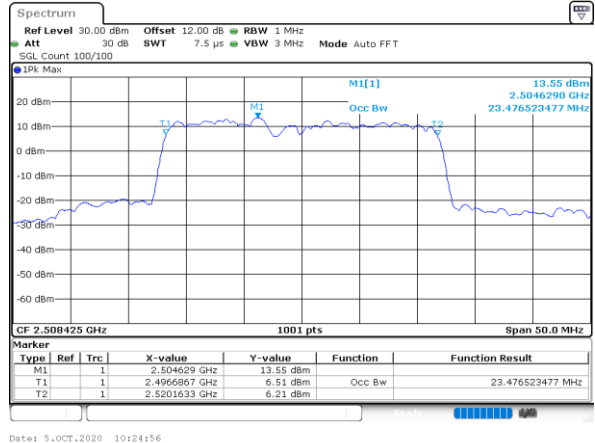

Lowest Channel / 10MHz+15MHz