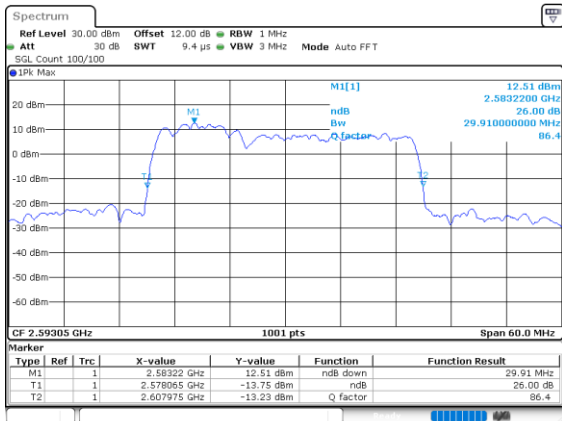

Lowest Channel / 10MHz+20MHz

Date: 5.OCT.2020 15:33:17

Lowest Channel / 15MHz+10MHz

Date: 5.OCT.2020 13:33:55

Middle Channel / 10MHz+20MHz

Date: 5.OCT.2020 15:37:15

Middle Channel / 15MHz+10MHz

Date: 5.OCT.2020 13:37:35

Highest Channel / 10MHz+20MHz

Date: 5.OCT.2020 15:54:29

Highest Channel / 15MHz+10MHz

Date: 5.OCT.2020 13:56:00

LTE Band 41C

256QAM

Lowest Channel / 15MHz+15MHz

Date: 6.OCT.2020 09:30:24