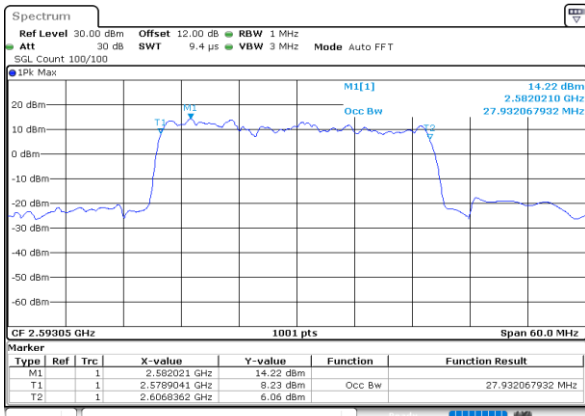

Middle Channel / 10MHz+15MHz

Date: 5.OCT.2020 10:44:23

Highest Channel / 5MHz+20MHz

Date: 4.OCT.2020 21:25:26

Highest Channel / 10MHz+15MHz

Date: 5.OCT.2020 11:01:24

LTE Band 41C

QPSK

Lowest Channel / 10MHz+20MHz

Date: 5.OCT.2020 15:32:08

Lowest Channel / 15MHz+10MHz

Date: 5.OCT.2020 13:32:26

Middle Channel / 10MHz+20MHz

Date: 5.OCT.2020 15:35:47

Middle Channel / 15MHz+10MHz

Date: 5.OCT.2020 13:36:06

Highest Channel / 10MHz+20MHz

Date: 5.OCT.2020 15:52:37

Highest Channel / 15MHz+10MHz

Date: 5.OCT.2020 13:54:08

LTE Band 41C

QPSK

Lowest Channel / 15MHz+15MHz

Date: 6.OCT.2020 09:28:55