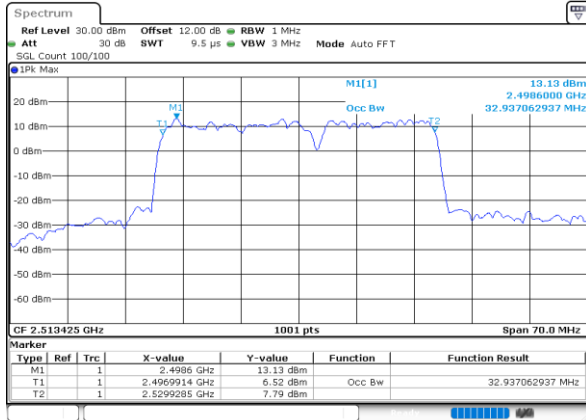

Highest Channel / 15MHz+20MHz

Date: 7.OCT.2020 10:16:49

LTE Band 41C

16QAM

Lowest Channel / 20MHz+5MHz

Lowest Channel / 20MHz+10MHz

Middle Channel / 20MHz+5MHz

Middle Channel / 20MHz+10MHz

Highest Channel / 20MHz+5MHz

Highest Channel / 20MHz+10MHz

LTE Band 41C

16QAM

Lowest Channel / 20MHz+15MHz

Date: 7.OCT.2020 11:25:43

Lowest Channel / 20MHz+20MHz

Date: 4.OCT.2020 18:25:44

Middle Channel / 20MHz+15MHz

Date: 7.OCT.2020 11:41:53

Middle Channel / 20MHz+20MHz

Date: 4.OCT.2020 18:29:32

Highest Channel / 20MHz+15MHz

Date: 7.OCT.2020 11:45:39

Highest Channel / 20MHz+20MHz

Date: 4.OCT.2020 19:29:56