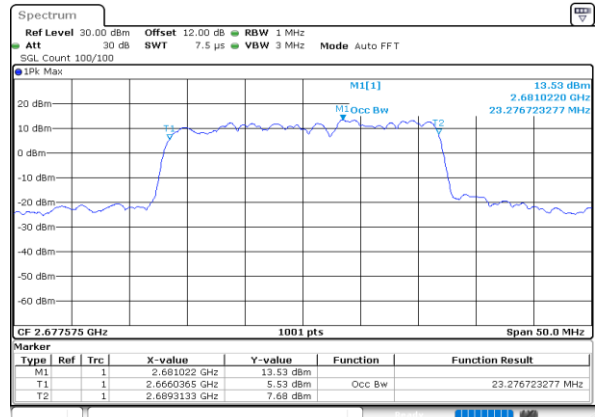

LTE Band 41C

64QAM

Lowest Channel / 5MHz+20MHz

Lowest Channel / 10MHz+15MHz

Middle Channel / 5MHz+20MHz

Middle Channel / 10MHz+15MHz

Highest Channel / 5MHz+20MHz

Highest Channel / 10MHz+15MHz

LTE Band 41C

64QAM

Lowest Channel / 10MHz+20MHz

Lowest Channel / 15MHz+10MHz

Middle Channel / 10MHz+20MHz

Middle Channel / 15MHz+10MHz

Highest Channel / 10MHz+20MHz

Highest Channel / 15MHz+10MHz

LTE Band 41C

64QAM

Lowest Channel / 15MHz+15MHz

Date: 6.OCT.2020 09:29:40

Lowest Channel / 15MHz+20MHz

Date: 7.OCT.2020 09:57:05

Middle Channel / 15MHz+15MHz

Date: 6.OCT.2020 16:36:34

Middle Channel / 15MHz+20MHz

Date: 7.OCT.2020 10:00:34

Highest Channel / 15MHz+15MHz

Date: 6.OCT.2020 16:57:15

Highest Channel / 15MHz+20MHz

Date: 7.OCT.2020 10:16:26

LTE Band 41C

64QAM