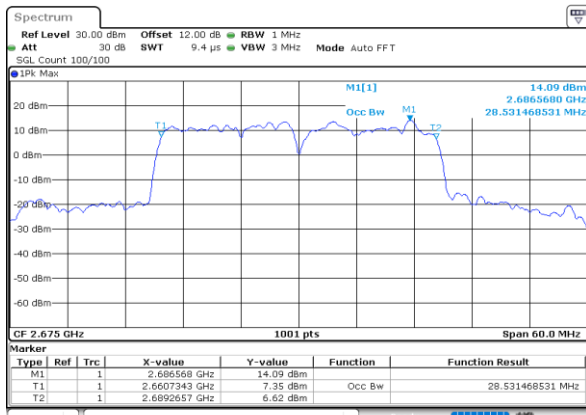

LTE Band 41C

64QAM

Lowest Channel / 10MHz+20MHz

Lowest Channel / 15MHz+10MHz

Middle Channel / 10MHz+20MHz

Middle Channel / 15MHz+10MHz

Highest Channel / 10MHz+20MHz

Highest Channel / 15MHz+10MHz

LTE Band 41C

64QAM

Lowest Channel / 15MHz+15MHz

Date: 6.OCT.2020 09:29:40

Lowest Channel / 15MHz+20MHz

Date: 7.OCT.2020 09:57:05

Middle Channel / 15MHz+15MHz

Date: 6.OCT.2020 16:36:34

Middle Channel / 15MHz+20MHz

Date: 7.OCT.2020 10:00:34

Highest Channel / 15MHz+15MHz

Date: 6.OCT.2020 16:57:15

Highest Channel / 15MHz+20MHz

Date: 7.OCT.2020 10:16:26

LTE Band 41C

64QAM