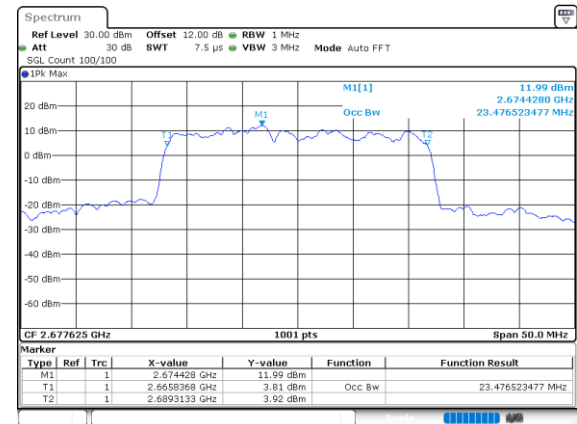

Lowest Channel / 20MHz+20MHz

Date: 4.OCT.2020 18:26:06

Middle Channel / 20MHz+15MHz

Date: 7.OCT.2020 11:42:15

Middle Channel / 20MHz+20MHz

Date: 4.OCT.2020 18:29:54

Highest Channel / 20MHz+15MHz

Date: 7.OCT.2020 11:45:17

Highest Channel / 20MHz+20MHz

Date: 4.OCT.2020 19:29:33

LTE Band 41C

256QAM

Lowest Channel / 5MHz+20MHz

Lowest Channel / 10MHz+15MHz

Middle Channel / 5MHz+20MHz

Middle Channel / 10MHz+15MHz

Highest Channel / 5MHz+20MHz

Highest Channel / 10MHz+15MHz

LTE Band 41C

256QAM

Lowest Channel / 10MHz+20MHz

Date: 5.OCT.2020 15:33:15

Lowest Channel / 15MHz+10MHz

Date: 5.OCT.2020 13:33:33