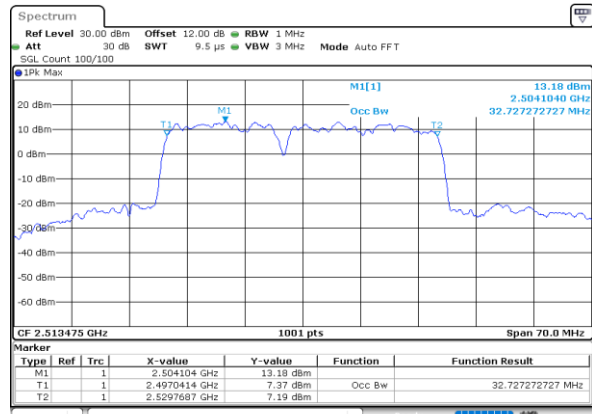

LTE Band 41C

64QAM

Lowest Channel / 10MHz+20MHz

Lowest Channel / 15MHz+10MHz

Middle Channel / 10MHz+20MHz

Middle Channel / 15MHz+10MHz

Highest Channel / 10MHz+20MHz

Highest Channel / 15MHz+10MHz

LTE Band 41C

64QAM

Lowest Channel / 15MHz+15MHz

Date: 6.OCT.2020 09:29:40

Lowest Channel / 15MHz+20MHz

Date: 7.OCT.2020 09:57:05

Middle Channel / 15MHz+15MHz

Date: 6.OCT.2020 16:36:34

Middle Channel / 15MHz+20MHz

Date: 7.OCT.2020 10:00:34

Highest Channel / 15MHz+15MHz

Date: 6.OCT.2020 16:57:15

Highest Channel / 15MHz+20MHz

Date: 7.OCT.2020 10:16:26

LTE Band 41C

64QAM