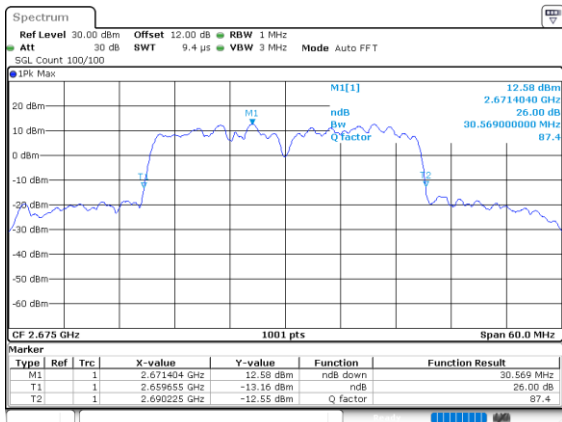

Lowest Channel / 15MHz+20MHz

Date: 7.OCT.2020 09:57:49

Middle Channel / 15MHz+15MHz

Date: 6.OCT.2020 16:37:18

Middle Channel / 15MHz+20MHz

Date: 7.OCT.2020 10:01:19

Highest Channel / 15MHz+15MHz

Date: 6.OCT.2020 16:59:52