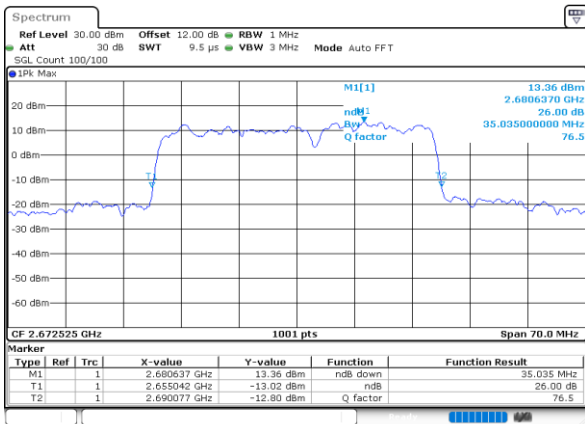

LTE Band 41C

64QAM

Lowest Channel / 20MHz+15MHz

Date: 7.OCT.2020 11:27:12

Lowest Channel / 20MHz+20MHz

Date: 4.OCT.2020 18:27:13

Middle Channel / 20MHz+15MHz

Date: 7.OCT.2020 11:43:22

Middle Channel / 20MHz+20MHz

Date: 4.OCT.2020 18:31:00

Highest Channel / 20MHz+15MHz

Date: 7.OCT.2020 11:47:31

Highest Channel / 20MHz+20MHz

Date: 4.OCT.2020 19:31:47

LTE Band 41C

256QAM