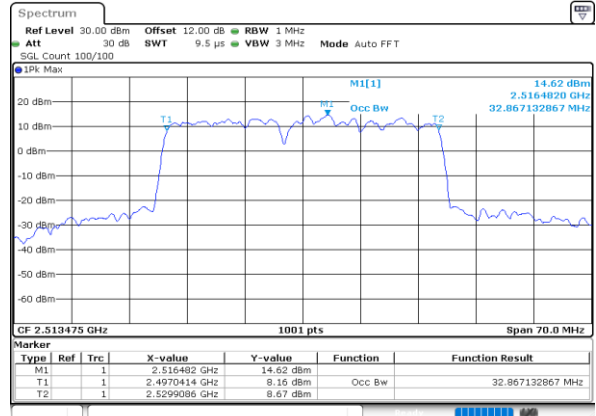

Highest Channel / 10MHz+20MHz

Date: 5.OCT.2020 15:52:37

Highest Channel / 15MHz+10MHz

Date: 5.OCT.2020 13:54:08

LTE Band 41C

QPSK

Lowest Channel / 15MHz+15MHz

Date: 6.OCT.2020 09:28:55

Lowest Channel / 15MHz+20MHz

Date: 7.OCT.2020 09:56:20

Middle Channel / 15MHz+15MHz

Date: 6.OCT.2020 16:35:49

Middle Channel / 15MHz+20MHz

Date: 7.OCT.2020 09:59:50

Highest Channel / 15MHz+15MHz

Date: 6.OCT.2020 16:58:00