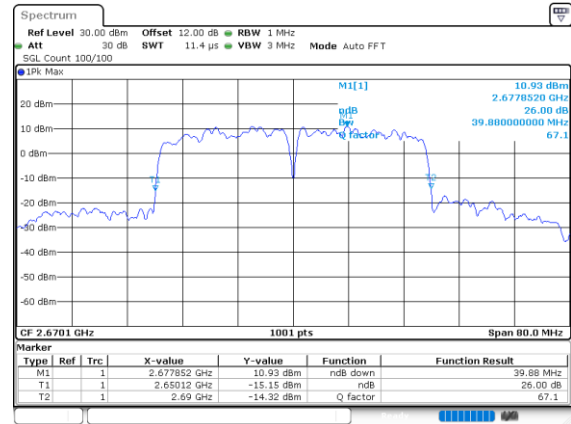

Middle Channel / 20MHz+5MHz

Date: 5.OCT.2020 08:57:02

Middle Channel / 20MHz+10MHz

Date: 5.OCT.2020 17:14:00

Highest Channel / 20MHz+5MHz

Date: 5.OCT.2020 09:21:36

Highest Channel / 20MHz+10MHz

Date: 5.OCT.2020 17:31:21

LTE Band 41C

256QAM

Lowest Channel / 20MHz+15MHz

Lowest Channel / 20MHz+20MHz

Middle Channel / 20MHz+15MHz

Middle Channel / 20MHz+20MHz

Highest Channel / 20MHz+15MHz

Highest Channel / 20MHz+20MHz

Occupied Bandwidth

Mode	LTE Band 41C : 99%OBW(MHz)				
QPSK					
BW	5MHz+20MHz	10MHz+15MHz	10MHz+20MHz	15MHz+10MHz	15MHz+15MHz
Lowest CH	23.18	23.43	28.05	23.43	28.59
Middle CH	23.18	23.48	27.93	23.58	28.53
Highest CH	23.28	23.48	28.05	23.38	28.47
BW	15MHz+20MHz	20MHz+5MHz	20MHz+10MHz	20MHz+15MHz	20MHz+20MHz
Lowest CH	32.87	23.33	27.87	32.73	37.96
Middle CH	32.80	23.18	28.11	32.87	37.72
Highest CH	32.66	23.33	27.87	32.87	37.80