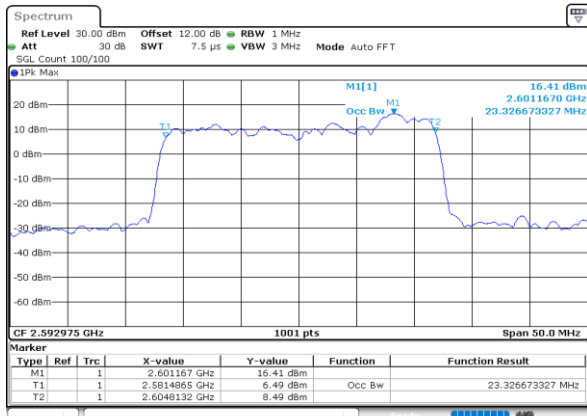

Middle Channel / 15MHz+20MHz

Date: 7.OCT.2020 10:00:34

Highest Channel / 15MHz+15MHz

Date: 6.OCT.2020 16:57:15

Highest Channel / 15MHz+20MHz

Date: 7.OCT.2020 10:16:26

LTE Band 41C

64QAM

Lowest Channel / 20MHz+5MHz

Date: 5.OCT.2020 08:52:42

Lowest Channel / 20MHz+10MHz

Date: 5.OCT.2020 17:09:22

Middle Channel / 20MHz+5MHz

Date: 5.OCT.2020 08:56:17

Middle Channel / 20MHz+10MHz

Date: 5.OCT.2020 17:13:15

Highest Channel / 20MHz+5MHz

Date: 5.OCT.2020 09:18:59

Highest Channel / 20MHz+10MHz

Date: 5.OCT.2020 17:28:45

LTE Band 41C

64QAM

Lowest Channel / 20MHz+15MHz

Date: 7.OCT.2020 11:26:05