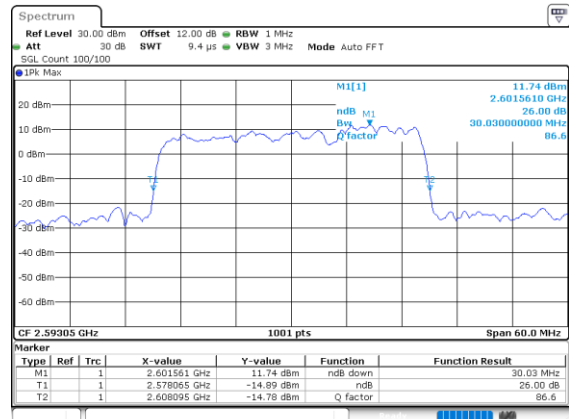

Middle Channel / 20MHz+10MHz

Date: 5.OCT.2020 17:14:00