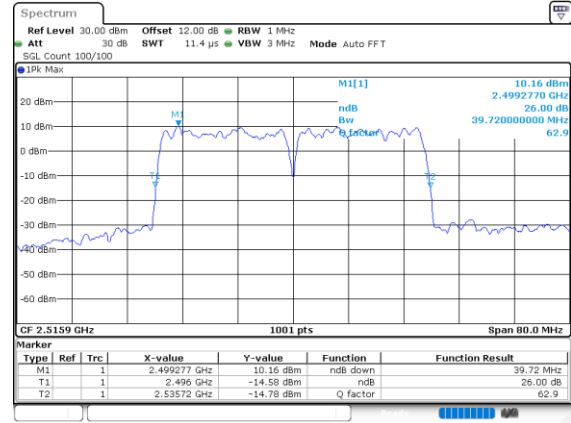

Middle Channel / 20MHz+5MHz

Date: 5.OCT.2020 08:57:02

Middle Channel / 20MHz+10MHz

Date: 5.OCT.2020 17:14:00

Highest Channel / 20MHz+5MHz

Date: 5.OCT.2020 09:21:36

Highest Channel / 20MHz+10MHz

Date: 5.OCT.2020 17:31:21

LTE Band 41C

256QAM

Lowest Channel / 20MHz+15MHz

Lowest Channel / 20MHz+20MHz

Middle Channel / 20MHz+15MHz

Middle Channel / 20MHz+20MHz

Highest Channel / 20MHz+15MHz

Highest Channel / 20MHz+20MHz