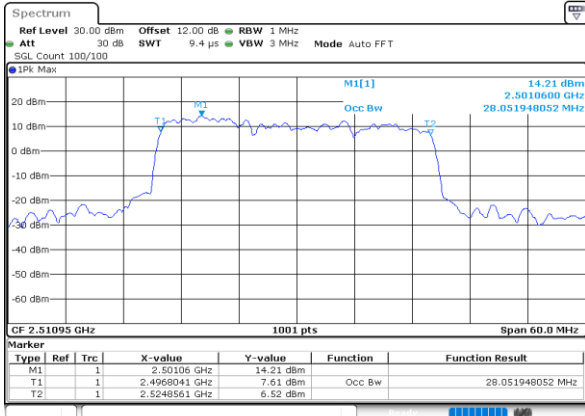

LTE Band 41C

QPSK

Lowest Channel / 5MHz+20MHz

Date: 4.OCT.2020 21:20:54

Lowest Channel / 10MHz+15MHz

Date: 5.OCT.2020 10:24:11

Middle Channel / 5MHz+20MHz

Date: 4.OCT.2020 21:17:17

Middle Channel / 10MHz+15MHz

Date: 5.OCT.2020 10:44:23

Highest Channel / 5MHz+20MHz

Date: 4.OCT.2020 21:25:26

Highest Channel / 10MHz+15MHz

Date: 5.OCT.2020 11:01:24

LTE Band 41C

QPSK

Lowest Channel / 10MHz+20MHz

Date: 5.OCT.2020 15:32:08

Lowest Channel / 15MHz+10MHz

Date: 5.OCT.2020 13:32:26

Middle Channel / 10MHz+20MHz

Date: 5.OCT.2020 15:35:47

Middle Channel / 15MHz+10MHz

Date: 5.OCT.2020 13:36:06

Highest Channel / 10MHz+20MHz

Date: 5.OCT.2020 15:52:37

Highest Channel / 15MHz+10MHz

Date: 5.OCT.2020 13:54:08

LTE Band 41C

QPSK

Lowest Channel / 15MHz+15MHz

Date: 6.OCT.2020 09:28:55