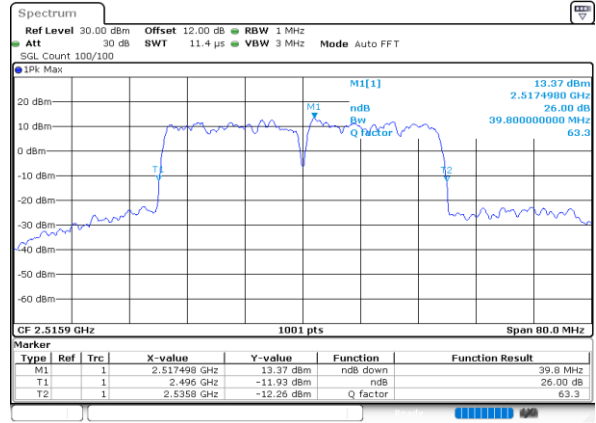

LTE Band 41C

64QAM

Lowest Channel / 20MHz+15MHz

Date: 7.OCT.2020 11:27:12

Lowest Channel / 20MHz+20MHz

Date: 4.OCT.2020 18:27:13

Middle Channel / 20MHz+15MHz

Date: 7.OCT.2020 11:43:22

Middle Channel / 20MHz+20MHz

Date: 4.OCT.2020 18:31:00

Highest Channel / 20MHz+15MHz

Date: 7.OCT.2020 11:47:31

Highest Channel / 20MHz+20MHz

Date: 4.OCT.2020 19:31:47

LTE Band 41C

256QAM

Lowest Channel / 5MHz+20MHz

Lowest Channel / 10MHz+15MHz

Middle Channel / 5MHz+20MHz

Middle Channel / 10MHz+15MHz

Highest Channel / 5MHz+20MHz

Highest Channel / 10MHz+15MHz

LTE Band 41C

256QAM