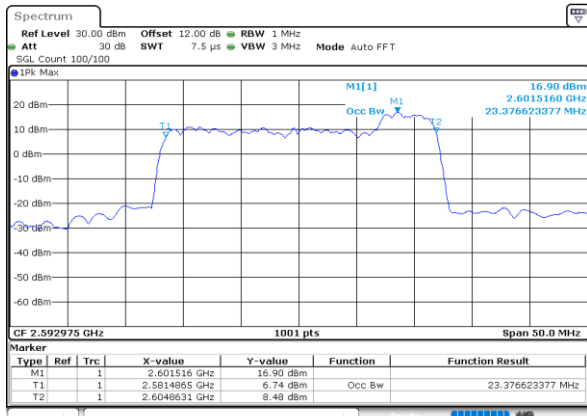

Lowest Channel / 15MHz+20MHz

Date: 7.OCT.2020 09:56:42

Middle Channel / 15MHz+15MHz

Date: 6.OCT.2020 16:36:11

Middle Channel / 15MHz+20MHz

Date: 7.OCT.2020 10:00:12

Highest Channel / 15MHz+15MHz

Date: 6.OCT.2020 16:57:38

Highest Channel / 15MHz+20MHz

Date: 7.OCT.2020 10:16:49

LTE Band 41C

16QAM

Lowest Channel / 20MHz+5MHz

Lowest Channel / 20MHz+10MHz

Middle Channel / 20MHz+5MHz

Middle Channel / 20MHz+10MHz

Highest Channel / 20MHz+5MHz

Highest Channel / 20MHz+10MHz

LTE Band 41C

16QAM

Lowest Channel / 20MHz+15MHz

Date: 7.OCT.2020 11:25:43

Lowest Channel / 20MHz+20MHz

Date: 4.OCT.2020 18:25:44