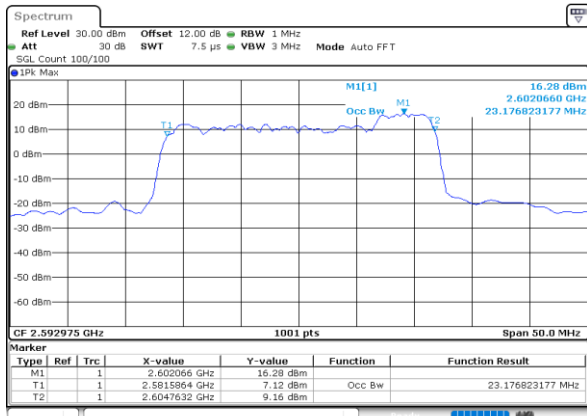

Lowest Channel / 15MHz+20MHz

Date: 7.OCT.2020 09:56:20

Middle Channel / 15MHz+15MHz

Date: 6.OCT.2020 16:35:49

Middle Channel / 15MHz+20MHz

Date: 7.OCT.2020 09:59:50

Highest Channel / 15MHz+15MHz

Date: 6.OCT.2020 16:58:00

Highest Channel / 15MHz+20MHz

Date: 7.OCT.2020 10:17:11

LTE Band 41C

QPSK

Lowest Channel / 20MHz+5MHz

Date: 5.OCT.2020 08:51:57

Lowest Channel / 20MHz+10MHz

Date: 5.OCT.2020 17:08:37

Middle Channel / 20MHz+5MHz

Date: 5.OCT.2020 08:55:32

Middle Channel / 20MHz+10MHz

Date: 5.OCT.2020 17:12:31

Highest Channel / 20MHz+5MHz

Date: 5.OCT.2020 09:19:44

Highest Channel / 20MHz+10MHz

Date: 5.OCT.2020 17:29:29