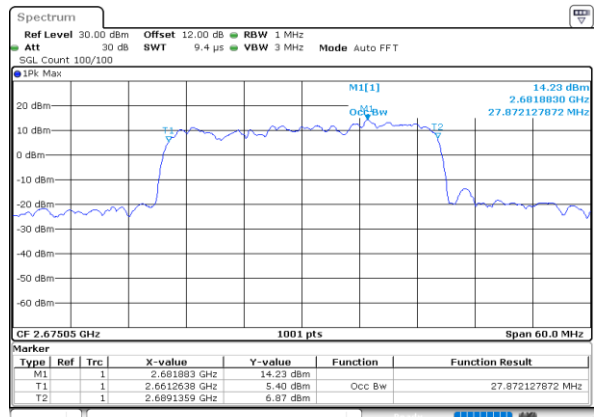

Highest Channel / 15MHz+20MHz

Date: 7.OCT.2020 10:17:11

LTE Band 41C

QPSK

Lowest Channel / 20MHz+5MHz

Date: 5.OCT.2020 08:51:57

Lowest Channel / 20MHz+10MHz

Date: 5.OCT.2020 17:08:37

Middle Channel / 20MHz+5MHz

Date: 5.OCT.2020 08:55:32

Middle Channel / 20MHz+10MHz

Date: 5.OCT.2020 17:12:31

Highest Channel / 20MHz+5MHz

Date: 5.OCT.2020 09:19:44

Highest Channel / 20MHz+10MHz

Date: 5.OCT.2020 17:29:29

LTE Band 41C

QPSK

Lowest Channel / 20MHz+15MHz

Date: 7.OCT.2020 11:25:21

Lowest Channel / 20MHz+20MHz

Date: 4.OCT.2020 18:25:21

Middle Channel / 20MHz+15MHz

Date: 7.OCT.2020 11:41:30

Middle Channel / 20MHz+20MHz

Date: 4.OCT.2020 18:29:09

Highest Channel / 20MHz+15MHz

Date: 7.OCT.2020 11:46:02

Highest Channel / 20MHz+20MHz

Date: 4.OCT.2020 19:30:18

LTE Band 41C

16QAM