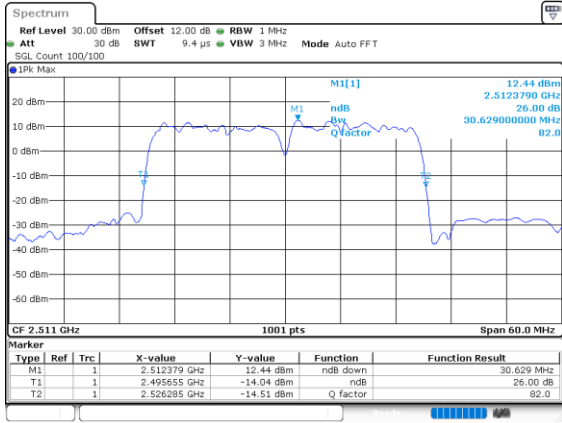

Highest Channel / 10MHz+20MHz

Date: 5.OCT.2020 15:54:29

Highest Channel / 15MHz+10MHz

Date: 5.OCT.2020 13:56:00

LTE Band 41C

256QAM

Lowest Channel / 15MHz+15MHz

Date: 6.OCT.2020 09:30:24