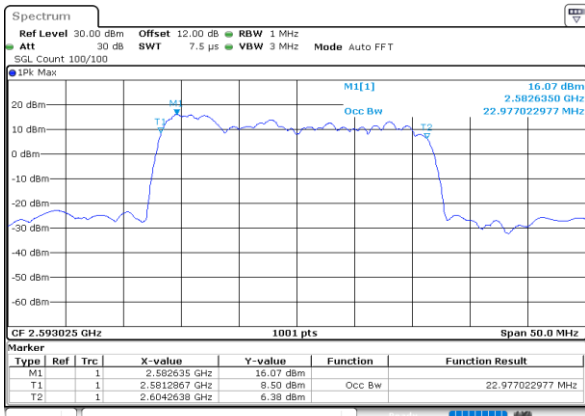

LTE Band 41C

QPSK

Lowest Channel / 20MHz+15MHz

Date: 7.OCT.2020 11:25:21

Lowest Channel / 20MHz+20MHz

Date: 4.OCT.2020 18:25:21

Middle Channel / 20MHz+15MHz

Date: 7.OCT.2020 11:41:30

Middle Channel / 20MHz+20MHz

Date: 4.OCT.2020 18:29:09

Highest Channel / 20MHz+15MHz

Date: 7.OCT.2020 11:46:02

Highest Channel / 20MHz+20MHz

Date: 4.OCT.2020 19:30:18

LTE Band 41C

16QAM

Lowest Channel / 5MHz+20MHz

Lowest Channel / 10MHz+15MHz

Middle Channel / 5MHz+20MHz

Middle Channel / 10MHz+15MHz

Highest Channel / 5MHz+20MHz

Highest Channel / 10MHz+15MHz

LTE Band 41C

16QAM