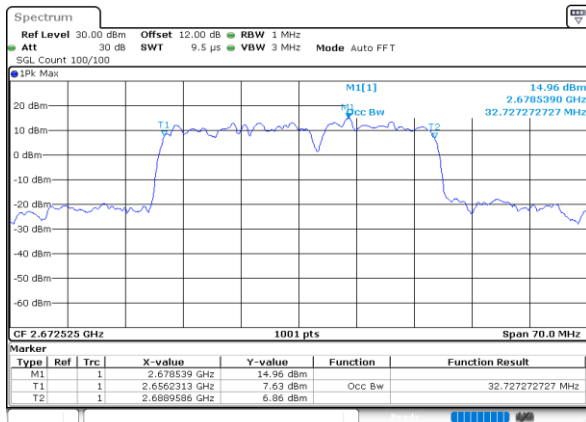

Highest Channel / 20MHz+5MHz

Highest Channel / 20MHz+10MHz

LTE Band 41C

16QAM

Lowest Channel / 20MHz+15MHz

Date: 7.OCT.2020 11:25:43

Lowest Channel / 20MHz+20MHz

Date: 4.OCT.2020 18:25:44

Middle Channel / 20MHz+15MHz

Date: 7.OCT.2020 11:41:53

Middle Channel / 20MHz+20MHz

Date: 4.OCT.2020 18:29:32

Highest Channel / 20MHz+15MHz

Date: 7.OCT.2020 11:45:39

Highest Channel / 20MHz+20MHz

Date: 4.OCT.2020 19:29:56

LTE Band 41C

64QAM

Lowest Channel / 5MHz+20MHz

Lowest Channel / 10MHz+15MHz

Middle Channel / 5MHz+20MHz

Middle Channel / 10MHz+15MHz

Highest Channel / 5MHz+20MHz

Highest Channel / 10MHz+15MHz