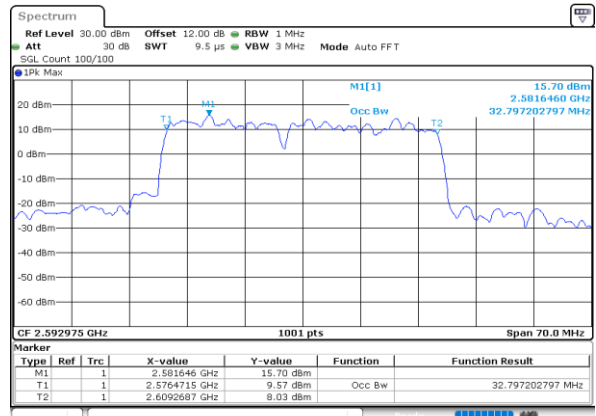

Highest Channel / 10MHz+20MHz

Date: 5.OCT.2020 15:52:37

Highest Channel / 15MHz+10MHz

Date: 5.OCT.2020 13:54:08

LTE Band 41C

QPSK

Lowest Channel / 15MHz+15MHz

Date: 6.OCT.2020 09:28:55

Lowest Channel / 15MHz+20MHz

Date: 7.OCT.2020 09:56:20

Middle Channel / 15MHz+15MHz

Date: 6.OCT.2020 16:35:49

Middle Channel / 15MHz+20MHz

Date: 7.OCT.2020 09:59:50

Highest Channel / 15MHz+15MHz

Date: 6.OCT.2020 16:58:00

Highest Channel / 15MHz+20MHz

Date: 7.OCT.2020 10:17:11

LTE Band 41C

QPSK

Lowest Channel / 20MHz+5MHz

Date: 5.OCT.2020 08:51:57

Lowest Channel / 20MHz+10MHz

Date: 5.OCT.2020 17:08:37