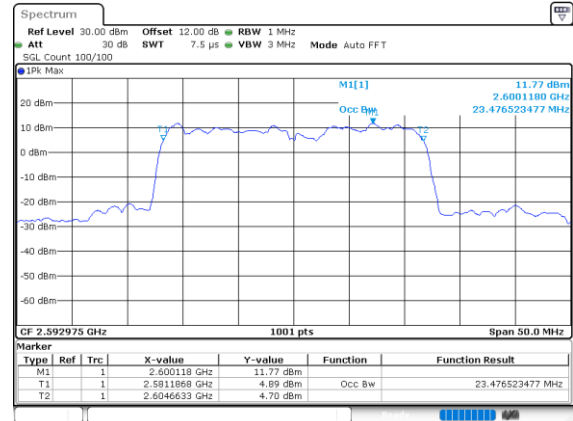

Highest Channel / 20MHz+20MHz

Date: 4.OCT.2020 19:29:33

LTE Band 41C

256QAM

Lowest Channel / 5MHz+20MHz

Lowest Channel / 10MHz+15MHz

Middle Channel / 5MHz+20MHz

Middle Channel / 10MHz+15MHz

Highest Channel / 5MHz+20MHz

Highest Channel / 10MHz+15MHz

LTE Band 41C

256QAM

Lowest Channel / 10MHz+20MHz

Date: 5.OCT.2020 15:33:15

Lowest Channel / 15MHz+10MHz

Date: 5.OCT.2020 13:33:33

Middle Channel / 10MHz+20MHz

Date: 5.OCT.2020 15:36:53

Middle Channel / 15MHz+10MHz

Date: 5.OCT.2020 13:37:13

Highest Channel / 10MHz+20MHz

Date: 5.OCT.2020 15:53:00

Highest Channel / 15MHz+10MHz

Date: 5.OCT.2020 13:54:31