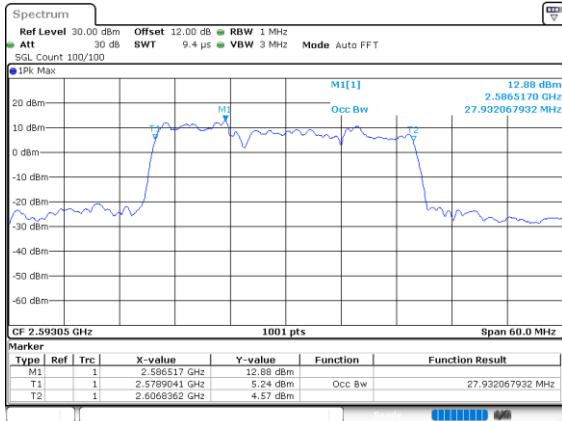

Highest Channel / 20MHz+20MHz

Date: 4.OCT.2020 19:29:33

LTE Band 41C

256QAM

Lowest Channel / 5MHz+20MHz

Lowest Channel / 10MHz+15MHz

Middle Channel / 5MHz+20MHz

Middle Channel / 10MHz+15MHz

Highest Channel / 5MHz+20MHz

Highest Channel / 10MHz+15MHz

LTE Band 41C

256QAM

Lowest Channel / 10MHz+20MHz

Date: 5.OCT.2020 15:33:15

Lowest Channel / 15MHz+10MHz

Date: 5.OCT.2020 13:33:33

Middle Channel / 10MHz+20MHz

Date: 5.OCT.2020 15:36:53

Middle Channel / 15MHz+10MHz

Date: 5.OCT.2020 13:37:13

Highest Channel / 10MHz+20MHz

Date: 5.OCT.2020 15:53:00

Highest Channel / 15MHz+10MHz

Date: 5.OCT.2020 13:54:31