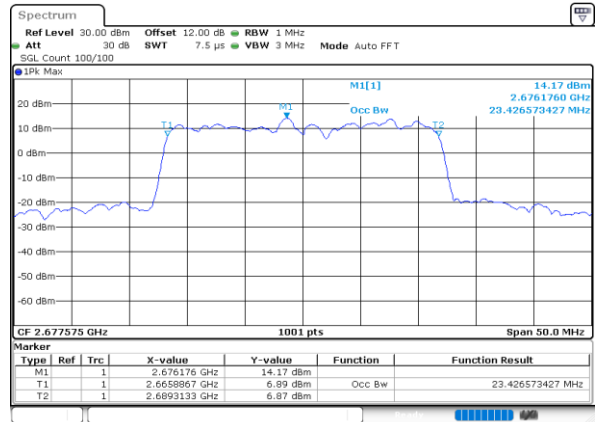

Lowest Channel / 5MHz+20MHz

Lowest Channel / 10MHz+15MHz

Middle Channel / 5MHz+20MHz

Middle Channel / 10MHz+15MHz

Highest Channel / 5MHz+20MHz

Highest Channel / 10MHz+15MHz

LTE Band 41C

16QAM

Lowest Channel / 10MHz+20MHz

Date: 5.OCT.2020 15:32:30

Lowest Channel / 15MHz+10MHz

Date: 5.OCT.2020 13:32:48

Middle Channel / 10MHz+20MHz

Date: 5.OCT.2020 15:36:09

Middle Channel / 15MHz+10MHz

Date: 5.OCT.2020 13:36:28

Highest Channel / 10MHz+20MHz

Date: 5.OCT.2020 15:52:15

Highest Channel / 15MHz+10MHz

Date: 5.OCT.2020 13:53:46

LTE Band 41C

16QAM

Lowest Channel / 15MHz+15MHz

Date: 6.OCT.2020 09:29:18

Lowest Channel / 15MHz+20MHz

Date: 7.OCT.2020 09:56:42

Middle Channel / 15MHz+15MHz

Date: 6.OCT.2020 16:36:11

Middle Channel / 15MHz+20MHz

Date: 7.OCT.2020 10:00:12

Highest Channel / 15MHz+15MHz

Date: 6.OCT.2020 16:57:38