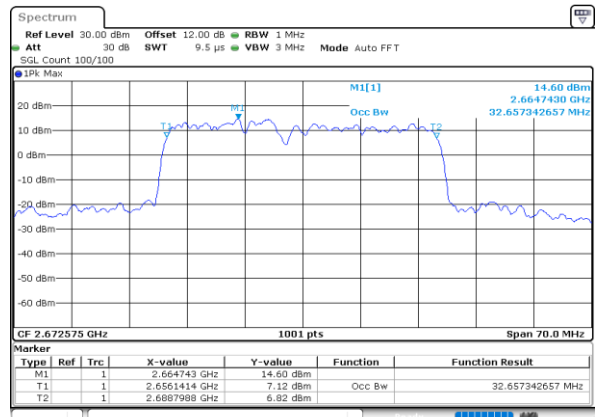

Highest Channel / 10MHz+20MHz

Date: 5.OCT.2020 15:52:37

Highest Channel / 15MHz+10MHz

Date: 5.OCT.2020 13:54:08

LTE Band 41C

QPSK

Lowest Channel / 15MHz+15MHz

Date: 6.OCT.2020 09:28:55

Lowest Channel / 15MHz+20MHz

Date: 7.OCT.2020 09:56:20

Middle Channel / 15MHz+15MHz

Date: 6.OCT.2020 16:35:49

Middle Channel / 15MHz+20MHz

Date: 7.OCT.2020 09:59:50

Highest Channel / 15MHz+15MHz

Date: 6.OCT.2020 16:58:00

Highest Channel / 15MHz+20MHz

Date: 7.OCT.2020 10:17:11

LTE Band 41C

QPSK

Lowest Channel / 20MHz+5MHz

Date: 5.OCT.2020 08:51:57

Lowest Channel / 20MHz+10MHz

Date: 5.OCT.2020 17:08:37