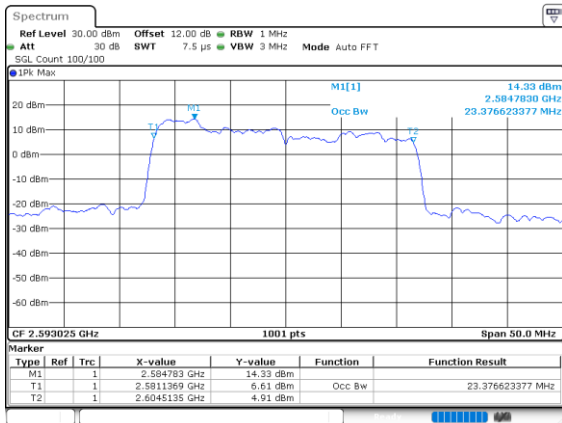

Lowest Channel / 20MHz+20MHz

Date: 4.OCT.2020 18:26:06

Middle Channel / 20MHz+15MHz

Date: 7.OCT.2020 11:42:15

Middle Channel / 20MHz+20MHz

Date: 4.OCT.2020 18:29:54

Highest Channel / 20MHz+15MHz

Date: 7.OCT.2020 11:45:17

Highest Channel / 20MHz+20MHz

Date: 4.OCT.2020 19:29:33

LTE Band 41C

256QAM

Lowest Channel / 5MHz+20MHz

Lowest Channel / 10MHz+15MHz

Middle Channel / 5MHz+20MHz

Middle Channel / 10MHz+15MHz

Highest Channel / 5MHz+20MHz

Highest Channel / 10MHz+15MHz

LTE Band 41C

256QAM

Lowest Channel / 10MHz+20MHz

Date: 5.OCT.2020 15:33:15

Lowest Channel / 15MHz+10MHz

Date: 5.OCT.2020 13:33:33