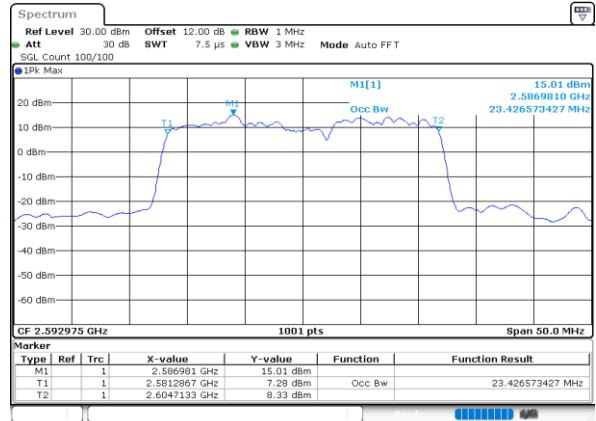

Lowest Channel / 5MHz+20MHz

Lowest Channel / 10MHz+15MHz

Middle Channel / 5MHz+20MHz

Middle Channel / 10MHz+15MHz

Highest Channel / 5MHz+20MHz

Highest Channel / 10MHz+15MHz

LTE Band 41C

16QAM

Lowest Channel / 10MHz+20MHz

Date: 5.OCT.2020 15:32:30

Lowest Channel / 15MHz+10MHz

Date: 5.OCT.2020 13:32:48

Middle Channel / 10MHz+20MHz

Date: 5.OCT.2020 15:36:09

Middle Channel / 15MHz+10MHz

Date: 5.OCT.2020 13:36:28

Highest Channel / 10MHz+20MHz

Date: 5.OCT.2020 15:52:15

Highest Channel / 15MHz+10MHz

Date: 5.OCT.2020 13:53:46

LTE Band 41C

16QAM

Lowest Channel / 15MHz+15MHz

Date: 6.OCT.2020 09:29:18