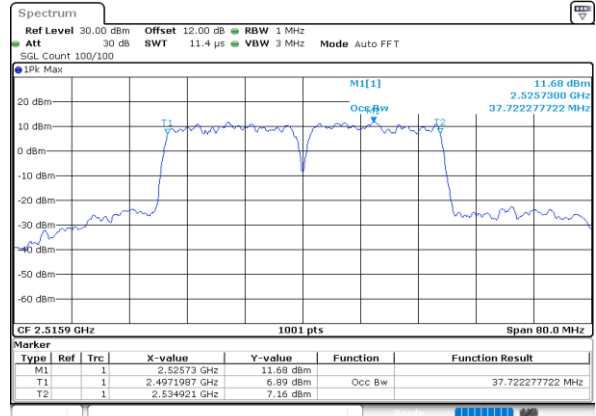

Lowest Channel / 20MHz+5MHz

Date: 5.OCT.2020 08:52:42

Lowest Channel / 20MHz+10MHz

Date: 5.OCT.2020 17:09:22

Middle Channel / 20MHz+5MHz

Date: 5.OCT.2020 08:56:17

Middle Channel / 20MHz+10MHz

Date: 5.OCT.2020 17:13:15

Highest Channel / 20MHz+5MHz

Date: 5.OCT.2020 09:18:59

Highest Channel / 20MHz+10MHz

Date: 5.OCT.2020 17:28:45

LTE Band 41C

64QAM

Lowest Channel / 20MHz+15MHz

Date: 7.OCT.2020 11:26:05

Lowest Channel / 20MHz+20MHz

Date: 4.OCT.2020 18:26:06

Middle Channel / 20MHz+15MHz

Date: 7.OCT.2020 11:42:15

Middle Channel / 20MHz+20MHz

Date: 4.OCT.2020 18:29:54

Highest Channel / 20MHz+15MHz

Date: 7.OCT.2020 11:45:17