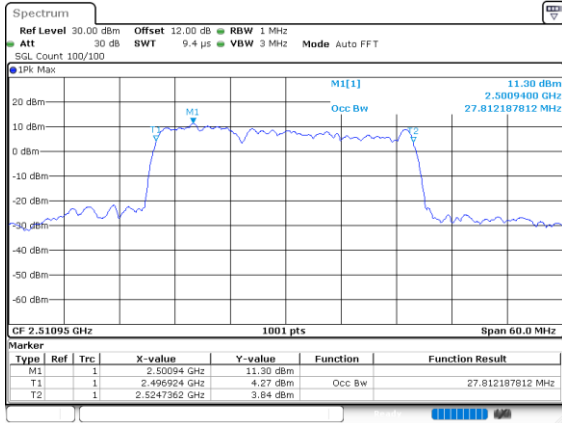

Highest Channel / 20MHz+20MHz

Date: 4.OCT.2020 19:29:33

LTE Band 41C

256QAM

Lowest Channel / 5MHz+20MHz

Lowest Channel / 10MHz+15MHz

Middle Channel / 5MHz+20MHz

Middle Channel / 10MHz+15MHz

Highest Channel / 5MHz+20MHz

Highest Channel / 10MHz+15MHz

LTE Band 41C

256QAM

Lowest Channel / 10MHz+20MHz

Date: 5.OCT.2020 15:33:15

Lowest Channel / 15MHz+10MHz

Date: 5.OCT.2020 13:33:33

Middle Channel / 10MHz+20MHz

Date: 5.OCT.2020 15:36:53

Middle Channel / 15MHz+10MHz

Date: 5.OCT.2020 13:37:13

Highest Channel / 10MHz+20MHz

Date: 5.OCT.2020 15:53:00

Highest Channel / 15MHz+10MHz

Date: 5.OCT.2020 13:54:31