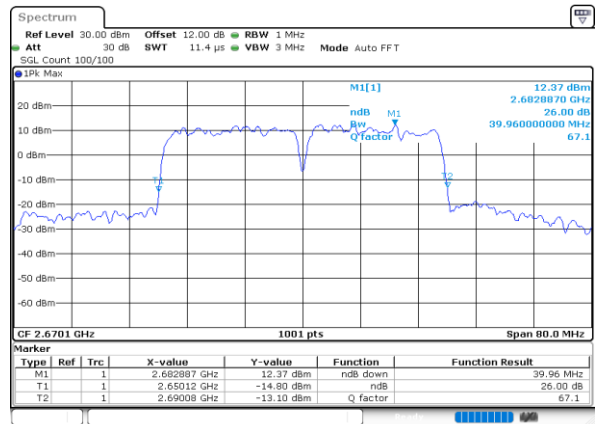

Middle Channel / 20MHz+20MHz

Date: 4.OCT.2020 18:31:00

Highest Channel / 20MHz+15MHz

Date: 7.OCT.2020 11:47:31

Highest Channel / 20MHz+20MHz

Date: 4.OCT.2020 19:31:47

LTE Band 41C

256QAM

Lowest Channel / 5MHz+20MHz

Lowest Channel / 10MHz+15MHz

Middle Channel / 5MHz+20MHz

Middle Channel / 10MHz+15MHz

Highest Channel / 5MHz+20MHz

Highest Channel / 10MHz+15MHz

LTE Band 41C

256QAM