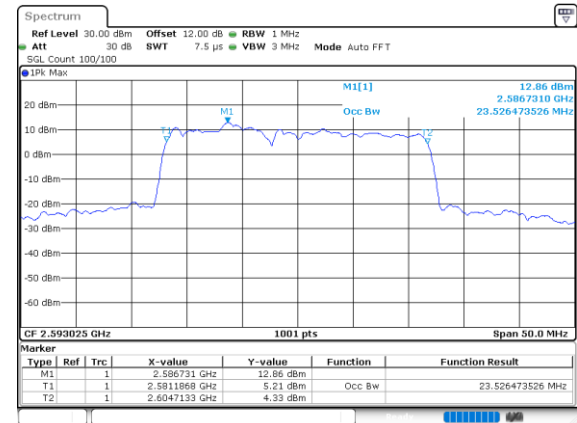

Lowest Channel / 20MHz+20MHz

Date: 4.OCT.2020 18:26:06

Middle Channel / 20MHz+15MHz

Date: 7.OCT.2020 11:42:15

Middle Channel / 20MHz+20MHz

Date: 4.OCT.2020 18:29:54

Highest Channel / 20MHz+15MHz

Date: 7.OCT.2020 11:45:17

Highest Channel / 20MHz+20MHz

Date: 4.OCT.2020 19:29:33

LTE Band 41C

256QAM

Lowest Channel / 5MHz+20MHz

Lowest Channel / 10MHz+15MHz

Middle Channel / 5MHz+20MHz

Middle Channel / 10MHz+15MHz

Highest Channel / 5MHz+20MHz

Highest Channel / 10MHz+15MHz

LTE Band 41C

256QAM

Lowest Channel / 10MHz+20MHz

Date: 5.OCT.2020 15:33:15

Lowest Channel / 15MHz+10MHz

Date: 5.OCT.2020 13:33:33