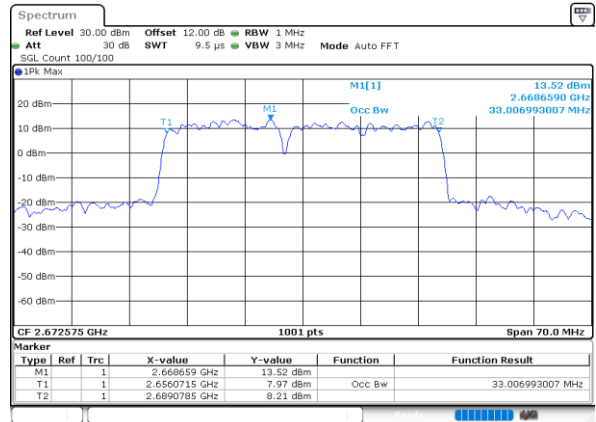

Highest Channel / 10MHz+20MHz

Date: 5.OCT.2020 15:52:15

Highest Channel / 15MHz+10MHz

Date: 5.OCT.2020 13:53:46

LTE Band 41C

16QAM

Lowest Channel / 15MHz+15MHz

Date: 6.OCT.2020 09:29:18

Lowest Channel / 15MHz+20MHz

Date: 7.OCT.2020 09:56:42

Middle Channel / 15MHz+15MHz

Date: 6.OCT.2020 16:36:11

Middle Channel / 15MHz+20MHz

Date: 7.OCT.2020 10:00:12

Highest Channel / 15MHz+15MHz

Date: 6.OCT.2020 16:57:38

Highest Channel / 15MHz+20MHz

Date: 7.OCT.2020 10:16:49

LTE Band 41C

16QAM

Lowest Channel / 20MHz+5MHz

Lowest Channel / 20MHz+10MHz

Middle Channel / 20MHz+5MHz

Middle Channel / 20MHz+10MHz