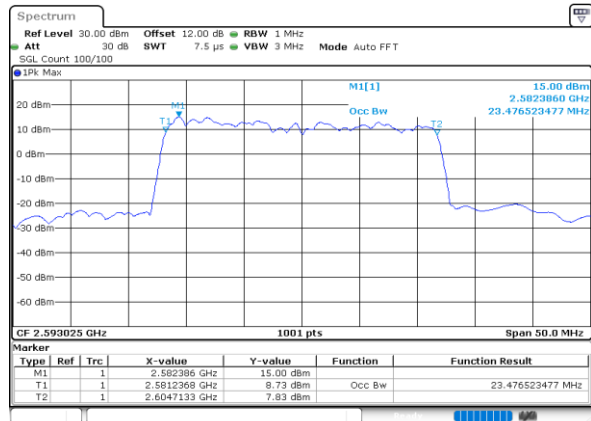

Mode	LTE Band 41C : 99%OBW(MHz)				
256QAM					
BW	5MHz+20MHz	10MHz+15MHz	10MHz+20MHz	15MHz+10MHz	15MHz+15MHz
Lowest CH	23.33	23.53	27.81	23.33	28.59
Middle CH	23.38	23.53	27.93	23.48	28.59
Highest CH	23.28	23.48	28.11	23.43	28.77
BW	15MHz+20MHz	20MHz+5MHz	20MHz+10MHz	20MHz+15MHz	20MHz+20MHz
Lowest CH	33.08	23.23	27.93	32.80	37.56
Middle CH	32.80	23.23	27.93	32.87	37.80
Highest CH	32.94	23.33	27.87	32.94	37.80

LTE Band 41C

QPSK

Lowest Channel / 5MHz+20MHz

Date: 4.OCT.2020 21:20:54

Lowest Channel / 10MHz+15MHz

Date: 5.OCT.2020 10:24:11

Middle Channel / 5MHz+20MHz

Date: 4.OCT.2020 21:17:17

Middle Channel / 10MHz+15MHz

Date: 5.OCT.2020 10:44:23

Highest Channel / 5MHz+20MHz

Date: 4.OCT.2020 21:25:26

Highest Channel / 10MHz+15MHz

Date: 5.OCT.2020 11:01:24

LTE Band 41C

QPSK