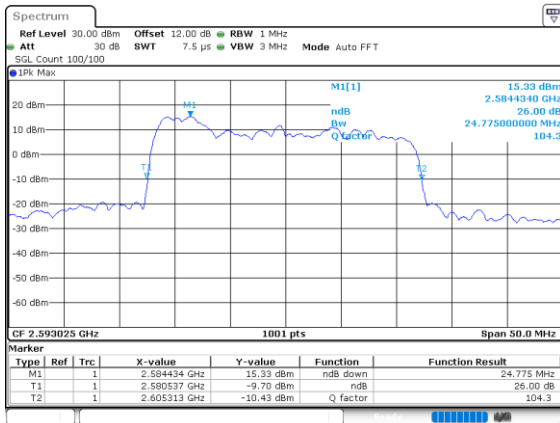

Middle Channel / 20MHz+20MHz

Date: 4.OCT.2020 18:31:00

Highest Channel / 20MHz+15MHz

Date: 7.OCT.2020 11:47:31

Highest Channel / 20MHz+20MHz

Date: 4.OCT.2020 19:31:47

LTE Band 41C

256QAM

Lowest Channel / 5MHz+20MHz

Lowest Channel / 10MHz+15MHz

Middle Channel / 5MHz+20MHz

Middle Channel / 10MHz+15MHz

Highest Channel / 5MHz+20MHz

Highest Channel / 10MHz+15MHz

LTE Band 41C

256QAM