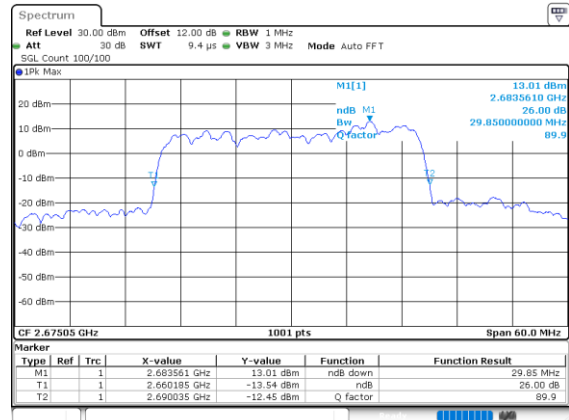

Highest Channel / 15MHz+20MHz

Date: 7.OCT.2020 10:19:03

LTE Band 41C

256QAM

Lowest Channel / 20MHz+5MHz

Date: 5.OCT.2020 08:53:27

Lowest Channel / 20MHz+10MHz

Date: 5.OCT.2020 17:10:06

Middle Channel / 20MHz+5MHz

Date: 5.OCT.2020 08:57:02

Middle Channel / 20MHz+10MHz

Date: 5.OCT.2020 17:14:00

Highest Channel / 20MHz+5MHz

Date: 5.OCT.2020 09:21:36

Highest Channel / 20MHz+10MHz

Date: 5.OCT.2020 17:31:21

LTE Band 41C

256QAM

Lowest Channel / 20MHz+15MHz

Lowest Channel / 20MHz+20MHz

Middle Channel / 20MHz+15MHz

Middle Channel / 20MHz+20MHz

Highest Channel / 20MHz+15MHz

Highest Channel / 20MHz+20MHz