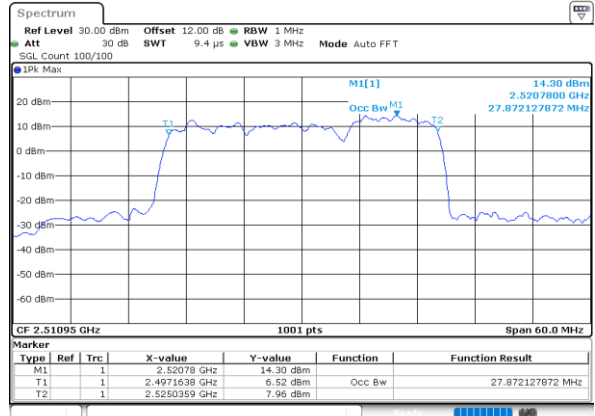

Highest Channel / 15MHz+20MHz

Date: 7.OCT.2020 10:17:11

LTE Band 41C

QPSK

Lowest Channel / 20MHz+5MHz

Date: 5.OCT.2020 08:51:57

Lowest Channel / 20MHz+10MHz

Date: 5.OCT.2020 17:08:37

Middle Channel / 20MHz+5MHz

Date: 5.OCT.2020 08:55:32

Middle Channel / 20MHz+10MHz

Date: 5.OCT.2020 17:12:31

Highest Channel / 20MHz+5MHz

Date: 5.OCT.2020 09:19:44

Highest Channel / 20MHz+10MHz

Date: 5.OCT.2020 17:29:29