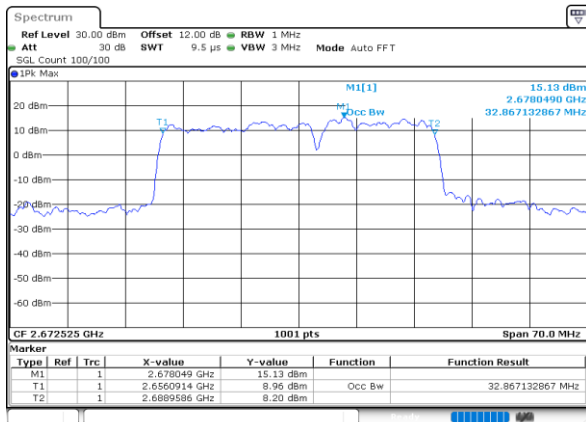

LTE Band 41C

QPSK

Lowest Channel / 20MHz+15MHz

Date: 7.OCT.2020 11:25:21

Lowest Channel / 20MHz+20MHz

Date: 4.OCT.2020 18:25:21

Middle Channel / 20MHz+15MHz

Date: 7.OCT.2020 11:41:30

Middle Channel / 20MHz+20MHz

Date: 4.OCT.2020 18:29:09

Highest Channel / 20MHz+15MHz

Date: 7.OCT.2020 11:46:02

Highest Channel / 20MHz+20MHz

Date: 4.OCT.2020 19:30:18

LTE Band 41C

16QAM