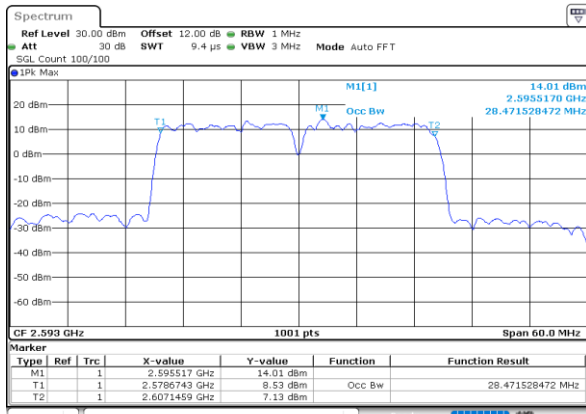

LTE Band 41C

64QAM

Lowest Channel / 10MHz+20MHz

Lowest Channel / 15MHz+10MHz

Middle Channel / 10MHz+20MHz

Middle Channel / 15MHz+10MHz

Highest Channel / 10MHz+20MHz

Highest Channel / 15MHz+10MHz

LTE Band 41C

64QAM

Lowest Channel / 15MHz+15MHz

Date: 6.OCT.2020 09:29:40

Lowest Channel / 15MHz+20MHz

Date: 7.OCT.2020 09:57:05

Middle Channel / 15MHz+15MHz

Date: 6.OCT.2020 16:36:34

Middle Channel / 15MHz+20MHz

Date: 7.OCT.2020 10:00:34

Highest Channel / 15MHz+15MHz

Date: 6.OCT.2020 16:57:15

Highest Channel / 15MHz+20MHz

Date: 7.OCT.2020 10:16:26

LTE Band 41C

64QAM