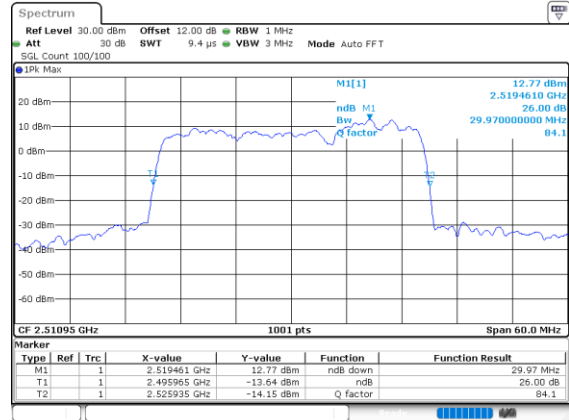

Highest Channel / 15MHz+20MHz

Date: 7.OCT.2020 10:19:03

LTE Band 41C

256QAM

Lowest Channel / 20MHz+5MHz

Date: 5.OCT.2020 08:53:27

Lowest Channel / 20MHz+10MHz

Date: 5.OCT.2020 17:10:06

Middle Channel / 20MHz+5MHz

Date: 5.OCT.2020 08:57:02

Middle Channel / 20MHz+10MHz

Date: 5.OCT.2020 17:14:00

Highest Channel / 20MHz+5MHz

Date: 5.OCT.2020 09:21:36

Highest Channel / 20MHz+10MHz

Date: 5.OCT.2020 17:31:21