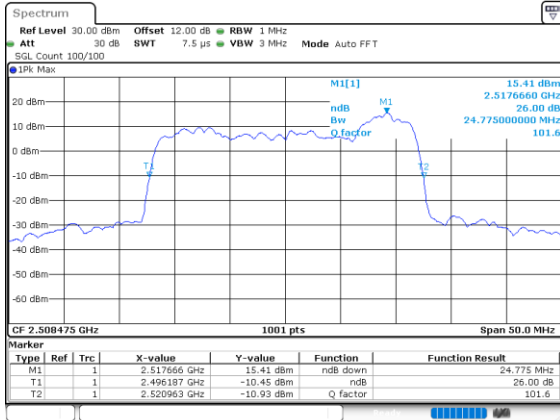

Highest Channel / 15MHz+20MHz

Date: 7.OCT.2020 10:19:03

LTE Band 41C

256QAM

Lowest Channel / 20MHz+5MHz

Date: 5.OCT.2020 08:53:27

Lowest Channel / 20MHz+10MHz

Date: 5.OCT.2020 17:10:06