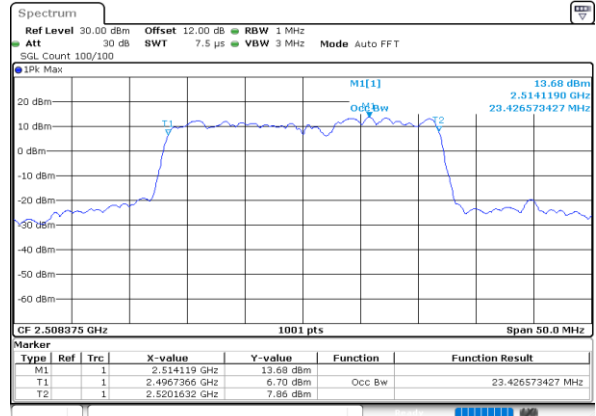

Middle Channel / 20MHz+15MHz

Date: 7.OCT.2020 11:41:53

Middle Channel / 20MHz+20MHz

Date: 4.OCT.2020 18:29:32

Highest Channel / 20MHz+15MHz

Date: 7.OCT.2020 11:45:39

Highest Channel / 20MHz+20MHz

Date: 4.OCT.2020 19:29:56

LTE Band 41C

64QAM

Lowest Channel / 5MHz+20MHz

Lowest Channel / 10MHz+15MHz

Middle Channel / 5MHz+20MHz

Middle Channel / 10MHz+15MHz

Highest Channel / 5MHz+20MHz

Highest Channel / 10MHz+15MHz

LTE Band 41C

64QAM

Lowest Channel / 10MHz+20MHz

Lowest Channel / 15MHz+10MHz

Middle Channel / 10MHz+20MHz

Middle Channel / 15MHz+10MHz

Highest Channel / 10MHz+20MHz

Highest Channel / 15MHz+10MHz