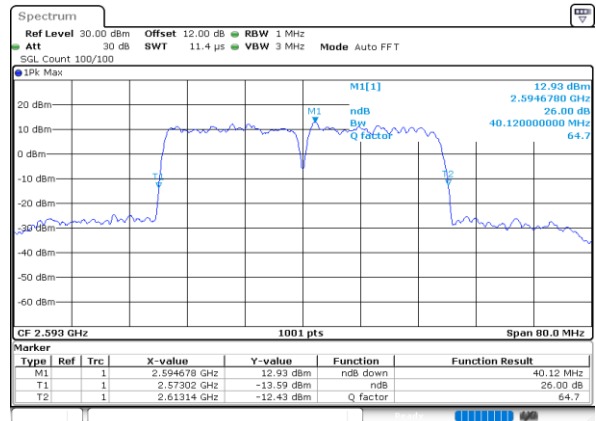

Middle Channel / 20MHz+20MHz

Date: 4.OCT.2020 18:31:00