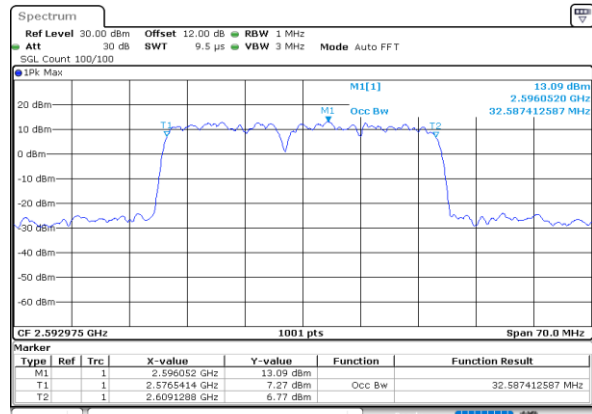

LTE Band 41C

64QAM

Lowest Channel / 10MHz+20MHz

Lowest Channel / 15MHz+10MHz

Middle Channel / 10MHz+20MHz

Middle Channel / 15MHz+10MHz

Highest Channel / 10MHz+20MHz

Highest Channel / 15MHz+10MHz

LTE Band 41C

64QAM

Lowest Channel / 15MHz+15MHz

Date: 6.OCT.2020 09:29:40

Lowest Channel / 15MHz+20MHz

Date: 7.OCT.2020 09:57:05

Middle Channel / 15MHz+15MHz

Date: 6.OCT.2020 16:36:34

Middle Channel / 15MHz+20MHz

Date: 7.OCT.2020 10:00:34

Highest Channel / 15MHz+15MHz

Date: 6.OCT.2020 16:57:15

Highest Channel / 15MHz+20MHz

Date: 7.OCT.2020 10:16:26

LTE Band 41C

64QAM