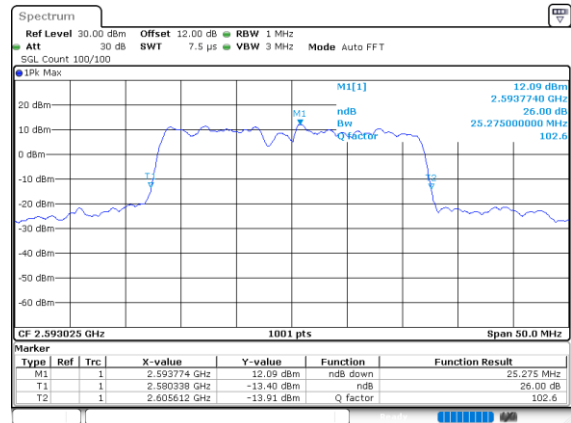

Lowest Channel / 5MHz+20MHz

Lowest Channel / 10MHz+15MHz

Middle Channel / 5MHz+20MHz

Middle Channel / 10MHz+15MHz

Highest Channel / 5MHz+20MHz

Highest Channel / 10MHz+15MHz

LTE Band 41C

256QAM