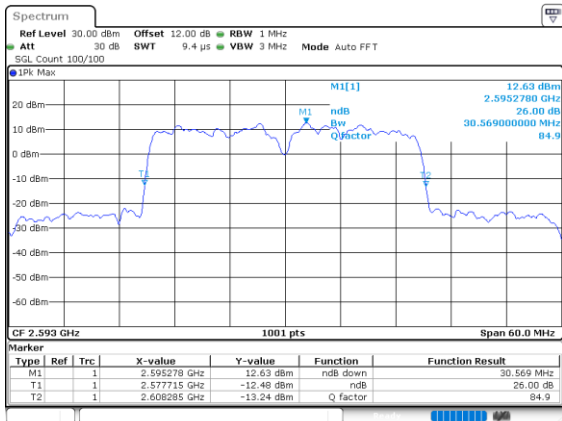

Highest Channel / 10MHz+20MHz

Date: 5.OCT.2020 15:54:29

Highest Channel / 15MHz+10MHz

Date: 5.OCT.2020 13:56:00

LTE Band 41C

256QAM

Lowest Channel / 15MHz+15MHz

Date: 6.OCT.2020 09:30:24

Lowest Channel / 15MHz+20MHz

Date: 7.OCT.2020 09:57:49

Middle Channel / 15MHz+15MHz

Date: 6.OCT.2020 16:37:18

Middle Channel / 15MHz+20MHz

Date: 7.OCT.2020 10:01:19

Highest Channel / 15MHz+15MHz

Date: 6.OCT.2020 16:59:52