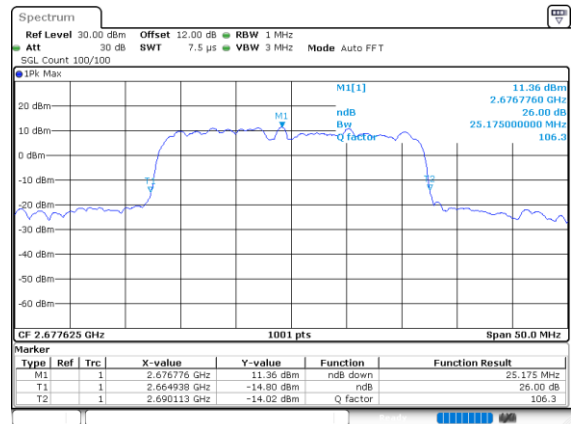

Lowest Channel / 5MHz+20MHz

Lowest Channel / 10MHz+15MHz

Middle Channel / 5MHz+20MHz

Middle Channel / 10MHz+15MHz

Highest Channel / 5MHz+20MHz

Highest Channel / 10MHz+15MHz

LTE Band 41C

256QAM