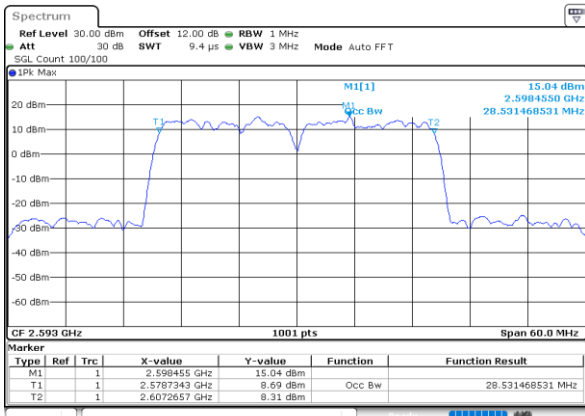

Highest Channel / 10MHz+20MHz

Date: 5.OCT.2020 15:52:37

Highest Channel / 15MHz+10MHz

Date: 5.OCT.2020 13:54:08

LTE Band 41C

QPSK

Lowest Channel / 15MHz+15MHz

Date: 6.OCT.2020 09:28:55

Lowest Channel / 15MHz+20MHz

Date: 7.OCT.2020 09:56:20

Middle Channel / 15MHz+15MHz

Date: 6.OCT.2020 16:35:49

Middle Channel / 15MHz+20MHz

Date: 7.OCT.2020 09:59:50

Highest Channel / 15MHz+15MHz

Date: 6.OCT.2020 16:58:00