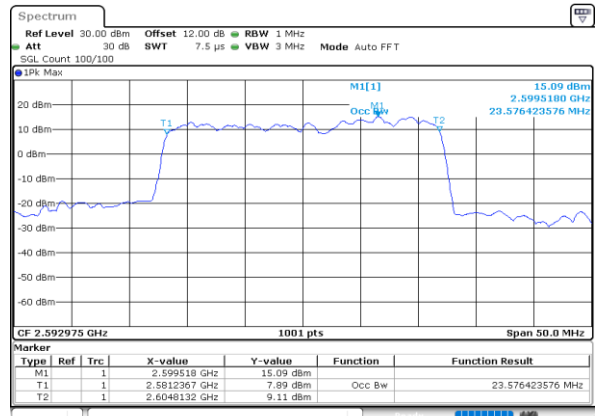

Middle Channel / 10MHz+15MHz

Date: 5.OCT.2020 10:44:23

Highest Channel / 5MHz+20MHz

Date: 4.OCT.2020 21:25:26

Highest Channel / 10MHz+15MHz

Date: 5.OCT.2020 11:01:24

LTE Band 41C

QPSK

Lowest Channel / 10MHz+20MHz

Date: 5.OCT.2020 15:32:08

Lowest Channel / 15MHz+10MHz

Date: 5.OCT.2020 13:32:26

Middle Channel / 10MHz+20MHz

Date: 5.OCT.2020 15:35:47

Middle Channel / 15MHz+10MHz

Date: 5.OCT.2020 13:36:06

Highest Channel / 10MHz+20MHz

Date: 5.OCT.2020 15:52:37

Highest Channel / 15MHz+10MHz

Date: 5.OCT.2020 13:54:08

LTE Band 41C

QPSK

Lowest Channel / 15MHz+15MHz

Date: 6.OCT.2020 09:28:55