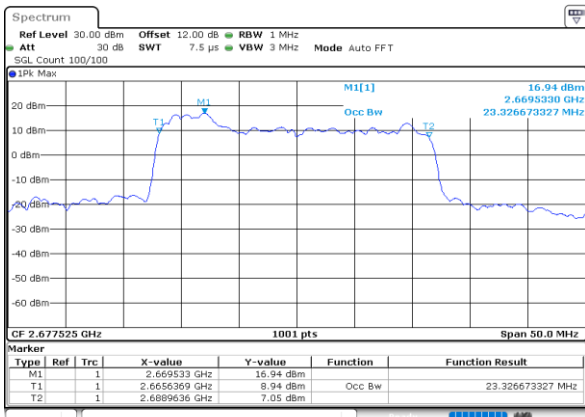

Middle Channel / 20MHz+20MHz

Date: 4.OCT.2020 18:29:09

Highest Channel / 20MHz+15MHz

Date: 7.OCT.2020 11:46:02

Highest Channel / 20MHz+20MHz

Date: 4.OCT.2020 19:30:18

LTE Band 41C

16QAM

Lowest Channel / 5MHz+20MHz

Lowest Channel / 10MHz+15MHz

Middle Channel / 5MHz+20MHz

Middle Channel / 10MHz+15MHz

Highest Channel / 5MHz+20MHz

Highest Channel / 10MHz+15MHz

LTE Band 41C

16QAM

Lowest Channel / 10MHz+20MHz

Date: 5.OCT.2020 15:32:30

Lowest Channel / 15MHz+10MHz

Date: 5.OCT.2020 13:32:48

Middle Channel / 10MHz+20MHz

Date: 5.OCT.2020 15:36:09

Middle Channel / 15MHz+10MHz

Date: 5.OCT.2020 13:36:28

Highest Channel / 10MHz+20MHz

Date: 5.OCT.2020 15:52:15

Highest Channel / 15MHz+10MHz

Date: 5.OCT.2020 13:53:46

LTE Band 41C

16QAM

Lowest Channel / 15MHz+15MHz

Date: 6.OCT.2020 09:29:18