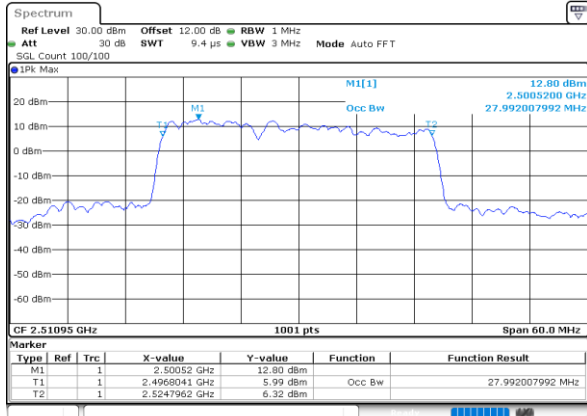

Middle Channel / 20MHz+15MHz

Date: 7.OCT.2020 11:41:53

Middle Channel / 20MHz+20MHz

Date: 4.OCT.2020 18:29:32

Highest Channel / 20MHz+15MHz

Date: 7.OCT.2020 11:45:39

Highest Channel / 20MHz+20MHz

Date: 4.OCT.2020 19:29:56

LTE Band 41C

64QAM

Lowest Channel / 5MHz+20MHz

Lowest Channel / 10MHz+15MHz

Middle Channel / 5MHz+20MHz

Middle Channel / 10MHz+15MHz

Highest Channel / 5MHz+20MHz

Highest Channel / 10MHz+15MHz

LTE Band 41C

64QAM

Lowest Channel / 10MHz+20MHz

Lowest Channel / 15MHz+10MHz

Middle Channel / 10MHz+20MHz

Middle Channel / 15MHz+10MHz

Highest Channel / 10MHz+20MHz

Highest Channel / 15MHz+10MHz