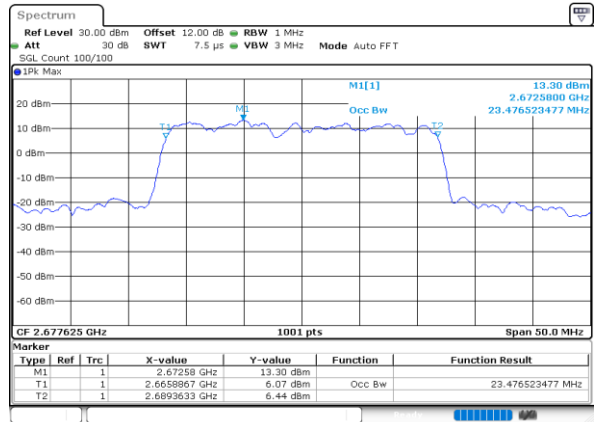

Middle Channel / 20MHz+15MHz

Date: 7.OCT.2020 11:41:53

Middle Channel / 20MHz+20MHz

Date: 4.OCT.2020 18:29:32

Highest Channel / 20MHz+15MHz

Date: 7.OCT.2020 11:45:39

Highest Channel / 20MHz+20MHz

Date: 4.OCT.2020 19:29:56

LTE Band 41C

64QAM

Lowest Channel / 5MHz+20MHz

Lowest Channel / 10MHz+15MHz

Middle Channel / 5MHz+20MHz

Middle Channel / 10MHz+15MHz

Highest Channel / 5MHz+20MHz

Highest Channel / 10MHz+15MHz

LTE Band 41C

64QAM

Lowest Channel / 10MHz+20MHz

Lowest Channel / 15MHz+10MHz

Middle Channel / 10MHz+20MHz

Middle Channel / 15MHz+10MHz

Highest Channel / 10MHz+20MHz

Highest Channel / 15MHz+10MHz