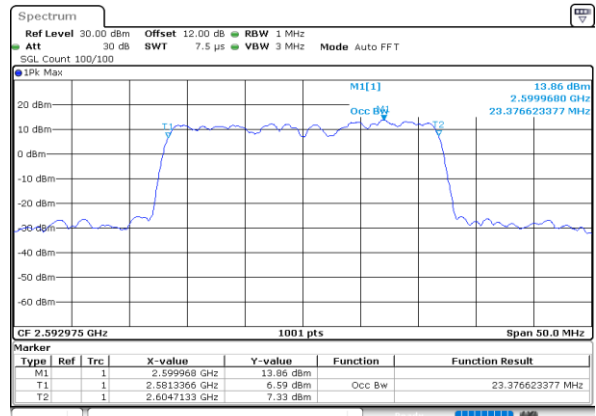

LTE Band 41C

64QAM

Lowest Channel / 5MHz+20MHz

Lowest Channel / 10MHz+15MHz

Middle Channel / 5MHz+20MHz

Middle Channel / 10MHz+15MHz

Highest Channel / 5MHz+20MHz

Highest Channel / 10MHz+15MHz

LTE Band 41C

64QAM

Lowest Channel / 10MHz+20MHz

Lowest Channel / 15MHz+10MHz

Middle Channel / 10MHz+20MHz

Middle Channel / 15MHz+10MHz

Highest Channel / 10MHz+20MHz

Highest Channel / 15MHz+10MHz

LTE Band 41C

64QAM

Lowest Channel / 15MHz+15MHz

Date: 6.OCT.2020 09:29:40

Lowest Channel / 15MHz+20MHz

Date: 7.OCT.2020 09:57:05

Middle Channel / 15MHz+15MHz

Date: 6.OCT.2020 16:36:34