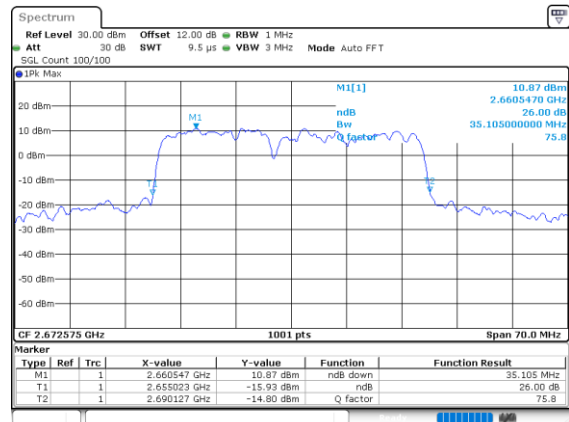

Lowest Channel / 15MHz+20MHz

Date: 7.OCT.2020 09:57:49

Middle Channel / 15MHz+15MHz

Date: 6.OCT.2020 16:37:18

Middle Channel / 15MHz+20MHz

Date: 7.OCT.2020 10:01:19

Highest Channel / 15MHz+15MHz

Date: 6.OCT.2020 16:59:52

Highest Channel / 15MHz+20MHz

Date: 7.OCT.2020 10:19:03

LTE Band 41C

256QAM

Lowest Channel / 20MHz+5MHz

Date: 5.OCT.2020 08:53:27

Lowest Channel / 20MHz+10MHz

Date: 5.OCT.2020 17:10:06