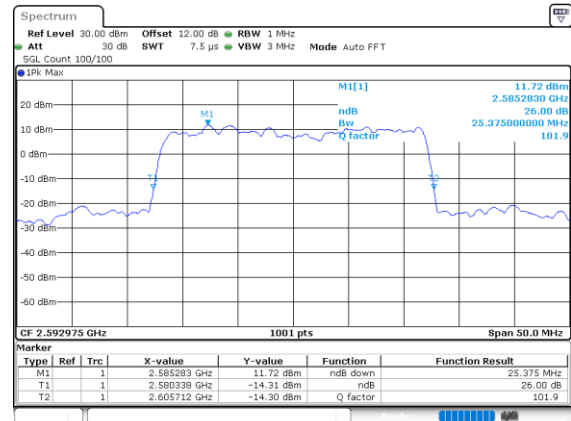

Lowest Channel / 10MHz+20MHz

Date: 5.OCT.2020 15:33:17

Lowest Channel / 15MHz+10MHz

Date: 5.OCT.2020 13:33:55

Middle Channel / 10MHz+20MHz

Date: 5.OCT.2020 15:37:15

Middle Channel / 15MHz+10MHz

Date: 5.OCT.2020 13:37:35

Highest Channel / 10MHz+20MHz

Date: 5.OCT.2020 15:54:29

Highest Channel / 15MHz+10MHz

Date: 5.OCT.2020 13:56:00

LTE Band 41C

256QAM

Lowest Channel / 15MHz+15MHz

Date: 6.OCT.2020 09:30:24