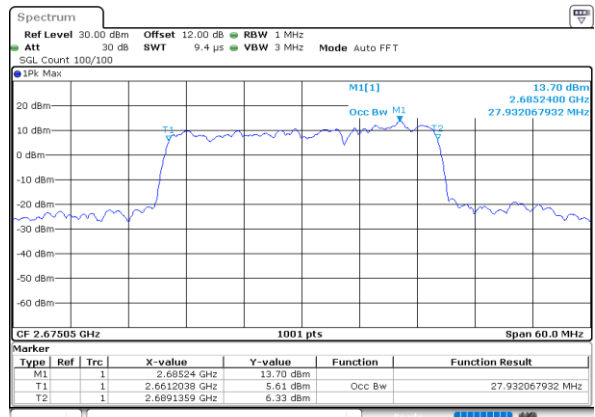

Highest Channel / 10MHz+20MHz

Date: 5.OCT.2020 15:52:15

Highest Channel / 15MHz+10MHz

Date: 5.OCT.2020 13:53:46

LTE Band 41C

16QAM

Lowest Channel / 15MHz+15MHz

Date: 6.OCT.2020 09:29:18

Lowest Channel / 15MHz+20MHz

Date: 7.OCT.2020 09:56:42

Middle Channel / 15MHz+15MHz

Date: 6.OCT.2020 16:36:11

Middle Channel / 15MHz+20MHz

Date: 7.OCT.2020 10:00:12

Highest Channel / 15MHz+15MHz

Date: 6.OCT.2020 16:57:38

Highest Channel / 15MHz+20MHz

Date: 7.OCT.2020 10:16:49

LTE Band 41C

16QAM

Lowest Channel / 20MHz+5MHz

Lowest Channel / 20MHz+10MHz

Middle Channel / 20MHz+5MHz

Middle Channel / 20MHz+10MHz

Highest Channel / 20MHz+5MHz

Highest Channel / 20MHz+10MHz

LTE Band 41C

16QAM

Lowest Channel / 20MHz+15MHz

Date: 7.OCT.2020 11:25:43

Lowest Channel / 20MHz+20MHz

Date: 4.OCT.2020 18:25:44