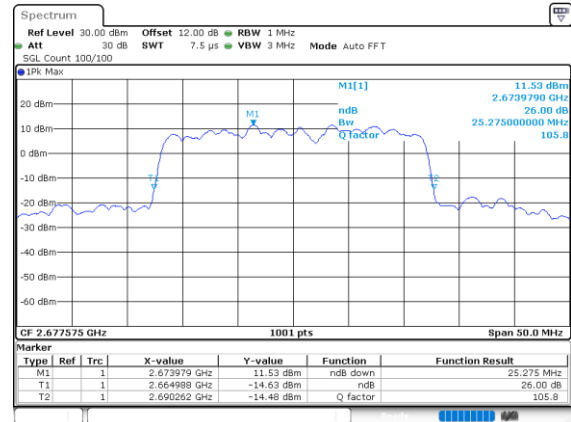

Lowest Channel / 5MHz+20MHz

Lowest Channel / 10MHz+15MHz

Middle Channel / 5MHz+20MHz

Middle Channel / 10MHz+15MHz

Highest Channel / 5MHz+20MHz

Highest Channel / 10MHz+15MHz

LTE Band 41C

256QAM

Lowest Channel / 10MHz+20MHz

Date: 5.OCT.2020 15:33:17

Lowest Channel / 15MHz+10MHz

Date: 5.OCT.2020 13:33:55

Middle Channel / 10MHz+20MHz

Date: 5.OCT.2020 15:37:15

Middle Channel / 15MHz+10MHz

Date: 5.OCT.2020 13:37:35

Highest Channel / 10MHz+20MHz

Date: 5.OCT.2020 15:54:29

Highest Channel / 15MHz+10MHz

Date: 5.OCT.2020 13:56:00

LTE Band 41C

256QAM

Lowest Channel / 15MHz+15MHz

Date: 6.OCT.2020 09:30:24