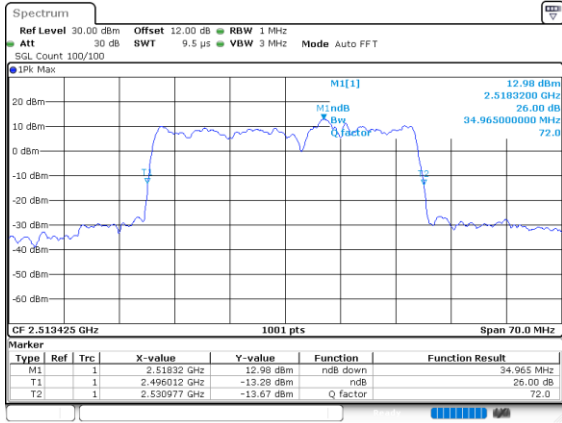

Middle Channel / 20MHz+5MHz

Date: 5.OCT.2020 08:57:02

Middle Channel / 20MHz+10MHz

Date: 5.OCT.2020 17:14:00

Highest Channel / 20MHz+5MHz

Date: 5.OCT.2020 09:21:36

Highest Channel / 20MHz+10MHz

Date: 5.OCT.2020 17:31:21

LTE Band 41C

256QAM

Lowest Channel / 20MHz+15MHz

Lowest Channel / 20MHz+20MHz

Middle Channel / 20MHz+15MHz

Middle Channel / 20MHz+20MHz

Highest Channel / 20MHz+15MHz

Highest Channel / 20MHz+20MHz