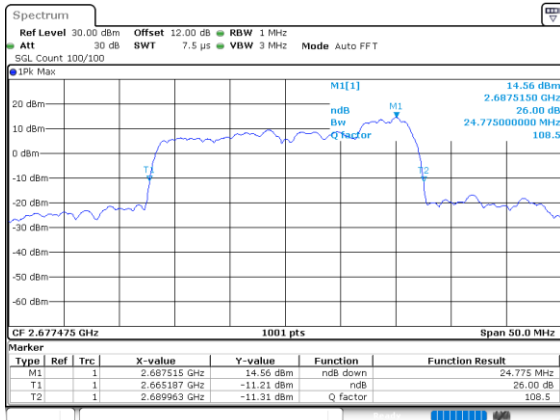

Middle Channel / 20MHz+5MHz

Date: 5.OCT.2020 08:57:02

Middle Channel / 20MHz+10MHz

Date: 5.OCT.2020 17:14:00

Highest Channel / 20MHz+5MHz

Date: 5.OCT.2020 09:21:36

Highest Channel / 20MHz+10MHz

Date: 5.OCT.2020 17:31:21

LTE Band 41C

256QAM

Lowest Channel / 20MHz+15MHz

Lowest Channel / 20MHz+20MHz

Middle Channel / 20MHz+15MHz

Middle Channel / 20MHz+20MHz

Highest Channel / 20MHz+15MHz

Highest Channel / 20MHz+20MHz