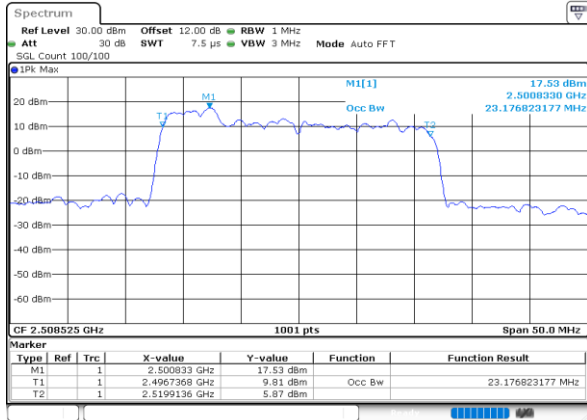

LTE Band 41C

QPSK

Lowest Channel / 5MHz+20MHz

Date: 4.OCT.2020 21:20:54