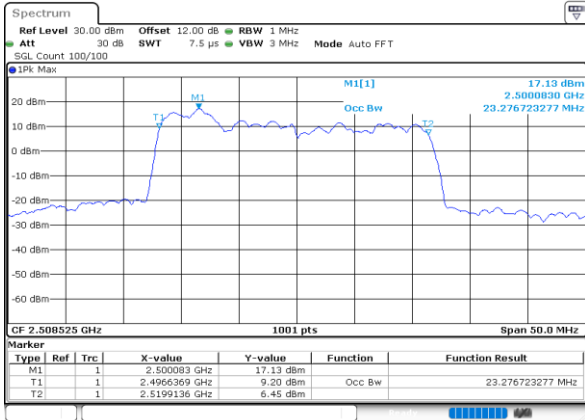

Highest Channel / 20MHz+5MHz

Highest Channel / 20MHz+10MHz

LTE Band 41C

16QAM

Lowest Channel / 20MHz+15MHz

Date: 7.OCT.2020 11:25:43

Lowest Channel / 20MHz+20MHz

Date: 4.OCT.2020 18:25:44

Middle Channel / 20MHz+15MHz

Date: 7.OCT.2020 11:41:53

Middle Channel / 20MHz+20MHz

Date: 4.OCT.2020 18:29:32

Highest Channel / 20MHz+15MHz

Date: 7.OCT.2020 11:45:39

Highest Channel / 20MHz+20MHz

Date: 4.OCT.2020 19:29:56

LTE Band 41C

64QAM

Lowest Channel / 5MHz+20MHz

Lowest Channel / 10MHz+15MHz

Middle Channel / 5MHz+20MHz

Middle Channel / 10MHz+15MHz

Highest Channel / 5MHz+20MHz

Highest Channel / 10MHz+15MHz