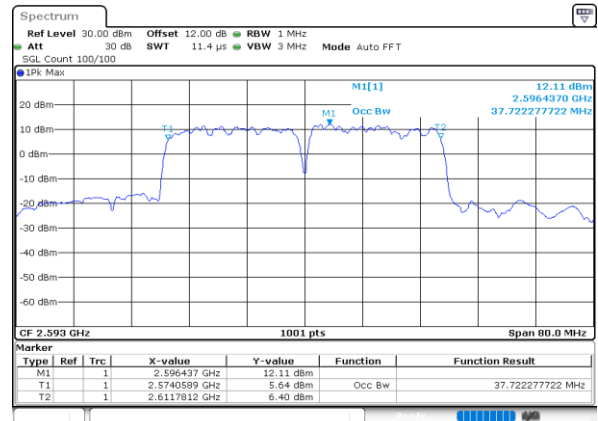

Highest Channel / 15MHz+20MHz

Date: 7.OCT.2020 10:16:49

LTE Band 41C

16QAM

Lowest Channel / 20MHz+5MHz

Lowest Channel / 20MHz+10MHz

Middle Channel / 20MHz+5MHz

Middle Channel / 20MHz+10MHz

Highest Channel / 20MHz+5MHz

Highest Channel / 20MHz+10MHz

LTE Band 41C

16QAM

Lowest Channel / 20MHz+15MHz

Date: 7.OCT.2020 11:25:43

Lowest Channel / 20MHz+20MHz

Date: 4.OCT.2020 18:25:44

Middle Channel / 20MHz+15MHz

Date: 7.OCT.2020 11:41:53

Middle Channel / 20MHz+20MHz

Date: 4.OCT.2020 18:29:32

Highest Channel / 20MHz+15MHz

Date: 7.OCT.2020 11:45:39

Highest Channel / 20MHz+20MHz

Date: 4.OCT.2020 19:29:56