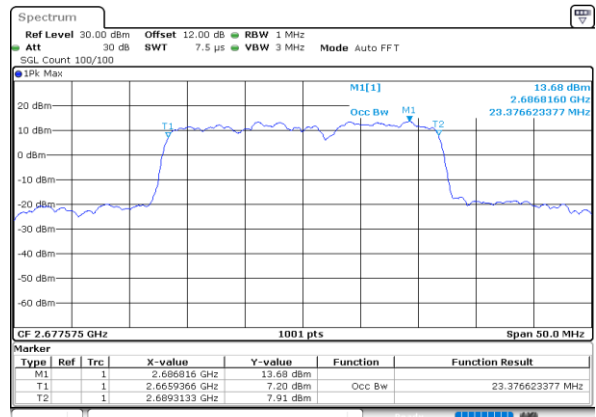

Middle Channel / 10MHz+15MHz

Date: 5.OCT.2020 10:44:23

Highest Channel / 5MHz+20MHz

Date: 4.OCT.2020 21:25:26

Highest Channel / 10MHz+15MHz

Date: 5.OCT.2020 11:01:24

LTE Band 41C

QPSK

Lowest Channel / 10MHz+20MHz

Date: 5.OCT.2020 15:32:08

Lowest Channel / 15MHz+10MHz

Date: 5.OCT.2020 13:32:26

Middle Channel / 10MHz+20MHz

Date: 5.OCT.2020 15:35:47

Middle Channel / 15MHz+10MHz

Date: 5.OCT.2020 13:36:06

Highest Channel / 10MHz+20MHz

Date: 5.OCT.2020 15:52:37

Highest Channel / 15MHz+10MHz

Date: 5.OCT.2020 13:54:08

LTE Band 41C

QPSK

Lowest Channel / 15MHz+15MHz

Date: 6.OCT.2020 09:28:55