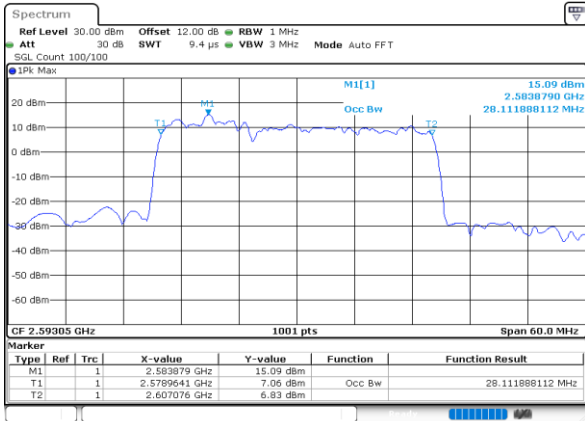

Lowest Channel / 5MHz+20MHz

Lowest Channel / 10MHz+15MHz

Middle Channel / 5MHz+20MHz

Middle Channel / 10MHz+15MHz

Highest Channel / 5MHz+20MHz

Highest Channel / 10MHz+15MHz

LTE Band 41C

16QAM

Lowest Channel / 10MHz+20MHz

Date: 5.OCT.2020 15:32:30

Lowest Channel / 15MHz+10MHz

Date: 5.OCT.2020 13:32:48

Middle Channel / 10MHz+20MHz

Date: 5.OCT.2020 15:36:09

Middle Channel / 15MHz+10MHz

Date: 5.OCT.2020 13:36:28

Highest Channel / 10MHz+20MHz

Date: 5.OCT.2020 15:52:15

Highest Channel / 15MHz+10MHz

Date: 5.OCT.2020 13:53:46

LTE Band 41C

16QAM

Lowest Channel / 15MHz+15MHz

Date: 6.OCT.2020 09:29:18