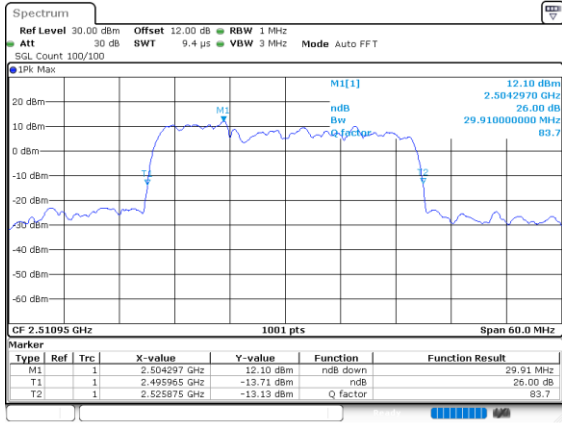

LTE Band 41C

256QAM

Lowest Channel / 10MHz+20MHz

Date: 5.OCT.2020 15:33:17