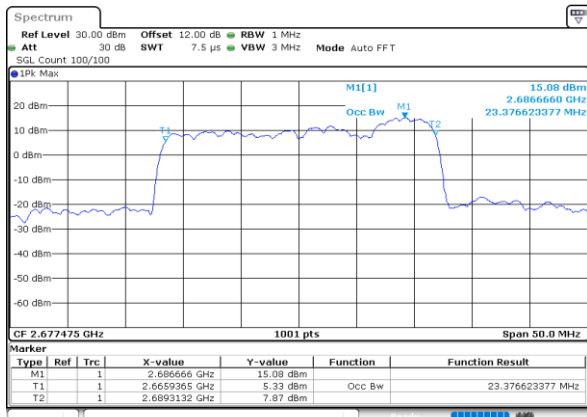

Middle Channel / 15MHz+20MHz

Date: 7.OCT.2020 10:00:34

Highest Channel / 15MHz+15MHz

Date: 6.OCT.2020 16:57:15

Highest Channel / 15MHz+20MHz

Date: 7.OCT.2020 10:16:26

LTE Band 41C

64QAM

Lowest Channel / 20MHz+5MHz

Date: 5.OCT.2020 08:52:42

Lowest Channel / 20MHz+10MHz

Date: 5.OCT.2020 17:09:22

Middle Channel / 20MHz+5MHz

Date: 5.OCT.2020 08:56:17

Middle Channel / 20MHz+10MHz

Date: 5.OCT.2020 17:13:15

Highest Channel / 20MHz+5MHz

Date: 5.OCT.2020 09:18:59

Highest Channel / 20MHz+10MHz

Date: 5.OCT.2020 17:28:45

LTE Band 41C

64QAM

Lowest Channel / 20MHz+15MHz

Date: 7.OCT.2020 11:26:05