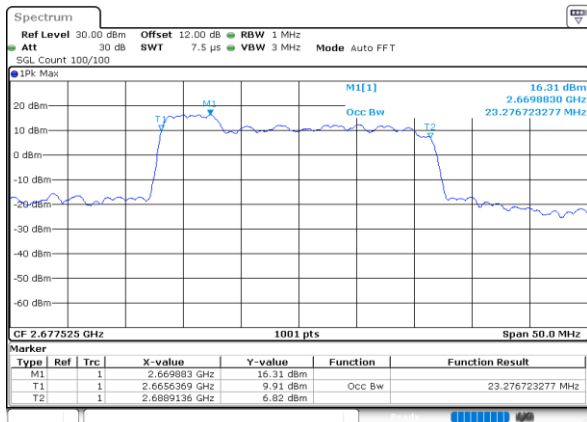

LTE Band 41C

QPSK

Lowest Channel / 5MHz+20MHz

Date: 4.OCT.2020 21:20:54

Lowest Channel / 10MHz+15MHz

Date: 5.OCT.2020 10:24:11

Middle Channel / 5MHz+20MHz

Date: 4.OCT.2020 21:17:17

Middle Channel / 10MHz+15MHz

Date: 5.OCT.2020 10:44:23

Highest Channel / 5MHz+20MHz

Date: 4.OCT.2020 21:25:26

Highest Channel / 10MHz+15MHz

Date: 5.OCT.2020 11:01:24

LTE Band 41C

QPSK