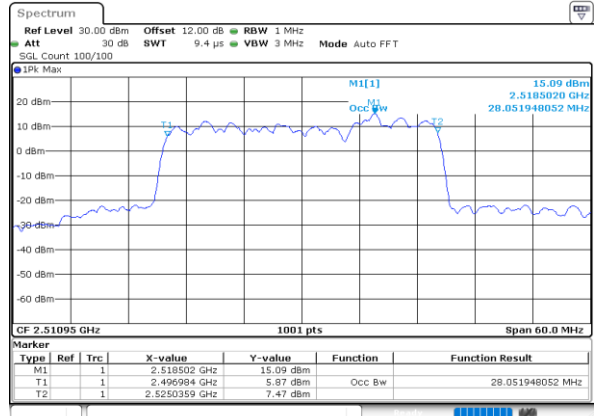

Lowest Channel / 15MHz+20MHz

Date: 7.OCT.2020 09:56:42

Middle Channel / 15MHz+15MHz

Date: 6.OCT.2020 16:36:11

Middle Channel / 15MHz+20MHz

Date: 7.OCT.2020 10:00:12

Highest Channel / 15MHz+15MHz

Date: 6.OCT.2020 16:57:38

Highest Channel / 15MHz+20MHz

Date: 7.OCT.2020 10:16:49

LTE Band 41C

16QAM

Lowest Channel / 20MHz+5MHz

Lowest Channel / 20MHz+10MHz

Middle Channel / 20MHz+5MHz

Middle Channel / 20MHz+10MHz

Highest Channel / 20MHz+5MHz

Highest Channel / 20MHz+10MHz

LTE Band 41C

16QAM

Lowest Channel / 20MHz+15MHz

Date: 7.OCT.2020 11:25:43

Lowest Channel / 20MHz+20MHz

Date: 4.OCT.2020 18:25:44