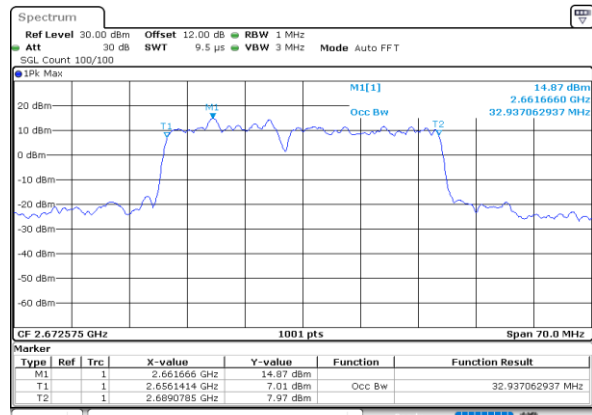

LTE Band 41C

64QAM

Lowest Channel / 15MHz+15MHz

Date: 6.OCT.2020 09:29:40

Lowest Channel / 15MHz+20MHz

Date: 7.OCT.2020 09:57:05

Middle Channel / 15MHz+15MHz

Date: 6.OCT.2020 16:36:34

Middle Channel / 15MHz+20MHz

Date: 7.OCT.2020 10:00:34

Highest Channel / 15MHz+15MHz

Date: 6.OCT.2020 16:57:15

Highest Channel / 15MHz+20MHz

Date: 7.OCT.2020 10:16:26

LTE Band 41C

64QAM

Lowest Channel / 20MHz+5MHz

Date: 5.OCT.2020 08:52:42

Lowest Channel / 20MHz+10MHz

Date: 5.OCT.2020 17:09:22

Middle Channel / 20MHz+5MHz

Date: 5.OCT.2020 08:56:17

Middle Channel / 20MHz+10MHz

Date: 5.OCT.2020 17:13:15

Highest Channel / 20MHz+5MHz

Date: 5.OCT.2020 09:18:59

Highest Channel / 20MHz+10MHz

Date: 5.OCT.2020 17:28:45

LTE Band 41C

64QAM

Lowest Channel / 20MHz+15MHz

Date: 7.OCT.2020 11:26:05