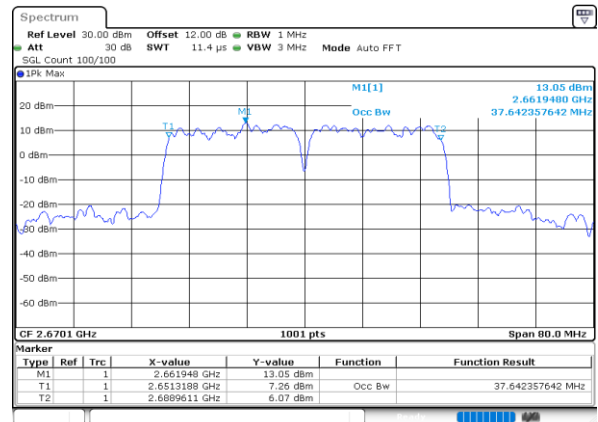

Highest Channel / 20MHz+5MHz

Highest Channel / 20MHz+10MHz

LTE Band 41C

16QAM

Lowest Channel / 20MHz+15MHz

Date: 7.OCT.2020 11:25:43

Lowest Channel / 20MHz+20MHz

Date: 4.OCT.2020 18:25:44

Middle Channel / 20MHz+15MHz

Date: 7.OCT.2020 11:41:53

Middle Channel / 20MHz+20MHz

Date: 4.OCT.2020 18:29:32

Highest Channel / 20MHz+15MHz

Date: 7.OCT.2020 11:45:39

Highest Channel / 20MHz+20MHz

Date: 4.OCT.2020 19:29:56

LTE Band 41C

64QAM

Lowest Channel / 5MHz+20MHz

Lowest Channel / 10MHz+15MHz

Middle Channel / 5MHz+20MHz

Middle Channel / 10MHz+15MHz

Highest Channel / 5MHz+20MHz

Highest Channel / 10MHz+15MHz