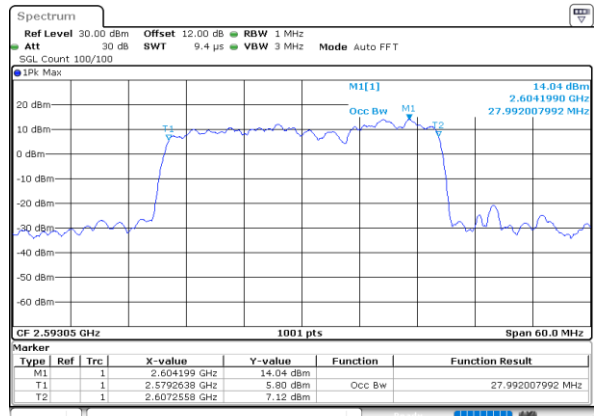

Middle Channel / 15MHz+20MHz

Date: 7.OCT.2020 10:00:34

Highest Channel / 15MHz+15MHz

Date: 6.OCT.2020 16:57:15

Highest Channel / 15MHz+20MHz

Date: 7.OCT.2020 10:16:26

LTE Band 41C

64QAM

Lowest Channel / 20MHz+5MHz

Date: 5.OCT.2020 08:52:42

Lowest Channel / 20MHz+10MHz

Date: 5.OCT.2020 17:09:22

Middle Channel / 20MHz+5MHz

Date: 5.OCT.2020 08:56:17

Middle Channel / 20MHz+10MHz

Date: 5.OCT.2020 17:13:15

Highest Channel / 20MHz+5MHz

Date: 5.OCT.2020 09:18:59

Highest Channel / 20MHz+10MHz

Date: 5.OCT.2020 17:28:45

LTE Band 41C

64QAM

Lowest Channel / 20MHz+15MHz

Date: 7.OCT.2020 11:26:05