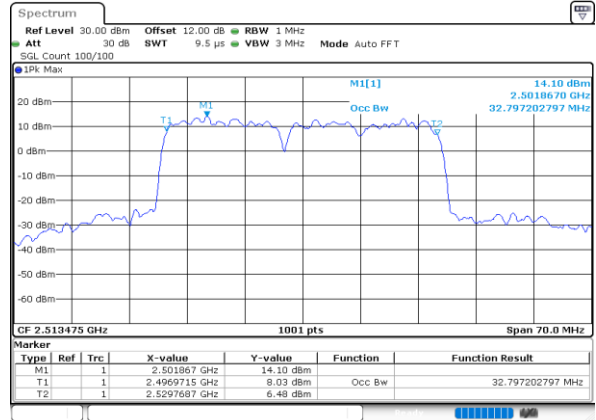

Lowest Channel / 10MHz+20MHz

Date: 5.OCT.2020 15:32:30

Lowest Channel / 15MHz+10MHz

Date: 5.OCT.2020 13:32:48

Middle Channel / 10MHz+20MHz

Date: 5.OCT.2020 15:36:09

Middle Channel / 15MHz+10MHz

Date: 5.OCT.2020 13:36:28

Highest Channel / 10MHz+20MHz

Date: 5.OCT.2020 15:52:15

Highest Channel / 15MHz+10MHz

Date: 5.OCT.2020 13:53:46

LTE Band 41C

16QAM

Lowest Channel / 15MHz+15MHz

Date: 6.OCT.2020 09:29:18

Lowest Channel / 15MHz+20MHz

Date: 7.OCT.2020 09:56:42

Middle Channel / 15MHz+15MHz

Date: 6.OCT.2020 16:36:11

Middle Channel / 15MHz+20MHz

Date: 7.OCT.2020 10:00:12

Highest Channel / 15MHz+15MHz

Date: 6.OCT.2020 16:57:38