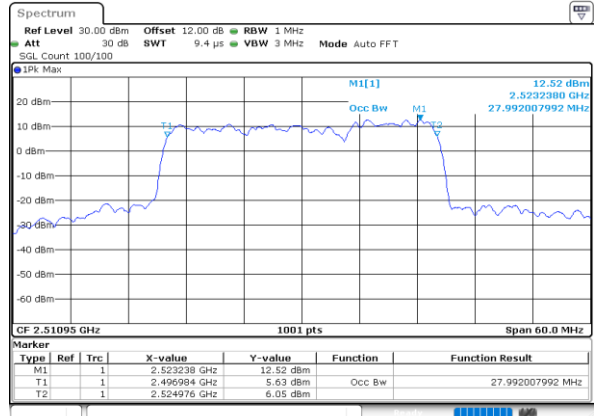

LTE Band 41C

64QAM

Lowest Channel / 15MHz+15MHz

Date: 6.OCT.2020 09:29:40

Lowest Channel / 15MHz+20MHz

Date: 7.OCT.2020 09:57:05

Middle Channel / 15MHz+15MHz

Date: 6.OCT.2020 16:36:34

Middle Channel / 15MHz+20MHz

Date: 7.OCT.2020 10:00:34

Highest Channel / 15MHz+15MHz

Date: 6.OCT.2020 16:57:15

Highest Channel / 15MHz+20MHz

Date: 7.OCT.2020 10:16:26

LTE Band 41C

64QAM

Lowest Channel / 20MHz+5MHz

Date: 5.OCT.2020 08:52:42

Lowest Channel / 20MHz+10MHz

Date: 5.OCT.2020 17:09:22

Middle Channel / 20MHz+5MHz

Date: 5.OCT.2020 08:56:17

Middle Channel / 20MHz+10MHz

Date: 5.OCT.2020 17:13:15

Highest Channel / 20MHz+5MHz

Date: 5.OCT.2020 09:18:59

Highest Channel / 20MHz+10MHz

Date: 5.OCT.2020 17:28:45

LTE Band 41C

64QAM

Lowest Channel / 20MHz+15MHz

Date: 7.OCT.2020 11:26:05