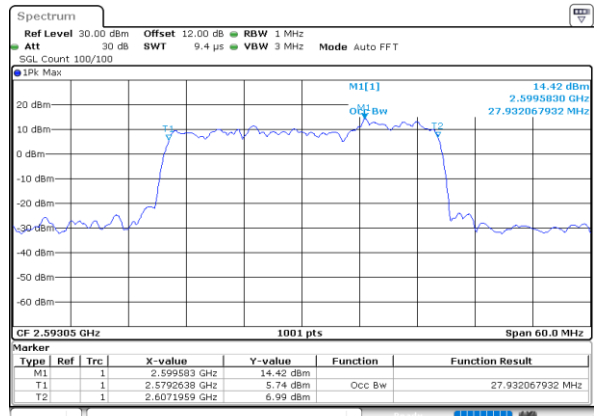

Lowest Channel / 15MHz+20MHz

Date: 7.OCT.2020 09:56:42

Middle Channel / 15MHz+15MHz

Date: 6.OCT.2020 16:36:11

Middle Channel / 15MHz+20MHz

Date: 7.OCT.2020 10:00:12

Highest Channel / 15MHz+15MHz

Date: 6.OCT.2020 16:57:38

Highest Channel / 15MHz+20MHz

Date: 7.OCT.2020 10:16:49

LTE Band 41C

16QAM

Lowest Channel / 20MHz+5MHz

Lowest Channel / 20MHz+10MHz

Middle Channel / 20MHz+5MHz

Middle Channel / 20MHz+10MHz

Highest Channel / 20MHz+5MHz

Highest Channel / 20MHz+10MHz

LTE Band 41C

16QAM

Lowest Channel / 20MHz+15MHz

Date: 7.OCT.2020 11:25:43

Lowest Channel / 20MHz+20MHz

Date: 4.OCT.2020 18:25:44