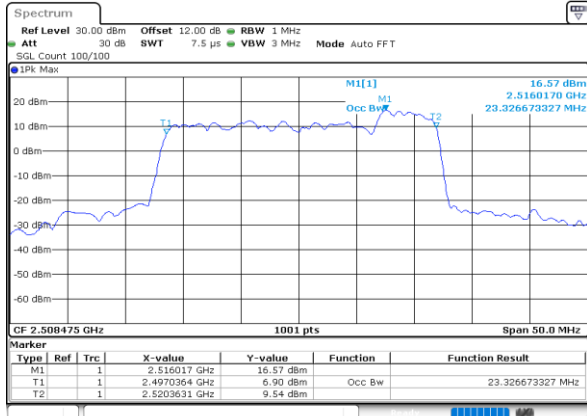

Lowest Channel / 15MHz+20MHz

Date: 7.OCT.2020 09:56:20

Middle Channel / 15MHz+15MHz

Date: 6.OCT.2020 16:35:49

Middle Channel / 15MHz+20MHz

Date: 7.OCT.2020 09:59:50

Highest Channel / 15MHz+15MHz

Date: 6.OCT.2020 16:58:00

Highest Channel / 15MHz+20MHz

Date: 7.OCT.2020 10:17:11

LTE Band 41C

QPSK

Lowest Channel / 20MHz+5MHz

Date: 5.OCT.2020 08:51:57

Lowest Channel / 20MHz+10MHz

Date: 5.OCT.2020 17:08:37

Middle Channel / 20MHz+5MHz

Date: 5.OCT.2020 08:55:32

Middle Channel / 20MHz+10MHz

Date: 5.OCT.2020 17:12:31

Highest Channel / 20MHz+5MHz

Date: 5.OCT.2020 09:19:44

Highest Channel / 20MHz+10MHz

Date: 5.OCT.2020 17:29:29