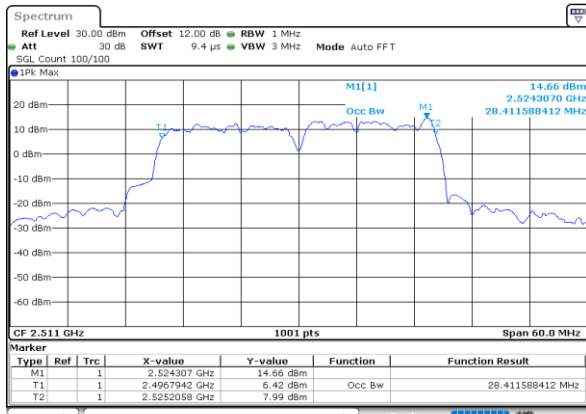

LTE Band 41C

64QAM

Lowest Channel / 5MHz+20MHz

Lowest Channel / 10MHz+15MHz

Middle Channel / 5MHz+20MHz

Middle Channel / 10MHz+15MHz

Highest Channel / 5MHz+20MHz

Highest Channel / 10MHz+15MHz

LTE Band 41C

64QAM

Lowest Channel / 10MHz+20MHz

Lowest Channel / 15MHz+10MHz

Middle Channel / 10MHz+20MHz

Middle Channel / 15MHz+10MHz

Highest Channel / 10MHz+20MHz

Highest Channel / 15MHz+10MHz

LTE Band 41C

64QAM

Lowest Channel / 15MHz+15MHz

Date: 6.OCT.2020 09:29:40

Lowest Channel / 15MHz+20MHz

Date: 7.OCT.2020 09:57:05

Middle Channel / 15MHz+15MHz

Date: 6.OCT.2020 16:36:34

Middle Channel / 15MHz+20MHz

Date: 7.OCT.2020 10:00:34

Highest Channel / 15MHz+15MHz

Date: 6.OCT.2020 16:57:15

Highest Channel / 15MHz+20MHz

Date: 7.OCT.2020 10:16:26

LTE Band 41C

64QAM