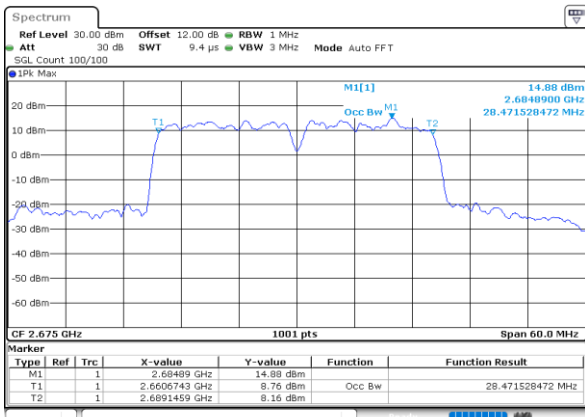

Highest Channel / 10MHz+20MHz

Date: 5.OCT.2020 15:52:37

Highest Channel / 15MHz+10MHz

Date: 5.OCT.2020 13:54:08

LTE Band 41C

QPSK

Lowest Channel / 15MHz+15MHz

Date: 6.OCT.2020 09:28:55

Lowest Channel / 15MHz+20MHz

Date: 7.OCT.2020 09:56:20

Middle Channel / 15MHz+15MHz

Date: 6.OCT.2020 16:35:49

Middle Channel / 15MHz+20MHz

Date: 7.OCT.2020 09:59:50

Highest Channel / 15MHz+15MHz

Date: 6.OCT.2020 16:58:00

Highest Channel / 15MHz+20MHz

Date: 7.OCT.2020 10:17:11

LTE Band 41C

QPSK

Lowest Channel / 20MHz+5MHz

Date: 5.OCT.2020 08:51:57

Lowest Channel / 20MHz+10MHz

Date: 5.OCT.2020 17:08:37