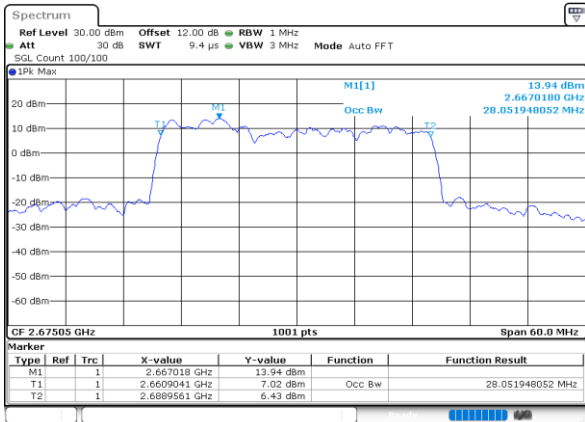

Lowest Channel / 5MHz+20MHz

Lowest Channel / 10MHz+15MHz

Middle Channel / 5MHz+20MHz

Middle Channel / 10MHz+15MHz

Highest Channel / 5MHz+20MHz

Highest Channel / 10MHz+15MHz

LTE Band 41C

16QAM

Lowest Channel / 10MHz+20MHz

Date: 5.OCT.2020 15:32:30

Lowest Channel / 15MHz+10MHz

Date: 5.OCT.2020 13:32:48

Middle Channel / 10MHz+20MHz

Date: 5.OCT.2020 15:36:09

Middle Channel / 15MHz+10MHz

Date: 5.OCT.2020 13:36:28

Highest Channel / 10MHz+20MHz

Date: 5.OCT.2020 15:52:15

Highest Channel / 15MHz+10MHz

Date: 5.OCT.2020 13:53:46

LTE Band 41C

16QAM

Lowest Channel / 15MHz+15MHz

Date: 6.OCT.2020 09:29:18