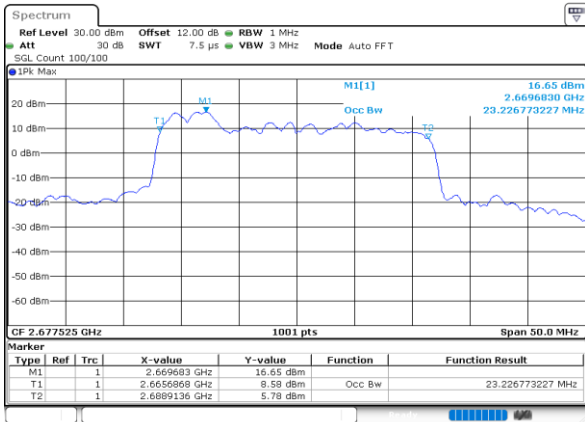

Middle Channel / 20MHz+15MHz

Date: 7.OCT.2020 11:41:53

Middle Channel / 20MHz+20MHz

Date: 4.OCT.2020 18:29:32

Highest Channel / 20MHz+15MHz

Date: 7.OCT.2020 11:45:39

Highest Channel / 20MHz+20MHz

Date: 4.OCT.2020 19:29:56

LTE Band 41C

64QAM

Lowest Channel / 5MHz+20MHz

Lowest Channel / 10MHz+15MHz

Middle Channel / 5MHz+20MHz

Middle Channel / 10MHz+15MHz

Highest Channel / 5MHz+20MHz

Highest Channel / 10MHz+15MHz

LTE Band 41C

64QAM

Lowest Channel / 10MHz+20MHz

Lowest Channel / 15MHz+10MHz

Middle Channel / 10MHz+20MHz

Middle Channel / 15MHz+10MHz

Highest Channel / 10MHz+20MHz

Highest Channel / 15MHz+10MHz