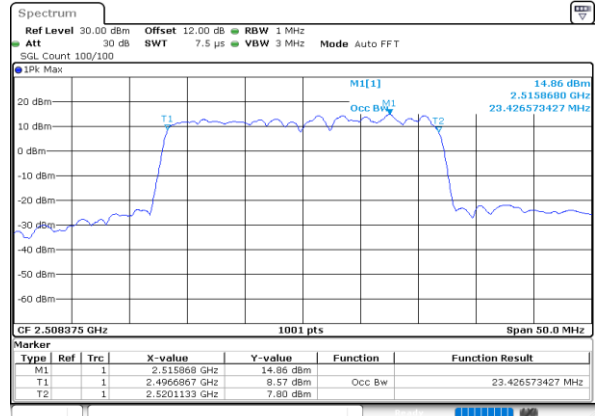

LTE Band 41C

QPSK

Lowest Channel / 5MHz+20MHz

Date: 4.OCT.2020 21:20:54

Lowest Channel / 10MHz+15MHz

Date: 5.OCT.2020 10:24:11

Middle Channel / 5MHz+20MHz

Date: 4.OCT.2020 21:17:17

Middle Channel / 10MHz+15MHz

Date: 5.OCT.2020 10:44:23

Highest Channel / 5MHz+20MHz

Date: 4.OCT.2020 21:25:26

Highest Channel / 10MHz+15MHz

Date: 5.OCT.2020 11:01:24

LTE Band 41C

QPSK

Lowest Channel / 10MHz+20MHz

Date: 5.OCT.2020 15:32:08

Lowest Channel / 15MHz+10MHz

Date: 5.OCT.2020 13:32:26

Middle Channel / 10MHz+20MHz

Date: 5.OCT.2020 15:35:47

Middle Channel / 15MHz+10MHz

Date: 5.OCT.2020 13:36:06