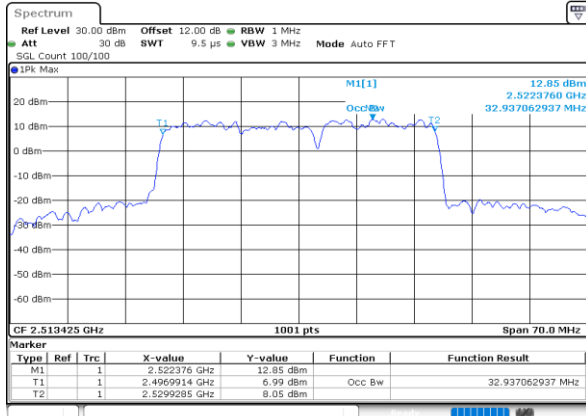

Lowest Channel / 20MHz+5MHz

Date: 5.OCT.2020 08:52:42

Lowest Channel / 20MHz+10MHz

Date: 5.OCT.2020 17:09:22

Middle Channel / 20MHz+5MHz

Date: 5.OCT.2020 08:56:17

Middle Channel / 20MHz+10MHz

Date: 5.OCT.2020 17:13:15

Highest Channel / 20MHz+5MHz

Date: 5.OCT.2020 09:18:59

Highest Channel / 20MHz+10MHz

Date: 5.OCT.2020 17:28:45

LTE Band 41C

64QAM

Lowest Channel / 20MHz+15MHz

Date: 7.OCT.2020 11:26:05

Lowest Channel / 20MHz+20MHz

Date: 4.OCT.2020 18:26:06

Middle Channel / 20MHz+15MHz

Date: 7.OCT.2020 11:42:15

Middle Channel / 20MHz+20MHz

Date: 4.OCT.2020 18:29:54

Highest Channel / 20MHz+15MHz

Date: 7.OCT.2020 11:45:17