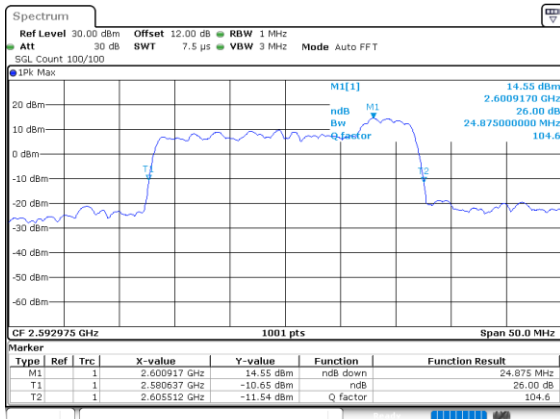

Middle Channel / 20MHz+5MHz

Date: 5.OCT.2020 08:57:02