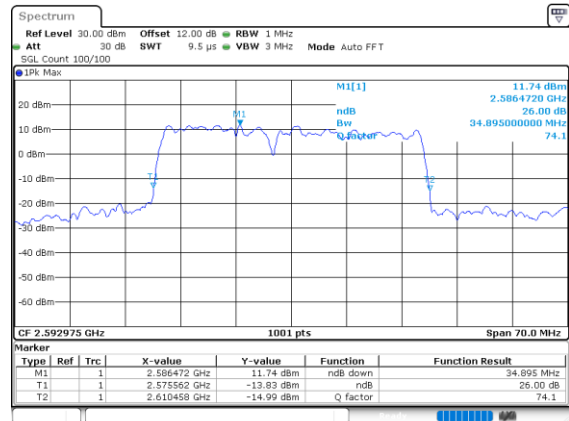

Highest Channel / 10MHz+20MHz

Date: 5.OCT.2020 15:54:29

Highest Channel / 15MHz+10MHz

Date: 5.OCT.2020 13:56:00

LTE Band 41C

256QAM

Lowest Channel / 15MHz+15MHz

Date: 6.OCT.2020 09:30:24

Lowest Channel / 15MHz+20MHz

Date: 7.OCT.2020 09:57:49

Middle Channel / 15MHz+15MHz

Date: 6.OCT.2020 16:37:18

Middle Channel / 15MHz+20MHz

Date: 7.OCT.2020 10:01:19

Highest Channel / 15MHz+15MHz

Date: 6.OCT.2020 16:59:52

Highest Channel / 15MHz+20MHz

Date: 7.OCT.2020 10:19:03

LTE Band 41C

256QAM

Lowest Channel / 20MHz+5MHz

Date: 5.OCT.2020 08:53:27

Lowest Channel / 20MHz+10MHz

Date: 5.OCT.2020 17:10:06