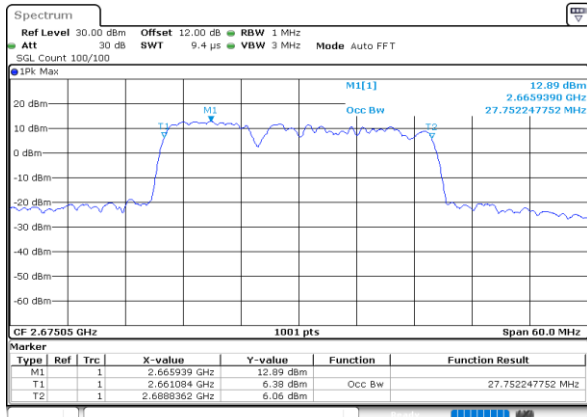

LTE Band 41C

64QAM

Lowest Channel / 5MHz+20MHz

Lowest Channel / 10MHz+15MHz

Middle Channel / 5MHz+20MHz

Middle Channel / 10MHz+15MHz

Highest Channel / 5MHz+20MHz

Highest Channel / 10MHz+15MHz

LTE Band 41C

64QAM

Lowest Channel / 10MHz+20MHz

Lowest Channel / 15MHz+10MHz

Middle Channel / 10MHz+20MHz

Middle Channel / 15MHz+10MHz

Highest Channel / 10MHz+20MHz

Highest Channel / 15MHz+10MHz

LTE Band 41C

64QAM

Lowest Channel / 15MHz+15MHz

Date: 6.OCT.2020 09:29:40

Lowest Channel / 15MHz+20MHz

Date: 7.OCT.2020 09:57:05

Middle Channel / 15MHz+15MHz

Date: 6.OCT.2020 16:36:34