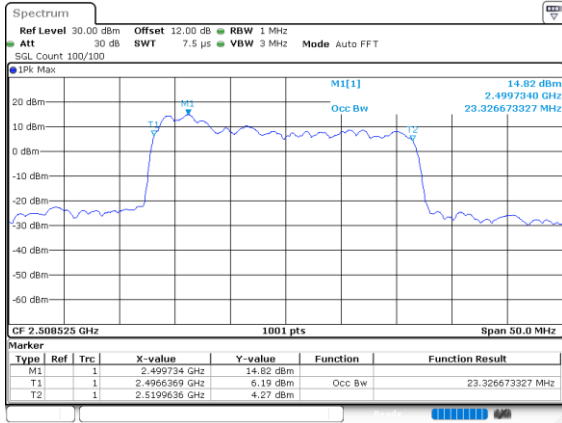

Lowest Channel / 20MHz+20MHz

Date: 4.OCT.2020 18:26:06

Middle Channel / 20MHz+15MHz

Date: 7.OCT.2020 11:42:15

Middle Channel / 20MHz+20MHz

Date: 4.OCT.2020 18:29:54

Highest Channel / 20MHz+15MHz

Date: 7.OCT.2020 11:45:17

Highest Channel / 20MHz+20MHz

Date: 4.OCT.2020 19:29:33

LTE Band 41C

256QAM

Lowest Channel / 5MHz+20MHz

Lowest Channel / 10MHz+15MHz

Middle Channel / 5MHz+20MHz

Middle Channel / 10MHz+15MHz

Highest Channel / 5MHz+20MHz

Highest Channel / 10MHz+15MHz

LTE Band 41C

256QAM

Lowest Channel / 10MHz+20MHz

Date: 5.OCT.2020 15:33:15

Lowest Channel / 15MHz+10MHz

Date: 5.OCT.2020 13:33:33