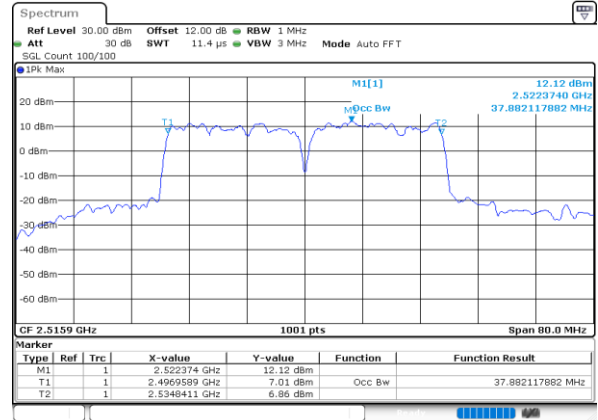

Highest Channel / 15MHz+20MHz

Date: 7.OCT.2020 10:16:49

LTE Band 41C

16QAM

Lowest Channel / 20MHz+5MHz

Lowest Channel / 20MHz+10MHz

Middle Channel / 20MHz+5MHz

Middle Channel / 20MHz+10MHz

Highest Channel / 20MHz+5MHz

Highest Channel / 20MHz+10MHz

LTE Band 41C

16QAM

Lowest Channel / 20MHz+15MHz

Date: 7.OCT.2020 11:25:43

Lowest Channel / 20MHz+20MHz

Date: 4.OCT.2020 18:25:44

Middle Channel / 20MHz+15MHz

Date: 7.OCT.2020 11:41:53

Middle Channel / 20MHz+20MHz

Date: 4.OCT.2020 18:29:32

Highest Channel / 20MHz+15MHz

Date: 7.OCT.2020 11:45:39

Highest Channel / 20MHz+20MHz

Date: 4.OCT.2020 19:29:56