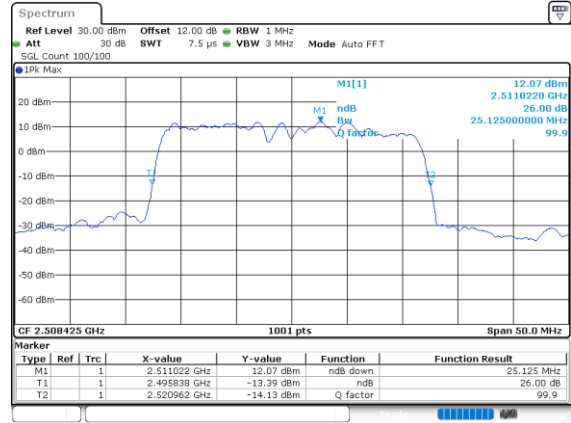

Middle Channel / 20MHz+20MHz

Date: 4.OCT.2020 18:31:00

Highest Channel / 20MHz+15MHz

Date: 7.OCT.2020 11:47:31

Highest Channel / 20MHz+20MHz

Date: 4.OCT.2020 19:31:47

LTE Band 41C

256QAM

Lowest Channel / 5MHz+20MHz

Lowest Channel / 10MHz+15MHz

Middle Channel / 5MHz+20MHz

Middle Channel / 10MHz+15MHz

Highest Channel / 5MHz+20MHz

Highest Channel / 10MHz+15MHz

LTE Band 41C

256QAM