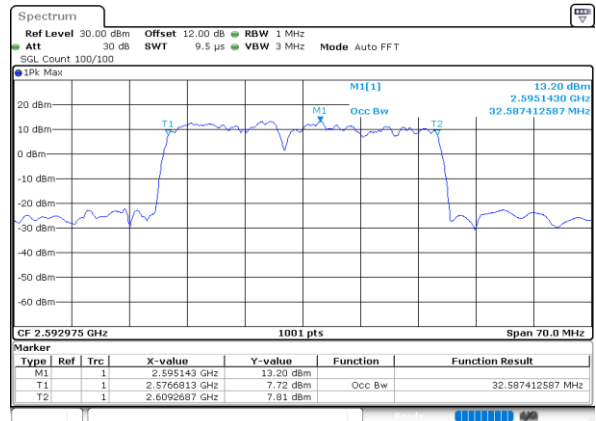

Highest Channel / 10MHz+20MHz

Date: 5.OCT.2020 15:52:15

Highest Channel / 15MHz+10MHz

Date: 5.OCT.2020 13:53:46

LTE Band 41C

16QAM

Lowest Channel / 15MHz+15MHz

Date: 6.OCT.2020 09:29:18

Lowest Channel / 15MHz+20MHz

Date: 7.OCT.2020 09:56:42

Middle Channel / 15MHz+15MHz

Date: 6.OCT.2020 16:36:11

Middle Channel / 15MHz+20MHz

Date: 7.OCT.2020 10:00:12

Highest Channel / 15MHz+15MHz

Date: 6.OCT.2020 16:57:38

Highest Channel / 15MHz+20MHz

Date: 7.OCT.2020 10:16:49

LTE Band 41C

16QAM

Lowest Channel / 20MHz+5MHz

Lowest Channel / 20MHz+10MHz

Middle Channel / 20MHz+5MHz

Middle Channel / 20MHz+10MHz