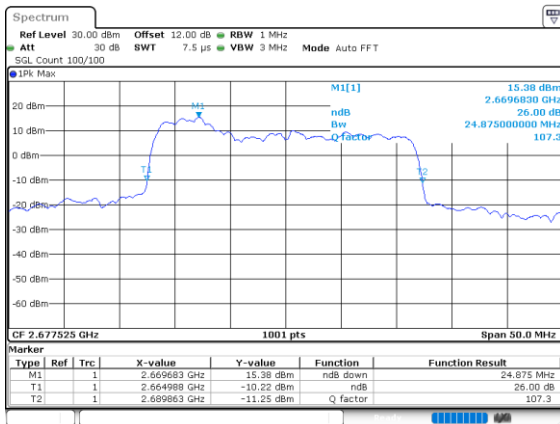

Lowest Channel / 5MHz+20MHz

Lowest Channel / 10MHz+15MHz

Middle Channel / 5MHz+20MHz

Middle Channel / 10MHz+15MHz

Highest Channel / 5MHz+20MHz

Highest Channel / 10MHz+15MHz

LTE Band 41C

256QAM