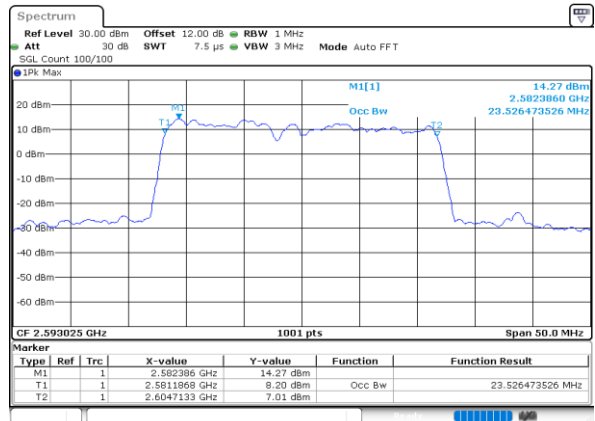

Middle Channel / 20MHz+15MHz

Date: 7.OCT.2020 11:41:53

Middle Channel / 20MHz+20MHz

Date: 4.OCT.2020 18:29:32

Highest Channel / 20MHz+15MHz

Date: 7.OCT.2020 11:45:39

Highest Channel / 20MHz+20MHz

Date: 4.OCT.2020 19:29:56

LTE Band 41C

64QAM

Lowest Channel / 5MHz+20MHz

Lowest Channel / 10MHz+15MHz

Middle Channel / 5MHz+20MHz

Middle Channel / 10MHz+15MHz

Highest Channel / 5MHz+20MHz

Highest Channel / 10MHz+15MHz

LTE Band 41C

64QAM

Lowest Channel / 10MHz+20MHz

Lowest Channel / 15MHz+10MHz

Middle Channel / 10MHz+20MHz

Middle Channel / 15MHz+10MHz

Highest Channel / 10MHz+20MHz

Highest Channel / 15MHz+10MHz