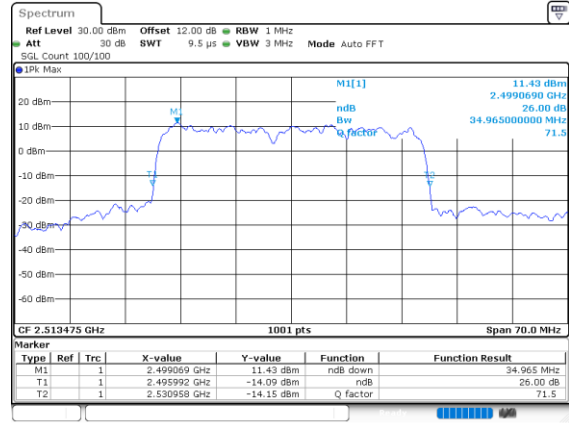

Highest Channel / 10MHz+20MHz

Date: 5.OCT.2020 15:54:29

Highest Channel / 15MHz+10MHz

Date: 5.OCT.2020 13:56:00

LTE Band 41C

256QAM

Lowest Channel / 15MHz+15MHz

Date: 6.OCT.2020 09:30:24

Lowest Channel / 15MHz+20MHz

Date: 7.OCT.2020 09:57:49

Middle Channel / 15MHz+15MHz

Date: 6.OCT.2020 16:37:18

Middle Channel / 15MHz+20MHz

Date: 7.OCT.2020 10:01:19

Highest Channel / 15MHz+15MHz

Date: 6.OCT.2020 16:59:52