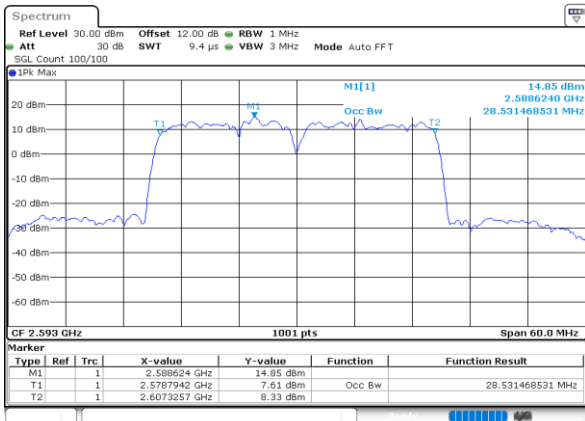

Highest Channel / 10MHz+20MHz

Date: 5.OCT.2020 15:52:15

Highest Channel / 15MHz+10MHz

Date: 5.OCT.2020 13:53:46

LTE Band 41C

16QAM

Lowest Channel / 15MHz+15MHz

Date: 6.OCT.2020 09:29:18

Lowest Channel / 15MHz+20MHz

Date: 7.OCT.2020 09:56:42

Middle Channel / 15MHz+15MHz

Date: 6.OCT.2020 16:36:11

Middle Channel / 15MHz+20MHz

Date: 7.OCT.2020 10:00:12

Highest Channel / 15MHz+15MHz

Date: 6.OCT.2020 16:57:38