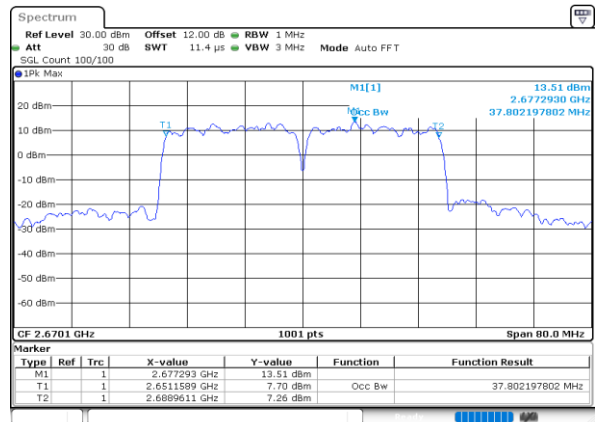

LTE Band 41C

QPSK

Lowest Channel / 20MHz+15MHz

Date: 7.OCT.2020 11:25:21

Lowest Channel / 20MHz+20MHz

Date: 4.OCT.2020 18:25:21

Middle Channel / 20MHz+15MHz

Date: 7.OCT.2020 11:41:30

Middle Channel / 20MHz+20MHz

Date: 4.OCT.2020 18:29:09

Highest Channel / 20MHz+15MHz

Date: 7.OCT.2020 11:46:02

Highest Channel / 20MHz+20MHz

Date: 4.OCT.2020 19:30:18

LTE Band 41C

16QAM

Lowest Channel / 5MHz+20MHz

Lowest Channel / 10MHz+15MHz

Middle Channel / 5MHz+20MHz

Middle Channel / 10MHz+15MHz

Highest Channel / 5MHz+20MHz

Highest Channel / 10MHz+15MHz

LTE Band 41C

16QAM