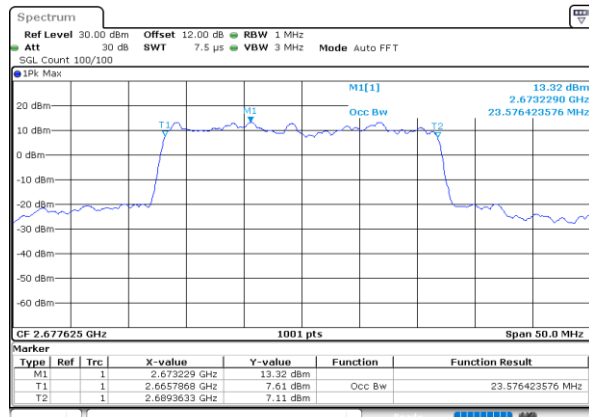

Middle Channel / 20MHz+20MHz

Date: 4.OCT.2020 18:29:09

Highest Channel / 20MHz+15MHz

Date: 7.OCT.2020 11:46:02

Highest Channel / 20MHz+20MHz

Date: 4.OCT.2020 19:30:18

LTE Band 41C

16QAM

Lowest Channel / 5MHz+20MHz

Lowest Channel / 10MHz+15MHz

Middle Channel / 5MHz+20MHz

Middle Channel / 10MHz+15MHz

Highest Channel / 5MHz+20MHz

Highest Channel / 10MHz+15MHz

LTE Band 41C

16QAM

Lowest Channel / 10MHz+20MHz

Date: 5.OCT.2020 15:32:30

Lowest Channel / 15MHz+10MHz

Date: 5.OCT.2020 13:32:48

Middle Channel / 10MHz+20MHz

Date: 5.OCT.2020 15:36:09

Middle Channel / 15MHz+10MHz

Date: 5.OCT.2020 13:36:28

Highest Channel / 10MHz+20MHz

Date: 5.OCT.2020 15:52:15

Highest Channel / 15MHz+10MHz

Date: 5.OCT.2020 13:53:46

LTE Band 41C

16QAM

Lowest Channel / 15MHz+15MHz

Date: 6.OCT.2020 09:29:18