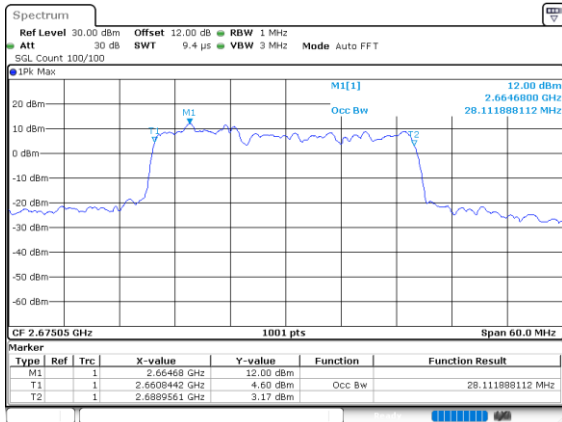

Highest Channel / 5MHz+20MHz

Highest Channel / 10MHz+15MHz

LTE Band 41C

256QAM

Lowest Channel / 10MHz+20MHz

Date: 5.OCT.2020 15:33:15

Lowest Channel / 15MHz+10MHz

Date: 5.OCT.2020 13:33:33

Middle Channel / 10MHz+20MHz

Date: 5.OCT.2020 15:36:53

Middle Channel / 15MHz+10MHz

Date: 5.OCT.2020 13:37:13

Highest Channel / 10MHz+20MHz

Date: 5.OCT.2020 15:53:00

Highest Channel / 15MHz+10MHz

Date: 5.OCT.2020 13:54:31