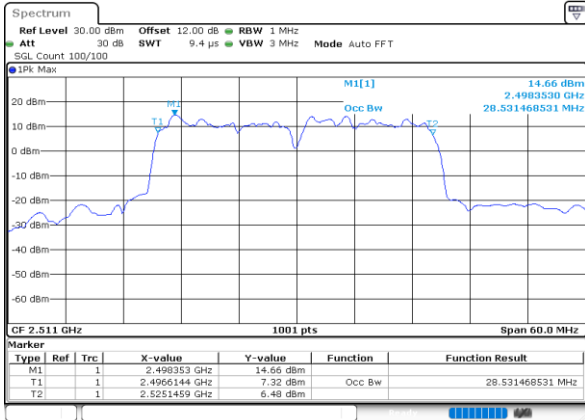

Lowest Channel / 10MHz+20MHz

Date: 5.OCT.2020 15:32:30

Lowest Channel / 15MHz+10MHz

Date: 5.OCT.2020 13:32:48

Middle Channel / 10MHz+20MHz

Date: 5.OCT.2020 15:36:09

Middle Channel / 15MHz+10MHz

Date: 5.OCT.2020 13:36:28

Highest Channel / 10MHz+20MHz

Date: 5.OCT.2020 15:52:15

Highest Channel / 15MHz+10MHz

Date: 5.OCT.2020 13:53:46

LTE Band 41C

16QAM

Lowest Channel / 15MHz+15MHz

Date: 6.OCT.2020 09:29:18

Lowest Channel / 15MHz+20MHz

Date: 7.OCT.2020 09:56:42

Middle Channel / 15MHz+15MHz

Date: 6.OCT.2020 16:36:11

Middle Channel / 15MHz+20MHz

Date: 7.OCT.2020 10:00:12

Highest Channel / 15MHz+15MHz

Date: 6.OCT.2020 16:57:38