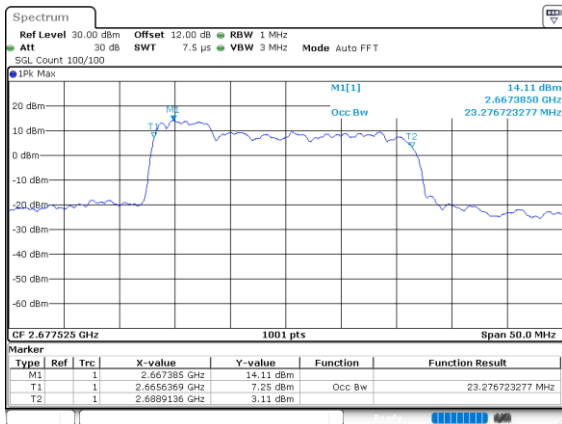

Lowest Channel / 20MHz+20MHz

Date: 4.OCT.2020 18:26:06

Middle Channel / 20MHz+15MHz

Date: 7.OCT.2020 11:42:15

Middle Channel / 20MHz+20MHz

Date: 4.OCT.2020 18:29:54

Highest Channel / 20MHz+15MHz

Date: 7.OCT.2020 11:45:17

Highest Channel / 20MHz+20MHz

Date: 4.OCT.2020 19:29:33

LTE Band 41C

256QAM

Lowest Channel / 5MHz+20MHz

Lowest Channel / 10MHz+15MHz

Middle Channel / 5MHz+20MHz

Middle Channel / 10MHz+15MHz

Highest Channel / 5MHz+20MHz

Highest Channel / 10MHz+15MHz

LTE Band 41C

256QAM

Lowest Channel / 10MHz+20MHz

Date: 5.OCT.2020 15:33:15

Lowest Channel / 15MHz+10MHz

Date: 5.OCT.2020 13:33:33