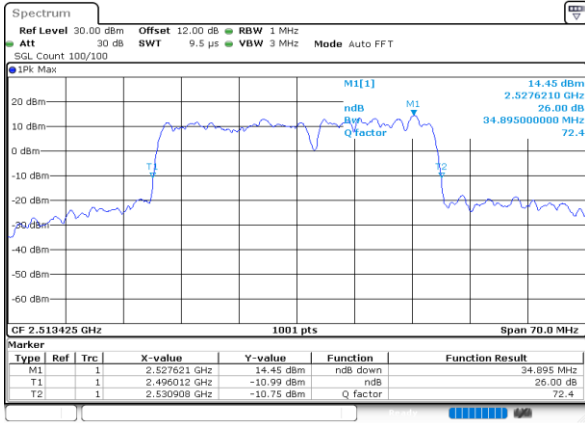

LTE Band 41C

64QAM

Lowest Channel / 20MHz+15MHz

Date: 7.OCT.2020 11:27:12

Lowest Channel / 20MHz+20MHz

Date: 4.OCT.2020 18:27:13

Middle Channel / 20MHz+15MHz

Date: 7.OCT.2020 11:43:22

Middle Channel / 20MHz+20MHz

Date: 4.OCT.2020 18:31:00

Highest Channel / 20MHz+15MHz

Date: 7.OCT.2020 11:47:31

Highest Channel / 20MHz+20MHz

Date: 4.OCT.2020 19:31:47

LTE Band 41C

256QAM