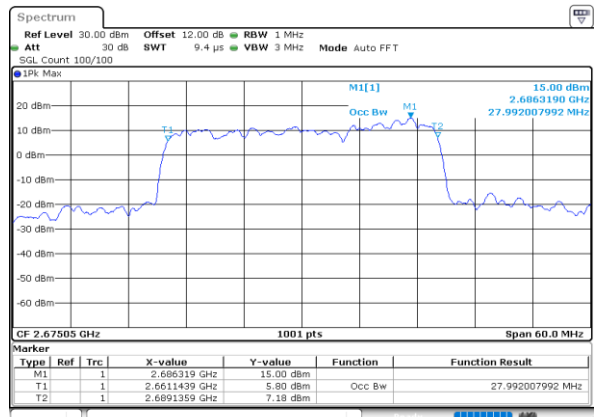

Middle Channel / 15MHz+20MHz

Date: 7.OCT.2020 10:00:34

Highest Channel / 15MHz+15MHz

Date: 6.OCT.2020 16:57:15

Highest Channel / 15MHz+20MHz

Date: 7.OCT.2020 10:16:26

LTE Band 41C

64QAM

Lowest Channel / 20MHz+5MHz

Date: 5.OCT.2020 08:52:42

Lowest Channel / 20MHz+10MHz

Date: 5.OCT.2020 17:09:22

Middle Channel / 20MHz+5MHz

Date: 5.OCT.2020 08:56:17

Middle Channel / 20MHz+10MHz

Date: 5.OCT.2020 17:13:15

Highest Channel / 20MHz+5MHz

Date: 5.OCT.2020 09:18:59

Highest Channel / 20MHz+10MHz

Date: 5.OCT.2020 17:28:45

LTE Band 41C

64QAM

Lowest Channel / 20MHz+15MHz

Date: 7.OCT.2020 11:26:05