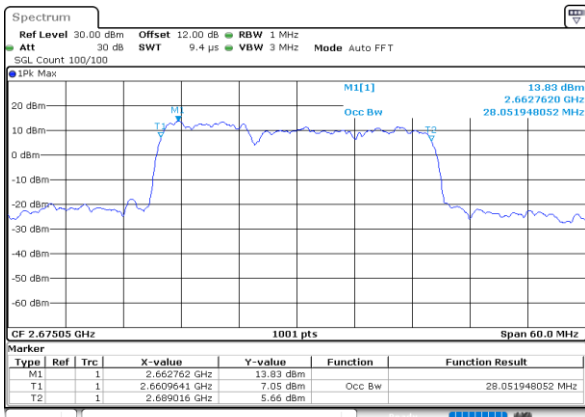

Middle Channel / 10MHz+15MHz

Date: 5.OCT.2020 10:44:23

Highest Channel / 5MHz+20MHz

Date: 4.OCT.2020 21:25:26

Highest Channel / 10MHz+15MHz

Date: 5.OCT.2020 11:01:24

LTE Band 41C

QPSK

Lowest Channel / 10MHz+20MHz

Date: 5.OCT.2020 15:32:08

Lowest Channel / 15MHz+10MHz

Date: 5.OCT.2020 13:32:26

Middle Channel / 10MHz+20MHz

Date: 5.OCT.2020 15:35:47

Middle Channel / 15MHz+10MHz

Date: 5.OCT.2020 13:36:06

Highest Channel / 10MHz+20MHz

Date: 5.OCT.2020 15:52:37

Highest Channel / 15MHz+10MHz

Date: 5.OCT.2020 13:54:08

LTE Band 41C

QPSK

Lowest Channel / 15MHz+15MHz

Date: 6.OCT.2020 09:28:55