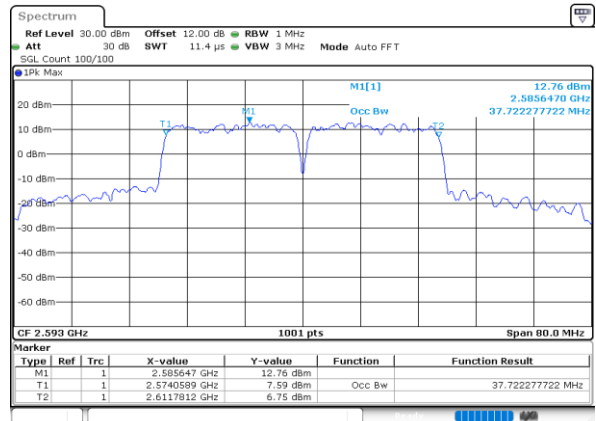

LTE Band 41C

QPSK

Lowest Channel / 20MHz+15MHz

Date: 7.OCT.2020 11:25:21

Lowest Channel / 20MHz+20MHz

Date: 4.OCT.2020 18:25:21

Middle Channel / 20MHz+15MHz

Date: 7.OCT.2020 11:41:30

Middle Channel / 20MHz+20MHz

Date: 4.OCT.2020 18:29:09

Highest Channel / 20MHz+15MHz

Date: 7.OCT.2020 11:46:02

Highest Channel / 20MHz+20MHz

Date: 4.OCT.2020 19:30:18

LTE Band 41C

16QAM