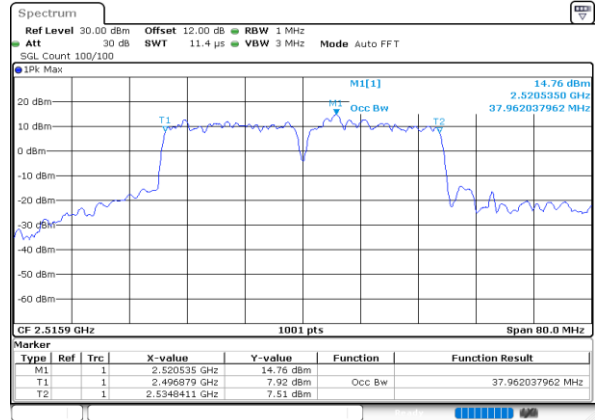

Middle Channel / 20MHz+5MHz

Date: 5.OCT.2020 08:55:32

Middle Channel / 20MHz+10MHz

Date: 5.OCT.2020 17:12:31

Highest Channel / 20MHz+5MHz

Date: 5.OCT.2020 09:19:44

Highest Channel / 20MHz+10MHz

Date: 5.OCT.2020 17:29:29

LTE Band 41C

QPSK

Lowest Channel / 20MHz+15MHz

Date: 7.OCT.2020 11:25:21

Lowest Channel / 20MHz+20MHz

Date: 4.OCT.2020 18:25:21

Middle Channel / 20MHz+15MHz

Date: 7.OCT.2020 11:41:30

Middle Channel / 20MHz+20MHz

Date: 4.OCT.2020 18:29:09

Highest Channel / 20MHz+15MHz

Date: 7.OCT.2020 11:46:02

Highest Channel / 20MHz+20MHz

Date: 4.OCT.2020 19:30:18

LTE Band 41C

16QAM