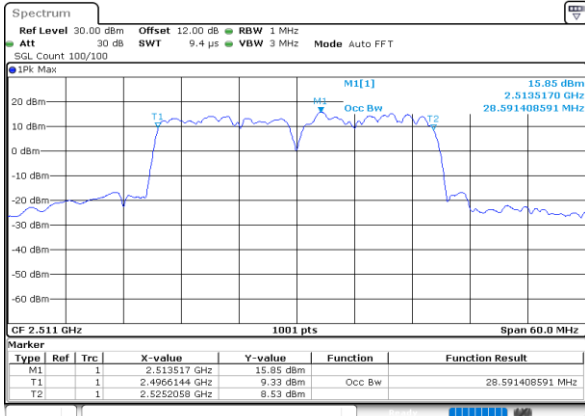

Highest Channel / 10MHz+20MHz

Date: 5.OCT.2020 15:52:37

Highest Channel / 15MHz+10MHz

Date: 5.OCT.2020 13:54:08

LTE Band 41C

QPSK

Lowest Channel / 15MHz+15MHz

Date: 6.OCT.2020 09:28:55

Lowest Channel / 15MHz+20MHz

Date: 7.OCT.2020 09:56:20

Middle Channel / 15MHz+15MHz

Date: 6.OCT.2020 16:35:49

Middle Channel / 15MHz+20MHz

Date: 7.OCT.2020 09:59:50

Highest Channel / 15MHz+15MHz

Date: 6.OCT.2020 16:58:00