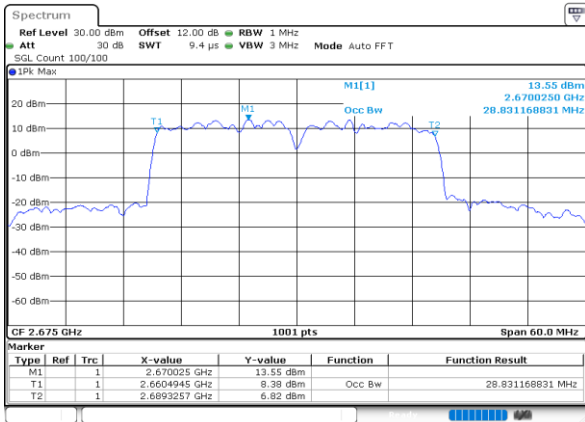

Highest Channel / 10MHz+20MHz

Date: 5.OCT.2020 15:52:15

Highest Channel / 15MHz+10MHz

Date: 5.OCT.2020 13:53:46

LTE Band 41C

16QAM

Lowest Channel / 15MHz+15MHz

Date: 6.OCT.2020 09:29:18

Lowest Channel / 15MHz+20MHz

Date: 7.OCT.2020 09:56:42

Middle Channel / 15MHz+15MHz

Date: 6.OCT.2020 16:36:11

Middle Channel / 15MHz+20MHz

Date: 7.OCT.2020 10:00:12

Highest Channel / 15MHz+15MHz

Date: 6.OCT.2020 16:57:38

Highest Channel / 15MHz+20MHz

Date: 7.OCT.2020 10:16:49

LTE Band 41C

16QAM

Lowest Channel / 20MHz+5MHz

Lowest Channel / 20MHz+10MHz

Middle Channel / 20MHz+5MHz

Middle Channel / 20MHz+10MHz