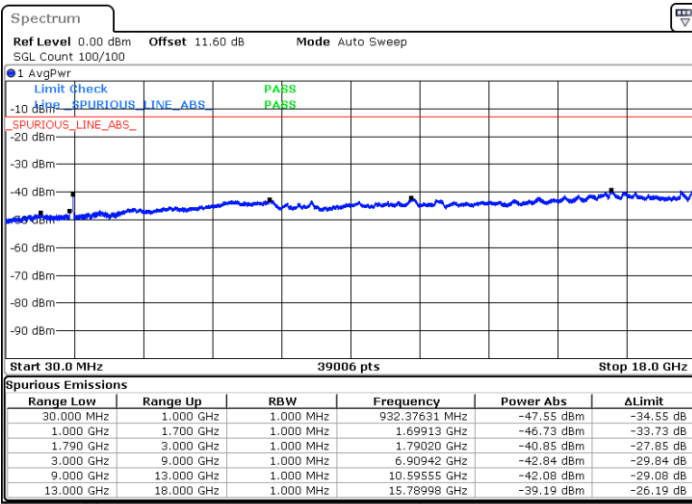

Date: 9.OCT.2020 15:31:57

Highest Channel / FullIRB

N/A

Date: 9.OCT.2020 15:38:49

LTE Band 66C / 20MHz+5MHz

64QAM

Lowest Channel / 1RB0 and 1RB24

Lowest Channel / 1RB99 and 1RB0

Date: 9.OCT.2020 16:58:47

Date: 9.OCT.2020 16:54:29

Lowest Channel / FullIRB

N/A

Date: 9.OCT.2020 17:01:21

LTE Band 66C / 20MHz+5MHz

64QAM

Middle Channel / 1RB0 and 1RB24

Middle Channel / 1RB99 and 1RB0

Date: 9.OCT.2020 17:37:21

Date: 9.OCT.2020 17:41:39

Middle Channel / FullIRB

N/A

Date: 9.OCT.2020 17:34:46

LTE Band 66C / 20MHz+5MHz

64QAM

Highest Channel / 1RB0 and 1RB24

Highest Channel / 1RB99 and 1RB0

Date: 9.OCT.2020 17:19:57

Date: 9.OCT.2020 17:17:22

Highest Channel / FullIRB

N/A

Date: 9.OCT.2020 17:24:14

LTE Band 66C / 20MHz+10MHz