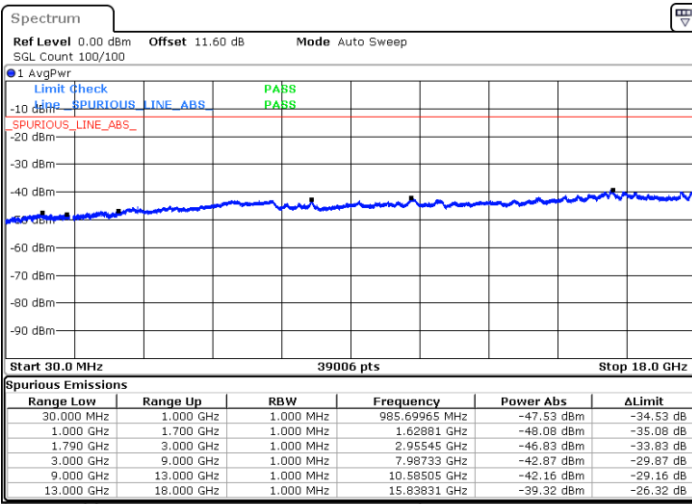

N/A

Date: 9.OCT.2020 11:46:59

LTE Band 66C / 10MHz+20MHz

64QAM

Highest Channel / 1RB0 and 1RB99

Highest Channel / 1RB49 and 1RB0

Date: 9.OCT.2020 12:12:00

Date: 9.OCT.2020 12:09:26

Highest Channel / FullIRB

N/A

Date: 9.OCT.2020 12:16:17

LTE Band 66C / 15MHz+10MHz

64QAM

Lowest Channel / 1RB0 and 1RB49

Lowest Channel / 1RB74 and 1RB0

Date: 9.OCT.2020 10:11:13

Date: 9.OCT.2020 10:06:56

Lowest Channel / FullIRB

N/A

Date: 9.OCT.2020 10:13:48

LTE Band 66C / 15MHz+10MHz

64QAM

Middle Channel / 1RB0 and 1RB49

Middle Channel / 1RB74 and 1RB0

Date: 9.OCT.2020 10:24:23

Date: 9.OCT.2020 10:28:40

Middle Channel / FullIRB

N/A

Date: 9.OCT.2020 10:21:48

LTE Band 66C / 15MHz+10MHz

64QAM

Highest Channel / 1RB0 and 1RB49