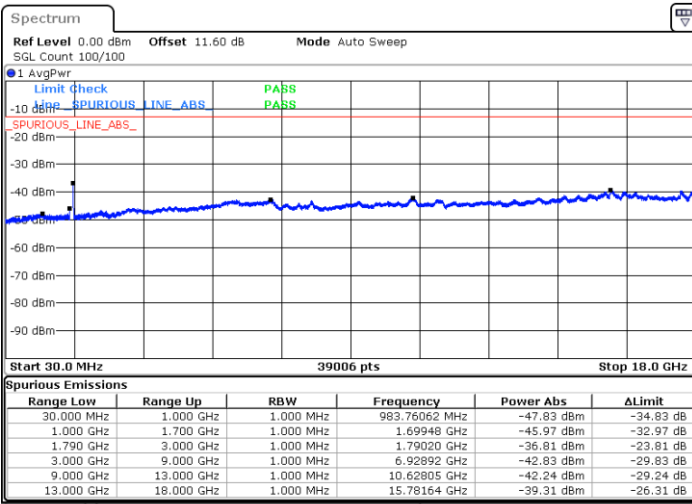

N/A

Date: 9.OCT.2020 15:04:43

LTE Band 66C / 15MHz+20MHz

64QAM

Middle Channel / 1RB0 and 1RB99

Middle Channel / 1RB74 and 1RB0

Date: 9.OCT.2020 15:15:12

Date: 9.OCT.2020 15:19:29

Middle Channel / FullIRB

N/A

Date: 9.OCT.2020 15:12:37

LTE Band 66C / 15MHz+20MHz

64QAM

Highest Channel / 1RB0 and 1RB99

Highest Channel / 1RB74 and 1RB0

Date: 9.OCT.2020 15:34:31

Date: 9.OCT.2020 15:31:57

Highest Channel / FullIRB

N/A

Date: 9.OCT.2020 15:38:49

LTE Band 66C / 20MHz+5MHz

64QAM

Lowest Channel / 1RB0 and 1RB24

Lowest Channel / 1RB99 and 1RB0

Date: 9.OCT.2020 16:58:47

Date: 9.OCT.2020 16:54:29

Lowest Channel / FullIRB

N/A

Date: 9.OCT.2020 17:01:21

LTE Band 66C / 20MHz+5MHz

64QAM

Middle Channel / 1RB0 and 1RB24