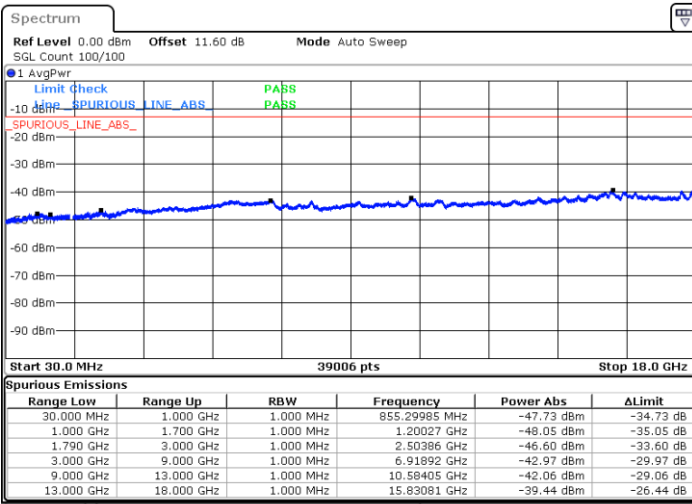

Date: 9.OCT.2020 14:34:12

LTE Band 66C / 15MHz+20MHz

64QAM

Lowest Channel / 1RB0 and 1RB99

Lowest Channel / 1RB74 and 1RB0

Date: 9.OCT.2020 15:02:09

Date: 9.OCT.2020 14:57:51

Lowest Channel / FullIRB

N/A

Date: 9.OCT.2020 15:04:43

LTE Band 66C / 15MHz+20MHz

64QAM

Middle Channel / 1RB0 and 1RB99

Middle Channel / 1RB74 and 1RB0

Date: 9.OCT.2020 15:15:12

Date: 9.OCT.2020 15:19:29

Middle Channel / FullIRB

N/A

Date: 9.OCT.2020 15:12:37

LTE Band 66C / 15MHz+20MHz

64QAM

Highest Channel / 1RB0 and 1RB99

Highest Channel / 1RB74 and 1RB0

Date: 9.OCT.2020 15:34:31

Date: 9.OCT.2020 15:31:57

Highest Channel / FullIRB

N/A

Date: 9.OCT.2020 15:38:49

LTE Band 66C / 20MHz+5MHz

64QAM

Lowest Channel / 1RB0 and 1RB24

Lowest Channel / 1RB99 and 1RB0