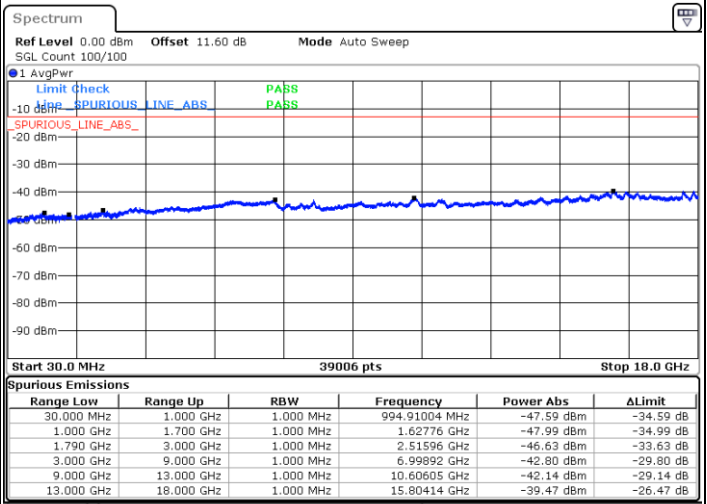

Date: 9.OCT.2020 11:37:16

LTE Band 66C / 10MHz+20MHz

64QAM

Middle Channel / 1RB0 and 1RB99

Middle Channel / 1RB49 and 1RB0

Date: 9.OCT.2020 11:49:34

Date: 9.OCT.2020 11:53:51

Middle Channel / FullIRB

N/A

Date: 9.OCT.2020 11:46:59

LTE Band 66C / 10MHz+20MHz

64QAM

Highest Channel / 1RB0 and 1RB99

Highest Channel / 1RB49 and 1RB0

Date: 9.OCT.2020 12:12:00

Date: 9.OCT.2020 12:09:26

Highest Channel / FullIRB

N/A

Date: 9.OCT.2020 12:16:17

LTE Band 66C / 15MHz+10MHz

64QAM

Lowest Channel / 1RB0 and 1RB49

Lowest Channel / 1RB74 and 1RB0

Date: 9.OCT.2020 10:11:13

Date: 9.OCT.2020 10:06:56

Lowest Channel / FullIRB

N/A

Date: 9.OCT.2020 10:13:48

LTE Band 66C / 15MHz+10MHz

64QAM

Middle Channel / 1RB0 and 1RB49

Middle Channel / 1RB74 and 1RB0