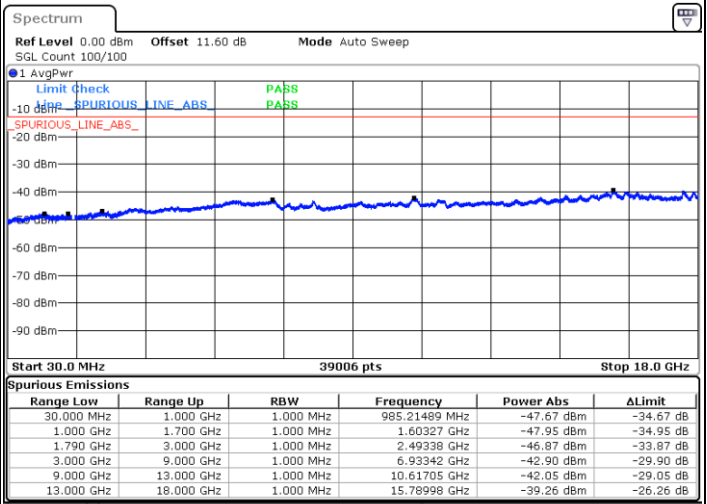

Date: 9.OCT.2020 15:31:57

Highest Channel / FullIRB

N/A

Date: 9.OCT.2020 15:38:49

LTE Band 66C / 20MHz+5MHz

64QAM

Lowest Channel / 1RB0 and 1RB24

Lowest Channel / 1RB99 and 1RB0

Date: 9.OCT.2020 16:58:47

Date: 9.OCT.2020 16:54:29

Lowest Channel / FullIRB

N/A

Date: 9.OCT.2020 17:01:21

LTE Band 66C / 20MHz+5MHz

64QAM

Middle Channel / 1RB0 and 1RB24

Middle Channel / 1RB99 and 1RB0

Date: 9.OCT.2020 17:37:21

Date: 9.OCT.2020 17:41:39

Middle Channel / FullIRB

N/A

Date: 9.OCT.2020 17:34:46

LTE Band 66C / 20MHz+5MHz

64QAM

Highest Channel / 1RB0 and 1RB24

Highest Channel / 1RB99 and 1RB0

Date: 9.OCT.2020 17:19:57

Date: 9.OCT.2020 17:17:22

Highest Channel / FullIRB

N/A

Date: 9.OCT.2020 17:24:14

LTE Band 66C / 20MHz+10MHz