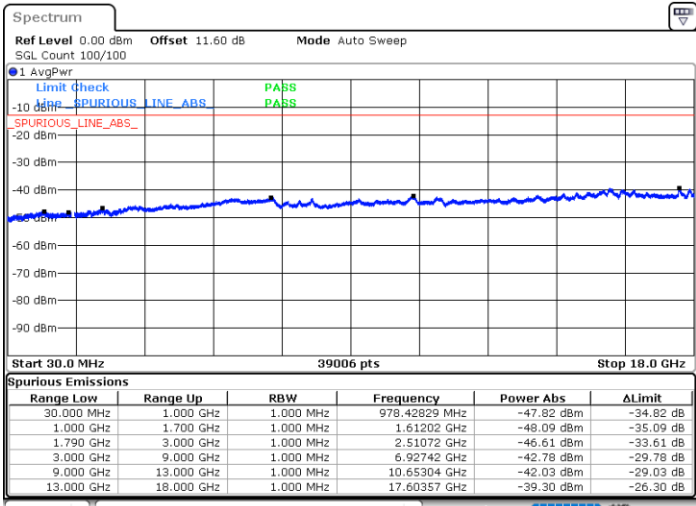

N/A

Date: 9.OCT.2020 18:08:47

LTE Band 66C / 5MHz+20MHz

256QAM

Highest Channel / 1RB0 and 1RB99

Highest Channel / 1RB24 and 1RB0

Date: 9.OCT.2020 18:28:54

Date: 9.OCT.2020 18:28:02

Highest Channel / FullIRB

N/A

Date: 9.OCT.2020 18:34:54

LTE Band 66C / 10MHz+15MHz

256QAM

Lowest Channel / 1RB0 and 1RB74

Lowest Channel / 1RB49 and 1RB0

Date: 9.OCT.2020 09:16:10

Date: 8.OCT.2020 15:00:40

Lowest Channel / FullIRB

N/A

Date: 9.OCT.2020 09:17:01

LTE Band 66C / 10MHz+15MHz

256QAM

MiddleChannel / 1RB0 and 1RB74

Middle Channel / 1RB49 and 1RB0

Date: 9.OCT.2020 09:47:57

Date: 9.OCT.2020 09:53:58

Middle Channel / FullIRB

N/A

Date: 9.OCT.2020 09:47:06

LTE Band 66C / 10MHz+15MHz

256QAM

Highest Channel / 1RB0 and 1RB74