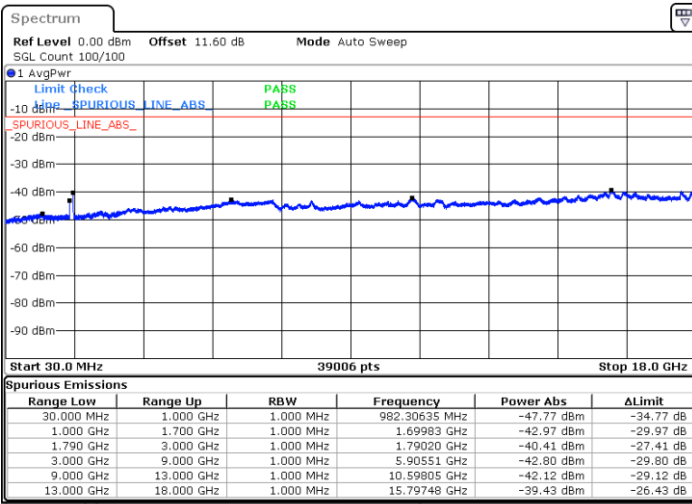

Date: 9.OCT.2020 14:34:12

LTE Band 66C / 15MHz+20MHz

64QAM

Lowest Channel / 1RB0 and 1RB99

Lowest Channel / 1RB74 and 1RB0

Date: 9.OCT.2020 15:02:09

Date: 9.OCT.2020 14:57:51

Lowest Channel / FullIRB

N/A

Date: 9.OCT.2020 15:04:43

LTE Band 66C / 15MHz+20MHz

64QAM

Middle Channel / 1RB0 and 1RB99

Middle Channel / 1RB74 and 1RB0

Date: 9.OCT.2020 15:15:12

Date: 9.OCT.2020 15:19:29

Middle Channel / FullIRB

N/A

Date: 9.OCT.2020 15:12:37

LTE Band 66C / 15MHz+20MHz

64QAM

Highest Channel / 1RB0 and 1RB99

Highest Channel / 1RB74 and 1RB0

Date: 9.OCT.2020 15:34:31

Date: 9.OCT.2020 15:31:57

Highest Channel / FullIRB

N/A

Date: 9.OCT.2020 15:38:49

LTE Band 66C / 20MHz+5MHz

64QAM

Lowest Channel / 1RB0 and 1RB24

Lowest Channel / 1RB99 and 1RB0