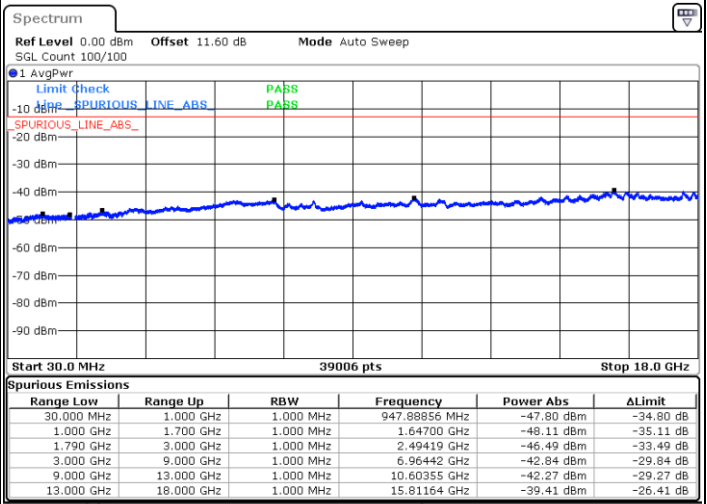

LTE Band 66C / 10MHz+20MHz

64QAM

Lowest Channel / 1RB0 and 1RB99

Lowest Channel / 1RB49 and 1RB0

Date: 9.OCT.2020 11:34:41

Date: 9.OCT.2020 11:30:24

Lowest Channel / FullIRB

N/A

Date: 9.OCT.2020 11:37:16

LTE Band 66C / 10MHz+20MHz

64QAM

Middle Channel / 1RB0 and 1RB99

Middle Channel / 1RB49 and 1RB0

Date: 9.OCT.2020 11:49:34

Date: 9.OCT.2020 11:53:51

Middle Channel / FullIRB

N/A

Date: 9.OCT.2020 11:46:59

LTE Band 66C / 10MHz+20MHz

64QAM

Highest Channel / 1RB0 and 1RB99

Highest Channel / 1RB49 and 1RB0

Date: 9.OCT.2020 12:12:00

Date: 9.OCT.2020 12:09:26

Highest Channel / FullIRB

N/A

Date: 9.OCT.2020 12:16:17

LTE Band 66C / 15MHz+10MHz

64QAM

Lowest Channel / 1RB0 and 1RB49

Lowest Channel / 1RB74 and 1RB0

Date: 9.OCT.2020 10:11:13