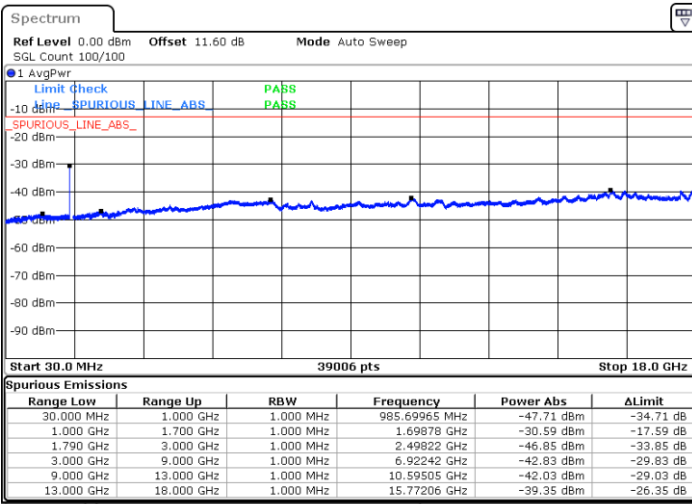

Date: 9.OCT.2020 16:13:27

Middle Channel / FullIRB

N/A

Date: 9.OCT.2020 16:06:35

LTE Band 66C / 20MHz+15MHz

64QAM

Highest Channel / 1RB0 and 1RB74

Highest Channel / 1RB99 and 1RB0

Date: 9.OCT.2020 16:31:27

Date: 9.OCT.2020 16:28:53

Highest Channel / FullIRB

N/A

Date: 9.OCT.2020 16:35:45

LTE Band 66C / 20MHz+20MHz

64QAM

Lowest Channel / 1RB0 and 1RB99

Lowest Channel / 1RB99 and 1RB0

Date: 9.OCT.2020 18:49:49

Date: 9.OCT.2020 18:45:32

Lowest Channel / FullIRB

N/A

Date: 9.OCT.2020 18:54:33

LTE Band 66C / 20MHz+20MHz

64QAM

MiddleChannel / 1RB0 and 1RB99

Middle Channel / 1RB99 and 1RB0

Date: 9.OCT.2020 19:41:23

Date: 9.OCT.2020 19:45:40

Middle Channel / FullIRB

N/A

Date: 9.OCT.2020 19:38:48

LTE Band 66C / 20MHz+20MHz