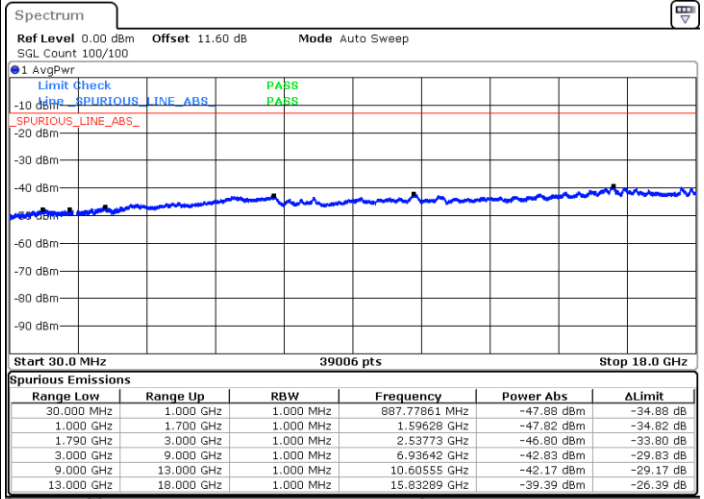

N/A

Date: 9.OCT.2020 18:08:47

LTE Band 66C / 5MHz+20MHz

256QAM

Highest Channel / 1RB0 and 1RB99

Highest Channel / 1RB24 and 1RB0

Date: 9.OCT.2020 18:28:54

Date: 9.OCT.2020 18:28:02

Highest Channel / FullIRB

N/A

Date: 9.OCT.2020 18:34:54

LTE Band 66C / 10MHz+15MHz

256QAM

Lowest Channel / 1RB0 and 1RB74

Lowest Channel / 1RB49 and 1RB0

Date: 9.OCT.2020 09:16:10

Date: 8.OCT.2020 15:00:40

Lowest Channel / FullIRB

N/A

Date: 9.OCT.2020 09:17:01

LTE Band 66C / 10MHz+15MHz

256QAM

MiddleChannel / 1RB0 and 1RB74

Middle Channel / 1RB49 and 1RB0

Date: 9.OCT.2020 09:47:57

Date: 9.OCT.2020 09:53:58

Middle Channel / FullIRB

N/A

Date: 9.OCT.2020 09:47:06

LTE Band 66C / 10MHz+15MHz

256QAM

Highest Channel / 1RB0 and 1RB74