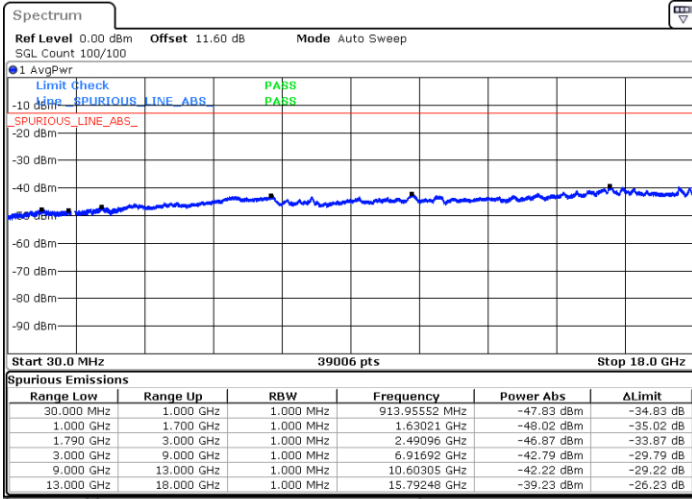

Lowest Channel / 1RB99 and 1RB0

Date: 9.OCT.2020 18:49:49

Date: 9.OCT.2020 18:45:32

Lowest Channel / FullIRB

N/A

Date: 9.OCT.2020 18:54:33

LTE Band 66C / 20MHz+20MHz

64QAM

MiddleChannel / 1RB0 and 1RB99

Middle Channel / 1RB99 and 1RB0

Date: 9.OCT.2020 19:41:23

Date: 9.OCT.2020 19:45:40

Middle Channel / FullIRB

N/A

Date: 9.OCT.2020 19:38:48

LTE Band 66C / 20MHz+20MHz

64QAM

Highest Channel / 1RB0 and 1RB99

Highest Channel / 1RB99 and 1RB0

Date: 9.OCT.2020 19:27:14

Date: 9.OCT.2020 19:24:40

Highest Channel / FullIRB

N/A

Date: 9.OCT.2020 19:31:32

LTE Band 66C / 5MHz+20MHz

256QAM

Lowest Channel / 1RB0 and 1RB99

Lowest Channel / 1RB24 and 1RB0

Date: 9.OCT.2020 17:58:20

Date: 9.OCT.2020 17:52:19

Lowest Channel / FullIRB

N/A