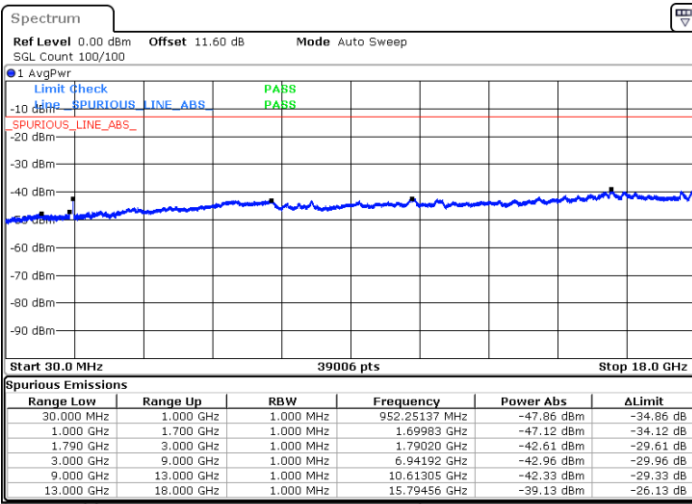

Highest Channel / FullIRB

N/A

Date: 9.OCT.2020 12:16:17

LTE Band 66C / 15MHz+10MHz

64QAM

Lowest Channel / 1RB0 and 1RB49

Lowest Channel / 1RB74 and 1RB0

Date: 9.OCT.2020 10:11:13

Date: 9.OCT.2020 10:06:56

Lowest Channel / FullIRB

N/A

Date: 9.OCT.2020 10:13:48

LTE Band 66C / 15MHz+10MHz

64QAM

Middle Channel / 1RB0 and 1RB49

Middle Channel / 1RB74 and 1RB0

Date: 9.OCT.2020 10:24:23

Date: 9.OCT.2020 10:28:40

Middle Channel / FullIRB

N/A

Date: 9.OCT.2020 10:21:48

LTE Band 66C / 15MHz+10MHz

64QAM

Highest Channel / 1RB0 and 1RB49

Highest Channel / 1RB74 and 1RB0

Date: 9.OCT.2020 10:43:32

Date: 9.OCT.2020 10:40:58

Highest Channel / FullIRB

N/A

Date: 9.OCT.2020 10:47:50

LTE Band 66C / 15MHz+15MHz

64QAM