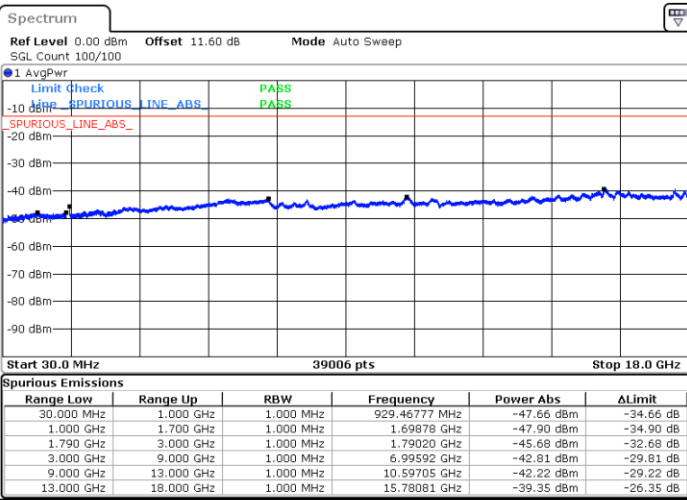

LTE Band 66C / 5MHz+20MHz

256QAM

Lowest Channel / 1RB0 and 1RB99

Lowest Channel / 1RB24 and 1RB0

Date: 9.OCT.2020 17:58:20

Date: 9.OCT.2020 17:52:19

Lowest Channel / FullIRB

N/A

Date: 9.OCT.2020 17:59:11

LTE Band 66C / 5MHz+20MHz

256QAM

Middle Channel / 1RB0 and 1RB99

Middle Channel / 1RB24 and 1RB0

Date: 9.OCT.2020 18:09:38

Date: 9.OCT.2020 18:15:39

Middle Channel / FullIRB

N/A

Date: 9.OCT.2020 18:08:47

LTE Band 66C / 5MHz+20MHz

256QAM

Highest Channel / 1RB0 and 1RB99

Highest Channel / 1RB24 and 1RB0

Date: 9.OCT.2020 18:28:54

Date: 9.OCT.2020 18:28:02

Highest Channel / FullIRB

N/A

Date: 9.OCT.2020 18:34:54

LTE Band 66C / 10MHz+15MHz

256QAM

Lowest Channel / 1RB0 and 1RB74

Lowest Channel / 1RB49 and 1RB0

Date: 9.OCT.2020 09:16:10