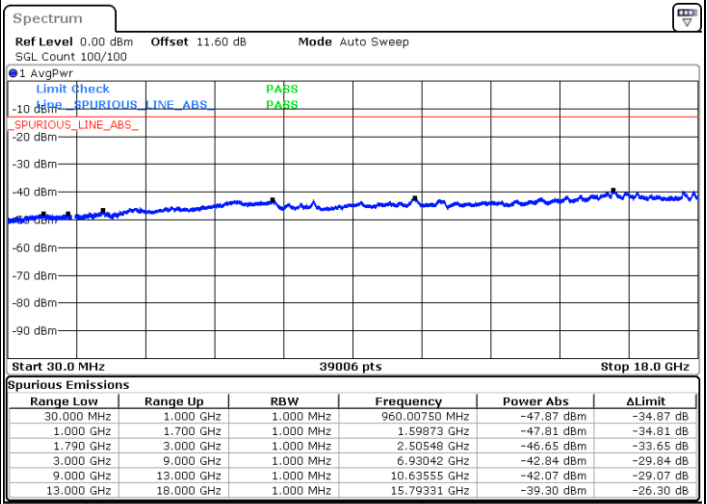

LTE Band 66C / 10MHz+20MHz

64QAM

Lowest Channel / 1RB0 and 1RB99

Lowest Channel / 1RB49 and 1RB0

Date: 9.OCT.2020 11:34:41

Date: 9.OCT.2020 11:30:24

Lowest Channel / FullIRB

N/A

Date: 9.OCT.2020 11:37:16

LTE Band 66C / 10MHz+20MHz

64QAM

Middle Channel / 1RB0 and 1RB99

Middle Channel / 1RB49 and 1RB0

Date: 9.OCT.2020 11:49:34

Date: 9.OCT.2020 11:53:51

Middle Channel / FullIRB

N/A

Date: 9.OCT.2020 11:46:59

LTE Band 66C / 10MHz+20MHz

64QAM

Highest Channel / 1RB0 and 1RB99

Highest Channel / 1RB49 and 1RB0

Date: 9.OCT.2020 12:12:00

Date: 9.OCT.2020 12:09:26

Highest Channel / FullIRB

N/A

Date: 9.OCT.2020 12:16:17

LTE Band 66C / 15MHz+10MHz

64QAM

Lowest Channel / 1RB0 and 1RB49

Lowest Channel / 1RB74 and 1RB0

Date: 9.OCT.2020 10:11:13