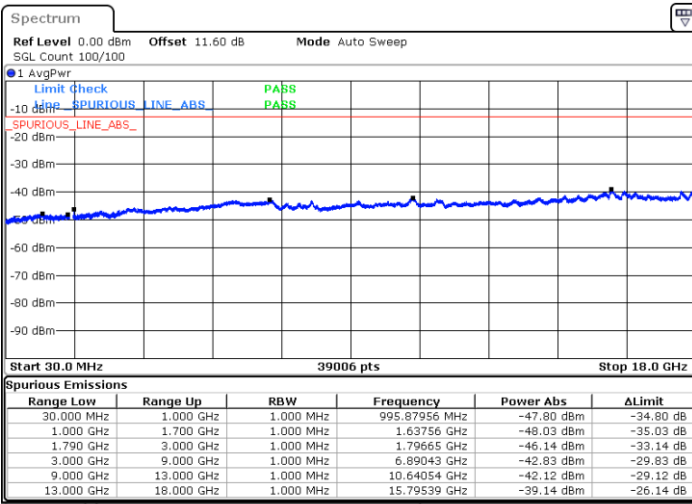

Highest Channel / 1RB0 and 1RB24

Highest Channel / 1RB99 and 1RB0

Date: 9.OCT.2020 17:19:57

Date: 9.OCT.2020 17:17:22

Highest Channel / FullIRB

N/A

Date: 9.OCT.2020 17:24:14

LTE Band 66C / 20MHz+10MHz

64QAM

Lowest Channel / 1RB0 and 1RB49

Lowest Channel / 1RB99 and 1RB0

Date: 9.OCT.2020 12:38:17

Date: 9.OCT.2020 12:34:00

Lowest Channel / FullIRB

N/A

Date: 9.OCT.2020 12:40:52

LTE Band 66C / 20MHz+10MHz

64QAM

Middle Channel / 1RB0 and 1RB49

Middle Channel / 1RB99 and 1RB0

Date: 9.OCT.2020 12:54:06

Date: 9.OCT.2020 12:58:23

Middle Channel / FullIRB

N/A

Date: 9.OCT.2020 12:51:31

LTE Band 66C / 20MHz+10MHz

64QAM

Highest Channel / 1RB0 and 1RB49

Highest Channel / 1RB99 and 1RB0

Date: 9.OCT.2020 13:13:24

Date: 9.OCT.2020 13:10:49

Highest Channel / FullIRB