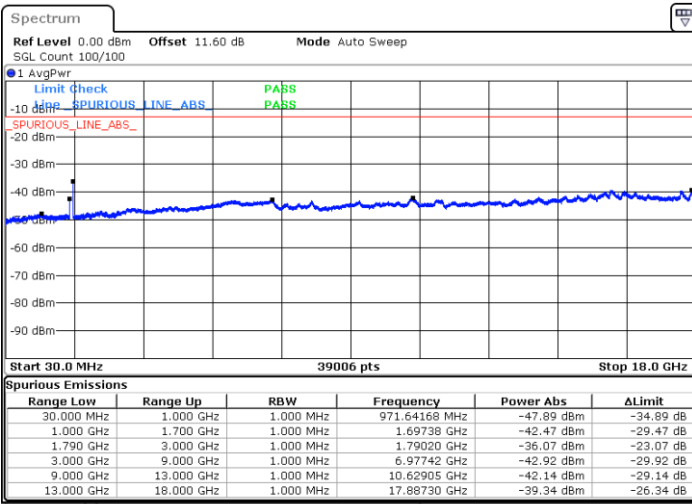

Highest Channel / FullIRB

N/A

Date: 9.OCT.2020 12:16:17

LTE Band 66C / 15MHz+10MHz

64QAM

Lowest Channel / 1RB0 and 1RB49

Lowest Channel / 1RB74 and 1RB0

Date: 9.OCT.2020 10:11:13

Date: 9.OCT.2020 10:06:56

Lowest Channel / FullIRB

N/A

Date: 9.OCT.2020 10:13:48

LTE Band 66C / 15MHz+10MHz

64QAM

Middle Channel / 1RB0 and 1RB49

Middle Channel / 1RB74 and 1RB0

Date: 9.OCT.2020 10:24:23

Date: 9.OCT.2020 10:28:40

Middle Channel / FullIRB

N/A

Date: 9.OCT.2020 10:21:48

LTE Band 66C / 15MHz+10MHz

64QAM

Highest Channel / 1RB0 and 1RB49

Highest Channel / 1RB74 and 1RB0

Date: 9.OCT.2020 10:43:32

Date: 9.OCT.2020 10:40:58

Highest Channel / FullIRB

N/A

Date: 9.OCT.2020 10:47:50

LTE Band 66C / 15MHz+15MHz

64QAM