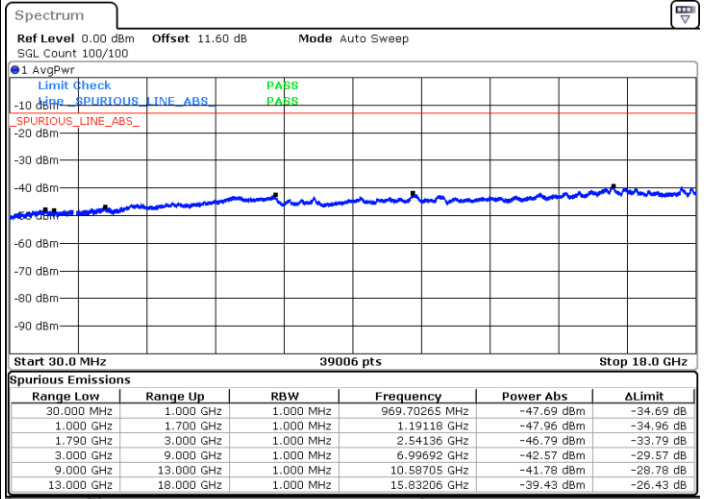

64QAM

Highest Channel / 1RB0 and 1RB99

Highest Channel / 1RB99 and 1RB0

Date: 9.OCT.2020 19:27:14

Date: 9.OCT.2020 19:24:40

Highest Channel / FullIRB

N/A

Date: 9.OCT.2020 19:31:32

LTE Band 66C / 5MHz+20MHz

256QAM

Lowest Channel / 1RB0 and 1RB99

Lowest Channel / 1RB24 and 1RB0

Date: 9.OCT.2020 17:58:20

Date: 9.OCT.2020 17:52:19

Lowest Channel / FullIRB

N/A

Date: 9.OCT.2020 17:59:11

LTE Band 66C / 5MHz+20MHz

256QAM

Middle Channel / 1RB0 and 1RB99

Middle Channel / 1RB24 and 1RB0

Date: 9.OCT.2020 18:09:38

Date: 9.OCT.2020 18:15:39

Middle Channel / FullIRB

N/A

Date: 9.OCT.2020 18:08:47

LTE Band 66C / 5MHz+20MHz

256QAM

Highest Channel / 1RB0 and 1RB99

Highest Channel / 1RB24 and 1RB0

Date: 9.OCT.2020 18:28:54

Date: 9.OCT.2020 18:28:02