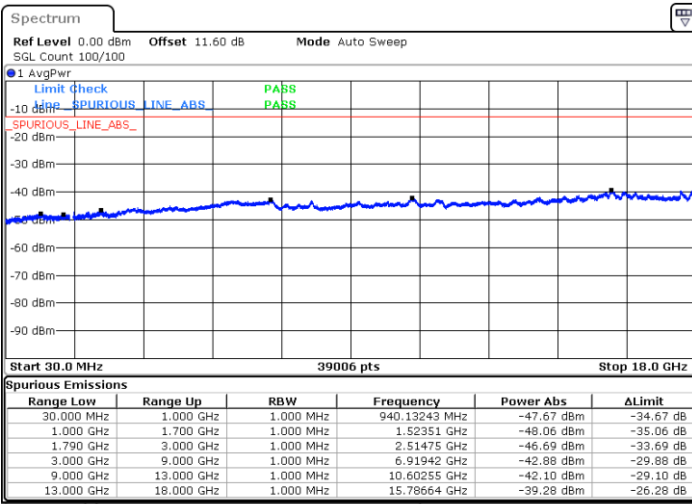

LTE Band 66C / 10MHz+20MHz

64QAM

Lowest Channel / 1RB0 and 1RB99

Lowest Channel / 1RB49 and 1RB0

Date: 9.OCT.2020 11:34:41

Date: 9.OCT.2020 11:30:24

Lowest Channel / FullIRB

N/A

Date: 9.OCT.2020 11:37:16

LTE Band 66C / 10MHz+20MHz

64QAM

Middle Channel / 1RB0 and 1RB99

Middle Channel / 1RB49 and 1RB0

Date: 9.OCT.2020 11:49:34

Date: 9.OCT.2020 11:53:51

Middle Channel / FullIRB

N/A

Date: 9.OCT.2020 11:46:59

LTE Band 66C / 10MHz+20MHz

64QAM

Highest Channel / 1RB0 and 1RB99

Highest Channel / 1RB49 and 1RB0

Date: 9.OCT.2020 12:12:00

Date: 9.OCT.2020 12:09:26

Highest Channel / FullIRB

N/A

Date: 9.OCT.2020 12:16:17

LTE Band 66C / 15MHz+10MHz

64QAM

Lowest Channel / 1RB0 and 1RB49

Lowest Channel / 1RB74 and 1RB0

Date: 9.OCT.2020 10:11:13