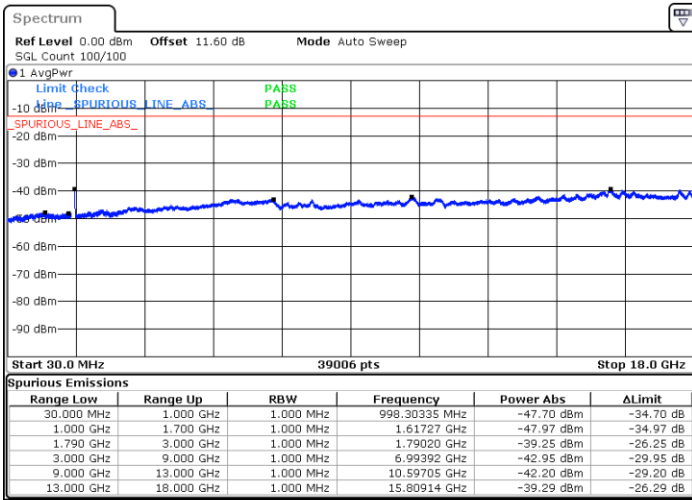

Date: 9.OCT.2020 17:59:11

LTE Band 66C / 5MHz+20MHz

256QAM

Middle Channel / 1RB0 and 1RB99

Middle Channel / 1RB24 and 1RB0

Date: 9.OCT.2020 18:09:38

Date: 9.OCT.2020 18:15:39

Middle Channel / FullIRB

N/A

Date: 9.OCT.2020 18:08:47

LTE Band 66C / 5MHz+20MHz

256QAM

Highest Channel / 1RB0 and 1RB99

Highest Channel / 1RB24 and 1RB0

Date: 9.OCT.2020 18:28:54

Date: 9.OCT.2020 18:28:02

Highest Channel / FullIRB

N/A

Date: 9.OCT.2020 18:34:54

LTE Band 66C / 10MHz+15MHz

256QAM

Lowest Channel / 1RB0 and 1RB74

Lowest Channel / 1RB49 and 1RB0

Date: 9.OCT.2020 09:16:10