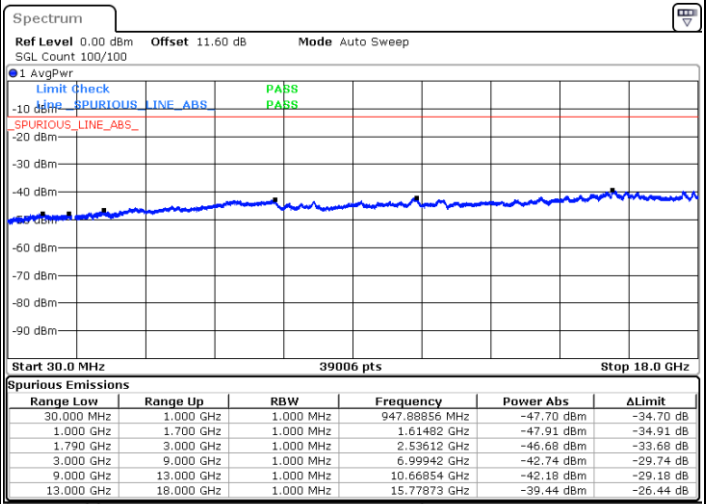

Date: 9.OCT.2020 16:13:27

Middle Channel / FullIRB

N/A

Date: 9.OCT.2020 16:06:35

LTE Band 66C / 20MHz+15MHz

64QAM

Highest Channel / 1RB0 and 1RB74

Highest Channel / 1RB99 and 1RB0

Date: 9.OCT.2020 16:31:27

Date: 9.OCT.2020 16:28:53

Highest Channel / FullIRB

N/A

Date: 9.OCT.2020 16:35:45

LTE Band 66C / 20MHz+20MHz

64QAM

Lowest Channel / 1RB0 and 1RB99

Lowest Channel / 1RB99 and 1RB0

Date: 9.OCT.2020 18:49:49

Date: 9.OCT.2020 18:45:32

Lowest Channel / FullIRB

N/A

Date: 9.OCT.2020 18:54:33

LTE Band 66C / 20MHz+20MHz

64QAM

MiddleChannel / 1RB0 and 1RB99

Middle Channel / 1RB99 and 1RB0

Date: 9.OCT.2020 19:41:23

Date: 9.OCT.2020 19:45:40

Middle Channel / FullIRB

N/A

Date: 9.OCT.2020 19:38:48

LTE Band 66C / 20MHz+20MHz