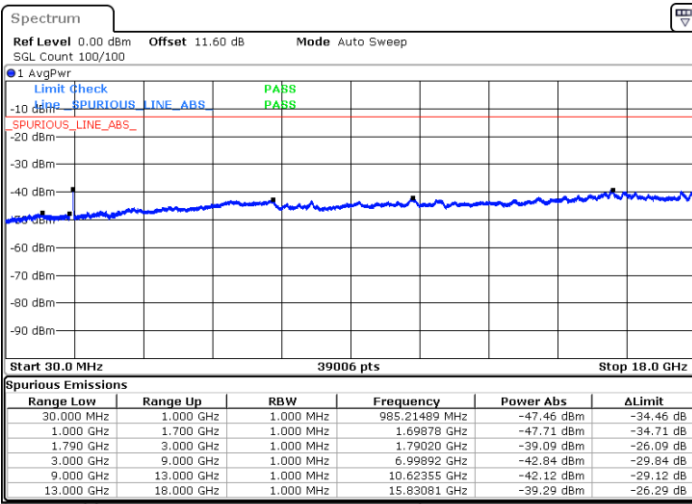

Date: 9.OCT.2020 11:37:16

LTE Band 66C / 10MHz+20MHz

64QAM

Middle Channel / 1RB0 and 1RB99

Middle Channel / 1RB49 and 1RB0

Date: 9.OCT.2020 11:49:34

Date: 9.OCT.2020 11:53:51

Middle Channel / FullIRB

N/A

Date: 9.OCT.2020 11:46:59

LTE Band 66C / 10MHz+20MHz

64QAM

Highest Channel / 1RB0 and 1RB99

Highest Channel / 1RB49 and 1RB0

Date: 9.OCT.2020 12:12:00

Date: 9.OCT.2020 12:09:26

Highest Channel / FullIRB

N/A

Date: 9.OCT.2020 12:16:17

LTE Band 66C / 15MHz+10MHz

64QAM

Lowest Channel / 1RB0 and 1RB49

Lowest Channel / 1RB74 and 1RB0

Date: 9.OCT.2020 10:11:13

Date: 9.OCT.2020 10:06:56

Lowest Channel / FullIRB

N/A

Date: 9.OCT.2020 10:13:48

LTE Band 66C / 15MHz+10MHz

64QAM

Middle Channel / 1RB0 and 1RB49

Middle Channel / 1RB74 and 1RB0