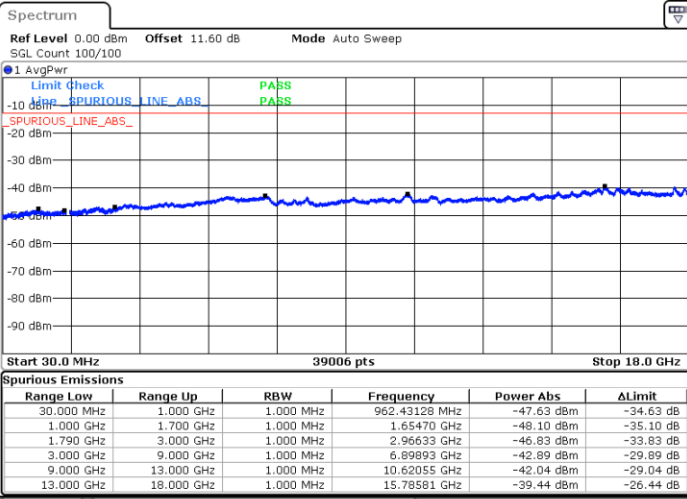

LTE Band 66C / 10MHz+15MHz

256QAM

Highest Channel / 1RB0 and 1RB74

Highest Channel / 1RB49 and 1RB0

Date: 9.OCT.2020 09:33:39

Date: 9.OCT.2020 09:32:48