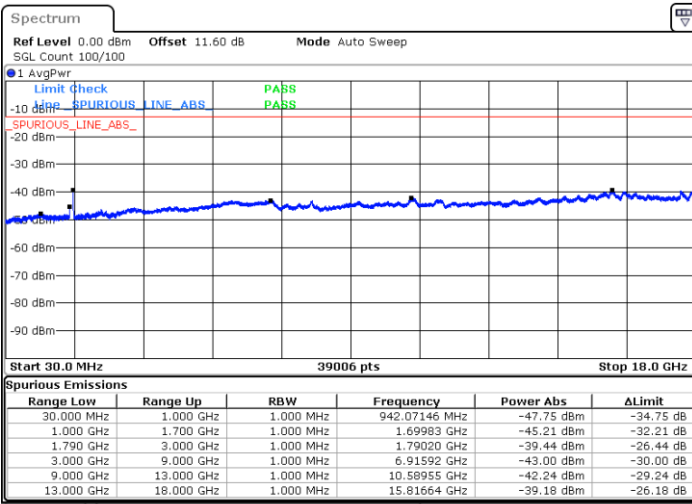

Highest Channel / 1RB0 and 1RB24

Highest Channel / 1RB99 and 1RB0

Date: 9.OCT.2020 17:19:57

Date: 9.OCT.2020 17:17:22

Highest Channel / FullIRB

N/A

Date: 9.OCT.2020 17:24:14

LTE Band 66C / 20MHz+10MHz

64QAM

Lowest Channel / 1RB0 and 1RB49

Lowest Channel / 1RB99 and 1RB0

Date: 9.OCT.2020 12:38:17

Date: 9.OCT.2020 12:34:00

Lowest Channel / FullIRB

N/A

Date: 9.OCT.2020 12:40:52

LTE Band 66C / 20MHz+10MHz

64QAM

Middle Channel / 1RB0 and 1RB49

Middle Channel / 1RB99 and 1RB0

Date: 9.OCT.2020 12:54:06

Date: 9.OCT.2020 12:58:23

Middle Channel / FullIRB

N/A

Date: 9.OCT.2020 12:51:31

LTE Band 66C / 20MHz+10MHz

64QAM

Highest Channel / 1RB0 and 1RB49

Highest Channel / 1RB99 and 1RB0

Date: 9.OCT.2020 13:13:24

Date: 9.OCT.2020 13:10:49

Highest Channel / FullIRB