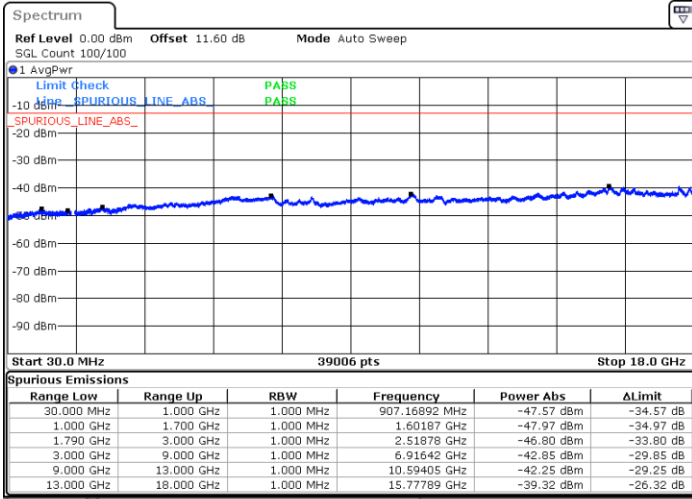

LTE Band 66C / 5MHz+20MHz

256QAM

Lowest Channel / 1RB0 and 1RB99

Lowest Channel / 1RB24 and 1RB0

Date: 9.OCT.2020 17:58:20

Date: 9.OCT.2020 17:52:19

Lowest Channel / FullIRB

N/A

Date: 9.OCT.2020 17:59:11

LTE Band 66C / 5MHz+20MHz

256QAM

Middle Channel / 1RB0 and 1RB99

Middle Channel / 1RB24 and 1RB0

Date: 9.OCT.2020 18:09:38

Date: 9.OCT.2020 18:15:39

Middle Channel / FullIRB

N/A

Date: 9.OCT.2020 18:08:47

LTE Band 66C / 5MHz+20MHz

256QAM

Highest Channel / 1RB0 and 1RB99

Highest Channel / 1RB24 and 1RB0

Date: 9.OCT.2020 18:28:54

Date: 9.OCT.2020 18:28:02

Highest Channel / FullIRB

N/A

Date: 9.OCT.2020 18:34:54

LTE Band 66C / 10MHz+15MHz

256QAM

Lowest Channel / 1RB0 and 1RB74

Lowest Channel / 1RB49 and 1RB0

Date: 9.OCT.2020 09:16:10