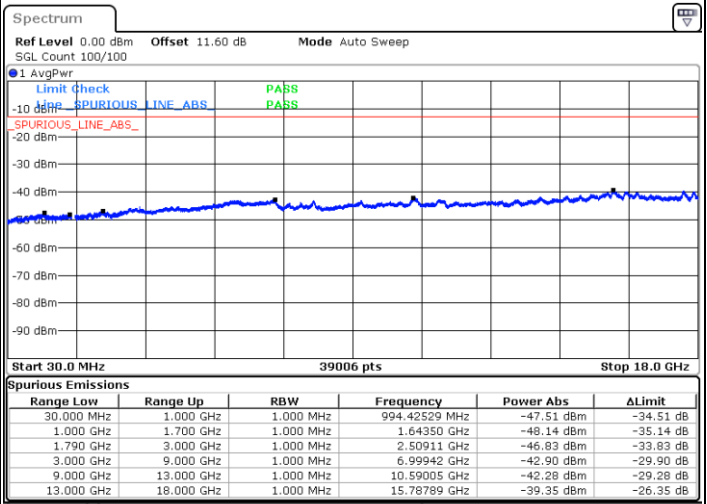

Date: 9.OCT.2020 14:34:12

LTE Band 66C / 15MHz+20MHz

64QAM

Lowest Channel / 1RB0 and 1RB99

Lowest Channel / 1RB74 and 1RB0

Date: 9.OCT.2020 15:02:09

Date: 9.OCT.2020 14:57:51

Lowest Channel / FullIRB

N/A

Date: 9.OCT.2020 15:04:43

LTE Band 66C / 15MHz+20MHz

64QAM

Middle Channel / 1RB0 and 1RB99

Middle Channel / 1RB74 and 1RB0

Date: 9.OCT.2020 15:15:12

Date: 9.OCT.2020 15:19:29

Middle Channel / FullIRB

N/A

Date: 9.OCT.2020 15:12:37

LTE Band 66C / 15MHz+20MHz

64QAM

Highest Channel / 1RB0 and 1RB99

Highest Channel / 1RB74 and 1RB0

Date: 9.OCT.2020 15:34:31

Date: 9.OCT.2020 15:31:57

Highest Channel / FullIRB

N/A

Date: 9.OCT.2020 15:38:49

LTE Band 66C / 20MHz+5MHz

64QAM

Lowest Channel / 1RB0 and 1RB24

Lowest Channel / 1RB99 and 1RB0