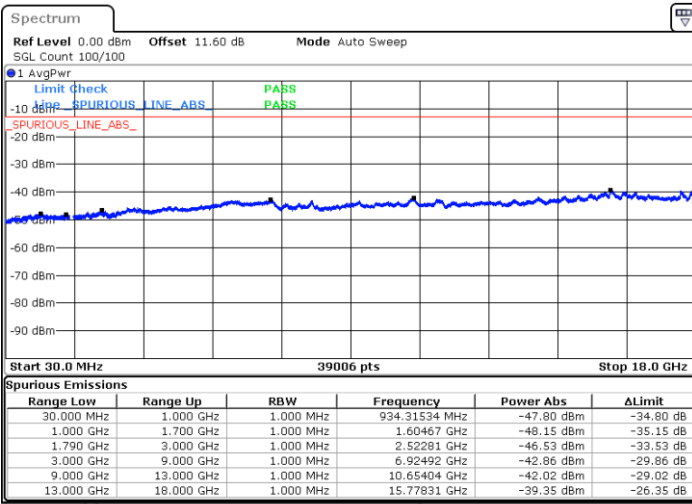

Date: 9.OCT.2020 10:06:56

Lowest Channel / FullIRB

N/A

Date: 9.OCT.2020 10:13:48

LTE Band 66C / 15MHz+10MHz

64QAM

Middle Channel / 1RB0 and 1RB49

Middle Channel / 1RB74 and 1RB0

Date: 9.OCT.2020 10:24:23

Date: 9.OCT.2020 10:28:40

Middle Channel / FullIRB

N/A

Date: 9.OCT.2020 10:21:48

LTE Band 66C / 15MHz+10MHz

64QAM

Highest Channel / 1RB0 and 1RB49

Highest Channel / 1RB74 and 1RB0

Date: 9.OCT.2020 10:43:32

Date: 9.OCT.2020 10:40:58

Highest Channel / FullIRB

N/A

Date: 9.OCT.2020 10:47:50

LTE Band 66C / 15MHz+15MHz

64QAM

Lowest Channel / 1RB0 and 1RB74

Lowest Channel / 1RB74 and 1RB0

Date: 9.OCT.2020 13:55:49

Date: 9.OCT.2020 13:51:32

Lowest Channel / FullIRB

N/A

Date: 9.OCT.2020 13:58:24

LTE Band 66C / 15MHz+15MHz