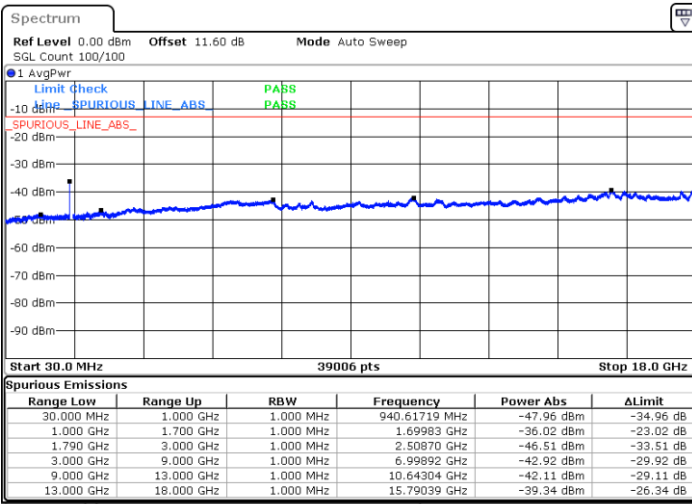

N/A

Date: 9.OCT.2020 11:46:59

LTE Band 66C / 10MHz+20MHz

64QAM

Highest Channel / 1RB0 and 1RB99

Highest Channel / 1RB49 and 1RB0

Date: 9.OCT.2020 12:12:00

Date: 9.OCT.2020 12:09:26

Highest Channel / FullIRB

N/A

Date: 9.OCT.2020 12:16:17

LTE Band 66C / 15MHz+10MHz

64QAM

Lowest Channel / 1RB0 and 1RB49

Lowest Channel / 1RB74 and 1RB0

Date: 9.OCT.2020 10:11:13

Date: 9.OCT.2020 10:06:56

Lowest Channel / FullIRB

N/A

Date: 9.OCT.2020 10:13:48

LTE Band 66C / 15MHz+10MHz

64QAM

Middle Channel / 1RB0 and 1RB49

Middle Channel / 1RB74 and 1RB0

Date: 9.OCT.2020 10:24:23

Date: 9.OCT.2020 10:28:40

Middle Channel / FullIRB

N/A

Date: 9.OCT.2020 10:21:48

LTE Band 66C / 15MHz+10MHz

64QAM

Highest Channel / 1RB0 and 1RB49