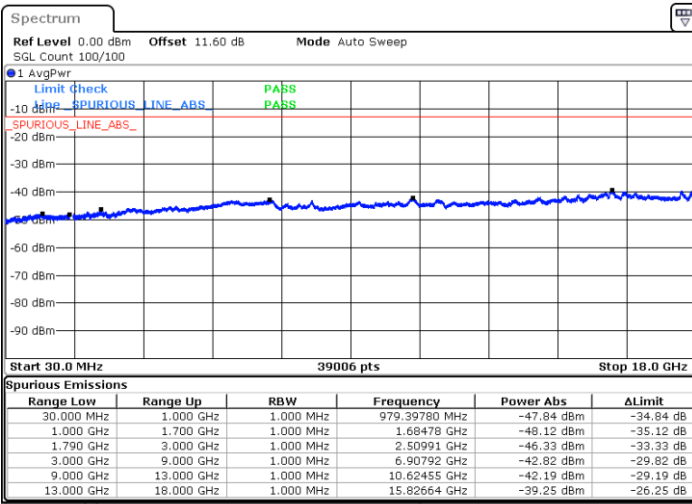

LTE Band 66C / 15MHz+15MHz

64QAM

Middle Channel / 1RB0 and 1RB74

Middle Channel / 1RB74 and 1RB0

Date: 9.OCT.2020 14:09:02

Date: 9.OCT.2020 14:13:19