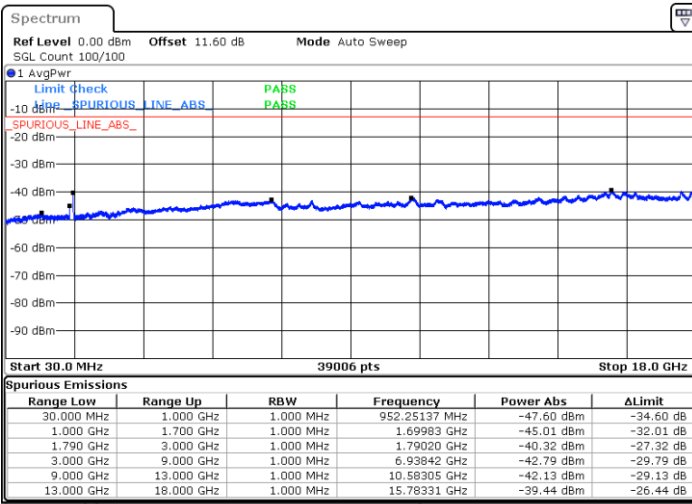

Lowest Channel / 1RB0 and 1RB74

Lowest Channel / 1RB74 and 1RB0

Date: 9.OCT.2020 13:55:49

Date: 9.OCT.2020 13:51:32

Lowest Channel / FullIRB

N/A

Date: 9.OCT.2020 13:58:24

LTE Band 66C / 15MHz+15MHz

64QAM

Middle Channel / 1RB0 and 1RB74

Middle Channel / 1RB74 and 1RB0

Date: 9.OCT.2020 14:09:02

Date: 9.OCT.2020 14:13:19

Middle Channel / FullIRB

N/A

Date: 9.OCT.2020 14:06:26

LTE Band 66C / 15MHz+15MHz

64QAM

Highest Channel / 1RB0 and 1RB74

Highest Channel / 1RB74 and 1RB0

Date: 9.OCT.2020 14:29:54

Date: 9.OCT.2020 14:27:20

Highest Channel / FullIRB

N/A

Date: 9.OCT.2020 14:34:12

LTE Band 66C / 15MHz+20MHz

64QAM

Lowest Channel / 1RB0 and 1RB99

Lowest Channel / 1RB74 and 1RB0

Date: 9.OCT.2020 15:02:09

Date: 9.OCT.2020 14:57:51

Lowest Channel / FullIRB