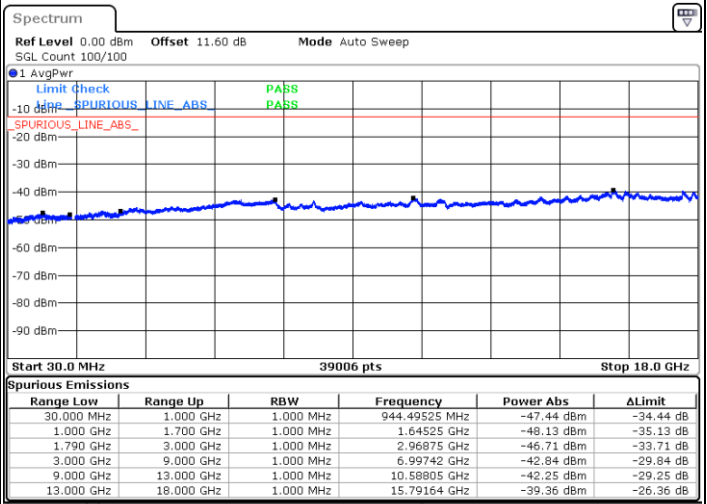

Date: 9.OCT.2020 12:51:31

LTE Band 66C / 20MHz+10MHz

64QAM

Highest Channel / 1RB0 and 1RB49

Highest Channel / 1RB99 and 1RB0

Date: 9.OCT.2020 13:13:24

Date: 9.OCT.2020 13:10:49

Highest Channel / FullIRB

N/A

Date: 9.OCT.2020 13:17:42

LTE Band 66C / 20MHz+15MHz

64QAM

Lowest Channel / 1RB0 and 1RB74

Lowest Channel / 1RB99 and 1RB0

Date: 9.OCT.2020 15:56:07

Date: 9.OCT.2020 15:51:49

Lowest Channel / FullIRB

N/A

Date: 9.OCT.2020 15:58:41

LTE Band 66C / 20MHz+15MHz

64QAM

Middle Channel / 1RB0 and 1RB74

Middle Channel / 1RB99 and 1RB0

Date: 9.OCT.2020 16:09:09

Date: 9.OCT.2020 16:13:27

Middle Channel / FullIRB

N/A

Date: 9.OCT.2020 16:06:35

LTE Band 66C / 20MHz+15MHz

64QAM

Highest Channel / 1RB0 and 1RB74

Highest Channel / 1RB99 and 1RB0