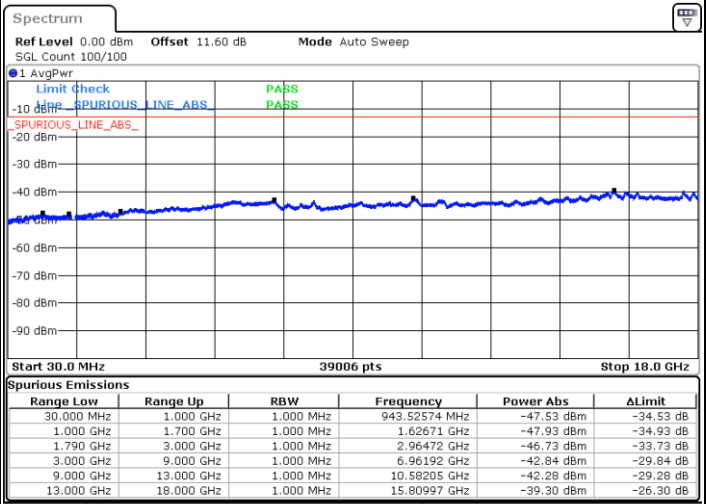

Highest Channel / 1RB0 and 1RB24

Highest Channel / 1RB99 and 1RB0

Date: 9.OCT.2020 17:19:57

Date: 9.OCT.2020 17:17:22

Highest Channel / FullIRB

N/A

Date: 9.OCT.2020 17:24:14

LTE Band 66C / 20MHz+10MHz

64QAM

Lowest Channel / 1RB0 and 1RB49

Lowest Channel / 1RB99 and 1RB0

Date: 9.OCT.2020 12:38:17

Date: 9.OCT.2020 12:34:00

Lowest Channel / FullIRB

N/A

Date: 9.OCT.2020 12:40:52

LTE Band 66C / 20MHz+10MHz

64QAM

Middle Channel / 1RB0 and 1RB49

Middle Channel / 1RB99 and 1RB0

Date: 9.OCT.2020 12:54:06

Date: 9.OCT.2020 12:58:23

Middle Channel / FullIRB

N/A

Date: 9.OCT.2020 12:51:31

LTE Band 66C / 20MHz+10MHz

64QAM

Highest Channel / 1RB0 and 1RB49

Highest Channel / 1RB99 and 1RB0

Date: 9.OCT.2020 13:13:24

Date: 9.OCT.2020 13:10:49

Highest Channel / FullIRB