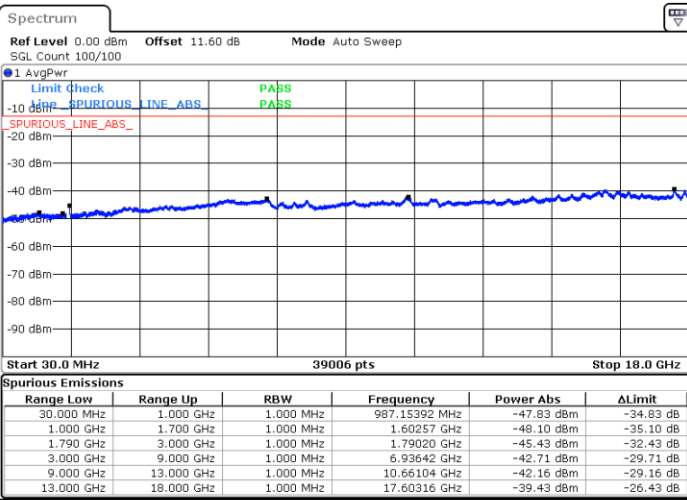

N/A

Date: 9.OCT.2020 18:08:47

LTE Band 66C / 5MHz+20MHz

256QAM

Highest Channel / 1RB0 and 1RB99

Highest Channel / 1RB24 and 1RB0

Date: 9.OCT.2020 18:28:54

Date: 9.OCT.2020 18:28:02

Highest Channel / FullIRB

N/A

Date: 9.OCT.2020 18:34:54

LTE Band 66C / 10MHz+15MHz

256QAM

Lowest Channel / 1RB0 and 1RB74

Lowest Channel / 1RB49 and 1RB0

Date: 9.OCT.2020 09:16:10

Date: 8.OCT.2020 15:00:40

Lowest Channel / FullIRB

N/A

Date: 9.OCT.2020 09:17:01

LTE Band 66C / 10MHz+15MHz

256QAM

MiddleChannel / 1RB0 and 1RB74

Middle Channel / 1RB49 and 1RB0

Date: 9.OCT.2020 09:47:57

Date: 9.OCT.2020 09:53:58

Middle Channel / FullIRB

N/A

Date: 9.OCT.2020 09:47:06

LTE Band 66C / 10MHz+15MHz

256QAM

Highest Channel / 1RB0 and 1RB74