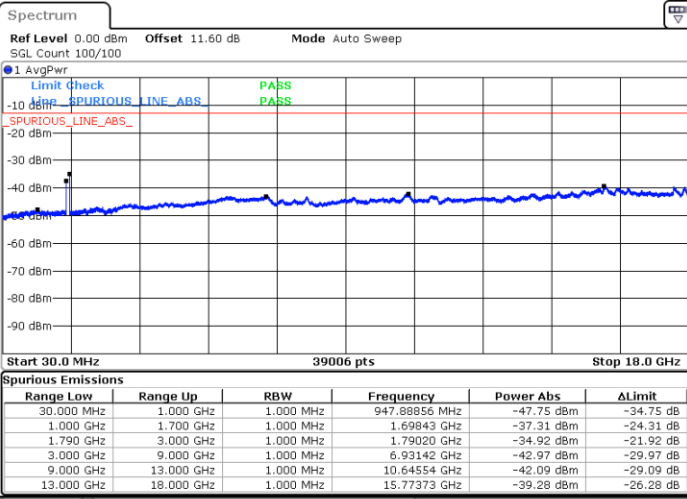

LTE Band 66C / 5MHz+20MHz

256QAM

Lowest Channel / 1RB0 and 1RB99

Lowest Channel / 1RB24 and 1RB0

Date: 9.OCT.2020 17:58:20

Date: 9.OCT.2020 17:52:19

Lowest Channel / FullIRB

N/A

Date: 9.OCT.2020 17:59:11

LTE Band 66C / 5MHz+20MHz

256QAM

Middle Channel / 1RB0 and 1RB99

Middle Channel / 1RB24 and 1RB0

Date: 9.OCT.2020 18:09:38

Date: 9.OCT.2020 18:15:39

Middle Channel / FullIRB

N/A

Date: 9.OCT.2020 18:08:47

LTE Band 66C / 5MHz+20MHz

256QAM

Highest Channel / 1RB0 and 1RB99

Highest Channel / 1RB24 and 1RB0

Date: 9.OCT.2020 18:28:54

Date: 9.OCT.2020 18:28:02

Highest Channel / FullIRB

N/A

Date: 9.OCT.2020 18:34:54

LTE Band 66C / 10MHz+15MHz

256QAM

Lowest Channel / 1RB0 and 1RB74

Lowest Channel / 1RB49 and 1RB0

Date: 9.OCT.2020 09:16:10