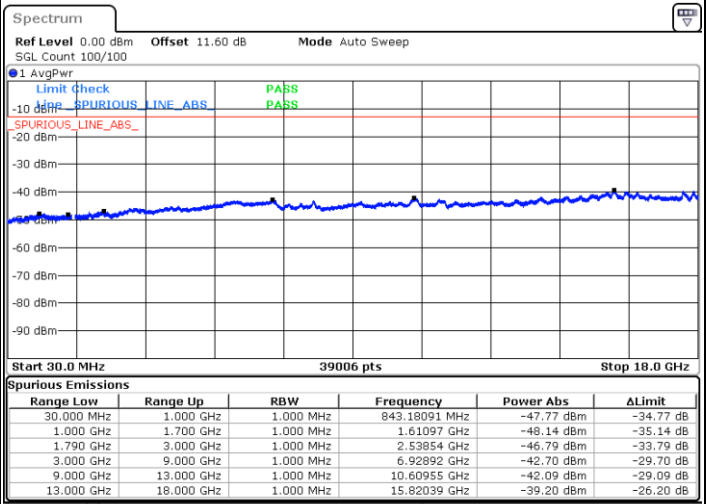

Lowest Channel / 1RB0 and 1RB74

Lowest Channel / 1RB74 and 1RB0

Date: 9.OCT.2020 13:55:49

Date: 9.OCT.2020 13:51:32

Lowest Channel / FullIRB

N/A

Date: 9.OCT.2020 13:58:24

LTE Band 66C / 15MHz+15MHz

64QAM

Middle Channel / 1RB0 and 1RB74

Middle Channel / 1RB74 and 1RB0

Date: 9.OCT.2020 14:09:02

Date: 9.OCT.2020 14:13:19

Middle Channel / FullIRB

N/A

Date: 9.OCT.2020 14:06:26

LTE Band 66C / 15MHz+15MHz

64QAM

Highest Channel / 1RB0 and 1RB74

Highest Channel / 1RB74 and 1RB0

Date: 9.OCT.2020 14:29:54

Date: 9.OCT.2020 14:27:20

Highest Channel / FullIRB

N/A

Date: 9.OCT.2020 14:34:12

LTE Band 66C / 15MHz+20MHz

64QAM

Lowest Channel / 1RB0 and 1RB99

Lowest Channel / 1RB74 and 1RB0

Date: 9.OCT.2020 15:02:09

Date: 9.OCT.2020 14:57:51

Lowest Channel / FullIRB