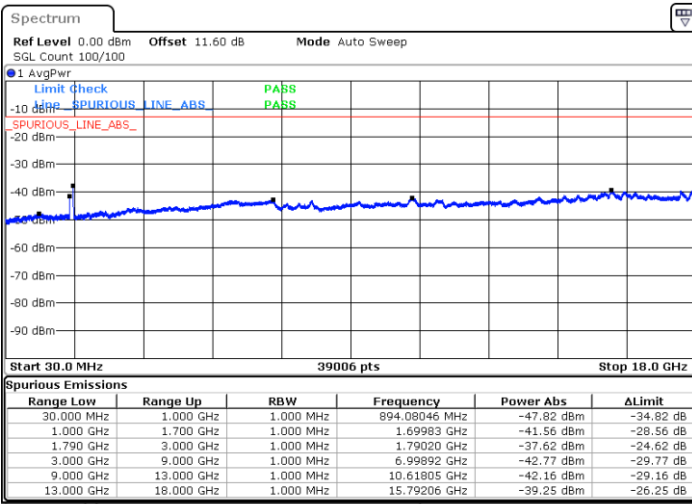

Date: 9.OCT.2020 16:31:27

Date: 9.OCT.2020 16:28:53

Highest Channel / FullIRB

N/A

Date: 9.OCT.2020 16:35:45

LTE Band 66C / 20MHz+20MHz

64QAM

Lowest Channel / 1RB0 and 1RB99

Lowest Channel / 1RB99 and 1RB0

Date: 9.OCT.2020 18:49:49

Date: 9.OCT.2020 18:45:32

Lowest Channel / FullIRB

N/A

Date: 9.OCT.2020 18:54:33

LTE Band 66C / 20MHz+20MHz

64QAM

MiddleChannel / 1RB0 and 1RB99

Middle Channel / 1RB99 and 1RB0

Date: 9.OCT.2020 19:41:23

Date: 9.OCT.2020 19:45:40

Middle Channel / FullIRB

N/A

Date: 9.OCT.2020 19:38:48

LTE Band 66C / 20MHz+20MHz

64QAM

Highest Channel / 1RB0 and 1RB99

Highest Channel / 1RB99 and 1RB0

Date: 9.OCT.2020 19:27:14

Date: 9.OCT.2020 19:24:40

Highest Channel / FullIRB

N/A

Date: 9.OCT.2020 19:31:32