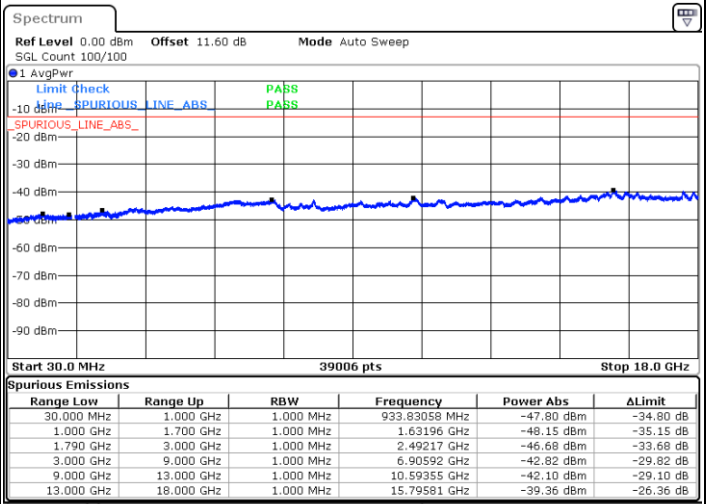

LTE Band 66C / 15MHz+15MHz

64QAM

Highest Channel / 1RB0 and 1RB74

Highest Channel / 1RB74 and 1RB0

Date: 9.OCT.2020 14:29:54

Date: 9.OCT.2020 14:27:20

Highest Channel / FullIRB

N/A

Date: 9.OCT.2020 14:34:12

LTE Band 66C / 15MHz+20MHz

64QAM

Lowest Channel / 1RB0 and 1RB99

Lowest Channel / 1RB74 and 1RB0

Date: 9.OCT.2020 15:02:09

Date: 9.OCT.2020 14:57:51

Lowest Channel / FullIRB

N/A

Date: 9.OCT.2020 15:04:43

LTE Band 66C / 15MHz+20MHz

64QAM

Middle Channel / 1RB0 and 1RB99

Middle Channel / 1RB74 and 1RB0

Date: 9.OCT.2020 15:15:12

Date: 9.OCT.2020 15:19:29

Middle Channel / FullIRB

N/A

Date: 9.OCT.2020 15:12:37

LTE Band 66C / 15MHz+20MHz

64QAM

Highest Channel / 1RB0 and 1RB99

Highest Channel / 1RB74 and 1RB0

Date: 9.OCT.2020 15:34:31