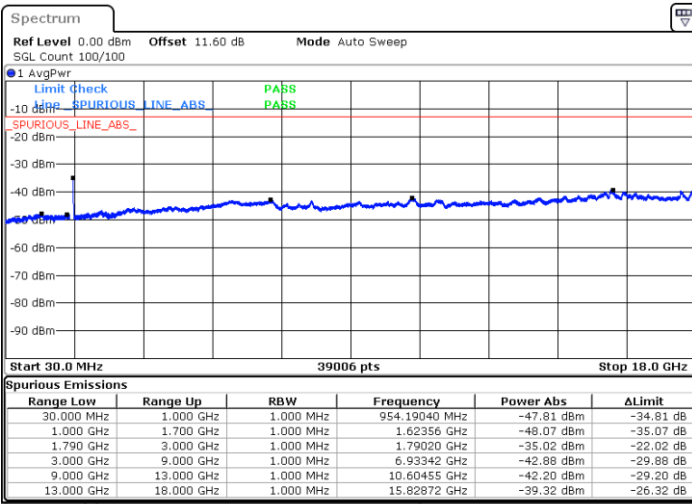

Date: 9.OCT.2020 10:24:23

Date: 9.OCT.2020 10:28:40

Middle Channel / FullIRB

N/A

Date: 9.OCT.2020 10:21:48

LTE Band 66C / 15MHz+10MHz

64QAM

Highest Channel / 1RB0 and 1RB49

Highest Channel / 1RB74 and 1RB0

Date: 9.OCT.2020 10:43:32

Date: 9.OCT.2020 10:40:58

Highest Channel / FullIRB

N/A

Date: 9.OCT.2020 10:47:50

LTE Band 66C / 15MHz+15MHz

64QAM

Lowest Channel / 1RB0 and 1RB74

Lowest Channel / 1RB74 and 1RB0

Date: 9.OCT.2020 13:55:49

Date: 9.OCT.2020 13:51:32

Lowest Channel / FullIRB

N/A

Date: 9.OCT.2020 13:58:24

LTE Band 66C / 15MHz+15MHz