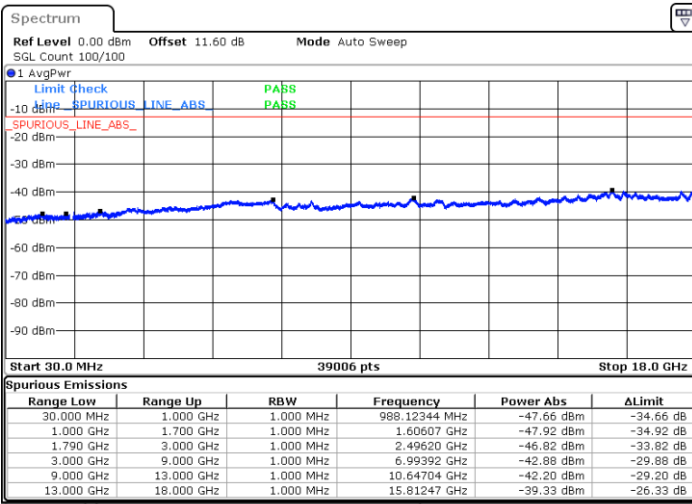

Middle Channel / 1RB99 and 1RB0

Date: 9.OCT.2020 17:37:21

Date: 9.OCT.2020 17:41:39

Middle Channel / FullIRB

N/A

Date: 9.OCT.2020 17:34:46

LTE Band 66C / 20MHz+5MHz

64QAM

Highest Channel / 1RB0 and 1RB24

Highest Channel / 1RB99 and 1RB0

Date: 9.OCT.2020 17:19:57

Date: 9.OCT.2020 17:17:22

Highest Channel / FullIRB

N/A

Date: 9.OCT.2020 17:24:14

LTE Band 66C / 20MHz+10MHz

64QAM

Lowest Channel / 1RB0 and 1RB49

Lowest Channel / 1RB99 and 1RB0

Date: 9.OCT.2020 12:38:17

Date: 9.OCT.2020 12:34:00

Lowest Channel / FullIRB

N/A

Date: 9.OCT.2020 12:40:52