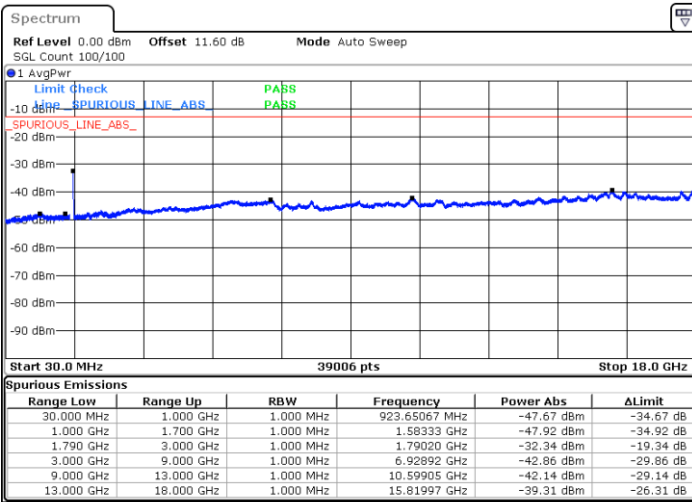

Middle Channel / 1RB99 and 1RB0

Date: 9.OCT.2020 17:37:21

Date: 9.OCT.2020 17:41:39

Middle Channel / FullIRB

N/A

Date: 9.OCT.2020 17:34:46

LTE Band 66C / 20MHz+5MHz

64QAM

Highest Channel / 1RB0 and 1RB24

Highest Channel / 1RB99 and 1RB0

Date: 9.OCT.2020 17:19:57

Date: 9.OCT.2020 17:17:22

Highest Channel / FullIRB

N/A

Date: 9.OCT.2020 17:24:14

LTE Band 66C / 20MHz+10MHz

64QAM

Lowest Channel / 1RB0 and 1RB49

Lowest Channel / 1RB99 and 1RB0

Date: 9.OCT.2020 12:38:17

Date: 9.OCT.2020 12:34:00

Lowest Channel / FullIRB

N/A

Date: 9.OCT.2020 12:40:52