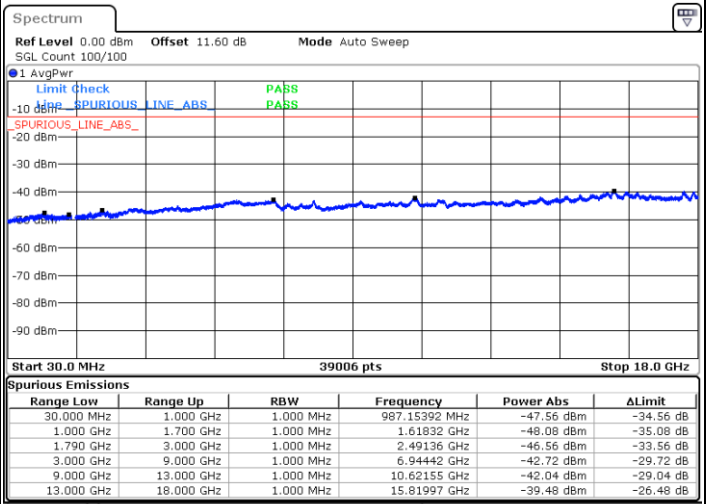

Date: 9.OCT.2020 16:31:27

Date: 9.OCT.2020 16:28:53

Highest Channel / FullIRB

N/A

Date: 9.OCT.2020 16:35:45

LTE Band 66C / 20MHz+20MHz

64QAM

Lowest Channel / 1RB0 and 1RB99

Lowest Channel / 1RB99 and 1RB0

Date: 9.OCT.2020 18:49:49

Date: 9.OCT.2020 18:45:32

Lowest Channel / FullIRB

N/A

Date: 9.OCT.2020 18:54:33

LTE Band 66C / 20MHz+20MHz

64QAM

MiddleChannel / 1RB0 and 1RB99

Middle Channel / 1RB99 and 1RB0

Date: 9.OCT.2020 19:41:23

Date: 9.OCT.2020 19:45:40

Middle Channel / FullIRB

N/A

Date: 9.OCT.2020 19:38:48

LTE Band 66C / 20MHz+20MHz

64QAM

Highest Channel / 1RB0 and 1RB99

Highest Channel / 1RB99 and 1RB0

Date: 9.OCT.2020 19:27:14

Date: 9.OCT.2020 19:24:40

Highest Channel / FullIRB

N/A

Date: 9.OCT.2020 19:31:32