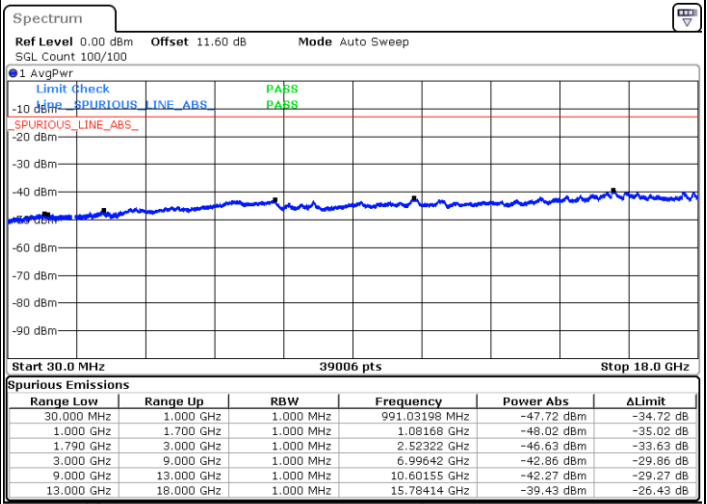

Date: 9.OCT.2020 10:06:56

Lowest Channel / FullIRB

N/A

Date: 9.OCT.2020 10:13:48

LTE Band 66C / 15MHz+10MHz

64QAM

Middle Channel / 1RB0 and 1RB49

Middle Channel / 1RB74 and 1RB0

Date: 9.OCT.2020 10:24:23

Date: 9.OCT.2020 10:28:40

Middle Channel / FullIRB

N/A

Date: 9.OCT.2020 10:21:48

LTE Band 66C / 15MHz+10MHz

64QAM

Highest Channel / 1RB0 and 1RB49

Highest Channel / 1RB74 and 1RB0

Date: 9.OCT.2020 10:43:32

Date: 9.OCT.2020 10:40:58

Highest Channel / FullIRB

N/A

Date: 9.OCT.2020 10:47:50

LTE Band 66C / 15MHz+15MHz

64QAM

Lowest Channel / 1RB0 and 1RB74

Lowest Channel / 1RB74 and 1RB0

Date: 9.OCT.2020 13:55:49

Date: 9.OCT.2020 13:51:32

Lowest Channel / FullIRB

N/A

Date: 9.OCT.2020 13:58:24

LTE Band 66C / 15MHz+15MHz