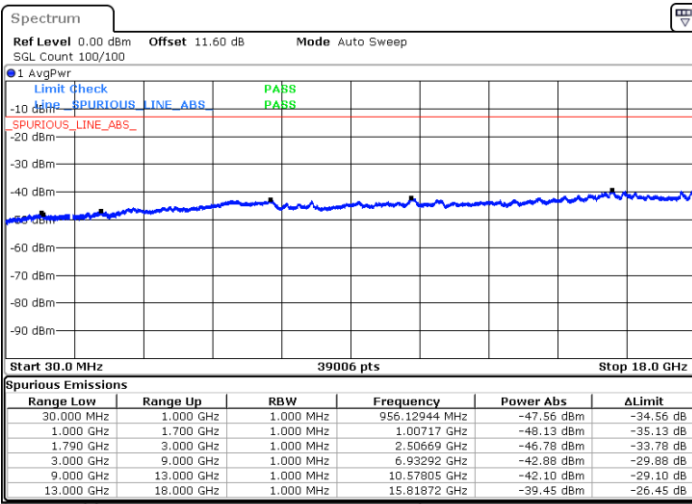

Date: 9.OCT.2020 16:31:27

Date: 9.OCT.2020 16:28:53

Highest Channel / FullIRB

N/A

Date: 9.OCT.2020 16:35:45

LTE Band 66C / 20MHz+20MHz

64QAM

Lowest Channel / 1RB0 and 1RB99

Lowest Channel / 1RB99 and 1RB0

Date: 9.OCT.2020 18:49:49

Date: 9.OCT.2020 18:45:32

Lowest Channel / FullIRB

N/A

Date: 9.OCT.2020 18:54:33

LTE Band 66C / 20MHz+20MHz

64QAM

MiddleChannel / 1RB0 and 1RB99

Middle Channel / 1RB99 and 1RB0

Date: 9.OCT.2020 19:41:23

Date: 9.OCT.2020 19:45:40

Middle Channel / FullIRB

N/A

Date: 9.OCT.2020 19:38:48

LTE Band 66C / 20MHz+20MHz

64QAM

Highest Channel / 1RB0 and 1RB99

Highest Channel / 1RB99 and 1RB0

Date: 9.OCT.2020 19:27:14

Date: 9.OCT.2020 19:24:40

Highest Channel / FullIRB

N/A

Date: 9.OCT.2020 19:31:32