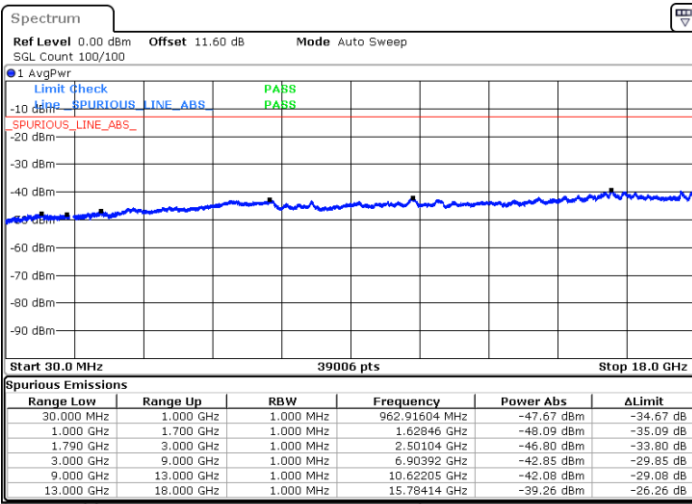

Middle Channel / FullIRB

N/A

Date: 9.OCT.2020 15:12:37

LTE Band 66C / 15MHz+20MHz

64QAM

Highest Channel / 1RB0 and 1RB99

Highest Channel / 1RB74 and 1RB0

Date: 9.OCT.2020 15:34:31

Date: 9.OCT.2020 15:31:57

Highest Channel / FullIRB

N/A

Date: 9.OCT.2020 15:38:49

LTE Band 66C / 20MHz+5MHz

64QAM

Lowest Channel / 1RB0 and 1RB24

Lowest Channel / 1RB99 and 1RB0

Date: 9.OCT.2020 16:58:47

Date: 9.OCT.2020 16:54:29

Lowest Channel / FullIRB

N/A

Date: 9.OCT.2020 17:01:21

LTE Band 66C / 20MHz+5MHz

64QAM

Middle Channel / 1RB0 and 1RB24