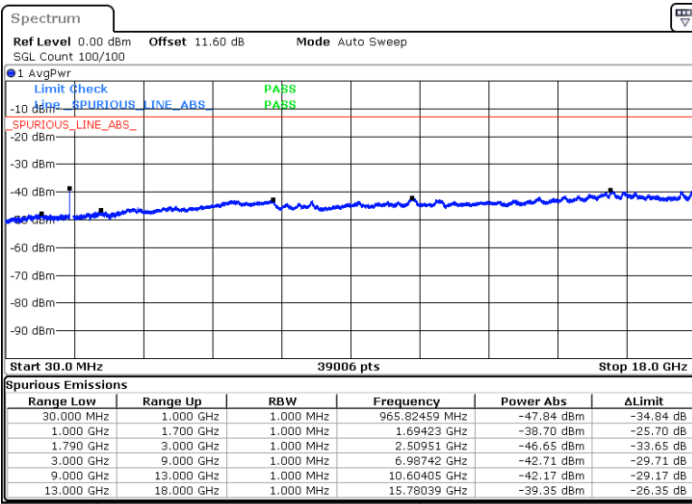

Lowest Channel / 1RB0 and 1RB74

Lowest Channel / 1RB74 and 1RB0

Date: 9.OCT.2020 13:55:49

Date: 9.OCT.2020 13:51:32

Lowest Channel / FullIRB

N/A

Date: 9.OCT.2020 13:58:24

LTE Band 66C / 15MHz+15MHz

64QAM

Middle Channel / 1RB0 and 1RB74

Middle Channel / 1RB74 and 1RB0

Date: 9.OCT.2020 14:09:02

Date: 9.OCT.2020 14:13:19

Middle Channel / FullIRB

N/A

Date: 9.OCT.2020 14:06:26

LTE Band 66C / 15MHz+15MHz

64QAM

Highest Channel / 1RB0 and 1RB74

Highest Channel / 1RB74 and 1RB0

Date: 9.OCT.2020 14:29:54

Date: 9.OCT.2020 14:27:20

Highest Channel / FullIRB

N/A

Date: 9.OCT.2020 14:34:12

LTE Band 66C / 15MHz+20MHz

64QAM

Lowest Channel / 1RB0 and 1RB99

Lowest Channel / 1RB74 and 1RB0

Date: 9.OCT.2020 15:02:09

Date: 9.OCT.2020 14:57:51

Lowest Channel / FullIRB