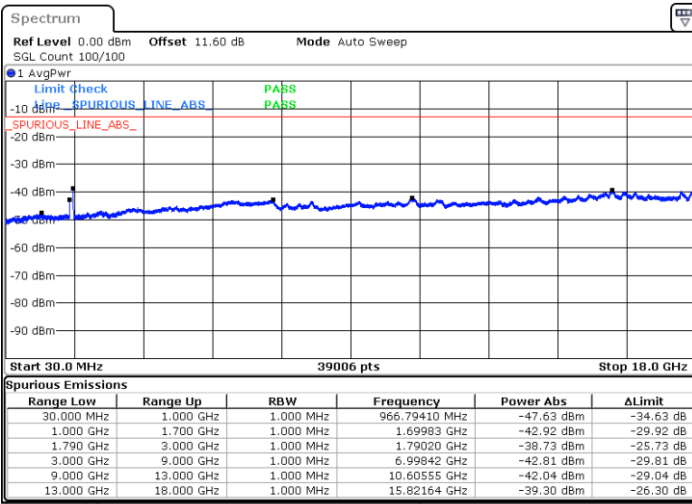

N/A

Date: 9.OCT.2020 13:17:42

LTE Band 66C / 20MHz+15MHz

64QAM

Lowest Channel / 1RB0 and 1RB74

Lowest Channel / 1RB99 and 1RB0

Date: 9.OCT.2020 15:56:07

Date: 9.OCT.2020 15:51:49

Lowest Channel / FullIRB

N/A

Date: 9.OCT.2020 15:58:41

LTE Band 66C / 20MHz+15MHz

64QAM

Middle Channel / 1RB0 and 1RB74

Middle Channel / 1RB99 and 1RB0

Date: 9.OCT.2020 16:09:09

Date: 9.OCT.2020 16:13:27

Middle Channel / FullIRB

N/A

Date: 9.OCT.2020 16:06:35

LTE Band 66C / 20MHz+15MHz

64QAM

Highest Channel / 1RB0 and 1RB74

Highest Channel / 1RB99 and 1RB0

Date: 9.OCT.2020 16:31:27

Date: 9.OCT.2020 16:28:53

Highest Channel / FullIRB

N/A

Date: 9.OCT.2020 16:35:45

LTE Band 66C / 20MHz+20MHz

64QAM

Lowest Channel / 1RB0 and 1RB99