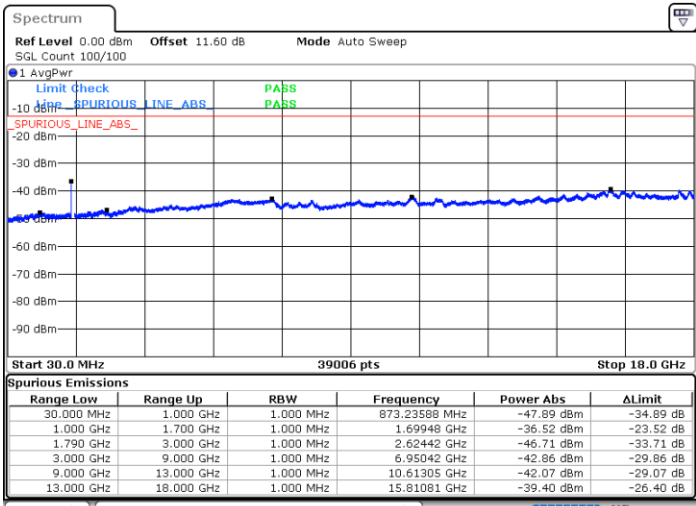

N/A

Date: 9.OCT.2020 18:08:47

LTE Band 66C / 5MHz+20MHz

256QAM

Highest Channel / 1RB0 and 1RB99

Highest Channel / 1RB24 and 1RB0

Date: 9.OCT.2020 18:28:54

Date: 9.OCT.2020 18:28:02

Highest Channel / FullIRB

N/A

Date: 9.OCT.2020 18:34:54

LTE Band 66C / 10MHz+15MHz

256QAM

Lowest Channel / 1RB0 and 1RB74

Lowest Channel / 1RB49 and 1RB0

Date: 9.OCT.2020 09:16:10

Date: 8.OCT.2020 15:00:40

Lowest Channel / FullIRB

N/A

Date: 9.OCT.2020 09:17:01

LTE Band 66C / 10MHz+15MHz

256QAM

MiddleChannel / 1RB0 and 1RB74

Middle Channel / 1RB49 and 1RB0

Date: 9.OCT.2020 09:47:57

Date: 9.OCT.2020 09:53:58

Middle Channel / FullIRB

N/A

Date: 9.OCT.2020 09:47:06

LTE Band 66C / 10MHz+15MHz

256QAM

Highest Channel / 1RB0 and 1RB74