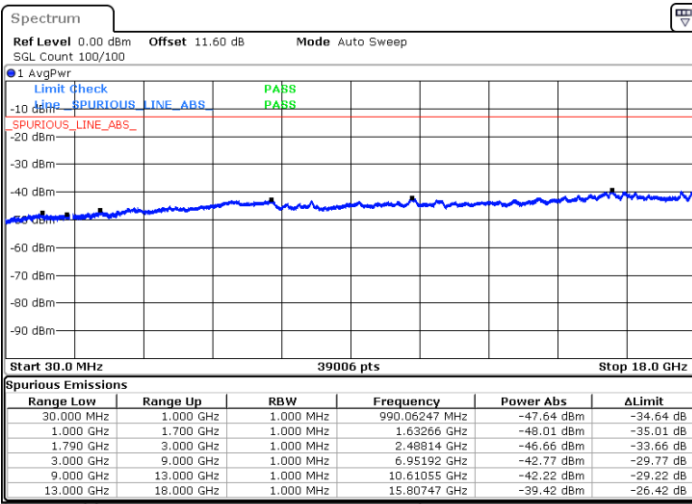

Date: 9.OCT.2020 12:51:31

LTE Band 66C / 20MHz+10MHz

64QAM

Highest Channel / 1RB0 and 1RB49

Highest Channel / 1RB99 and 1RB0

Date: 9.OCT.2020 13:13:24

Date: 9.OCT.2020 13:10:49

Highest Channel / FullIRB

N/A

Date: 9.OCT.2020 13:17:42

LTE Band 66C / 20MHz+15MHz

64QAM

Lowest Channel / 1RB0 and 1RB74

Lowest Channel / 1RB99 and 1RB0

Date: 9.OCT.2020 15:56:07

Date: 9.OCT.2020 15:51:49

Lowest Channel / FullIRB

N/A

Date: 9.OCT.2020 15:58:41

LTE Band 66C / 20MHz+15MHz

64QAM

Middle Channel / 1RB0 and 1RB74

Middle Channel / 1RB99 and 1RB0

Date: 9.OCT.2020 16:09:09

Date: 9.OCT.2020 16:13:27

Middle Channel / FullIRB

N/A

Date: 9.OCT.2020 16:06:35

LTE Band 66C / 20MHz+15MHz

64QAM

Highest Channel / 1RB0 and 1RB74

Highest Channel / 1RB99 and 1RB0