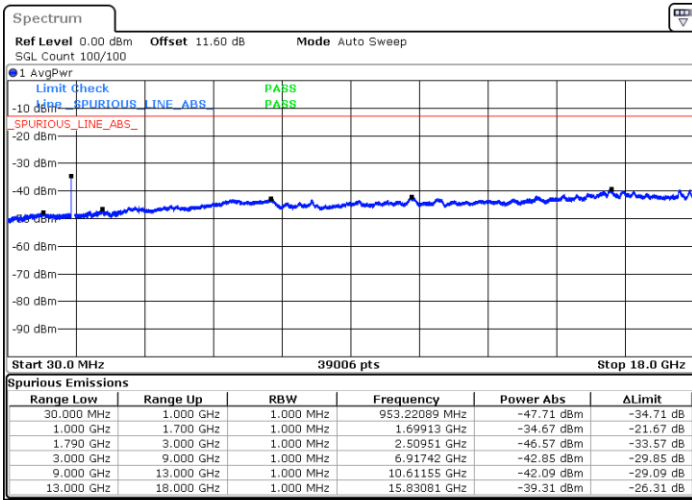

64QAM

Highest Channel / 1RB0 and 1RB99

Highest Channel / 1RB99 and 1RB0

Date: 9.OCT.2020 19:27:14

Date: 9.OCT.2020 19:24:40

Highest Channel / FullIRB

N/A

Date: 9.OCT.2020 19:31:32

LTE Band 66C / 5MHz+20MHz

256QAM

Lowest Channel / 1RB0 and 1RB99

Lowest Channel / 1RB24 and 1RB0

Date: 9.OCT.2020 17:58:20

Date: 9.OCT.2020 17:52:19

Lowest Channel / FullIRB

N/A

Date: 9.OCT.2020 17:59:11

LTE Band 66C / 5MHz+20MHz

256QAM

Middle Channel / 1RB0 and 1RB99

Middle Channel / 1RB24 and 1RB0

Date: 9.OCT.2020 18:09:38

Date: 9.OCT.2020 18:15:39

Middle Channel / FullIRB

N/A

Date: 9.OCT.2020 18:08:47

LTE Band 66C / 5MHz+20MHz

256QAM

Highest Channel / 1RB0 and 1RB99

Highest Channel / 1RB24 and 1RB0

Date: 9.OCT.2020 18:28:54

Date: 9.OCT.2020 18:28:02