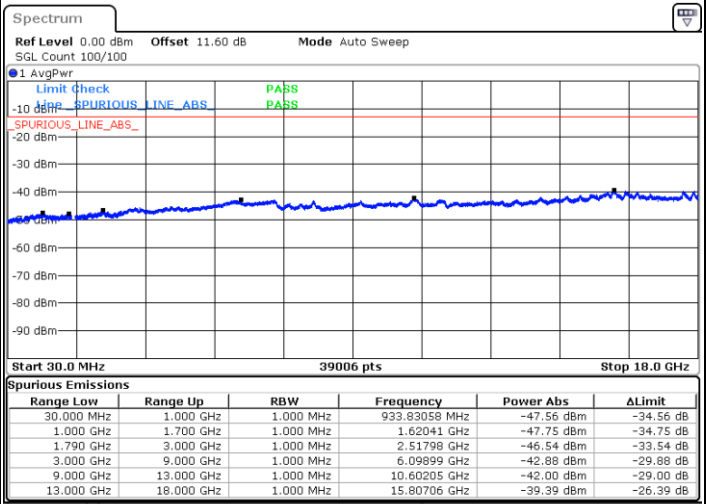

Date: 9.OCT.2020 15:31:57

Highest Channel / FullIRB

N/A

Date: 9.OCT.2020 15:38:49

LTE Band 66C / 20MHz+5MHz

64QAM

Lowest Channel / 1RB0 and 1RB24

Lowest Channel / 1RB99 and 1RB0

Date: 9.OCT.2020 16:58:47

Date: 9.OCT.2020 16:54:29

Lowest Channel / FullIRB

N/A

Date: 9.OCT.2020 17:01:21

LTE Band 66C / 20MHz+5MHz

64QAM

Middle Channel / 1RB0 and 1RB24

Middle Channel / 1RB99 and 1RB0

Date: 9.OCT.2020 17:37:21

Date: 9.OCT.2020 17:41:39

Middle Channel / FullIRB

N/A

Date: 9.OCT.2020 17:34:46

LTE Band 66C / 20MHz+5MHz

64QAM

Highest Channel / 1RB0 and 1RB24

Highest Channel / 1RB99 and 1RB0

Date: 9.OCT.2020 17:19:57

Date: 9.OCT.2020 17:17:22

Highest Channel / FullIRB

N/A

Date: 9.OCT.2020 17:24:14

LTE Band 66C / 20MHz+10MHz