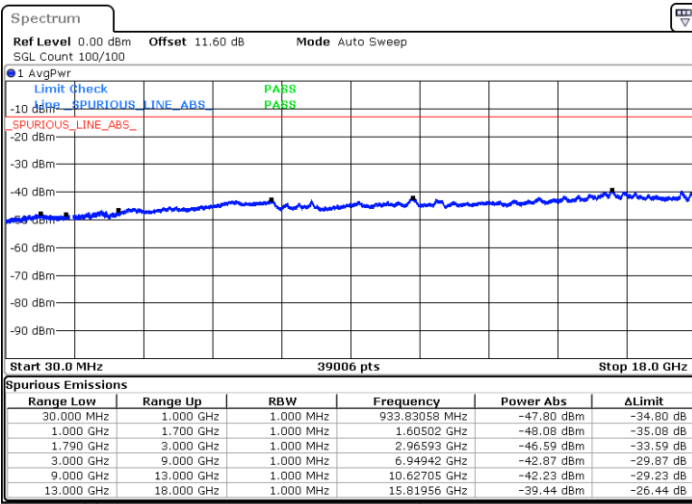

Lowest Channel / FullIRB

N/A

Date: 9.OCT.2020 15:58:41

LTE Band 66C / 20MHz+15MHz

64QAM

Middle Channel / 1RB0 and 1RB74

Middle Channel / 1RB99 and 1RB0

Date: 9.OCT.2020 16:09:09

Date: 9.OCT.2020 16:13:27

Middle Channel / FullIRB

N/A

Date: 9.OCT.2020 16:06:35

LTE Band 66C / 20MHz+15MHz

64QAM

Highest Channel / 1RB0 and 1RB74

Highest Channel / 1RB99 and 1RB0

Date: 9.OCT.2020 16:31:27

Date: 9.OCT.2020 16:28:53

Highest Channel / FullIRB

N/A

Date: 9.OCT.2020 16:35:45

LTE Band 66C / 20MHz+20MHz

64QAM

Lowest Channel / 1RB0 and 1RB99

Lowest Channel / 1RB99 and 1RB0

Date: 9.OCT.2020 18:49:49

Date: 9.OCT.2020 18:45:32

Lowest Channel / FullIRB

N/A

Date: 9.OCT.2020 18:54:33

LTE Band 66C / 20MHz+20MHz

64QAM