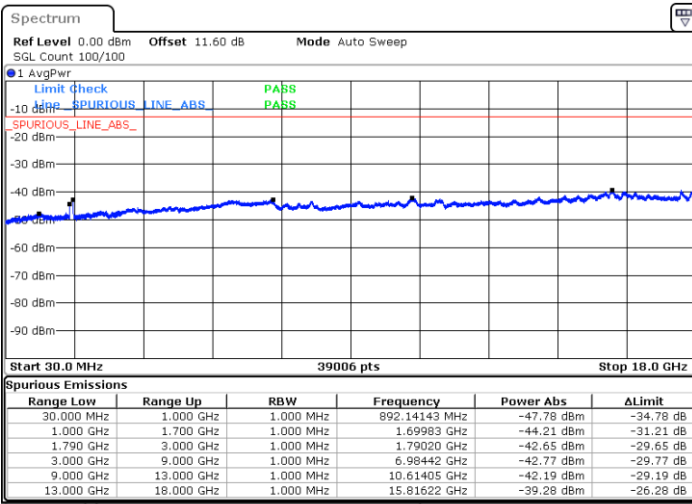

LTE Band 66C / 10MHz+20MHz

64QAM

Lowest Channel / 1RB0 and 1RB99

Lowest Channel / 1RB49 and 1RB0

Date: 9.OCT.2020 11:34:41

Date: 9.OCT.2020 11:30:24

Lowest Channel / FullIRB

N/A

Date: 9.OCT.2020 11:37:16

LTE Band 66C / 10MHz+20MHz

64QAM

Middle Channel / 1RB0 and 1RB99

Middle Channel / 1RB49 and 1RB0

Date: 9.OCT.2020 11:49:34

Date: 9.OCT.2020 11:53:51

Middle Channel / FullIRB

N/A

Date: 9.OCT.2020 11:46:59

LTE Band 66C / 10MHz+20MHz

64QAM

Highest Channel / 1RB0 and 1RB99

Highest Channel / 1RB49 and 1RB0

Date: 9.OCT.2020 12:12:00

Date: 9.OCT.2020 12:09:26

Highest Channel / FullIRB

N/A

Date: 9.OCT.2020 12:16:17

LTE Band 66C / 15MHz+10MHz

64QAM

Lowest Channel / 1RB0 and 1RB49

Lowest Channel / 1RB74 and 1RB0

Date: 9.OCT.2020 10:11:13