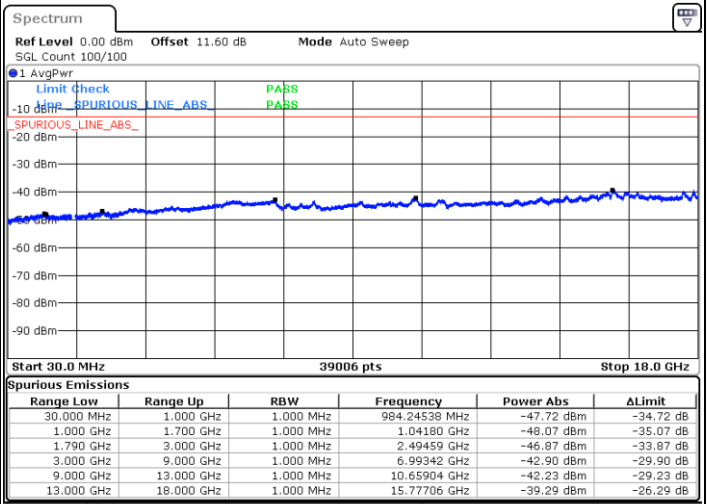

LTE Band 66C / 15MHz+15MHz

64QAM

Middle Channel / 1RB0 and 1RB74

Middle Channel / 1RB74 and 1RB0

Date: 9.OCT.2020 14:09:02

Date: 9.OCT.2020 14:13:19