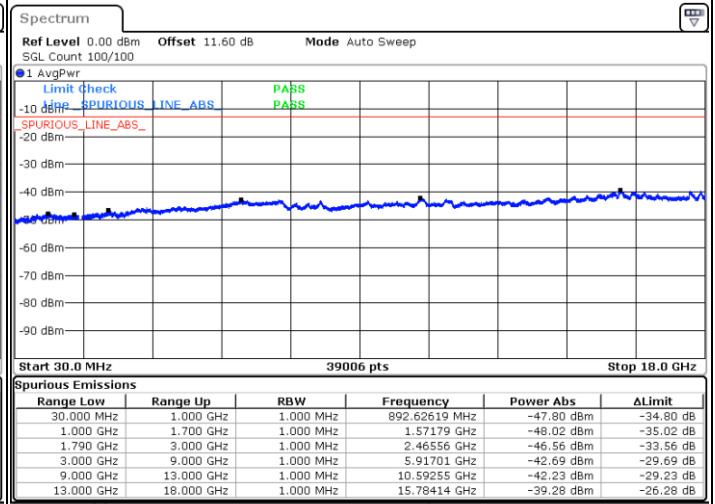

Highest Channel / FullIRB

N/A

Date: 9.OCT.2020 12:16:17

LTE Band 66C / 15MHz+10MHz

64QAM

Lowest Channel / 1RB0 and 1RB49

Lowest Channel / 1RB74 and 1RB0

Date: 9.OCT.2020 10:11:13

Date: 9.OCT.2020 10:06:56

Lowest Channel / FullIRB

N/A

Date: 9.OCT.2020 10:13:48

LTE Band 66C / 15MHz+10MHz

64QAM

Middle Channel / 1RB0 and 1RB49

Middle Channel / 1RB74 and 1RB0

Date: 9.OCT.2020 10:24:23

Date: 9.OCT.2020 10:28:40

Middle Channel / FullIRB

N/A

Date: 9.OCT.2020 10:21:48

LTE Band 66C / 15MHz+10MHz

64QAM

Highest Channel / 1RB0 and 1RB49

Highest Channel / 1RB74 and 1RB0

Date: 9.OCT.2020 10:43:32

Date: 9.OCT.2020 10:40:58

Highest Channel / FullIRB

N/A

Date: 9.OCT.2020 10:47:50

LTE Band 66C / 15MHz+15MHz

64QAM