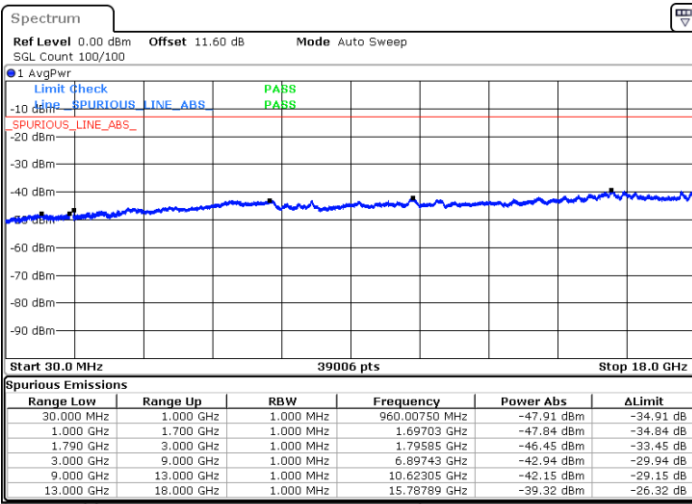

Date: 9.OCT.2020 10:24:23

Date: 9.OCT.2020 10:28:40

Middle Channel / FullIRB

N/A

Date: 9.OCT.2020 10:21:48

LTE Band 66C / 15MHz+10MHz

64QAM

Highest Channel / 1RB0 and 1RB49

Highest Channel / 1RB74 and 1RB0

Date: 9.OCT.2020 10:43:32

Date: 9.OCT.2020 10:40:58

Highest Channel / FullIRB

N/A

Date: 9.OCT.2020 10:47:50

LTE Band 66C / 15MHz+15MHz

64QAM

Lowest Channel / 1RB0 and 1RB74

Lowest Channel / 1RB74 and 1RB0

Date: 9.OCT.2020 13:55:49

Date: 9.OCT.2020 13:51:32

Lowest Channel / FullIRB

N/A

Date: 9.OCT.2020 13:58:24

LTE Band 66C / 15MHz+15MHz