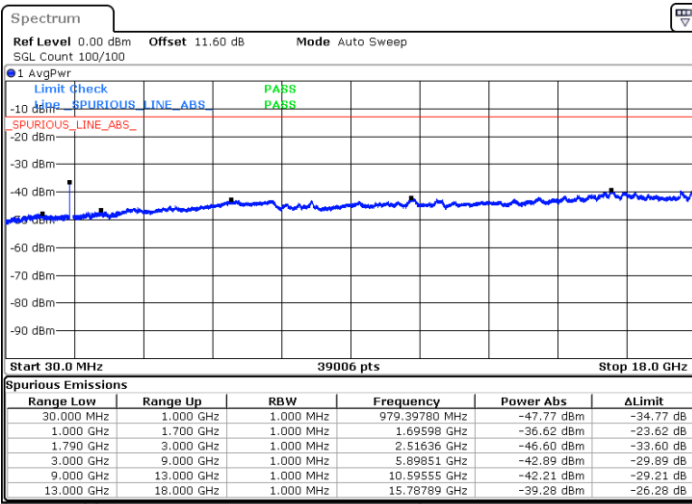

Date: 9.OCT.2020 11:37:16

LTE Band 66C / 10MHz+20MHz

64QAM

Middle Channel / 1RB0 and 1RB99

Middle Channel / 1RB49 and 1RB0

Date: 9.OCT.2020 11:49:34

Date: 9.OCT.2020 11:53:51

Middle Channel / FullIRB

N/A

Date: 9.OCT.2020 11:46:59

LTE Band 66C / 10MHz+20MHz

64QAM

Highest Channel / 1RB0 and 1RB99

Highest Channel / 1RB49 and 1RB0

Date: 9.OCT.2020 12:12:00

Date: 9.OCT.2020 12:09:26

Highest Channel / FullIRB

N/A

Date: 9.OCT.2020 12:16:17

LTE Band 66C / 15MHz+10MHz

64QAM

Lowest Channel / 1RB0 and 1RB49

Lowest Channel / 1RB74 and 1RB0

Date: 9.OCT.2020 10:11:13

Date: 9.OCT.2020 10:06:56

Lowest Channel / FullIRB

N/A

Date: 9.OCT.2020 10:13:48

LTE Band 66C / 15MHz+10MHz

64QAM

Middle Channel / 1RB0 and 1RB49

Middle Channel / 1RB74 and 1RB0