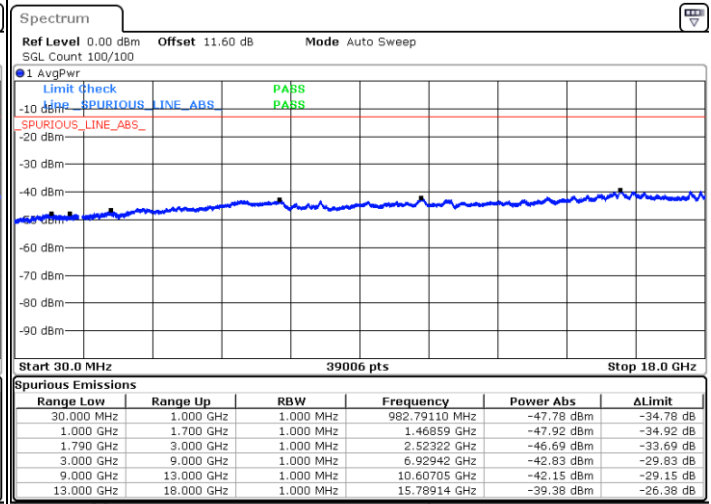

N/A

Date: 9.OCT.2020 13:17:42

LTE Band 66C / 20MHz+15MHz

64QAM

Lowest Channel / 1RB0 and 1RB74

Lowest Channel / 1RB99 and 1RB0

Date: 9.OCT.2020 15:56:07

Date: 9.OCT.2020 15:51:49

Lowest Channel / FullIRB

N/A

Date: 9.OCT.2020 15:58:41

LTE Band 66C / 20MHz+15MHz

64QAM

Middle Channel / 1RB0 and 1RB74

Middle Channel / 1RB99 and 1RB0

Date: 9.OCT.2020 16:09:09

Date: 9.OCT.2020 16:13:27

Middle Channel / FullIRB

N/A

Date: 9.OCT.2020 16:06:35

LTE Band 66C / 20MHz+15MHz

64QAM

Highest Channel / 1RB0 and 1RB74

Highest Channel / 1RB99 and 1RB0

Date: 9.OCT.2020 16:31:27

Date: 9.OCT.2020 16:28:53

Highest Channel / FullIRB

N/A

Date: 9.OCT.2020 16:35:45

LTE Band 66C / 20MHz+20MHz

64QAM

Lowest Channel / 1RB0 and 1RB99