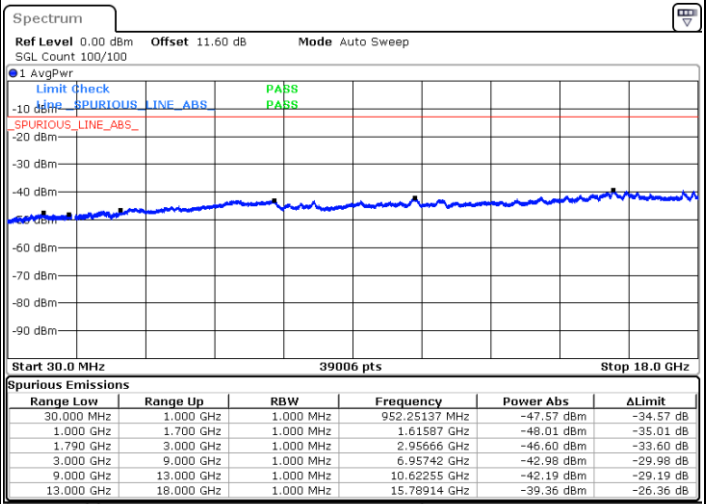

N/A

Date: 9.OCT.2020 11:46:59

LTE Band 66C / 10MHz+20MHz

64QAM

Highest Channel / 1RB0 and 1RB99

Highest Channel / 1RB49 and 1RB0

Date: 9.OCT.2020 12:12:00

Date: 9.OCT.2020 12:09:26

Highest Channel / FullIRB

N/A

Date: 9.OCT.2020 12:16:17

LTE Band 66C / 15MHz+10MHz

64QAM

Lowest Channel / 1RB0 and 1RB49

Lowest Channel / 1RB74 and 1RB0

Date: 9.OCT.2020 10:11:13

Date: 9.OCT.2020 10:06:56

Lowest Channel / FullIRB

N/A

Date: 9.OCT.2020 10:13:48

LTE Band 66C / 15MHz+10MHz

64QAM

Middle Channel / 1RB0 and 1RB49

Middle Channel / 1RB74 and 1RB0

Date: 9.OCT.2020 10:24:23

Date: 9.OCT.2020 10:28:40

Middle Channel / FullIRB

N/A

Date: 9.OCT.2020 10:21:48

LTE Band 66C / 15MHz+10MHz

64QAM

Highest Channel / 1RB0 and 1RB49