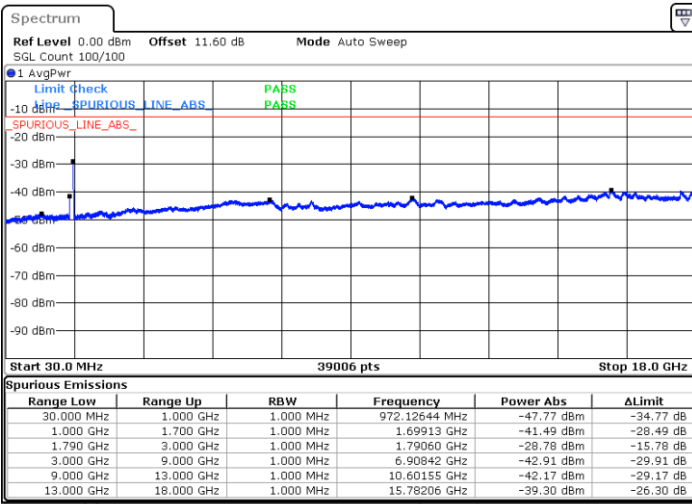

Lowest Channel / FullIRB

N/A

Date: 9.OCT.2020 15:58:41

LTE Band 66C / 20MHz+15MHz

64QAM

Middle Channel / 1RB0 and 1RB74

Middle Channel / 1RB99 and 1RB0

Date: 9.OCT.2020 16:09:09

Date: 9.OCT.2020 16:13:27

Middle Channel / FullIRB

N/A

Date: 9.OCT.2020 16:06:35

LTE Band 66C / 20MHz+15MHz

64QAM

Highest Channel / 1RB0 and 1RB74

Highest Channel / 1RB99 and 1RB0

Date: 9.OCT.2020 16:31:27

Date: 9.OCT.2020 16:28:53

Highest Channel / FullIRB

N/A

Date: 9.OCT.2020 16:35:45

LTE Band 66C / 20MHz+20MHz

64QAM

Lowest Channel / 1RB0 and 1RB99

Lowest Channel / 1RB99 and 1RB0

Date: 9.OCT.2020 18:49:49

Date: 9.OCT.2020 18:45:32

Lowest Channel / FullIRB

N/A

Date: 9.OCT.2020 18:54:33

LTE Band 66C / 20MHz+20MHz

64QAM