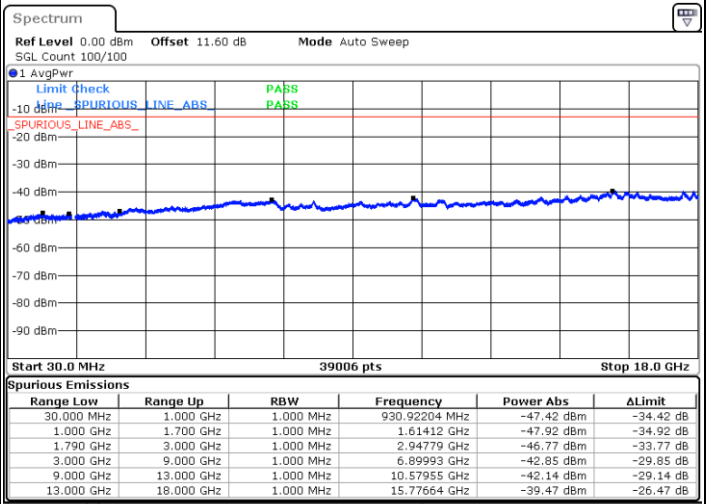

Middle Channel / 1RB99 and 1RB0

Date: 9.OCT.2020 17:37:21

Date: 9.OCT.2020 17:41:39

Middle Channel / FullIRB

N/A

Date: 9.OCT.2020 17:34:46

LTE Band 66C / 20MHz+5MHz

64QAM

Highest Channel / 1RB0 and 1RB24

Highest Channel / 1RB99 and 1RB0

Date: 9.OCT.2020 17:19:57

Date: 9.OCT.2020 17:17:22

Highest Channel / FullIRB

N/A

Date: 9.OCT.2020 17:24:14

LTE Band 66C / 20MHz+10MHz

64QAM

Lowest Channel / 1RB0 and 1RB49

Lowest Channel / 1RB99 and 1RB0

Date: 9.OCT.2020 12:38:17

Date: 9.OCT.2020 12:34:00

Lowest Channel / FullIRB

N/A

Date: 9.OCT.2020 12:40:52