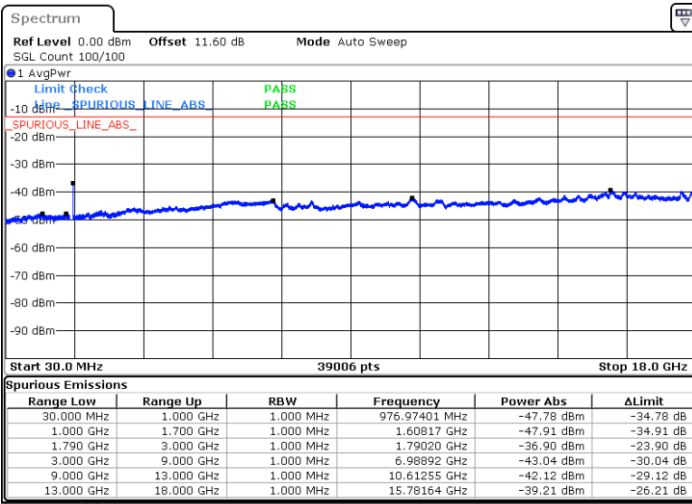

Date: 9.OCT.2020 16:13:27

Middle Channel / FullIRB

N/A

Date: 9.OCT.2020 16:06:35

LTE Band 66C / 20MHz+15MHz

64QAM

Highest Channel / 1RB0 and 1RB74

Highest Channel / 1RB99 and 1RB0

Date: 9.OCT.2020 16:31:27

Date: 9.OCT.2020 16:28:53

Highest Channel / FullIRB

N/A

Date: 9.OCT.2020 16:35:45

LTE Band 66C / 20MHz+20MHz

64QAM

Lowest Channel / 1RB0 and 1RB99

Lowest Channel / 1RB99 and 1RB0

Date: 9.OCT.2020 18:49:49

Date: 9.OCT.2020 18:45:32

Lowest Channel / FullIRB

N/A

Date: 9.OCT.2020 18:54:33

LTE Band 66C / 20MHz+20MHz

64QAM

MiddleChannel / 1RB0 and 1RB99

Middle Channel / 1RB99 and 1RB0

Date: 9.OCT.2020 19:41:23

Date: 9.OCT.2020 19:45:40

Middle Channel / FullIRB

N/A

Date: 9.OCT.2020 19:38:48

LTE Band 66C / 20MHz+20MHz