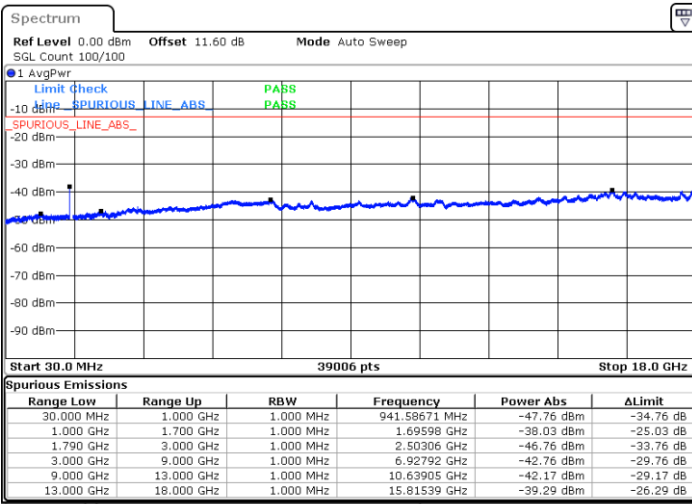

LTE Band 66C / 20MHz+10MHz

64QAM

Middle Channel / 1RB0 and 1RB49

Middle Channel / 1RB99 and 1RB0

Date: 9.OCT.2020 12:54:06

Date: 9.OCT.2020 12:58:23

Middle Channel / FullIRB

N/A

Date: 9.OCT.2020 12:51:31

LTE Band 66C / 20MHz+10MHz

64QAM

Highest Channel / 1RB0 and 1RB49

Highest Channel / 1RB99 and 1RB0

Date: 9.OCT.2020 13:13:24

Date: 9.OCT.2020 13:10:49

Highest Channel / FullIRB

N/A

Date: 9.OCT.2020 13:17:42

LTE Band 66C / 20MHz+15MHz

64QAM

Lowest Channel / 1RB0 and 1RB74

Lowest Channel / 1RB99 and 1RB0

Date: 9.OCT.2020 15:56:07

Date: 9.OCT.2020 15:51:49