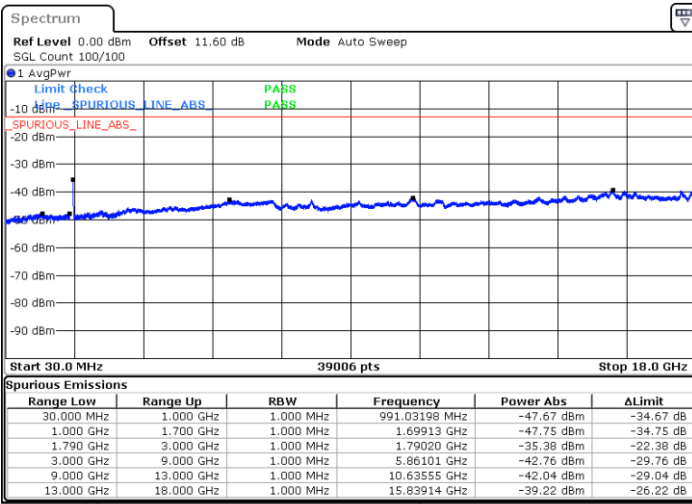

Lowest Channel / 1RB0 and 1RB74

Lowest Channel / 1RB74 and 1RB0

Date: 9.OCT.2020 13:55:49

Date: 9.OCT.2020 13:51:32

Lowest Channel / FullIRB

N/A

Date: 9.OCT.2020 13:58:24

LTE Band 66C / 15MHz+15MHz

LTE Band 66C / 15MHz+15MHz

64QAM

Highest Channel / 1RB0 and 1RB74

Highest Channel / 1RB74 and 1RB0

Date: 9.OCT.2020 14:29:54

Date: 9.OCT.2020 14:27:20

Highest Channel / FullIRB

N/A

Date: 9.OCT.2020 14:34:12

LTE Band 66C / 15MHz+20MHz

64QAM

Lowest Channel / 1RB0 and 1RB99

Lowest Channel / 1RB74 and 1RB0

Date: 9.OCT.2020 15:02:09

Date: 9.OCT.2020 14:57:51

Lowest Channel / FullIRB