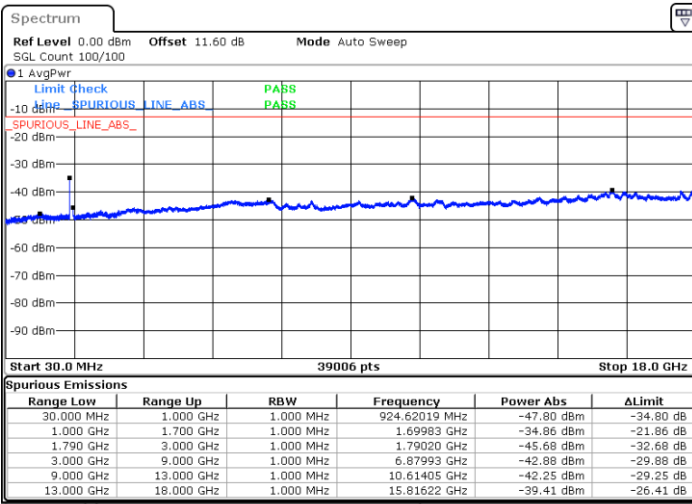

Date: 9.OCT.2020 12:51:31

LTE Band 66C / 20MHz+10MHz

64QAM

Highest Channel / 1RB0 and 1RB49

Highest Channel / 1RB99 and 1RB0

Date: 9.OCT.2020 13:13:24

Date: 9.OCT.2020 13:10:49

Highest Channel / FullIRB

N/A

Date: 9.OCT.2020 13:17:42

LTE Band 66C / 20MHz+15MHz

64QAM

Lowest Channel / 1RB0 and 1RB74

Lowest Channel / 1RB99 and 1RB0

Date: 9.OCT.2020 15:56:07

Date: 9.OCT.2020 15:51:49

Lowest Channel / FullIRB

N/A

Date: 9.OCT.2020 15:58:41

LTE Band 66C / 20MHz+15MHz

64QAM

Middle Channel / 1RB0 and 1RB74

Middle Channel / 1RB99 and 1RB0

Date: 9.OCT.2020 16:09:09

Date: 9.OCT.2020 16:13:27

Middle Channel / FullIRB

N/A

Date: 9.OCT.2020 16:06:35

LTE Band 66C / 20MHz+15MHz

64QAM

Highest Channel / 1RB0 and 1RB74

Highest Channel / 1RB99 and 1RB0