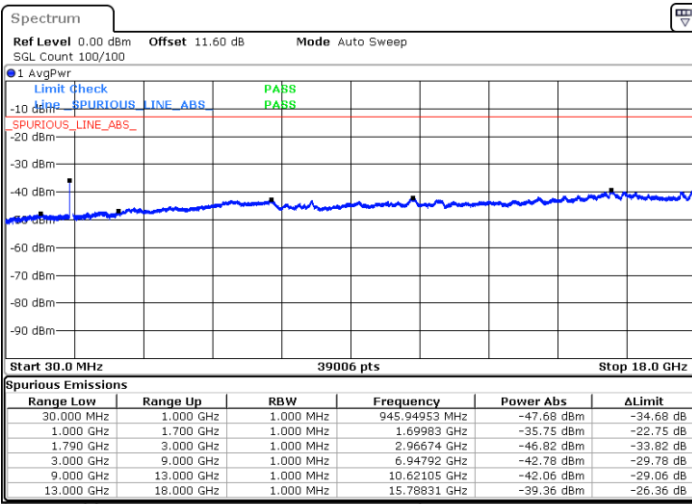

Highest Channel / 1RB74 and 1RB0

Date: 9.OCT.2020 10:43:32

Date: 9.OCT.2020 10:40:58

Highest Channel / FullIRB

N/A

Date: 9.OCT.2020 10:47:50

LTE Band 66C / 15MHz+15MHz

64QAM

Lowest Channel / 1RB0 and 1RB74

Lowest Channel / 1RB74 and 1RB0

Date: 9.OCT.2020 13:55:49

Date: 9.OCT.2020 13:51:32

Lowest Channel / FullIRB

N/A

Date: 9.OCT.2020 13:58:24

LTE Band 66C / 15MHz+15MHz

LTE Band 66C / 15MHz+15MHz

64QAM

Highest Channel / 1RB0 and 1RB74

Highest Channel / 1RB74 and 1RB0

Date: 9.OCT.2020 14:29:54

Date: 9.OCT.2020 14:27:20

Highest Channel / FullIRB

N/A