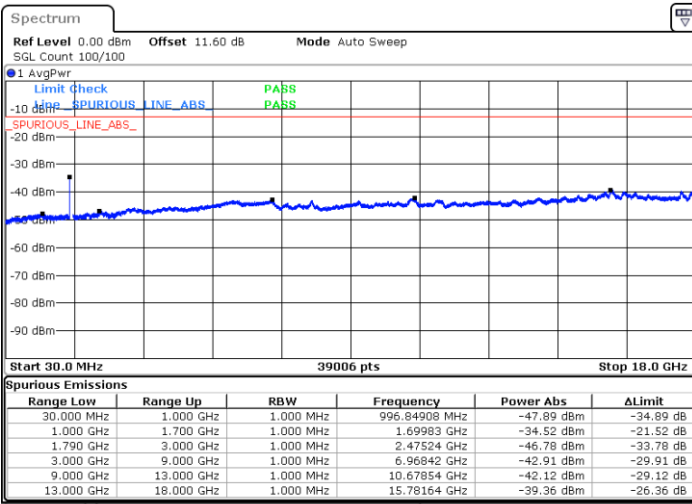

LTE Band 66C / 10MHz+20MHz

64QAM

Lowest Channel / 1RB0 and 1RB99

Lowest Channel / 1RB49 and 1RB0

Date: 9.OCT.2020 11:34:41

Date: 9.OCT.2020 11:30:24

Lowest Channel / FullIRB

N/A

Date: 9.OCT.2020 11:37:16

LTE Band 66C / 10MHz+20MHz

64QAM

Middle Channel / 1RB0 and 1RB99

Middle Channel / 1RB49 and 1RB0

Date: 9.OCT.2020 11:49:34

Date: 9.OCT.2020 11:53:51

Middle Channel / FullIRB

N/A

Date: 9.OCT.2020 11:46:59

LTE Band 66C / 10MHz+20MHz

64QAM

Highest Channel / 1RB0 and 1RB99

Highest Channel / 1RB49 and 1RB0

Date: 9.OCT.2020 12:12:00

Date: 9.OCT.2020 12:09:26

Highest Channel / FullIRB

N/A

Date: 9.OCT.2020 12:16:17

LTE Band 66C / 15MHz+10MHz

64QAM

Lowest Channel / 1RB0 and 1RB49

Lowest Channel / 1RB74 and 1RB0

Date: 9.OCT.2020 10:11:13