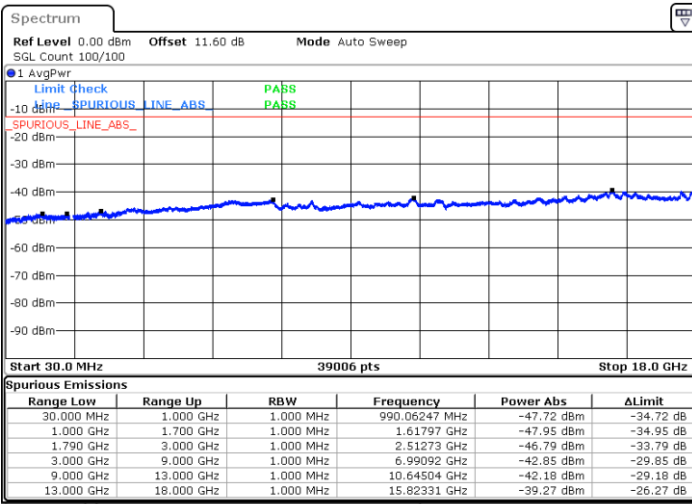

Date: 9.OCT.2020 15:31:57

Highest Channel / FullIRB

N/A

Date: 9.OCT.2020 15:38:49

LTE Band 66C / 20MHz+5MHz

64QAM

Lowest Channel / 1RB0 and 1RB24

Lowest Channel / 1RB99 and 1RB0

Date: 9.OCT.2020 16:58:47

Date: 9.OCT.2020 16:54:29

Lowest Channel / FullIRB

N/A

Date: 9.OCT.2020 17:01:21

LTE Band 66C / 20MHz+5MHz

64QAM

Middle Channel / 1RB0 and 1RB24

Middle Channel / 1RB99 and 1RB0

Date: 9.OCT.2020 17:37:21

Date: 9.OCT.2020 17:41:39

Middle Channel / FullIRB

N/A

Date: 9.OCT.2020 17:34:46

LTE Band 66C / 20MHz+5MHz

64QAM

Highest Channel / 1RB0 and 1RB24

Highest Channel / 1RB99 and 1RB0

Date: 9.OCT.2020 17:19:57

Date: 9.OCT.2020 17:17:22

Highest Channel / FullIRB

N/A

Date: 9.OCT.2020 17:24:14

LTE Band 66C / 20MHz+10MHz