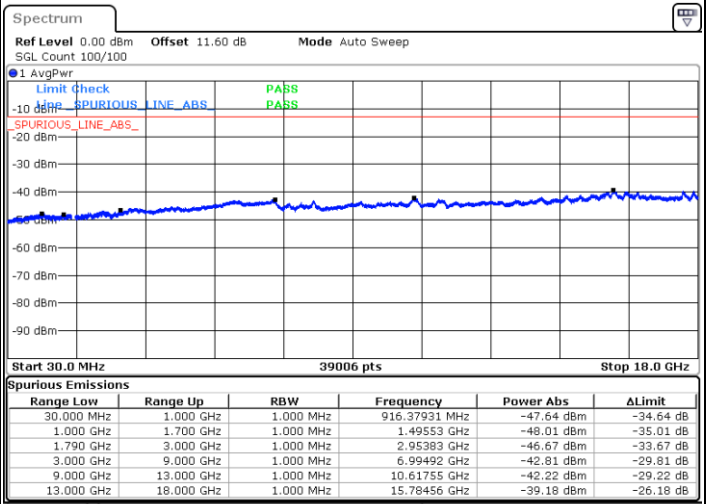

Middle Channel / FullIRB

N/A

Date: 9.OCT.2020 15:12:37

LTE Band 66C / 15MHz+20MHz

64QAM

Highest Channel / 1RB0 and 1RB99

Highest Channel / 1RB74 and 1RB0

Date: 9.OCT.2020 15:34:31

Date: 9.OCT.2020 15:31:57

Highest Channel / FullIRB

N/A

Date: 9.OCT.2020 15:38:49

LTE Band 66C / 20MHz+5MHz

64QAM

Lowest Channel / 1RB0 and 1RB24

Lowest Channel / 1RB99 and 1RB0

Date: 9.OCT.2020 16:58:47

Date: 9.OCT.2020 16:54:29

Lowest Channel / FullIRB

N/A

Date: 9.OCT.2020 17:01:21

LTE Band 66C / 20MHz+5MHz

64QAM

Middle Channel / 1RB0 and 1RB24

Highest Channel / 1RB0 and 1RB24

Highest Channel / 1RB99 and 1RB0

Date: 9.OCT.2020 17:19:57

Date: 9.OCT.2020 17:17:22

Highest Channel / FullIRB

N/A

Date: 9.OCT.2020 17:24:14

LTE Band 66C / 20MHz+10MHz