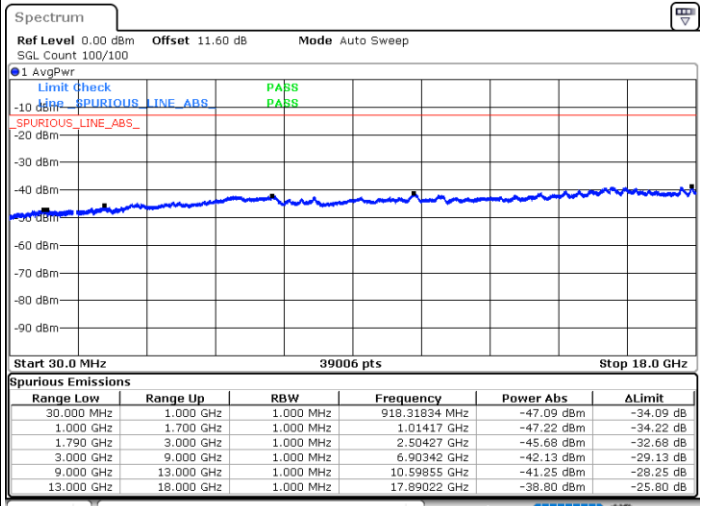

N/A

Date: 9.OCT.2020 18:08:47

LTE Band 66C / 5MHz+20MHz

256QAM

Highest Channel / 1RB0 and 1RB99

Highest Channel / 1RB24 and 1RB0

Date: 9.OCT.2020 18:28:54

Date: 9.OCT.2020 18:28:02

Highest Channel / FullIRB

N/A

Date: 9.OCT.2020 18:34:54

LTE Band 66C / 10MHz+15MHz

256QAM

Lowest Channel / 1RB0 and 1RB74

Lowest Channel / 1RB49 and 1RB0

Date: 9.OCT.2020 09:16:10

Date: 8.OCT.2020 15:00:40

Lowest Channel / FullIRB

N/A

Date: 9.OCT.2020 09:17:01

LTE Band 66C / 10MHz+15MHz

256QAM

MiddleChannel / 1RB0 and 1RB74

Middle Channel / 1RB49 and 1RB0

Date: 9.OCT.2020 09:47:57

Date: 9.OCT.2020 09:53:58

Middle Channel / FullIRB

N/A

Date: 9.OCT.2020 09:47:06

LTE Band 66C / 10MHz+15MHz

256QAM

Highest Channel / 1RB0 and 1RB74