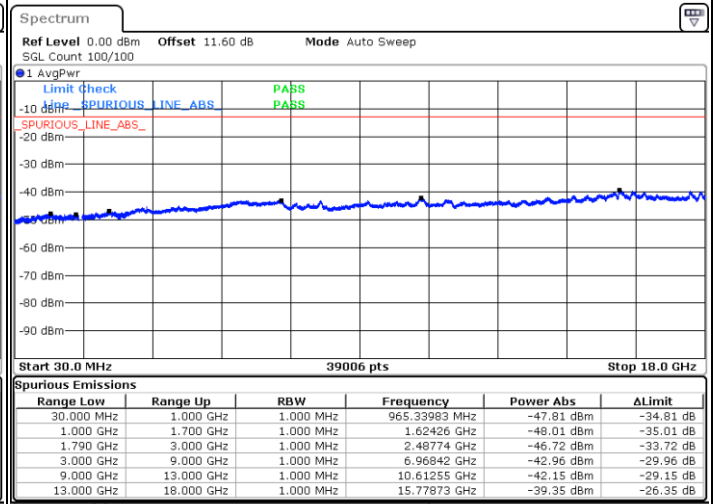

Lowest Channel / FullIRB

N/A

Date: 9.OCT.2020 15:58:41

LTE Band 66C / 20MHz+15MHz

64QAM

Middle Channel / 1RB0 and 1RB74

Middle Channel / 1RB99 and 1RB0

Date: 9.OCT.2020 16:09:09

Date: 9.OCT.2020 16:13:27

Middle Channel / FullIRB

N/A

Date: 9.OCT.2020 16:06:35

LTE Band 66C / 20MHz+15MHz

64QAM

Highest Channel / 1RB0 and 1RB74

Highest Channel / 1RB99 and 1RB0

Date: 9.OCT.2020 16:31:27

Date: 9.OCT.2020 16:28:53

Highest Channel / FullIRB

N/A

Date: 9.OCT.2020 16:35:45

LTE Band 66C / 20MHz+20MHz

64QAM

Lowest Channel / 1RB0 and 1RB99

Lowest Channel / 1RB99 and 1RB0

Date: 9.OCT.2020 18:49:49

Date: 9.OCT.2020 18:45:32

Lowest Channel / FullIRB

N/A

Date: 9.OCT.2020 18:54:33

LTE Band 66C / 20MHz+20MHz

64QAM