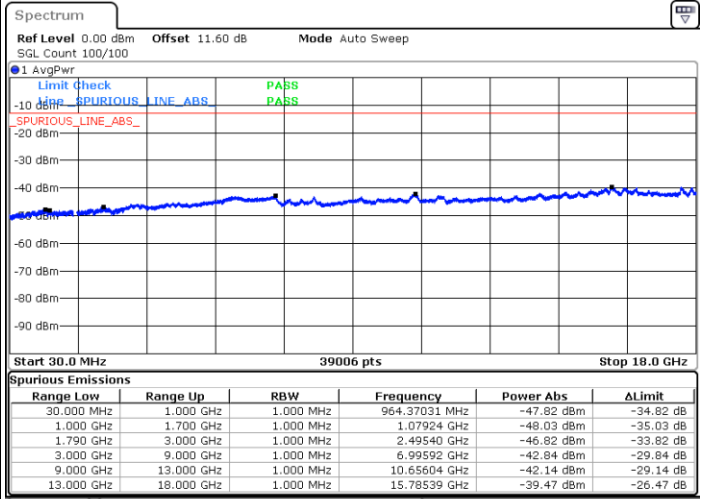

Highest Channel / FullIRB

N/A

Date: 9.OCT.2020 18:34:54

LTE Band 66C / 10MHz+15MHz

256QAM

Lowest Channel / 1RB0 and 1RB74

Lowest Channel / 1RB49 and 1RB0

Date: 9.OCT.2020 09:16:10

Date: 8.OCT.2020 15:00:40

Lowest Channel / FullIRB

N/A

Date: 9.OCT.2020 09:17:01

LTE Band 66C / 10MHz+15MHz

256QAM

MiddleChannel / 1RB0 and 1RB74

Middle Channel / 1RB49 and 1RB0

Date: 9.OCT.2020 09:47:57

Date: 9.OCT.2020 09:53:58

Middle Channel / FullIRB

N/A

Date: 9.OCT.2020 09:47:06

LTE Band 66C / 10MHz+15MHz

256QAM

Highest Channel / 1RB0 and 1RB74

Highest Channel / 1RB49 and 1RB0

Date: 9.OCT.2020 09:33:39

Date: 9.OCT.2020 09:32:48

Highest Channel / FullIRB

N/A

Date: 9.OCT.2020 09:39:39