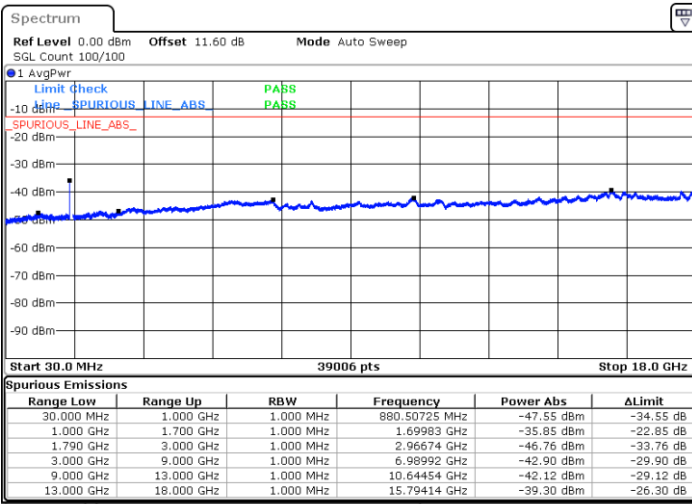

Middle Channel / FullIRB

N/A

Date: 9.OCT.2020 15:12:37

LTE Band 66C / 15MHz+20MHz

64QAM

Highest Channel / 1RB0 and 1RB99

Highest Channel / 1RB74 and 1RB0

Date: 9.OCT.2020 15:34:31

Date: 9.OCT.2020 15:31:57

Highest Channel / FullIRB

N/A

Date: 9.OCT.2020 15:38:49

LTE Band 66C / 20MHz+5MHz

64QAM

Lowest Channel / 1RB0 and 1RB24

Lowest Channel / 1RB99 and 1RB0

Date: 9.OCT.2020 16:58:47

Date: 9.OCT.2020 16:54:29

Lowest Channel / FullIRB

N/A

Date: 9.OCT.2020 17:01:21

LTE Band 66C / 20MHz+5MHz

64QAM

Middle Channel / 1RB0 and 1RB24

Highest Channel / 1RB0 and 1RB24

Highest Channel / 1RB99 and 1RB0

Date: 9.OCT.2020 17:19:57

Date: 9.OCT.2020 17:17:22

Highest Channel / FullIRB

N/A

Date: 9.OCT.2020 17:24:14

LTE Band 66C / 20MHz+10MHz