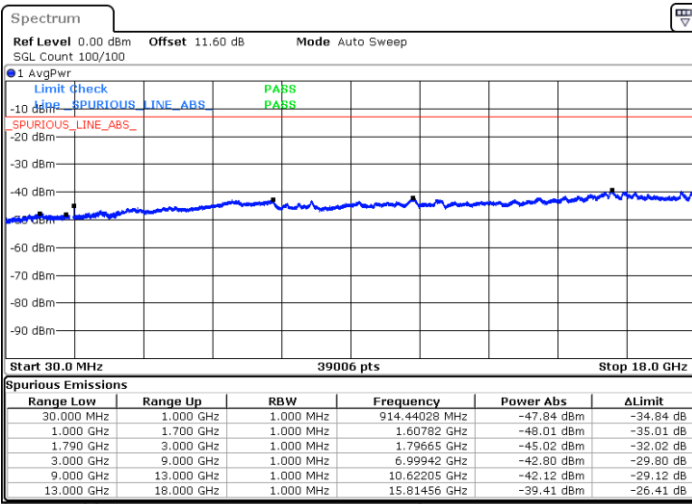

LTE Band 66C / 10MHz+20MHz

64QAM

Lowest Channel / 1RB0 and 1RB99

Lowest Channel / 1RB49 and 1RB0

Date: 9.OCT.2020 11:34:41

Date: 9.OCT.2020 11:30:24

Lowest Channel / FullIRB

N/A

Date: 9.OCT.2020 11:37:16

LTE Band 66C / 10MHz+20MHz

64QAM

Middle Channel / 1RB0 and 1RB99

Middle Channel / 1RB49 and 1RB0

Date: 9.OCT.2020 11:49:34

Date: 9.OCT.2020 11:53:51

Middle Channel / FullIRB

N/A

Date: 9.OCT.2020 11:46:59

LTE Band 66C / 10MHz+20MHz

64QAM

Highest Channel / 1RB0 and 1RB99

Highest Channel / 1RB49 and 1RB0

Date: 9.OCT.2020 12:12:00

Date: 9.OCT.2020 12:09:26

Highest Channel / FullIRB

N/A

Date: 9.OCT.2020 12:16:17

LTE Band 66C / 15MHz+10MHz

64QAM

Lowest Channel / 1RB0 and 1RB49

Lowest Channel / 1RB74 and 1RB0

Date: 9.OCT.2020 10:11:13