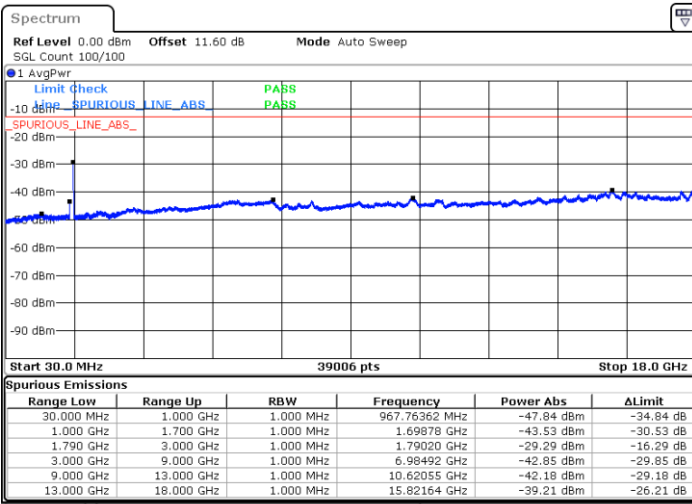

LTE Band 66C / 20MHz+10MHz

64QAM

Middle Channel / 1RB0 and 1RB49

Middle Channel / 1RB99 and 1RB0

Date: 9.OCT.2020 12:54:06

Date: 9.OCT.2020 12:58:23

Middle Channel / FullIRB

N/A

Date: 9.OCT.2020 12:51:31

LTE Band 66C / 20MHz+10MHz

64QAM

Highest Channel / 1RB0 and 1RB49

Highest Channel / 1RB99 and 1RB0

Date: 9.OCT.2020 13:13:24

Date: 9.OCT.2020 13:10:49

Highest Channel / FullIRB

N/A

Date: 9.OCT.2020 13:17:42

LTE Band 66C / 20MHz+15MHz

64QAM

Lowest Channel / 1RB0 and 1RB74

Lowest Channel / 1RB99 and 1RB0

Date: 9.OCT.2020 15:56:07

Date: 9.OCT.2020 15:51:49