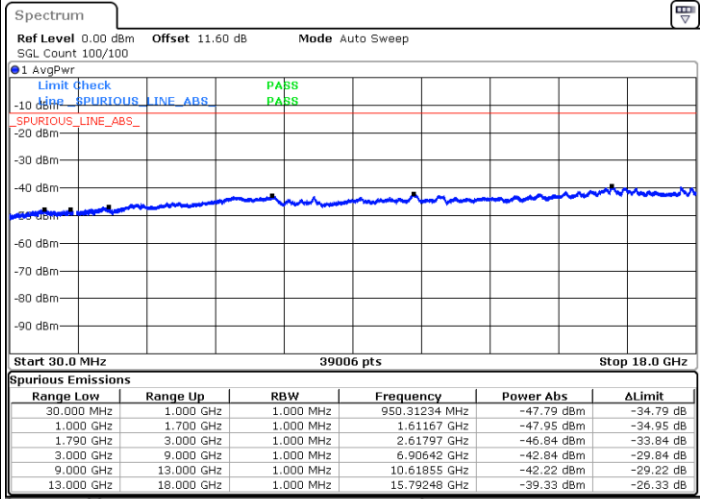

LTE Band 66C / 5MHz+20MHz

256QAM

Lowest Channel / 1RB0 and 1RB99

Lowest Channel / 1RB24 and 1RB0

Date: 9.OCT.2020 17:58:20

Date: 9.OCT.2020 17:52:19

Lowest Channel / FullIRB

N/A

Date: 9.OCT.2020 17:59:11

LTE Band 66C / 5MHz+20MHz

256QAM

Middle Channel / 1RB0 and 1RB99

Middle Channel / 1RB24 and 1RB0

Date: 9.OCT.2020 18:09:38

Date: 9.OCT.2020 18:15:39

Middle Channel / FullIRB

N/A

Date: 9.OCT.2020 18:08:47

LTE Band 66C / 5MHz+20MHz

256QAM

Highest Channel / 1RB0 and 1RB99

Highest Channel / 1RB24 and 1RB0

Date: 9.OCT.2020 18:28:54

Date: 9.OCT.2020 18:28:02

Highest Channel / FullIRB

N/A

Date: 9.OCT.2020 18:34:54

LTE Band 66C / 10MHz+15MHz

256QAM

Lowest Channel / 1RB0 and 1RB74

Lowest Channel / 1RB49 and 1RB0

Date: 9.OCT.2020 09:16:10