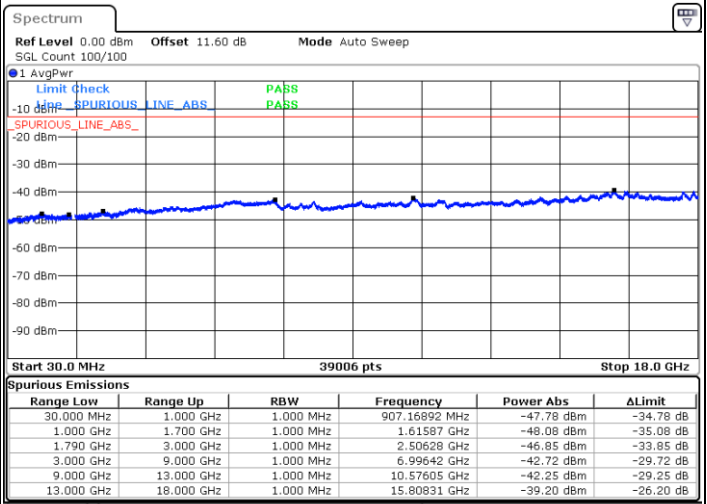

Date: 9.OCT.2020 10:24:23

Date: 9.OCT.2020 10:28:40

Middle Channel / FullIRB

N/A

Date: 9.OCT.2020 10:21:48

LTE Band 66C / 15MHz+10MHz

64QAM

Highest Channel / 1RB0 and 1RB49

Highest Channel / 1RB74 and 1RB0

Date: 9.OCT.2020 10:43:32

Date: 9.OCT.2020 10:40:58

Highest Channel / FullIRB

N/A

Date: 9.OCT.2020 10:47:50

LTE Band 66C / 15MHz+15MHz

64QAM

Lowest Channel / 1RB0 and 1RB74

Lowest Channel / 1RB74 and 1RB0

Date: 9.OCT.2020 13:55:49

Date: 9.OCT.2020 13:51:32

Lowest Channel / FullIRB

N/A

Date: 9.OCT.2020 13:58:24

LTE Band 66C / 15MHz+15MHz

LTE Band 66C / 15MHz+15MHz

64QAM

Highest Channel / 1RB0 and 1RB74

Highest Channel / 1RB74 and 1RB0

Date: 9.OCT.2020 14:29:54

Date: 9.OCT.2020 14:27:20

Highest Channel / FullIRB

N/A