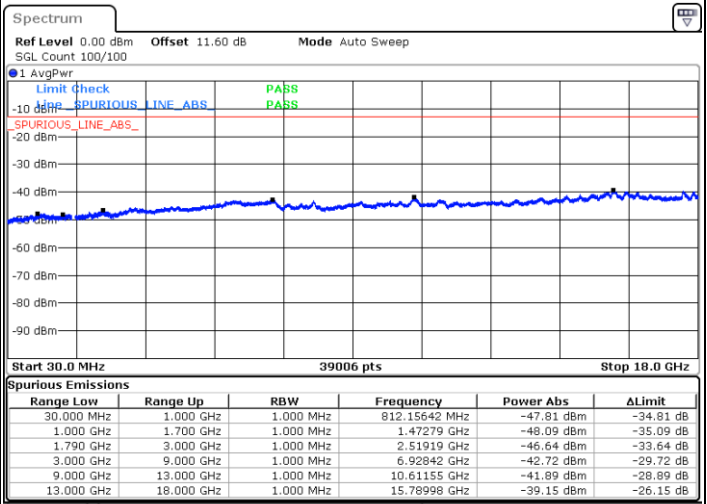

Date: 9.OCT.2020 16:13:27

Middle Channel / FullIRB

N/A

Date: 9.OCT.2020 16:06:35

LTE Band 66C / 20MHz+15MHz

64QAM

Highest Channel / 1RB0 and 1RB74

Highest Channel / 1RB99 and 1RB0

Date: 9.OCT.2020 16:31:27

Date: 9.OCT.2020 16:28:53

Highest Channel / FullIRB

N/A

Date: 9.OCT.2020 16:35:45

LTE Band 66C / 20MHz+20MHz

64QAM

Lowest Channel / 1RB0 and 1RB99

Lowest Channel / 1RB99 and 1RB0

Date: 9.OCT.2020 18:49:49

Date: 9.OCT.2020 18:45:32

Lowest Channel / FullIRB

N/A

Date: 9.OCT.2020 18:54:33

LTE Band 66C / 20MHz+20MHz

64QAM

MiddleChannel / 1RB0 and 1RB99

Middle Channel / 1RB99 and 1RB0

Date: 9.OCT.2020 19:41:23

Date: 9.OCT.2020 19:45:40

Middle Channel / FullIRB

N/A

Date: 9.OCT.2020 19:38:48

LTE Band 66C / 20MHz+20MHz