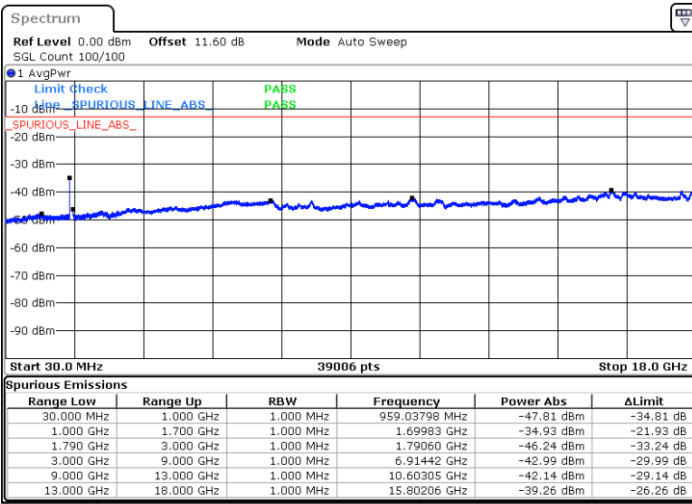

LTE Band 66C / 15MHz+15MHz

64QAM

Highest Channel / 1RB0 and 1RB74

Highest Channel / 1RB74 and 1RB0

Date: 9.OCT.2020 14:29:54

Date: 9.OCT.2020 14:27:20

Highest Channel / FullIRB

N/A

Date: 9.OCT.2020 14:34:12

LTE Band 66C / 15MHz+20MHz

64QAM

Lowest Channel / 1RB0 and 1RB99

Lowest Channel / 1RB74 and 1RB0

Date: 9.OCT.2020 15:02:09

Date: 9.OCT.2020 14:57:51

Lowest Channel / FullIRB

N/A

Date: 9.OCT.2020 15:04:43

LTE Band 66C / 15MHz+20MHz

64QAM

Middle Channel / 1RB0 and 1RB99

Middle Channel / 1RB74 and 1RB0

Date: 9.OCT.2020 15:15:12

Date: 9.OCT.2020 15:19:29

Middle Channel / FullIRB

N/A

Date: 9.OCT.2020 15:12:37

LTE Band 66C / 15MHz+20MHz

64QAM

Highest Channel / 1RB0 and 1RB99

Highest Channel / 1RB74 and 1RB0

Date: 9.OCT.2020 15:34:31