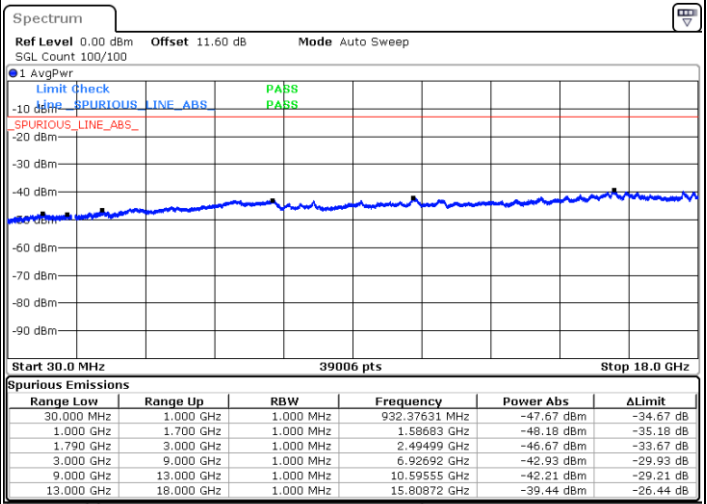

LTE Band 66C / 20MHz+10MHz

64QAM

Middle Channel / 1RB0 and 1RB49

Middle Channel / 1RB99 and 1RB0

Date: 9.OCT.2020 12:54:06

Date: 9.OCT.2020 12:58:23

Middle Channel / FullIRB

N/A

Date: 9.OCT.2020 12:51:31

LTE Band 66C / 20MHz+10MHz

64QAM

Highest Channel / 1RB0 and 1RB49

Highest Channel / 1RB99 and 1RB0

Date: 9.OCT.2020 13:13:24

Date: 9.OCT.2020 13:10:49

Highest Channel / FullIRB

N/A

Date: 9.OCT.2020 13:17:42

LTE Band 66C / 20MHz+15MHz

64QAM

Lowest Channel / 1RB0 and 1RB74

Lowest Channel / 1RB99 and 1RB0

Date: 9.OCT.2020 15:56:07

Date: 9.OCT.2020 15:51:49

Lowest Channel / FullIRB

N/A

Date: 9.OCT.2020 15:58:41

LTE Band 66C / 20MHz+15MHz

64QAM

Middle Channel / 1RB0 and 1RB74

Middle Channel / 1RB99 and 1RB0

Date: 9.OCT.2020 16:09:09