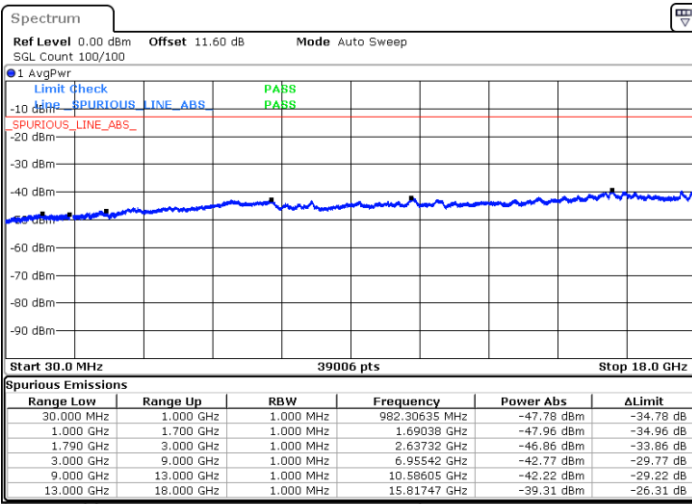

LTE Band 66C / 15MHz+15MHz

64QAM

Highest Channel / 1RB0 and 1RB74

Highest Channel / 1RB74 and 1RB0

Date: 9.OCT.2020 14:29:54

Date: 9.OCT.2020 14:27:20

Highest Channel / FullIRB

N/A

Date: 9.OCT.2020 14:34:12

LTE Band 66C / 15MHz+20MHz

64QAM

Lowest Channel / 1RB0 and 1RB99

Lowest Channel / 1RB74 and 1RB0

Date: 9.OCT.2020 15:02:09

Date: 9.OCT.2020 14:57:51

Lowest Channel / FullIRB

N/A

Date: 9.OCT.2020 15:04:43

LTE Band 66C / 15MHz+20MHz

64QAM

Middle Channel / 1RB0 and 1RB99

Middle Channel / 1RB74 and 1RB0

Date: 9.OCT.2020 15:15:12

Date: 9.OCT.2020 15:19:29

Middle Channel / FullIRB

N/A

Date: 9.OCT.2020 15:12:37

LTE Band 66C / 15MHz+20MHz

64QAM

Highest Channel / 1RB0 and 1RB99

Highest Channel / 1RB74 and 1RB0

Date: 9.OCT.2020 15:34:31