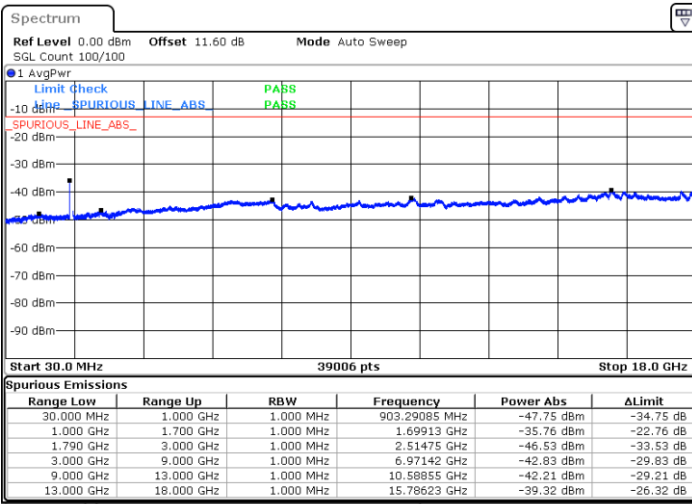

Highest Channel / 1RB0 and 1RB24

Highest Channel / 1RB99 and 1RB0

Date: 9.OCT.2020 17:19:57

Date: 9.OCT.2020 17:17:22

Highest Channel / FullIRB

N/A

Date: 9.OCT.2020 17:24:14

LTE Band 66C / 20MHz+10MHz

64QAM

Lowest Channel / 1RB0 and 1RB49

Lowest Channel / 1RB99 and 1RB0

Date: 9.OCT.2020 12:38:17

Date: 9.OCT.2020 12:34:00

Lowest Channel / FullIRB

N/A

Date: 9.OCT.2020 12:40:52

LTE Band 66C / 20MHz+10MHz

64QAM

Middle Channel / 1RB0 and 1RB49

Middle Channel / 1RB99 and 1RB0

Date: 9.OCT.2020 12:54:06

Date: 9.OCT.2020 12:58:23

Middle Channel / FullIRB

N/A

Date: 9.OCT.2020 12:51:31

LTE Band 66C / 20MHz+10MHz

64QAM

Highest Channel / 1RB0 and 1RB49

Highest Channel / 1RB99 and 1RB0

Date: 9.OCT.2020 13:13:24

Date: 9.OCT.2020 13:10:49

Highest Channel / FullIRB