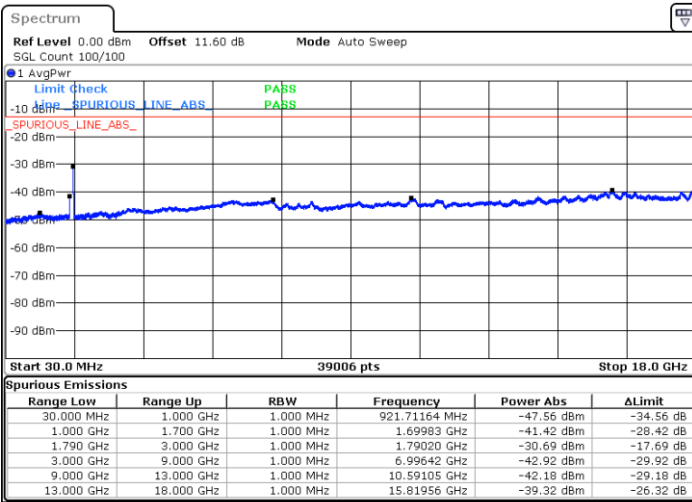

Lowest Channel / 1RB99 and 1RB0

Date: 9.OCT.2020 18:49:49

Date: 9.OCT.2020 18:45:32

Lowest Channel / FullIRB

N/A

Date: 9.OCT.2020 18:54:33

LTE Band 66C / 20MHz+20MHz

64QAM

MiddleChannel / 1RB0 and 1RB99

Middle Channel / 1RB99 and 1RB0

Date: 9.OCT.2020 19:41:23

Date: 9.OCT.2020 19:45:40

Middle Channel / FullIRB

N/A

Date: 9.OCT.2020 19:38:48

LTE Band 66C / 20MHz+20MHz

64QAM

Highest Channel / 1RB0 and 1RB99

Highest Channel / 1RB99 and 1RB0

Date: 9.OCT.2020 19:27:14

Date: 9.OCT.2020 19:24:40

Highest Channel / FullIRB

N/A

Date: 9.OCT.2020 19:31:32

LTE Band 66C / 5MHz+20MHz

256QAM

Lowest Channel / 1RB0 and 1RB99

Lowest Channel / 1RB24 and 1RB0

Date: 9.OCT.2020 17:58:20

Date: 9.OCT.2020 17:52:19

Lowest Channel / FullIRB

N/A