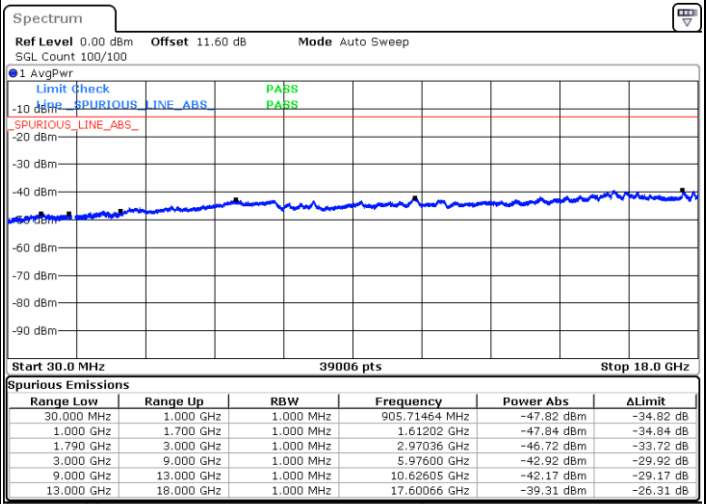

N/A

Date: 9.OCT.2020 15:04:43

LTE Band 66C / 15MHz+20MHz

64QAM

Middle Channel / 1RB0 and 1RB99

Middle Channel / 1RB74 and 1RB0

Date: 9.OCT.2020 15:15:12

Date: 9.OCT.2020 15:19:29

Middle Channel / FullIRB

N/A

Date: 9.OCT.2020 15:12:37

LTE Band 66C / 15MHz+20MHz

64QAM

Highest Channel / 1RB0 and 1RB99

Highest Channel / 1RB74 and 1RB0

Date: 9.OCT.2020 15:34:31

Date: 9.OCT.2020 15:31:57

Highest Channel / FullIRB

N/A

Date: 9.OCT.2020 15:38:49

LTE Band 66C / 20MHz+5MHz

64QAM

Lowest Channel / 1RB0 and 1RB24

Lowest Channel / 1RB99 and 1RB0

Date: 9.OCT.2020 16:58:47

Date: 9.OCT.2020 16:54:29

Lowest Channel / FullIRB

N/A

Date: 9.OCT.2020 17:01:21

LTE Band 66C / 20MHz+5MHz

64QAM

Middle Channel / 1RB0 and 1RB24