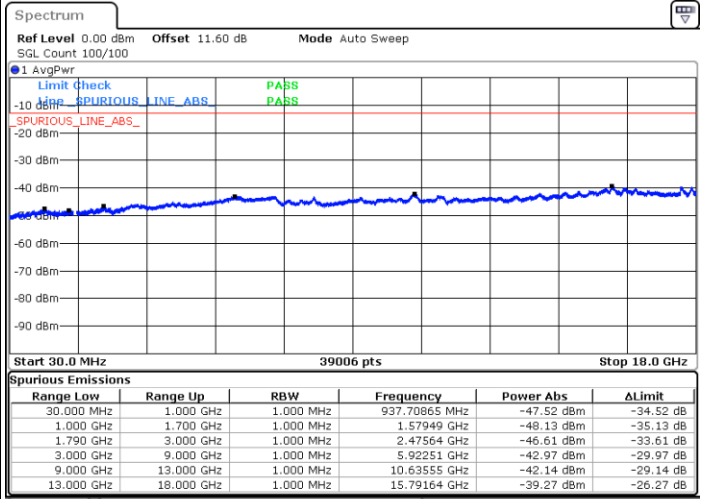

LTE Band 66C / 5MHz+20MHz

256QAM

Lowest Channel / 1RB0 and 1RB99

Lowest Channel / 1RB24 and 1RB0

Date: 9.OCT.2020 17:58:20

Date: 9.OCT.2020 17:52:19

Lowest Channel / FullIRB

N/A

Date: 9.OCT.2020 17:59:11

LTE Band 66C / 5MHz+20MHz

256QAM

Middle Channel / 1RB0 and 1RB99

Middle Channel / 1RB24 and 1RB0

Date: 9.OCT.2020 18:09:38

Date: 9.OCT.2020 18:15:39

Middle Channel / FullIRB

N/A

Date: 9.OCT.2020 18:08:47

LTE Band 66C / 5MHz+20MHz

256QAM

Highest Channel / 1RB0 and 1RB99

Highest Channel / 1RB24 and 1RB0

Date: 9.OCT.2020 18:28:54

Date: 9.OCT.2020 18:28:02

Highest Channel / FullIRB

N/A

Date: 9.OCT.2020 18:34:54

LTE Band 66C / 10MHz+15MHz

256QAM

Lowest Channel / 1RB0 and 1RB74

Lowest Channel / 1RB49 and 1RB0

Date: 9.OCT.2020 09:16:10