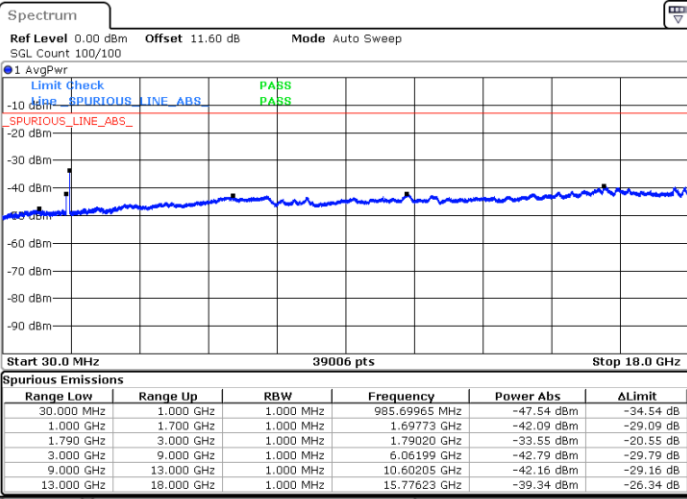

N/A

Date: 9.OCT.2020 18:08:47

LTE Band 66C / 5MHz+20MHz

256QAM

Highest Channel / 1RB0 and 1RB99

Highest Channel / 1RB24 and 1RB0

Date: 9.OCT.2020 18:28:54

Date: 9.OCT.2020 18:28:02

Highest Channel / FullIRB

N/A

Date: 9.OCT.2020 18:34:54

LTE Band 66C / 10MHz+15MHz

256QAM

Lowest Channel / 1RB0 and 1RB74

Lowest Channel / 1RB49 and 1RB0

Date: 9.OCT.2020 09:16:10

Date: 8.OCT.2020 15:00:40

Lowest Channel / FullIRB

N/A

Date: 9.OCT.2020 09:17:01

LTE Band 66C / 10MHz+15MHz

256QAM

MiddleChannel / 1RB0 and 1RB74

Middle Channel / 1RB49 and 1RB0

Date: 9.OCT.2020 09:47:57

Date: 9.OCT.2020 09:53:58

Middle Channel / FullIRB

N/A

Date: 9.OCT.2020 09:47:06

LTE Band 66C / 10MHz+15MHz

256QAM

Highest Channel / 1RB0 and 1RB74