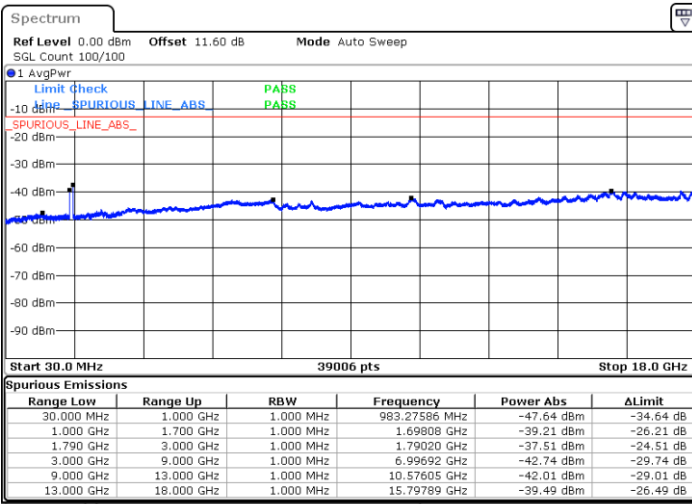

Date: 9.OCT.2020 15:31:57

Highest Channel / FullIRB

N/A

Date: 9.OCT.2020 15:38:49

LTE Band 66C / 20MHz+5MHz

64QAM

Lowest Channel / 1RB0 and 1RB24

Lowest Channel / 1RB99 and 1RB0

Date: 9.OCT.2020 16:58:47

Date: 9.OCT.2020 16:54:29

Lowest Channel / FullIRB

N/A

Date: 9.OCT.2020 17:01:21

LTE Band 66C / 20MHz+5MHz

64QAM

Middle Channel / 1RB0 and 1RB24

Middle Channel / 1RB99 and 1RB0

Date: 9.OCT.2020 17:37:21

Date: 9.OCT.2020 17:41:39

Middle Channel / FullIRB

N/A

Date: 9.OCT.2020 17:34:46

LTE Band 66C / 20MHz+5MHz

64QAM

Highest Channel / 1RB0 and 1RB24

Highest Channel / 1RB99 and 1RB0

Date: 9.OCT.2020 17:19:57

Date: 9.OCT.2020 17:17:22

Highest Channel / FullIRB

N/A

Date: 9.OCT.2020 17:24:14

LTE Band 66C / 20MHz+10MHz