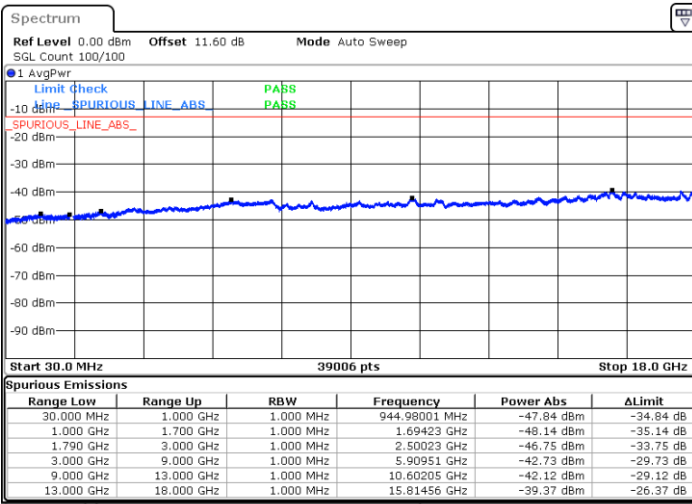

N/A

Date: 9.OCT.2020 13:17:42

LTE Band 66C / 20MHz+15MHz

64QAM

Lowest Channel / 1RB0 and 1RB74

Lowest Channel / 1RB99 and 1RB0

Date: 9.OCT.2020 15:56:07

Date: 9.OCT.2020 15:51:49

Lowest Channel / FullIRB

N/A

Date: 9.OCT.2020 15:58:41

LTE Band 66C / 20MHz+15MHz

64QAM

Middle Channel / 1RB0 and 1RB74

Middle Channel / 1RB99 and 1RB0

Date: 9.OCT.2020 16:09:09

Date: 9.OCT.2020 16:13:27

Middle Channel / FullIRB

N/A

Date: 9.OCT.2020 16:06:35

LTE Band 66C / 20MHz+15MHz

64QAM

Highest Channel / 1RB0 and 1RB74

Highest Channel / 1RB99 and 1RB0

Date: 9.OCT.2020 16:31:27

Date: 9.OCT.2020 16:28:53

Highest Channel / FullIRB

N/A

Date: 9.OCT.2020 16:35:45

LTE Band 66C / 20MHz+20MHz

64QAM

Lowest Channel / 1RB0 and 1RB99