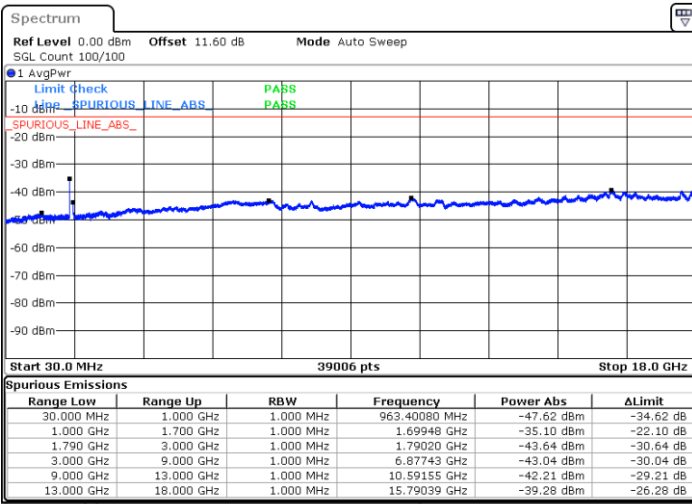

Date: 9.OCT.2020 16:13:27

Middle Channel / FullIRB

N/A

Date: 9.OCT.2020 16:06:35

LTE Band 66C / 20MHz+15MHz

64QAM

Highest Channel / 1RB0 and 1RB74

Highest Channel / 1RB99 and 1RB0

Date: 9.OCT.2020 16:31:27

Date: 9.OCT.2020 16:28:53

Highest Channel / FullIRB

N/A

Date: 9.OCT.2020 16:35:45

LTE Band 66C / 20MHz+20MHz

64QAM

Lowest Channel / 1RB0 and 1RB99

Lowest Channel / 1RB99 and 1RB0

Date: 9.OCT.2020 18:49:49

Date: 9.OCT.2020 18:45:32

Lowest Channel / FullIRB

N/A

Date: 9.OCT.2020 18:54:33

LTE Band 66C / 20MHz+20MHz

64QAM

MiddleChannel / 1RB0 and 1RB99

Middle Channel / 1RB99 and 1RB0

Date: 9.OCT.2020 19:41:23

Date: 9.OCT.2020 19:45:40

Middle Channel / FullIRB

N/A

Date: 9.OCT.2020 19:38:48

LTE Band 66C / 20MHz+20MHz