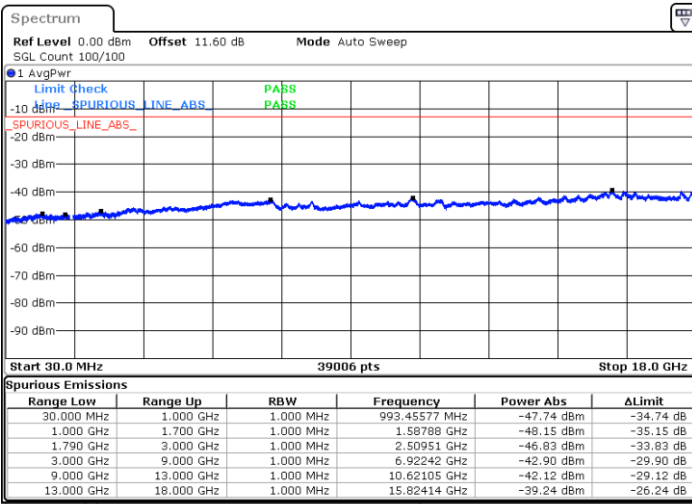

Middle Channel / FullIRB

N/A

Date: 9.OCT.2020 15:12:37

LTE Band 66C / 15MHz+20MHz

64QAM

Highest Channel / 1RB0 and 1RB99

Highest Channel / 1RB74 and 1RB0

Date: 9.OCT.2020 15:34:31

Date: 9.OCT.2020 15:31:57

Highest Channel / FullIRB

N/A

Date: 9.OCT.2020 15:38:49

LTE Band 66C / 20MHz+5MHz

64QAM

Lowest Channel / 1RB0 and 1RB24

Lowest Channel / 1RB99 and 1RB0

Date: 9.OCT.2020 16:58:47

Date: 9.OCT.2020 16:54:29

Lowest Channel / FullIRB

N/A

Date: 9.OCT.2020 17:01:21

LTE Band 66C / 20MHz+5MHz

64QAM

Middle Channel / 1RB0 and 1RB24