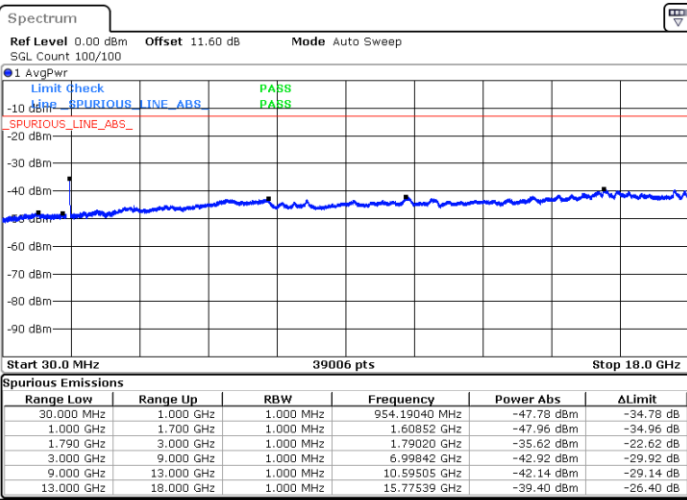

Date: 8.OCT.2020 15:00:40

Lowest Channel / FullIRB

N/A

Date: 9.OCT.2020 09:17:01

LTE Band 66C / 10MHz+15MHz

256QAM

MiddleChannel / 1RB0 and 1RB74

Middle Channel / 1RB49 and 1RB0

Date: 9.OCT.2020 09:47:57

Date: 9.OCT.2020 09:53:58

Middle Channel / FullIRB

N/A

Date: 9.OCT.2020 09:47:06

LTE Band 66C / 10MHz+15MHz

256QAM

Highest Channel / 1RB0 and 1RB74

Highest Channel / 1RB49 and 1RB0

Date: 9.OCT.2020 09:33:39

Date: 9.OCT.2020 09:32:48

Highest Channel / FullIRB

N/A

Date: 9.OCT.2020 09:39:39